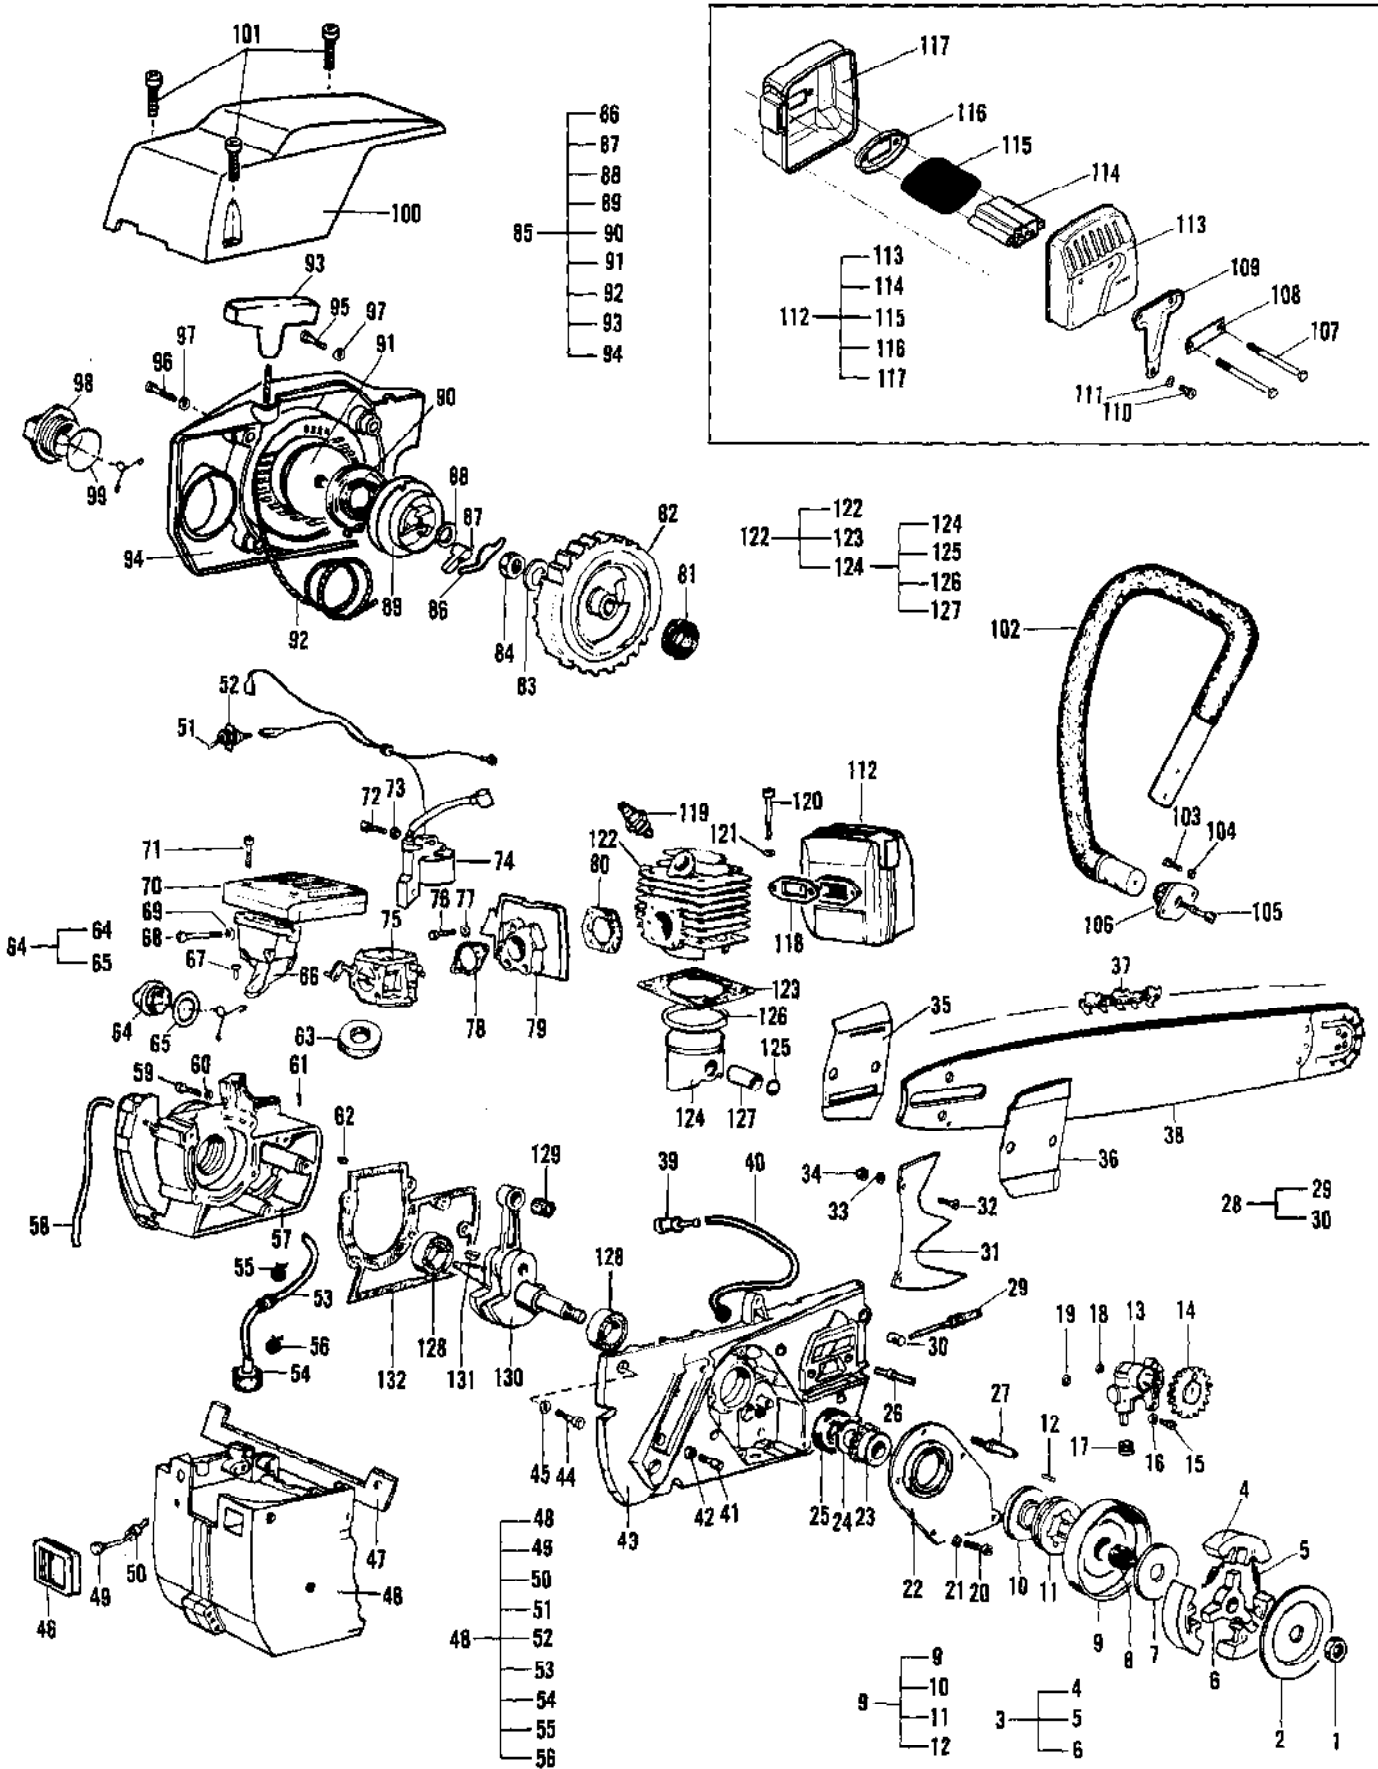

Ref #	Part Number	Qty	Description
1	227364	1	Nut See Torque Table in "Bar and Chain Information" illustration and parts list.
1	227364	1	Clutch Nut Torque 265 lbs./in.
2	227363	1	Plate, Dust
3	227519	1	Kit, Clutch
4	227359	3	Shoe, Clutch
5	227360	3	Spring, Clutch
6	227358	1	Rotor, Clutch
7	227362	1	Plate, Clutch
8	227329	1	Bearing, Needle
9	227545	1	Drum & Sprocket .375
10	227389	1	Spacer
11	227547	1	Sprocket, .375
12	227548	1	Pin, 2.5 x 13.9
13	227530	1	Oil Pump Assembly
14	227385	1	Gear, Driven
15	227569	2	Screw, M4 x 14
16	227630	2	Washer, D4
17	227383	1	Adjusting Knob
18	235219	1	O-Ring See "Engine Gasket Kits" illustration and parts list.
19	240047	1	Washer
20	227611	5	Screw, M4 x 12
21	227627	5	Washer, D4
22	227390	1	Cover, Oil Pump
23	227387	1	Gear
24	227388	1	Spacer
25	227499	1	Seal, Oil See "Engine Gasket Kits" illustration and parts list.
26	240657	2	Stud, Bar Fix
27	227367	1	Stop, Chain
28	227516	1	Kit, Chain Tension
29	227365	1	Screw, Adjusting
30	240656	1	Nut, Bar Adjusting
31	227371	1	Spike
32	227616	2	Screw, M5 x 16
33	227626	2	Washer, D5
34	235642	2	Nut, M5
35	240658	1	Plate, Bar Protector
36	227369	1	Plate, Bar
37		1	Chain See "Bar and Chain Information" illustration and parts list.
38		1	Bar See "Bar and Chain Information" illustration and parts list.
39	227464	1	Oil Filter
40	227461	1	Hose, Oil
41	227564	1	Screw, M5 x 20 See Torque Table in "Bar and Chain Information" illustration and parts list.
41	227564	1	Crankcase Screw
42	227626	1	Washer, D5
43	237512	1	Crankcase, Right
44	227563	1	Screw, M5 x 16