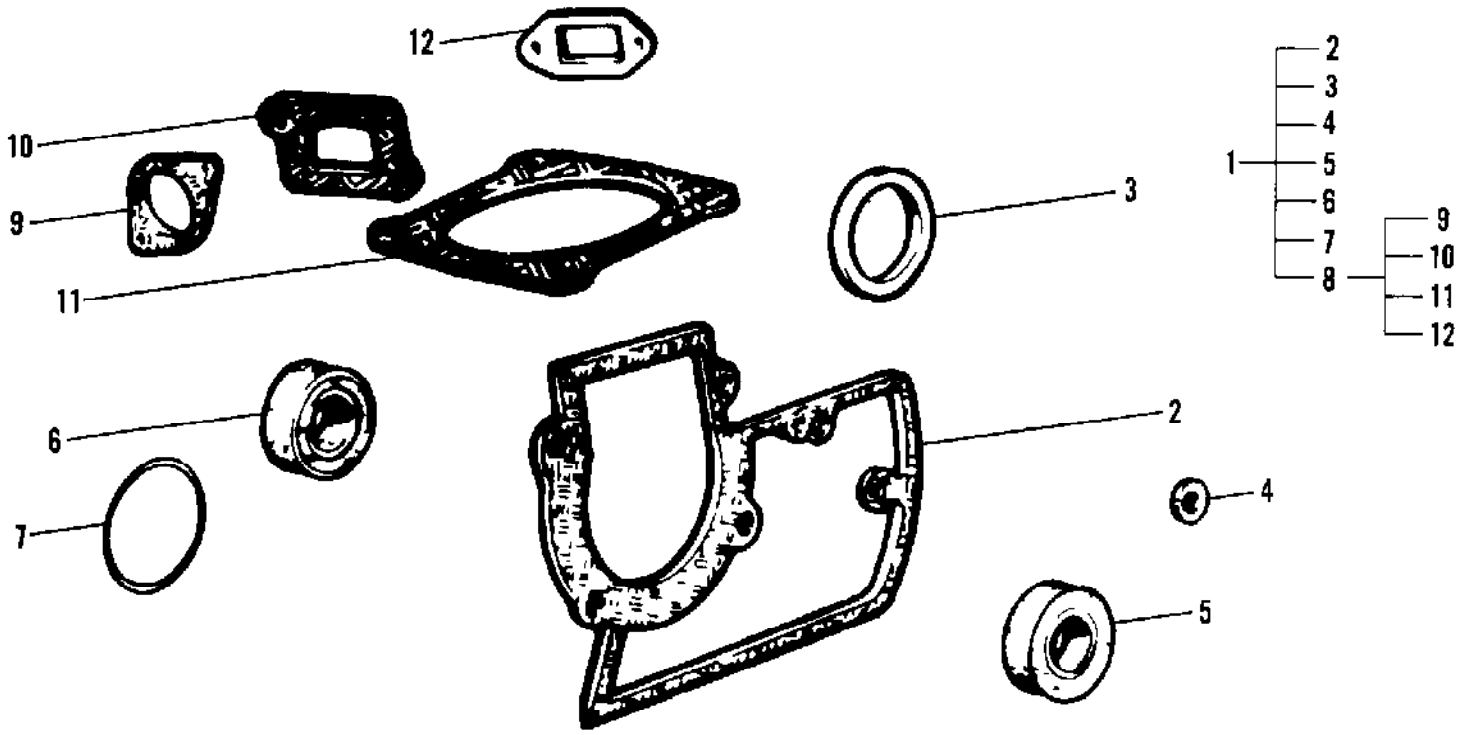

Ref #	Part Number	Qty	Description
1	237197	1	Kit, Gasket (10 piece)
2	227391	1	Gasket
3	227459	1	Gasket
4	235219	1	O-Ring
5	227499	1	Seal, Oil
6	227540	1	Seal, Oil
7	227420	1	O-Ring, Fuel Cap
8	237198	1	Kit, Gasket (4 pc.)
9	227417	1	Gasket
10	227395	1	Gasket
11	227393	1	Gasket, Cylinder
12	227483	1	Gasket