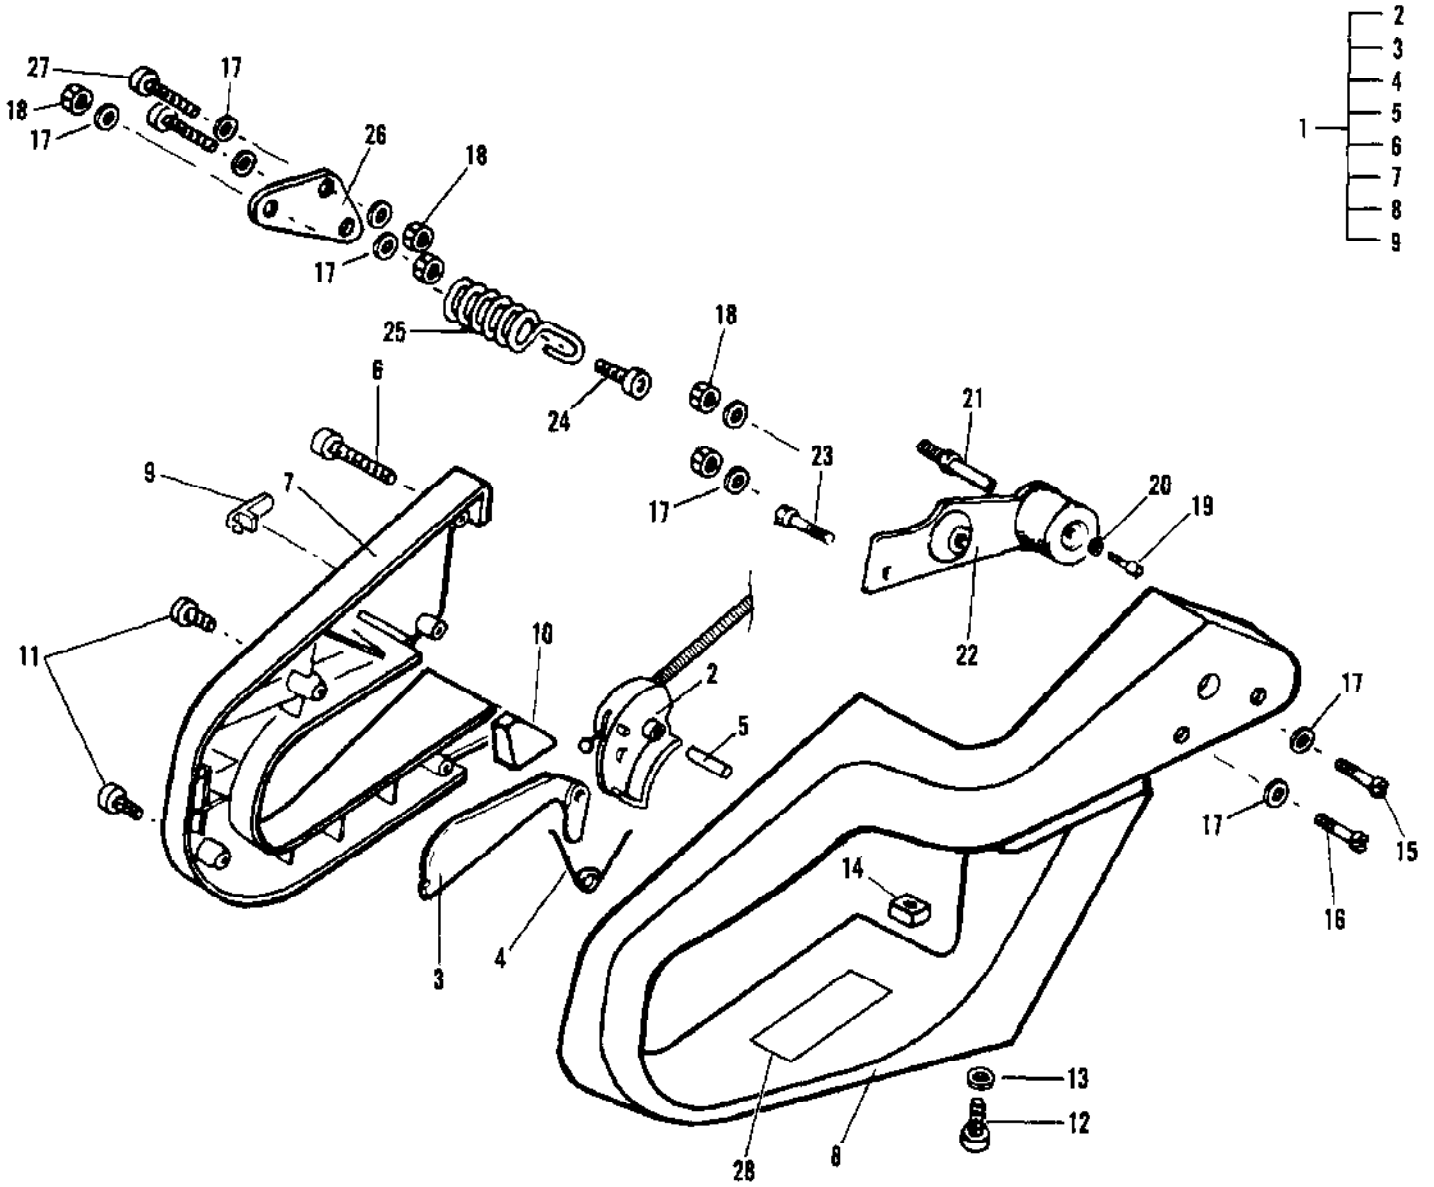

Ref #	Part Number	Qty	Description
1	246004	1	Rear Handle Assembly
2	240119	1	Accelerator Control Asy.
3	227442	1	Trigger, Safety
4	227443	1	Spring, Throttle
5	227445	1	Pin
6	227801	1	Screw, M4 x 80
7	240116	1	Semi-Handle, Left
8	227672	1	Handle-Half, Right
9	240655	1	Cover, Back Handle
10	227904	1	Grommet
11	235205	4	Screw
12	227842	1	Screw, M5 x 16
12	227842	1	A/V Screw Torque 35-40 lbs./in; Loctite 242
13	227259	1	Washer
14	229524	1	Nut
15	227564	1	Screw, M5 x 20
16	227565	1	Screw, M5 x 25
17	227626	9	Washer, D5
18	235642	5	Nut, M5
19	227618	1	Screw, M5 x 10
20	227626	1	Washer, D5
21	227313	1	Screw, Shoulder
22	240037	1	A/V Mount Assembly
23	227620	1	Screw, M5 x 12
24	227565	1	Screw, M5 x 25
25	240036	1	Spring
26	227676	1	Plate
27	227840	2	Screw, M5 x 35
28	46753-54	1	Label, Warning