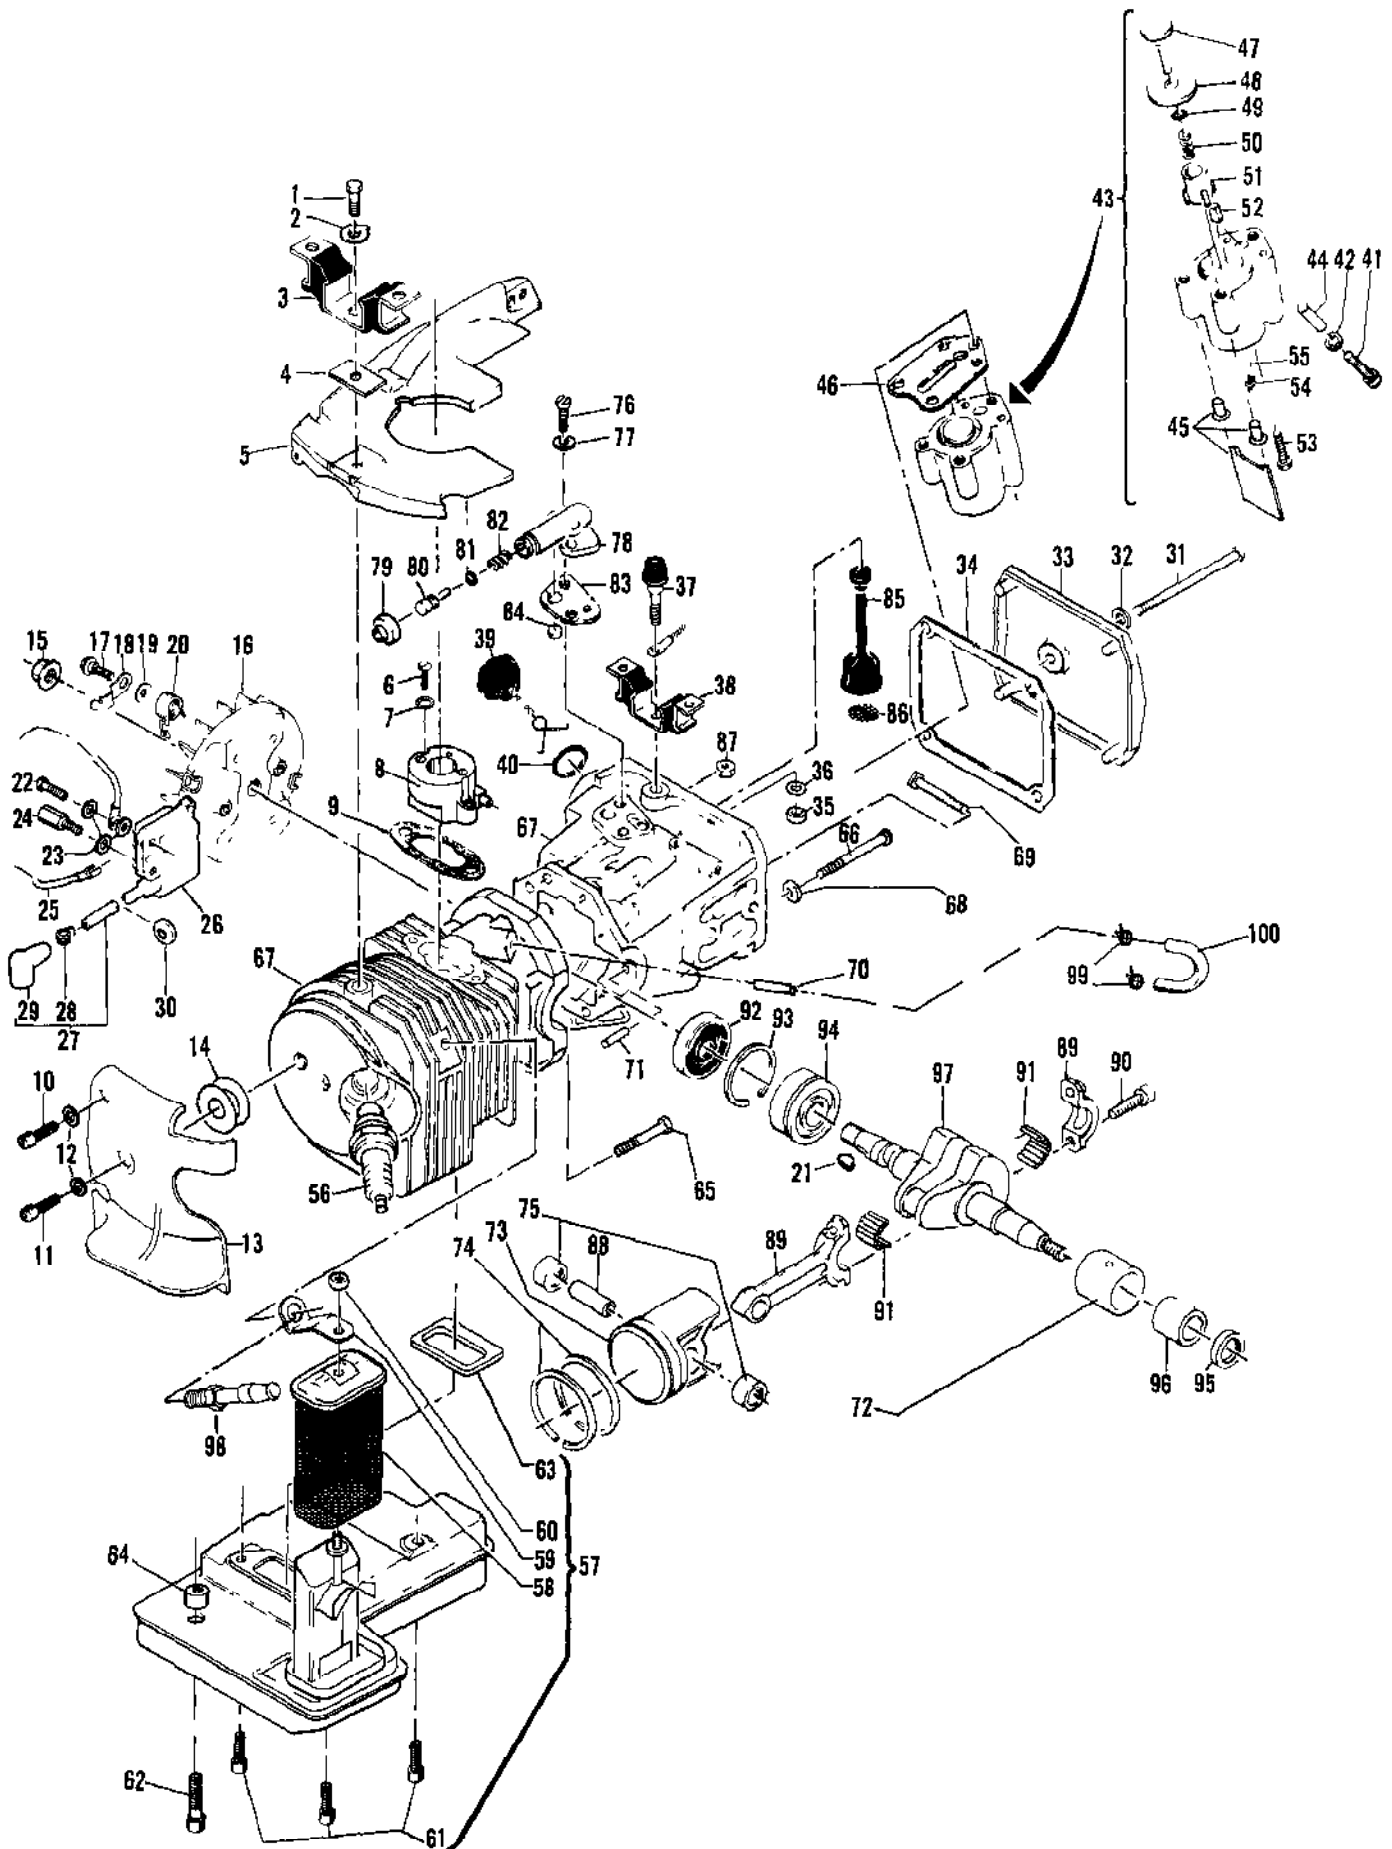

Ref #	Part Number	Qty	Description
1	83811	1	Screw - Special 90-100 in. lb. torque
2	69924	1	Lockplate
3	93925	1	Mount - Rear
4	84619	1	Insulator
5	218617	1	Shroud - Upper
6	110713	2	Screw 10-24 x .88 35-40 in. lb. torque
7	216635	2	Washer - Plain .203 I.D.
8	218708	1	Insulator - Inlet
9	88740	1	Gasket - Insulator
10	216670	1	Screw - Skt 10-24 x 1/2 55-60 in. 1b, torque
11	216669	1	Screw - Skt 10-24 x 3/4 55-60 in. lb. torque
12	216643	2	Washer - #10
13	218706	1	Shroud - Rear
14	93460	1	Washer - Insulator
15	110703	1	Nut - Hex 3/8-24 265-325 in. lb. torque
16	95481	1	Flywheel Assembly
17	93464	2	Screw - Pawl
18	93198	2	Pawl - Starter
19	93469	2	Washer - Pawl
20	214102	2	Spring - Pawl
21	100106	1	Key - Woodruff
22	110127	1	Screw - Hx hd 10-24 x .88 (SEMS) 55-60 in. lb. torque
23	100002	3	Washer - #10
24	95603	1	Stud - Special 55-60 in. lb. torque
25	85798	1	Wire Assembly - Ground
26	95553	1	Electronic Ignition Assembly
27	95269	1	Wire Assembly - Spark Plug
28	102556	1	Connector
29	95266	1	Boot
30	110995	1	Grommet
31	110291	1	Screw - Skt 10-24 x 2-5/8 35-50 in. lb. torque
32	110921	1	Washer - Sealing
33	218707	1	Cover - Oil Tank
34	86306	1	Gasket - Cover
35	101143	1	Nut - Hx Lock 1/4-20
36	102523	1	Washer - 1/4
37	69832	1	Bumper - Front
38	93926	1	Mount - Front
39	216052	1	Cap - Oil Tank
40	101148	1	"O" Ring
41	110890	1	Screw - Fil 10-24 x .88 25-30 in. lb. torque
42	100003	1	Washer - #10
43	215339	1	Pump Assembly - Pulse
44	91774	1	Sleeve
45	215246	1	Kit - Oil Pump Clip
46	92874	1	Seal - Pulse Pump
47	214278	1	Piston Assembly - Pump
48	86182	1	Ring - Piston
49	105603	1	"O" Ring
50	60259	1	Spring - Piston
51	62227	1	Sleeve - Adjustment
52	91259	1	Pad - Oil Pump
53	110386	1	Screw - Hx hd 8-32 x 1
54		1	Spring - Outlet Valve Not available separately.
55		1	Ball - Outlet Valve Not available separately.