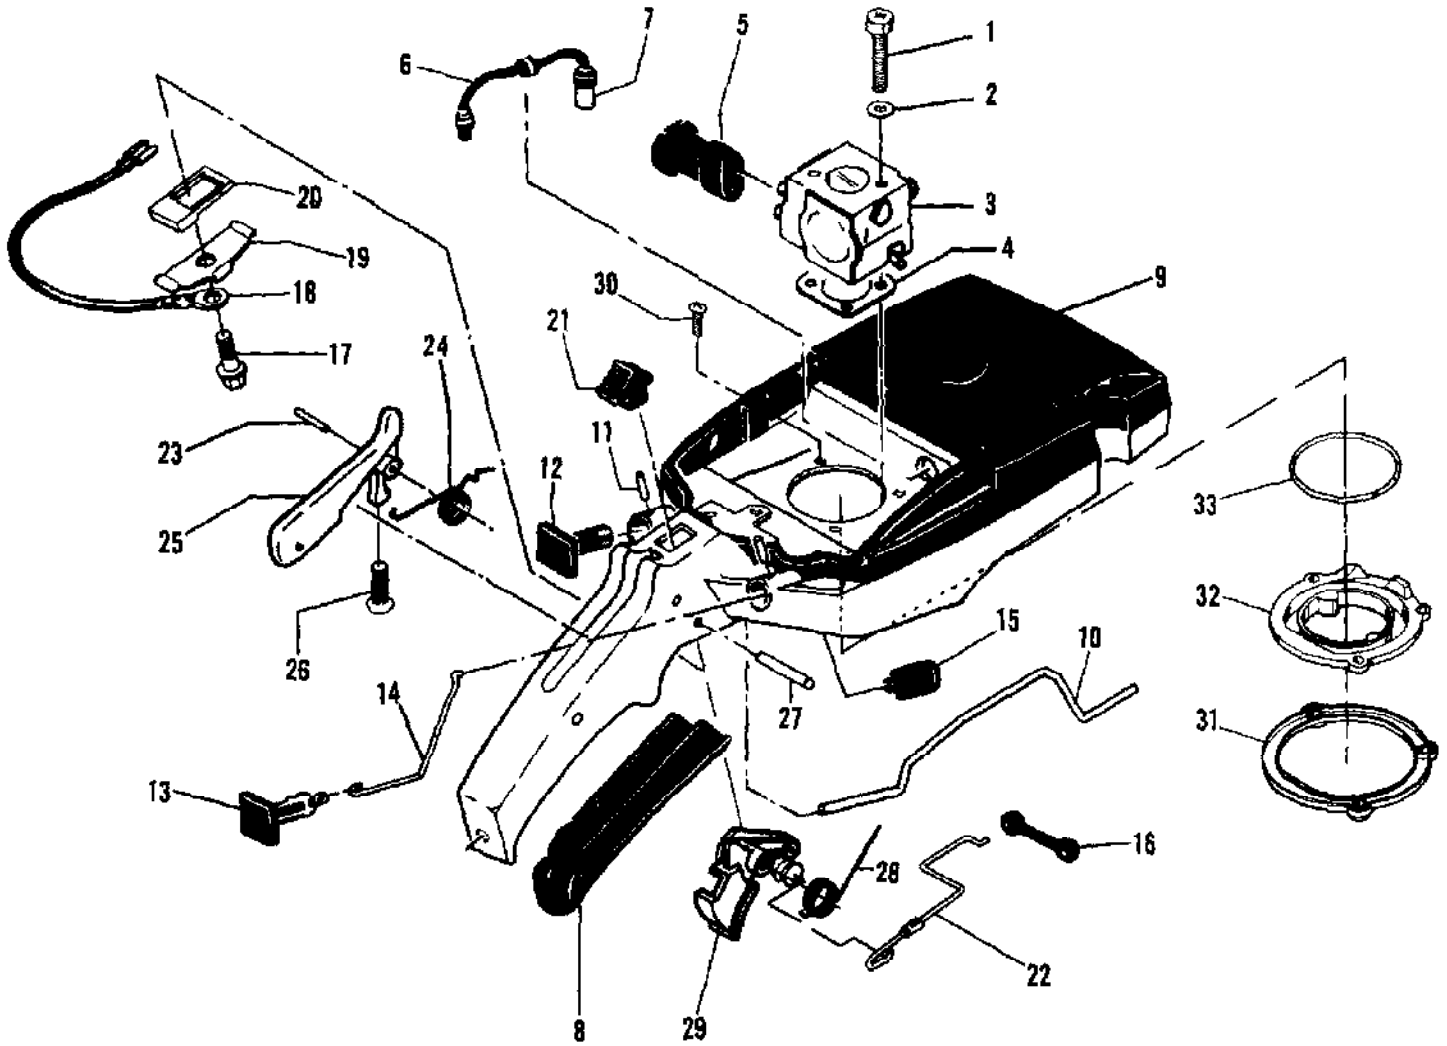

Ref #	Part Number	Qty	Description
1	218701	2	Screw Skt hd 10-24 x 2 35-40 in. lb. torque
2	110964	2	Washer - Plain
3		1	Carburetor Assembly See "Carburetor Assembly" illustration and parts list.
4	86189	1	Gasket - Carburetor
5	218610	1	Grommet - Mix Adj.
6	215708	1	Hose Assembly - Fuel
7	215714	1	Pickup Assembly - Fuel
8	89320	1	Insert - Handle Grip
9	218620	1	Tank/Control Assembly
10	216603	1	Rod - Oiler
11	105673	2	Pin - Roll .099 x .562
12	95615	1	Button - Oiler
13	95614	1	Button - Choke
14	218604	1	Rod - Choke
15	69597	1	Boot - Control Rod
16	69043	1	Snubber - Rod
17	110706	1	Screw - Pn hd 8-18 x .50
18	83661	1	Wire Assembly - Stop Switch
19	62451	1	Contact - Switch
20	214691	1	Base - Switch
21	68846	1	Button - Switch
22	218605	1	Rod - Throttle
23	105654	1	Pin - Roll .131 x .875
24	92154	1	Spring - Trigger Release
25	94275	1	Release Assembly - Trigger
26	111012	1	Screw - Pn hd 4-40 x .31
27	110378	1	Pin - Roll .196 x .937
28	92152	1	Spring - Trigger
29	218609	1	Trigger Assembly - Throttle
30	215874	3	Screw M4 x 9.5 Torx
31	218599	1	Clamp Assembly - Boot
32	218600	1	Boot - Fuel Tank
33	218601	1	Ring - Boot