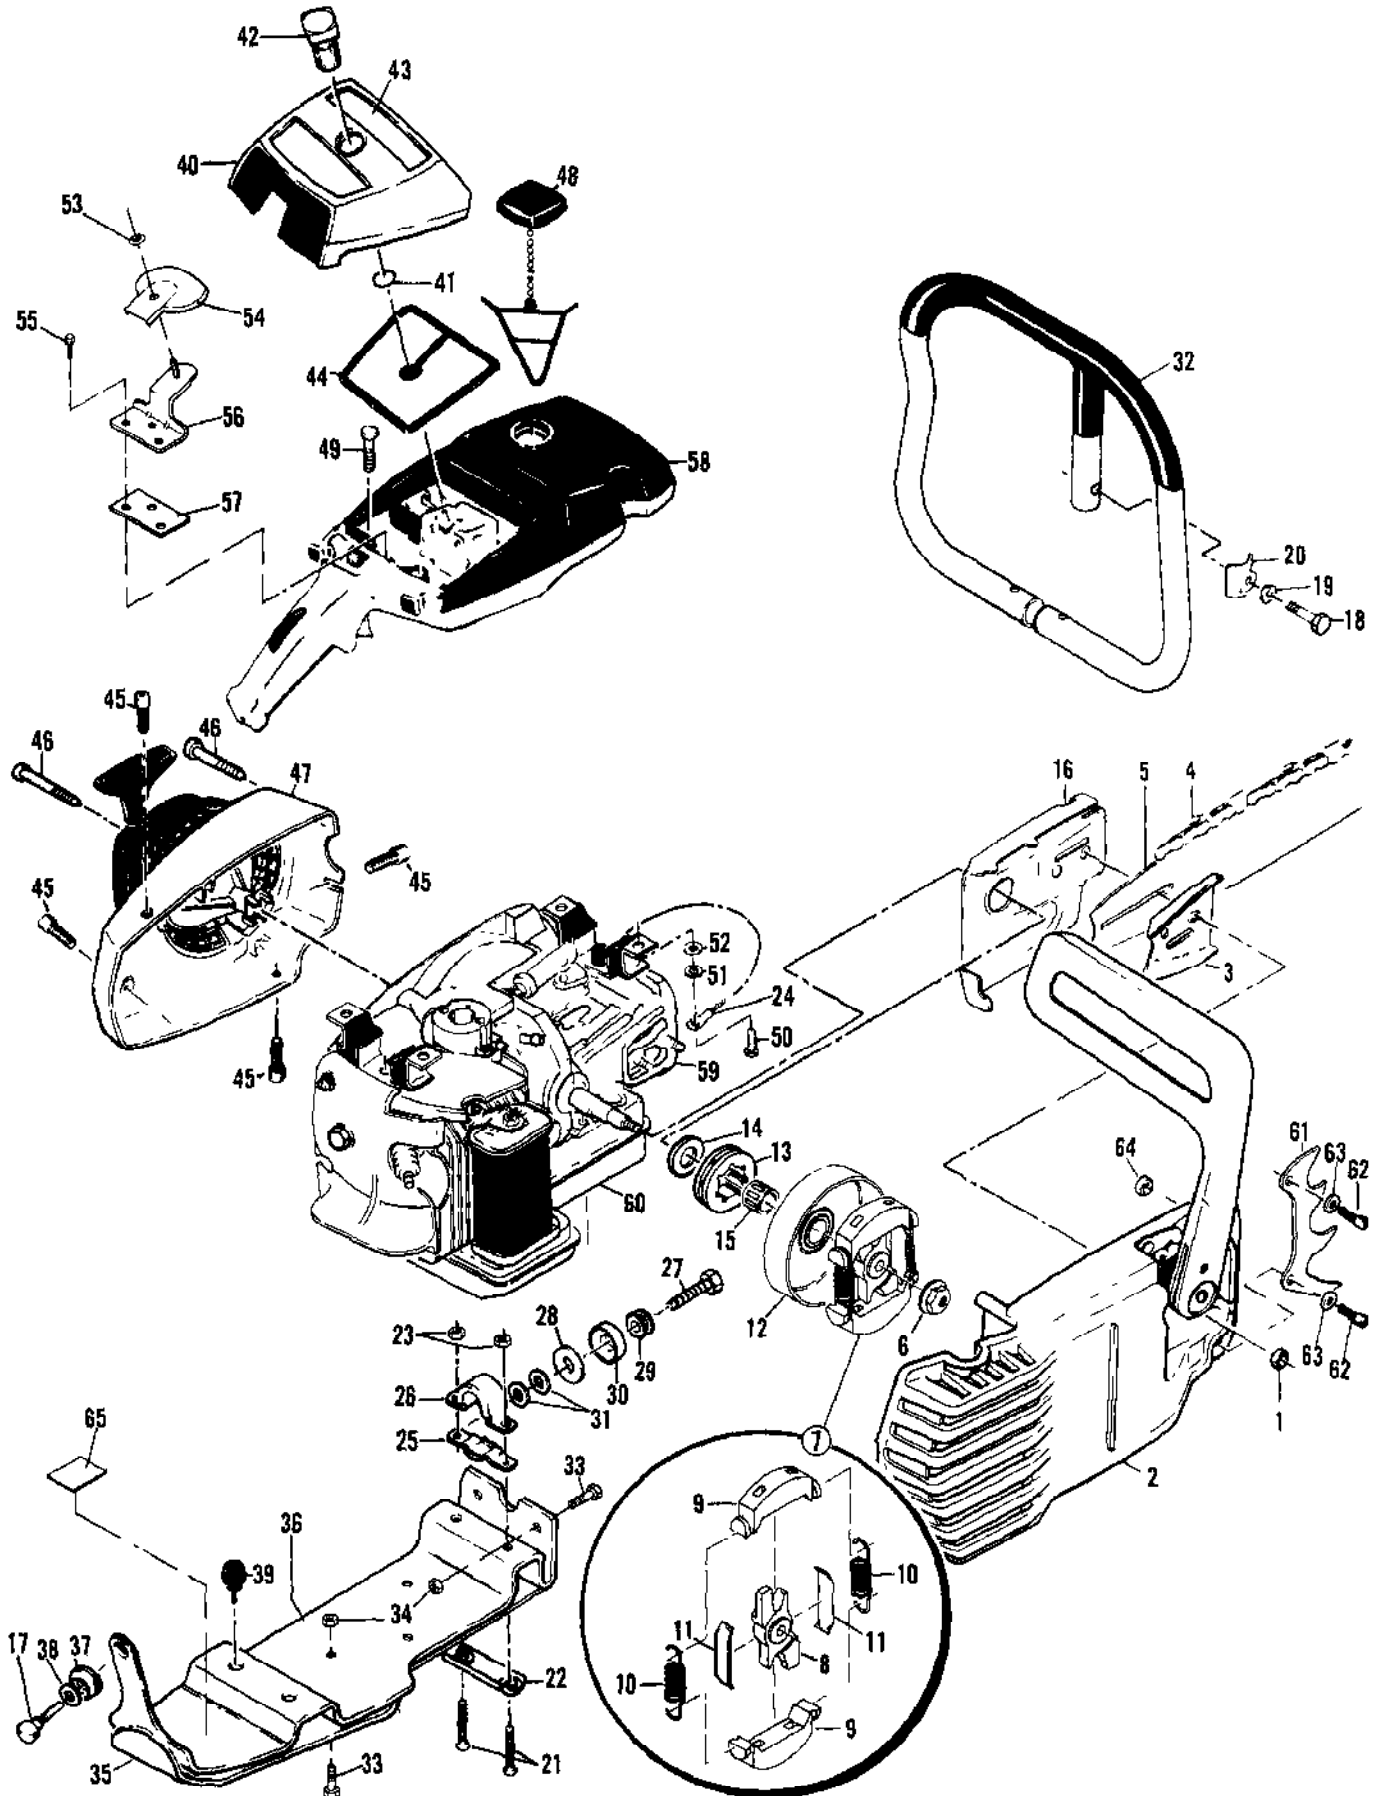

Ref #	Part Number	Qty	Description
1	216645	2	Nut - M8 Hx Flange
2		1	CHAIN BRAKE Asy See "Chain Brake Assembly" illustration and parts list.
3	64325	1	Plate - Bar Guide
4		1	Chain Assembly See "Bar/Chain/Chain Sharpening Tools" parts list.
5		1	Bar Assembly See "Bar/Chain/Chain Sharpening Tools" parts list.
6	86113	1	Nut - Hx 3/8-24 Left Hand 200-210 in. lb. torque
7	214301	1	Clutch Assembly
8	214300	1	Rotor - Clutch
9	67233	1	Kit - Clutch Shoe
10	83223	2	Spring - Clutch
11	64583	2	Retainer - Clutch Spring
12	95166	1	Kit - Drum & Sprocket 7T .375P
13	86344	1	Sprocket - 7T .375P Rim
14	86958	1	Washer - Shim
15	110971	1	Bearing - Sprocket
16	84978-01	1	Shield - Sawdust
17	213055	1	Screw - 10-24 x 1.50 55-60 in. lb. torque
18	216638	1	Screw - Hx hd 1/4-20 x 1-1/2 90-100 in. lb. torque
19	216542	1	Lockwasher - .250
20	216639	1	Clamp - Frame
21	103353	2	Screw - Hx hd 10-24 x 1.50
22	95679	1	Clamp - Frame
23	216682	2	Nut - Hx Lock 10-24
24	83828-01	1	Wire Assembly - Ground
25	92701	1	Clamp - Lower Mount Bottom
26	92700	1	Clamp - Lower Mount top
27	216648	1	Screw - Hx hd 1/4-20 x 2 90-100 in. lb. torque
28	216647	1	Washer - Plain
29	84661	1	Grommet
30	85898	1	Mount - Lower
31	95636	2	Washer - 1/4
32	95514	1	Frame & Grip Assembly
33	216634	5	Screw - Pn 10-24 x .50
34	216649	5	Nut - Hx Lock 10-24
35	216103	1	Shield - Frame Brace
36	216090	1	Brace - Frame
37	93032	1	Grommet - Frame Brace
38	214764	1	Washer
39	89403	2	Bumper - Lower
40	95418	1	Cover Assembly - Air Cleaner
41	110565	1	Ring Retaining
42	95420	1	Knob Cover
43	218762	1	Label - Warning
44	215681	1	Filter - Air
45	216670	4	Screw - Skt 10-24 x .50 40-45 in. lb. torque
46	216624	3	Screw - Oval 8-32 x 2.26 35-40 in. lb. torque
47		1	Fan Housing/Starter Asy See "Fan Housing & Starter" illustration and parts list.
48	216053	1	Cap Assembly - Fuel
49	110746	2	Screw Hx hd 10-24 x .50 Rear Mt 55-60 in. lb. torque