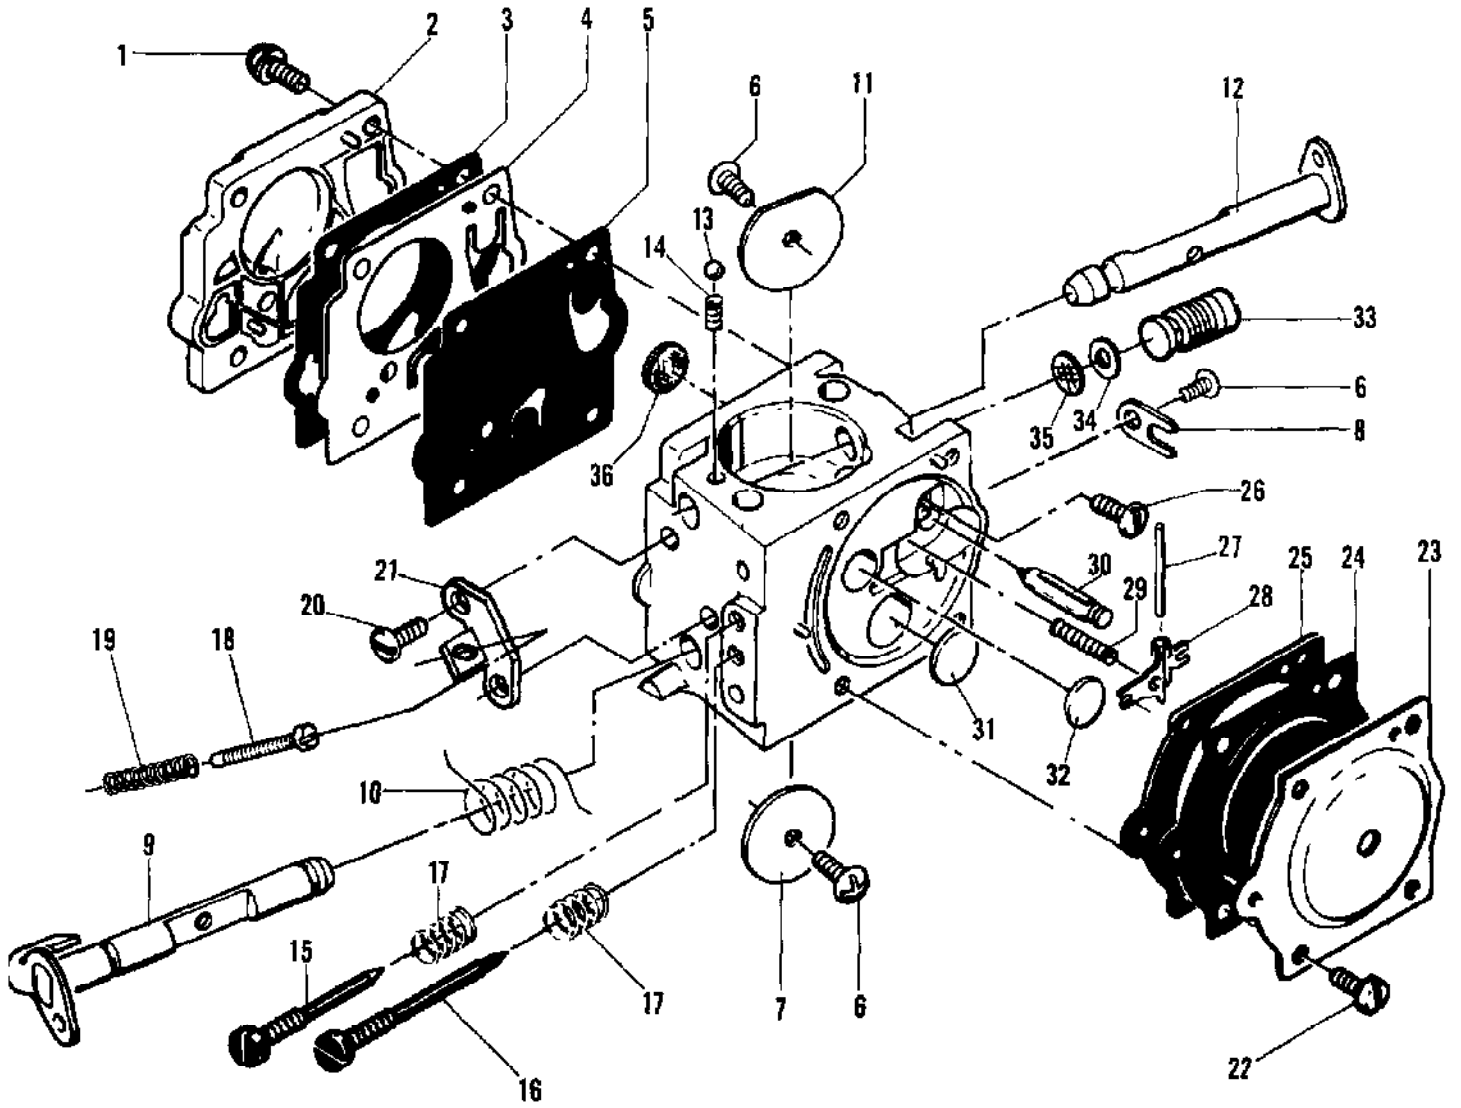

Ref #	Part Number	Qty	Description
	218616	1	Carburetor Assembly
1		4	Screw - Pump Cover Not available separately.
2		1	Cover - Pump Not available separately.
3		1	Gasket - Cover Not available separately.
4		1	Diaphragm - Check Valve Not available separately.
5		1	Diaphragm - Fuel Pump Not available separately.
6		2	Screw - Plate Not available separately.
7		1	Plate - Throttle Not available separately.
8		1	Clip - Shaft Not available separately.
9		1	Shaft Asy - Throttle Not available separately.
10		1	Spring - Throttle Shaft Not available separately.
11		1	Plate - Choke Not available separately.
12		1	Shaft Asy - Choke Not available separately.
13		1	Ball - Choke Friction Not available separately.
14		1	Spring - Choke Friction Not available separately.
15		1	Needle - High Speed Not available separately.
16		1	Needle - Low Speed Not available separately.
17		2	Spring - Needle Not available separately.
18		1	Screw - Idle Speed Not available separately.
19		1	Spring - Idle Screw Not available separately.
20		2	Screw - Idle Bracket Not available separately.
21		1	Bracket - Idle Not available separately.
22		4	Screw - Diaphragm Cover Not available separately.
23		1	Cover - Diaphragm Not available separately.
24		1	Diaphragm - Metering Not available separately.
25		1	Gasket - Diaphragm Not available separately.
26		1	Screw - Lever Pin Not available separately.
27		1	Pin - Lever Not available separately.
28		1	Lever - Metering Not available separately.
29		1	Spring - Lever Not available separately.
30		1	Valve - Needle Not available separately.
31		1	Plug - 3/8" Not available separately.
32		1	Plug - 5/16" Not available separately.
33		1	Valve & Seat Asy Not available separately.
34		1	Washer - Check Valve Not available separately.
35		1	Screen - Check Valve Not available separately.
36		1	Screen - Fuel Not available separately.
	219247	1	Repair Kit
	219248	1	Gasket/Diaphragm Kit