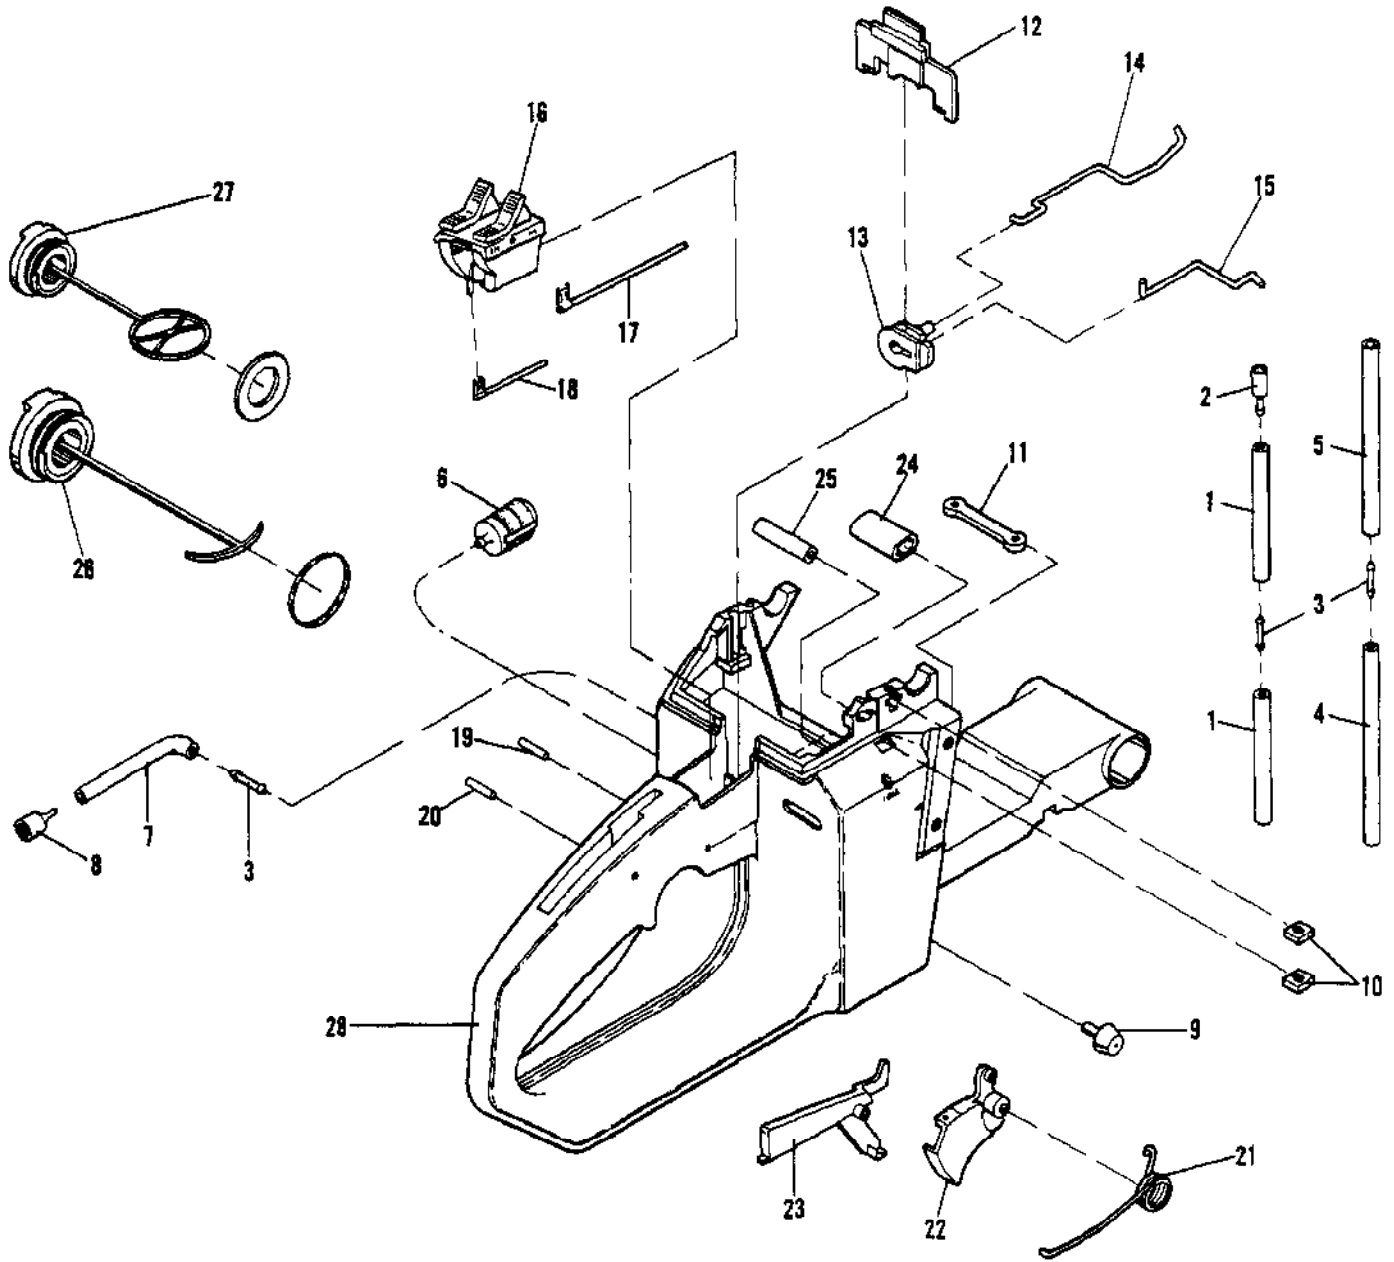

Ref #	Part Number	Qty	Description
	218898	1	Main Frame Assembly
1	218483	1	Hose - Vent
2	218260	1	Vent
3	218415	3	Barb - Hose
4	218535	1	Hose - Fuel Tank
5	218480	1	Hose - Fuel/Oil
6	215714	1	Pickup - Fuel
7	218483	1	Hose - Oil
8	92465	1	Pickup - Oil
9	218122	2	Bumper - Cut Control
10	218005	4	Nut - 10-24 Square
11	218117	1	Plate - Nut
12	218029	1	Retainer - Control Housing
13	217870	1	Grommet Control
14	218118	1	Rod - Throttle
15	218251	1	Rod - Choke
16	218195	1	Control Assembly
17	218349		Wire Assembly
18	218348	1	Wire Assembly
19	218491	1	Pin - Trigger
20	218492	1	Pin - Trigger
21	93771	1	Spring - Trigger
22	93538A	1	Trigger Assembly
23	91955	1	Trigger - Release
24	218484	1	Tube - H/L Adjustment
25	218485	1	Tube - Idle Adjustment
26	236790	1	Fuel - Cap Assembly
27	235552	1	Oil - Cap Assembly
28	218248	1	Main Frame