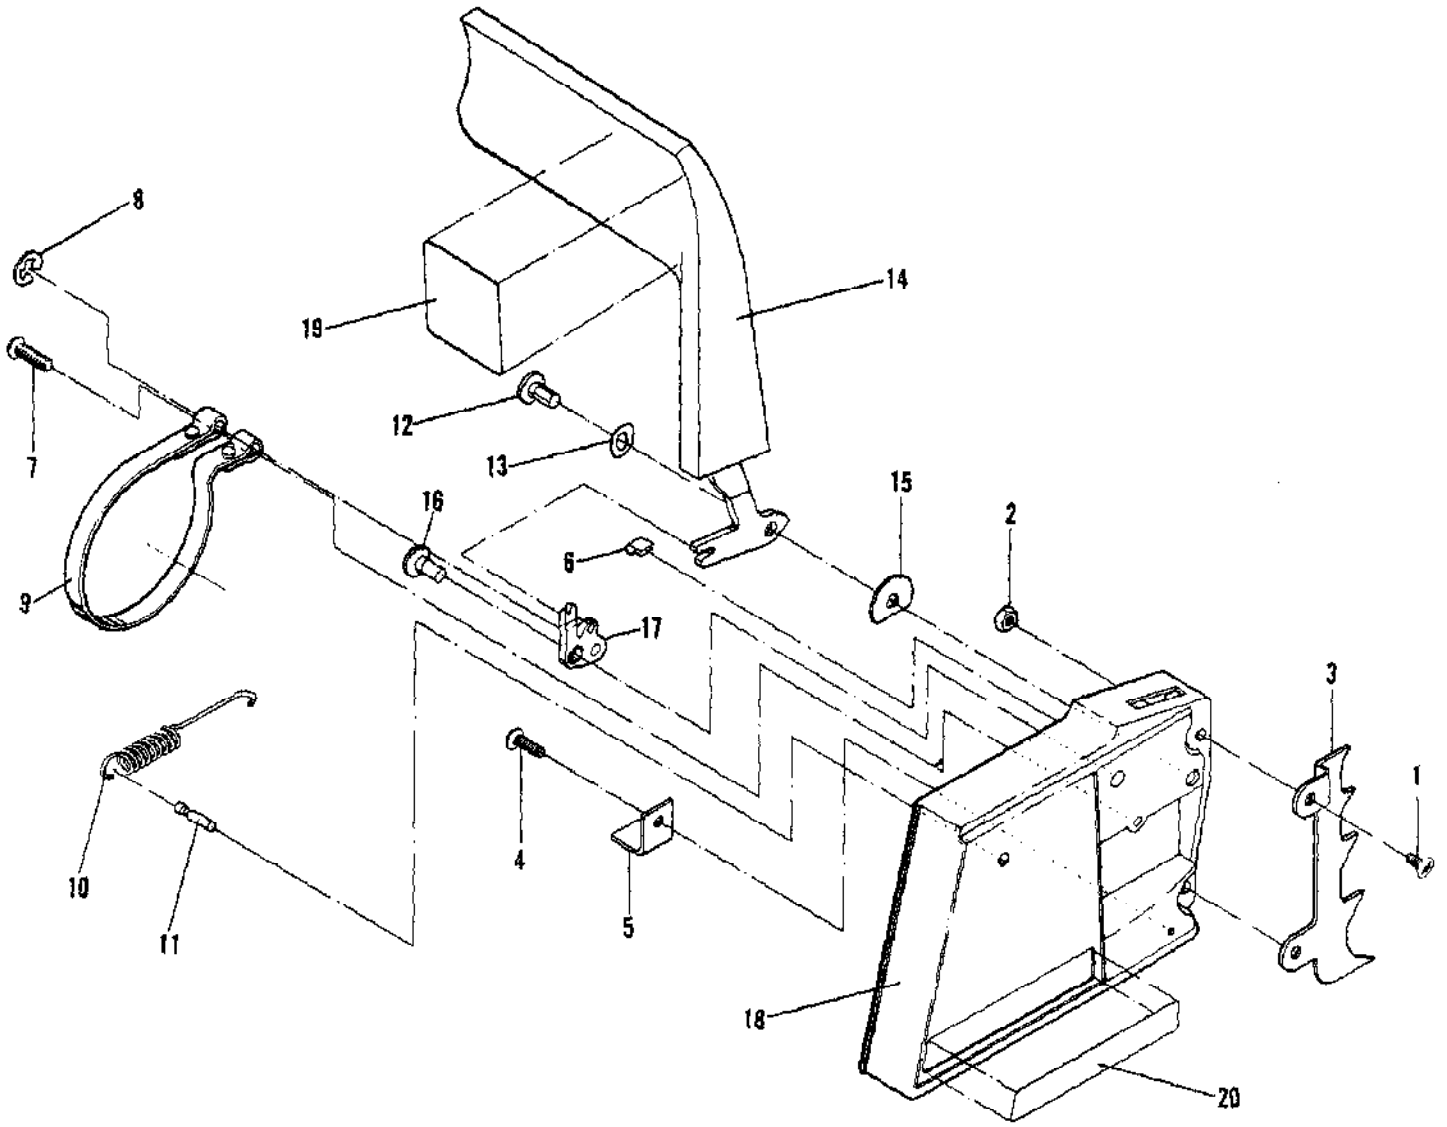

No  
Diagram  
Available  
  
Parts List  
Only

Ref #	Part Number	Qty	Description
	218928		Sprocket/drum 375
	218925		Sprocket/drum 325
	218551N		SPG chain 68 C/L 325
	218552N		SPG chain 79 C/L 325
	218923		S/M Bar 16" 325
	218924		S/M Bar 20" 325
	218740		Tool - Clutch

Ref #	Part Number	Qty	Description
	218254	-	ZAMA M-10
1		2	Screw - Cover Not available separately.
2		1	Cover - Diaphragm Not available separately.
3		1	Gasket - Metering Diaphragm Not available separately.
4		1	Diaphragm Asy.- Metering Not available separately.
5		1	Screw - Lever Pin Not available separately.
6		1	Pin - Lever Not available separately.
7		1	Lever - Metering Not available separately.
8		1	Valve - Inlet Needle Not available separately.
9		1	Spring - Lever Not available separately.
10		1	Welch - Plug Not available separately.
11		1	Needle - Idle Not available separately.
12		1	Needle - High Speed Not available separately.
13		2	Needle - Spring Not available separately.
14		1	"E" Ring Not available separately.
15		1	Screw - Plate Not available separately.
16		1	Plate - Throttle Not available separately.
17		1	Spring - Throttle Return Not available separately.
18		1	Shaft Assembly - Throttle Not available separately.
19		1	Screw - Choke Not available separately.
20		1	Plate - Choke Not available separately.
21		1	Ball - Check Not available separately.
22		1	Spring Not available separately.
23		1	Shaft Assembly - Choke Not available separately.
24		1	Screw - Idle Speed Not available separately.
25		1	Screw - Pump Cover Not available separately.
26		1	Pump - Cover Not available separately.
27		1	Diaphragm - Fuel Pump Not available separately.
28		1	Gasket - Fuel Pump Not available separately.
29		1	Fuel Pump Not available separately.
30		1	Screen Not available separately.
	218868		Major Repair Kit
	218869		Minor Repair Kit