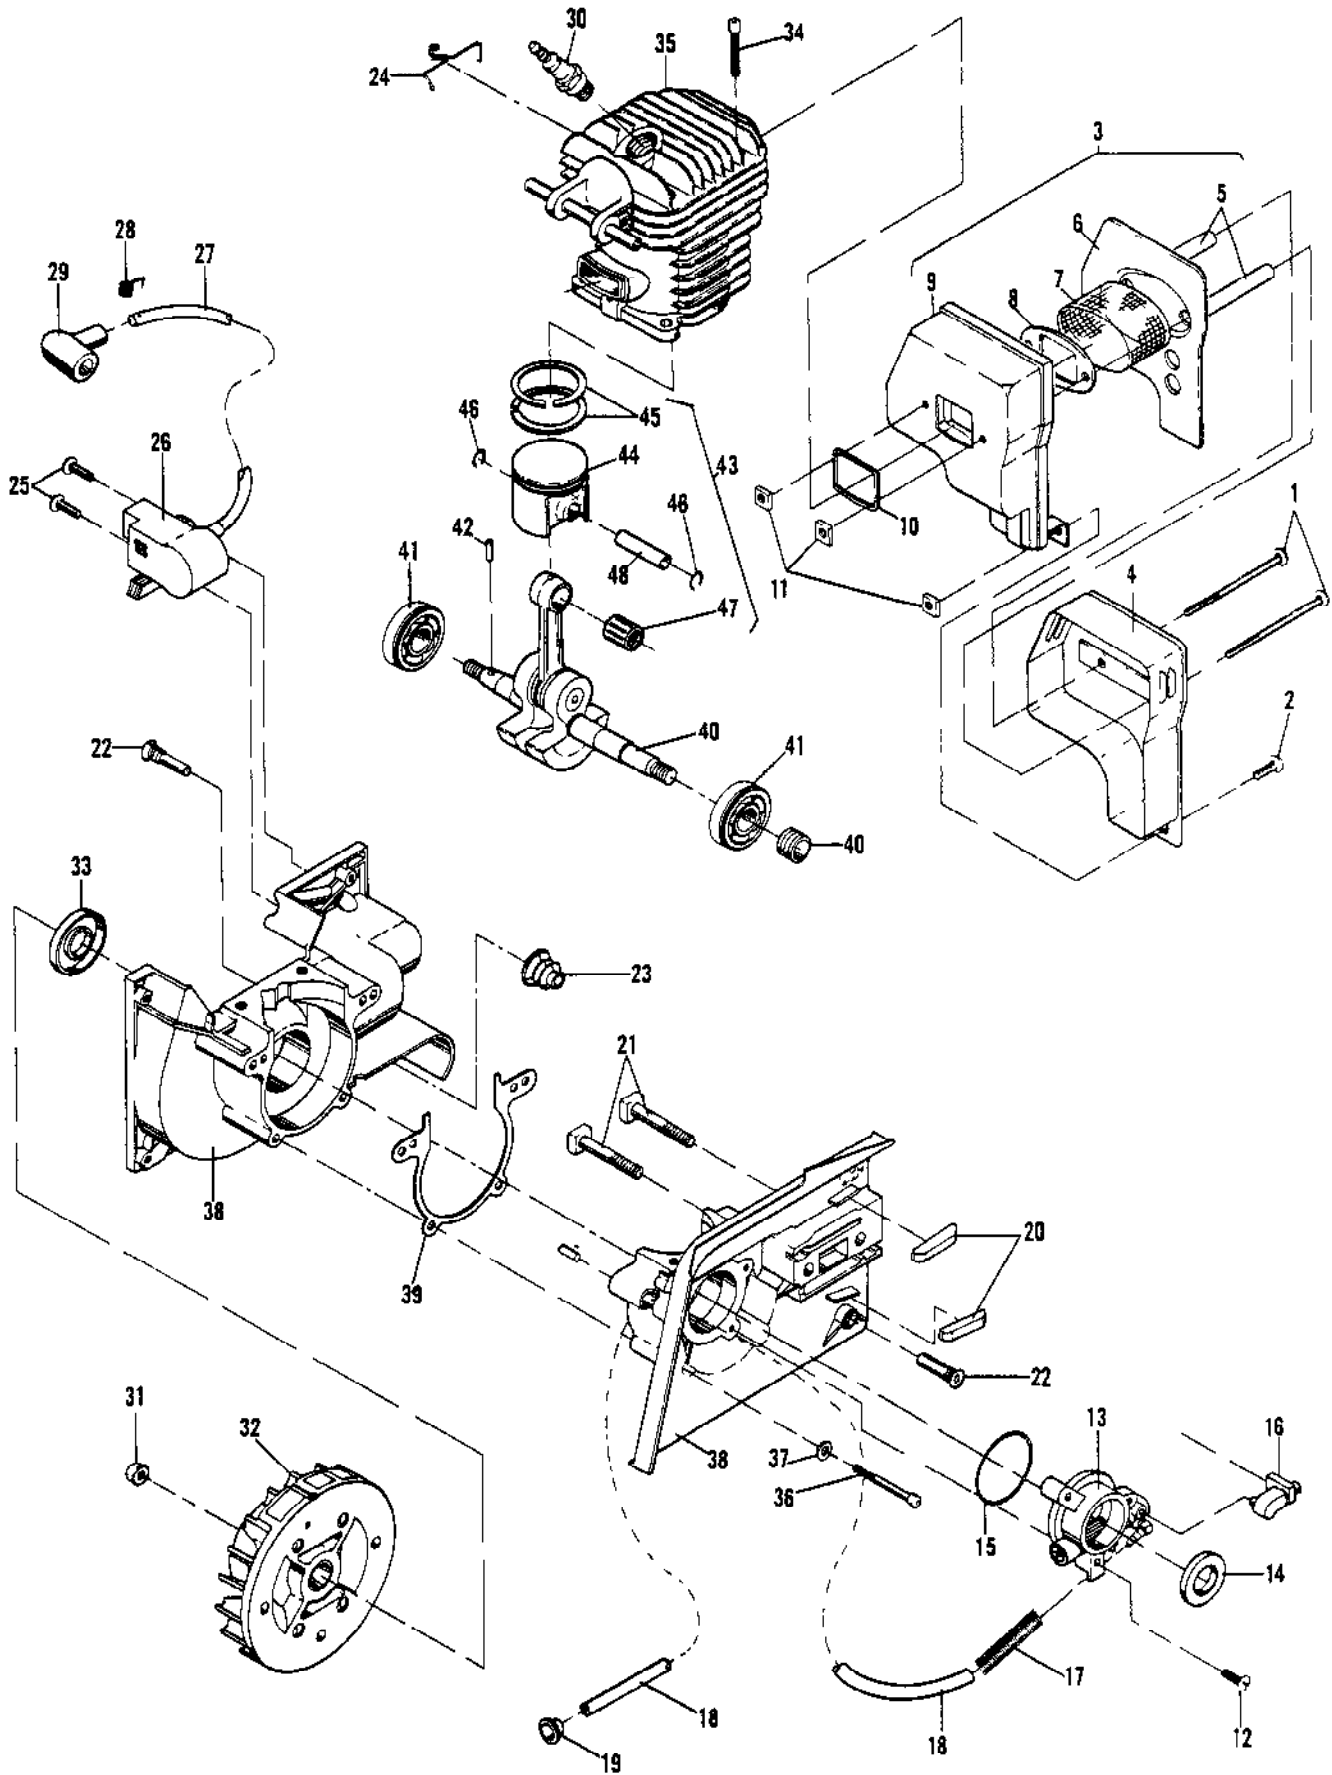

Ref #	Part Number	Qty	Description
1	217942	2	SCREW 10 x 24 x 2.62
2	217935	1	SCREW 10-24 x 50
3	218633	1	MUFFLER ASY.
4	218099	1	BODY ASY.- OUTER
5	218030	2	TUBE-BOLT
6	218028	1	BAFFLE
7	217629	1	SCREEN-SPARK ARRESTOR
8	217627	1	PLATE-REINFORCEMENT
9	218076	1	BODY-INNER
10	215947	1	GASKET-EXHAUST
11	218005	3	NUT-MUFFLER 10-24
12	217936	3	SCREW 10-24 x .25
13	217266	1	OILER ASY.
14	215892	1	SEAL
15	217867	1	O-RING
16	217557	1	CONNECTOR-OIL PUMP
17	218669	1	GUARD-OIL BASE
18	218482	1	HOSE-OIL PUMP
19		1	FITTING INLET
20	218196	2	GUIDE-CHAIN
21	92459	2	BOLT-BAR
22	217781	2	SCREW
23	218124	2	VIBRATION MOUNT
24	217962	1	CLIP-SPRING
25	217936	2	SCREW 10-24 x .75
26	218236	1	IGNITION ASY.
27			WIRE ASY.-SPARK PLUG Not available separately.
28	102556	1	CONNECTOR SPARK
29	95266	1	BOOT-SPARK PLUG
30	62345	1	SPARK PLUG
31	218042	1	NUT
32	218635	1	FLYWHEEL ASY.
33	215888	1	SEAL-OIL
34	217943		SCREW 1/4-20 x 1.0
35	215890	1	CYLINDER
36	217721	4	SCREW 10-24 x 1.62
37	105048		WASHER-FLAT
38	216477	1	CRANKCASE ASY.
39	216508	1	GASKET-CRANKCASE
40	218897	1	SHAFT/ROD/WORMGEAR ASY.
41	215946	2	BEARING BAIL
42	217632	1	PIN-TIMING
43	218952	1	PISTON ASY.
44	215726	1	PISTON
45	215825	2	RINGS-PISTON
46	215876	2	RING RETAINING
47	215837	1	BEARING-PISTON PIN
48	215836	1	PIN-PISTON