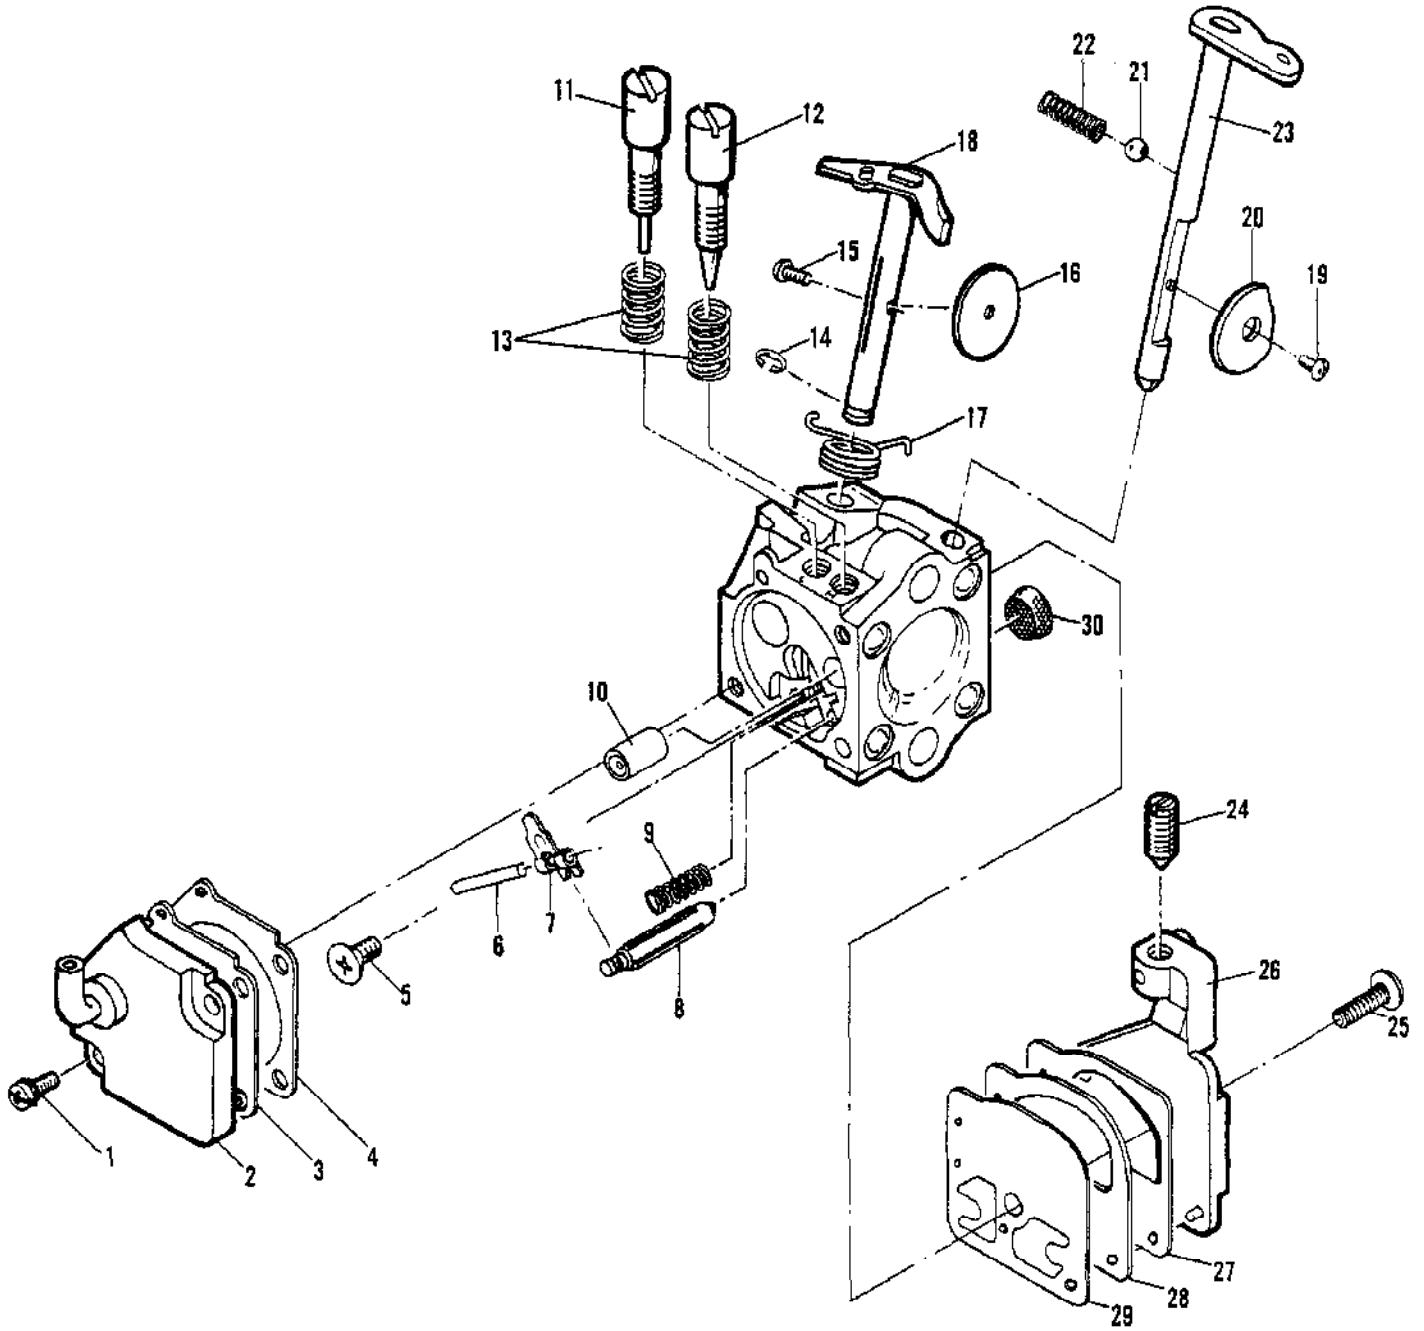

No  
Diagram  
Available  
  
Parts List  
Only

Ref #	Part Number	Qty	Description
	218928		Sprocket/drum 375
	218925		Sprocket/drum 325
	218551N		SPG chain 68 C/L 325
	218552N		SPG chain 79 C/L 325
	218923		S/M Bar 16" 325
	218924		S/M Bar 20" 325
	218740		Tool - Clutch

Ref #	Part Number	Qty	Description
	218254	-	ZAMA M-10
1		2	Screw - Cover Not available separately.
2		1	Cover - Diaphragm Not available separately.
3		1	Gasket - Metering Diaphragm Not available separately.
4		1	Diaphragm Asy.- Metering Not available separately.
5		1	Screw - Lever Pin Not available separately.
6		1	Pin - Lever Not available separately.
7		1	Lever - Metering Not available separately.
8		1	Valve - Inlet Needle Not available separately.
9		1	Spring - Lever Not available separately.
10		1	Welch - Plug Not available separately.
11		1	Needle - Idle Not available separately.
12		1	Needle - High Speed Not available separately.
13		2	Needle - Spring Not available separately.
14		1	"E" Ring Not available separately.
15		1	Screw - Plate Not available separately.
16		1	Plate - Throttle Not available separately.
17		1	Spring - Throttle Return Not available separately.
18		1	Shaft Assembly - Throttle Not available separately.
19		1	Screw - Choke Not available separately.
20		1	Plate - Choke Not available separately.
21		1	Ball - Check Not available separately.
22		1	Spring Not available separately.
23		1	Shaft Assembly - Choke Not available separately.
24		1	Screw - Idle Speed Not available separately.
25		1	Screw - Pump Cover Not available separately.
26		1	Pump - Cover Not available separately.
27		1	Diaphragm - Fuel Pump Not available separately.
28		1	Gasket - Fuel Pump Not available separately.
29		1	Fuel Pump Not available separately.
30		1	Screen Not available separately.
	218868		Major Repair Kit
	218869		Minor Repair Kit