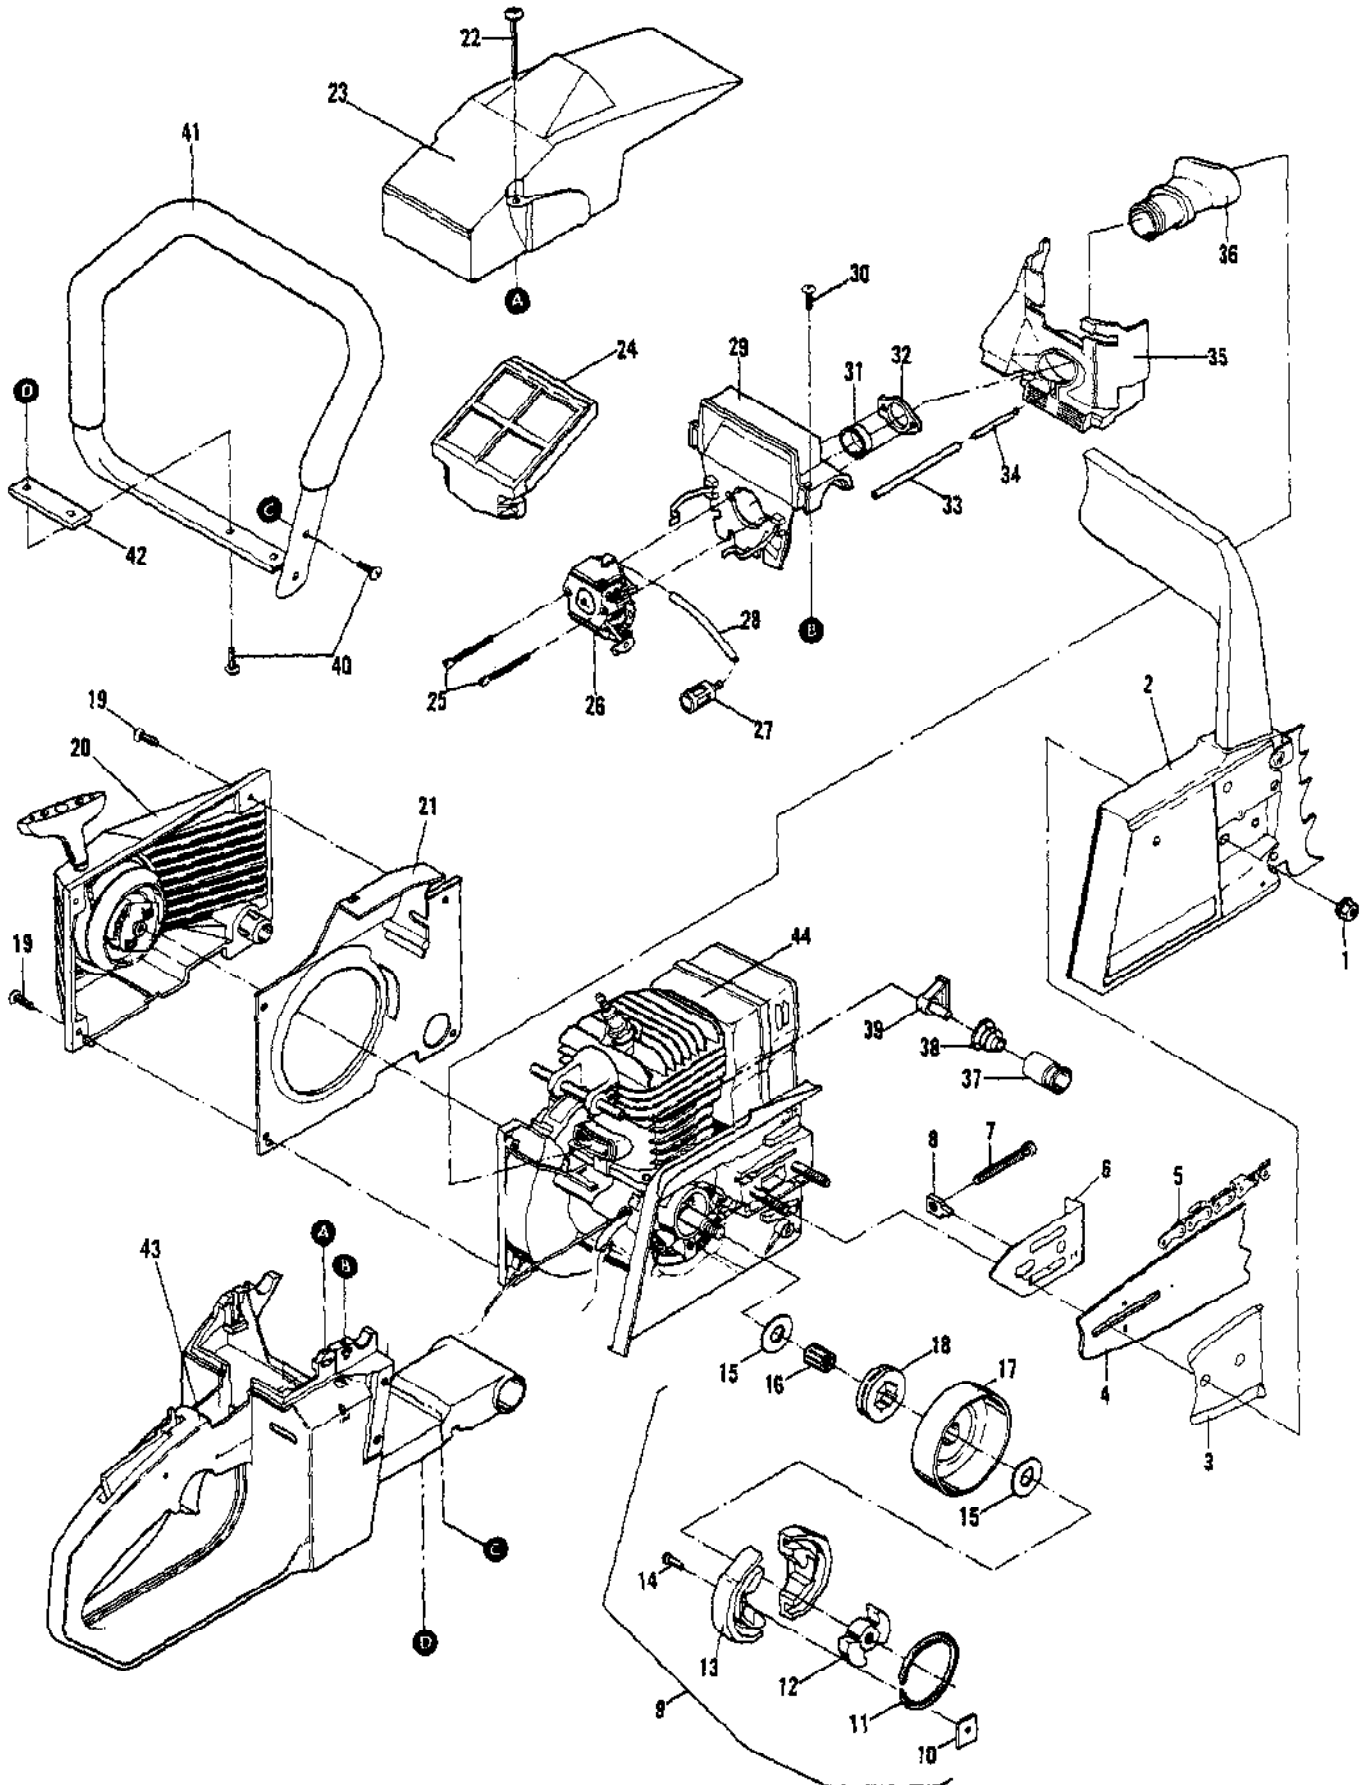

Ref #	Part Number	Qty	Description
1	218042	2	Nut - Bar
2			Chain Brake Assembly Not available separately. See "Chain Brake Assembly" illustration and parts list.
3	218832	1	Bar Plate
4		1	Bar Not available separately. See "Bar & Chain" Accessories illustration and parts list.
5		1	Chain Not available separately. See "Bar & Chain" Accessories illustration and parts list.
6	217594	1	Bar Plate
7	217640	1	Bar Adjustment Screw
8	217479	1	Bar Adjustment Nut
9	218360	1	Clutch Assembly
10	218068	2	Plate - Rack
11	217898	1	Spring - Garter
12	217897	1	Rotor - Clutch
13	217896	2	Clutch - Shoe
14	218370	2	Rivet
15	217457	2	Washer
16	215720	1	Bearing - Needle
17	217735	1	Drum/Sprocket
18	218925	1	Sprocket .325 Pitch
18	218928	1	Sprocket .375 Pitch
19	217936	4	Screw - 10-24 x .75
20		1	Starter Assembly Not available separately. See "Starter Assembly" illustrated parts list.
21	217537	1	Baffle - Fan
22	218083	2	Screw - 10-24 x .25
23	217836	1	Shroud - Top
24	218255	1	Filter - Air Assembly
25	217940	2	Screw - 10-24 x 1.50
26		1	Carburetor Not available separately. See Carburetor Assembly illustration and parts list.
27	218260	1	Vent - Carburetor
28	218483	1	Hose - Vent
29	218252	1	Bulk Head Assembly
30	217937	2	Screw - 10-24 x 1
31	95656	1	Eyelet
32	218253	1	Flange - Carburetor Mount
33	218483	1	Hose - Pulse
34	218129	1	Barb - Pulse
35	217283	1	Shroud - Cylinder
36	217766	1	Boot - Inlet
37	218371	2	Carrier - Rear Mount
38	218372	2	Mount - Rear
39	218362	2	Retainer - Cylinder Shroud
40	217936	4	Screw - 10-24 x .75
41	218262	1	Frame/Grip Assembly
42	218680	1	Spacer/C-Frame
43		1	Main Frame Assembly Not available separately. See "Main Frame" illustration and parts list.
44		1	Powerhead Assembly Not available separately. See "Powerhead" illustration and parts list.