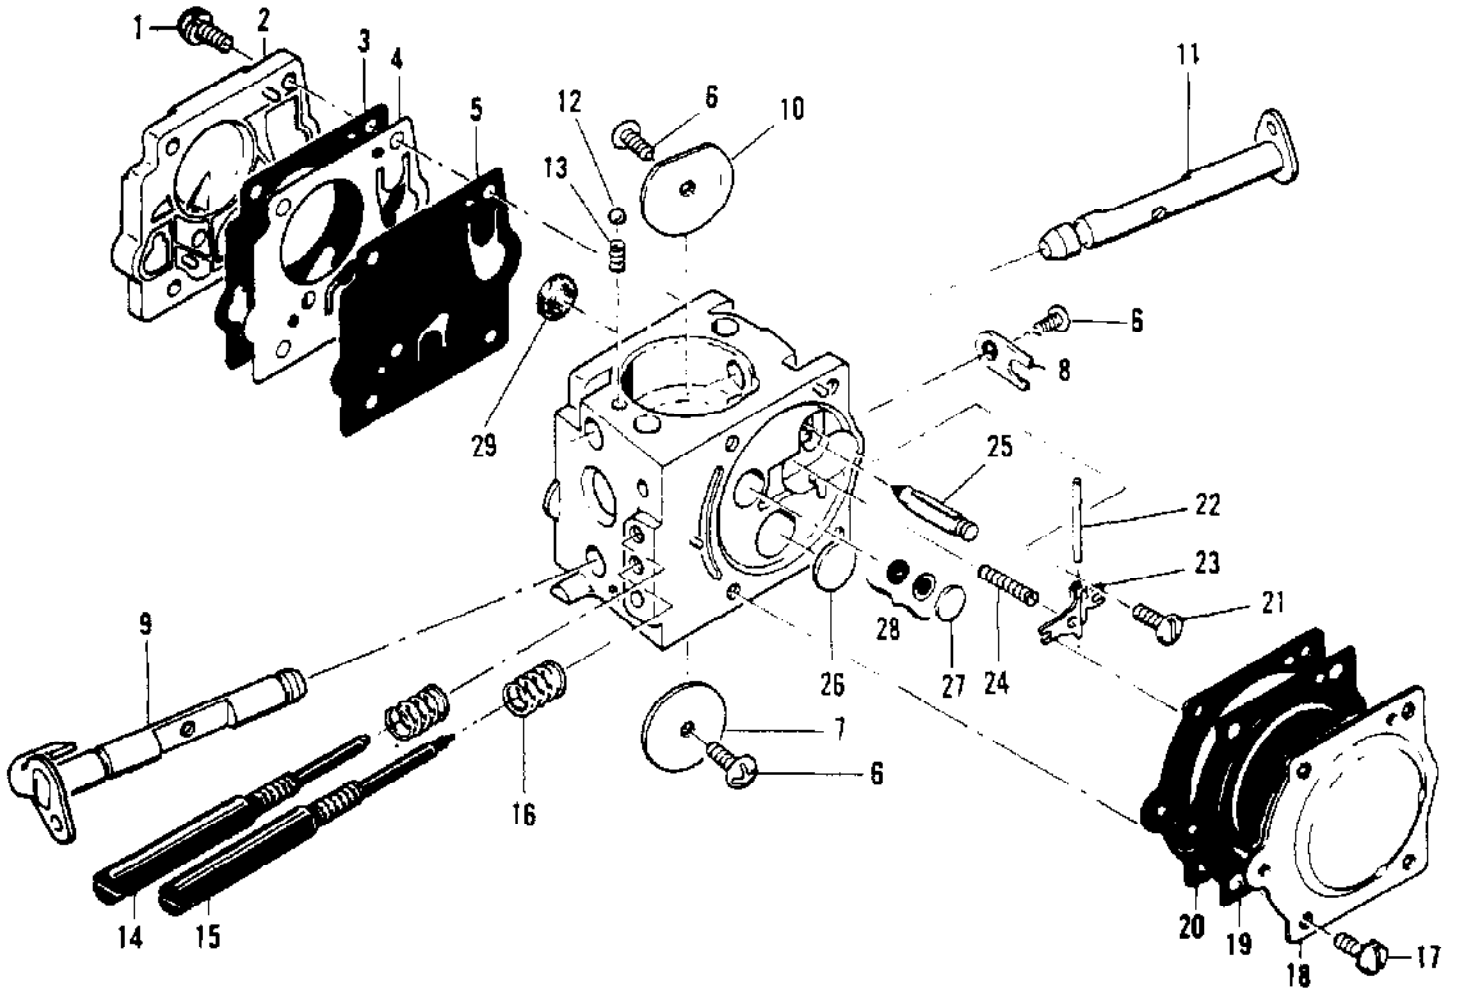

No  
Diagram  
Available  
  
Parts List  
Only

Ref #	Part Number	Qty	Description
	94074		16" Speed Mac Bar
	89502		16" Mac 10 Bar
	93778		20" Speed Mac Bar
	89503		20" Mac 10 Bar
	86846		24" Speed Mac Bar
	89504		24" Mac 10 Bar
	86847		28" Speed Mac Bar
	89505		28" Mac 10 Bar
	88167-12		16" PM370GX 60 C.L. Chain
	89974-12		16" SPR370GX 60 C.L. Chain
	88173-12		20" PM370GX 71 C.L. Chain
	89979-12		20" SPR370GX 71 C.L. Chain
	88175-12		24" PM370GX 81 C.L. Chain
	89981-12		24" SPR370GX 81 C.L. Chain
	93552-12		28" PM370GX 93 C.L. Chain
	89984-12		28" SPR370GX 93 C.L. Chain
	218739		File Plate No.
	218738		File Plate No.
	56698-23		7/32 Round File No. 1 Doz. Pak
	219161		7/32 Round File No. Twin Pak

Ref #	Part Number	Qty	Description
	217694	1	CHAIN BRAKE Asy
1	216634	1	Screw - Pan Hd 10-24 x 1/2
2	216633	1	Washer - Special
3	215911	1	Lever Asy
4	214366	1	Pin Asy - Roller
5	93085	1	Spring - Brake
6	217235	1	Latch
7	93669	1	Pivot - Latch
8	93081	1	Band - Brake
9	93082	1	Pin - Band Anchor
10	216771	1	Housing Asy - Brake
11	216636	1	Screw - Fil Hd 10-24 x 2-3/4
12	110582	1	Washer - #10
13	61705	1	Nut - Bar Adjusting
14	100002	1	Washer - #10
15	102067	1	Nut - Hx 10-24
16	91246	1	Pin - Lever Pivot
17	91245	1	Washer - Thrust