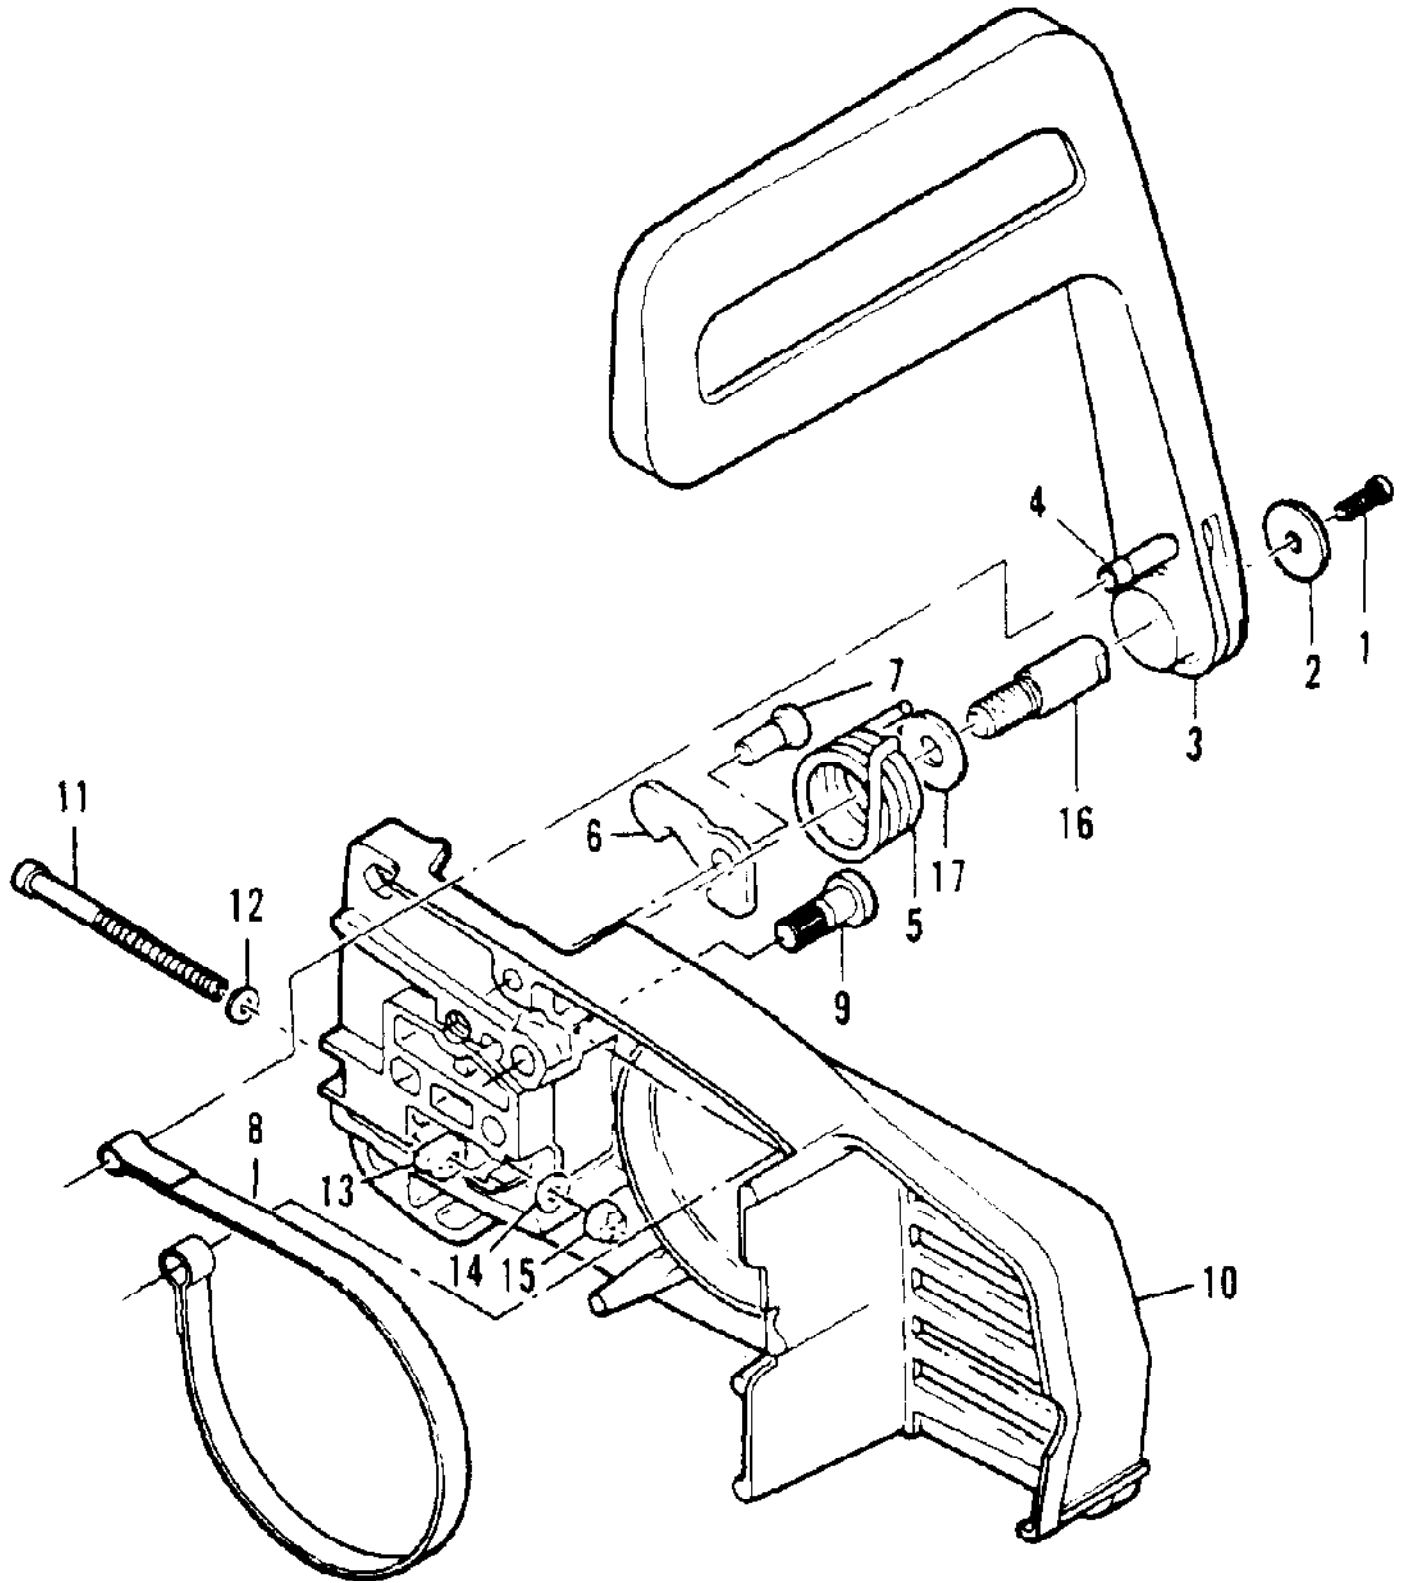

No  
Diagram  
Available  
  
Parts List  
Only

Ref #	Part Number	Qty	Description
	94074		16" Speed Mac Bar
	89502		16" Mac 10 Bar
	93778		20" Speed Mac Bar
	89503		20" Mac 10 Bar
	86846		24" Speed Mac Bar
	89504		24" Mac 10 Bar
	86847		28" Speed Mac Bar
	89505		28" Mac 10 Bar
	88167-12		16" PM370GX 60 C.L. Chain
	89974-12		16" SPR370GX 60 C.L. Chain
	88173-12		20" PM370GX 71 C.L. Chain
	89979-12		20" SPR370GX 71 C.L. Chain
	88175-12		24" PM370GX 81 C.L. Chain
	89981-12		24" SPR370GX 81 C.L. Chain
	93552-12		28" PM370GX 93 C.L. Chain
	89984-12		28" SPR370GX 93 C.L. Chain
	218739		File Plate No.
	218738		File Plate No.
	56698-23		7/32 Round File No. 1 Doz. Pak
	219161		7/32 Round File No. Twin Pak

Ref #	Part Number	Qty	Description
	217694	1	CHAIN BRAKE Asy
1	216634	1	Screw - Pan Hd 10-24 x 1/2
2	216633	1	Washer - Special
3	215911	1	Lever Asy
4	214366	1	Pin Asy - Roller
5	93085	1	Spring - Brake
6	217235	1	Latch
7	93669	1	Pivot - Latch
8	93081	1	Band - Brake
9	93082	1	Pin - Band Anchor
10	216771	1	Housing Asy - Brake
11	216636	1	Screw - Fil Hd 10-24 x 2-3/4
12	110582	1	Washer - #10
13	61705	1	Nut - Bar Adjusting
14	100002	1	Washer - #10
15	102067	1	Nut - Hx 10-24
16	91246	1	Pin - Lever Pivot
17	91245	1	Washer - Thrust