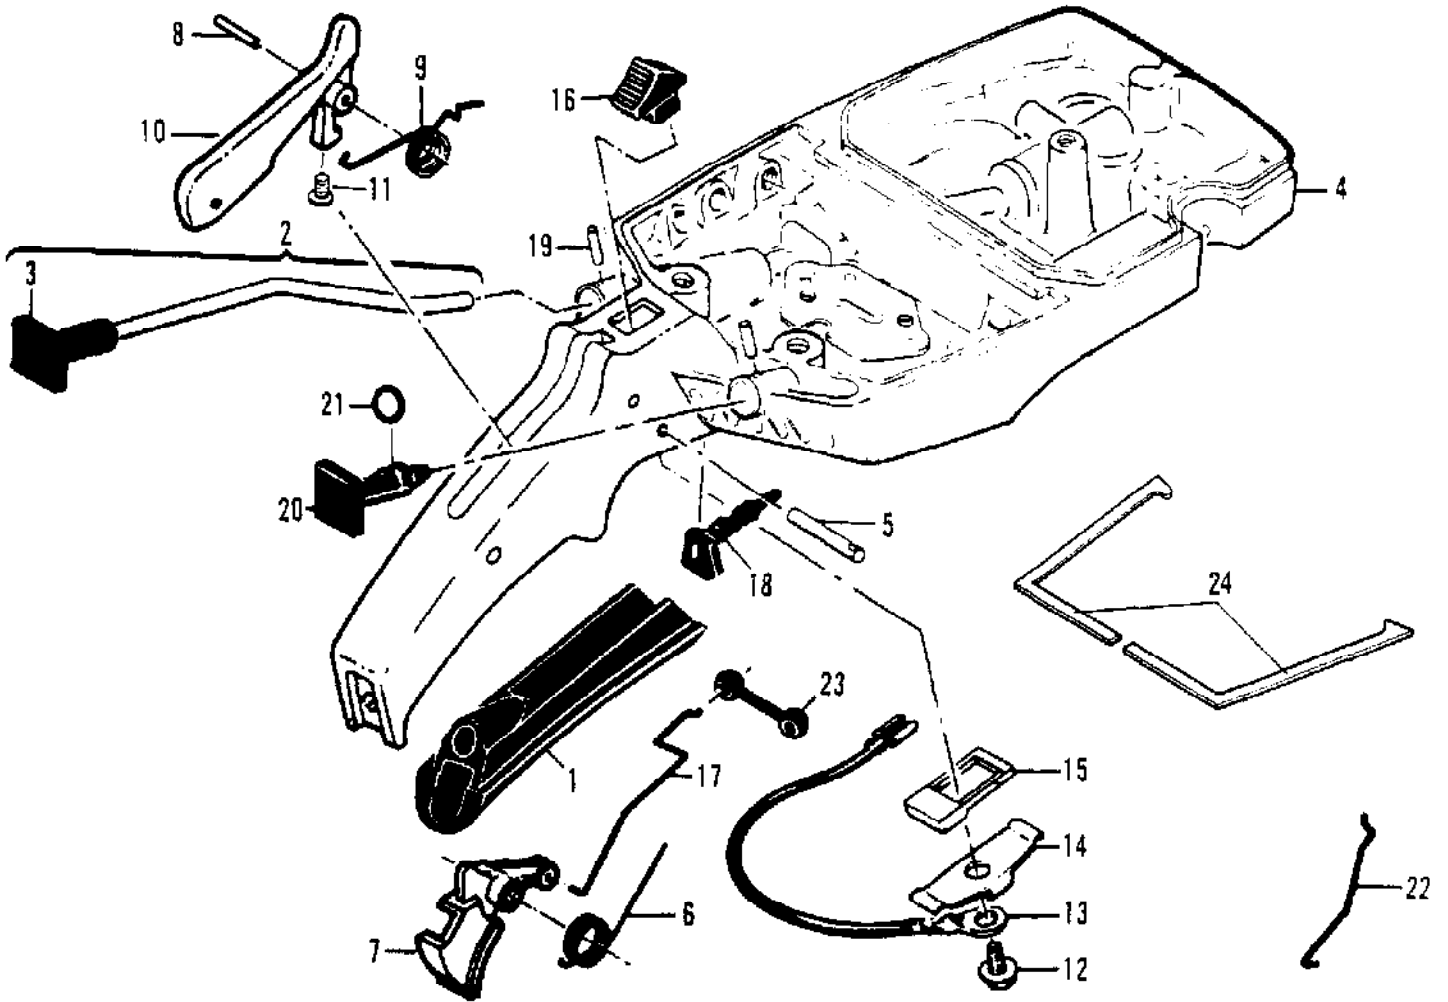

Ref #	Part Number	Qty	Description
1	89320	1	Insert - Handle Grip
2	216126	1	Button & Rod Assembly
3	95615	1	Button - Oiler
4	216127	1	Kit - Fuel Tank/Control
5	110378	1	Pin - Roll 3/16 x 15/16
6	92152	1	Spring - Trigger
7	214679	1	Trigger - Throttle
8	105654	1	Pin - Roll 1/8 x 7/8
9	92154	1	Spring - Trigger Release
10	214680	1	Release Asy - Trigger
11	111012	1	Screw - Pn Hd 4-40 x 5/16
12	110706	1	Screw - Pn Hd 8-18 x 1/2
13	214692	1	Wire Asy - Stop Switch
14	62451	1	Control - Switch
15	214691	1	Base - Switch
16	68846	1	Button - Switch
17	85107	1	Rod - Throttle
18	214701	1	Seal - Throttle Rod
19	105673	2	Pin - Roll 3/32 x 9/16
20	69041	1	Button - Choke
21	105614	1	"O" Ring
22	69042	1	Rod - Choke
23	69043	1	Snubber - Rod
24	219280	1	Set - Gaskets (L.H. and R.H.)