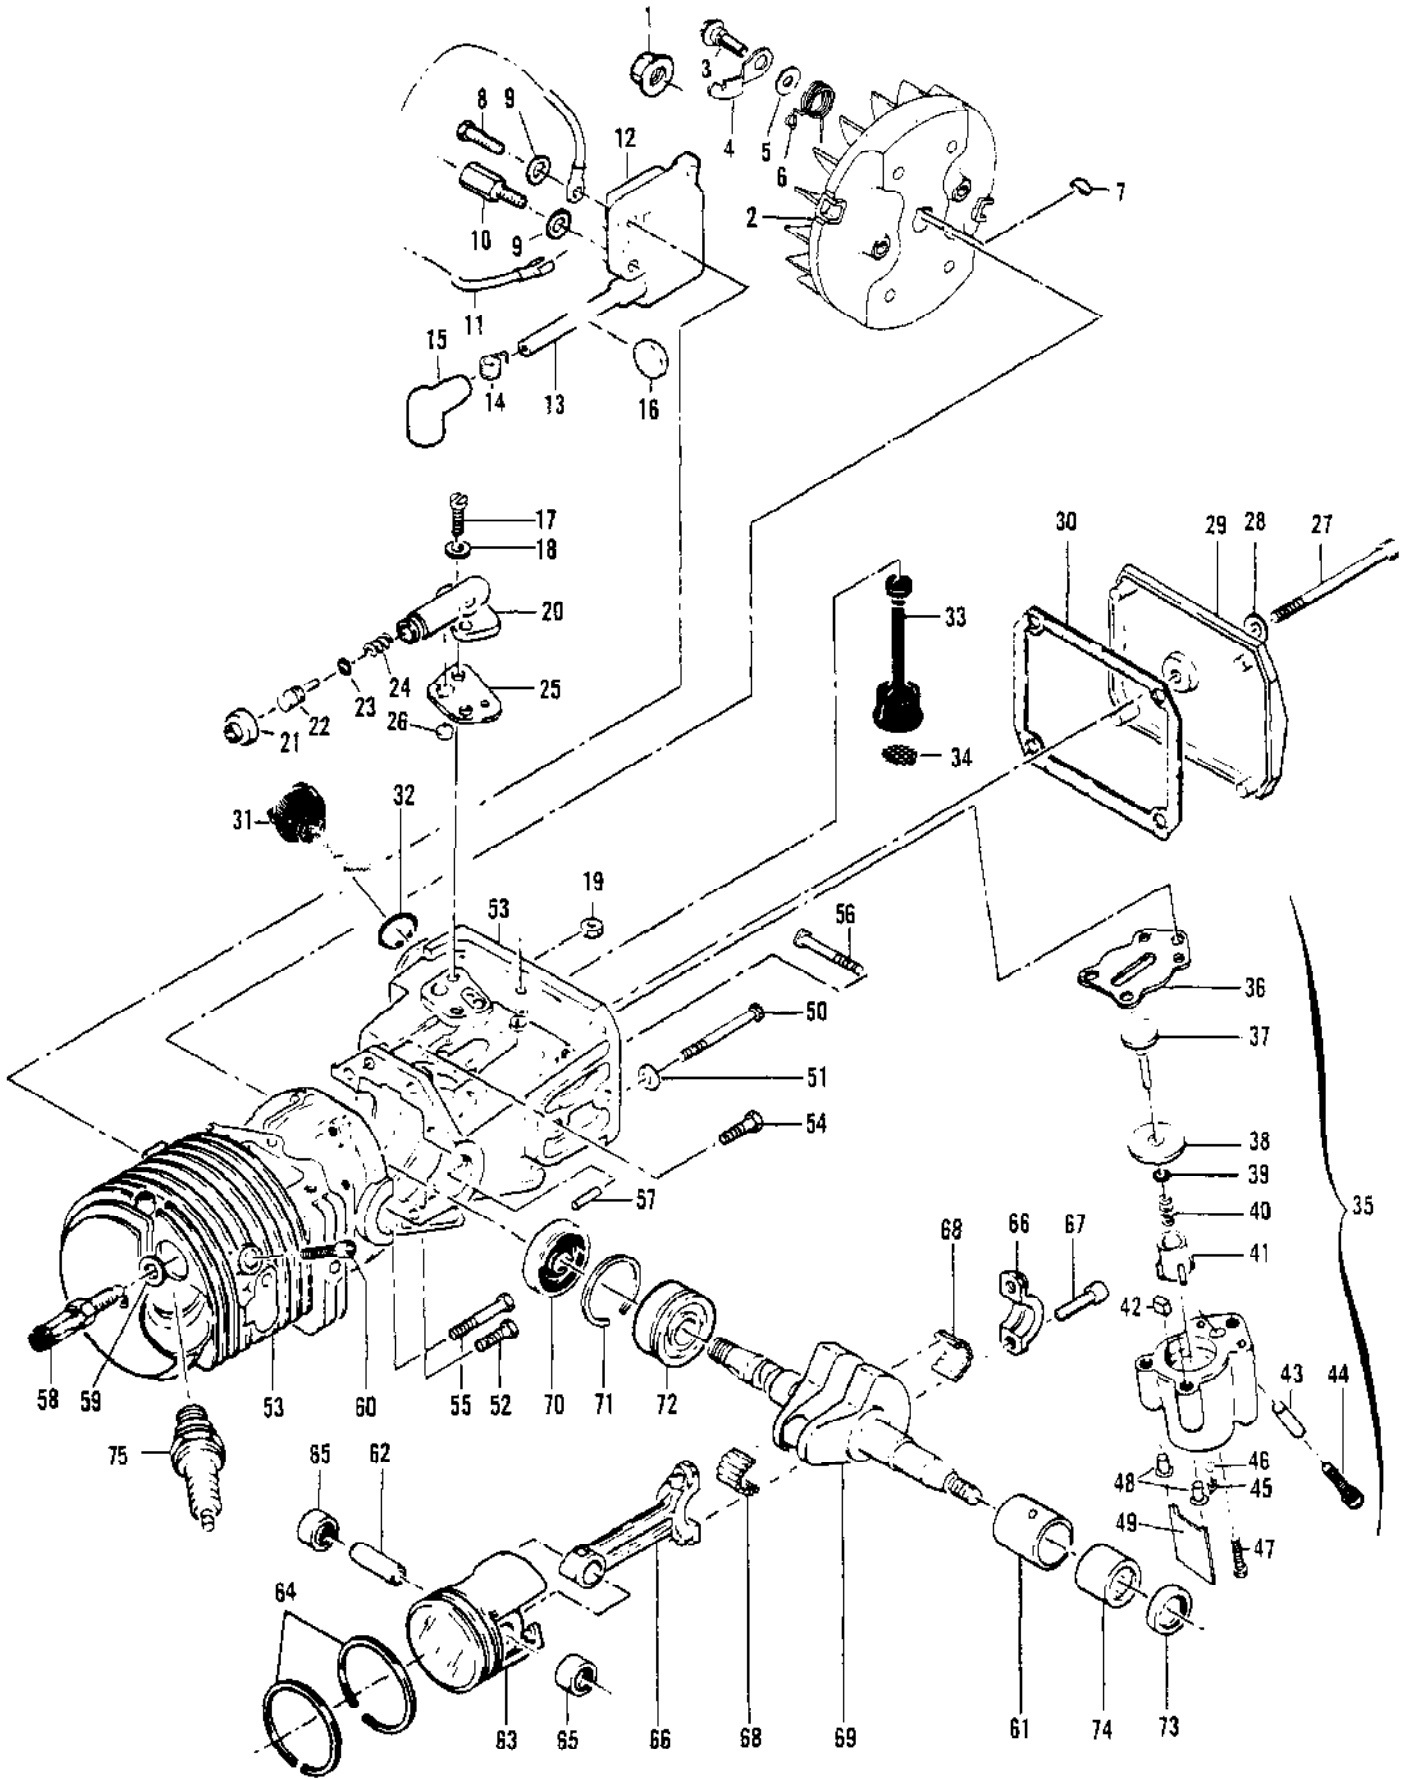

Ref #	Part Number	Qty	Description
1	110703	1	Nut - Hx 3/8-24
2	216739	1	Flywheel Assembly
3	93464	2	Screw - Pawl
4	93198	2	Pawl - Starter
5	93469	2	Washer - Pawl
6	214102	2	Spring - Pawl
7	100106	1	Key - Woodruff
8	110127	1	Screw - Hx Hd 10-24 x 7/8 (Sems)
9	100002	2	Washer - #10
10	83512	1	Stud - Special
11	84686-01	1	Wire Assembly - Ground
12	95553	1	Ignition - Electronic
13	95269	1	Wire Asy - Spark Plug
14	102556	1	Connector
15	95266	1	Boot
16	110995	1	Grommet
17	110338	2	Screw - Pn Hd 8-32 x 1/2
18	110613	2	Washer - #8
19	100955	1	Nut - Hx 8-32
20	84156	1	Housing - Pump
21	215151	1	Cap - Housing
22	62266	1	Plunger - Pump
23	105614	1	"O" Ring
24	66687	1	Spring - Pump
25	91669	1	Gasket - Pump
26	91668	1	Valve - Pump
27	110291	1	Screw - Pn Hd 10-24 x 2-5/8
28	110921	1	Washer - Sealing
29	218707	1	Cover - Oil Tank
30	86306	1	Gasket - Cover
31	216052	1	Cap - Oil Tank
32	101148	1	"O" Ring
33	91672	1	Hose Assembly - Oil
34	51506	1	Screen - Hose
35	215339	1	Kit - Pulse Pump
36	92874	1	Seal - Pulse Pump
37	214278	1	Piston Assembly - Pump
38	86182	1	Ring - Piston
39	105603	1	"O" Ring
40	60259	1	Spring - Piston
41	62227	1	Sleeve - Adjustment
42	91259	1	Pad - Pump
43	91774	1	Sleeve
44	216677	1	Screw - Hx Hd 10-24 x 7/8
45		1	Spring - Outlet Valve Not avaiable separately.
46		1	Ball Not avaiable separately.
47	110386	1	Screw - Hx Hd 8-32 x 1
48		2	Eyelets Not avaiable separately.
49			Clip - Sealing Not avaiable separately.
50	62106	4	Screw - Sealing
51	111025	4	Washer - Sealing
52	110288	1	Screw - Hx Hd 8-32 x 3/4
53	214671	1	Cylinder/C'Case Assembly
54	110288	2	Screw - Hx Hd 8-32 x 3/4
55	110618	1	Screw - Hx Hd 8-32 x 1-3/8