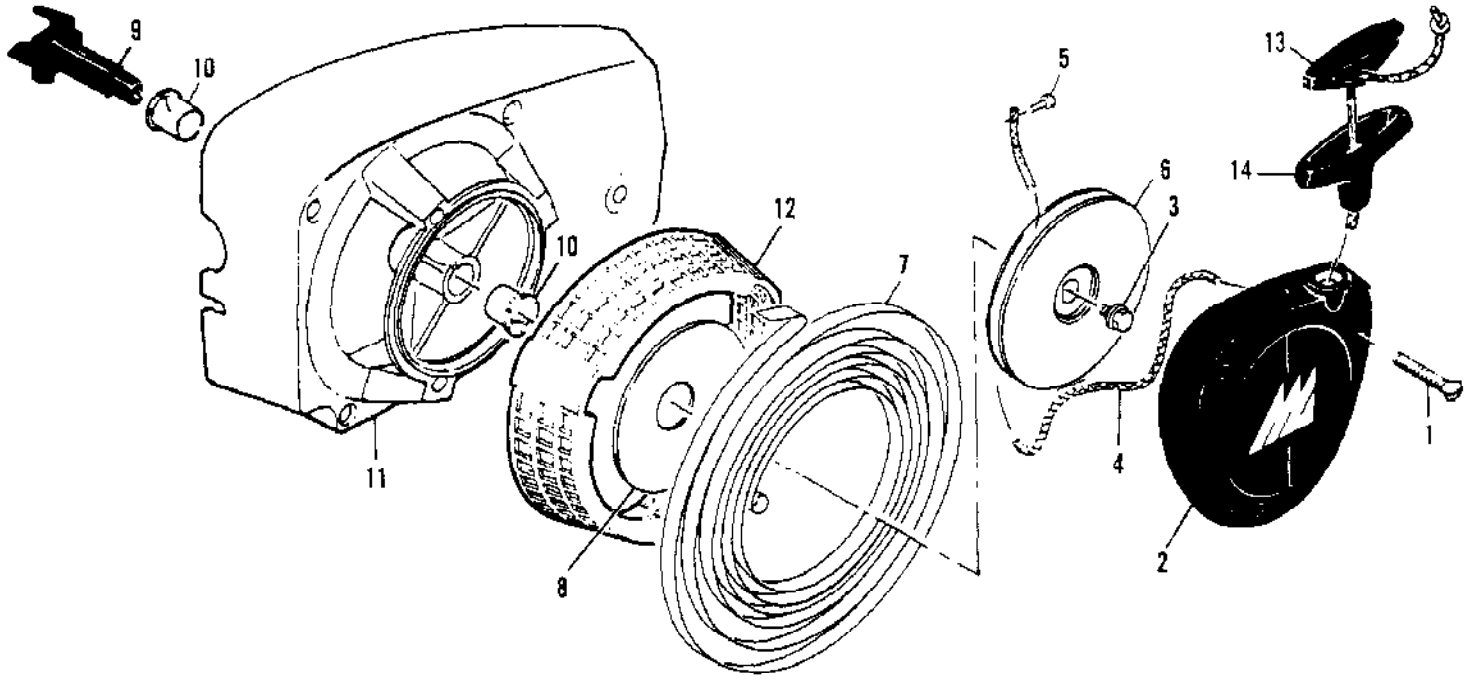

No  
Diagram  
Available  
  
Parts List  
Only

Ref #	Part Number	Qty	Description
	94074		16" Speed Mac Bar
	89502		16" Mac 10 Bar
	93778		20" Speed Mac Bar
	89503		20" Mac 10 Bar
	86846		24" Speed Mac Bar
	89504		24" Mac 10 Bar
	86847		28" Speed Mac Bar
	89505		28" Mac 10 Bar
	88167-12		16" PM370GX 60 C.L. Chain
	89974-12		16" SPR370GX 60 C.L. Chain
	88173-12		20" PM370GX 71 C.L. Chain
	89979-12		20" SPR370GX 71 C.L. Chain
	88175-12		24" PM370GX 81 C.L. Chain
	89981-12		24" SPR370GX 81 C.L. Chain
	93552-12		28" PM370GX 93 C.L. Chain
	89984-12		28" SPR370GX 93 C.L. Chain
	218739		File Plate No.
	218738		File Plate No.
	56698-23		7/32 Round File No. 1 Doz. Pak
	219161		7/32 Round File No. Twin Pak

Ref #	Part Number	Qty	Description
	217694	1	CHAIN BRAKE Asy
1	216634	1	Screw - Pan Hd 10-24 x 1/2
2	216633	1	Washer - Special
3	215911	1	Lever Asy
4	214366	1	Pin Asy - Roller
5	93085	1	Spring - Brake
6	217235	1	Latch
7	93669	1	Pivot - Latch
8	93081	1	Band - Brake
9	93082	1	Pin - Band Anchor
10	216771	1	Housing Asy - Brake
11	216636	1	Screw - Fil Hd 10-24 x 2-3/4
12	110582	1	Washer - #10
13	61705	1	Nut - Bar Adjusting
14	100002	1	Washer - #10
15	102067	1	Nut - Hx 10-24
16	91246	1	Pin - Lever Pivot
17	91245	1	Washer - Thrust