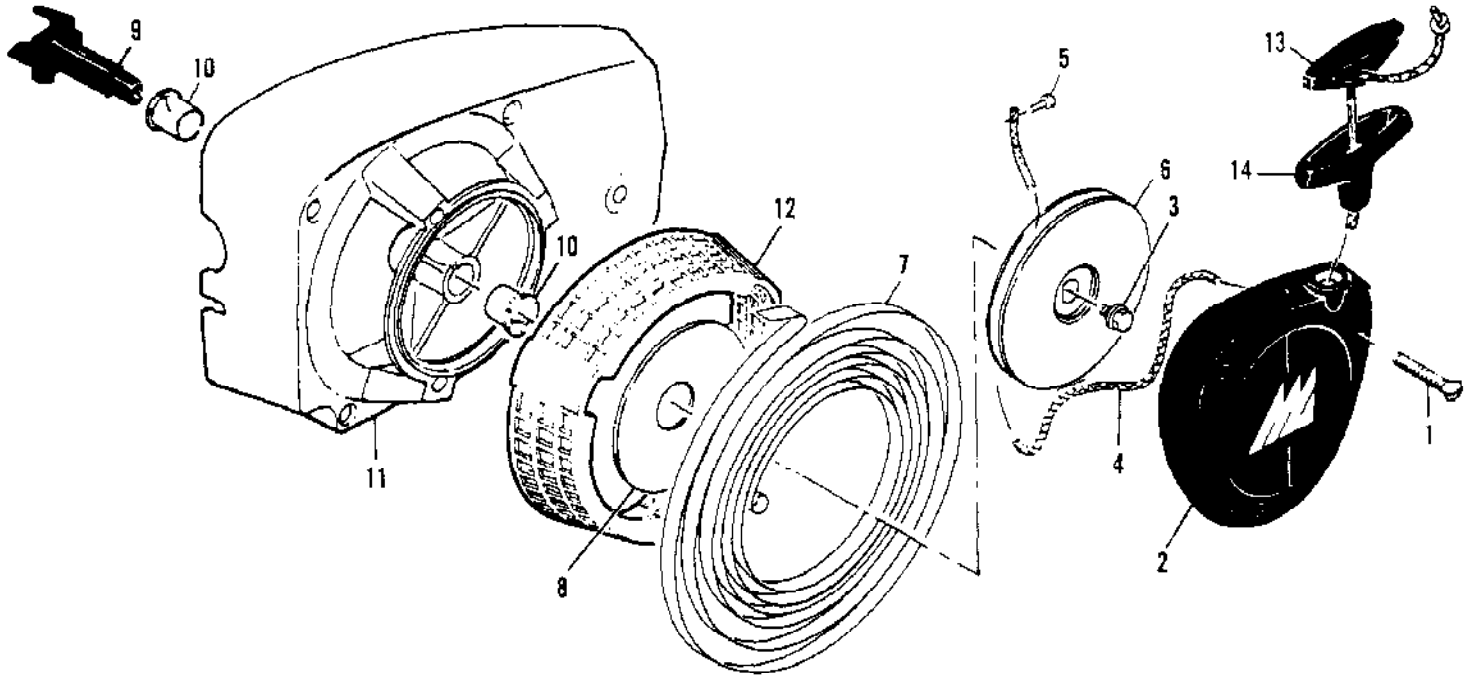

No
Diagram
Available

Parts List
Only

Ref #	Part Number	Qty	Description
	94074		16" Speed Mac Bar
	89502		16" Mac 10 Bar
	93778		20" Speed Mac Bar
	89503		20" Mac 10 Bar
	86846		24" Speed Mac Bar
	89504		24" Mac 10 Bar
	86847		28" Speed Mac Bar
	89505		28" Mac 10 Bar
	88167-12		16" PM370GX 60 C.L. Chain
	89974-12		16" SPR370GX 60 C.L. Chain
	88173-12		20" PM370GX 71 C.L. Chain
	89979-12		20" SPR370GX 71 C.L. Chain
	88175-12		24" PM370GX 81 C.L. Chain
	89981-12		24" SPR370GX 81 C.L. Chain
	93552-12		28" PM370GX 93 C.L. Chain
	89984-12		28" SPR370GX 93 C.L. Chain
	218739		File Plate No.
	218738		File Plate No.
	56698-23		7/32 Round File No. 1 Doz. Pak
	219161		7/32 Round File No. Twin Pak

Ref #	Part Number	Qty	Description
	217694	1	CHAIN BRAKE Asy
1	216634	1	Screw - Pan Hd 10-24 x 1/2
2	216633	1	Washer - Special
3	215911	1	Lever Asy
4	214366	1	Pin Asy - Roller
5	93085	1	Spring - Brake
6	217235	1	Latch
7	93669	1	Pivot - Latch
8	93081	1	Band - Brake
9	93082	1	Pin - Band Anchor
10	216771	1	Housing Asy - Brake
11	216636	1	Screw - Fil Hd 10-24 x 2-3/4
12	110582	1	Washer - #10
13	61705	1	Nut - Bar Adjusting
14	100002	1	Washer - #10
15	102067	1	Nut - Hx 10-24
16	91246	1	Pin - Lever Pivot
17	91245	1	Washer - Thrust