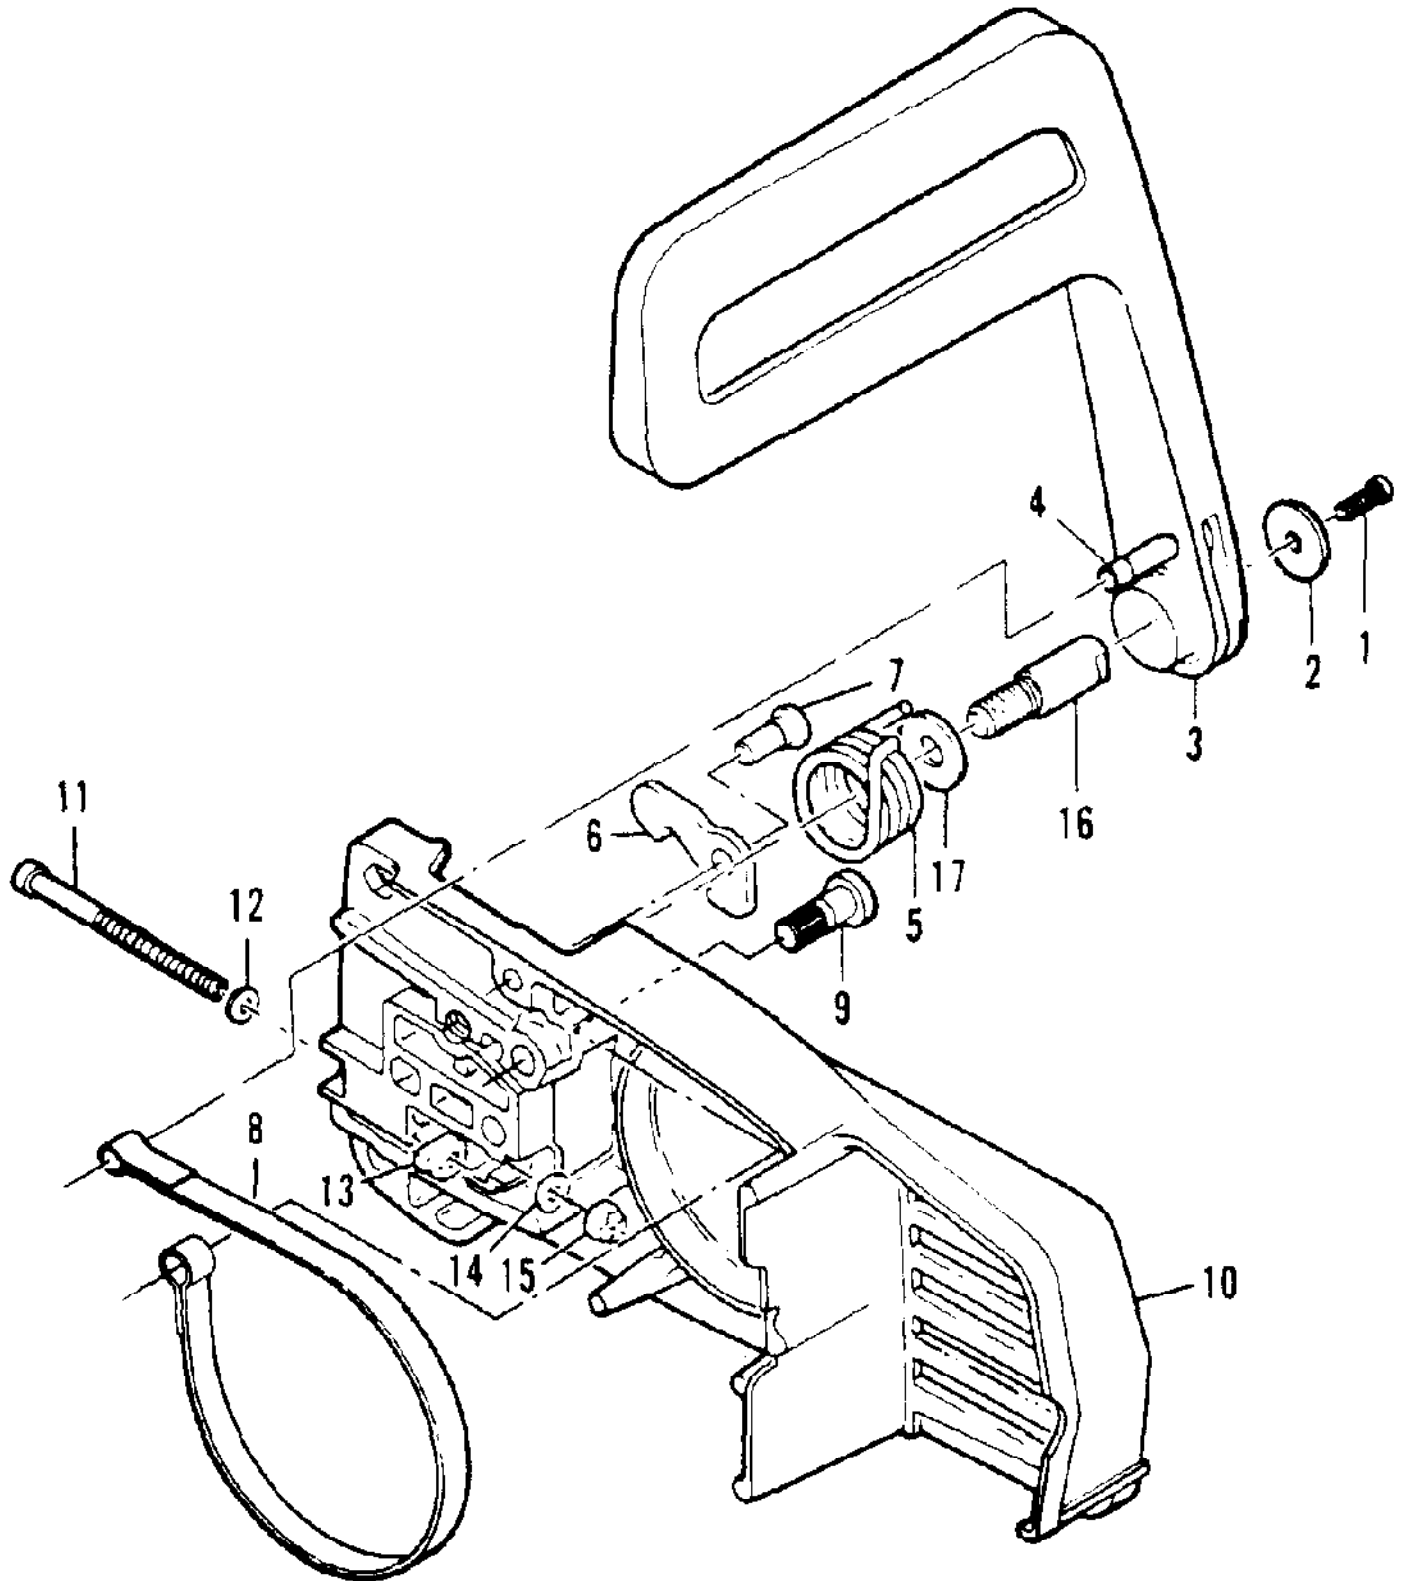

No
Diagram
Available

Parts List
Only

Ref #	Part Number	Qty	Description
	94074		16" Speed Mac Bar
	89502		16" Mac 10 Bar
	93778		20" Speed Mac Bar
	89503		20" Mac 10 Bar
	86846		24" Speed Mac Bar
	89504		24" Mac 10 Bar
	86847		28" Speed Mac Bar
	89505		28" Mac 10 Bar
	88167-12		16" PM370GX 60 C.L. Chain
	89974-12		16" SPR370GX 60 C.L. Chain
	88173-12		20" PM370GX 71 C.L. Chain
	89979-12		20" SPR370GX 71 C.L. Chain
	88175-12		24" PM370GX 81 C.L. Chain
	89981-12		24" SPR370GX 81 C.L. Chain
	93552-12		28" PM370GX 93 C.L. Chain
	89984-12		28" SPR370GX 93 C.L. Chain
	218739		File Plate No.
	218738		File Plate No.
	56698-23		7/32 Round File No. 1 Doz. Pak
	219161		7/32 Round File No. Twin Pak

Ref #	Part Number	Qty	Description
	217694	1	CHAIN BRAKE Asy
1	216634	1	Screw - Pan Hd 10-24 x 1/2
2	216633	1	Washer - Special
3	215911	1	Lever Asy
4	214366	1	Pin Asy - Roller
5	93085	1	Spring - Brake
6	217235	1	Latch
7	93669	1	Pivot - Latch
8	93081	1	Band - Brake
9	93082	1	Pin - Band Anchor
10	216771	1	Housing Asy - Brake
11	216636	1	Screw - Fil Hd 10-24 x 2-3/4
12	110582	1	Washer - #10
13	61705	1	Nut - Bar Adjusting
14	100002	1	Washer - #10
15	102067	1	Nut - Hx 10-24
16	91246	1	Pin - Lever Pivot
17	91245	1	Washer - Thrust