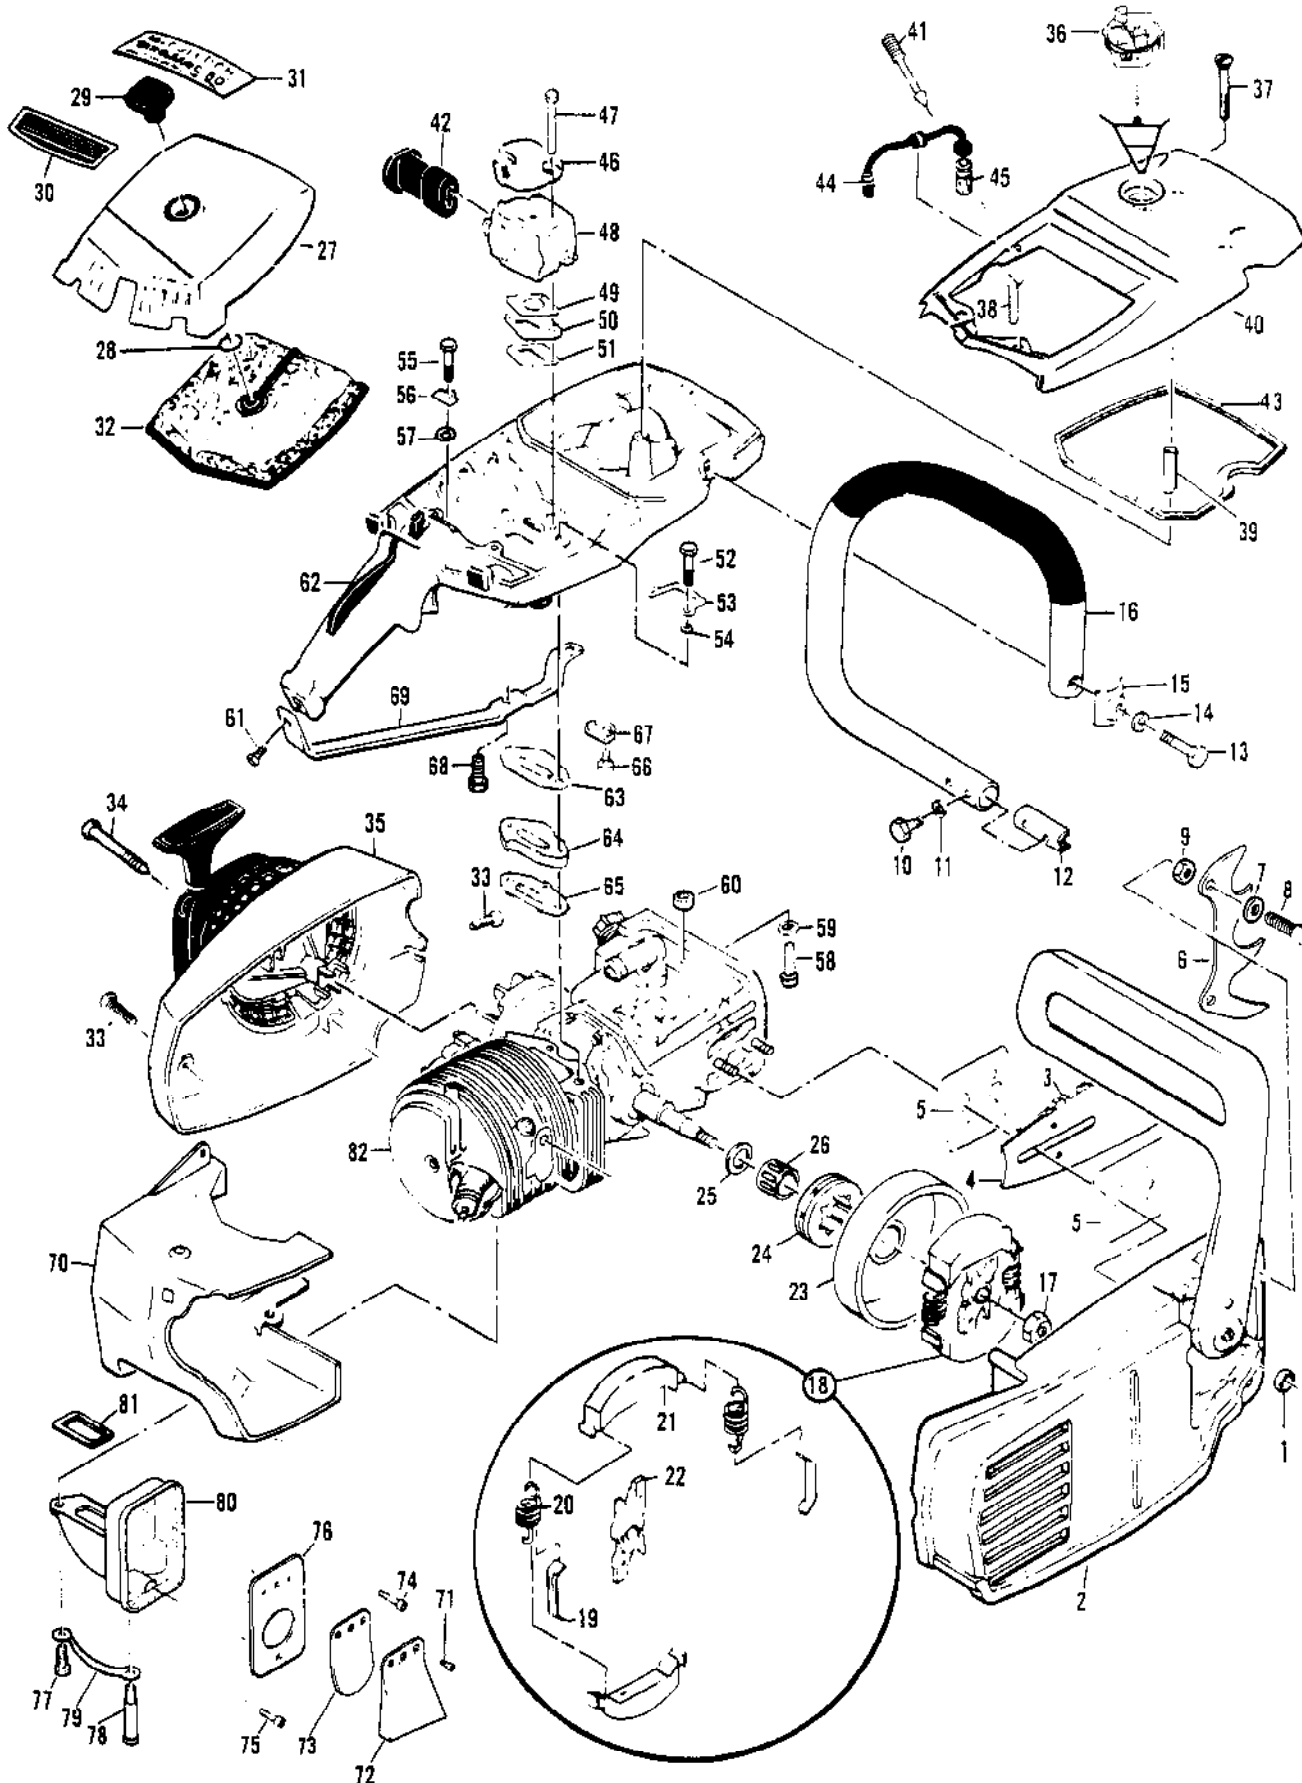

Ref #	Part Number	Qty	Description
1	216640	2	Nut - Hx 5/16-24
2		1	CHAIN BRAKE See "Chain Brake Assembly" illustration and parts list.
3		1	Chain Assembly See "Bar/Chain/Chain Sharpening Tools" parts list.
4		1	Bar Assembly See "Bar/Chain/Chain Sharpening Tools" parts list.
5	64330	1	Set - Bar Plates (2)
6	93668	1	Spike
7	216683	2	Washer - Special
8	213042	2	Screw - Skt Hd 10-24 x 5/8
9	216682	2	Nut - Hx Lock 10-24
10	216677	2	Screw - Hx Hd 10-24 x 7/8
11	100352	2	Washer - #10
12	89727	1	Retainer - Frame
13	216638	1	Screw - Hx Hd 1/4-20 x 1-1/2
14	100153	1	Washer - Lock 1/4
15	216639	1	Clamp - Frame
16	214549	1	Frame & Grip Assembly
17	86113	1	Nut - Hx 3/8-24 (L.H.)
18	214301	1	Clutch Assembly
19	64583	2	Retainer - Spring
20	83223	2	Spring - Clutch
21	67233	1	Kit - Clutch Shoe
22	214300	1	Rotor - Clutch
23	95165	1	Drum & Sprocket Asy 7T .375P
24	86951	1	Sprocket - 77 .375P
25	86958	1	Washer - Sprocket
26	110971	1	Bearing - Sprocket
27	91543	1	Cover Asy - Air Cleaner
28	110565	1	Ring - Retaining
29	68529	1	Knob - Cover
30	216138	1	Plate - Name
31	216054	1	Plate - Instruction
32	69922	1	Filter - Air
33	110741	2	Screw - Pan Hd 10-24 x 1/2
34	87871	3	Screw - Special
35		1	Fan Housing/Starter Asy See "Fan Housing/Starter Assembly" illustration and parts list.
36	216053	1	Cap Asy - Fuel W/Retainer
37	216678	1	Screw - Oval Hd 10-24 x 2-3/8
38	101986	2	Screw - Oval Hd 10-24 x 1
39	87840	1	Spacer
40	88650	1	Cover - Fuel Tank
41	87932	1	Screw - Idle Adjustment
42	87665	1	Boot - Carburetor Adjustment
43	69345	1	Gasket - Cover
44	215208	1	Hose Asy - Fuel
45	215714	1	Pickup Asy - Fuel
46	69952	1	Bracket - Air Cleaner
47	103357	2	Bolt - Hx Hd 10-24 x 2-1/4
48		1	Carburetor Asy See "Carburetor Assembly" illustration and parts list.