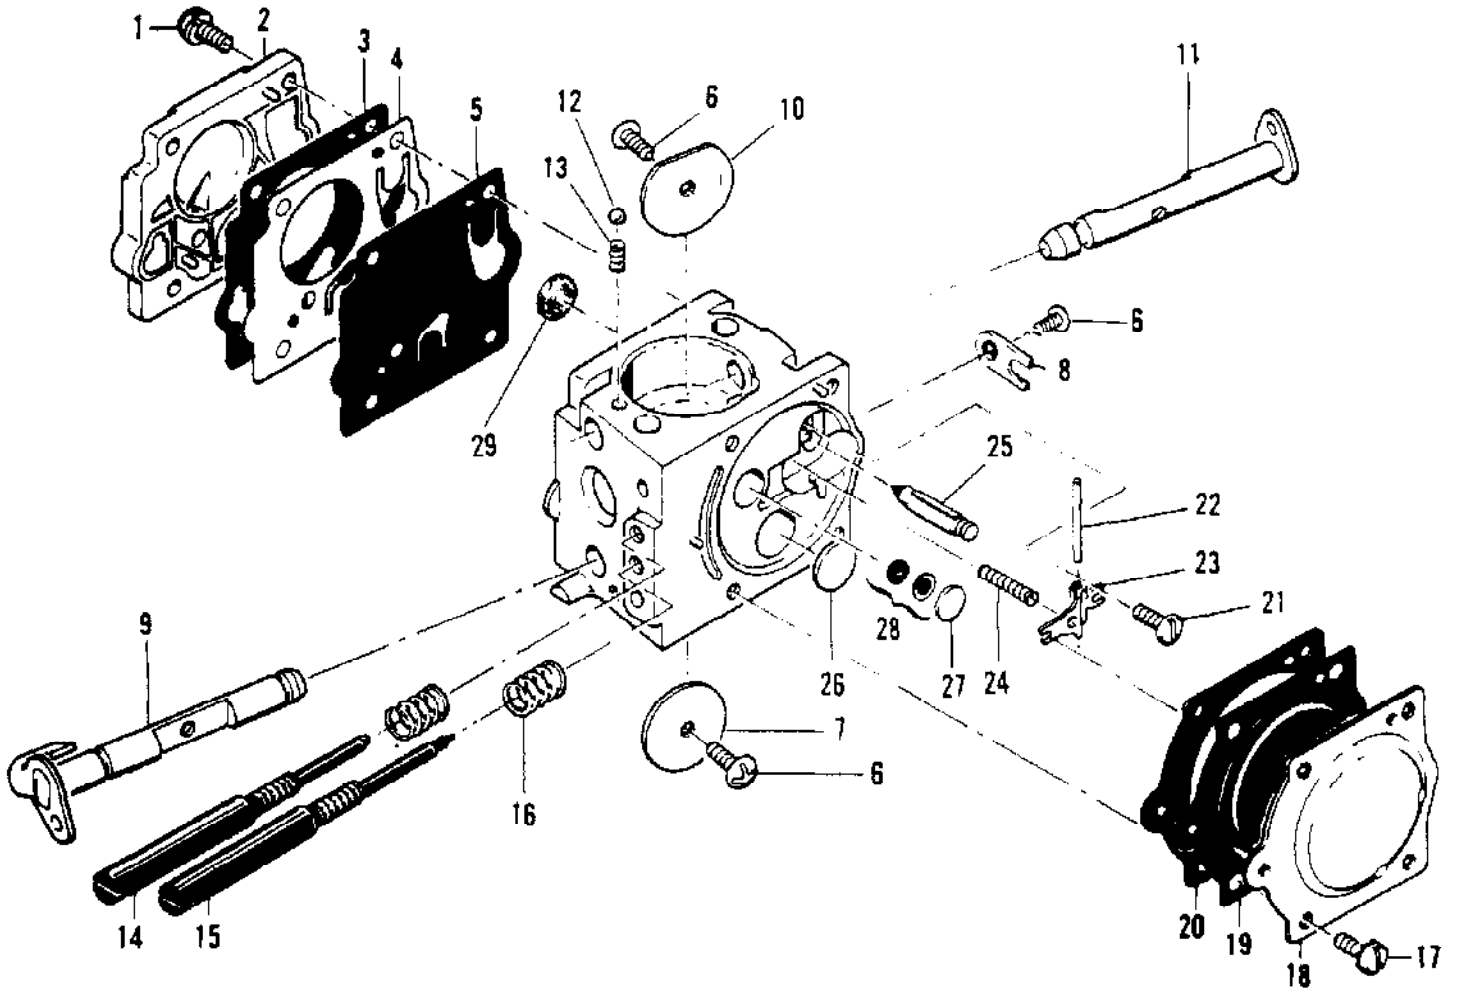

No
Diagram
Available

Parts List
Only

Ref #	Part Number	Qty	Description
	94074		16" Speed Mac Bar
	89502		16" Mac 10 Bar
	93778		20" Speed Mac Bar
	89503		20" Mac 10 Bar
	86846		24" Speed Mac Bar
	89504		24" Mac 10 Bar
	86847		28" Speed Mac Bar
	89505		28" Mac 10 Bar
	88167-12		16" PM370GX 60 C.L. Chain
	89974-12		16" SPR370GX 60 C.L. Chain
	88173-12		20" PM370GX 71 C.L. Chain
	89979-12		20" SPR370GX 71 C.L. Chain
	88175-12		24" PM370GX 81 C.L. Chain
	89981-12		24" SPR370GX 81 C.L. Chain
	93552-12		28" PM370GX 93 C.L. Chain
	89984-12		28" SPR370GX 93 C.L. Chain
	218739		File Plate No.
	218738		File Plate No.
	56698-23		7/32 Round File No. 1 Doz. Pak
	219161		7/32 Round File No. Twin Pak

Ref #	Part Number	Qty	Description
	217694	1	CHAIN BRAKE Asy
1	216634	1	Screw - Pan Hd 10-24 x 1/2
2	216633	1	Washer - Special
3	215911	1	Lever Asy
4	214366	1	Pin Asy - Roller
5	93085	1	Spring - Brake
6	217235	1	Latch
7	93669	1	Pivot - Latch
8	93081	1	Band - Brake
9	93082	1	Pin - Band Anchor
10	216771	1	Housing Asy - Brake
11	216636	1	Screw - Fil Hd 10-24 x 2-3/4
12	110582	1	Washer - #10
13	61705	1	Nut - Bar Adjusting
14	100002	1	Washer - #10
15	102067	1	Nut - Hx 10-24
16	91246	1	Pin - Lever Pivot
17	91245	1	Washer - Thrust

Ref #	Part Number	Qty	Description
1	89320	1	Insert - Handle Grip
2	216126	1	Button & Rod Assembly
3	95615	1	Button - Oiler
4	216127	1	Kit - Fuel Tank/Control
5	110378	1	Pin - Roll 3/16 x 15/16
6	92152	1	Spring - Trigger
7	214679	1	Trigger - Throttle
8	105654	1	Pin - Roll 1/8 x 7/8
9	92154	1	Spring - Trigger Release
10	214680	1	Release Asy - Trigger
11	111012	1	Screw - Pn Hd 4-40 x 5/16
12	110706	1	Screw - Pn Hd 8-18 x 1/2
13	214692	1	Wire Asy - Stop Switch
14	62451	1	Control - Switch
15	214691	1	Base - Switch
16	68846	1	Button - Switch
17	85107	1	Rod - Throttle
18	214701	1	Seal - Throttle Rod
19	105673	2	Pin - Roll 3/32 x 9/16
20	69041	1	Button - Choke
21	105614	1	"O" Ring
22	69042	1	Rod - Choke
23	69043	1	Snubber - Rod
24	219280	1	Set - Gaskets (L.H. and R.H.)