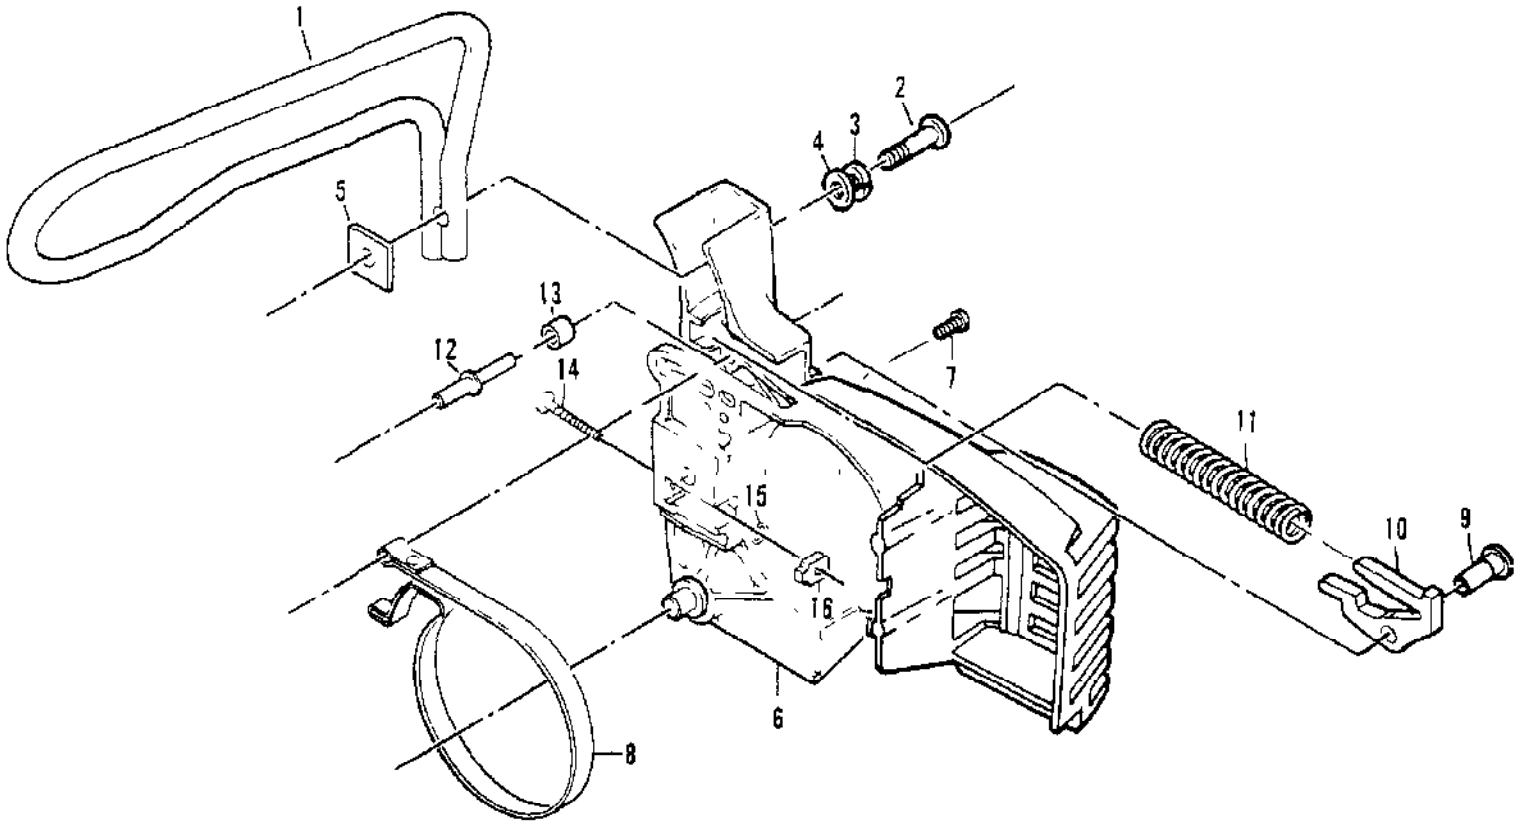

Ref #	Part Number	Qty	Description
	214082B	1	Carburetor Asy - Walbro MDC 16
	214082	1	Carburetor Asy - Walbro MDC 15
1		2	Screw - Plate Not available separately.
2		1	Plate - Choke Not available separately.
3		1	Ball - Choke friction Not available separately.
4		1	Spring - Choke friction Not available separately.
5		1	Plate - Throttle Not available separately.
6		1	Screw - Clip Not available separately.
7		1	Clip - Throttle shaft Not available separately.
8		1	Shaft Asy - Throttle Not available separately.
9	86446	1	Needle - Idle
10	86447	1	Needle - High speed
11	67502	2	Spring - Needle
12		4	Screw Asy - Body Not available separately.
13		1	Cover Asy - Pump Not available separately.
14	85629	1	Kit - Vent screen
15	68563	1	Diaphragm - Fuel pump
16	85035	1	Gasket - Pump diaphragm
17		1	Body - Fuel pump Not available separately.
18	85036	1	Diaphragm - Metering
19	85034	1	Gasket - Diaphragm
20	67500	1	Screw - Lever pin
21	67508	1	Pin - Lever
22	85059	1	Kit - Needle & Lever
23	68567	1	Spring - Lever
24	68559	1	Plug - Welsh 7/16
25	83758	1	Kit - Check valve
26	68560	1	Plug - Welsh 1/2
27		1	Spring - Throttle return Not available separately.
28		1	Ring - Retaining Not available separately.
29	93437	1	Latch Asy - Throttle
30		1	Screw - Long lock Not available separately.
31		1	Latch - Throttle Not available separately.
32		1	Spring - Compression Not available separately.