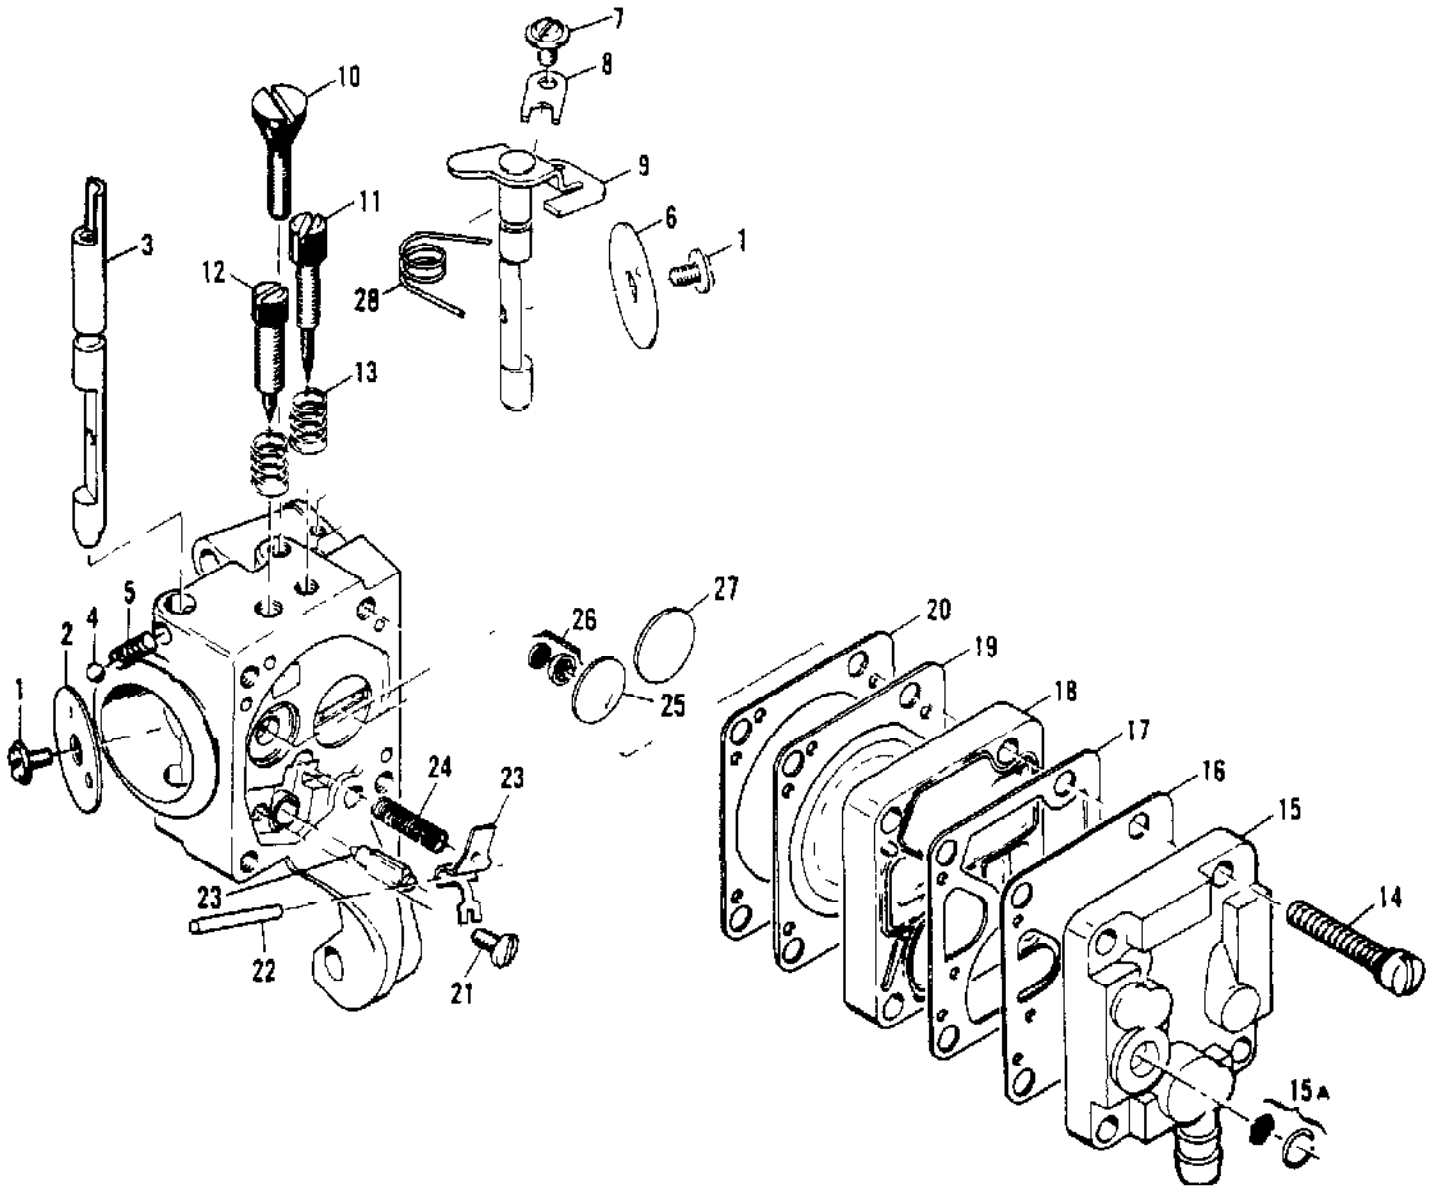

Ref #	Part Number	Qty	Description
	90918	1	Carburetor Asy
1	83755	2	Screw - Plate
2	68556	1	Plate - Choke
3	85033	1	Shaft - Choke
4	100302	1	Ball - Choke friction
5	67504	1	Spring - Choke friction
6	68553	1	Plate - Throttle
7	70798	1	Screw - Clip
8	68554	1	Clip -Throttle shaft
9	90471	1	Shaft Asy - Throttle
10	68566	1	Screw-Idle speed
11	86446	1	Needle - Idle
12	86447	1	Needle - High speed
13	67502	2	Spring - Needle
14	68564	4	Screw Asy - Body
15	91347	1	Cover Asy - Pump
15A	85629	1	Kit - Vent screen
16	68563	1	Diaphram - Fuel pump
17	85035	1	Gasket - Pump diaphragm
18	85030	1	Body - Fuel pump
19	85036	1	Diaphragm - Metering
20	85034	1	Gasket - Diaphragm
21	67500	1	Screw - Lever pin
22	67508	1	Pin - Lever
23	85059	1	Kit - Needle & lever
24	68567	1	Spring - Lever
25	68559	1	Plug - Welsh 7/16
26	83758	1	Kit - Check valve
27	68560	1	Plug - Welsh 1/2
28	89785	1	Spring - Throttle return
	86463		Repair Kit

Ref #	Part Number	Qty	Description
	90570B		CHAIN BRAKE Asy
1	102762	1	Screw - Hx hd 10-24 x 1/2
2	101194	1	Washer - Lock #10
3	110712	1	Washer
4	90580	1	Band & Lever
5	90587A	1	Spring - Brake Actuator
6	90588	1	Guide - Spring
7	90967	1	Washer - Actuating Lever
8	90571C	1	Kit - Housing/Spring
9	103047	1	Pin
10	100001	1	Washer
11	110946	1	Screw Drive - 6 x 5/16
12	110955	1	Screw - Set 8-32 x 1/2
13	90658	1	Screw - Adjusting
14	110907	1	Ring - Retaining
15	84929	1	Nut - Bar adjusting
16	90576	1	Lever - Actuator
17	110913	1	Fastener - Springtip