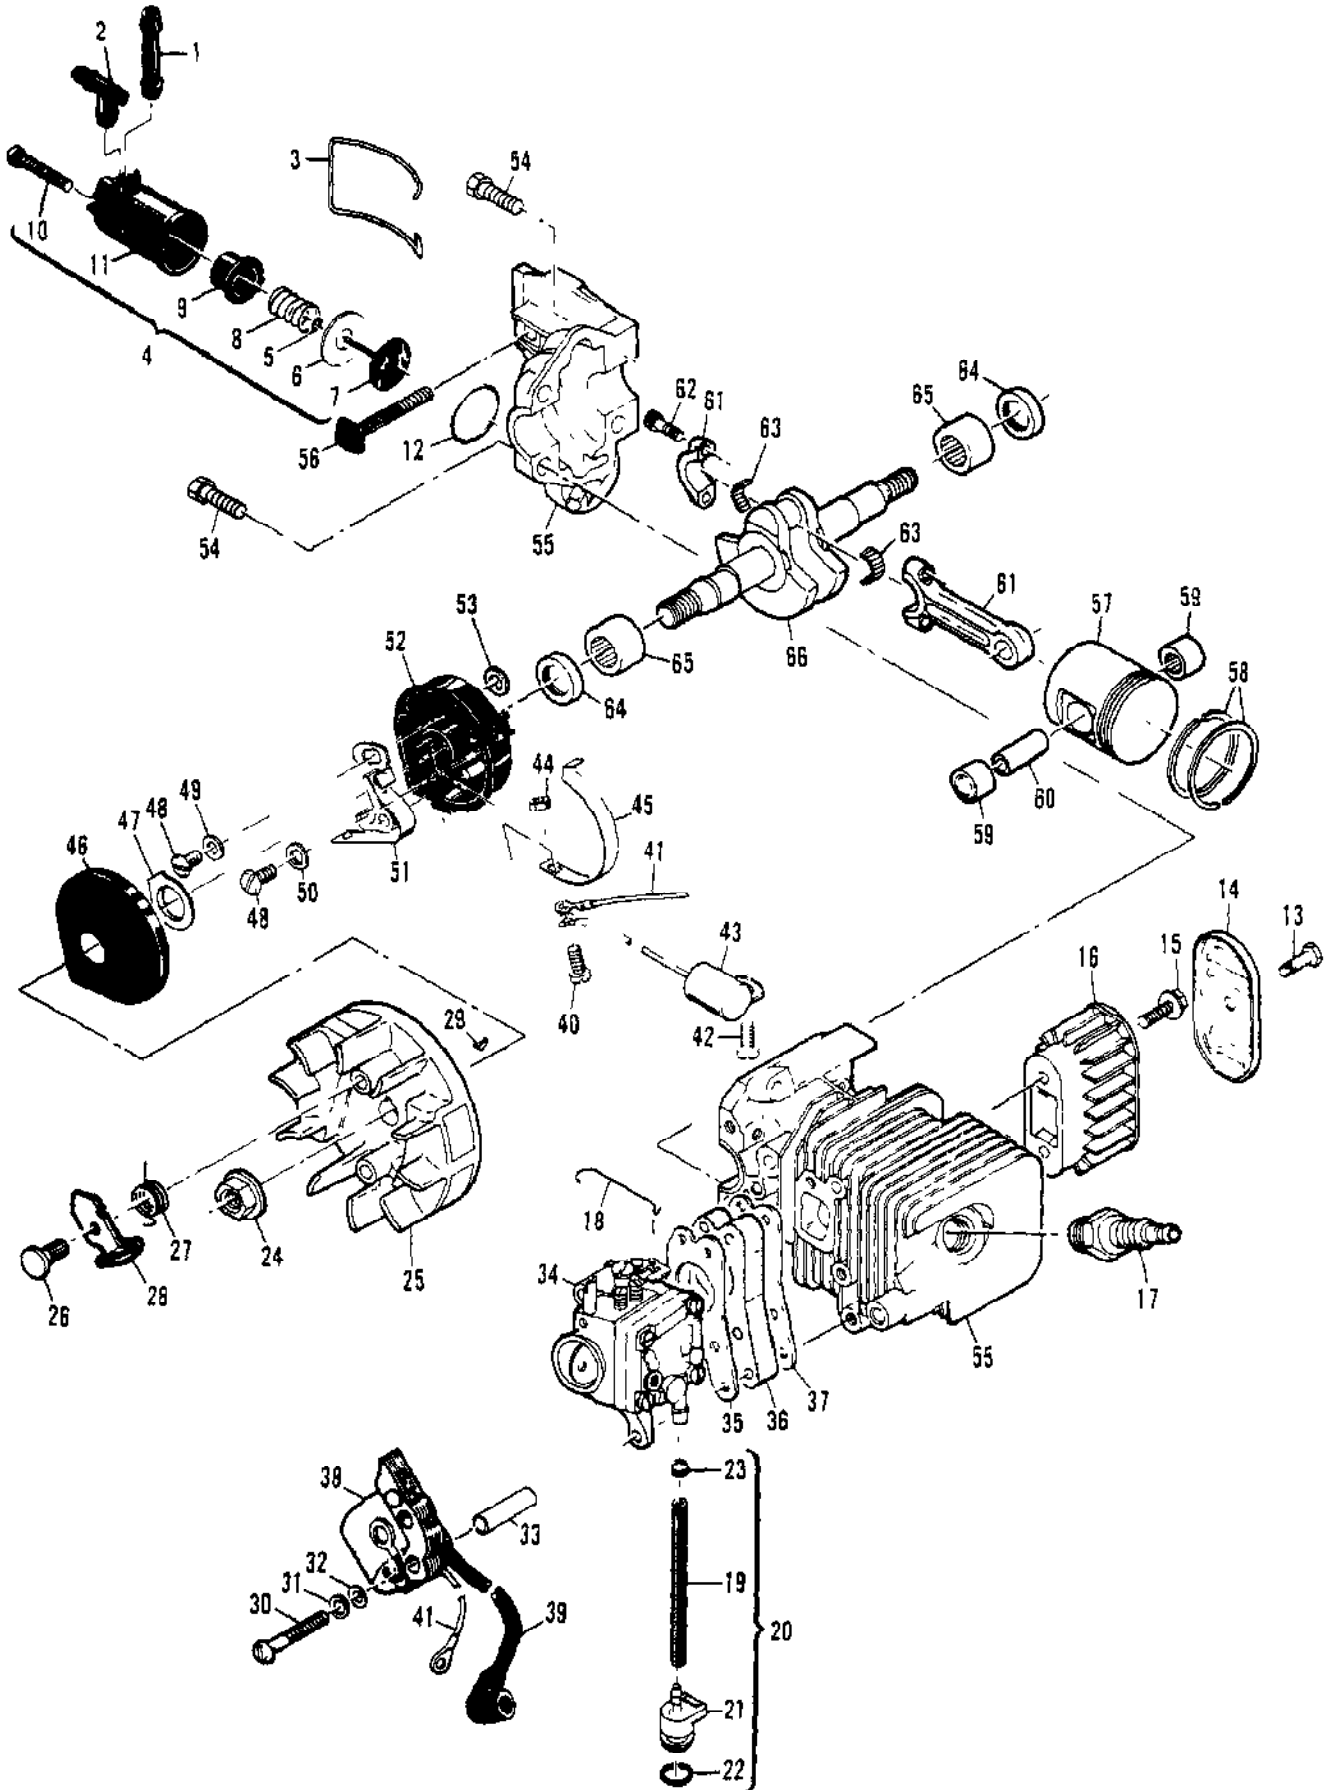

Ref #	Part Number	Qty	Description
1	83898	1	Connector - Outlet
2	84613	1	Connector - Pump
3	83896	1	Ball - Mounting
4	83886	1	Pump Asy - Oiler
5	105603	1	"O" Ring
6	85769	1	Ring - Pump piston
7	92204	1	Piston Asy - Pump
8	83891	1	Spring - Pump
9	83890	1	Sleeve - Pump
10	110651	1	Screw - Adjustment
11	83887	1	Body Asy - Pump
12	110653	1	"O" Ring
13	110674	1	Screw - Hx hd 10-24 x 1/2
14	89684	1	Cover - Muffler
15	110928	2	Screw - Hx hd 10-24 x 1/2
16	89682	1	Body - Muffler
17	63097	1	Spark Plug
18	89274	1	Rod - Throttle
19	89059	1	Hose - Fuel
20	90661	1	Kit - Fuel Hose
19	90659	1	Hose - Fuel
21	90660	1	Adaptor - Fuel hose
22	110908	1	"O" Ring
23	87826	1	Clamp
24	110970	1	Nut - Hx 5/16-24
24	110931	1	Nut - Hx 3/8-24
25	91961	1	Flywheel & Pawl Asy
26	68796	2	Pin - Pawl
27	92898	2	Spring - Pawl
28	91872	2	Pawl - Starter
25	69806	1	Flywheel & Pawl Asy
26	68796	2	Pin - Pawl
27	67814	2	Spring - Pawl
28	69103	2	Pawl - Starter
29	102164	1	Key - Woodruff
29	100106	1	Key - Woodruff
30	110586	3	Screw - Pan hd 8-32 x 1-3/4
31	105976	3	Washer - #8
32	67177	3	Washer - Insulating
33	68198	3	Tube - Insulating
34			Carburetor Asy See "Carburetor Assembly" illustration & parts list.
35	68197	1	Gasket - Carburetor
36	90713	1	Insulator - Carburetor
37	90714	1	Gasket - Insulator
38	84957	1	Coil & Lamination Asy
39	50120	1	Wire Asy - Spark plug
40	110364	1	Screw - Pan hd 6-32 x 5/8
41	69344	1	Wire Asy - Coil
42	110041	1	Screw - Pan hd 8-32 x 1/2 s/t
43	85358	1	Condenser
44	100035	1	Nut - Hx 6-32
45	84502	1	Connector - Stop switch
46	67841	1	Cover - Breaker box
47	69323	1	Seal - Breaker box