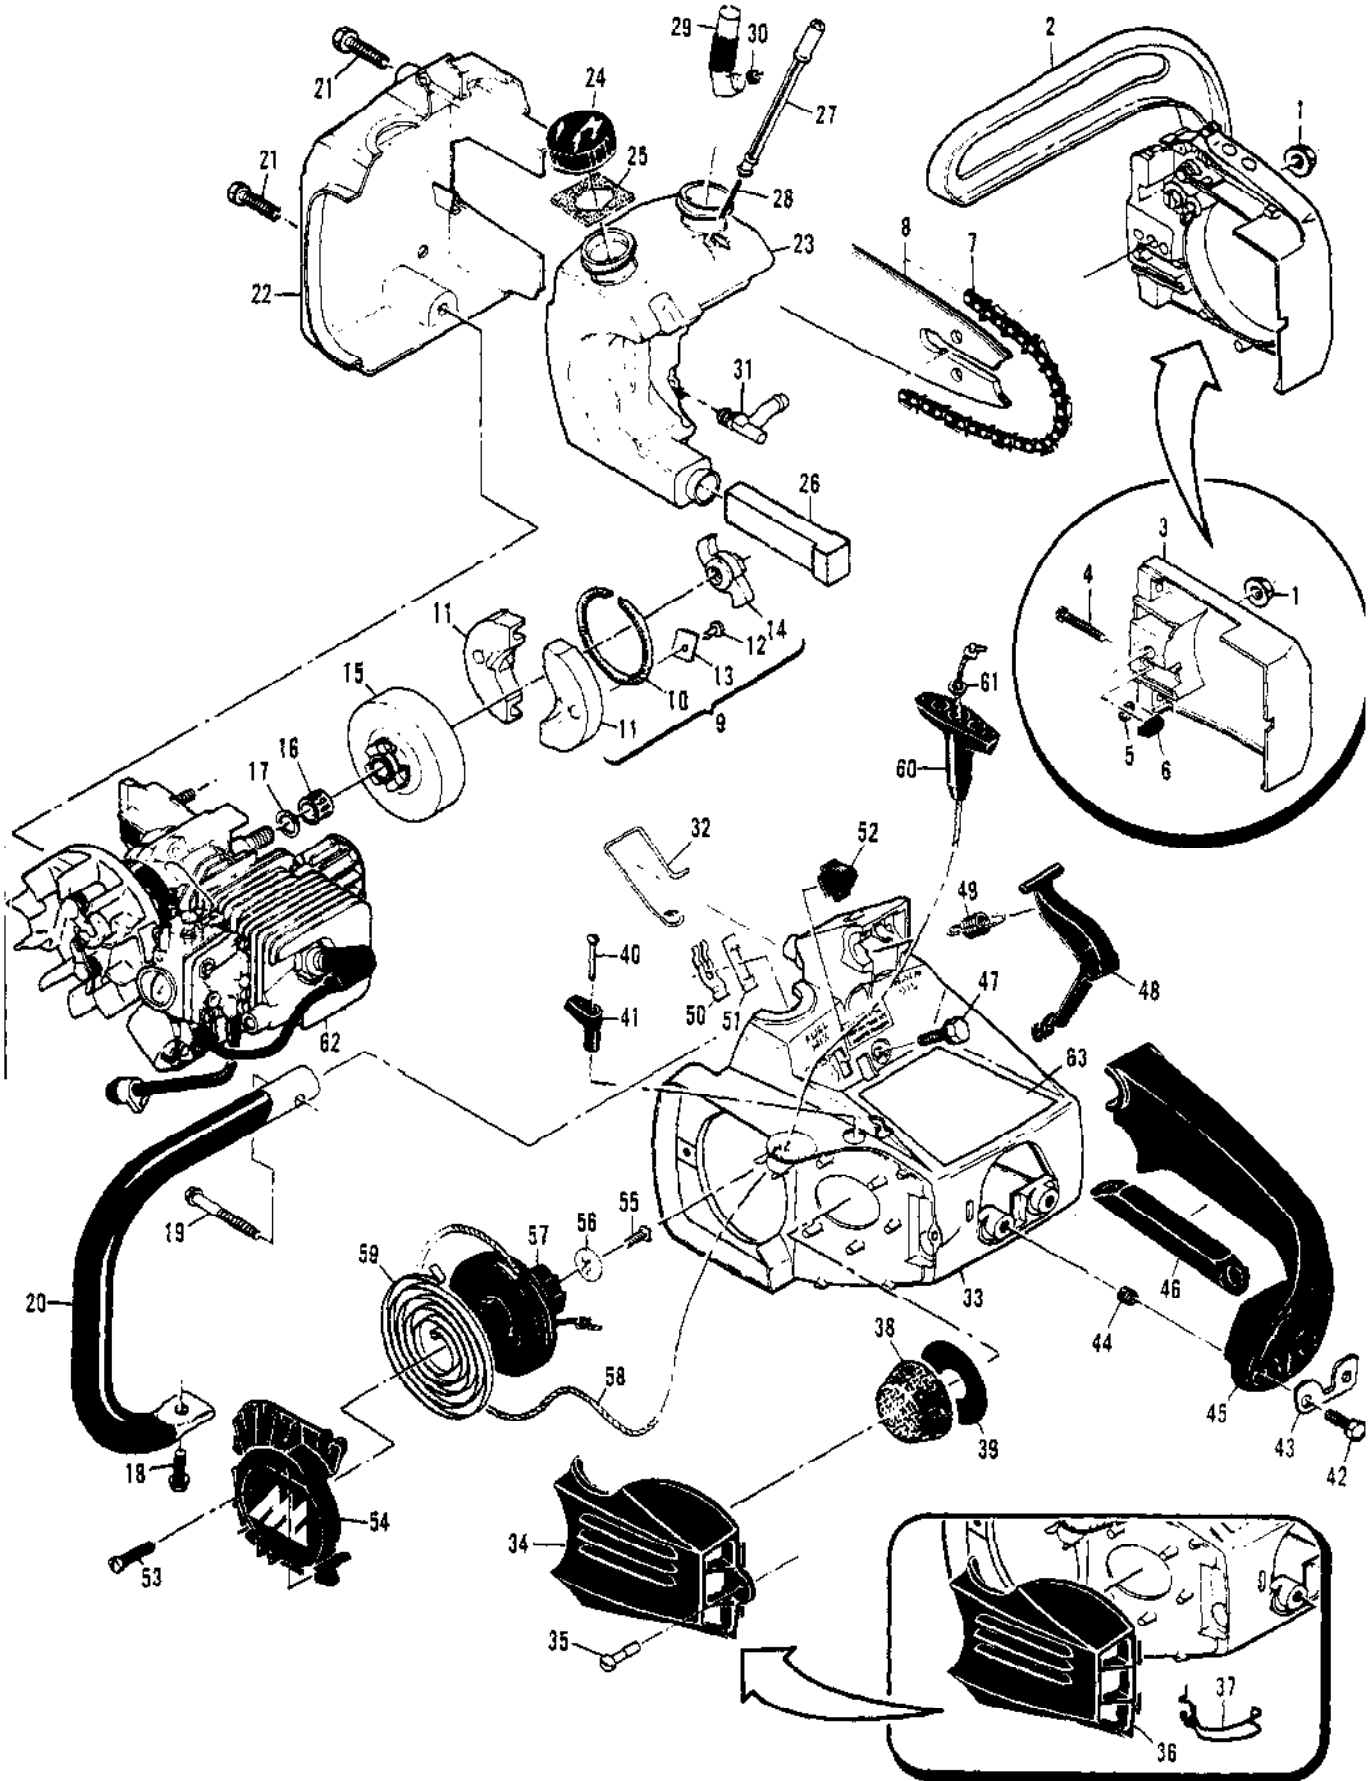

Ref #	Part Number	Qty	Description
	90918	1	Carburetor Asy
1	83755	2	Screw - Plate
2	68556	1	Plate - Choke
3	85033	1	Shaft - Choke
4	100302	1	Ball - Choke friction
5	67504	1	Spring - Choke friction
6	68553	1	Plate - Throttle
7	70798	1	Screw - Clip
8	68554	1	Clip -Throttle shaft
9	90471	1	Shaft Asy - Throttle
10	68566	1	Screw-Idle speed
11	86446	1	Needle - Idle
12	86447	1	Needle - High speed
13	67502	2	Spring - Needle
14	68564	4	Screw Asy - Body
15	91347	1	Cover Asy - Pump
15A	85629	1	Kit - Vent screen
16	68563	1	Diaphram - Fuel pump
17	85035	1	Gasket - Pump diaphragm
18	85030	1	Body - Fuel pump
19	85036	1	Diaphragm - Metering
20	85034	1	Gasket - Diaphragm
21	67500	1	Screw - Lever pin
22	67508	1	Pin - Lever
23	85059	1	Kit - Needle & lever
24	68567	1	Spring - Lever
25	68559	1	Plug - Welsh 7/16
26	83758	1	Kit - Check valve
27	68560	1	Plug - Welsh 1/2
28	89785	1	Spring - Throttle return
	86463		Repair Kit

Ref #	Part Number	Qty	Description
	90570B		CHAIN BRAKE Asy
1	102762	1	Screw - Hx hd 10-24 x 1/2
2	101194	1	Washer - Lock #10
3	110712	1	Washer
4	90580	1	Band & Lever
5	90587A	1	Spring - Brake Actuator
6	90588	1	Guide - Spring
7	90967	1	Washer - Actuating Lever
8	90571C	1	Kit - Housing/Spring
9	103047	1	Pin
10	100001	1	Washer
11	110946	1	Screw Drive - 6 x 5/16
12	110955	1	Screw - Set 8-32 x 1/2
13	90658	1	Screw - Adjusting
14	110907	1	Ring - Retaining
15	84929	1	Nut - Bar adjusting
16	90576	1	Lever - Actuator
17	110913	1	Fastener - Springtip