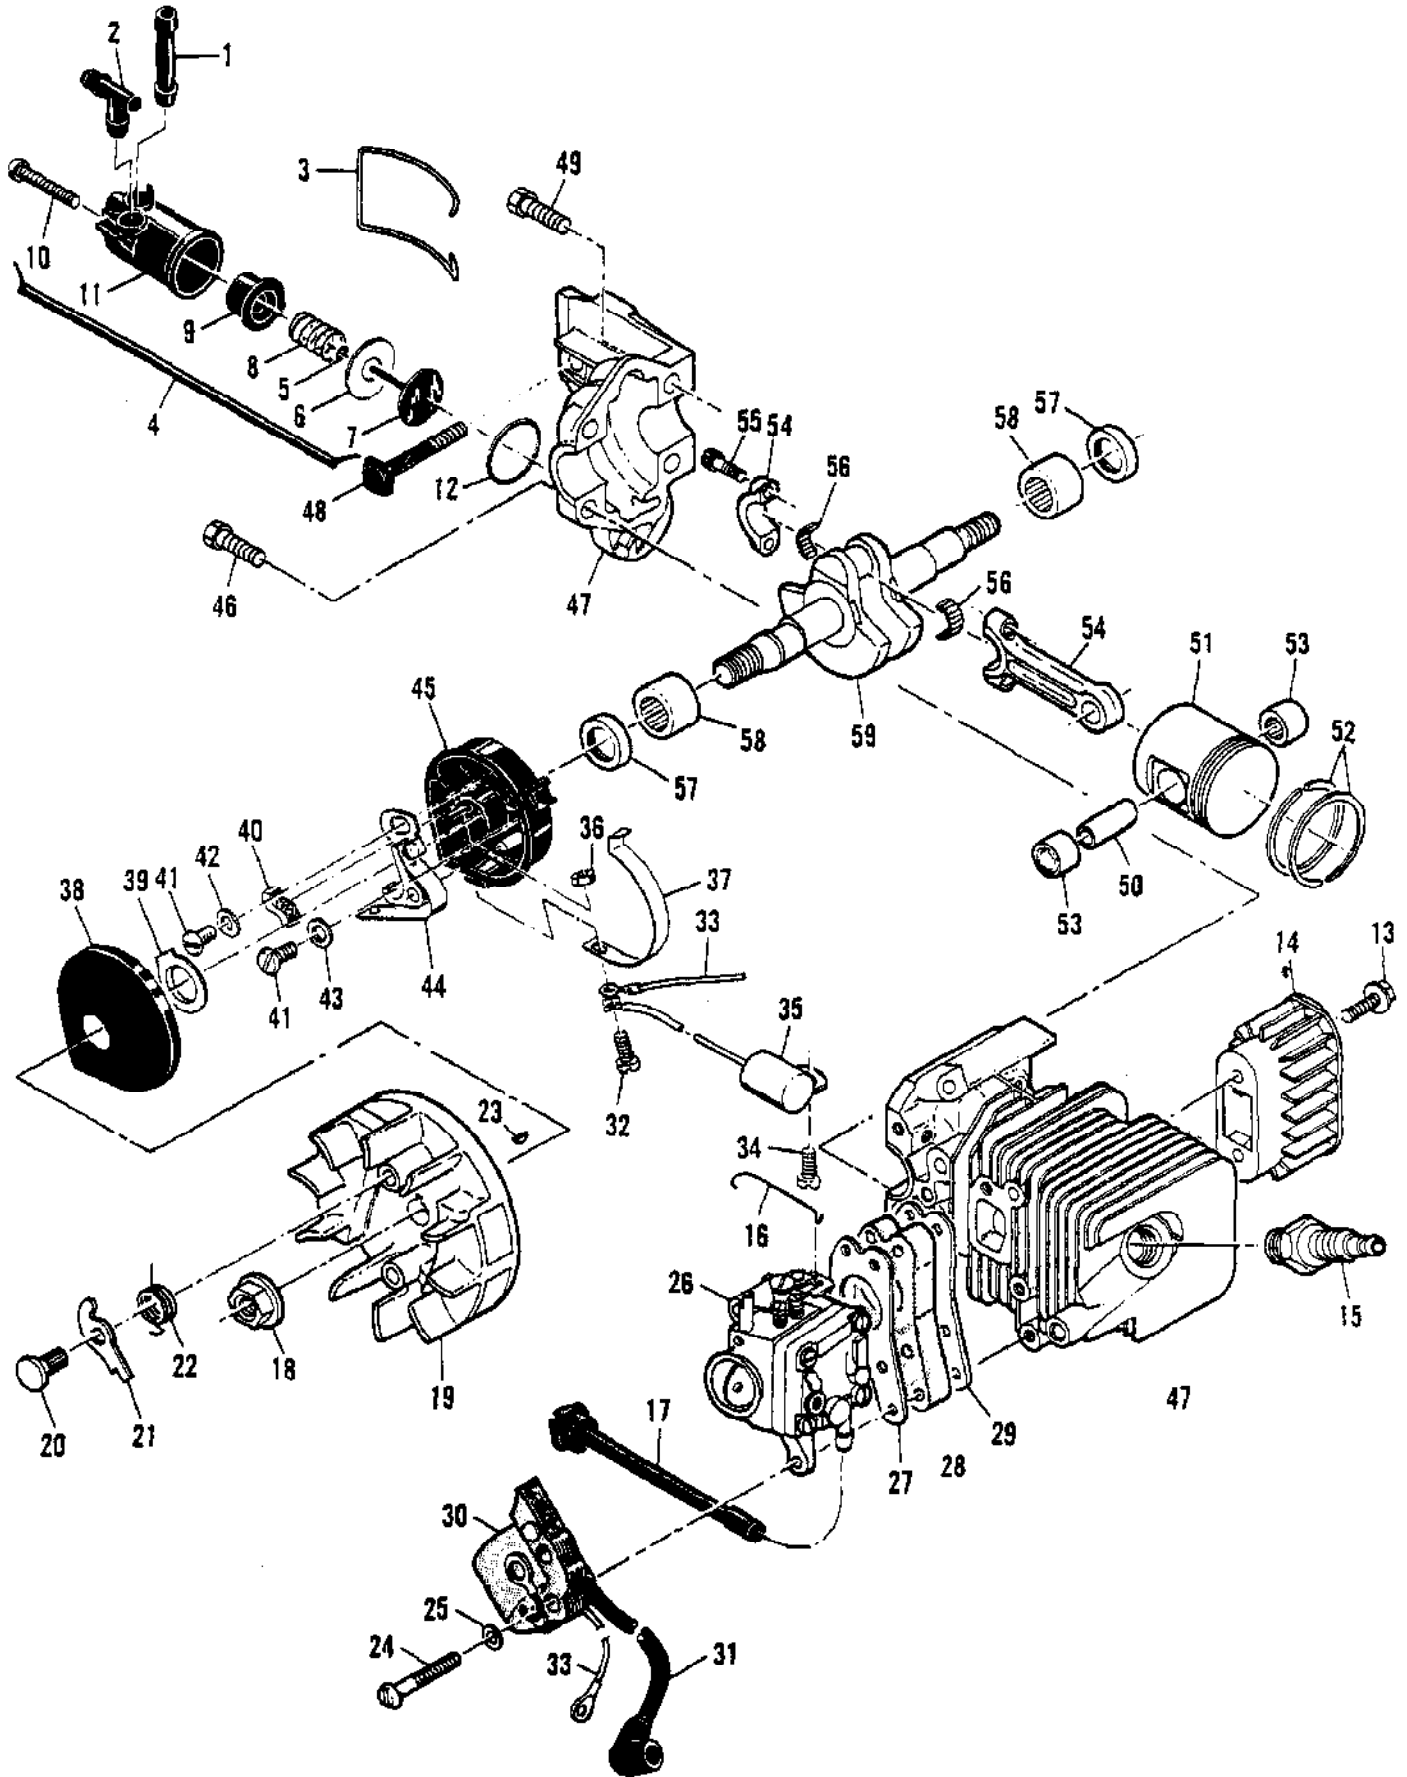

Ref #	Part Number	Qty	Description
1	83898	1	Connector - Outlet
2	84613	1	Connector - Pump
3	83896	1	Bail - Mounting
4	83886	1	Pump Assy - Pulse
5	105603	1	"O" Ring
6	85769	1	Ring - Pump piston
7	85768	1	Piston Assy - Pump
8	83891	1	Spring - Pump
9	83890	1	Sleeve - Pump
10	110651	1	Screw - Adjustment
11	83887	1	Body Assy - Pump
12	110653	1	"O" Ring
13	110682	2	Screw - Hex hd 10-24 x 5/8
14	83947	1	Stack - Exhaust
15	63097	1	Spark Plug - AC CS 45T
16	83879	1	Rod - Throttle
17	83904	1	Hose - Fuel
18	110678	1	Nut - Hex 3/8-24
19	69806	1	Flywheel & Pawl Assy
20	69102	2	Pin - Pawl
21	69103	2	Pawl - Starter
22	67814	2	Spring - Pawl
23	103879	1	Key - Woodruff
24	110586	3	Screw - Pan hd 8-32 x 1-3/4
25	100080	3	Washer - #8
26			Carburetor Assy See "Carburetor Assembly" illustration and parts list.
27	68197	1	Gasket -- Carburetor
28	68195	1	Insulator - Carburetor
29	68196	1	Gasket - Insulator
30	84957	1	Coil & Lamination Assy
31	50120	1	Wire Assy - Spark plug
32	110364	1	Screw - Pan hd 6-32 x 5/8
33	69344	1	Wire Assy - Coil
34	110041	1	Screw - Pan hd 8-32 x 1/2 s/t
35	85358	1	Condenser
36	100035	1	Nut - Hex 6-32
37	84502	1	Connector - Stop switch
38	67841	1	Cover - Breaker box
39	69323	1	Seal - Breaker box
40	54184	1	Wiper - Cam
41	110041	2	Screw - Pan hd 8-32 x 1/2 s/t
42	69322	1	Washer - Special
43	105976	1	Washer - #8
44	84514	1	Breaker Assy
45	84505	1	Box - Breaker
46	110639	2	Screw - Hex hd 12-24 x 1
47	84984	1	Crankcase Assy
48	83856	1	Bolt - Bar mounting
49	110639	2	Screw - Hex hd 12-24 x 1
50	66867	1	Pin - Piston
51	84981	1	Piston Assy
52	87164	1	Ring Set - Piston
53	110538	2	Bearing - Needle
54	68097	1	Connecting Rod Assy