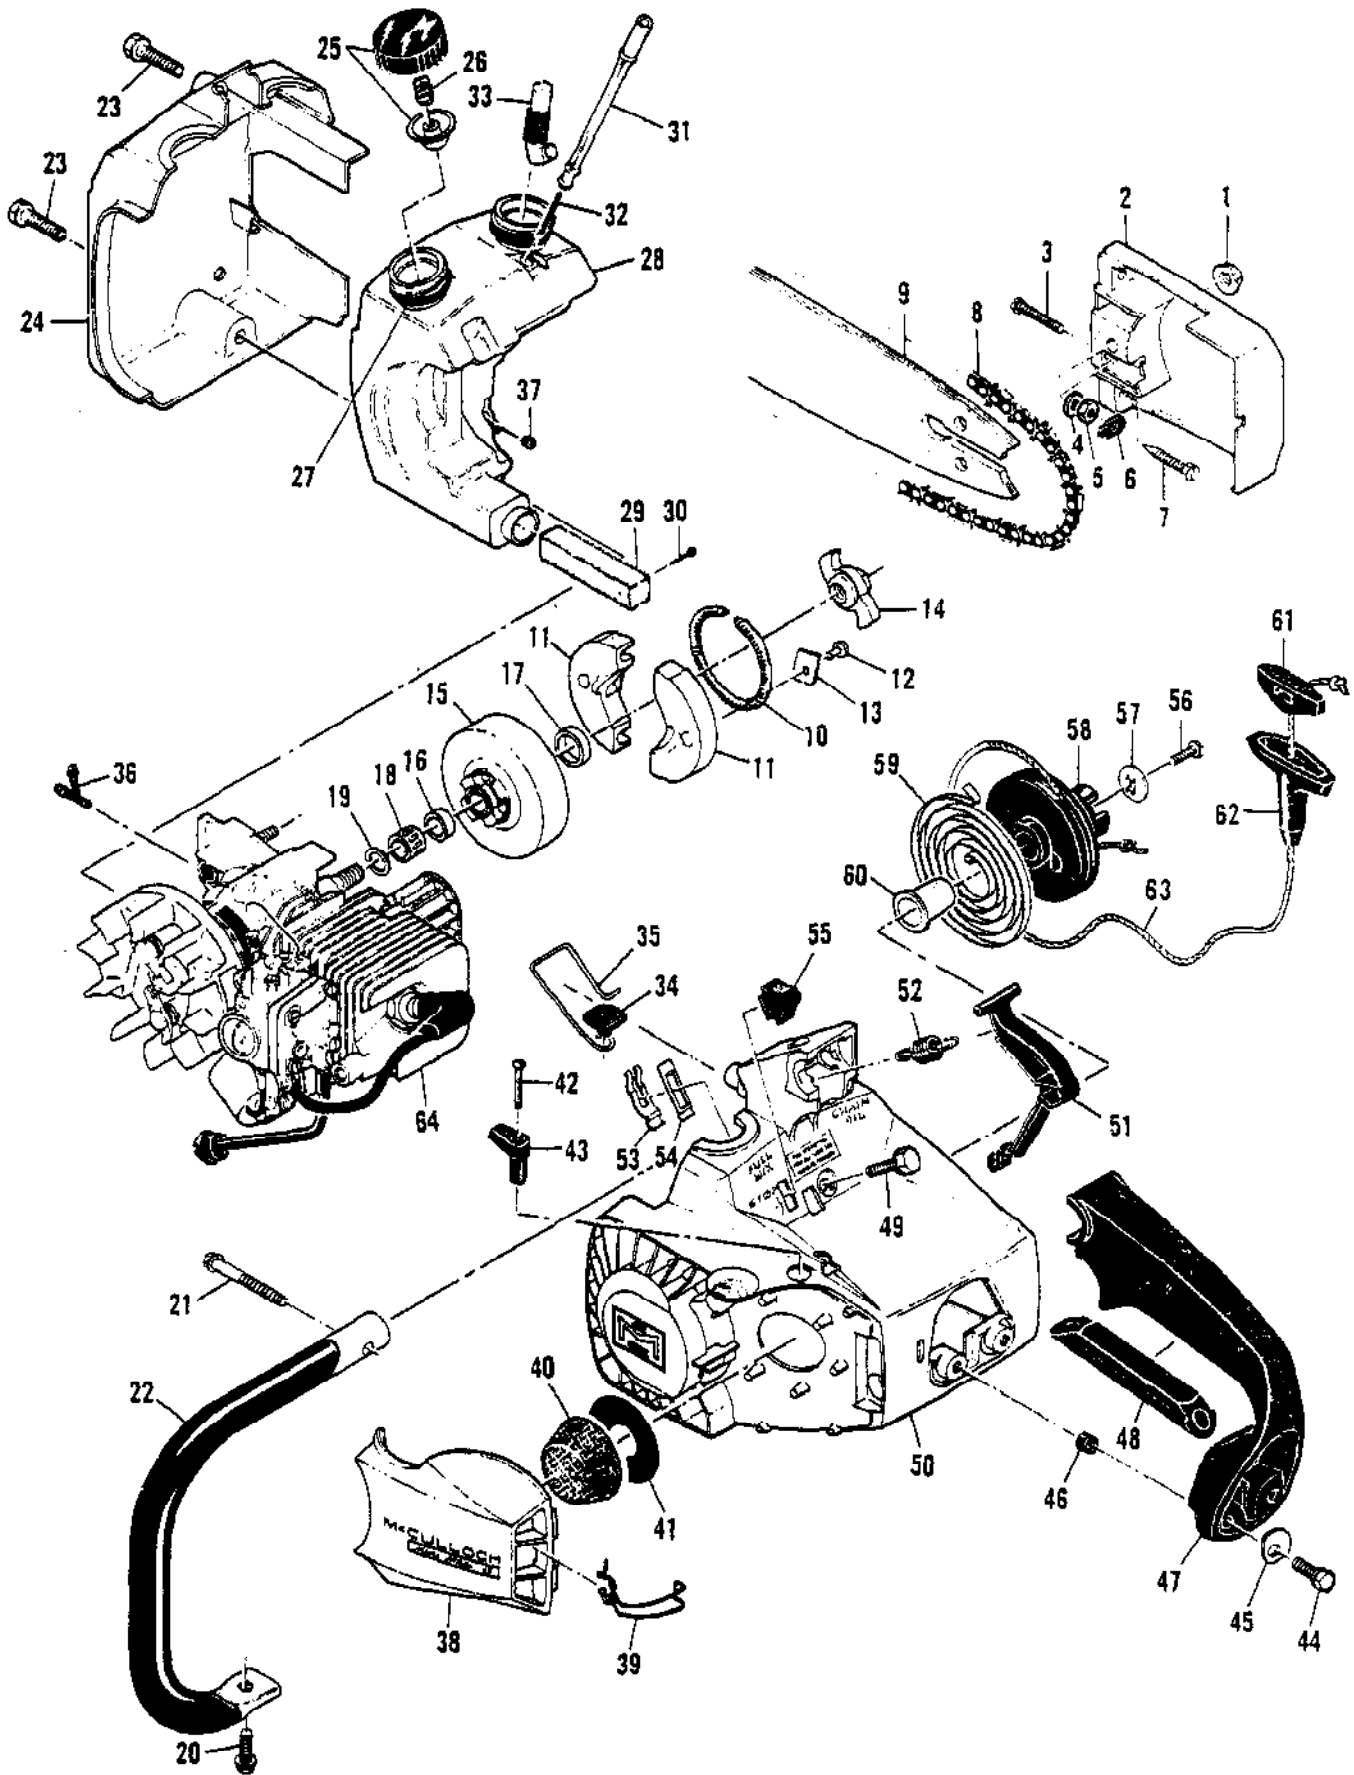

Ref #	Part Number	Qty	Description
	83869	1	Carburetor Assy
1	83755	2	Screw - Plate
2	68556	1	Plate - Choke
3	85033	1	Shaft - Choke
4	100302	1	Ball - Choke friction
5	67504	1	Spring - Choke friction
6	68553	1	Plate - Throttle
7	70798	1	Screw - Clip
8	68554	1	Clip - Throttle shaft
9	85032	1	Shaft Assy - Throttle
10	68566	1	Screw - Idle speed
11	68568	1	Needle - Idle
12	68569	1	Needle - High speed
13	67502	2	Spring - Needle
14	68564	4	Screw Assy - Body
15	85031	1	Cover Assy - Pump
15A	85629	1	Kit - Vent screen
16	68563	1	Diaphragm - Fuel pump
17	85035	1	Gasket - Pump diaphragm
18	85030	1	Body - Fuel pump
19	85036	1	Diaphragm - Metering
20	85034	1	Gasket - Diaphragm
21	67500	1	Screw - Lever pin
22	67508	1	Pin - Lever
23	83756	1	Lever - Inlet
24	68567	1	Spring - Lever
25	83753	1	Needle - Inlet
26	68559	1	Plug - Welsh 7/16
27	83758	1	Kit - Check valve
28	68560	1	Plug - Welsh 1/2
	85041		Repair Kit

Ref #	Part Number	Qty	Description
55	66853	2	Screw - Special
56	68095	1	Roller - Needle (set of 20)
57	83859	2	Seal - Oil
58	66854	2	Bearing - Needle
59	85598	1	Crankshaft