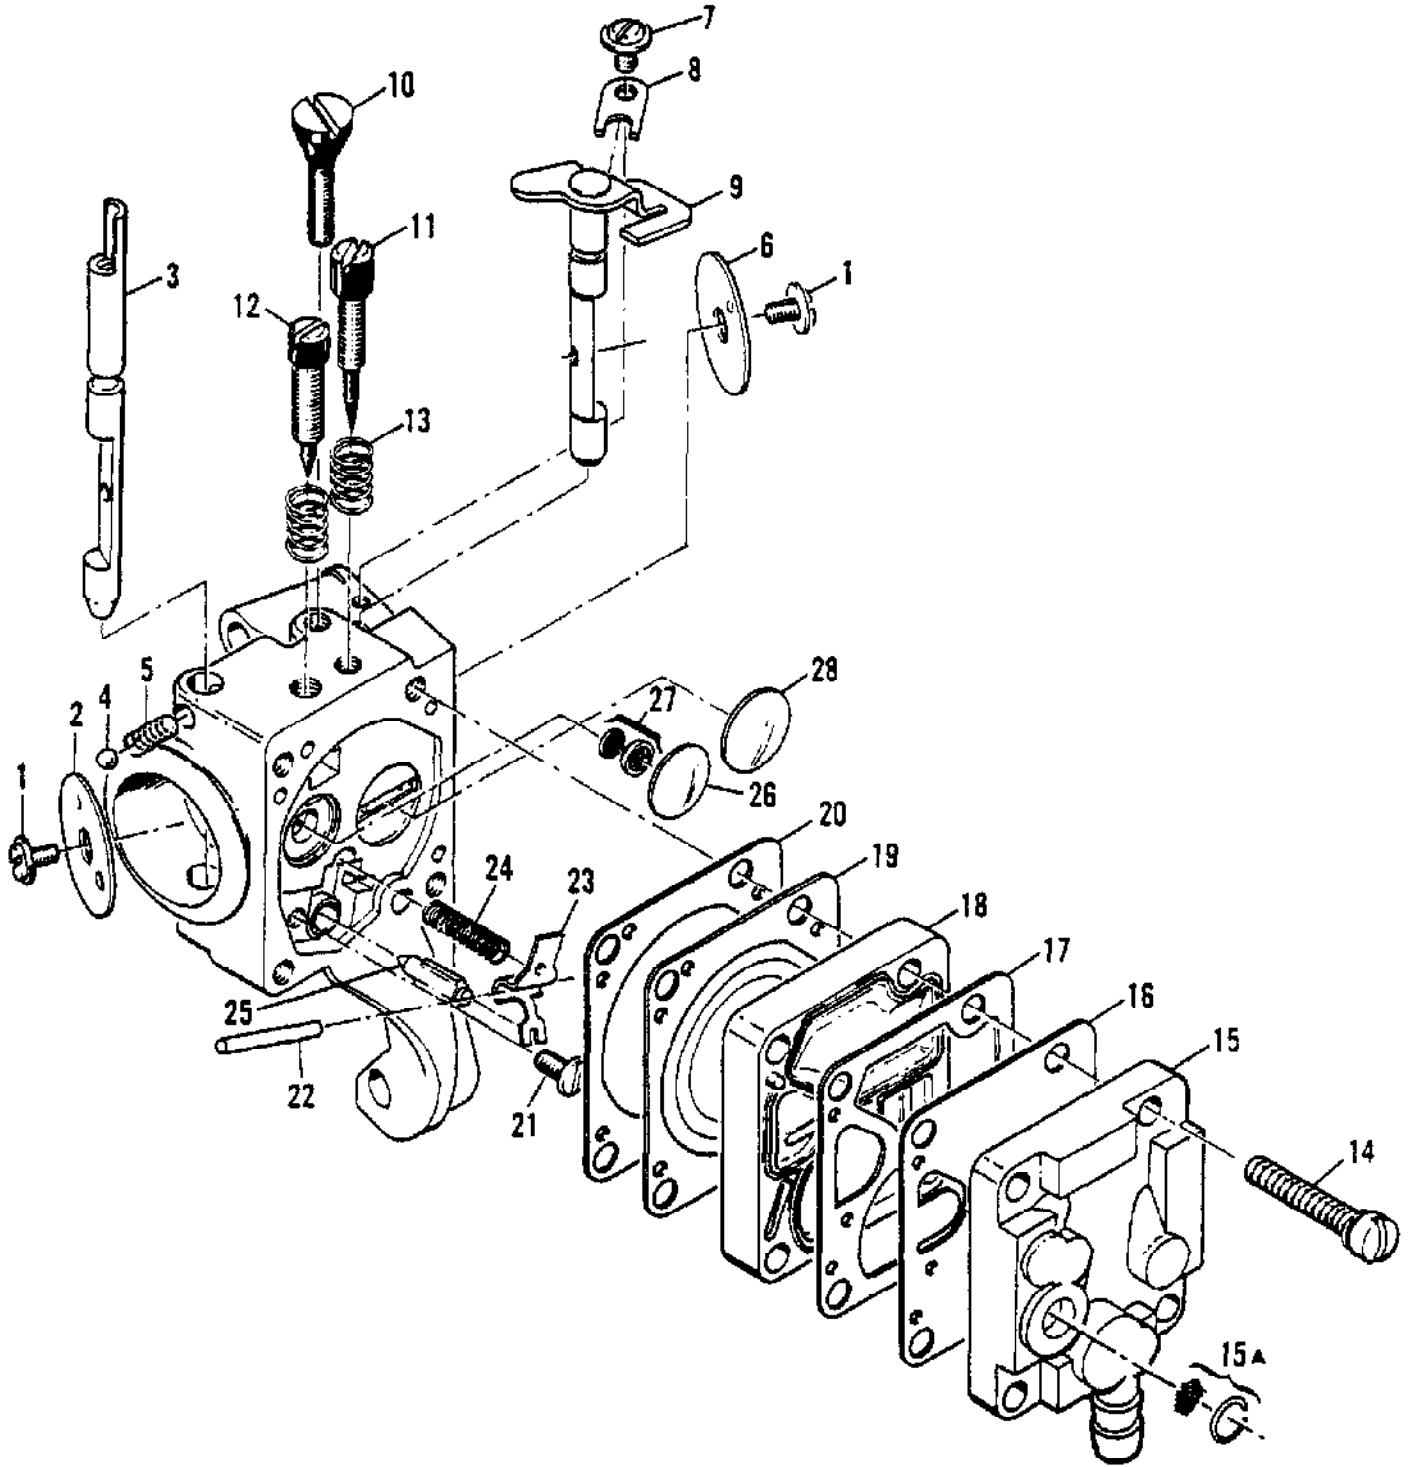

Ref #	Part Number	Qty	Description
	83869	1	Carburetor Assy
1	83755	2	Screw - Plate
2	68556	1	Plate - Choke
3	85033	1	Shaft - Choke
4	100302	1	Ball - Choke friction
5	67504	1	Spring - Choke friction
6	68553	1	Plate - Throttle
7	70798	1	Screw - Clip
8	68554	1	Clip - Throttle shaft
9	85032	1	Shaft Assy - Throttle
10	68566	1	Screw - Idle speed
11	68568	1	Needle - Idle
12	68569	1	Needle - High speed
13	67502	2	Spring - Needle
14	68564	4	Screw Assy - Body
15	85031	1	Cover Assy - Pump
15A	85629	1	Kit - Vent screen
16	68563	1	Diaphragm - Fuel pump
17	85035	1	Gasket - Pump diaphragm
18	85030	1	Body - Fuel pump
19	85036	1	Diaphragm - Metering
20	85034	1	Gasket - Diaphragm
21	67500	1	Screw - Lever pin
22	67508	1	Pin - Lever
23	83756	1	Lever - Inlet
24	68567	1	Spring - Lever
25	83753	1	Needle - Inlet
26	68559	1	Plug - Welsh 7/16
27	83758	1	Kit - Check valve
28	68560	1	Plug - Welsh 1/2
	85041		Repair Kit

Ref #	Part Number	Qty	Description
55	66853	2	Screw - Special
56	68095	1	Roller - Needle (set of 20)
57	83859	2	Seal - Oil
58	66854	2	Bearing - Needle
59	85598	1	Crankshaft