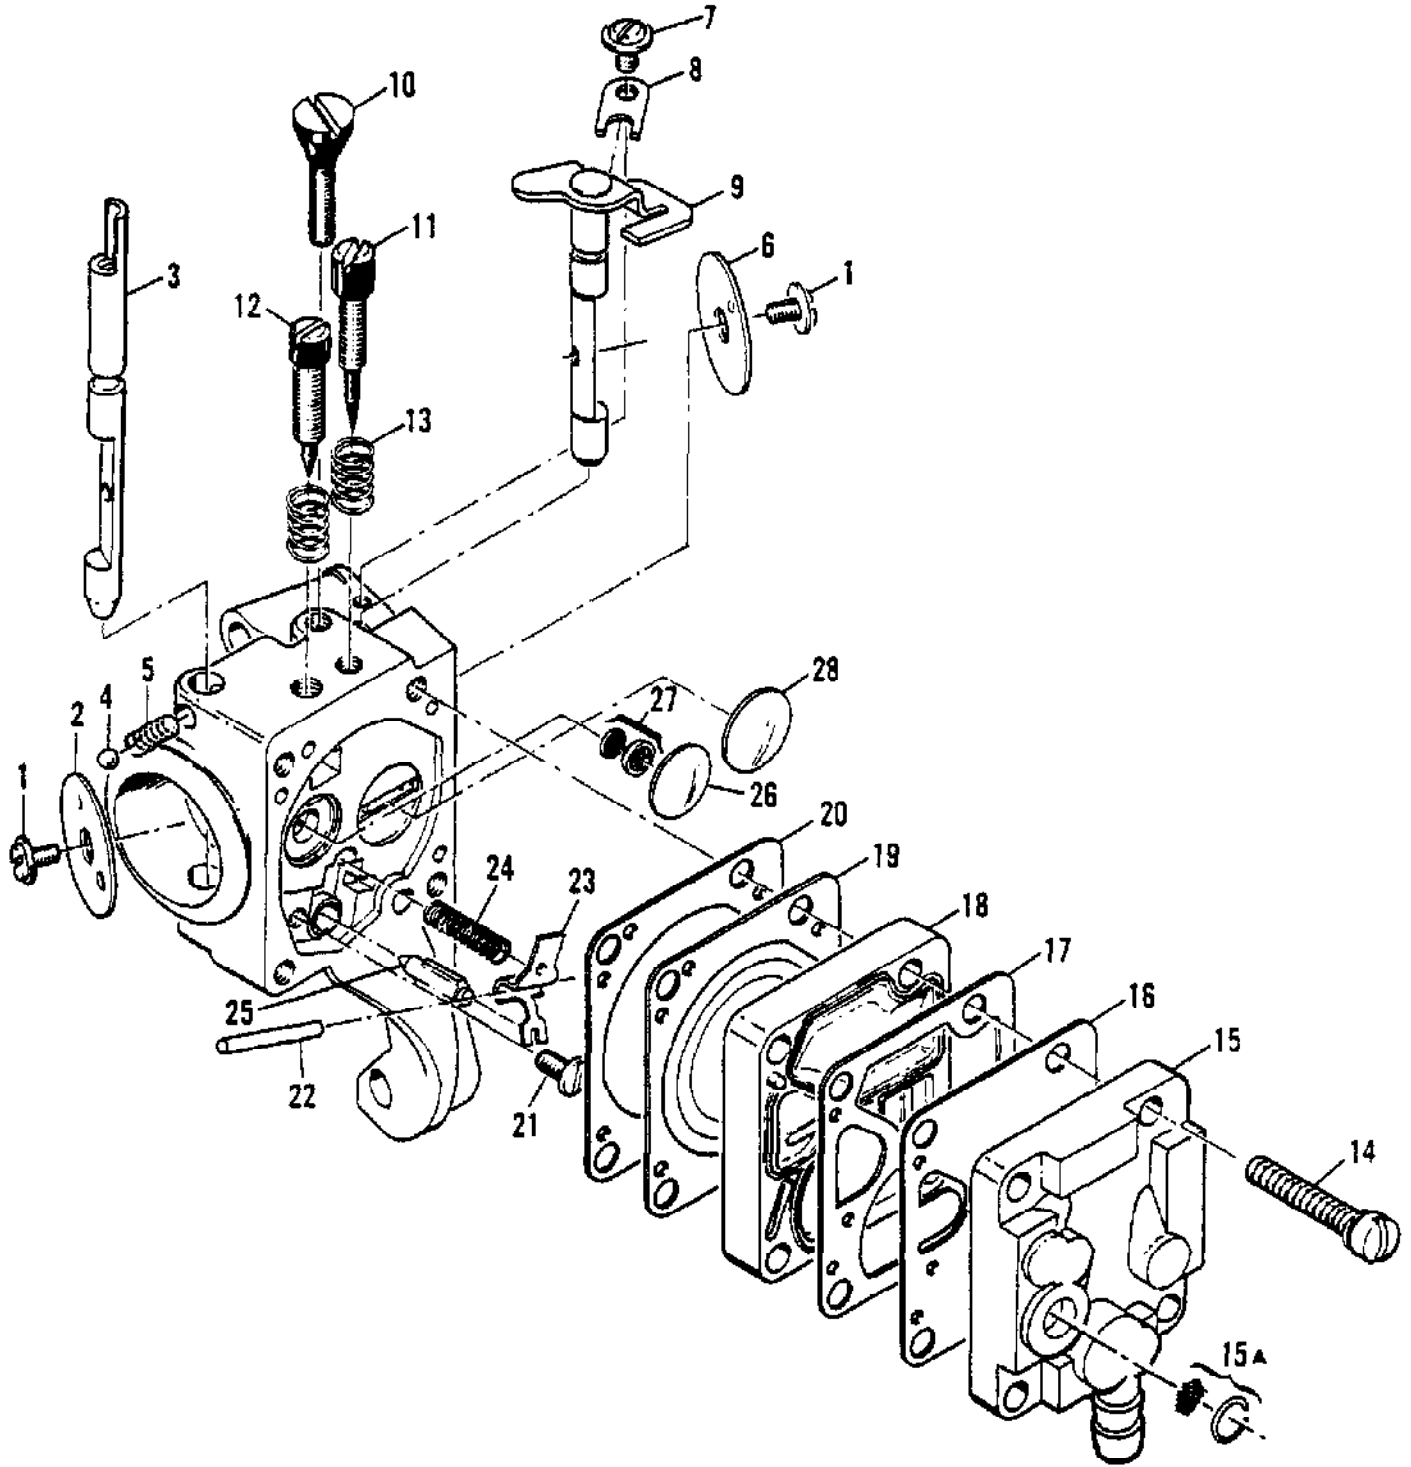

Ref #	Part Number	Qty	Description
	83869	1	Carburetor Assy
1	83755	2	Screw - Plate
2	68556	1	Plate - Choke
3	85033	1	Shaft - Choke
4	100302	1	Ball - Choke friction
5	67504	1	Spring - Choke friction
6	68553	1	Plate - Throttle
7	70798	1	Screw - Clip
8	68554	1	Clip - Throttle shaft
9	85032	1	Shaft Assy - Throttle
10	68566	1	Screw - Idle speed
11	68568	1	Needle - Idle
12	68569	1	Needle - High speed
13	67502	2	Spring - Needle
14	68564	4	Screw Assy - Body
15	85031	1	Cover Assy - Pump
15A	85629	1	Kit - Vent screen
16	68563	1	Diaphragm - Fuel pump
17	85035	1	Gasket - Pump diaphragm
18	85030	1	Body - Fuel pump
19	85036	1	Diaphragm - Metering
20	85034	1	Gasket - Diaphragm
21	67500	1	Screw - Lever pin
22	67508	1	Pin - Lever
23	83756	1	Lever - Inlet
24	68567	1	Spring - Lever
25	83753	1	Needle - Inlet
26	68559	1	Plug - Welsh 7/16
27	83758	1	Kit - Check valve
28	68560	1	Plug - Welsh 1/2
	85041		Repair Kit

Ref #	Part Number	Qty	Description
55	66853	2	Screw - Special
56	68095	1	Roller - Needle (set of 20)
57	83859	2	Seal - Oil
58	66854	2	Bearing - Needle
59	85598	1	Crankshaft