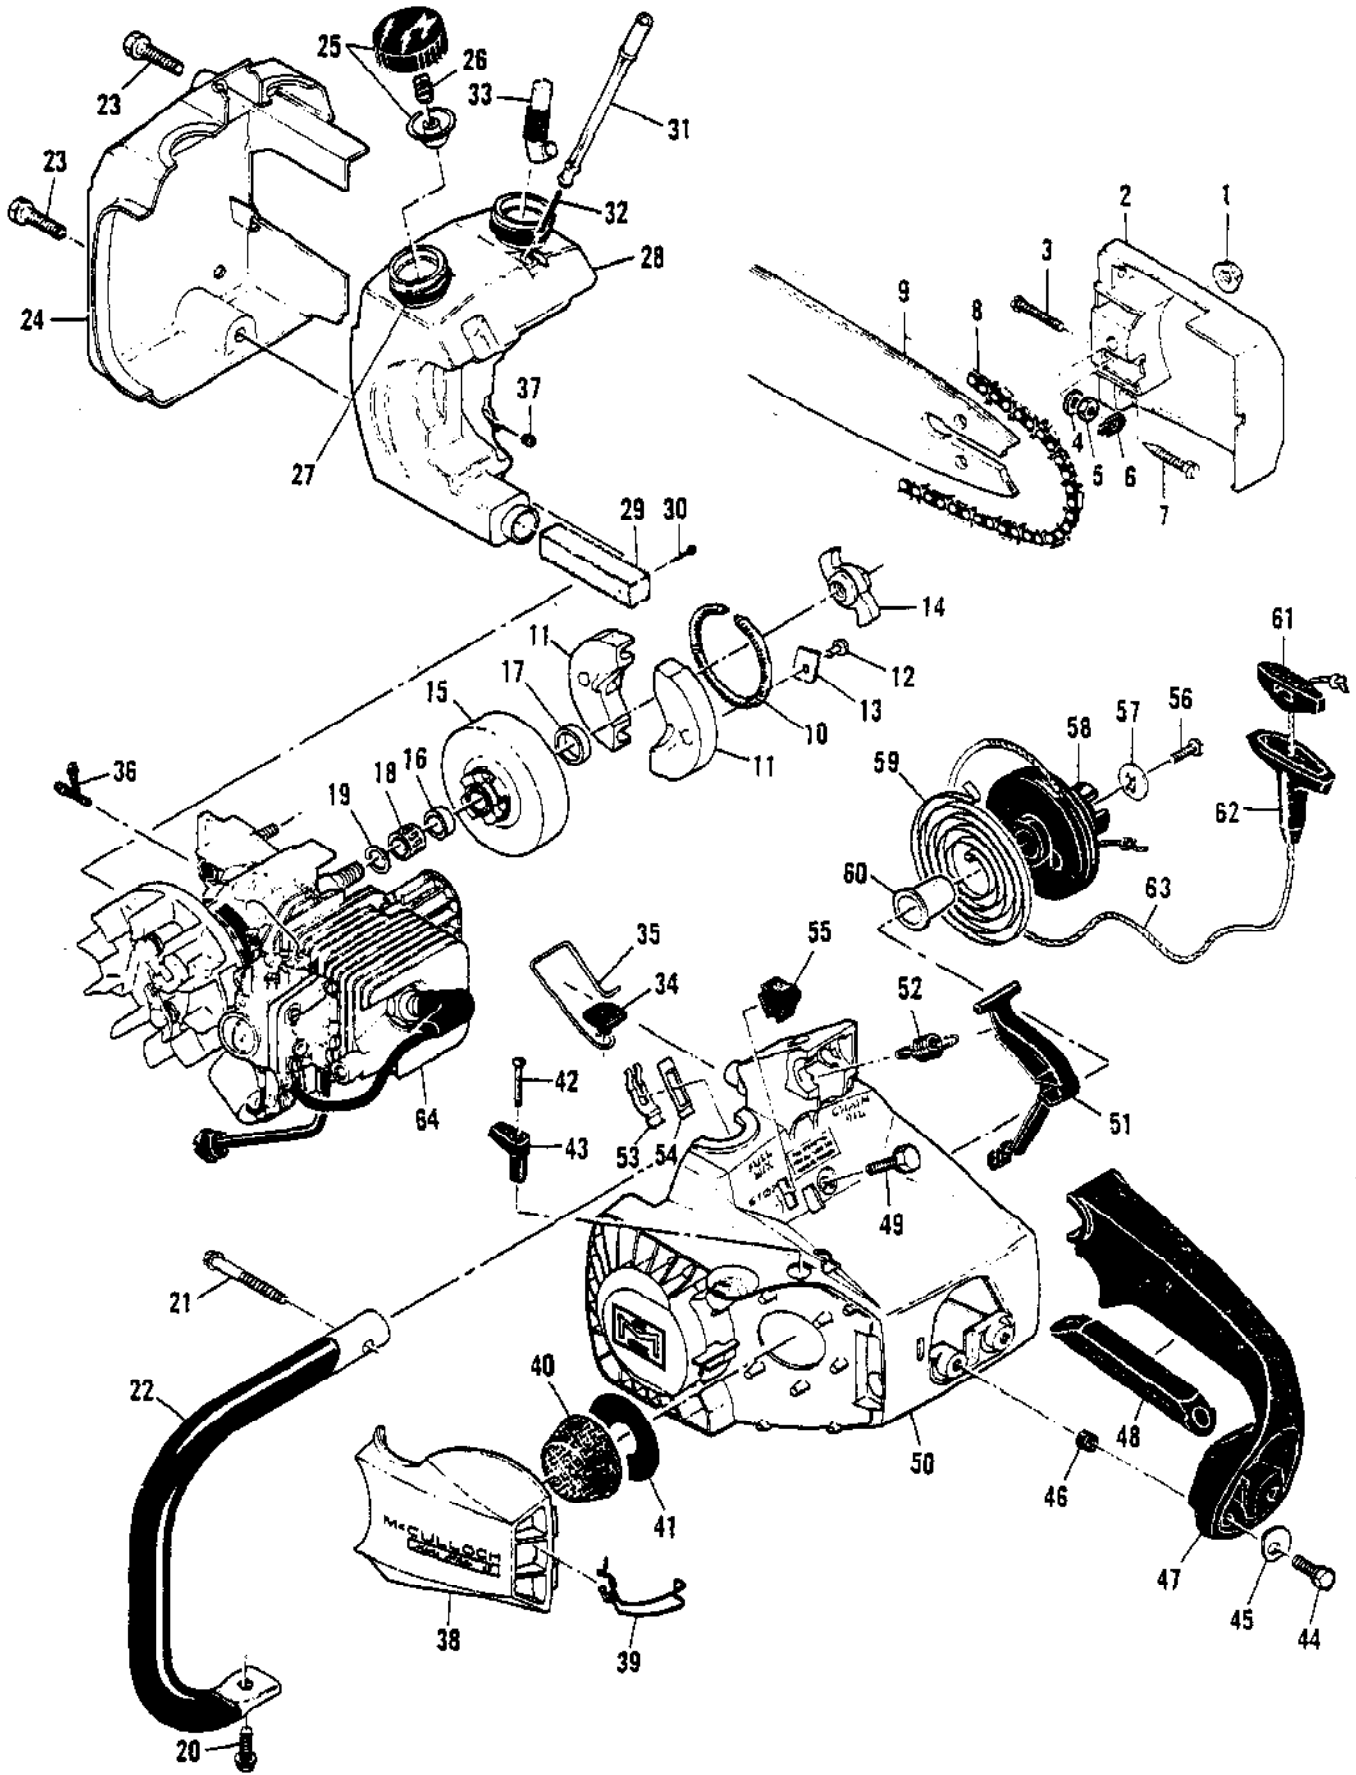

Ref #	Part Number	Qty	Description
	83869	1	Carburetor Assy
1	83755	2	Screw - Plate
2	68556	1	Plate - Choke
3	85033	1	Shaft - Choke
4	100302	1	Ball - Choke friction
5	67504	1	Spring - Choke friction
6	68553	1	Plate - Throttle
7	70798	1	Screw - Clip
8	68554	1	Clip - Throttle shaft
9	85032	1	Shaft Assy - Throttle
10	68566	1	Screw - Idle speed
11	68568	1	Needle - Idle
12	68569	1	Needle - High speed
13	67502	2	Spring - Needle
14	68564	4	Screw Assy - Body
15	85031	1	Cover Assy - Pump
15A	85629	1	Kit - Vent screen
16	68563	1	Diaphragm - Fuel pump
17	85035	1	Gasket - Pump diaphragm
18	85030	1	Body - Fuel pump
19	85036	1	Diaphragm - Metering
20	85034	1	Gasket - Diaphragm
21	67500	1	Screw - Lever pin
22	67508	1	Pin - Lever
23	83756	1	Lever - Inlet
24	68567	1	Spring - Lever
25	83753	1	Needle - Inlet
26	68559	1	Plug - Welsh 7/16
27	83758	1	Kit - Check valve
28	68560	1	Plug - Welsh 1/2
	85041		Repair Kit

Ref #	Part Number	Qty	Description
55	66853	2	Screw - Special
56	68095	1	Roller - Needle (set of 20)
57	83859	2	Seal - Oil
58	66854	2	Bearing - Needle
59	85598	1	Crankshaft