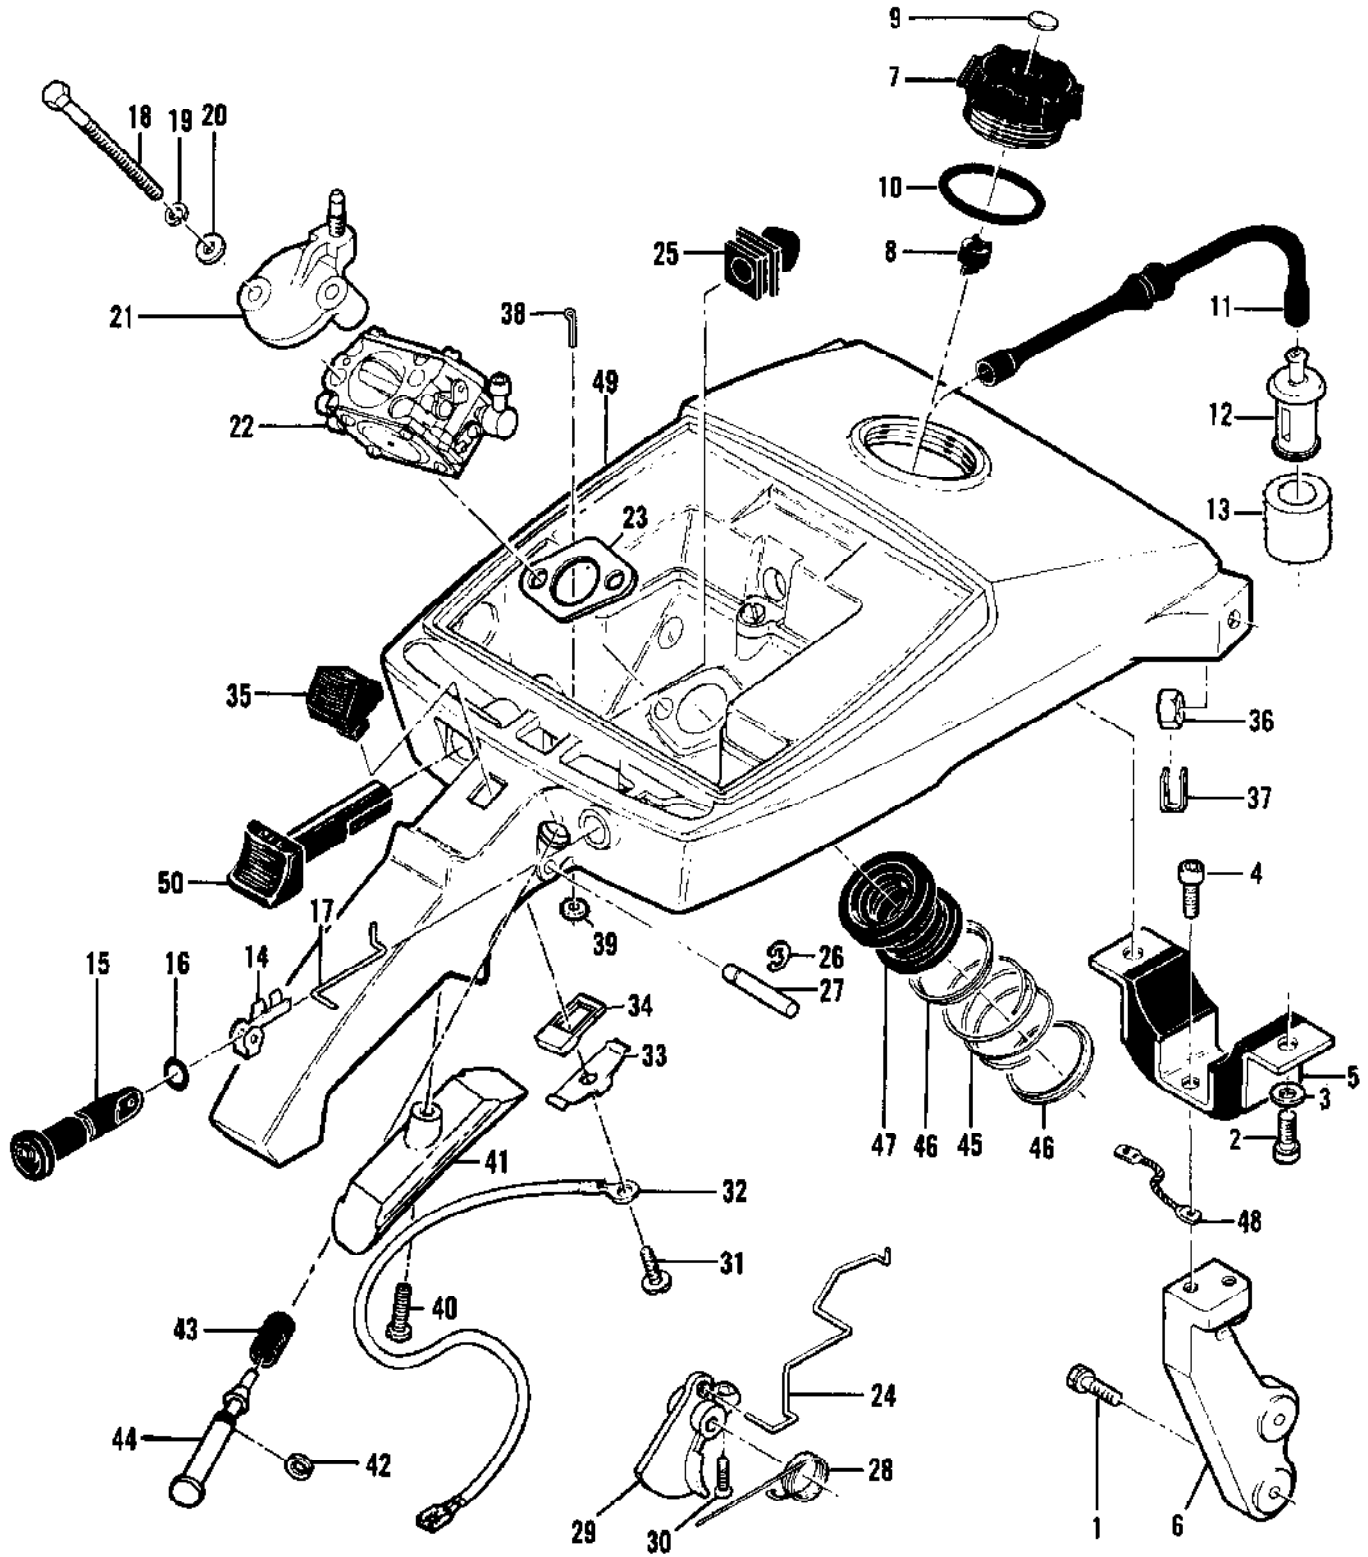

Ref #	Part Number	Qty	Description
1	85547	1	Clutch Guard Assy
2	62057	1	Screw - Adjustment
3	105686	1	Pin - Cotter
4	100004	1	Washer - 1/4
5	100005	1	Washer - 1/4
6	52207C	1	Nut - Bar adjustment
7	110041	2	Screw - Pan hd 8-32 x 1/2
8	69492	1	Retainer - Deflector
9	69477	1	Deflector - Saw dust
10		1	Bar & Chain Assys
11	64935	2	Plate - Bar
	89227	1	Clutch Assy
12	85042	1	Spring - Clutch
13	51464A	4	Shoe - Clutch
14	89226	1	Rotor Assy

Ref #	Part Number	Qty	Description
1	104815	3	Screw - Hex hd 10-24 x 7/8 (SEMS)
	84211	1	Starter Assy
2	104396	2	Screw - Pan hd 10-24 x 3/4
3	60647	1	Cover - Starter
4	57232	1	Plate - Starter handle
5	57231	1	Cup - Handle
6	57230	1	Handle - Starter
7	101136	1	Rivet - Rope
8	28716	1	Rope - Starter
9	57792	1	Drum - Starter
10	51665	1	Spring - Rewind
11	57790	1	Ratchet - Starter
12	84212	1	Base - Starter
13	84629	1	Guard - Sawdust
14	89242	1	Housing - Fan
15	85376	1	Cover - Spark plug