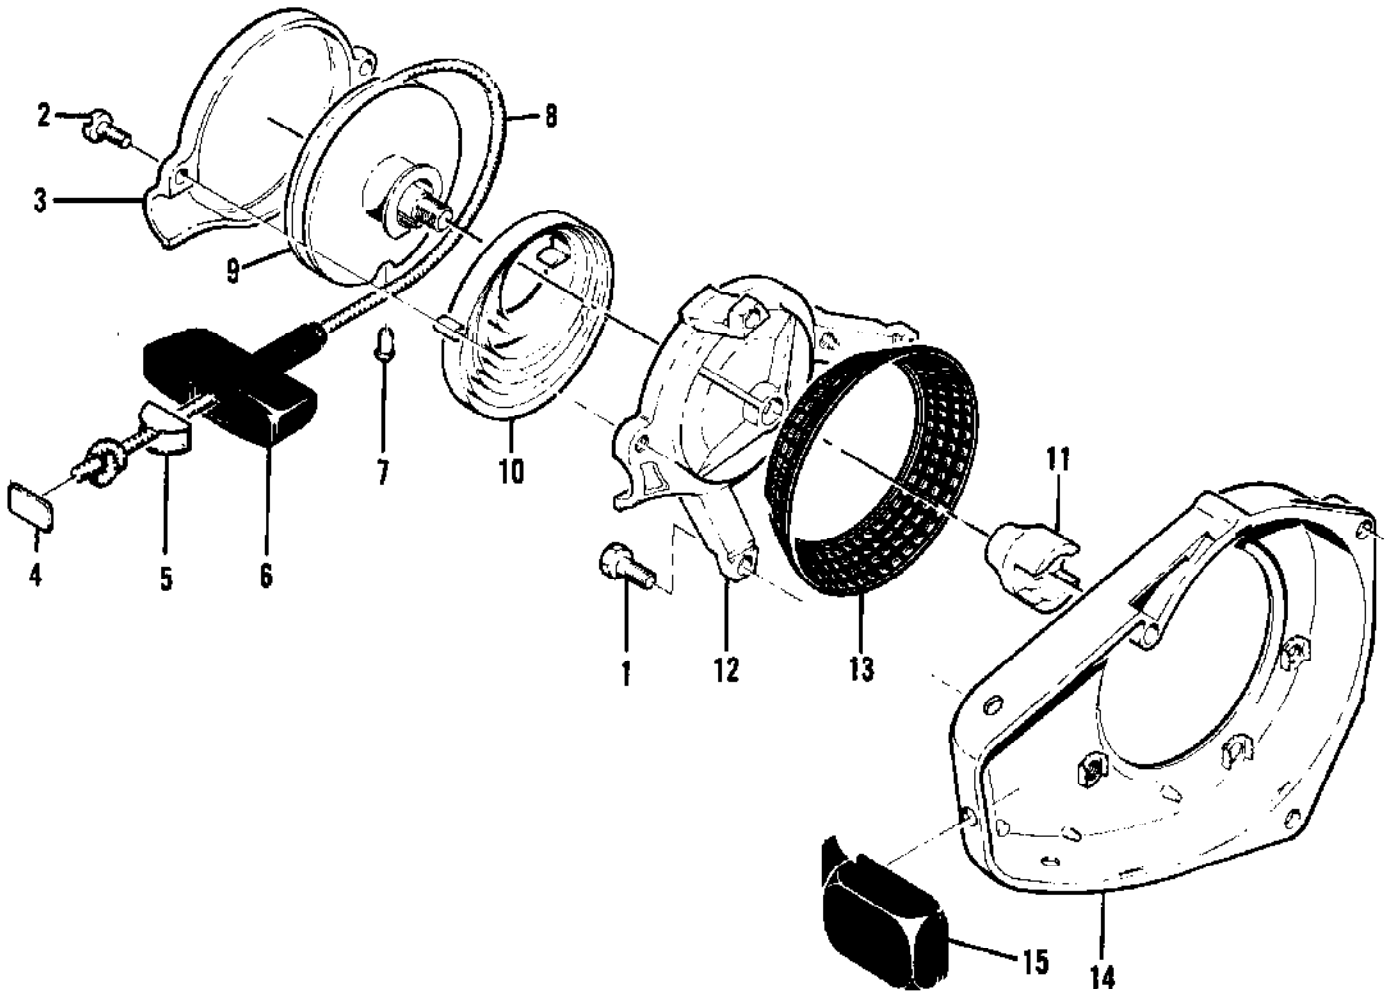

Ref #	Part Number	Qty	Description
1	104815	3	Screw - Hex hd 10-24 x 7/8 (SEMS)
	84211	1	Starter Assy
2	104396	2	Screw - Pan hd 10-24 x 3/4
3	60647	1	Cover - Starter
4	57232	1	Plate - Starter handle
5	57231	1	Cup - Handle
6	57230	1	Handle - Starter
7	101136	1	Rivet - Rope
8	28716	1	Rope - Starter
9	57792	1	Drum - Starter
10	51665	1	Spring - Rewind
11	57790	1	Ratchet - Starter
12	84212	1	Base - Starter
13	84629	1	Guard - Sawdust
14	89242	1	Housing - Fan
15	85376	1	Cover - Spark plug