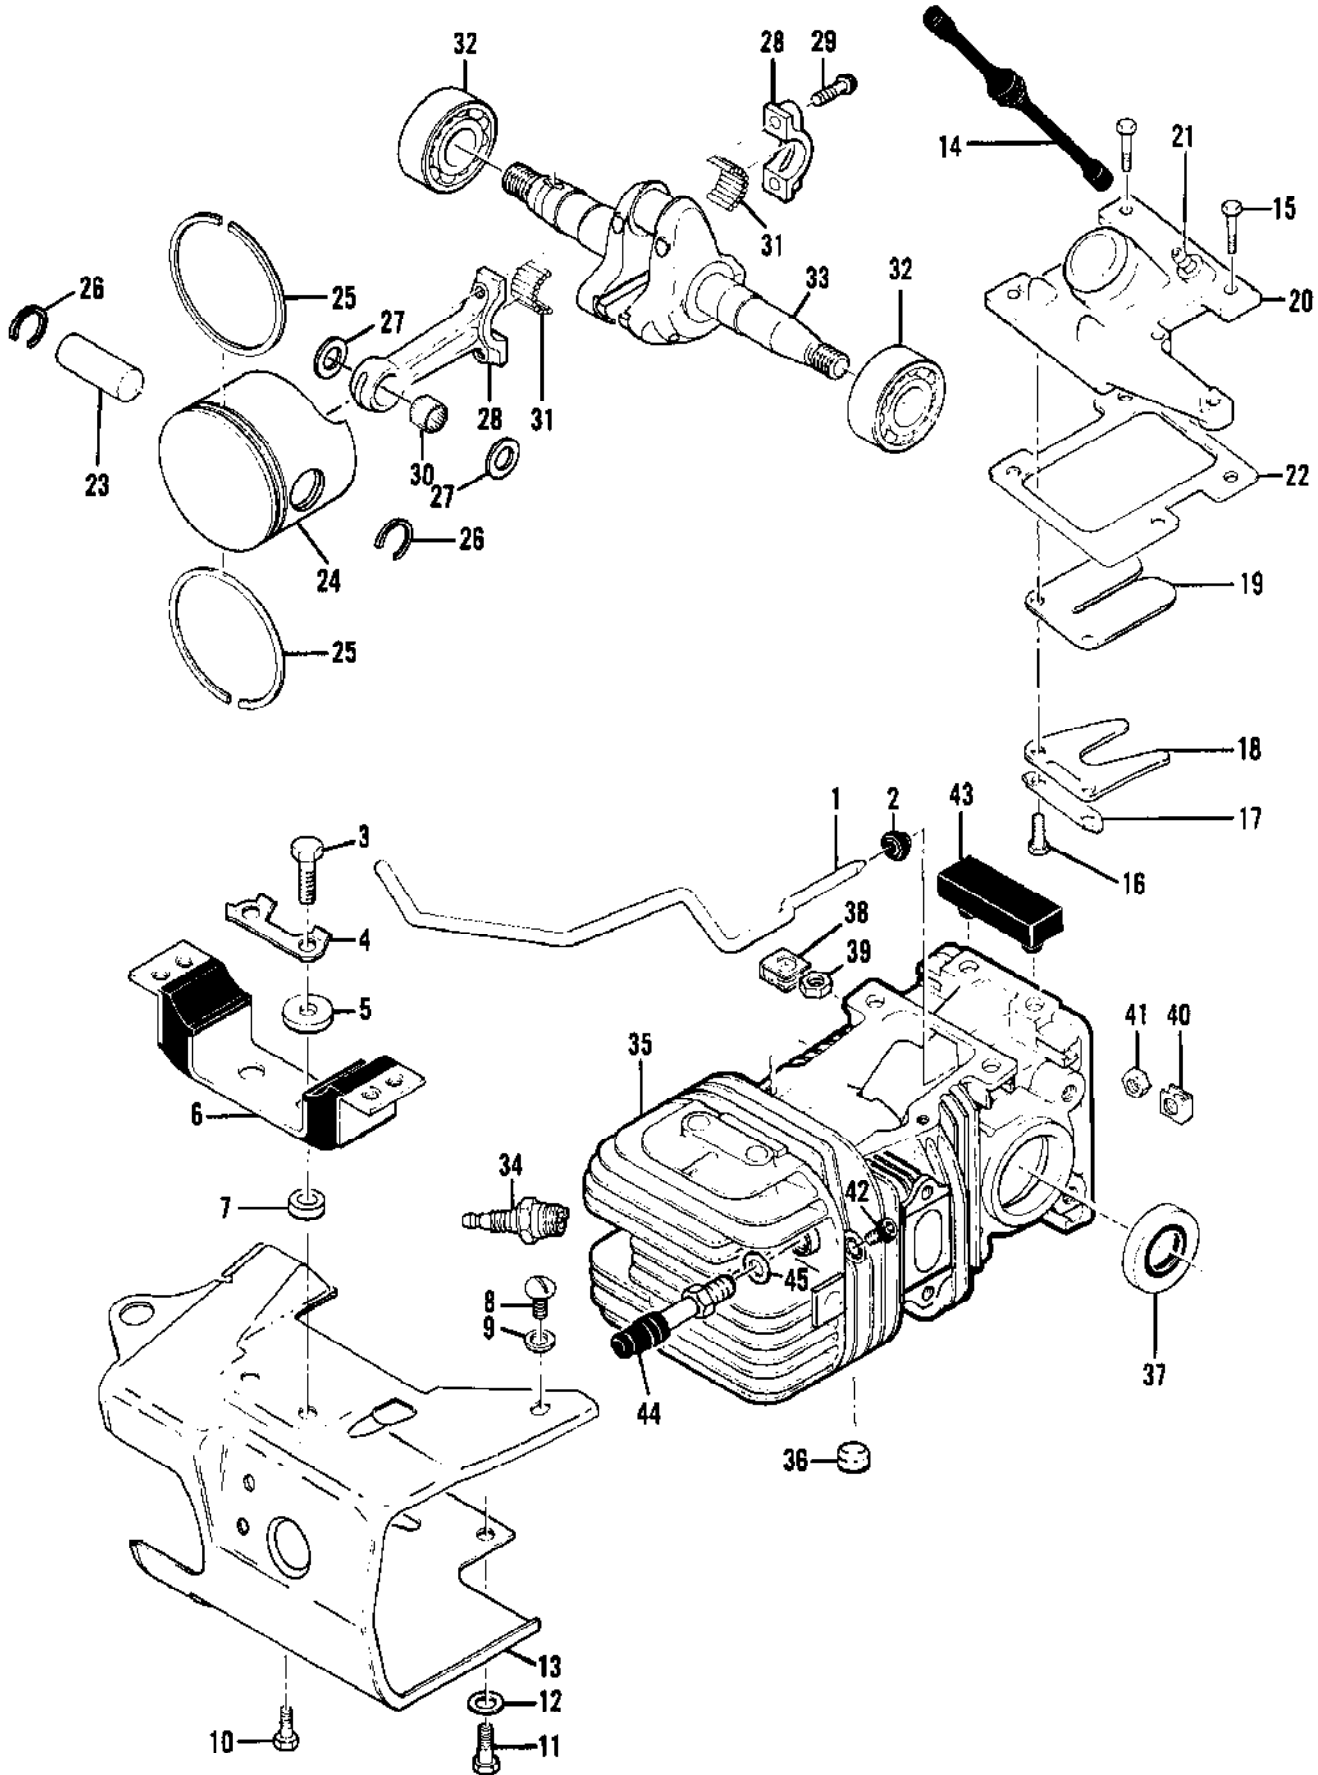

Ref #	Part Number	Qty	Description
1	69460	1	Pushrod - Oiler
2	57736	1	Seal - Pushrod
3	102761	2	Screw - Hex hd 10-24 x 7/8
4	69654	1	Lockplate
5	69417	2	Washer - Insulator
6	85896	1	Mount - Rear
7	85261	2	Spacer - Insulator
8	104393	1	Screw - Pan hd 10-24 x 3/8
9	100003	1	Washer - #10
10	104950	1	Screw - Hex hd 10-24 x 5/8
11	102861	2	Screw - Hex hd 1/4-20 x 5/8
12	100005	2	Washer - 1/4
13	89230	1	Shroud
14	88759	1	Hose - Pulse line
15	110621	4	Screw - Hex hd 10-24 x 3/4 (SEMS)
	85156	1	Manifold & Reed Assy
16	103748	2	Screw - Hex hd 8-32 x 1/2
17	69501	1	Lockplate
18	85513	1	Stop - Reed
19	85154	1	Valve - Reed
20	85235	1	Manifold & Pulse Fitting
21	69600	1	Fitting - Pulse
22	69526	1	Gasket - Manifold
23	89204	1	Pin - Piston
24	89251	1	Piston Assy
25	89248	1	Ring Set
26	85273	2	Ring - Retaining
27	85266	2	Washer - Thrust
28	88623	1	Connecting Rod Assy
29	110720	2	Screw - Spline hd Special
30	85607	1	Roller - Needle (Set of 22)
31	69891	24	Roller - Needle
32	110883	2	Bearing - Ball
33	89222	1	Crankshaft
34	63432	1	Spark Plug
35	89265	1	Crankcase Assy
36	110685	3	Plug - Cup
37	104432	1	Seal - Oil
38	28053	2	Retainer - Nut
39	101326	2	Nut - Hex 10-24
40	18556A	6	Retainer - Nut
41	105394	6	Nut - Hex 1/4-20
42	110681	1	Screw - Skt hd 10-24 x 1/4
43	69872	1	Snubber - Fuel tank
44	85148	1	Valve - Comp. rel.
45	85505	1	Washer - Valve