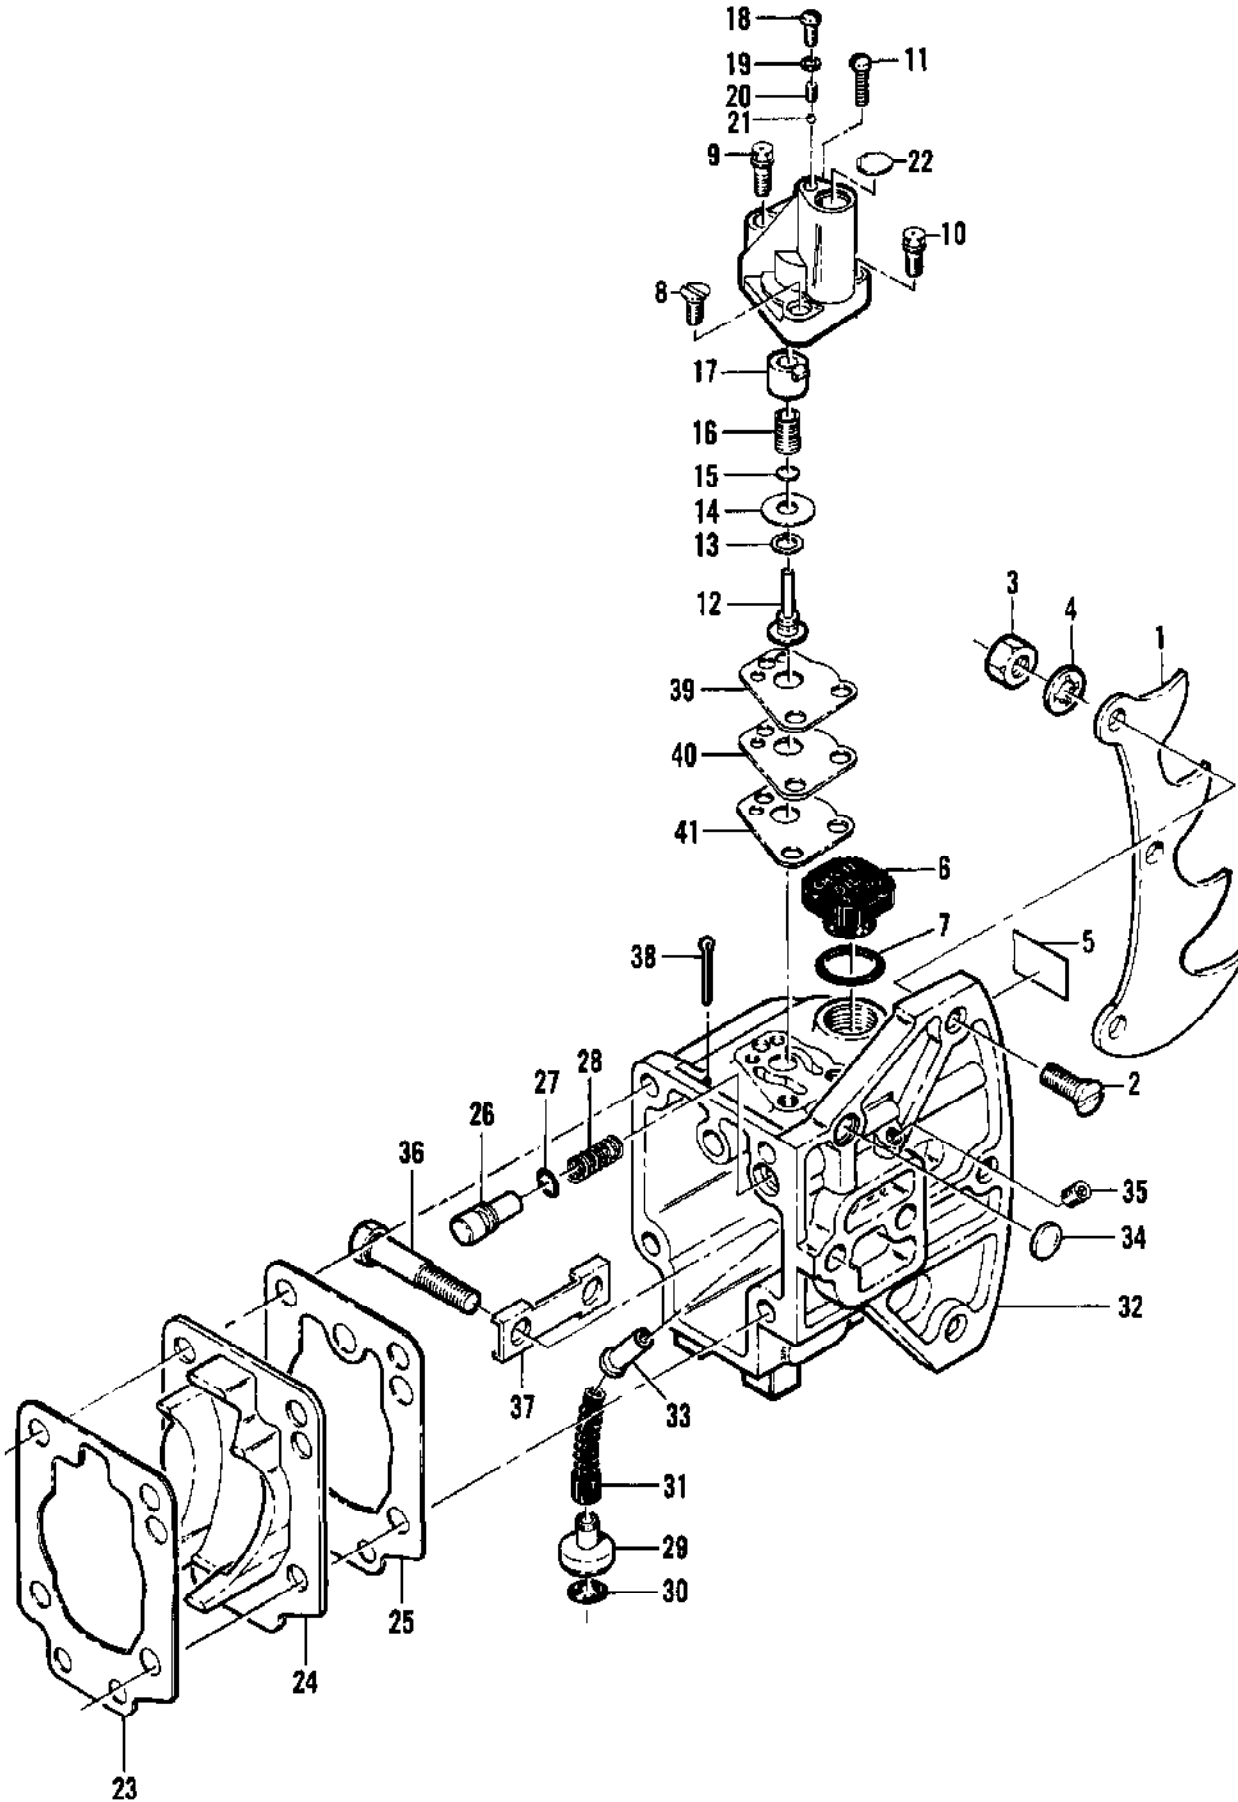

Ref #	Part Number	Qty	Description
1	61331	1	Kit - Spike
2	102088	3	Screw - Fl hd 1/4-20 x 3/4
3	100152	3	Nut - Hex 1/4-20
4	100153	3	Lockwasher
5	59445	1	Decal - Oiler
6	57129A	1	Cap - Oil
7	101148	1	"O" Ring
8	110245	1	Screw - Fl hd 10-24 x 3/4
9	110257	1	Screw - Hex hd 10-24 x 1-3/4
10	110127	1	Screw - Hex hd 10-24 x 7/8 (SEMS)
	83135	1	Pump Assy - Pulse
11	110890	1	Screw - Fil hd 10-24 x 7/8
12	60260A	1	Piston Assy
13	60937	1	Washer - Piston
14	86182	1	Ring - Piston
15	104001	1	"O" Ring
16	86183	1	Spring - Piston
17	67918	1	Sleeve - Adjustment
18	60397A	1	Screw - Special
19	60398B	1	Washer - Special
20	60396B	1	Spring - Ball check
21	102809	1	Ball - Check
22	110157	1	Plug - Expansion
23	65654	1	Gasket - Crankcase bottom cover
24	60251A	1	Cover - Crankcase bottom
25	86125	1	Gasket - Oiler housing
26	63643	1	Piston - Oiler
27	103198	1	"O" Ring
28	51946	1	Spring - Piston
29	51505	1	Weight Assy - Oil line
30	51506	1	Screen - Oil
31	28007	1	Hose - Oil pickup
32	85392	1	Housing Assy - Oil
33	51982A	1	Valve Assy - Check
34	105677	1	Plug - Expansion
35	104869	1	Plug - Pipe
36	51423B	2	Bolt - Bar
37	51439	1	Lockplate
38	104062	1	Pin - Cotter
39	86186	1	Gasket - Pump
40	67471	1	Spacer - Pump
41	68794	1	Gasket - Spacer