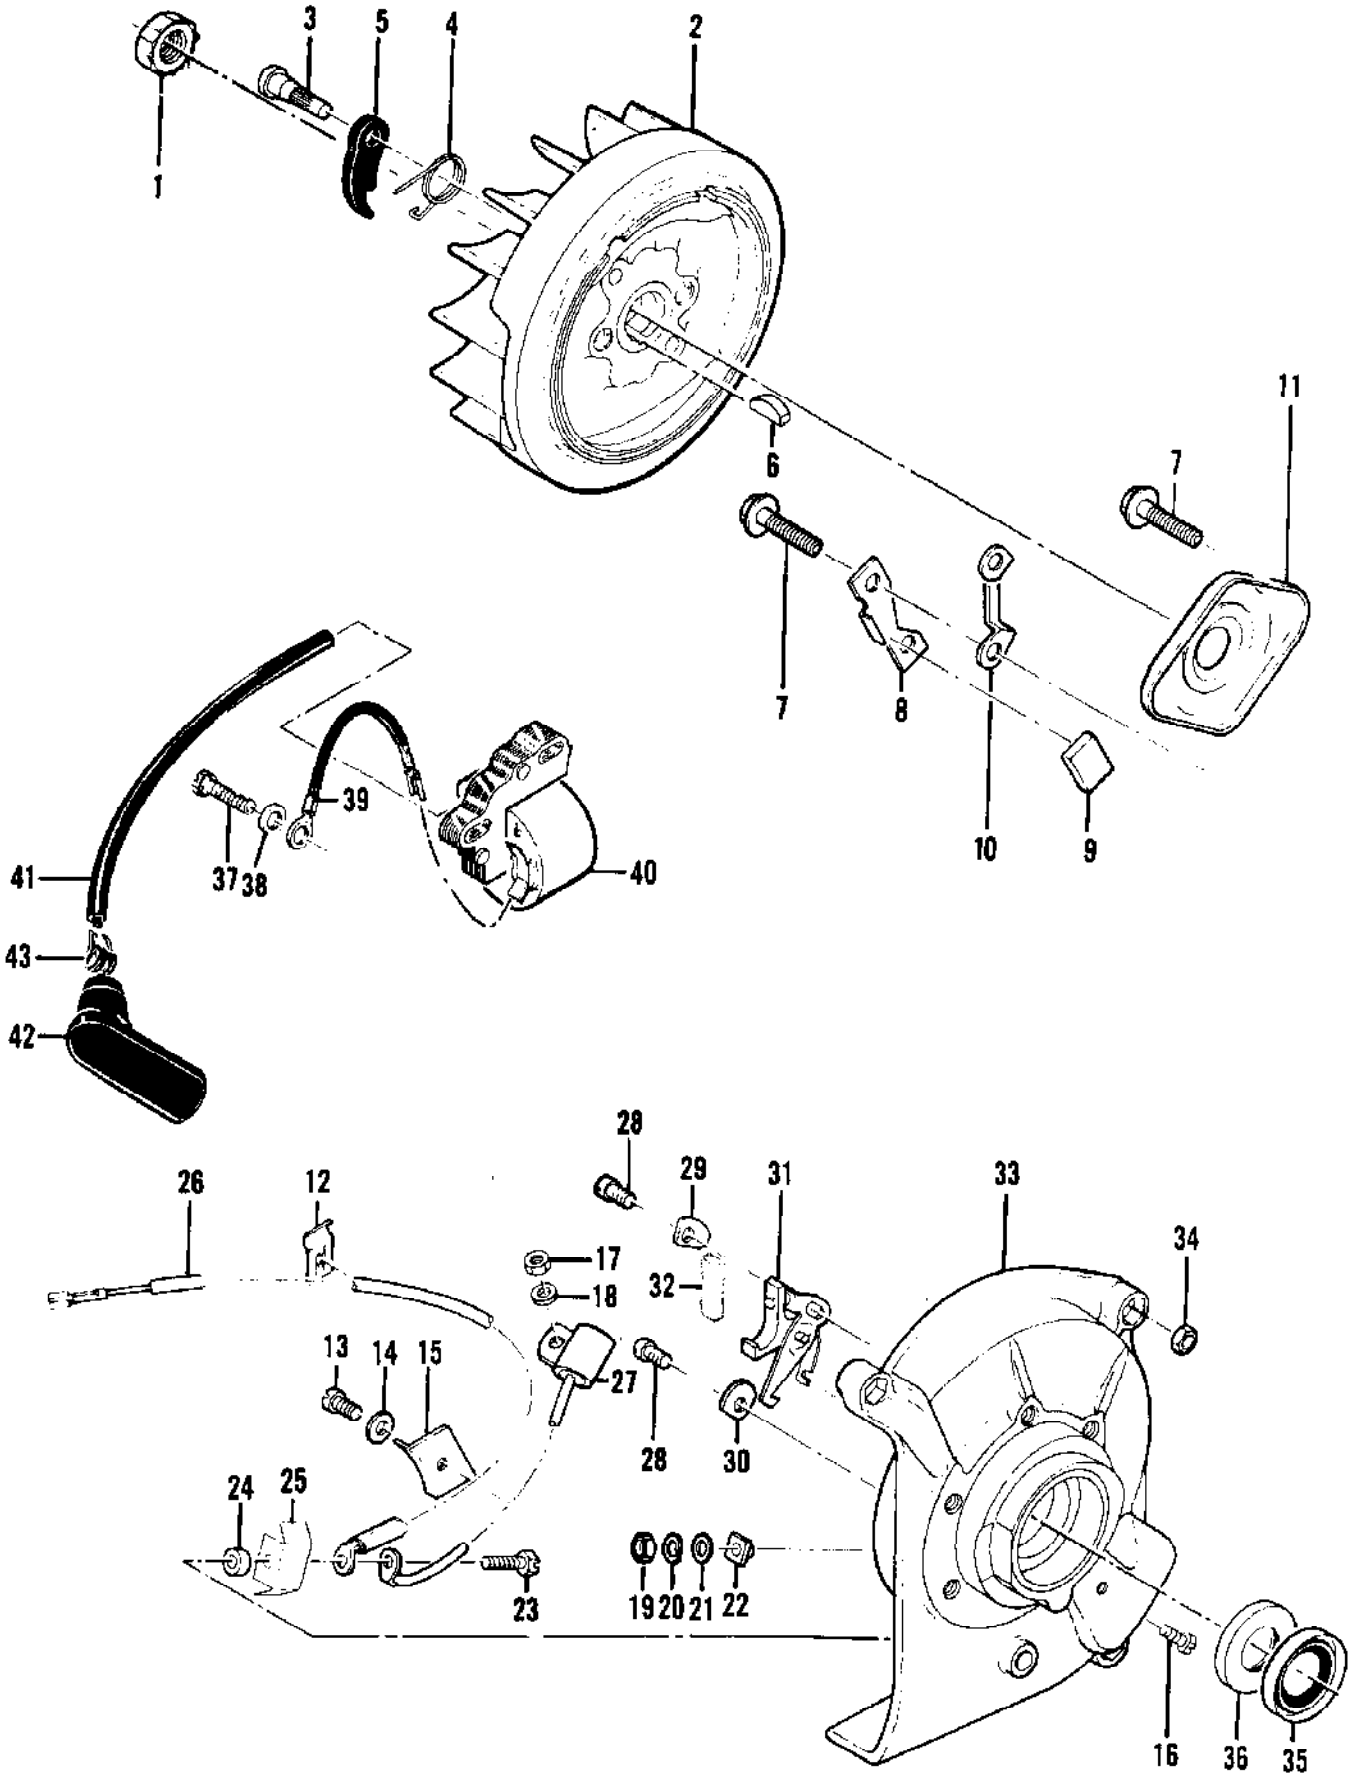

Ref #	Part Number	Qty	Description
	87288	1	Carburetor Assy
1	52933	4	Screw - Pump cover
2	83731	1	Cover - Pump
3	66629	1	Gasket - Pump cover
4	66630	1	Diaphragm - Fuel pump
5	48780	1	Screw - Throttle shaft clip
6	66646	1	Clip - Throttle shaft
7	48780	1	Screw - Throttle plate
8	51720	1	Plate - Throttle
9	88773	1	Shaft Assy - Throttle
10	67136	1	Spring - Throttle shaft
11	66639	1	Plate - Choke
12	83717	1	Shaft Assy - Choke
13	100071	1	Ball - Choke friction
14	48759	1	Spring - Choke friction
15	88768	1	Needle - Idle mixture
16	66626	1	Spring - Idle mixture needle
17	66625	1	Screw - Idle speed
18	66626	1	Spring - Idle speed screw
19	51721	4	Screw - Diaphragm cover
20	66631	1	Cover - Diaphragm
21	66632	1	Diaphragm - Metering
22	66633	1	Gasket - Diaphragm
23	66644	1	Screw - Inlet lever pin
24	66636	1	Pin - Inlet lever
25	66638	1	Lever - Inlet
26	66404	1	Spring - Inlet lever
27	66637	1	Needle - Inlet
28	66623	1	Screen - Fuel inlet
29	88771	1	Jet - High speed fuel (029)
	88772		Jet - H/S fuel (028) Alt.
	88781		Jet - H/S fuel (027) Alt.
	88780		Jet - H/S fuel (026) Alt.
30	52928	1	Plug - Cup
31	66622	1	Plug - Welch
	88774		Gasket Set
	88775		Repair Kit
	88776		Gasket & Diaphragm Set

Ref #	Part Number	Qty	Description
1	85547	1	Clutch Guard Assy
2	62057	1	Screw - Adjustment
3	105686	1	Pin - Cotter
4	100004	1	Washer - 1/4
5	100005	1	Washer - 1/4
6	52207C	1	Nut - Bar adjustment
7	110041	2	Screw - Pan hd 8-32 x 1/2
8	69492	1	Retainer - Deflector
9	69477	1	Deflector - Saw dust
10		1	Bar & Chain Assys
11	64935	2	Plate - Bar
	89227	1	Clutch Assy
12	85042	1	Spring - Clutch
13	51464A	4	Shoe - Clutch
14	89226	1	Rotor Assy