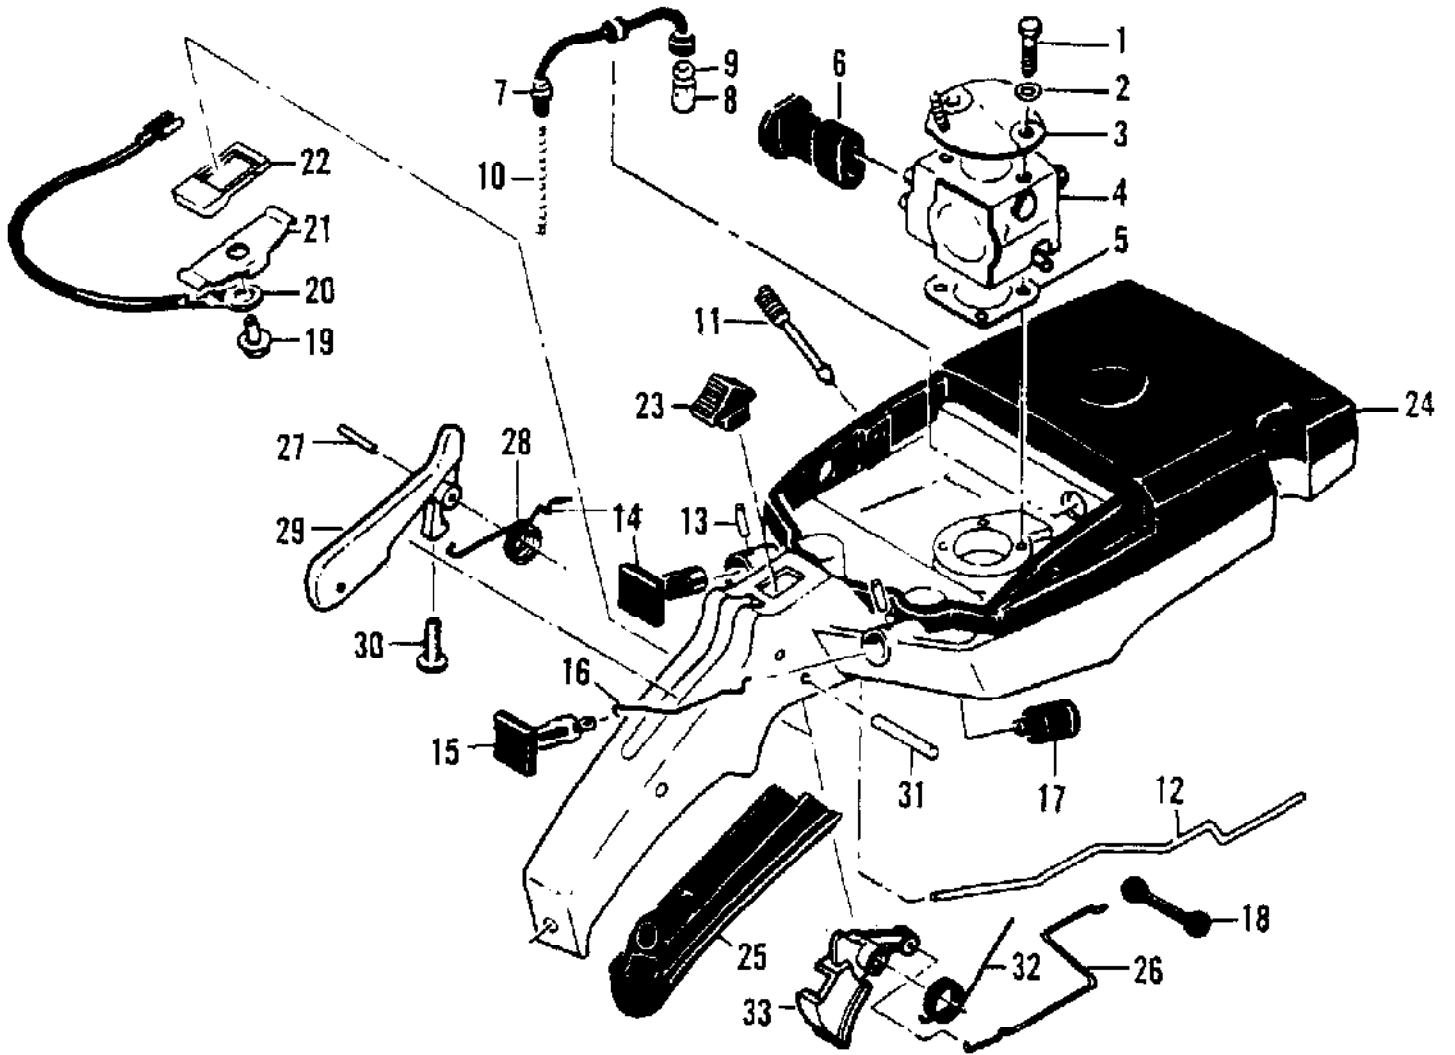

Ref #	Part Number	Qty	Description
1	103357	2	Screw - Hx hd 10-24 x 2-1/8
2	110964	2	Washer
3	95414	1	Bracket - Air cleaner
4			Carburetor Assembly See "Carburetor Assembly" illustration and parts list.
5	86189	1	Gasket - Carburetor
6	214762	1	Boot - Carburetor controls
7	64848	1	Hose Assembly - Fuel
8	63932	1	Filter - Fuel
9	100440	1	Washer
10	67944	1	Spring - Hose
11	86273	1	Screw - Idle speed
12	92903	1	Rod - Oiler
13	105673	2	Pin - Roll 3/32 x 9/16
14	95480	1	Button - Oiler
15	95614	1	Button - Choke
16	69631	1	Rod - Choke
17	69597	2	Boot - Control rod
18	69043	1	Snubber - Rod
19	110706	1	Screw - Fil hd 8-18 x 1/2
20	83661	1	Wire Assembly - Stop switch
21	62451	1	Contact - Switch
22	214691	1	Base - Switch
23	68846	1	Button - Switch
24	94025	1	Tank/Control Assembly
25	89320	1	Insert - Handle grip
26	92155	1	Rod - Throttle
27	105654	1	Pin - Roll 1/8 x 7/8
28	92154	1	Spring - Trigger release
29	94275	1	Release Assembly - Trigger
30	111012	1	Screw - Pan hd 4-40 x 5/16
31	110378	1	Pin - Roll 3/16 x 15/16
32	92152	1	Spring - Trigger
33	214679	1	Trigger - Throttle