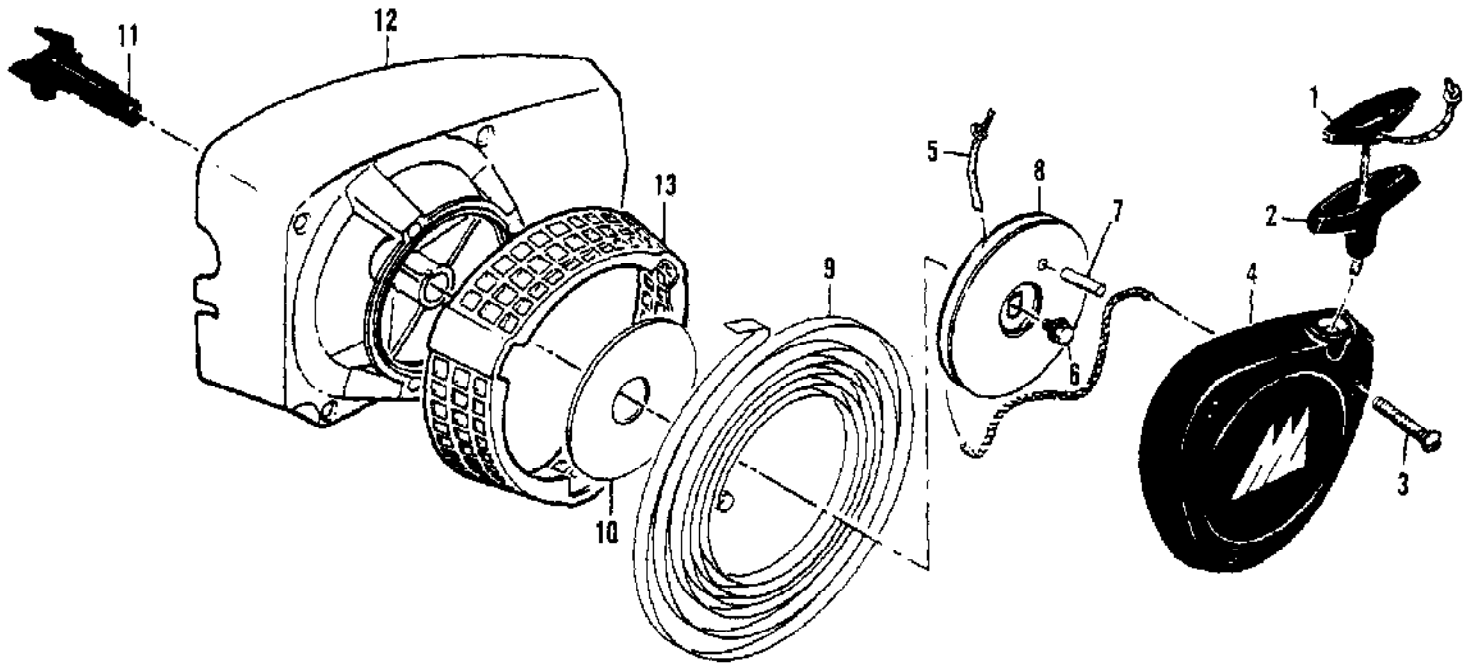

Ref #	Part Number	Qty	Description
	214763	1	Carburetor Assembly (Zama C-2)
	213823	1	Carburetor Assembly (Zama C-3)
1	91809	4	Screw - Pump cover (M4)
2	93939	1	Cover - Fuel pump
3	93952	1	Kit - Pump diaphragm
4	91820	1	Screen - Filter
5	91804	2	Screw - Plate
6	93953	1	Valve - Choke
7	93954	1	Shaft Assembly - Choke
8	93955	1	Spring - Choke shaft
9	93956	1	Hall - Choke friction
10	93937	1	Valve - Throttle
11	93935	1	Shaft Assembly - Throttle
12	93936	1	Spring - Throttle return
13	93938	1	"E" Ring
14	93946	1	Needle - High speed
14	215265	1	Needle - High speed
15	93947	1	Needle - Idle
16	93948	2	Spring - Needle
17	93945	4	Screw - Diaphragm cover
18	93944	1	Cover - Diaphragm
19	93943	1	Diaphragm Assembly - Main
20	93949	1	Gasket - Main
21	91814	1	Screw - Lever pin (M3)
22	93941	1	Lever - Inlet
23	93942	1	Pin - Lever
24	93940	1	Spring - Lever
25	91810	1	Valve - Needle
26	93950	1	Valve Assembly - Main jet
27	93951	1	Plug - Welsh
	215359		Repair Kit

Ref #	Part Number	Qty	Description
	214372		CHAIN BRAKE Assembly
1	102500	1	Screw - Pan hd 10-24 x 1/2
2	91273	1	Washer - Special
3	214365	1	Lever Assembly
4	214366	1	Pin Assembly - Roller
5	93085	1	Spring - Brake
6	93083	1	Latch
7	93669	1	Pivot - Latch
8	93081	1	Band - Brake
9	93082	1	Pin - Band Anchor
10	214749	1	Housing Assembly - Brake
11	110527	1	Screw - Fil hd 10-24 x 2-3/4
12	110264	1	Washer - #10
13	61705	1	Nut - Bar adjusting
14	100002	1	Washer - #10
15	102067	1	Nut - Hx 10-24
16	91246	1	Pin - Lever pivot
17	91245	1	Washer - Thrust