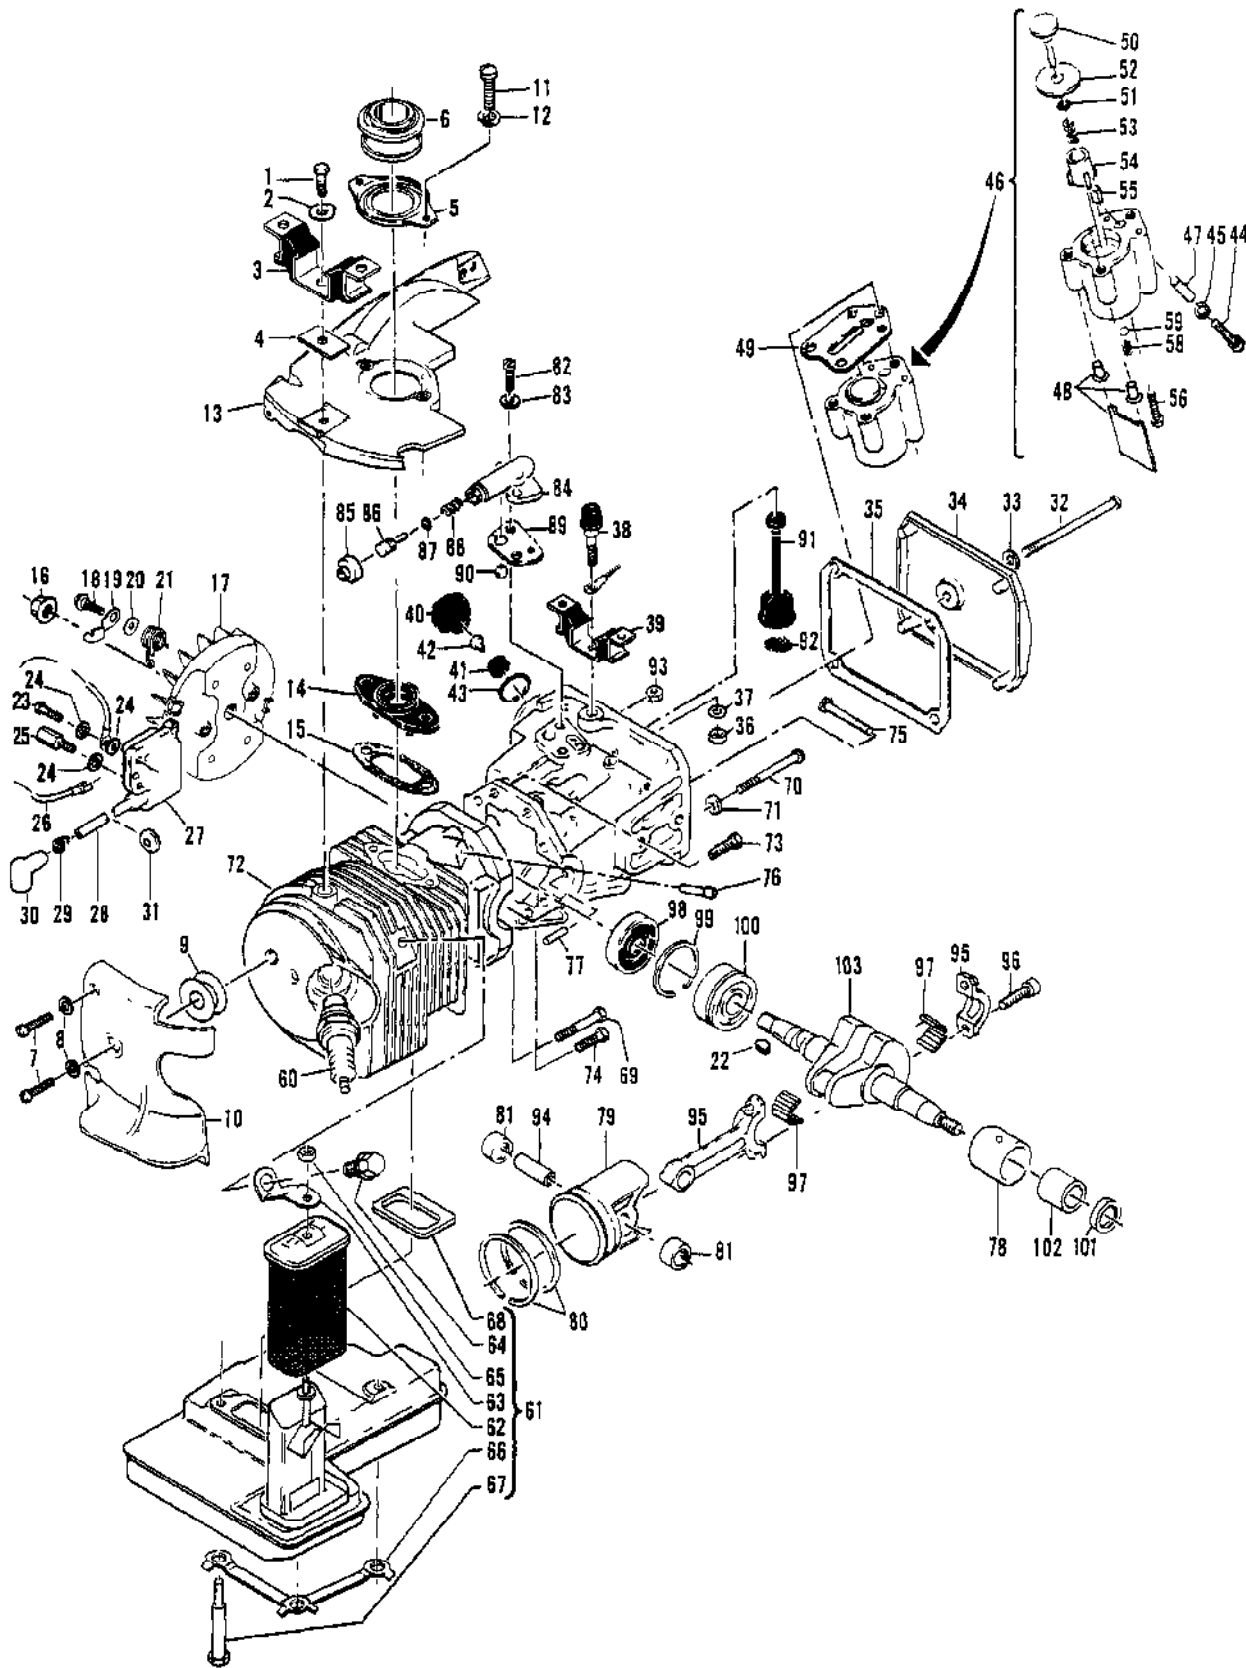

Ref #	Part Number	Qty	Description
1	83811	1	Screw - Special
2	69924	1	Lockplate
3	91578A	1	Mount - Rear
3	93925	1	Mount - Rear
4	84619	1	Insulator
5	213381	1	Clamp Assembly - Boot
6	215247	1	Boot - Port
7	102500	2	Screw - Pan hd 10-24 x 1/2
8	100002	2	Washer - #10
9	93460	1	Washer - Insulator
10	95479	1	Shroud - Rear
11	104396	2	Screw - Pan hd 10-24 x 3/4
12	101194	2	Lockwasher - #10
13	95477	1	Shroud - Upper
14	87844	1	Insulator - Inlet
15	88740	1	Gasket - Insulator
16	110703	1	Nut - Hex 3/8-24
17	95481	1	Flywheel Assembly
18	93464	2	Screw - Pawl
19	93198	2	Pawl - Starter
20	93469	2	Washer - Pawl
21	214102	2	Spring - Pawl
22	100106	1	Key - Woodruff
23	110127	1	Screw - Hx hd 10-24 x 7/8 (SEMS)
24	100002	3	Washer - #10
25	95603	1	Stud - Special
26	85798	1	Wire Assembly - Ground
27	95553	1	Electronic Ignition Assembly
28	95269	1	Wire Assembly - Spark plug
29	102556	1	Connector
30	95266	1	Boot
31	110995	1	Grommet
32	110291	1	Screw - Pan hd 10-24 x 2-5/8
33	110921	1	Washer - Sealing
34	86304	1	Cover - Oil tank
35	86306	1	Gasket - Cover
36	101143	1	Nut - Hx 1/4-20
37	102523	1	Washer - 1/4
38	69832	1	Bumper - Front
39	91582A	1	Mount - Front
39	93926	1	Mount - Front
40	95484	1	Cap - Oil tank
41	87269	1	Retainer - Valve
42	86402	1	Valve
43	101148	1	"O" Ring
44	110890	1	Screw-Fil. 10-24 x .88
45	100003	1	Washer - #10
46	215295	1	Pump Assembly - Pulse
47	91774	1	Sleeve
48	215246	1	Kit - Oil pump clip
49	92818	1	Seal - Pulse pump
50	214278	1	Piston Assembly - Pump
51	105603	1	"O" Ring
52	86182	1	Ring - Piston
53	60259	1	Spring - Piston