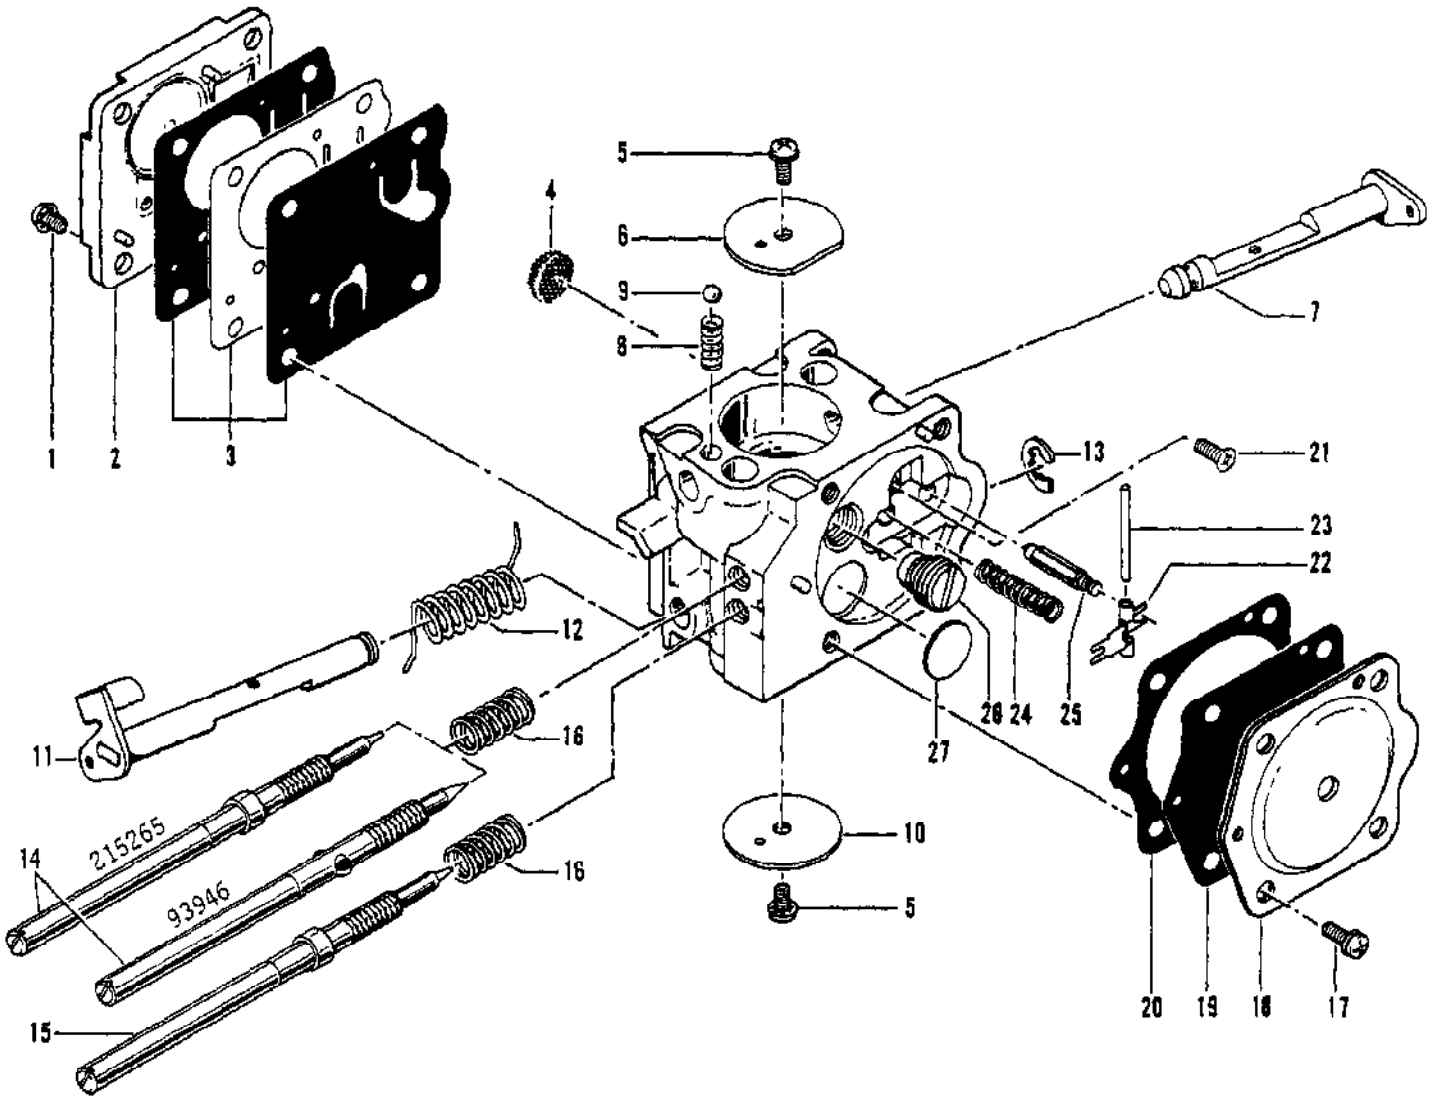

Ref #	Part Number	Qty	Description
	214763	1	Carburetor Assembly (Zama C-2)
	213823	1	Carburetor Assembly (Zama C-3)
1	91809	4	Screw - Pump cover (M4)
2	93939	1	Cover - Fuel pump
3	93952	1	Kit - Pump diaphragm
4	91820	1	Screen - Filter
5	91804	2	Screw - Plate
6	93953	1	Valve - Choke
7	93954	1	Shaft Assembly - Choke
8	93955	1	Spring - Choke shaft
9	93956	1	Hall - Choke friction
10	93937	1	Valve - Throttle
11	93935	1	Shaft Assembly - Throttle
12	93936	1	Spring - Throttle return
13	93938	1	"E" Ring
14	93946	1	Needle - High speed
14	215265	1	Needle - High speed
15	93947	1	Needle - Idle
16	93948	2	Spring - Needle
17	93945	4	Screw - Diaphragm cover
18	93944	1	Cover - Diaphragm
19	93943	1	Diaphragm Assembly - Main
20	93949	1	Gasket - Main
21	91814	1	Screw - Lever pin (M3)
22	93941	1	Lever - Inlet
23	93942	1	Pin - Lever
24	93940	1	Spring - Lever
25	91810	1	Valve - Needle
26	93950	1	Valve Assembly - Main jet
27	93951	1	Plug - Welsh
	215359		Repair Kit

Ref #	Part Number	Qty	Description
	214372		CHAIN BRAKE Assembly
1	102500	1	Screw - Pan hd 10-24 x 1/2
2	91273	1	Washer - Special
3	214365	1	Lever Assembly
4	214366	1	Pin Assembly - Roller
5	93085	1	Spring - Brake
6	93083	1	Latch
7	93669	1	Pivot - Latch
8	93081	1	Band - Brake
9	93082	1	Pin - Band Anchor
10	214749	1	Housing Assembly - Brake
11	110527	1	Screw - Fil hd 10-24 x 2-3/4
12	110264	1	Washer - #10
13	61705	1	Nut - Bar adjusting
14	100002	1	Washer - #10
15	102067	1	Nut - Hx 10-24
16	91246	1	Pin - Lever pivot
17	91245	1	Washer - Thrust