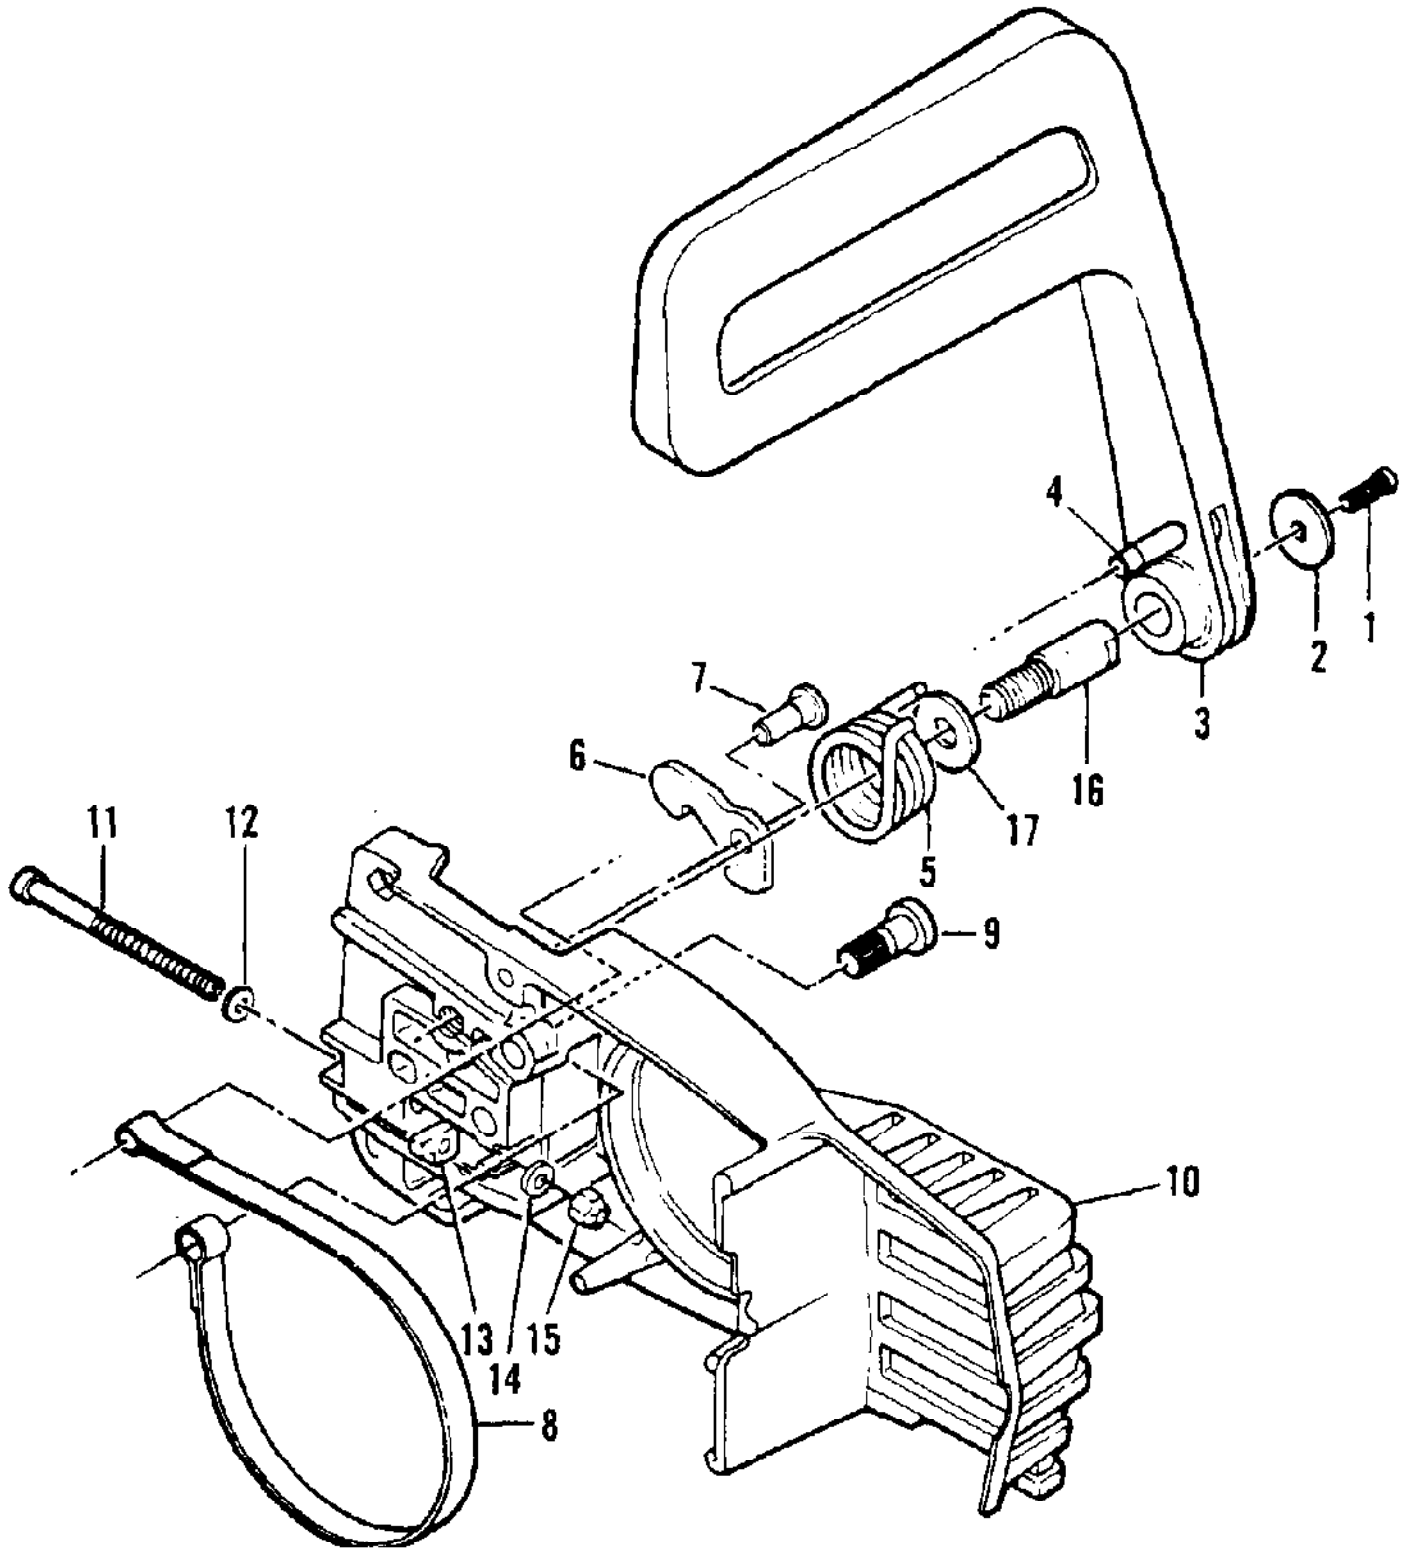

Ref #	Part Number	Qty	Description
	214763	1	Carburetor Assembly (Zama C-2)
	213823	1	Carburetor Assembly (Zama C-3)
1	91809	4	Screw - Pump cover (M4)
2	93939	1	Cover - Fuel pump
3	93952	1	Kit - Pump diaphragm
4	91820	1	Screen - Filter
5	91804	2	Screw - Plate
6	93953	1	Valve - Choke
7	93954	1	Shaft Assembly - Choke
8	93955	1	Spring - Choke shaft
9	93956	1	Hall - Choke friction
10	93937	1	Valve - Throttle
11	93935	1	Shaft Assembly - Throttle
12	93936	1	Spring - Throttle return
13	93938	1	"E" Ring
14	93946	1	Needle - High speed
14	215265	1	Needle - High speed
15	93947	1	Needle - Idle
16	93948	2	Spring - Needle
17	93945	4	Screw - Diaphragm cover
18	93944	1	Cover - Diaphragm
19	93943	1	Diaphragm Assembly - Main
20	93949	1	Gasket - Main
21	91814	1	Screw - Lever pin (M3)
22	93941	1	Lever - Inlet
23	93942	1	Pin - Lever
24	93940	1	Spring - Lever
25	91810	1	Valve - Needle
26	93950	1	Valve Assembly - Main jet
27	93951	1	Plug - Welsh
	215359		Repair Kit

Ref #	Part Number	Qty	Description
	214372		CHAIN BRAKE Assembly
1	102500	1	Screw - Pan hd 10-24 x 1/2
2	91273	1	Washer - Special
3	214365	1	Lever Assembly
4	214366	1	Pin Assembly - Roller
5	93085	1	Spring - Brake
6	93083	1	Latch
7	93669	1	Pivot - Latch
8	93081	1	Band - Brake
9	93082	1	Pin - Band Anchor
10	214749	1	Housing Assembly - Brake
11	110527	1	Screw - Fil hd 10-24 x 2-3/4
12	110264	1	Washer - #10
13	61705	1	Nut - Bar adjusting
14	100002	1	Washer - #10
15	102067	1	Nut - Hx 10-24
16	91246	1	Pin - Lever pivot
17	91245	1	Washer - Thrust