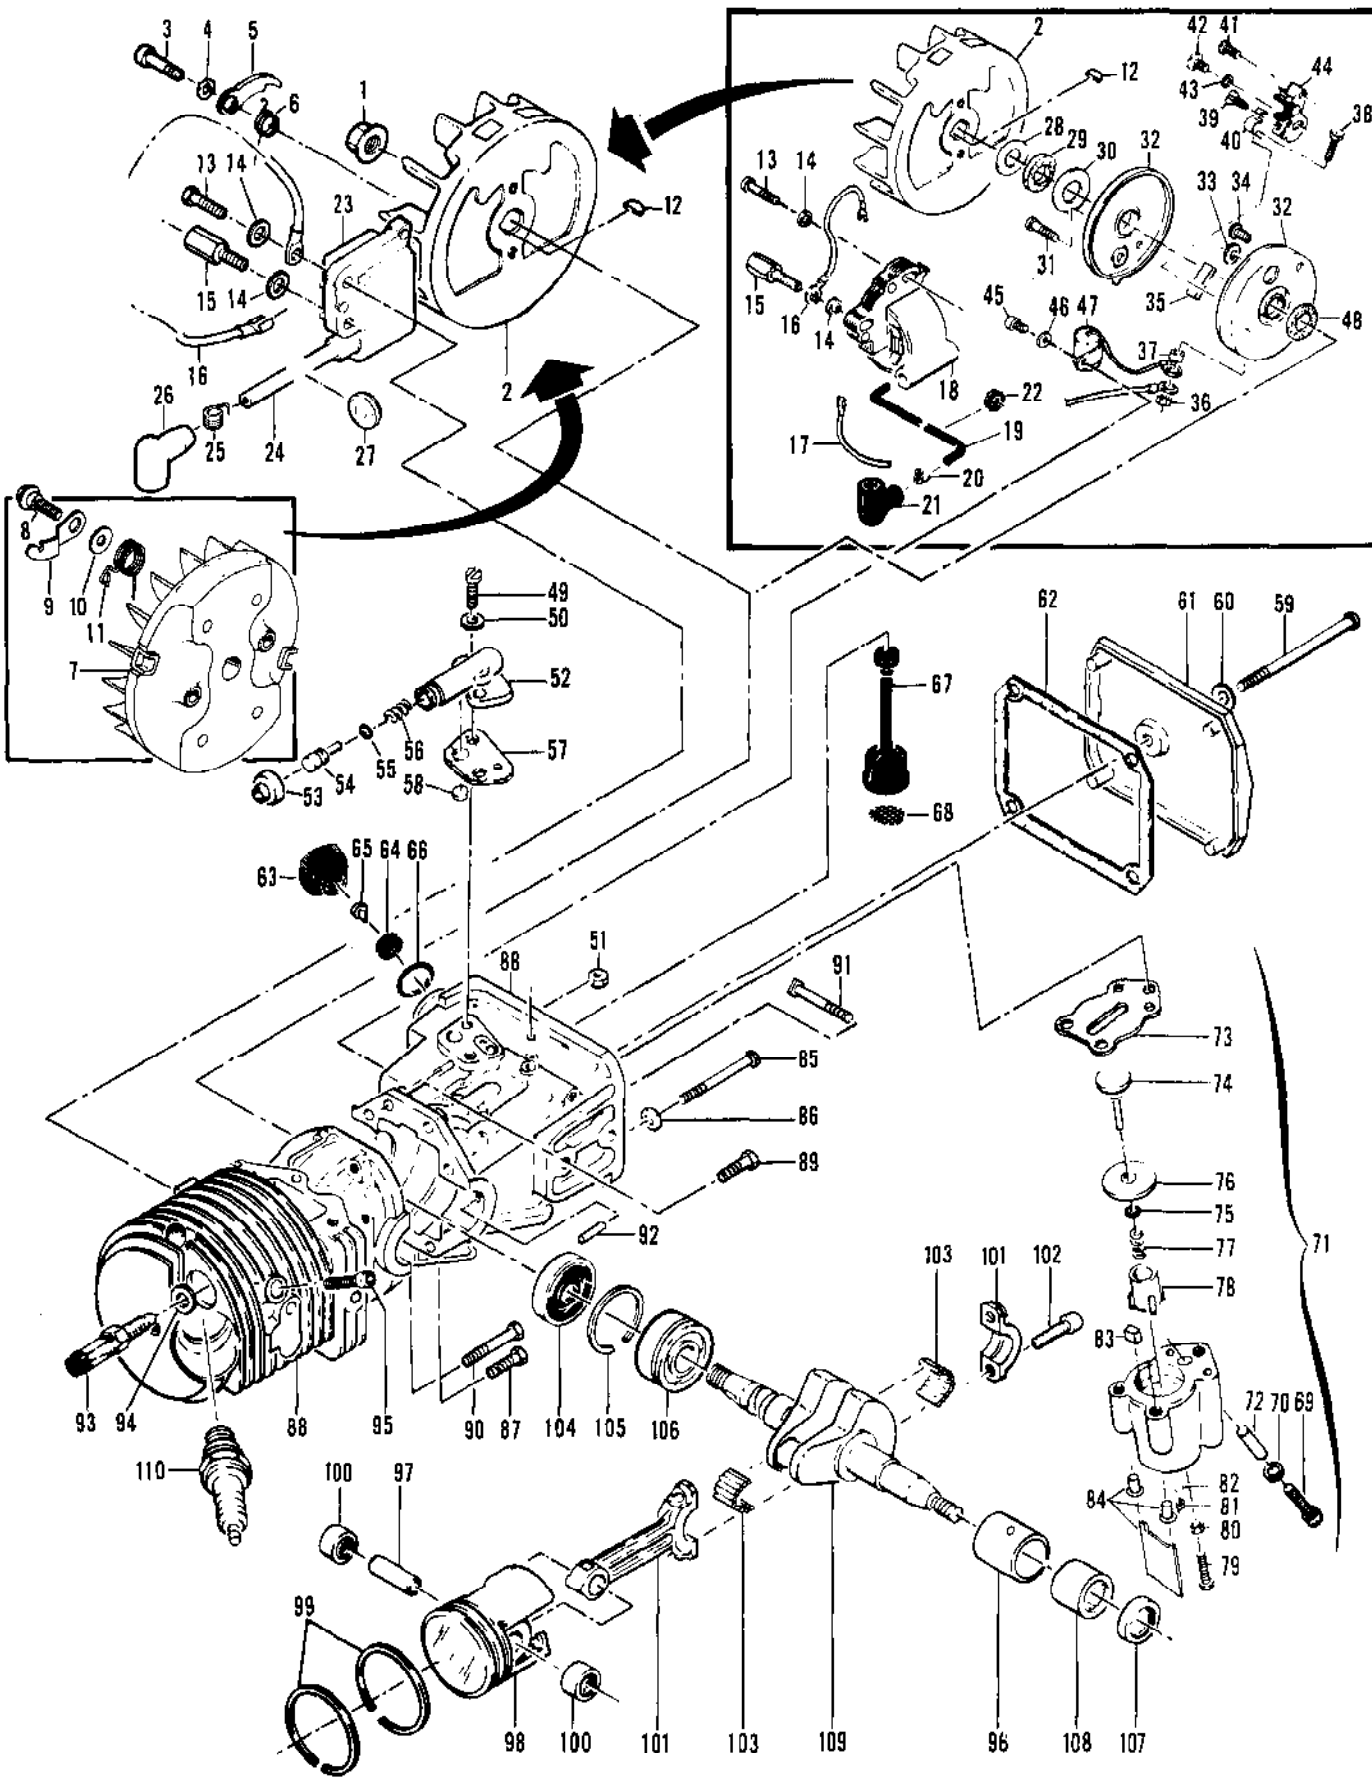

Ref #	Part Number	Qty	Description
1	110703	1	Nut - Hx 3/8-24
2	86068	1	Flywheel
3	88804	2	Screw - Pawl pivot
4	83241	2	Washer - Special
5	67546	2	Pawl - Starter
6	67545	2	Spring - Pawl
7	86068A	1	Flywheel Assembly
8	93464	2	Screw - Pawl
9	93198	2	Pawl - Starter
10	93469	2	Washer - Pawl
11	93197	2	Spring - Pawl
12	100106	1	Key - Woodruff
13	110127	1	Screw - Hx hd 10-24 x 7/8 (SEMS)
14	100002	2	Washer - #10
15	83512	1	Stud - Special
16	84686	1	Wire Assembly - Ground
17	69344	1	Wire Assembly - Primary
18	214535	1	Coil & Lamination
19	50120	1	Wire Assembly - Spark plug
20	55061	1	Connector
21	95266	1	Boot
22	100268	1	Grommet
23	92785	1	Electronic Ignition
24	95269	1	Wire Assembly - Spark plug
25	102556	1	Connector
26	95266	1	Boot
27	110995	1	Grommet
28	67057	1	Washer - Thrust
29	67056	1	Seal - Breaker box cover
30	67054	1	Washer - Thrust
31	110584	1	Screw - Pan hd 8-32 x 3/4
32	91852	1	Kit - Breaker box cover
33	91838	1	Washer
34	110489	1	Screw - Pan hd 6-32 x 7/16
35	54184	1	Wiper - Cam
36	100298	1	Nut - Hx 6-32
37	62365	1	Spacer - Breaker
38	110346	1	Screw - Hx hd 6-32 x 3/4
39	110706	1	Screw - Pan hd 8-18 x 1/2
40	83126	1	Strap - Conduction
41	110811	1	Screw - Pan hd 8-32 x 3/8
42	110969	1	Screw - Hx hd 8-32 x -/2
43	105976	1	Washer - #8
44	88808	1	Breaker Assembly
45	110338	1	Screw - Pan hd 8-32 x -/2
46	100080	1	Washer - #8
47	85358	1	Condenser
48	67051	1	Seal - Breaker box
49	110338	2	Screw - Pan hd 8-32 x 1/2
50	110613	2	Washer - #8
51	100955	1	Nut - Hx 8-32
52	84156	1	Housing - Pump
53	62262	1	Cap - Housing
54	62266	1	Plunger - Pump
55	105614	1	"O" Ring