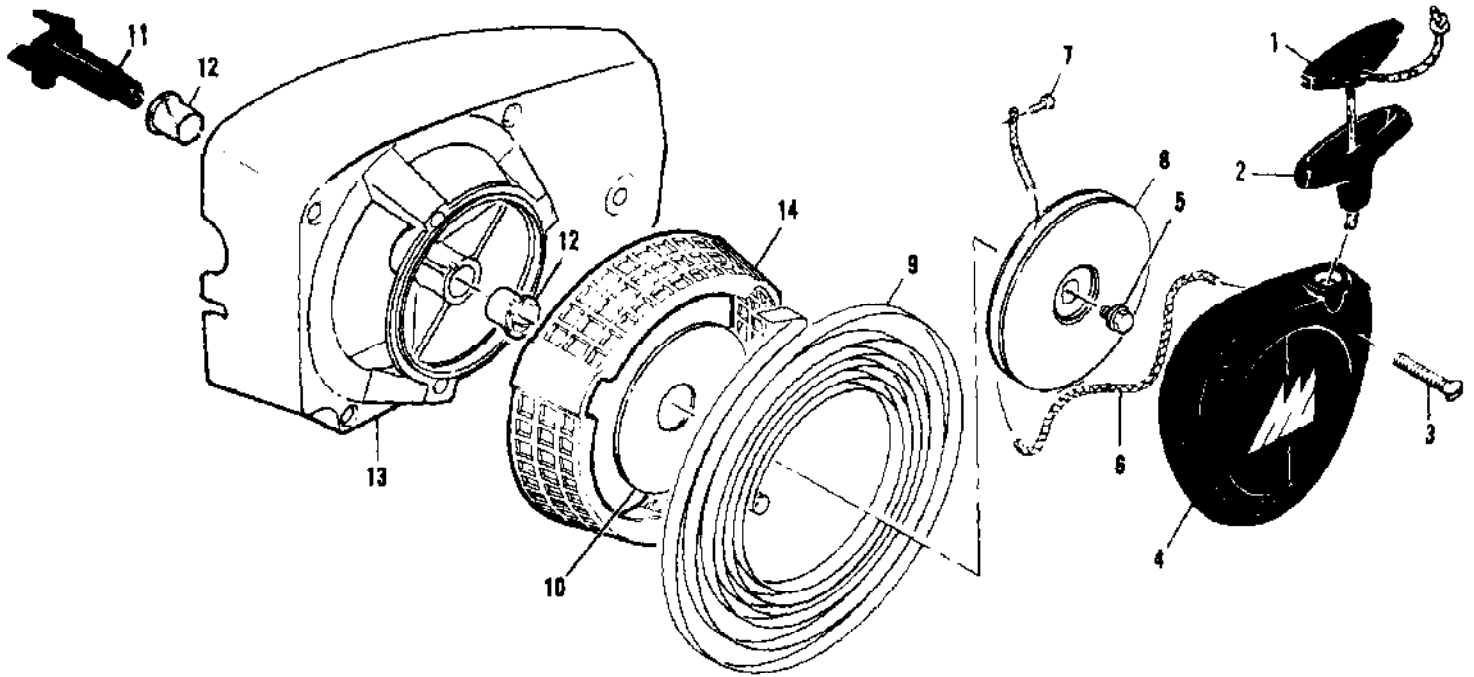

Ref #	Part Number	Qty	Description
	87666	1	Carburetor Asy (Walbro)
1	67501	4	Screw - Pump cover
2	83760	1	Cover - Pump
3	67495	1	Gasket - Cover
4	67498	1	Diaphragm - Check valve
5	83114	1	Diaphragm - Fuel pump
6	47690	3	Screw - Plate
7	83762	1	Plate - Throttle
8	67489	1	Clip - Shaft
9	67486	1	Shaft Asy - Throttle
10	67490	1	Plate - Choke
11	67488	1	Shaft Asy - Choke
12	100302	1	Ball - Choke friction
13	67504	1	Spring - Choke
14	87915	1	Needle - High speed
15	87916	1	Needle - Idle
16	67502	2	Spring - Needle
17	70798	4	Screw - Diaphragm cover
18	83761	1	Cover - Diaphragm
19	67499	1	Diaphragm - Metering
20	67496	1	Gasket - Diaphragm
21	67500	1	Screw - Lever pin
22	67508	1	Pin - Lever
23	67509	1	Lever - Metering
24	67503	1	Spring - Lever
25	67491	1	Valve - Needle
26	71690	1	Plug - 3/8
27	69506	1	Plug - 5/16
28	83758	1	Kit - Valve & Seat Asy
29	67507	1	Screen - Fuel

Ref #	Part Number	Qty	Description
	214676		CHAIN BRAKE Asy
1	102500	1	Screw - Pan hd 10-24 x 1/2
2	91273	1	Washer - Special
3	214365	1	Lever Asy
4	214366	1	Pin Asy - Roller
5	93085	1	Spring - Brake
6	93083	1	Latch
7	93669	1	Pivot - Latch
8	93081	1	Band - Brake
9	93082	1	Pin - Band Anchor
10	214669	1	Housing Asy - Brake
11	110527	1	Screw - Fil hd 10-24 x 2-3/4
12	110264	1	Washer - #10
13	61705	1	Nut - Bar adjusting
14	100002	1	Washer - #10
15	102067	1	Nut - Hx 10-24
16	91246	1	Pin - Lever pivot
17	91245	1	Washer - Thrust