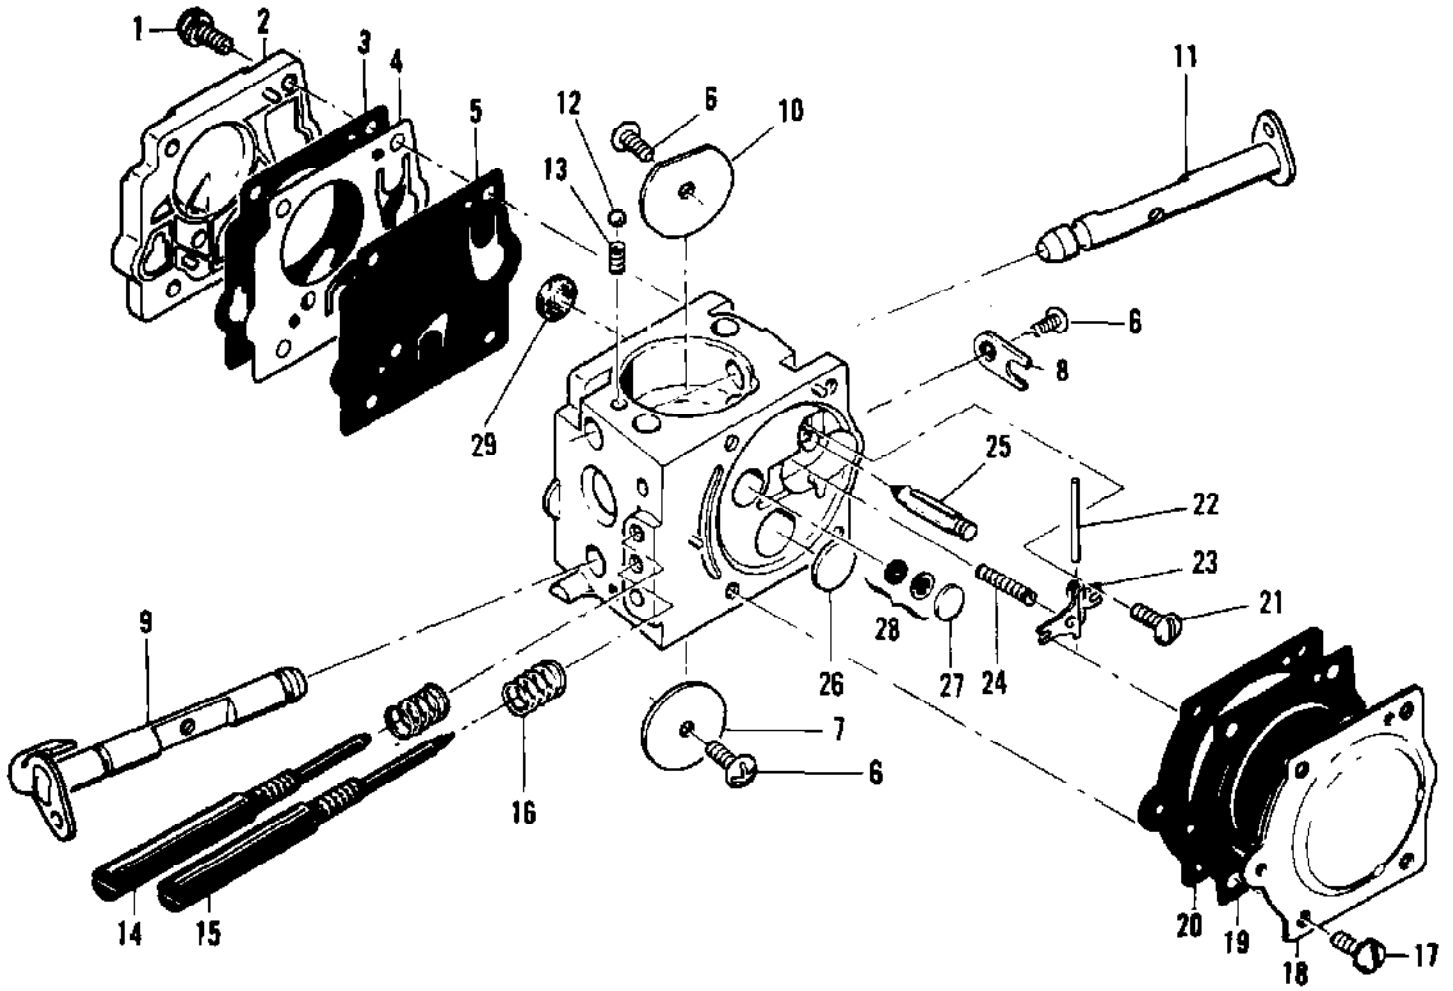

Ref #	Part Number	Qty	Description
	87666	1	Carburetor Asy (Walbro)
1	67501	4	Screw - Pump cover
2	83760	1	Cover - Pump
3	67495	1	Gasket - Cover
4	67498	1	Diaphragm - Check valve
5	83114	1	Diaphragm - Fuel pump
6	47690	3	Screw - Plate
7	83762	1	Plate - Throttle
8	67489	1	Clip - Shaft
9	67486	1	Shaft Asy - Throttle
10	67490	1	Plate - Choke
11	67488	1	Shaft Asy - Choke
12	100302	1	Ball - Choke friction
13	67504	1	Spring - Choke
14	87915	1	Needle - High speed
15	87916	1	Needle - Idle
16	67502	2	Spring - Needle
17	70798	4	Screw - Diaphragm cover
18	83761	1	Cover - Diaphragm
19	67499	1	Diaphragm - Metering
20	67496	1	Gasket - Diaphragm
21	67500	1	Screw - Lever pin
22	67508	1	Pin - Lever
23	67509	1	Lever - Metering
24	67503	1	Spring - Lever
25	67491	1	Valve - Needle
26	71690	1	Plug - 3/8
27	69506	1	Plug - 5/16
28	83758	1	Kit - Valve & Seat Asy
29	67507	1	Screen - Fuel