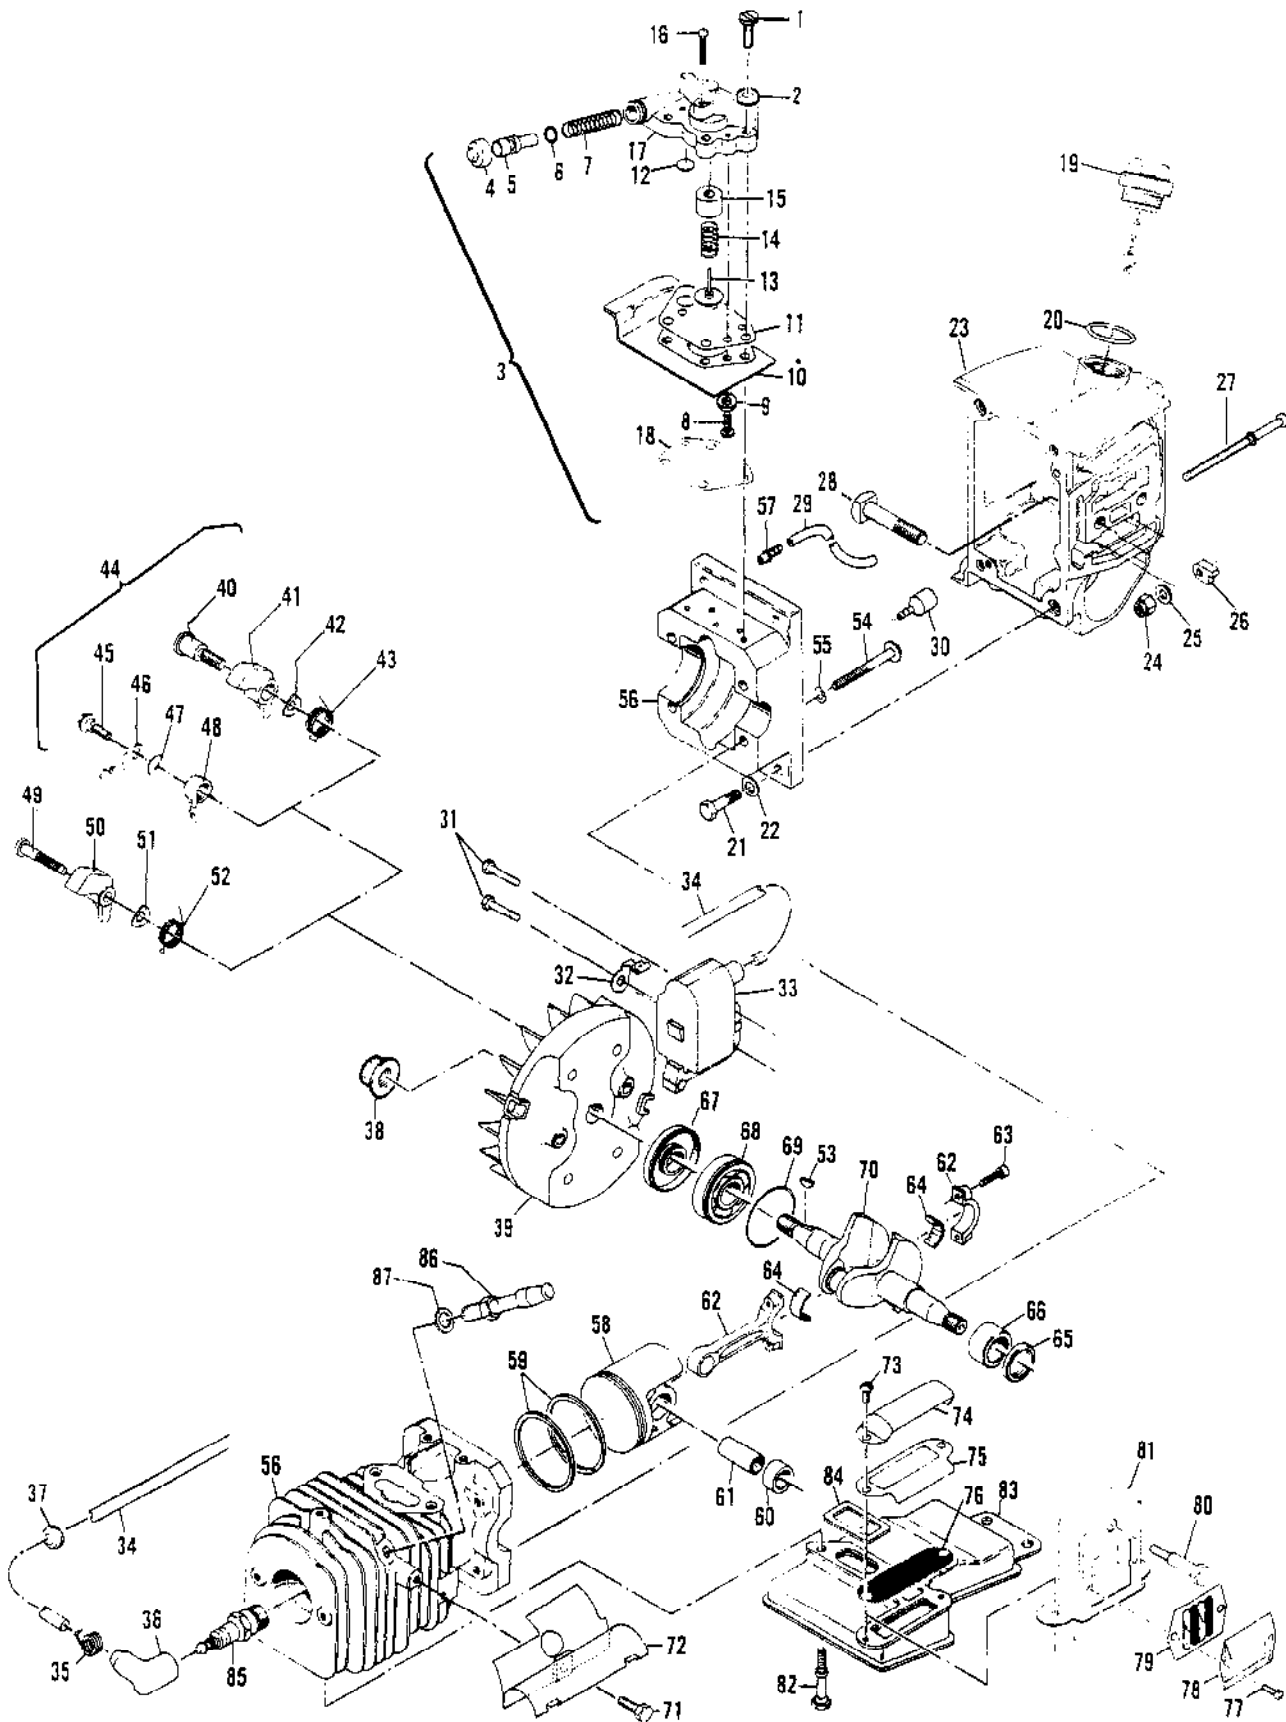

Ref #	Part Number	Qty	Description
1	120036	4	Screw - M4 x 16 (Sems)
2	67177	4	Washer - Insulating
3	219380	1	Pump Asy-Oiler (Pulse)
4	215151	1	Cap
5	93933	1	Plunger
6	105614	1	"O" Ring
7	66687	1	Spring - Plunger
8	110706	3	Screw - 8-18 x 1/2
9	216354	1	Gasket - Washer
10	217218	1	Cover - Diaphragm
11	216992	1	Diaphragm
12		1	Valve Not available separately.
13	91945	1	Piston Assembly
14	94322	1	Spring - Return
15	91944	1	Sleeve
16	218530	1	Screw - 6-40 x .875
17	219336	1	Body Assembly
18	91950	1	Gasket - Oil Pump
19	216052	1	Cap/Retainer Asy - Oil
20	101148	1	"O" Ring
21	120006	4	Screw - M6.3 x 24
22	100004	4	Washer - Plain 1/4"
23	218583	1	Tank Asy-Oil
24	110950	1	Nut - Lock
25	102115	1	Washer - Plain
26	91982	1	Nut - Bar Adjustment
27	94362	1	Screw - Bar Adjustment
28	92459	2	Bolt - Bar
29	92616	1	Hose - Oil Pickup
30	92465	1	Pickup - Oil
31	120037	2	Screw - M5 x 25 (Sems) 55-60 In. Lb. Torque
32	84686-01	1	Wire Asy - Ground
33	95553	1	Ignition Asy - Electronic
34	95270	1	Wire Asy - Spark
35	102556	1	Connector - Spark Plug
36	95266	1	Boot - Spark Plug
37	110995	1	Grommet - Spark Plug Wire
38	94500	1	Nut - Flange M10 265-325 In. Lb. Torque
39	95324	1	Flywheel/Pawl Asy
40	95362	2	Screw - Pawl
41	95361	2	Pawl - Starter (Plastic)
42	213253	2	Washer - Spring
43	93144	2	Spring - Pawl
44	215739	1	Kit - Flywheel/Pawl
45	93464	2	Screw - Pawl
46	93198	2	Pawl - Starter (Metal)
47	93469	2	Washer - Spring
48	214102	2	Spring - Pawl
49	93146	2	Pin - Pawl
50	93145	2	Pawl - Starter (Plastic)
51	93469	2	Washer - Spring
52	93144	2	Spring - Pawl
53	100106	1	Key - Woodruff
54	62106	4	Screw - 12-24 x 1 3/4 70-75 In. Lb. Torque
55	111025	4	Washer - Sealing