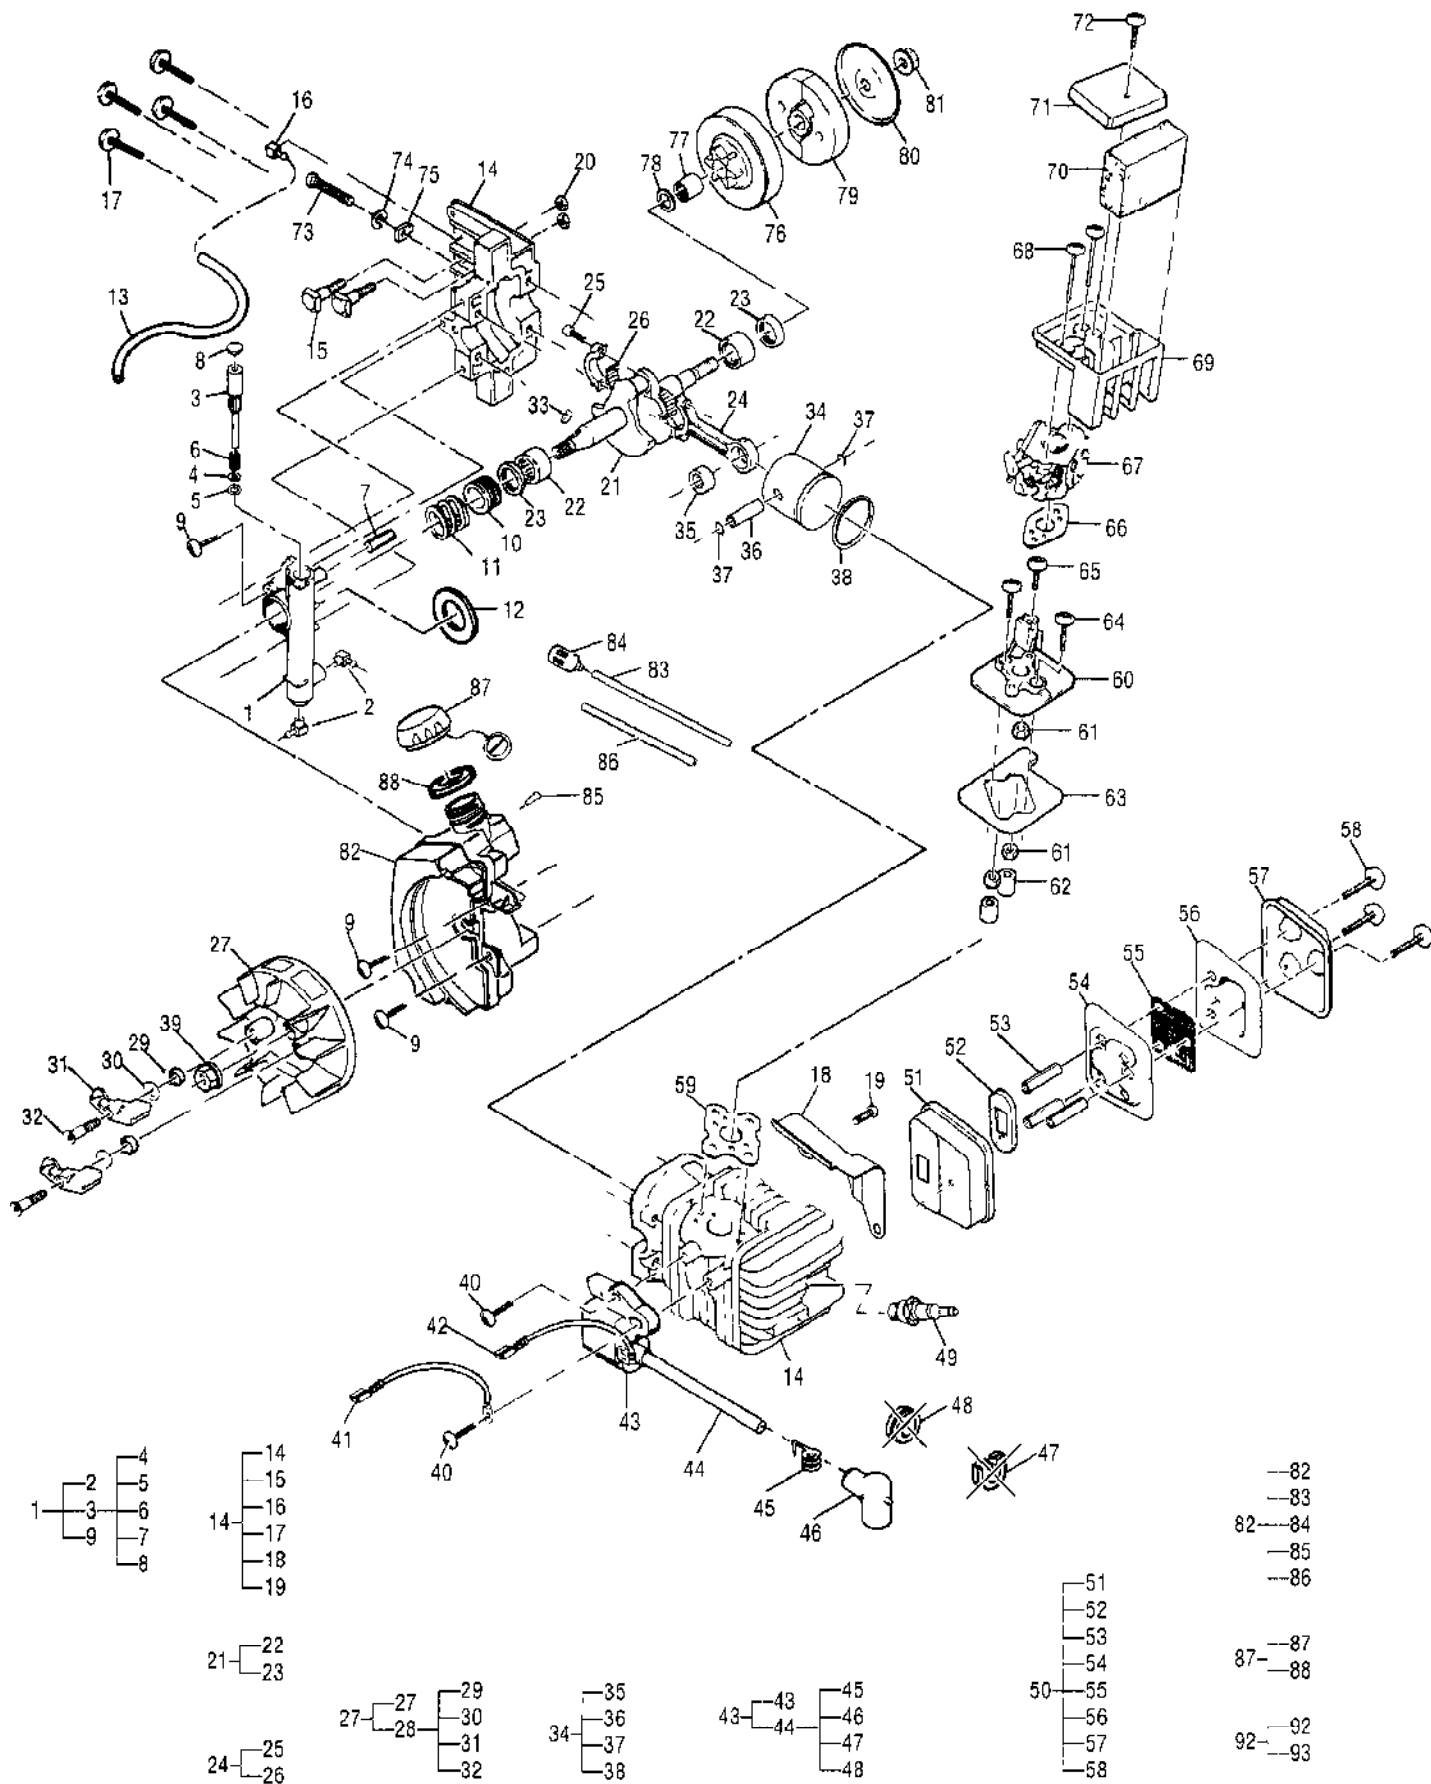

Ref #	Part Number	Qty	Description
1	301304	1	Oil Pump Asy Dealer stocked. Fast to medium moving part.
2	322182	2	Fitting Distributor stocked. Medium to slow moving part.
3	301084	1	Kit, Gear/Plunger Asy Dealer stocked. Fast to medium moving part.
4	110582	1	Washer Dealer stocked. Fast to medium moving part.
5		1	O-Ring Not available individually
6		1	Spring Not available individually
7		1	Pin, Dowel Not available individually
8	322187	1	Plug, Oil Pump Distributor stocked. Medium to slow moving part.
9	111226	2	Screw, 10-24 x .62 Tr Hd Torx Dealer stocked. Fast to medium moving part.
10	224814	1	Worm Gear Dealer stocked. Fast to medium moving part.
11	224840	1	Spring, Compression Dealer stocked. Fast to medium moving part.
12	300295	1	Seal, Foam, Oil Pump Dealer stocked. Fast to medium moving part.
13	300288	1	Connecting Hose Dealer stocked. Fast to medium moving part.
14	301055	1	Cyl/C'case/Bar Bolt Asy, 38cc Dealer stocked. Fast to medium moving part.
15	8385601	2	Bolt, Bar Dealer stocked. Fast to medium moving part.
16	300257	1	Fitting Distributor stocked. Medium to slow moving part.
17	111083	4	Screw, 12-24 x 1.0 Hx Wshr Hd Dealer stocked. Fast to medium moving part.
18	323923	1	Baffle, Air Factory stocked. Slow moving part.
19	111054	1	Screw, 10-24x.625 Dealer stocked. Fast to medium moving part.
20	110676	2	Nut, Hx 1/4-28 Flange Dealer stocked. Fast to medium moving part.
21	302140	1	Crankshaft/Bearing Asy Distributor stocked. Medium to slow moving part.
22	213282	2	Bearing, C'shaft Dealer stocked. Fast to medium moving part.
23	83859	2	Seal, C'shaft Oil Dealer stocked. Fast to medium moving part.
24	9413501	1	Connecting Rod/Bearing Asy Dealer stocked. Fast to medium moving part.
25	94654	2	Screw, Conn Rod Distributor stocked. Medium to slow moving part.