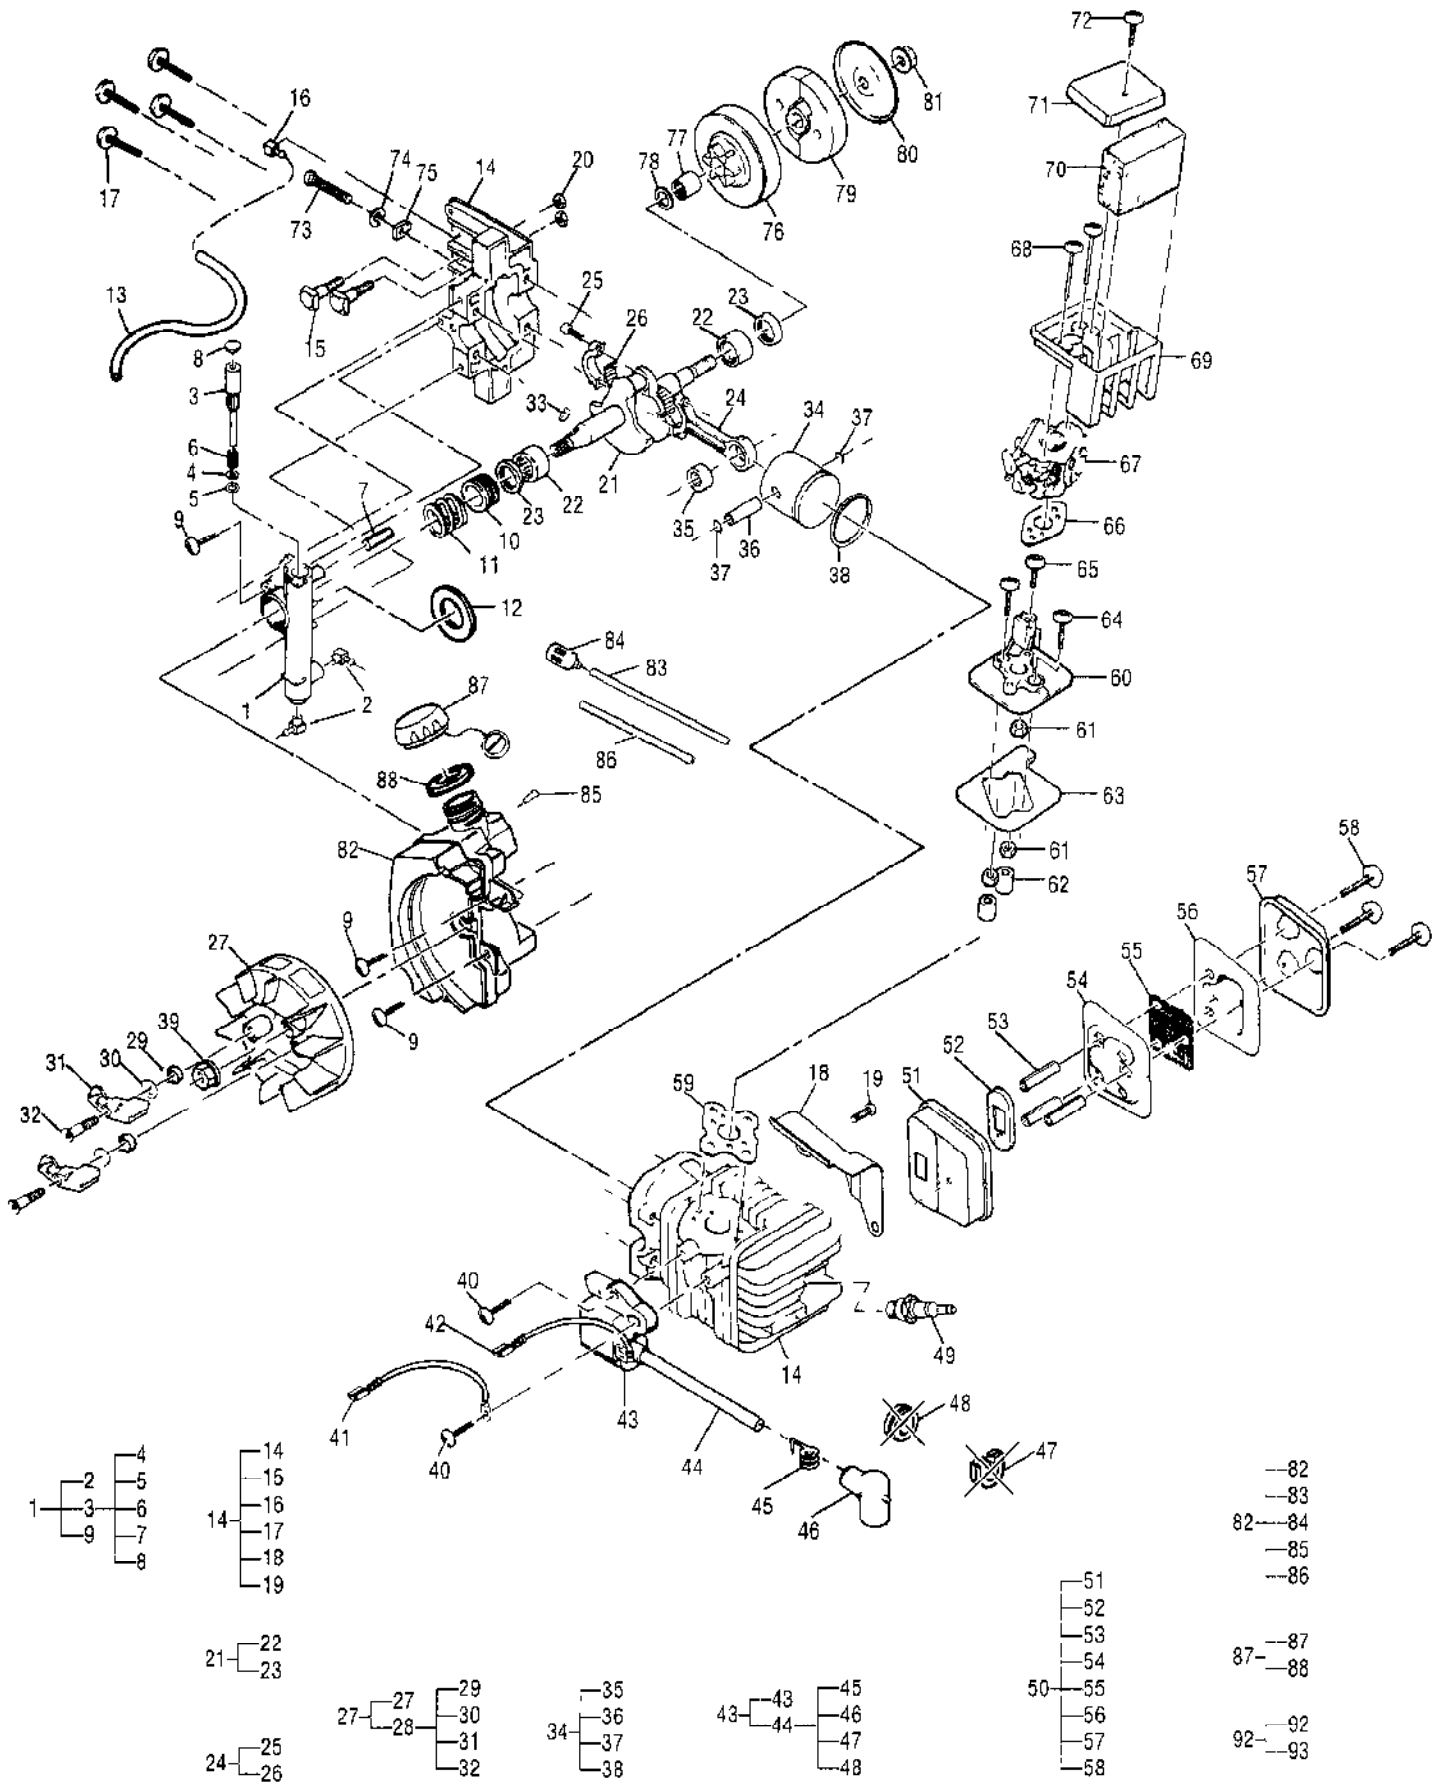

Ref #	Part Number	Qty	Description
1	301304	1	Oil Pump Asy Dealer stocked. Fast to medium moving part.
2	322182	2	Fitting Distributor stocked. Medium to slow moving part.
3	301084	1	Kit, Gear/Plunger Asy Dealer stocked. Fast to medium moving part.
4	110582	1	Washer Dealer stocked. Fast to medium moving part.
5		1	O-Ring Not available individually
6		1	Spring Not available individually
7		1	Pin, Dowel Not available individually
8	322187	1	Plug, Oil Pump Distributor stocked. Medium to slow moving part.
9	111226	2	Screw, 10-24 x .62 Tr Hd Torx Dealer stocked. Fast to medium moving part.
10	224814	1	Worm Gear Dealer stocked. Fast to medium moving part.
11	224840	1	Spring, Compression Dealer stocked. Fast to medium moving part.
12	300295	1	Seal, Foam, Oil Pump Dealer stocked. Fast to medium moving part.
13	300288	1	Connecting Hose Dealer stocked. Fast to medium moving part.
14	301055	1	Cyl/C'case/Bar Bolt Asy, 38cc Dealer stocked. Fast to medium moving part.
15	8385601	2	Bolt, Bar Dealer stocked. Fast to medium moving part.
16	300257	1	Fitting Distributor stocked. Medium to slow moving part.
17	111083	4	Screw, 12-24 x 1.0 Hx Wshr Hd Dealer stocked. Fast to medium moving part.
18	323923	1	Baffle, Air Factory stocked. Slow moving part.
19	111054	1	Screw, 10-24x.625 Dealer stocked. Fast to medium moving part.
20	110676	2	Nut, Hx 1/4-28 Flange Dealer stocked. Fast to medium moving part.
21	302140	1	Crankshaft/Bearing Asy Distributor stocked. Medium to slow moving part.
22	213282	2	Bearing, C'shaft Dealer stocked. Fast to medium moving part.
23	83859	2	Seal, C'shaft Oil Dealer stocked. Fast to medium moving part.
24	9413501	1	Connecting Rod/Bearing Asy Dealer stocked. Fast to medium moving part.
25	94654	2	Screw, Conn Rod Distributor stocked. Medium to slow moving part.