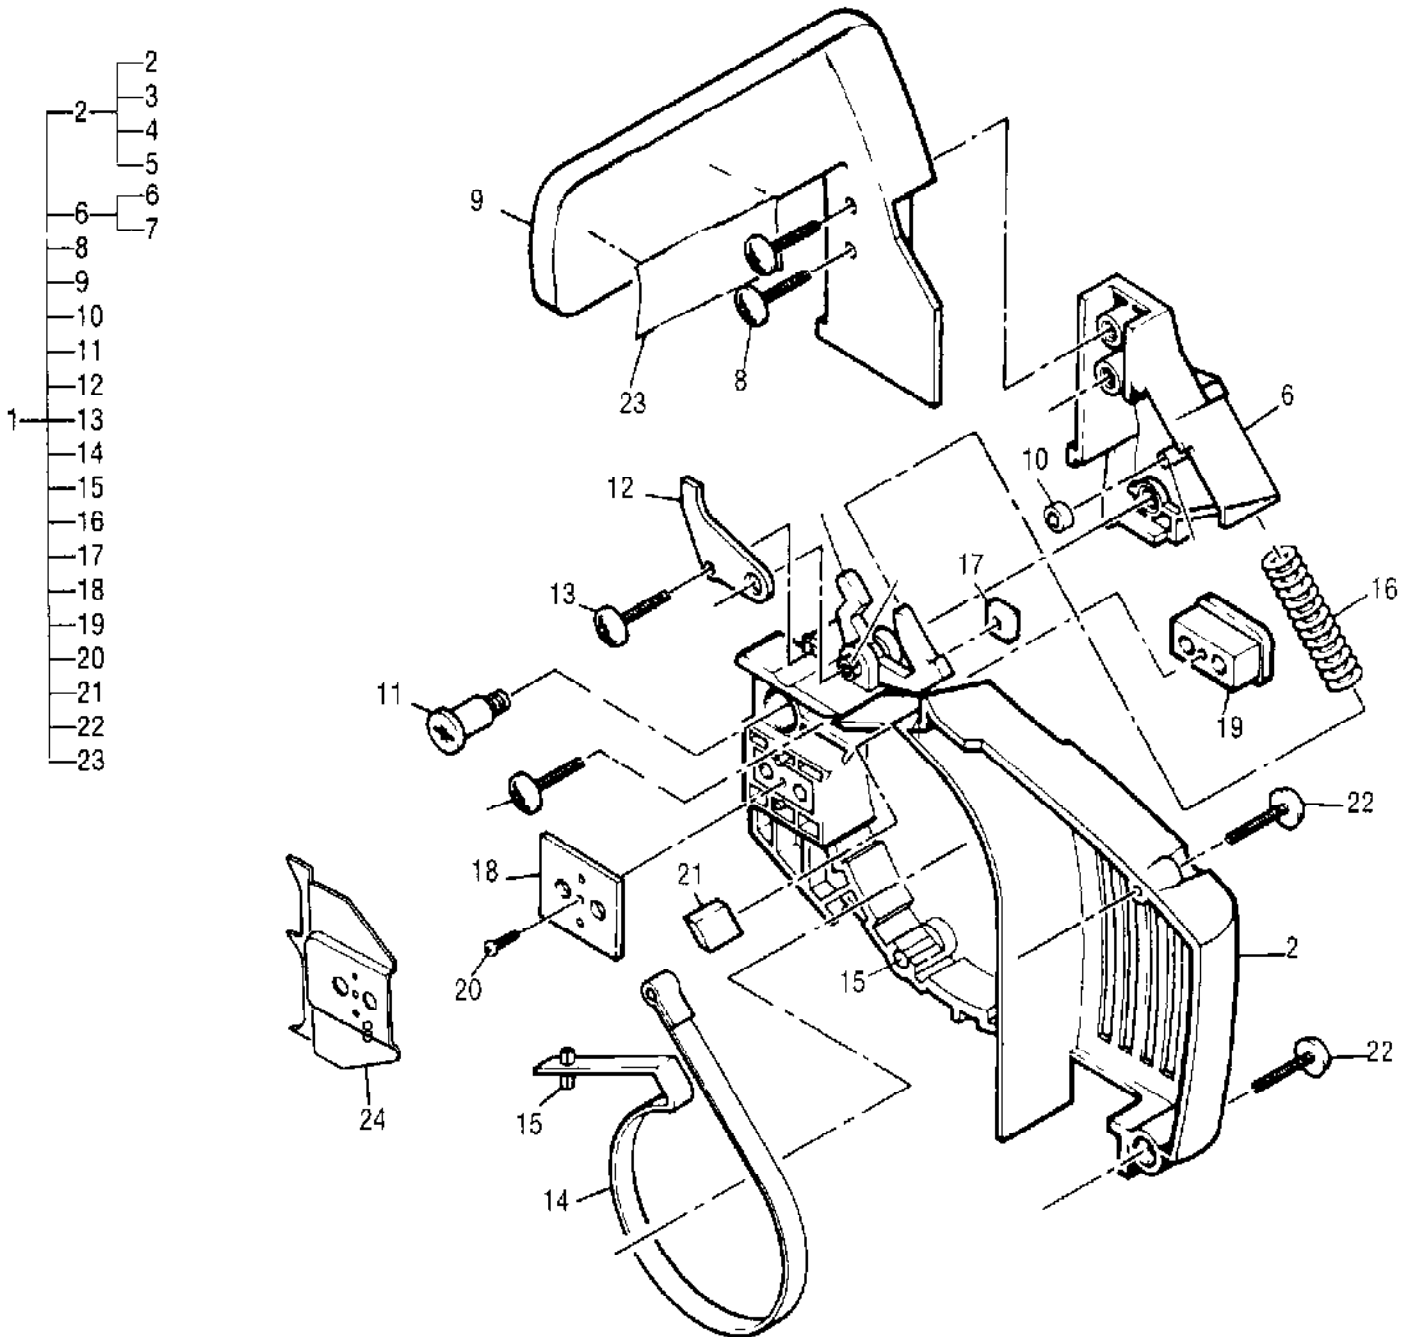

Ref #	Part Number	Qty	Description
1	301558	1	Brake Kit Asy, Yellow Choose appropriate color; Factory stocked. Slow moving part.
	301557	1	Brake Kit Asy, Black Choose appropriate color; Factory stocked. Slow moving part.
2	301559	1	Housing Kit Asy, Yellow Choose appropriate color; Factory stocked. Slow moving part.
	301560	1	Housing Kit Asy, Black Choose appropriate color; Factory stocked. Slow moving part.
3	216755	1	Latch, Chain Brake Factory stocked. Slow moving part.
4		1	Dowel, Spring Not available individually.
5		2	Pin, Dowel Not available individually.
6	301038	1	Lever, Actuating Distributor stocked. Medium to slow moving part.
7		1	Pin, Dowel Not available individually.
8	111226	3	Screw, 10-24 x .62 Tr Hd Torx Dealer stocked. Fast to medium moving part.
9	323082	1	Guard, Hand Dealer stocked. Fast to medium moving part.
10	224849	1	Roller Distributor stocked. Medium to slow moving part.
11	224847	1	Screw, Shoulder Distributor stocked. Medium to slow moving part.
12	224848	1	Stop, Brake Distributor stocked. Medium to slow moving part.
13	300294	1	Screw, 8-16 x .75 Tr Hd Plastite Dealer stocked. Fast to medium moving part.
14	301037	1	Band, Brake Dealer stocked. Fast to medium moving part.
15		1	Pin, Spring (.125 x .50) Not available individually.
16	322204	1	Spring, Compression Dealer stocked. Fast to medium moving part.
17	218005	1	Nut, Square 10-24 Dealer stocked. Fast to medium moving part.
18	300275	1	Shield Distributor stocked. Medium to slow moving part.
19	300271	1	Spacer, Bar Pad Distributor stocked. Medium to slow moving part.
20	111101	1	Screw, 4-40 x 5/16 Taptite Factory stocked. Slow moving part.
21	322194	1	Seal, Foam Dealer stocked. Fast to medium moving part.
22	300299	2	Screw, 8-16 x 1.0 Tr Hd Plastite Distributor stocked. Medium to slow moving part.