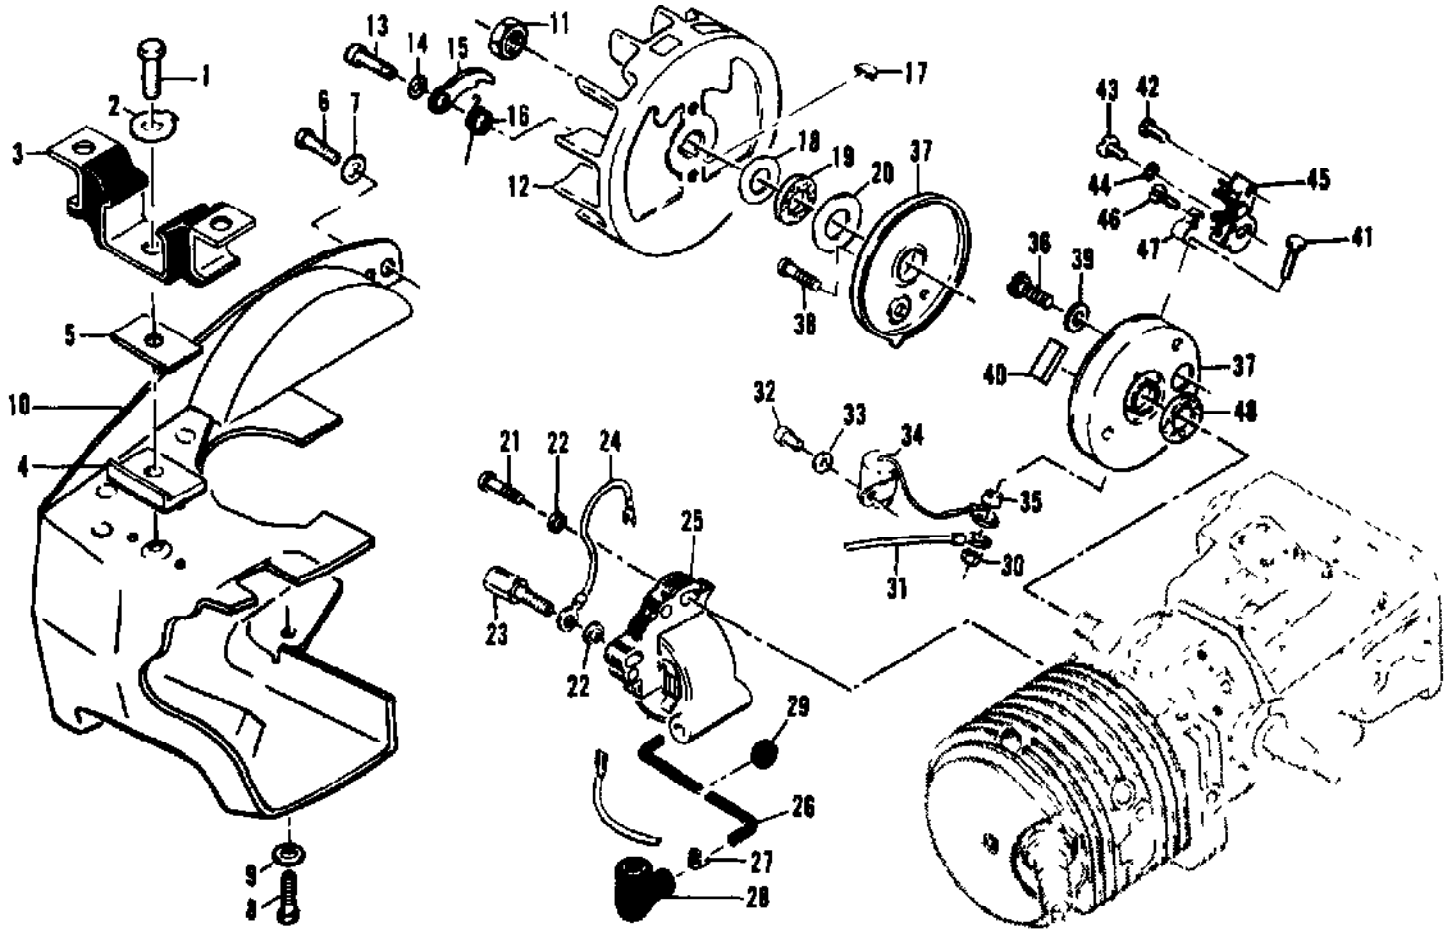

Ref #	Part Number	Qty	Description
1	83811	1	Screw-Special
2	69924	1	Plate-Lock
3	91578	1	Mount-Rear
4	83693	1	Kit-Rear mount adaptor
5	84619	1	Insulator-Rear mount
6	110776	1	Screw- Fil hd 8-32 x 3/8
7	100057	1	Washer-Lock #8
8	110640	1	Screw-Hx hd 12-24 x 5/8
9	110106	1	Washer #12
10	85747A	1	Shroud Asy
11	110703	1	Nut-Hx 3/8-24
12	86068	1	Flywheel Asy
13	88804	2	Screw-Pawl pivot
14	83241	2	Washer-Special
15	67546	2	Pawl-Starter
16	67545	2	Spring-Pawl
17	100106	1	Key-Woodruff
18	67057	1	Washer-Thrust
19	67056	1	Seal-Breaker box cover
20	67054	1	Washer-Thrust
21	110127	1	Screw-Hx hd 10-24 x 7/8 (SEMS)
22	100002	2	Washer #10
23	83512	1	Stud-Special
24	85798	1	Wire Asy-Ground
25	87246A	1	Coil & Lamination Asy
26	50120	1	Wire Asy-Spark plug
27	55061	1	Connector
28	85758	1	Boot
29	100268	1	Grommet
30	100298	1	Nut-Hx 6-32
31	85796	1	Wire Asy-Primary
32	110338	1	Screw-Fil hd 8-32 x 1/2
33	100080	1	Washer-#8
34	85358	1	Condenser
35	62365	1	Spacer-Breaker box
36	110584	1	Screw-Pan hd 8-32 x 3/4
37	91852	1	Kit-Breaker Box & Cover
38	110489	1	Screw-Pan hd 6-32 x 7/16
39	91838	1	Washer
40	54184	1	Wiper-Cam
41	110346	1	Screw-Hx hd 6-32 x 3/4
42	110811	1	Screw-Pan hd 8-32 x 3/8
43	110969	1	Screw-Hx hd 8-32 x 1/2
44	105976	1	Washer #8
45	88808	1	Breaker Asy
46	110706	1	Screw-Pan hd 6-32 x 7/16 s/t
47	83126	1	Strap-Conduction
48	67051	1	Seal-Breaker box