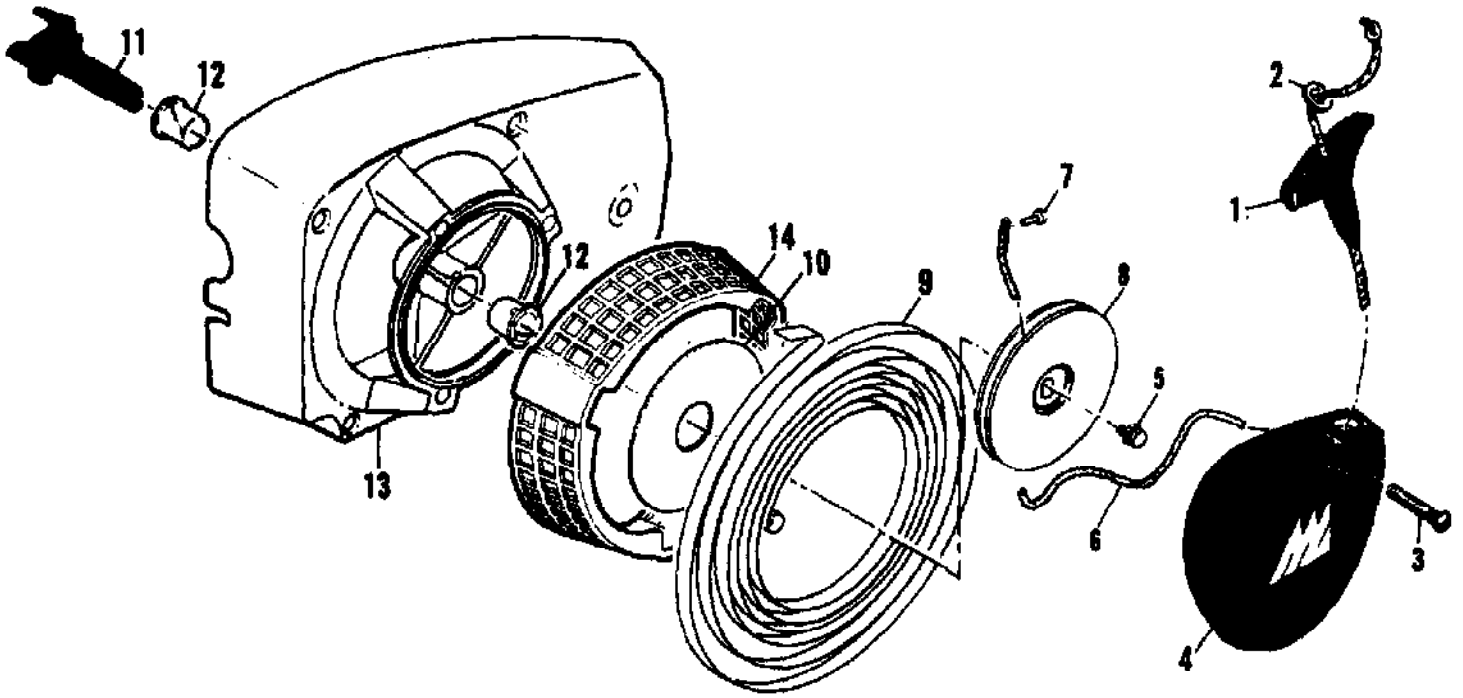

Ref #	Part Number	Qty	Description
	91121	1	Carburetor Assy
1	52933	4	Screw - Pump cover
2	66628	1	Cover - pump
3	66629	1	Gasket - Pump cover
4	66630	1	Diaphragm - Fuel pump
5	48780	1	Screw - Throttle shaft clip
6	66646	1	Clip - Throttle shaft
7	48780	1	Screw - Throttle plate
8	51720	1	Plate - Throttle
9	87922	1	Shaft Assy - Throttle
10	67136	1	Spring - Throttle shaft
11	65856	1	Plate - Choke
12	83725	1	Shaft Assy - Choke
13	100071	1	Ball - Choke friction
14	48759	1	Spring - Choke friction
15	88768	1	Needle - Idle mixture
16	66626	1	Spring - Idle
16A	66626	1	Spring - Idle
16B	66625	1	Screw - Idle speed adjustment
17	51721	4	Screw - Diaphragm cover
18	83724	1	Cover - Diaphragm
19	66632	1	Diaphragm - Metering
20	66633	1	Gasket - Diaphragm
21	66644	1	Screw - Inlet lever pin
22	66636	1	Pin - Inlet lever
23	66638	1	Lever - Inlet
24	66404	1	Spring - Inlet lever
25	66637	1	Needle - Inlet
26	66623	1	Screen - Fuel inlet
27	88771	1	Jet - H/S fuel (029)
	88772		Jet - H/S fuel (028) Alt.
	88781		Jet - H/S fuel (027) Alt.
28	52928	1	Plug - Cup
29	66622	1	Plug - Welch
	88774		Gasket Set
	88775		Repair Kit
	88776		Gasket & Diaphragm Set

Ref #	Part Number	Qty	Description
	91278	1	Chain Brake Assy
1	102500	1	Screw - Pan hd 10-24 x 1/2
2	91273	1	Washer - Special
3	91251A	1	Lever Assy
4	91239	1	Spring
5	91235A	1	Latch Assy
6	105738	1	Screw - Skt hd 1/4-20 x 7/8
7	91274	2	Washer - Special
8	91238	1	Band
9	91249	1	Housing Assy
10	110527	1	Screw - Fil hd 10-24 X 2-3/4
11	110264	1	Washer - #10
12	61705	1	Nut - Bar adjusting
13	100002	1	Washer - #10
14	102067	1	Nut - Hex 10-24
15	91246	1	Pin - Lever pivot
16	91245	1	Washer - Thrust