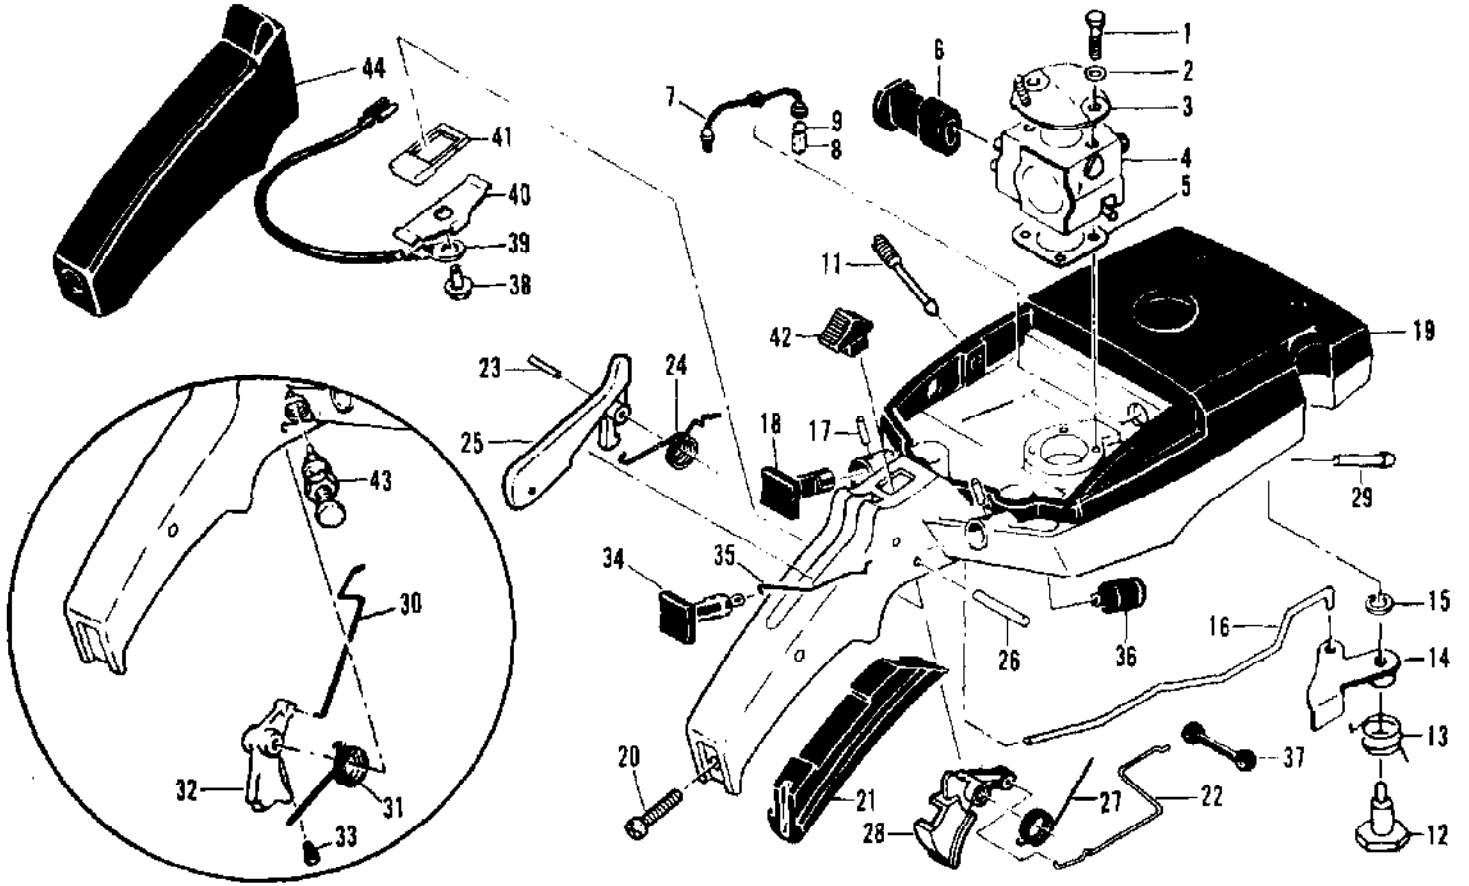

Ref #	Part Number	Qty	Description
1	110894	2	Screw-Hx hd 10-24 x 2-1/8
2	110964	2	Washer
3	83204	1	Bracket Assembly
4			Carburetor Asy See "Carburetor Assemblies (Part 2 and Part 3)" illustrations and parts lists.
5	86189	1	Gasket - Carburetor
6	69629	1	Boot - Carburetor controls
6	85901	1	Boot - Carburetor controls
7	64848	1	Hose Assembly - Fuel
8	63932	1	Filter - Fuel
9	100440	1	Washer
11	86273	1	Screw - Idle speed
12	69594	1	Pivot - Oiler lever
13	69781	1	Spring - Oiler lever
14	69825	1	Lever Assembly - Oiler
15	105048	1	Washer - 3/16
16	69802	1	Rod - Oiler
17	105673	2	Pin - Roll 3/32 x 9/16
18	63044	1	Button - Oiler
19	87888A	1	Tank/Control Assy
19	87893A	1	Tank Assy - Fuel
20	105722		Screw - Fil hd 3/4-20 x 1 3/8
21	89400	1	Insert - Handle grip
22	92155	1	Rod - Throttle
23	105654	1	Pin - Roll 1/8 x 7/8
24	92154	1	Spring - Trigger release
25	92153	1	Release - Trigger
26	110378	1	Pin-Roll 3/16 x 15/16
27	92152	1	Spring - Trigger
28	92151	1	Trigger - Throttle
29	69600	1	Nipple - Pulse line
30	69632		Rod - Throttle
31	87178	1	Spring - Trigger
32	88796	1	Trigger - Throttle
33	110668	1	Screw - Fil hd 8-36 x 5/8
34	69630	1	Button - Choke
35	69631	1	Rod - Choke
36	69597	2	Boot - Control rod
37	69043	1	Snubber - Rod
38	110706	1	Screw - Fil hd 8-18 x 1/2 (SEMS)
39	83661	1	Wire Asy - Stop switch
40	62451		Contact - Switch
41	62950A	1	Base - Switch
42	68846	1	Button - Switch
43	85451	1	Latch Asy - Throttle
44	91583	1	Grip - Handle