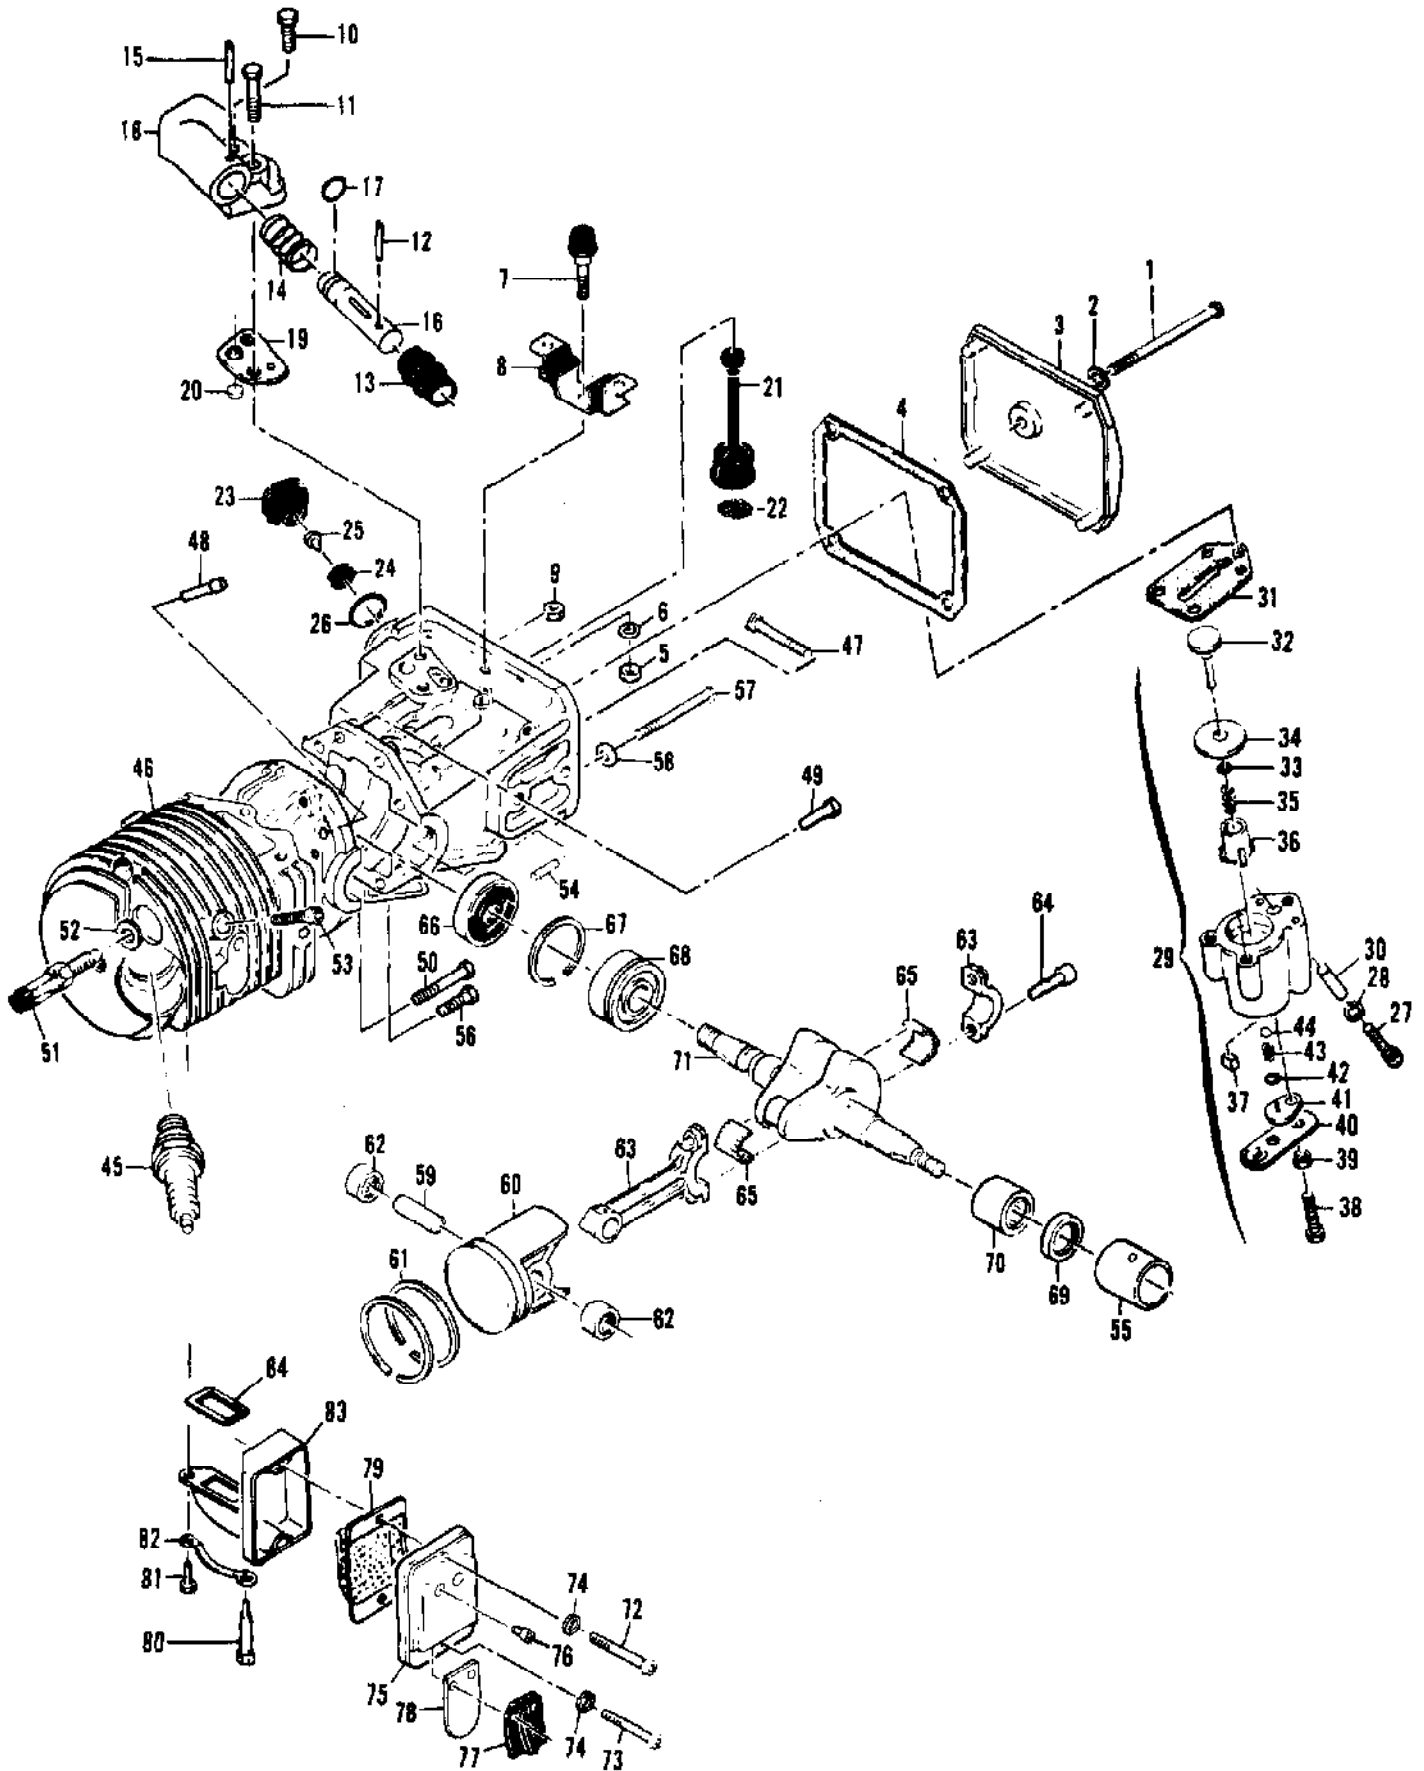

Ref #	Part Number	Qty	Description
1	110291	1	Screw - Pan hd 10-24 x 2-5/8
2	110921	1	Washer - Sealing
3	86304	1	Cover - Oil tank
4	86306	1	Gasket - Cover
5	101143	1	Nut - Hx 1/4-20
6	102523	1	Washer - 1/4
7	69832	1	Bumper - Front
8	91582	1	Mount - Front
9	100955	1	Nut - Hx 8-32
10	110670	1	Screw - Pan hd 8-32 x 5/8
11	105245	1	Screw - Fil hd 8-32 x 1 (SEMS)
	91507	1	Kit - Manual Oiler
12	105673	1	Pin - Roll 8/32 x 9/16
13	69586	1	Boot - Plunger
14	69585	1	Spring - Plunger
15	101556	1	Pin - Roll 1/8 x 5/8
16	91219	1	Plunger - Pump
17	105614		"O" Ring
18	91218	1	Body - Oil pump
19	91669	1	Gasket - Oil pump
20	91668	1	Valve - Oiler
21	91672	1	Hose Asy - Oil
22	51506	1	Screen - Hose
23	87270	1	Cap Asy - Oil
24	87269	1	Retainer
25	86402	1	Valve - Check
26	101148		"O" Ring
27	110865	1	Screw - Hx hd 10-24 x 7/8
28	100003	1	Washer - #10
29	89115A	1	Pump Asy - Pulse
30	91774	1	Sleeve - Pulse Pump
31	92818	1	Seal - Pulse Pump
32	60260A	1	Piston Asy - Pump
33	105603	1	"O" Ring
34	86182	1	Ring - Piston
35	60259	1	Spring - Piston
36	62227	1	Sleeve - Adjustment
37	91259	1	Pad - Oil Pump
38	110386	1	Screw - Hx hd 8-32 x 1
39	100251	1	Nut - Hx 8-32
40	89114	1	Clamp - Pump
41	62407	1	Cover - Outlet valve
42	106104	1	"O" Ring
43	92844	1	Spring - Outlet valve
44	102809	1	Ball - Valve
45	63432	1	Spark Plug
46	87737A	1	Cyl/Crankcase Asy
47	62065	2	Bolt - Bar mounting
48	69600	1	Nipple - Pulse line
49	110288	2	Screw - Hx hd 8-32 x 3/4
50	110618	1	Screw - Hx hd 8-32 x 1-3/8
51	87866	1	Valve - DSP
52	85505	1	Washer - Valve
53	110681	1	Screw - Skt hd 10-24 x 1/4
54	110851	1	pin - Dowel