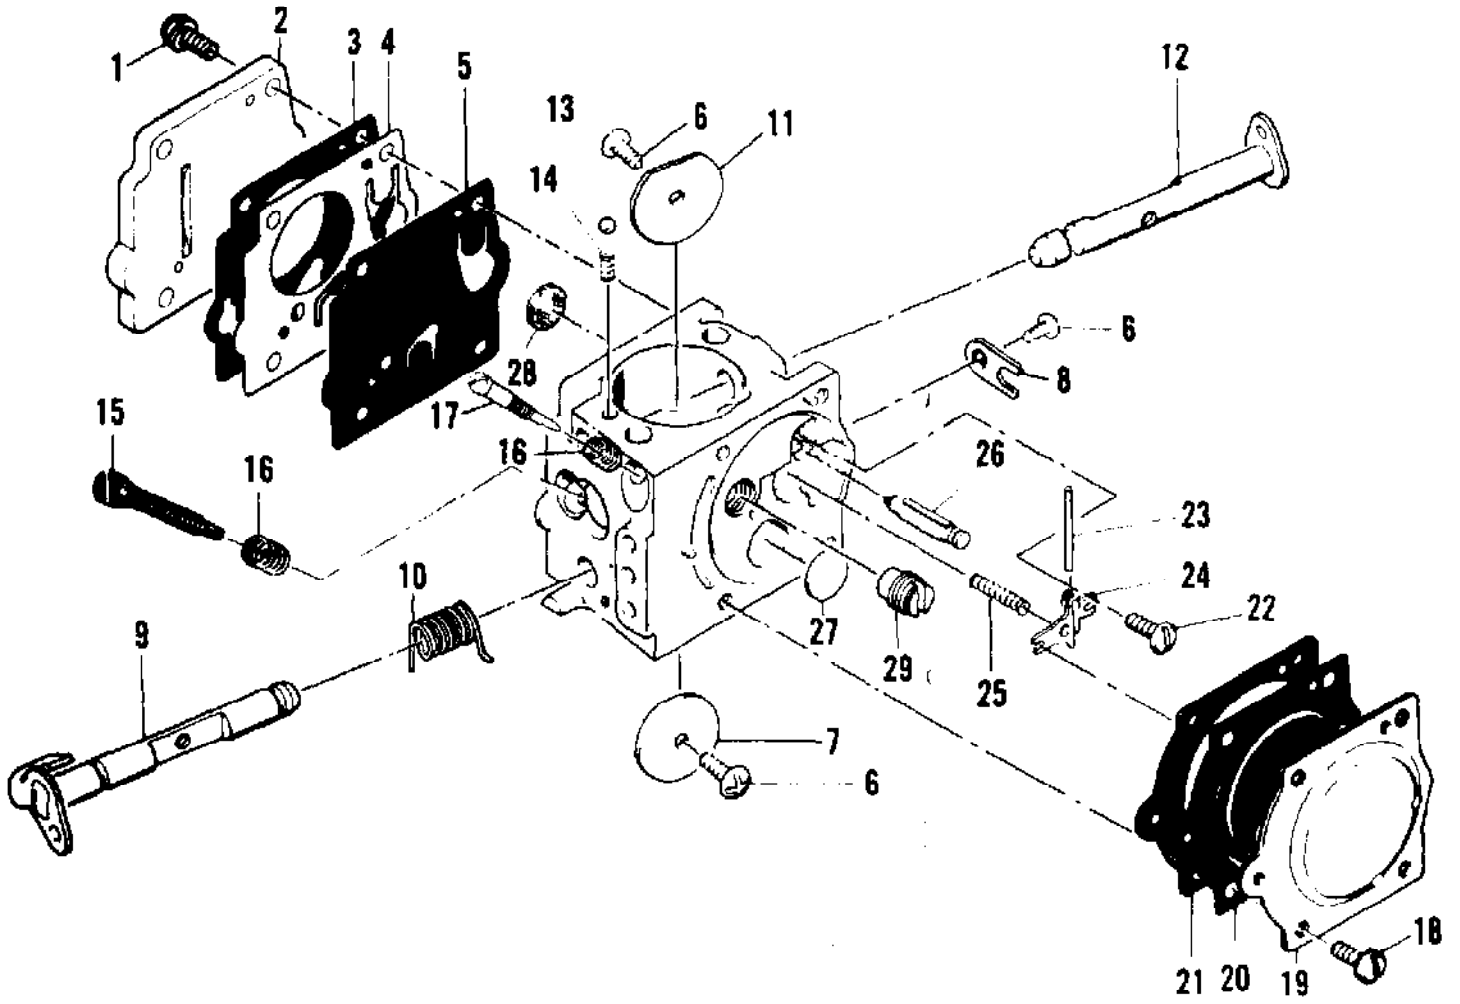

Ref #	Part Number	Qty	Description
	89869	1	Carburetor Assy
1	67501	4	Screw - Pump cover
2	88731	1	Kit - Pump cover
3	88617	1	Gasket - Cover
4	67498	1	Diaphragm - Check valve
5	83114	1	Diaphragm - Fuel pump
6	47690	3	Screw - Plate
7	83762	1	Plate - Throttle
8	67489	1	Clip - Shaft
9	67486	1	Shaft Assy - Throttle
10	85981	1	Spring - Throttle return
11	67490	1	Plate - Choke
12	67488	1	Shaft Assy - Choke
13	100302	1	Ball - Choke friction
14	67504	1	Spring - Choke friction
15	68106	1	Screw - Idle speed
16	67502	2	Spring - Idle
17	90345	1	Needle - Idle mixture
18	70798	4	Screw - Diaphragm cover
19	83761	1	Cover - Diaphragm
20	67499	1	Diaphragm - Metering
21	67496	1	Gasket - Diaphragm
22	67500	1	Screw - Lever pin
23	67508	1	Pin - Lever
24	67509	1	Lever - Inlet
25	67503	1	Spring - Lever
26	67491	1	Valve - Needle
27	71690	1	Plug - 3/8
28	67507	1	Screen - Fuel
29	90348	1	Jet - H/S (31)
	90349	1	Jet - H/S (28)
	90350		Jet - H/S (26) Alt.
	90351		Jet - H/S (29) Alt.
	88619		Kit - Gasket
	88620		Kit - Repair