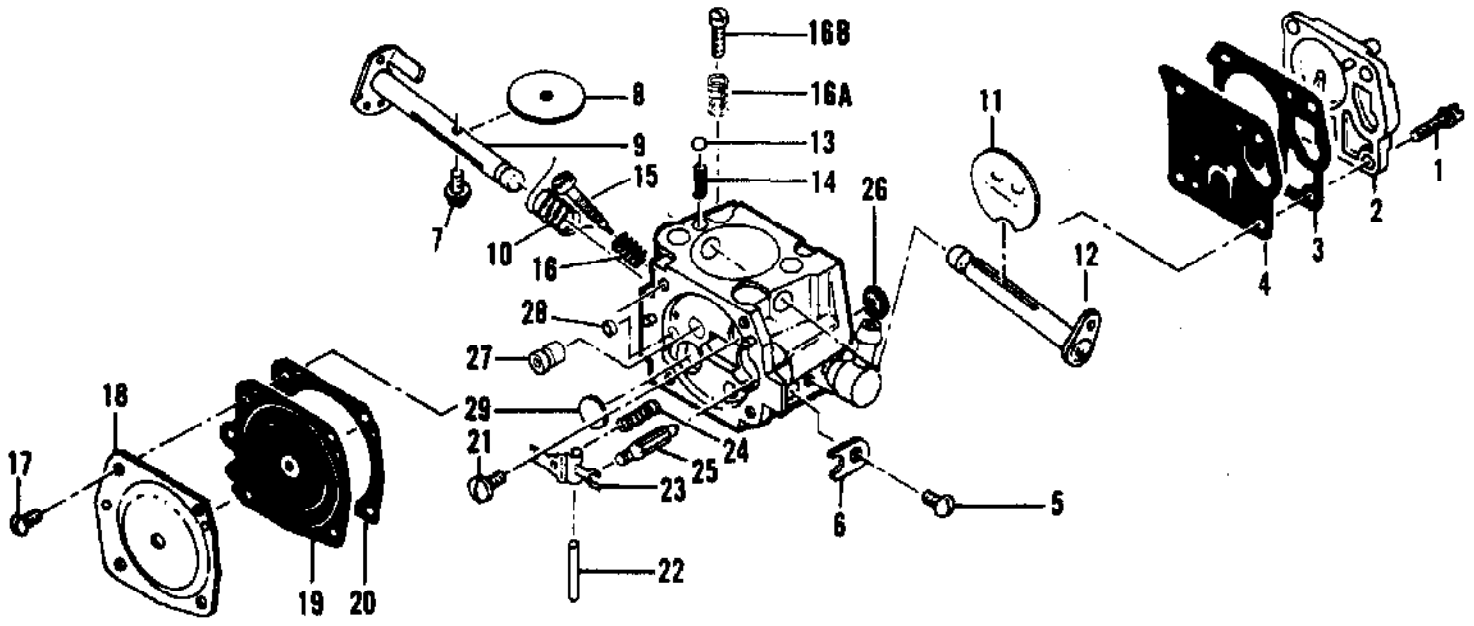

No  
Diagram  
Available  
  
Parts List  
Only

Ref #	Part Number	Qty	Description
	84922		Kit - Spark arrester baffle
	86355		Kit - Preheater
	85488		Guard - Crankshaft seal
	63746		Wrench

Ref #	Part Number	Qty	Description
	89869	1	Carburetor Assy
1	67501	4	Screw - Pump cover
2	88731	1	Kit - Pump cover
3	88617	1	Gasket - Cover
4	67498	1	Diaphragm - Check valve
5	83114	1	Diaphragm - Fuel pump
6	47690	3	Screw - Plate
7	83762	1	Plate - Throttle
8	67489	1	Clip - Shaft
9	67486	1	Shaft Assy - Throttle
10	85981	1	Spring - Throttle return
11	67490	1	Plate - Choke
12	67488	1	Shaft Assy - Choke
13	100302	1	Ball - Choke friction
14	67504	1	Spring - Choke friction
15	68106	1	Screw - Idle speed
16	67502	2	Spring - Idle
17	90345	1	Needle - Idle mixture
18	70798	4	Screw - Diaphragm cover
19	83761	1	Cover - Diaphragm
20	67499	1	Diaphragm - Metering
21	67496	1	Gasket - Diaphragm
22	67500	1	Screw - Lever pin
23	67508	1	Pin - Lever
24	67509	1	Lever - Inlet
25	67503	1	Spring - Lever
26	67491	1	Valve - Needle
27	71690	1	Plug - 3/8
28	67507	1	Screen - Fuel
29	90348	1	Jet - H/S (31)
	90349	1	Jet - H/S (28)
	90350		Jet - H/S (26) Alt.
	90351		Jet - H/S (29) Alt.
	88619		Kit - Gasket
	88620		Kit - Repair

Ref #	Part Number	Qty	Description
	91278	1	Chain Brake Assy
1	102500	1	Screw - Pan hd 10-24 x 1/2
2	91273	1	Washer - Special
3	91251A	1	Lever Assy
4	91239	1	Spring
5	91235A	1	Latch Assy
6	105738	1	Screw - Skt hd 1/4-20 x 7/8
7	91274	2	Washer - Special
8	91238	1	Band
9	91249	1	Housing Assy
10	110527	1	Screw - Fil hd 10-24 X 2-3/4
11	110264	1	Washer - #10
12	61705	1	Nut - Bar adjusting
13	100002	1	Washer - #10
14	102067	1	Nut - Hex 10-24
15	91246	1	Pin - Lever pivot
16	91245	1	Washer - Thrust