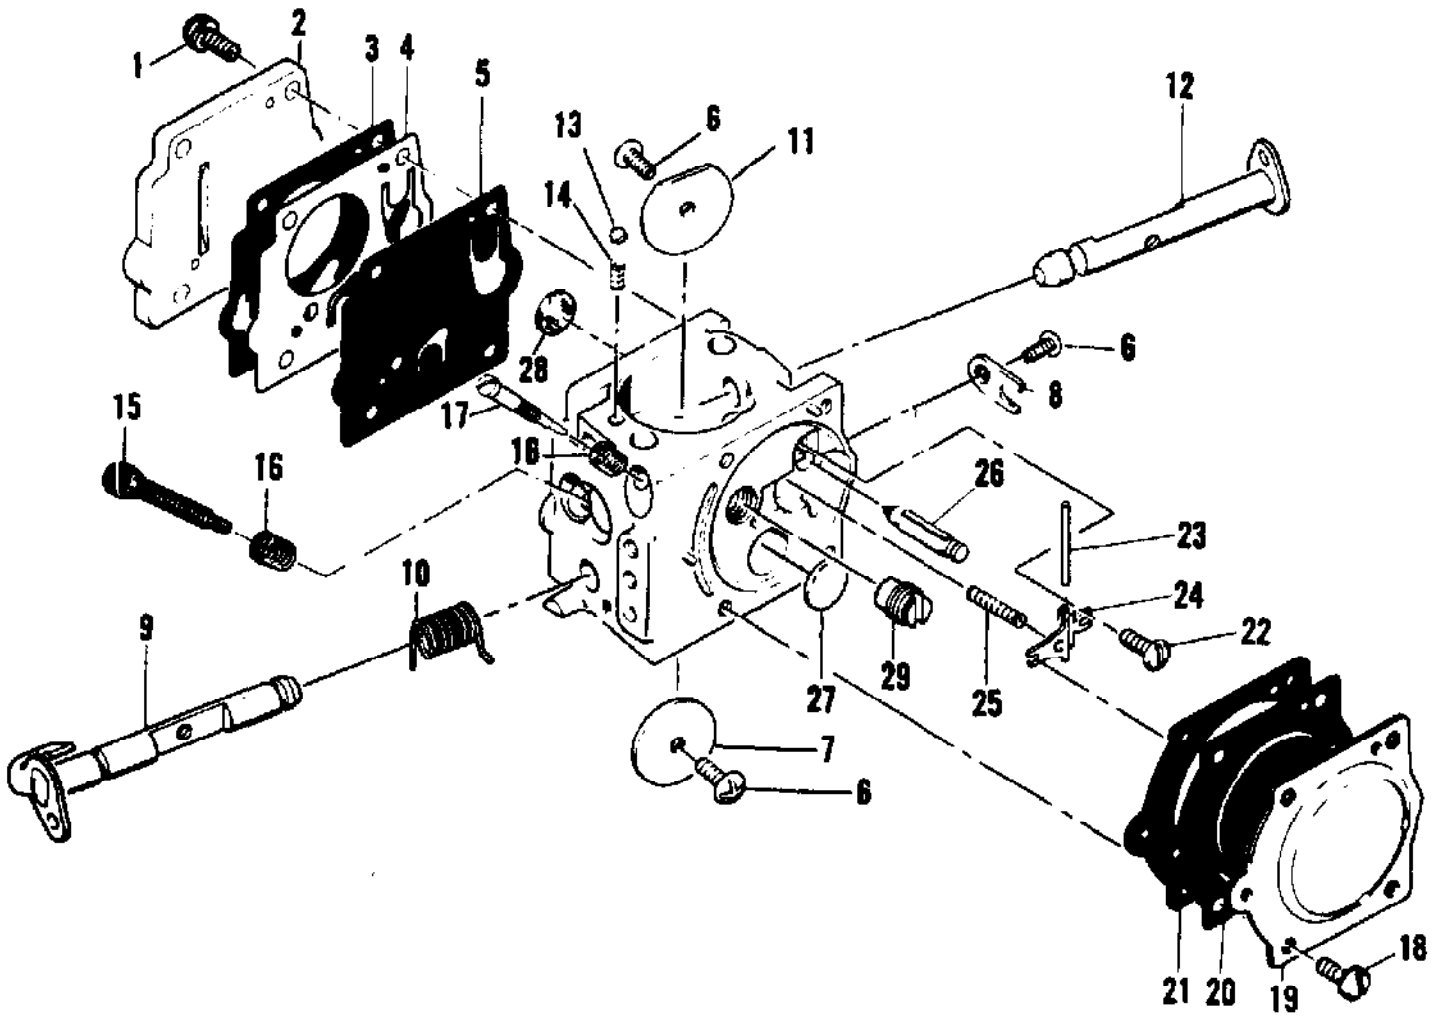

Ref #	Part Number	Qty	Description
	91121	1	Carburetor Assy
1	52933	4	Screw - Pump cover
2	66628	1	Cover - pump
3	66629	1	Gasket - Pump cover
4	66630	1	Diaphragm - Fuel pump
5	48780	1	Screw - Throttle shaft clip
6	66646	1	Clip - Throttle shaft
7	48780	1	Screw - Throttle plate
8	51720	1	Plate - Throttle
9	87922	1	Shaft Assy - Throttle
10	67136	1	Spring - Throttle shaft
11	65856	1	Plate - Choke
12	83725	1	Shaft Assy - Choke
13	100071	1	Ball - Choke friction
14	48759	1	Spring - Choke friction
15	88768	1	Needle - Idle mixture
16	66626	1	Spring - Idle
16A	66626	1	Spring - Idle
16B	66625	1	Screw - Idle speed adjustment
17	51721	4	Screw - Diaphragm cover
18	83724	1	Cover - Diaphragm
19	66632	1	Diaphragm - Metering
20	66633	1	Gasket - Diaphragm
21	66644	1	Screw - Inlet lever pin
22	66636	1	Pin - Inlet lever
23	66638	1	Lever - Inlet
24	66404	1	Spring - Inlet lever
25	66637	1	Needle - Inlet
26	66623	1	Screen - Fuel inlet
27	88771	1	Jet - H/S fuel (029)
	88772		Jet - H/S fuel (028) Alt.
	88781		Jet - H/S fuel (027) Alt.
28	52928	1	Plug - Cup
29	66622	1	Plug - Welch
	88774		Gasket Set
	88775		Repair Kit
	88776		Gasket & Diaphragm Set

Ref #	Part Number	Qty	Description
	91278	1	Chain Brake Assy
1	102500	1	Screw - Pan hd 10-24 x 1/2
2	91273	1	Washer - Special
3	91251A	1	Lever Assy
4	91239	1	Spring
5	91235A	1	Latch Assy
6	105738	1	Screw - Skt hd 1/4-20 x 7/8
7	91274	2	Washer - Special
8	91238	1	Band
9	91249	1	Housing Assy
10	110527	1	Screw - Fil hd 10-24 X 2-3/4
11	110264	1	Washer - #10
12	61705	1	Nut - Bar adjusting
13	100002	1	Washer - #10
14	102067	1	Nut - Hex 10-24
15	91246	1	Pin - Lever pivot
16	91245	1	Washer - Thrust