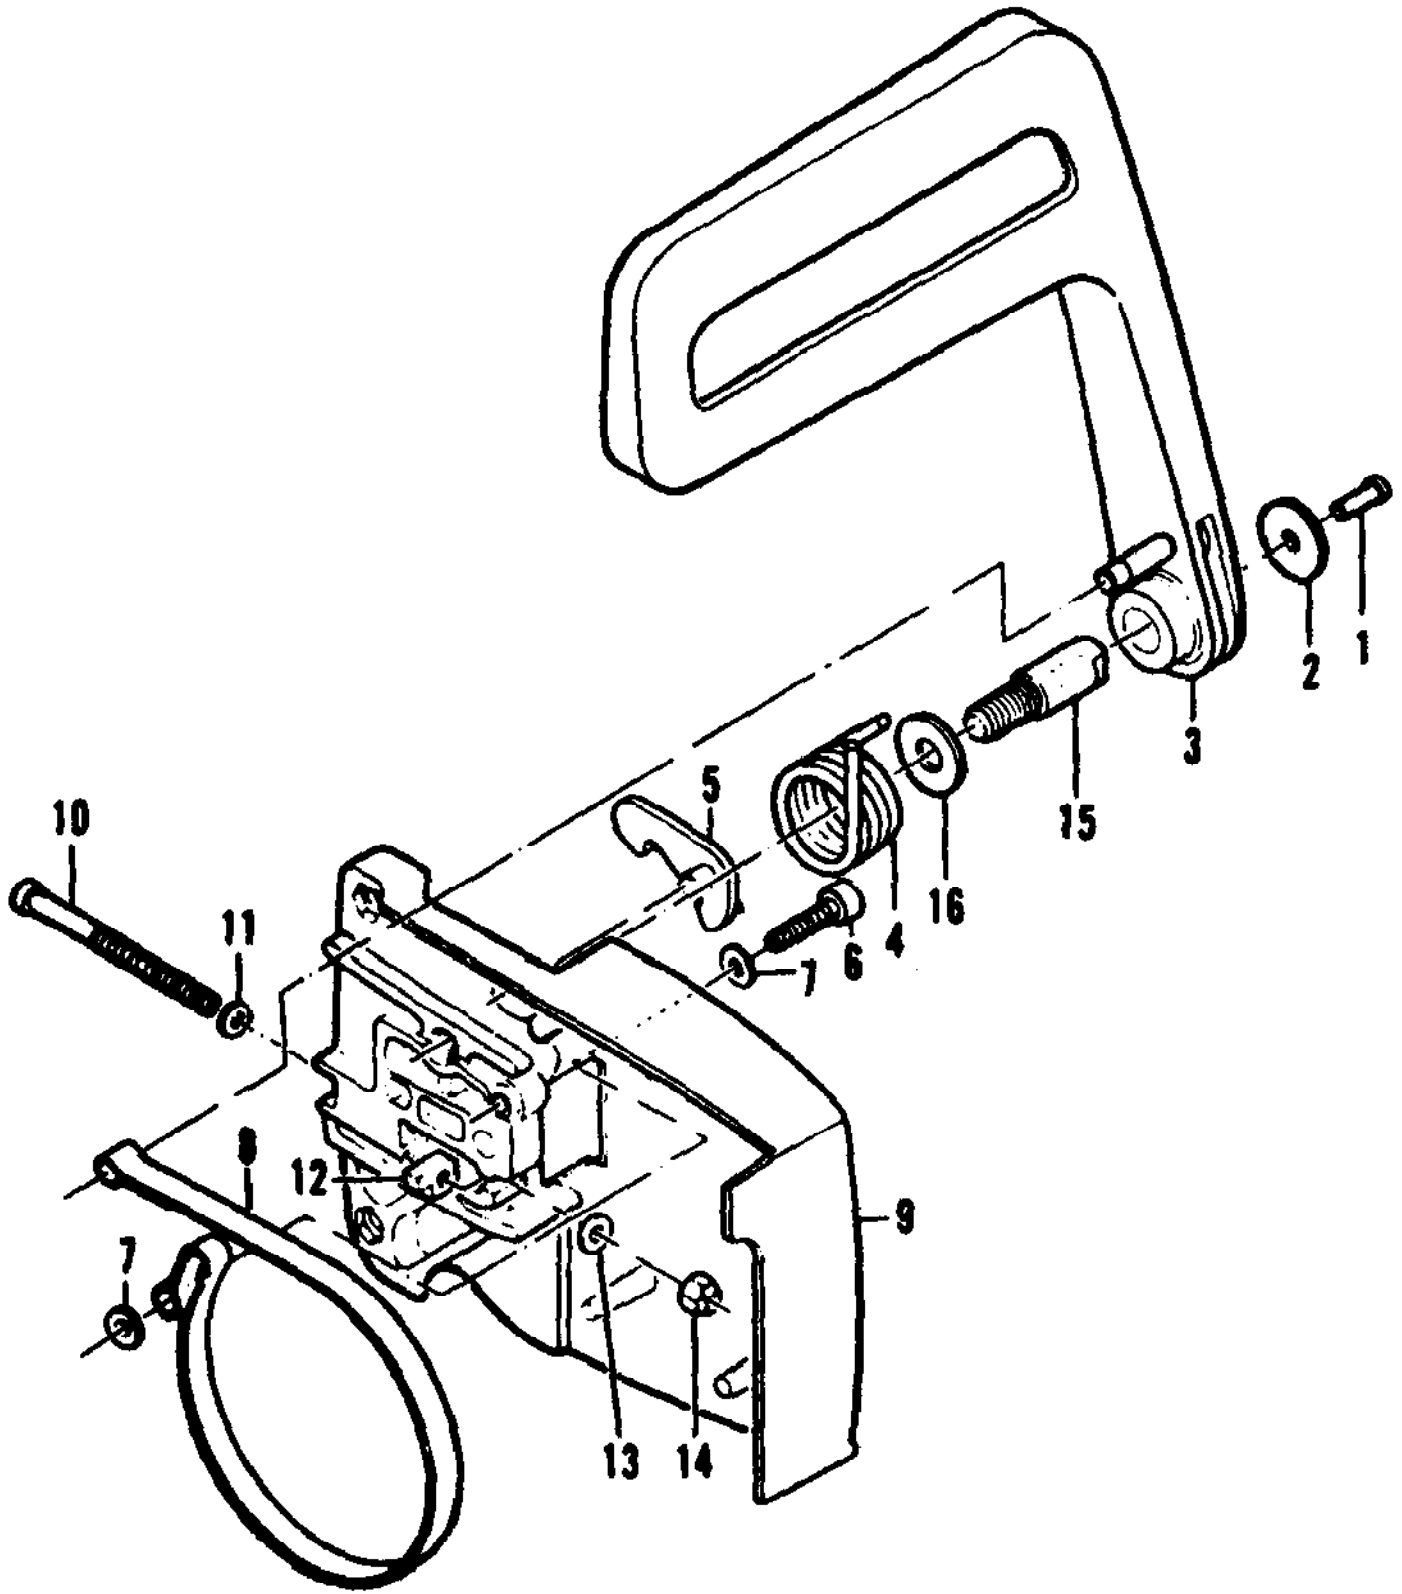

Ref #	Part Number	Qty	Description
	91121	1	Carburetor Assy
1	52933	4	Screw - Pump cover
2	66628	1	Cover - pump
3	66629	1	Gasket - Pump cover
4	66630	1	Diaphragm - Fuel pump
5	48780	1	Screw - Throttle shaft clip
6	66646	1	Clip - Throttle shaft
7	48780	1	Screw - Throttle plate
8	51720	1	Plate - Throttle
9	87922	1	Shaft Assy - Throttle
10	67136	1	Spring - Throttle shaft
11	65856	1	Plate - Choke
12	83725	1	Shaft Assy - Choke
13	100071	1	Ball - Choke friction
14	48759	1	Spring - Choke friction
15	88768	1	Needle - Idle mixture
16	66626	1	Spring - Idle
16A	66626	1	Spring - Idle
16B	66625	1	Screw - Idle speed adjustment
17	51721	4	Screw - Diaphragm cover
18	83724	1	Cover - Diaphragm
19	66632	1	Diaphragm - Metering
20	66633	1	Gasket - Diaphragm
21	66644	1	Screw - Inlet lever pin
22	66636	1	Pin - Inlet lever
23	66638	1	Lever - Inlet
24	66404	1	Spring - Inlet lever
25	66637	1	Needle - Inlet
26	66623	1	Screen - Fuel inlet
27	88771	1	Jet - H/S fuel (029)
	88772		Jet - H/S fuel (028) Alt.
	88781		Jet - H/S fuel (027) Alt.
28	52928	1	Plug - Cup
29	66622	1	Plug - Welch
	88774		Gasket Set
	88775		Repair Kit
	88776		Gasket & Diaphragm Set

Ref #	Part Number	Qty	Description
	91278	1	Chain Brake Assy
1	102500	1	Screw - Pan hd 10-24 x 1/2
2	91273	1	Washer - Special
3	91251A	1	Lever Assy
4	91239	1	Spring
5	91235A	1	Latch Assy
6	105738	1	Screw - Skt hd 1/4-20 x 7/8
7	91274	2	Washer - Special
8	91238	1	Band
9	91249	1	Housing Assy
10	110527	1	Screw - Fil hd 10-24 X 2-3/4
11	110264	1	Washer - #10
12	61705	1	Nut - Bar adjusting
13	100002	1	Washer - #10
14	102067	1	Nut - Hex 10-24
15	91246	1	Pin - Lever pivot
16	91245	1	Washer - Thrust