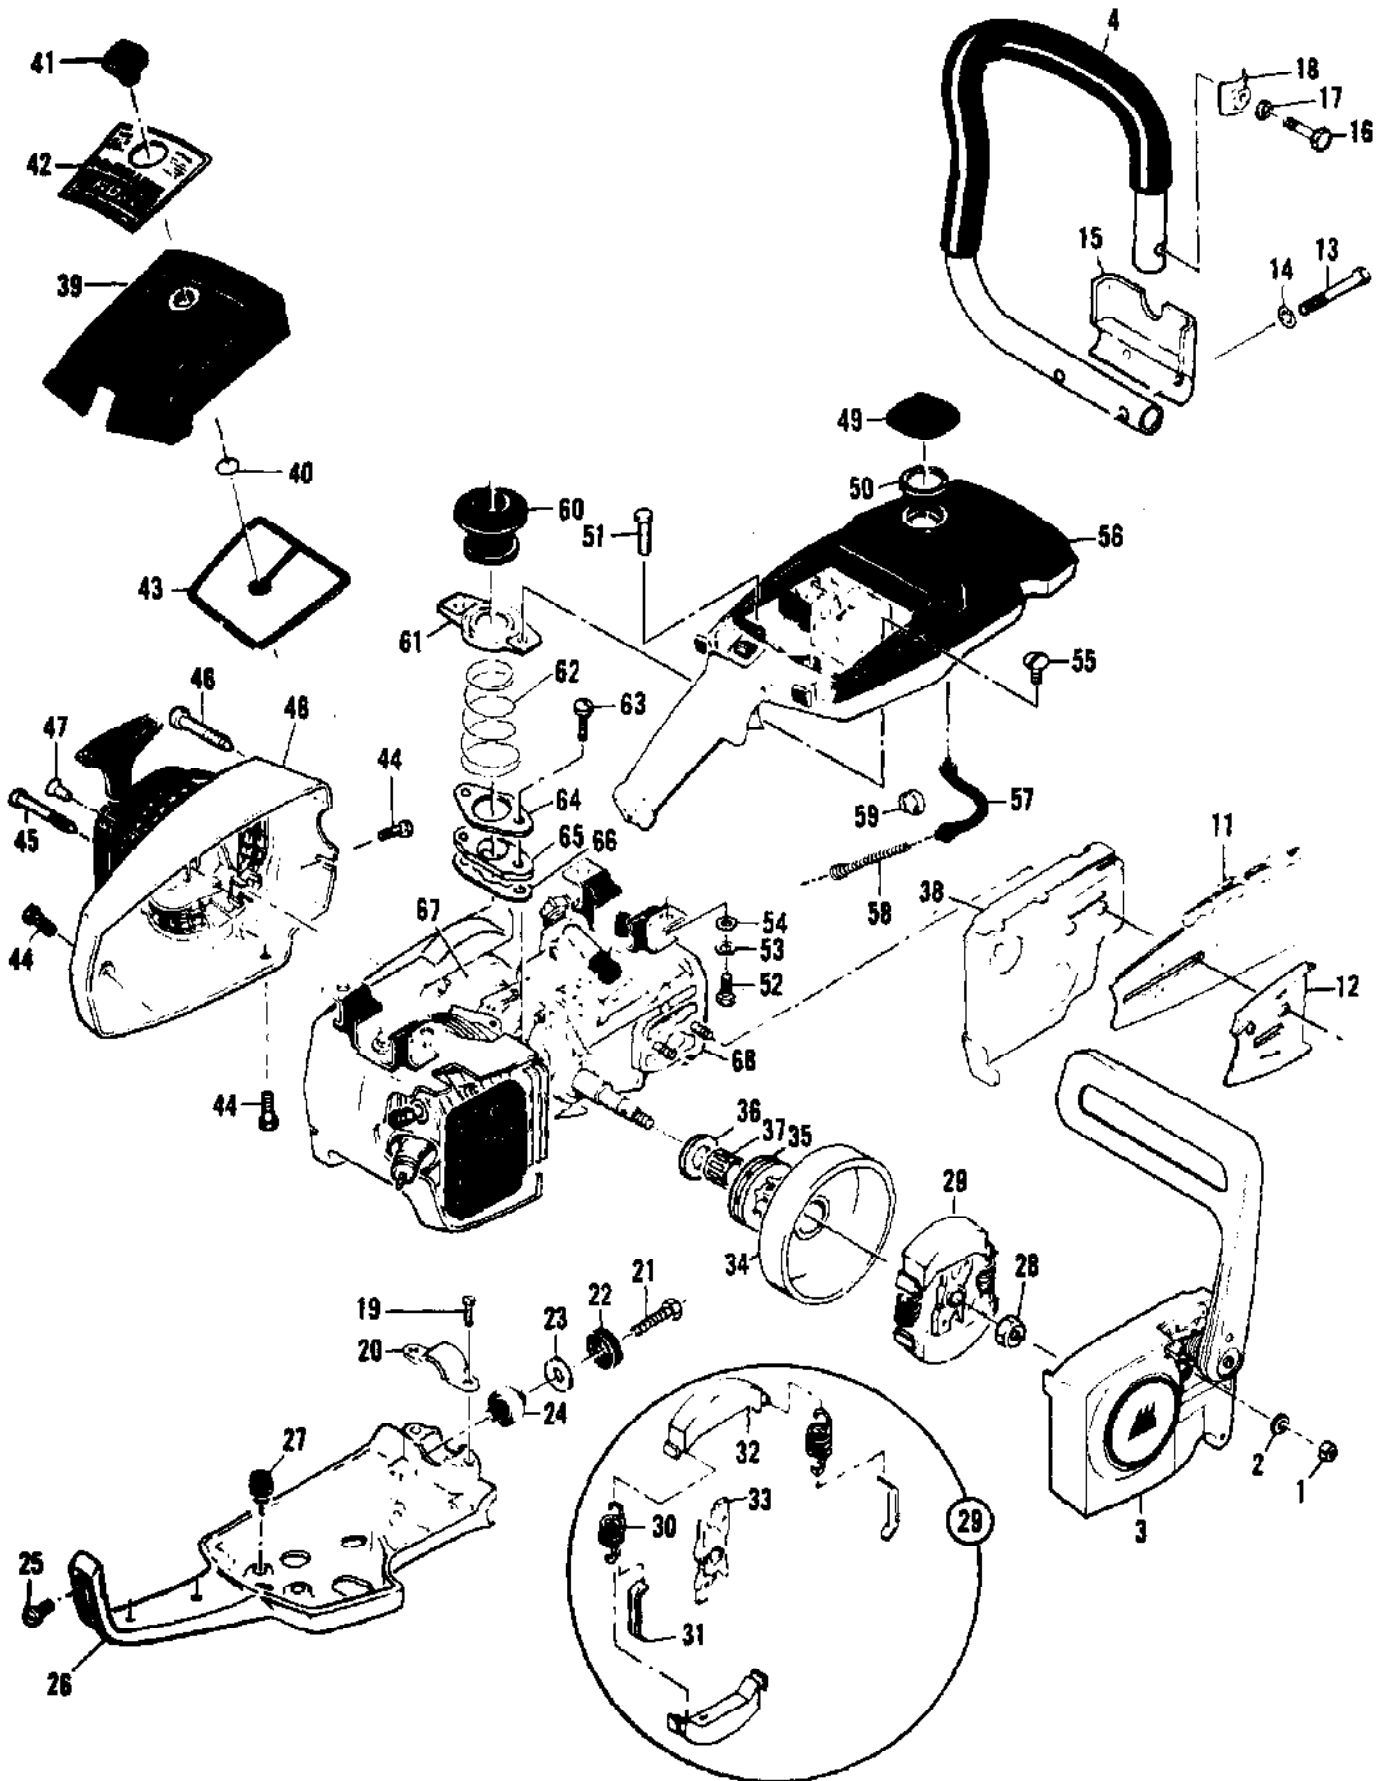

Ref #	Part Number	Qty	Description
	91278	1	Chain Brake Assy
1	102500	1	Screw - Pan hd 10-24 x 1/2
2	91273	1	Washer - Special
3	91251A	1	Lever Assy
4	91239	1	Spring
5	91235A	1	Latch Assy
6	105738	1	Screw - Skt hd 1/4-20 x 7/8
7	91274	2	Washer - Special
8	91238	1	Band
9	91249	1	Housing Assy
10	110527	1	Screw - Fil hd 10-24 X 2-3/4
11	110264	1	Washer - #10
12	61705	1	Nut - Bar adjusting
13	100002	1	Washer - #10
14	102067	1	Nut - Hex 10-24
15	91246	1	Pin - Lever pivot
16	91245	1	Washer - Thrust

Ref #	Part Number	Qty	Description
1	110894	2	Screw-Hx hd 10-24 x 2-1/8
2	110964	2	Washer
3	83204	1	Bracket Assembly
4			Carburetor Asy See "Carburetor Assemblies (Part 2 and Part 3)" illustrations and parts lists.
5	86189	1	Gasket - Carburetor
6	69629	1	Boot - Carburetor controls
6	85901	1	Boot - Carburetor controls
7	64848	1	Hose Assembly - Fuel
8	63932	1	Filter - Fuel
9	100440	1	Washer
11	86273	1	Screw - Idle speed
12	69594	1	Pivot - Oiler lever
13	69781	1	Spring - Oiler lever
14	69825	1	Lever Assembly - Oiler
15	105048	1	Washer - 3/16
16	69802	1	Rod - Oiler
17	105673	2	Pin - Roll 3/32 x 9/16
18	63044	1	Button - Oiler
19	87888A	1	Tank/Control Assy
19	87893A	1	Tank Assy - Fuel
20	105722		Screw - Fil hd 3/4-20 x 1 3/8
21	89400	1	Insert - Handle grip
22	92155	1	Rod - Throttle
23	105654	1	Pin - Roll 1/8 x 7/8
24	92154	1	Spring - Trigger release
25	92153	1	Release - Trigger
26	110378	1	Pin-Roll 3/16 x 15/16
27	92152	1	Spring - Trigger
28	92151	1	Trigger - Throttle
29	69600	1	Nipple - Pulse line
30	69632		Rod - Throttle
31	87178	1	Spring - Trigger
32	88796	1	Trigger - Throttle
33	110668	1	Screw - Fil hd 8-36 x 5/8
34	69630	1	Button - Choke
35	69631	1	Rod - Choke
36	69597	2	Boot - Control rod
37	69043	1	Snubber - Rod
38	110706	1	Screw - Fil hd 8-18 x 1/2 (SEMS)
39	83661	1	Wire Asy - Stop switch
40	62451		Contact - Switch
41	62950A	1	Base - Switch
42	68846	1	Button - Switch
43	85451	1	Latch Asy - Throttle
44	91583	1	Grip - Handle