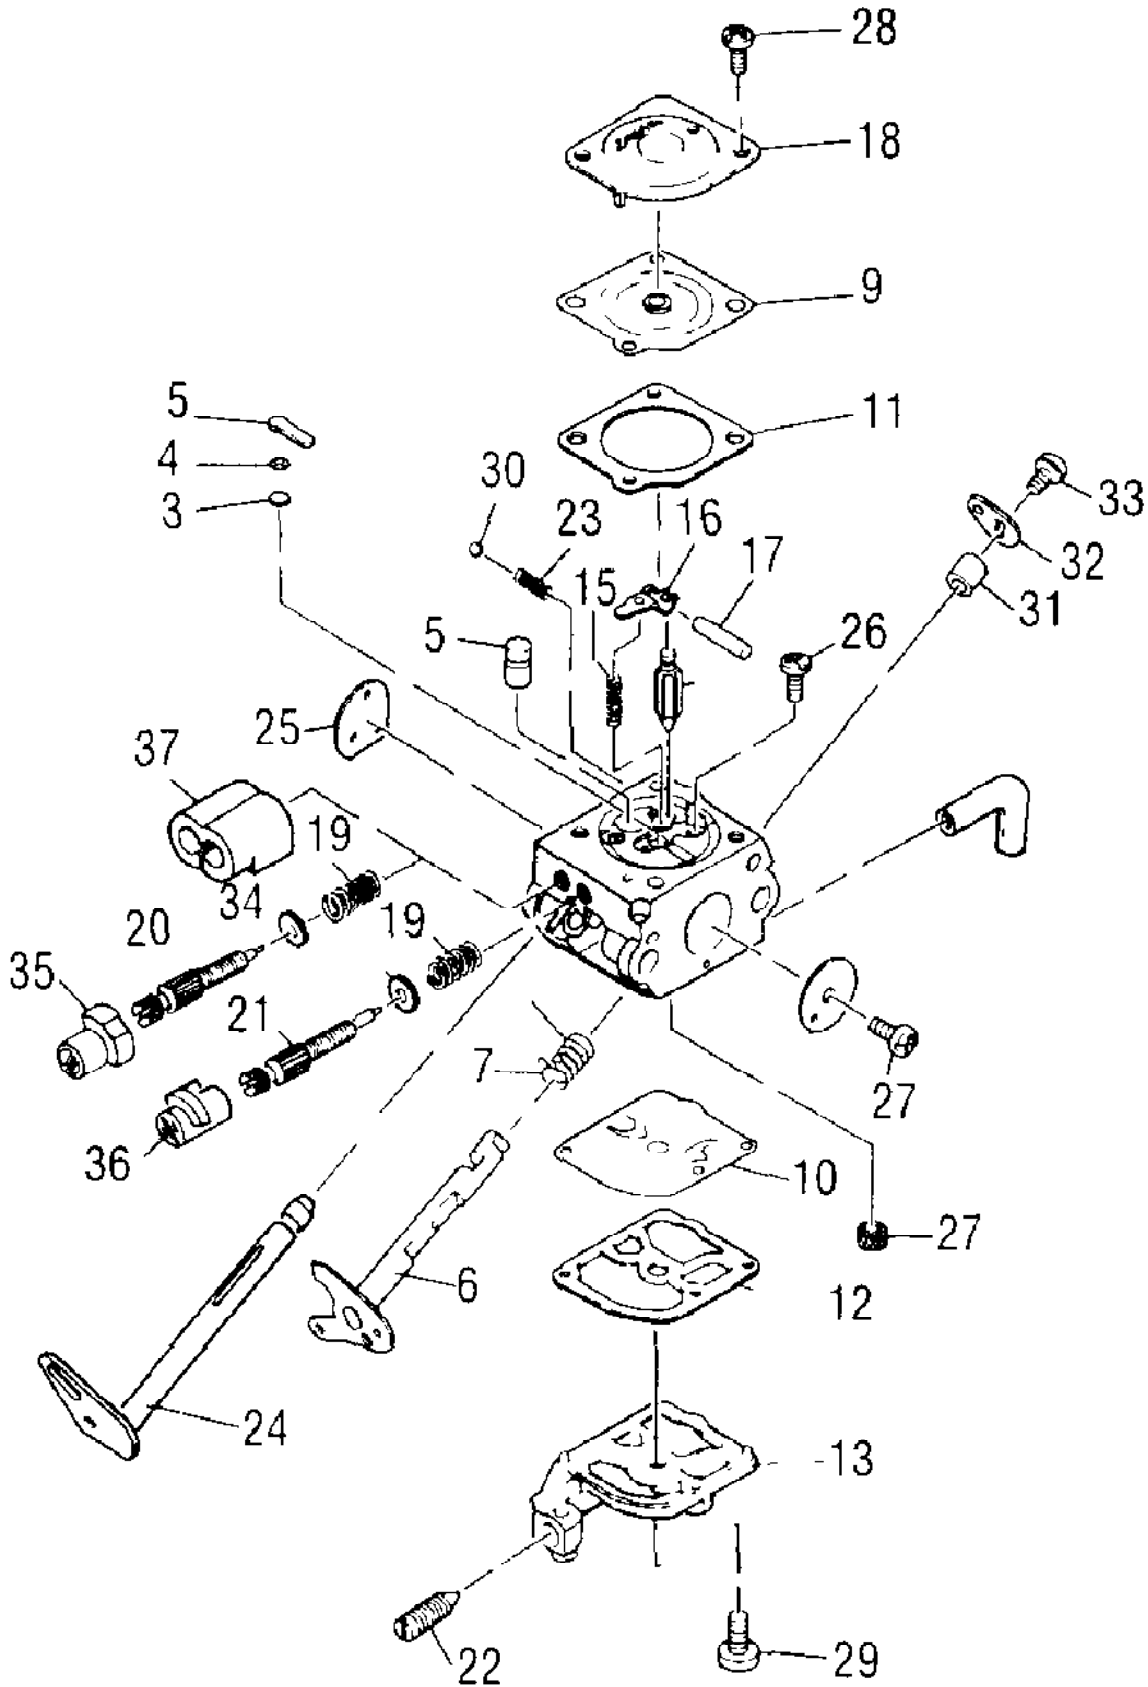

Ref #	Part Number	Qty	Description
	32365303		Carburetor, Zama CU1M28C Distributor stocked. Medium to slow moving part.
	32365403		Carburetor, Zama CU1M33C Distributor stocked. Medium to slow moving part.
	32494701		Carburetor, Zama C1QM36 Distributor stocked. Medium to slow moving part.
1		1	Strainer Not available individually. Included in Carburetor Asy.
2		1	Plug, Welch Not available individually. Included in Carburetor Asy.
3		1	Valve, Check Not available individually. Included in Carburetor Asy.
4		1	Retainer, Check Valve Not available individually. Included in Carburetor Asy.
5		1	Nozzle Asy, Check Valve Not available individually. Included in Carburetor Asy.
6		1	Shaft Asy, Throttle Not available individually. Included in Carburetor Asy.
7		1	Spring, Throttle Return Not available individually. Included in Carburetor Asy.
8		1	Valve, Throttle Not available individually. Included in Carburetor Asy.
9		1	Diaphragm Asy, metering Not available individually. Included in Carburetor Asy.
10		1	Diaphragm, Pump Not available individually. Included in Carburetor Asy.
11		1	Gasket, metering Chamber Not available individually. Included in Carburetor Asy.
12		1	Gasket, Pump Not available individually. Included in Carburetor Asy.
13		1	Cover, Pump Not available individually. Included in Carburetor Asy.
14		1	Valve, Inlet Needle Not available individually. Included in Carburetor Asy.
15		1	Spring, metering Lever Not available individually. Included in Carburetor Asy.
16		1	Lever, metering Not available individually. Included in Carburetor Asy.
17		1	Pin Not available individually. Included in Carburetor Asy.
18		1	Cover, metering Chamber Not available individually. Included in Carburetor Asy.
19		2	Spring, Adjust Screw Not available individually. Included in Carburetor Asy.