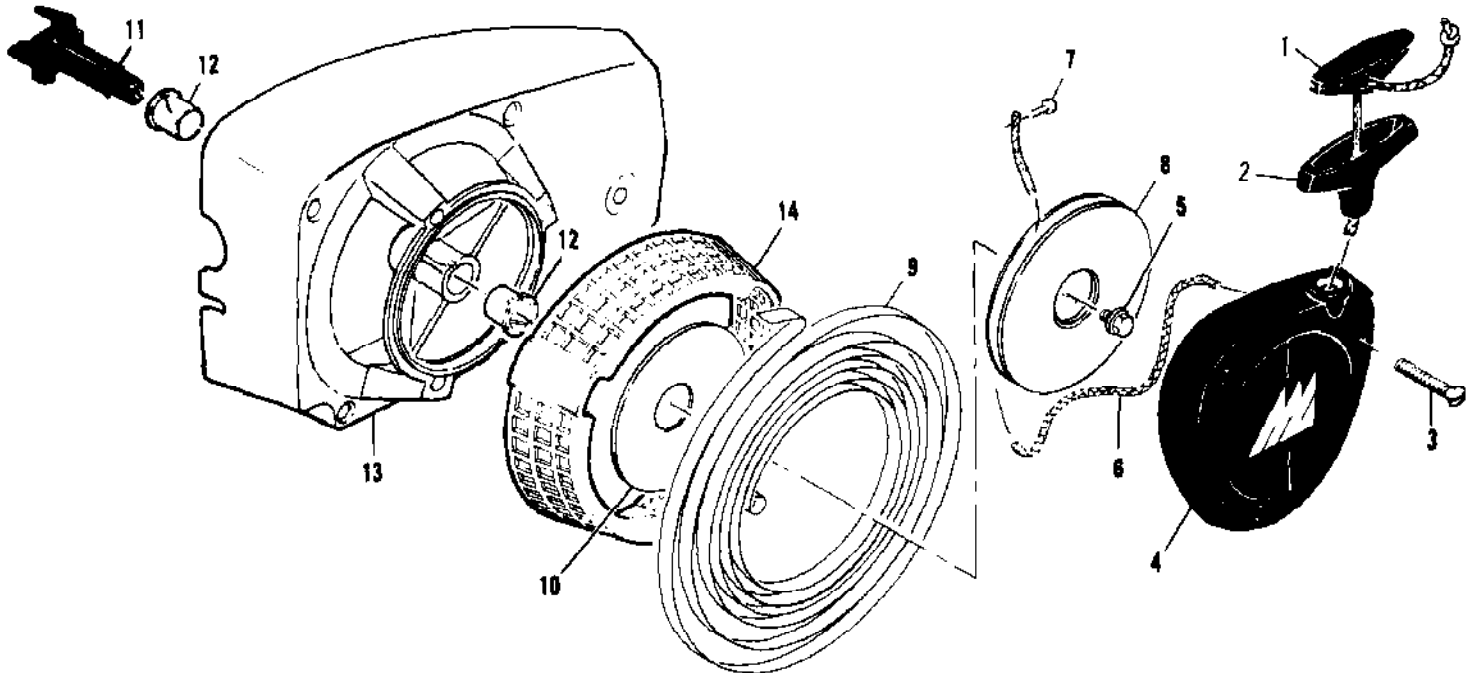

No
Diagram
Available

Parts List
Only

Ref #	Part Number	Qty	Description
	91176A		Bar - 20" Sprocket Nose
	88172N		Chain Asy - 20" PM370G
	91090A		Bar 16" Sprocket Nose
	88167N		Chain Asy - 16" PM370G
	84453		Kit - Piston Tool
	69191		Kit - Pressure test adaptor
	84922		Kit - Baffle
	85933		Kit - Spark arrester screen
	63097		Spark Plug (standard)
	63432		Spark Plug (cooler)
	62827		Wrench/Screwdriver
	83235		Scrench
	86419		Guide - Timing
	91967		Kit-Spike

Ref #	Part Number	Qty	Description
	87666	1	Carburetor-Walbro SDC 44
1	67501	4	Screw - Pump cover
2	83760	1	Cover - Pump
3	67495	1	Gasket - Cover
4	67498	1	Diaphragm - Check valve
5	83114	1	Diaphragm - Fuel pump
6	47690	3	Screw - Plate
7	83762	1	Plate - Throttle
8	67489	1	Clip - Shaft
9	67486	1	Shaft Asy - Throttle
10	67490	1	Plate - Choke
11	67488	1	Shaft Asy - Choke
12	100302	1	Ball - Choke friction
13	67504	1	Spring - Choke
14	87915	1	Needle - High speed
15	87916	1	Needle - Idle
16	67502	2	Spring - Needle
17	70798	4	Screw - Diaphragm cover
18	83761	1	Cover - Diaphragm
19	67499	1	Diaphragm - Metering
20	67496	1	Gasket - Diaphragm
21	67500	1	Screw - Lever pin
22	67508	1	Pin - Lever
23	67509	1	Lever - Metering
24	67503	1	Spring - Lever
25	67491	1	Valve - Needle
26	71690	1	Plug - 3/8
27	69506	1	Plug - 5/16
28	83758	1	Kit - Valve & Seat Asy
29	67507	1	Screen - Fuel

Ref #	Part Number	Qty	Description
	93049		CHAIN BRAKE Asy
	92988		CHAIN BRAKE Asy
1	102500	1	Screw - Pan hd 10-24 x 1/2
2	91273	1	Washer - Special
3	93076	1	Lever Asy
4	93077	1	Pin Asy - Roller
5	93085	1	Spring - Brake
6	93083	1	Latch
7	93669	1	Pivot - Latch
8	93081	1	Band - Brake
9	93082	1	Pin - Band Anchor
10	93050	1	Housing Asy - Brake
10	92987	1	Housing Asy - Brake
11	110527	1	Screw - Fil hd 10-24 x 2-3/4
12	110264	1	Washer - #10
13	61705	1	Nut - Bar adjusting
14	100002	1	Washer - #10
15	102067	1	Nut - Hx 10-24
16	91246	1	Pin - Lever pivot
17	91245	1	Washer - Thrust