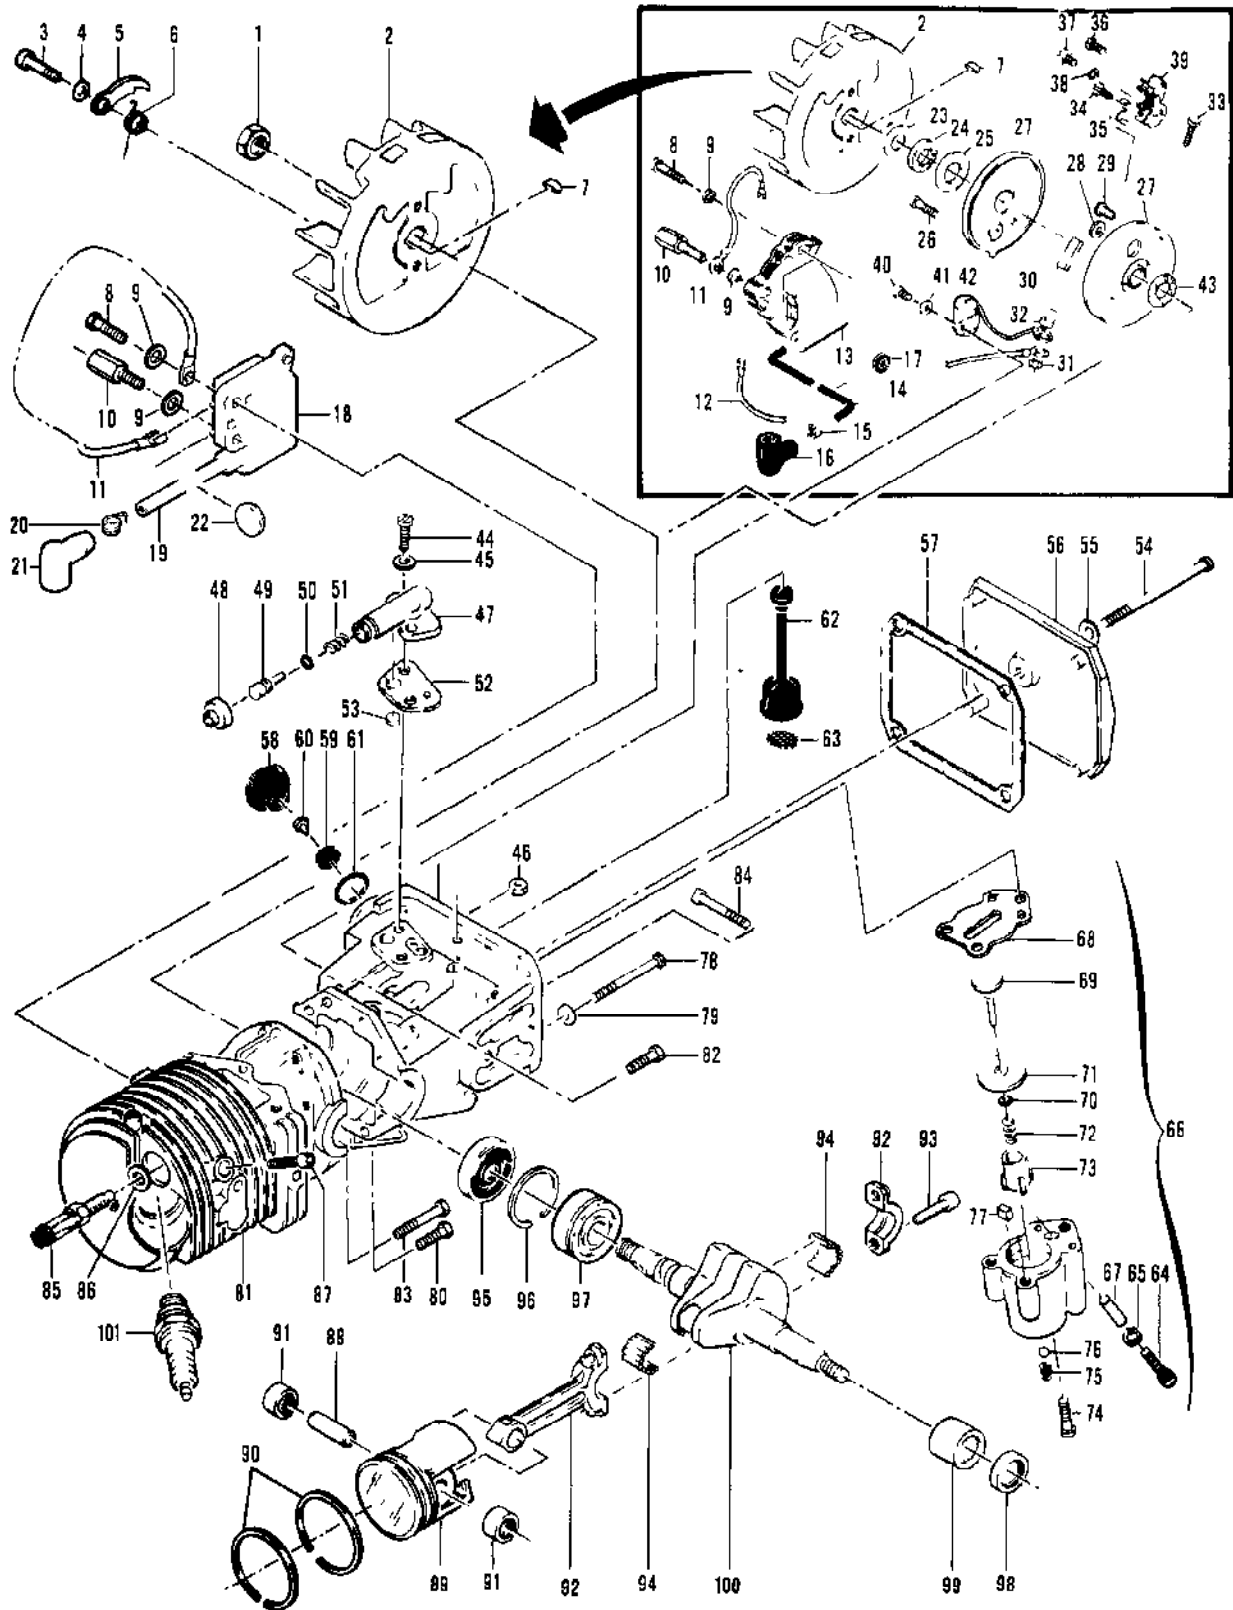

Ref #	Part Number	Qty	Description
1	110703	1	Nut - Hx 3/8-24
2	86068	1	Flywheel
3	88804	2	Screw - Pawl pivot
4	83241	2	Washer - Special
5	67546	2	Pawl - Starter
6	67545	2	Spring - Pawl
7	100106	1	Key - Woodruff
8	110127	1	Screw - Hx hd 10-24 x 7/8 (SEMS)
9	100002	2	Washer - #10
10	83512	1	Stud - Special
11	84686	1	Wire Asy - Ground
12	69344	1	Wire Asy - Primary
13	87246A	1	Coil & Lamination Asy
14	50120	1	Wire Asy - Spark plug
15	55061	1	Connector
16	85758	1	Boot
17	100268	1	Grommet
18	92785	1	Electronic Ignition Asy
19	92796	1	Wire Asy - Spark plug
20	102556	1	Connector
21	94303	1	Boot
22	110995	1	Grommet
23	67057	1	Washer - Thrust
24	67056	1	Seal - Breaker box cover
25	67054	1	Washer - Thrust
26	110584	1	Screw - Pan hd 8-32 x 3/4
27	91852	1	Kit - Breaker box & cover
28	91838	1	Washer
29	110489	1	Screw - Pan hd 6-32 x 7/16
30	54184	1	Wiper - Cam
31	100298	1	Nut - Hx 6-32
32	62365	1	Spacer - Breaker
33	110346	1	Screw - Hx hd 6-32 x 3/4
34	110706	1	Screw - Pan hd 8-18 x 1/2
35	83126	1	Strap - Conduction
36	110811	1	Screw - Pan hd 8-32 x 3/8
37	110969	1	Screw - Hx hd 8-32 x 12
38	105976	1	Washer - #8
39	88808	1	Breaker Asy
40	110338	1	Screw - Fil hd 8-32 x 9/16
41	100080	1	Washer - #8
42	85358	1	Condenser
43	67051	1	Seal - Breaker box
44	110338	2	Screw - Fil hd 8-32 x 9/16
45	110613	2	Washer - #8
46	100955	1	Nut - Hx 8-32
47	84156	1	Housing - Pump
48	62262	1	Cap - Housing
49	62266	1	Plunger - Pump
50	105614	1	"O" Ring
51	66687	1	Spring - Pump
52	91669	1	Gasket - Pump
53	91668	1	Valve - Pump
54	110291	1	Screw - Pan hd 10-24 x 2-5/8
55	110921	1	Washer - Sealing