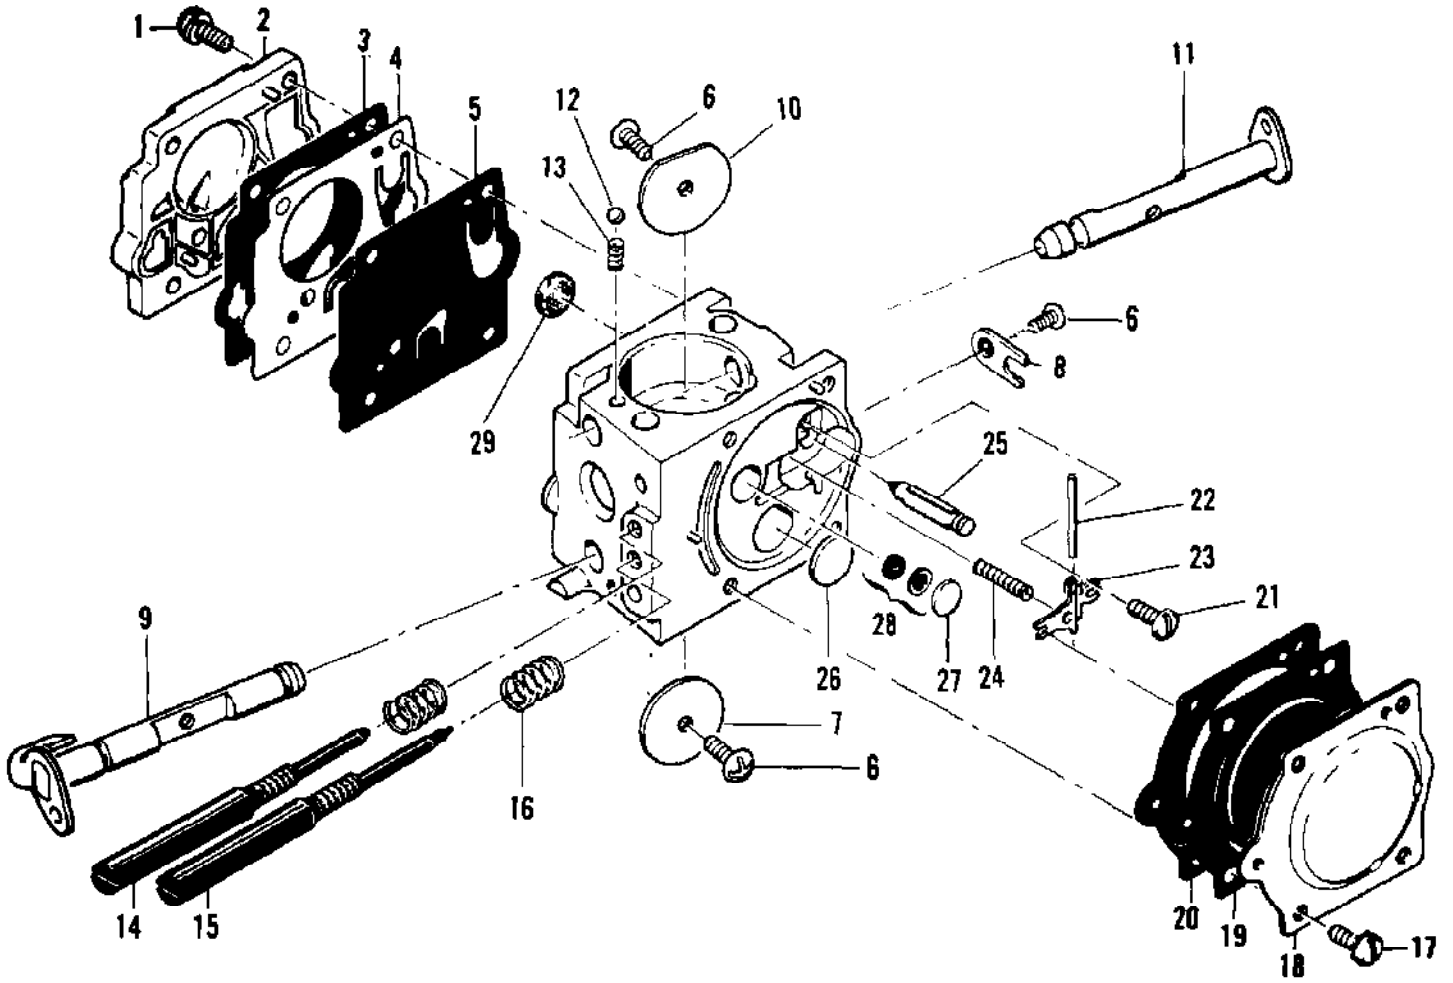

Ref #	Part Number	Qty	Description
	87666	1	Carburetor-Walbro SDC 44
1	67501	4	Screw - Pump cover
2	83760	1	Cover - Pump
3	67495	1	Gasket - Cover
4	67498	1	Diaphragm - Check valve
5	83114	1	Diaphragm - Fuel pump
6	47690	3	Screw - Plate
7	83762	1	Plate - Throttle
8	67489	1	Clip - Shaft
9	67486	1	Shaft Asy - Throttle
10	67490	1	Plate - Choke
11	67488	1	Shaft Asy - Choke
12	100302	1	Ball - Choke friction
13	67504	1	Spring - Choke
14	87915	1	Needle - High speed
15	87916	1	Needle - Idle
16	67502	2	Spring - Needle
17	70798	4	Screw - Diaphragm cover
18	83761	1	Cover - Diaphragm
19	67499	1	Diaphragm - Metering
20	67496	1	Gasket - Diaphragm
21	67500	1	Screw - Lever pin
22	67508	1	Pin - Lever
23	67509	1	Lever - Metering
24	67503	1	Spring - Lever
25	67491	1	Valve - Needle
26	71690	1	Plug - 3/8
27	69506	1	Plug - 5/16
28	83758	1	Kit - Valve & Seat Asy
29	67507	1	Screen - Fuel

Ref #	Part Number	Qty	Description
1	89320	1	Insert - Handle grip
2	64871	1	Button & Rod Assembly
3	63044	1	Button - Oiler
4	84183A	1	Kit - Fuel tank/control
5	110378	1	Pin - Roll 3/16 x 15/16
6	92152	1	Spring - Trigger
7	92151A	1	Trigger - Throttle
8	105654	1	Pin - Roll 1/8 x 7/8
9	92154	1	Spring - Trigger release
10	94275	1	Release Asy - Trigger
11	111012	1	Screw - Pan hd 4-40 x 5/16
12	110706	1	Screw - Fil hd 8-18 x 1/2
13	62973A	1	Wire Asy - Stop switch
14	62451	1	Control - Switch
15	62950A	1	Base - Switch
16	68846	1	Button - Switch
17	85107	1	Rod - Throttle
18	68522A	1	Seal - Throttle rod
19	105673	2	Pin - Roll 3/32 x 9/16
20	69041	1	Button - Choke
21	105614	1	"O" Ring
22	69042	1	Rod - Choke
23	69043	1	Snubber - Rod
24	69564	1	Seal - Airbox