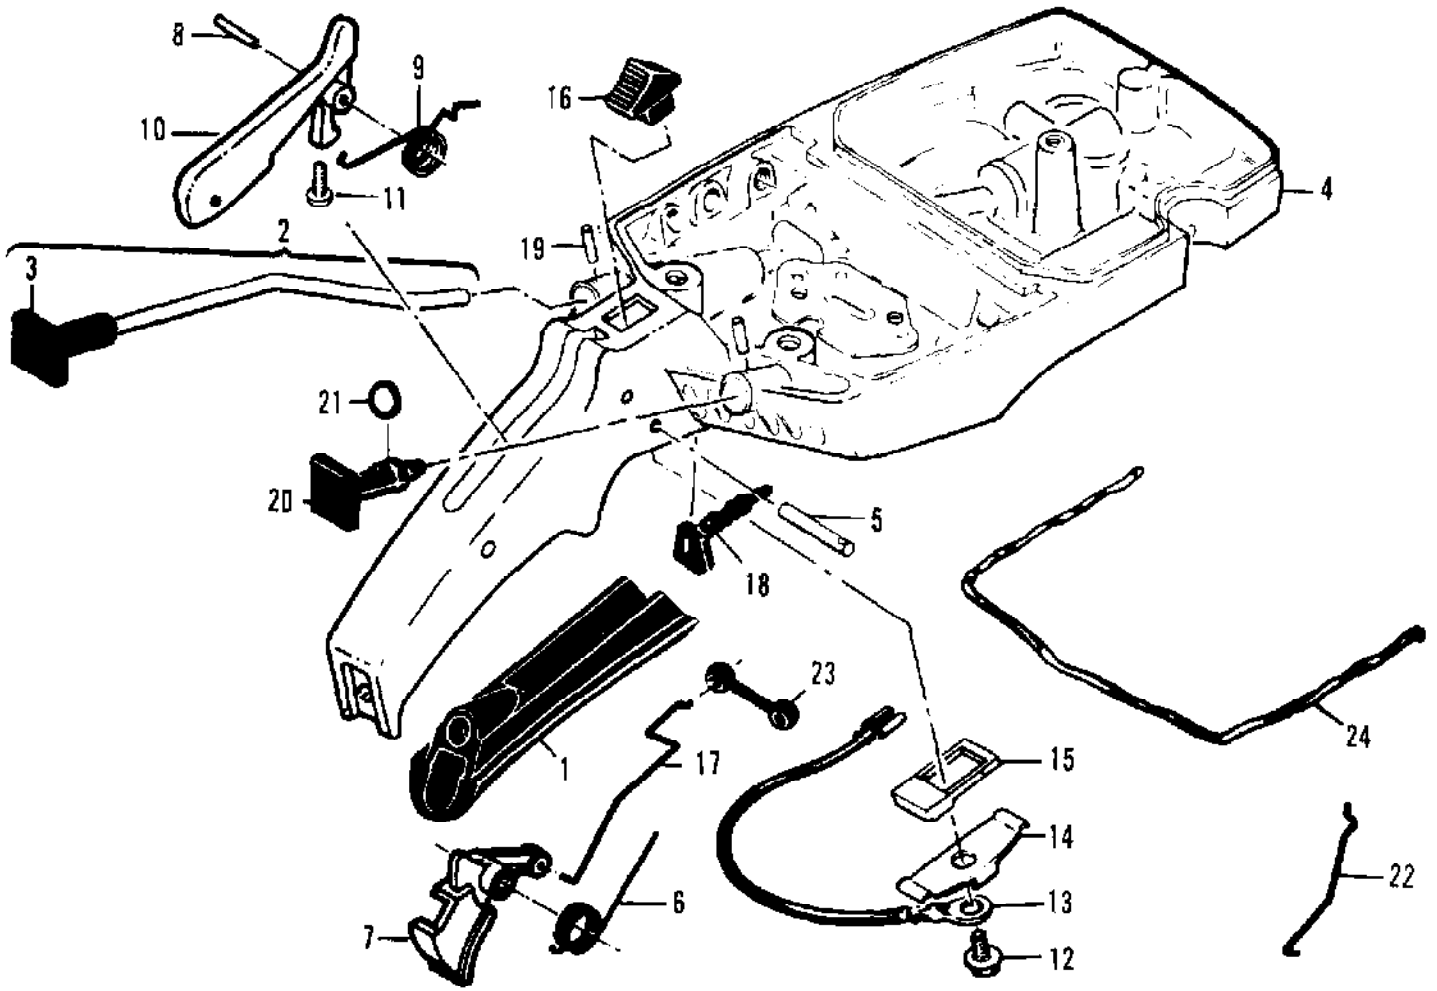

Ref #	Part Number	Qty	Description
	87666	1	Carburetor-Walbro SDC 44
1	67501	4	Screw - Pump cover
2	83760	1	Cover - Pump
3	67495	1	Gasket - Cover
4	67498	1	Diaphragm - Check valve
5	83114	1	Diaphragm - Fuel pump
6	47690	3	Screw - Plate
7	83762	1	Plate - Throttle
8	67489	1	Clip - Shaft
9	67486	1	Shaft Asy - Throttle
10	67490	1	Plate - Choke
11	67488	1	Shaft Asy - Choke
12	100302	1	Ball - Choke friction
13	67504	1	Spring - Choke
14	87915	1	Needle - High speed
15	87916	1	Needle - Idle
16	67502	2	Spring - Needle
17	70798	4	Screw - Diaphragm cover
18	83761	1	Cover - Diaphragm
19	67499	1	Diaphragm - Metering
20	67496	1	Gasket - Diaphragm
21	67500	1	Screw - Lever pin
22	67508	1	Pin - Lever
23	67509	1	Lever - Metering
24	67503	1	Spring - Lever
25	67491	1	Valve - Needle
26	71690	1	Plug - 3/8
27	69506	1	Plug - 5/16
28	83758	1	Kit - Valve & Seat Asy
29	67507	1	Screen - Fuel

Ref #	Part Number	Qty	Description
1	89320	1	Insert - Handle grip
2	64871	1	Button & Rod Assembly
3	63044	1	Button - Oiler
4	84183A	1	Kit - Fuel tank/control
5	110378	1	Pin - Roll 3/16 x 15/16
6	92152	1	Spring - Trigger
7	92151A	1	Trigger - Throttle
8	105654	1	Pin - Roll 1/8 x 7/8
9	92154	1	Spring - Trigger release
10	94275	1	Release Asy - Trigger
11	111012	1	Screw - Pan hd 4-40 x 5/16
12	110706	1	Screw - Fil hd 8-18 x 1/2
13	62973A	1	Wire Asy - Stop switch
14	62451	1	Control - Switch
15	62950A	1	Base - Switch
16	68846	1	Button - Switch
17	85107	1	Rod - Throttle
18	68522A	1	Seal - Throttle rod
19	105673	2	Pin - Roll 3/32 x 9/16
20	69041	1	Button - Choke
21	105614	1	"O" Ring
22	69042	1	Rod - Choke
23	69043	1	Snubber - Rod
24	69564	1	Seal - Airbox