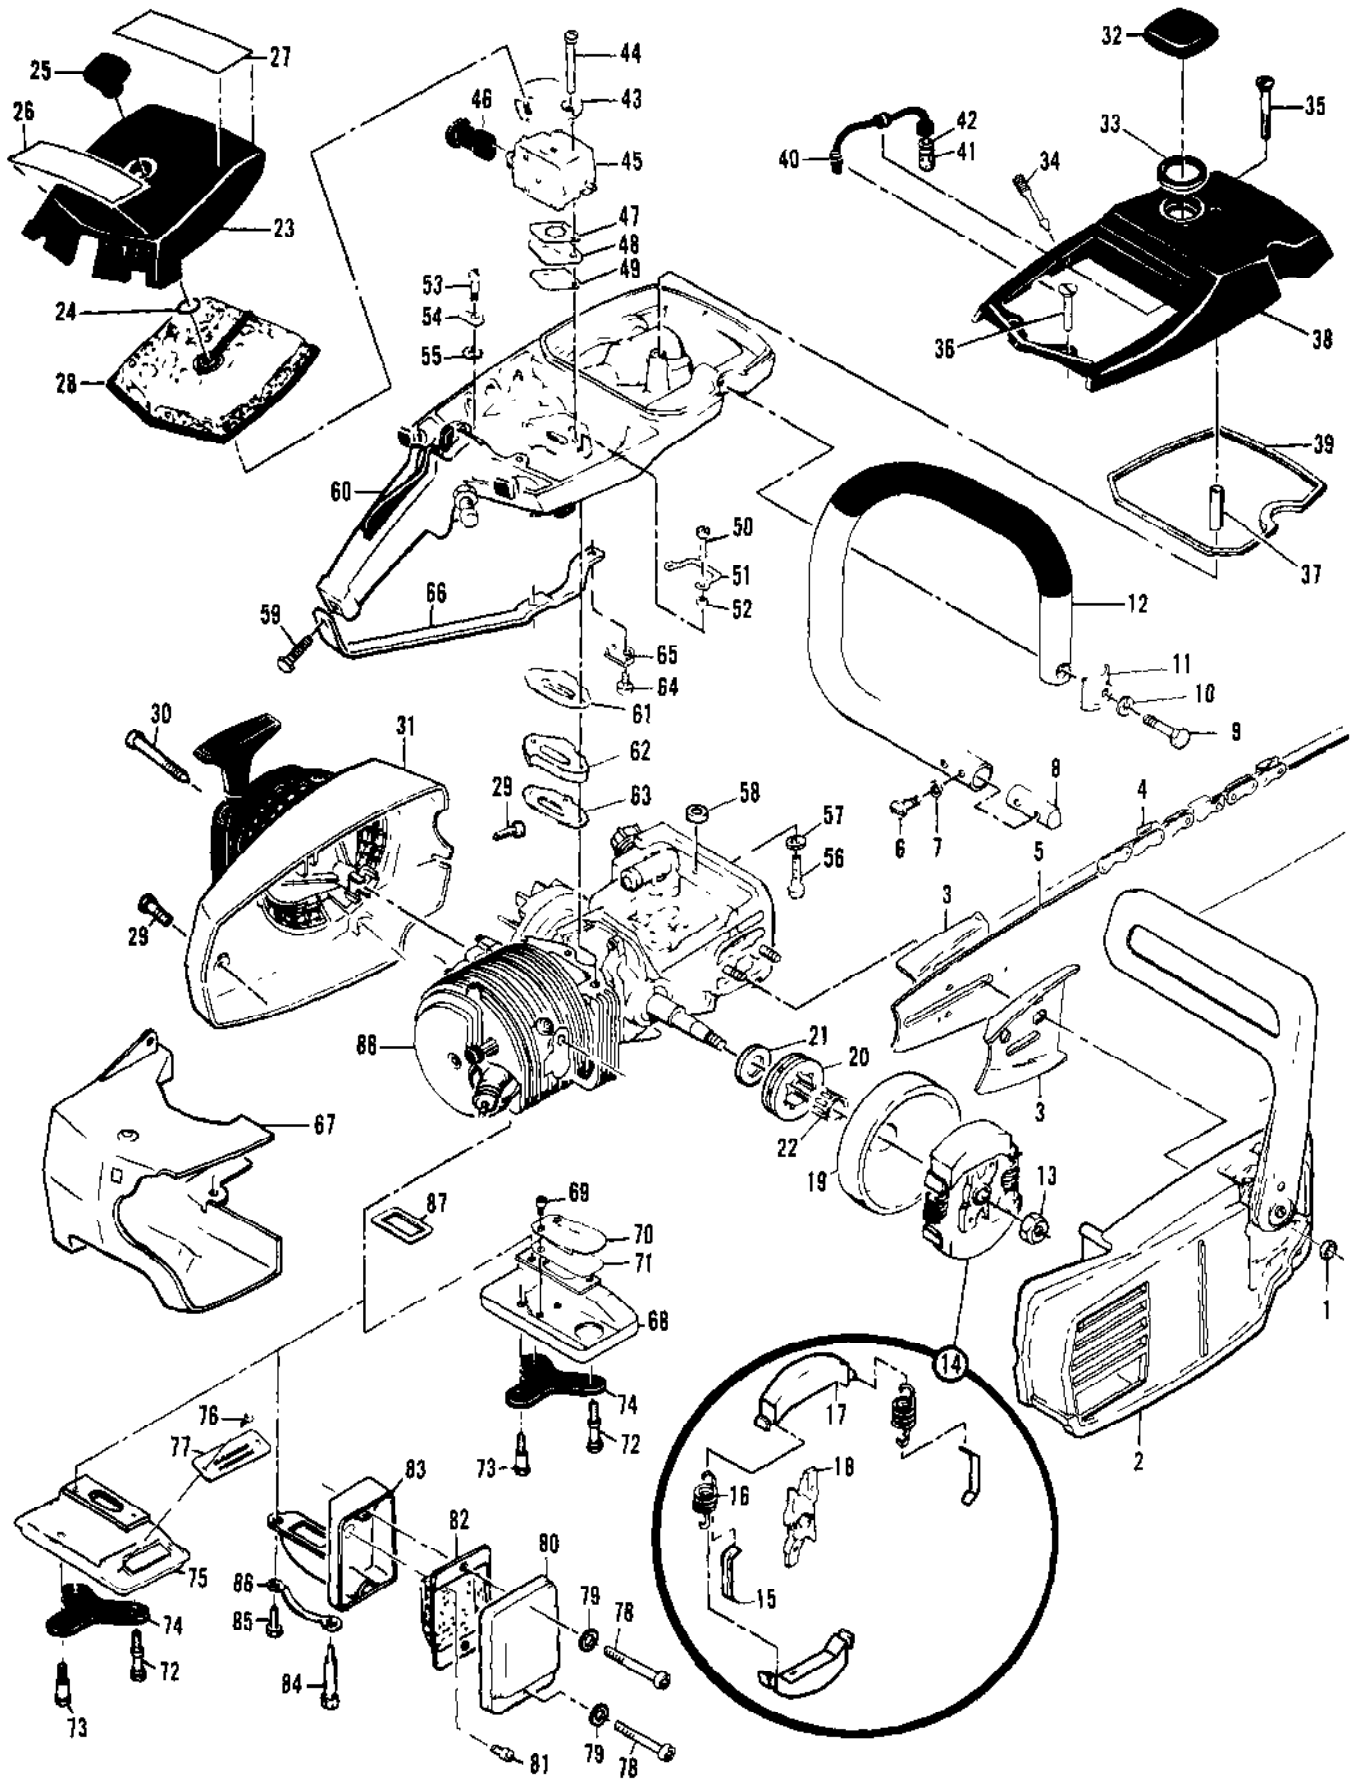

Ref #	Part Number	Qty	Description
1	110961	2	Nut - Hx 5/16-24
2			CHAIN BRAKE Asy See "Chain Brake Assembly" illustration and parts list.
3	64330	1	Set - Bar plates
4		1	Chain See "Accessories" parts list.
5		1	Bar See "Accessories" parts list.
6	110865	2	Screw - Hx hd 10-24 x 7/8
7	100352	2	Washer - #10
8	89727	1	Retainer - Frame
9	102130		Screw - Hx hd 1/4-20 x 1-1/2
10	100153	1	Washer - Lock 1/4
11	63484	1	Clamp - Frame
12	87686A	1	Frame & Grip Asy
13	86113	1	Nut - Hx 3/8-24 (L.H.)
14	87675	1	Clutch Asy
15	64583	2	Retainer - Spring
16	83223	2	Spring - Clutch
17	67233	1	Kit - Clutch shoe
18	89438	1	Rotor Asy
19	95165	1	Drum/Spkt Asy - 7T .375P
20	86961	1	Sprocket - 7T .375P
21	86958	1	Washer - Shim
19	95166	1	Drum/Spkt Asy - 7T .375P
20	86145	1	Sprocket - 7T .375P
21	86958	1	Washer - Shim
22	110971	1	Bearing - Sprocket
23	68530A	1	Cover Asy - Air cleaner
24	110565	1	Ring - Retainer
25	68529	1	Knob - Cover
26	91548	1	Plate - Instruction
27	92688	1	Plate - Name
28	92420	1	Filter - Air
29	110741	2	Screw - Pan hd 10-24 x 1/2
30	87871	3	Screw - Special
31			Fan Housing & Starter Asy See "Fan Housing & Starter Assembly" illustration and parts list.
32	89322	1	Cap Asy - Fuel
33	69767	1	Gasket - Fuel cap
34	87932	1	Screw - Idle adjustment
35	110402	1	Screw - Oval hd 10-24 x 2-3/8
36	101986	2	Screw - Oval hd 10-24 x 1
37	87840	1	Spacer
38	88650	1	Cover - Fuel Tank
39	69345	1	Gasket - Fuel tank cover
40	64848	1	Hose Asy - Fuel
41	63932	1	Filter - Fuel
42	100440	1	Washer - 5/16
43	69952	1	Air cleaner bracket
44	103357	2	Bolt - Hx hd 10-24 x 2-14
45			Carburetor Asy See "Carburetor Assembly" illustration and parts list.
46	87665	1	Boot - Carburetor adj.
47	86189	1	Gasket - Carburetor
48	84078	1	Spacer - Carburetor