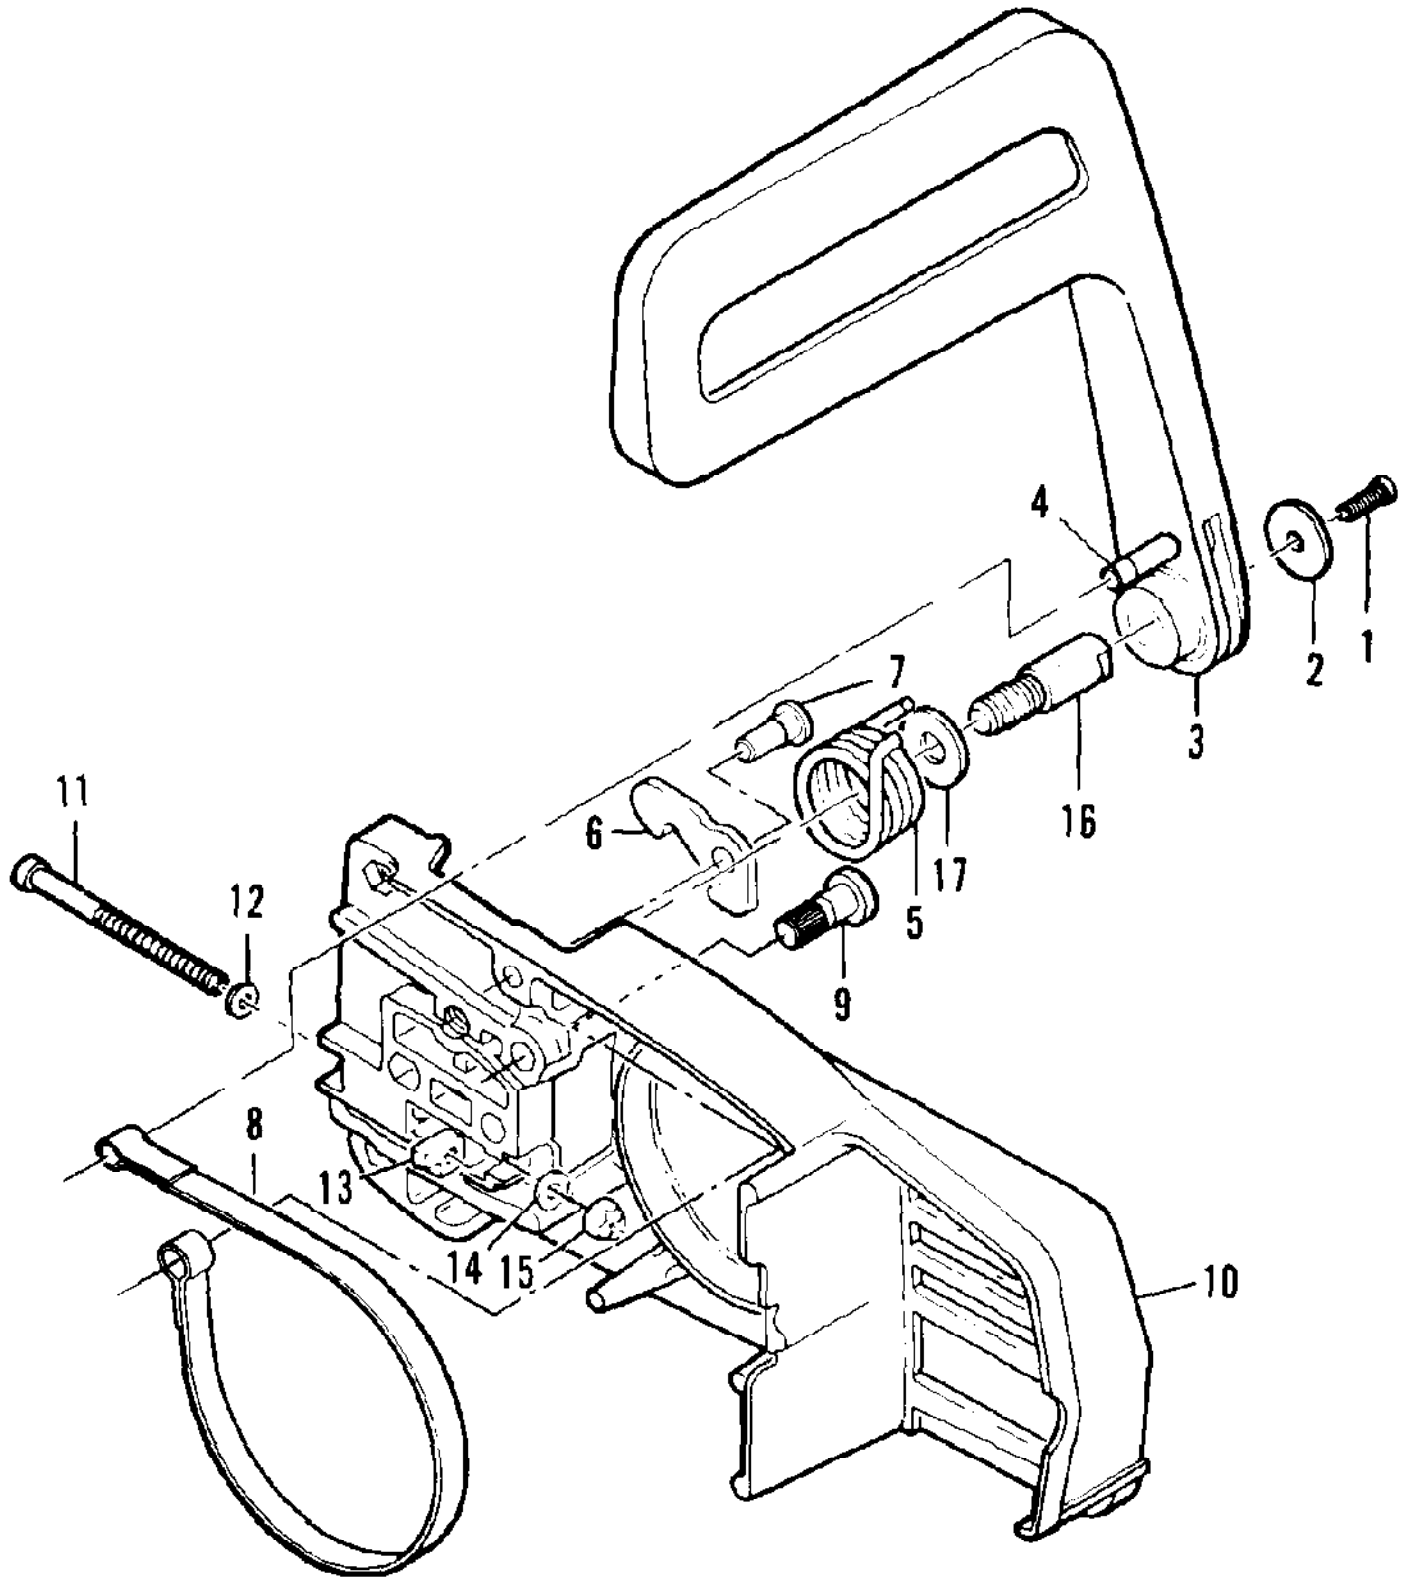

Ref #	Part Number	Qty	Description
	87666	1	Carburetor-Walbro SDC 44
1	67501	4	Screw - Pump cover
2	83760	1	Cover - Pump
3	67495	1	Gasket - Cover
4	67498	1	Diaphragm - Check valve
5	83114	1	Diaphragm - Fuel pump
6	47690	3	Screw - Plate
7	83762	1	Plate - Throttle
8	67489	1	Clip - Shaft
9	67486	1	Shaft Asy - Throttle
10	67490	1	Plate - Choke
11	67488	1	Shaft Asy - Choke
12	100302	1	Ball - Choke friction
13	67504	1	Spring - Choke
14	87915	1	Needle - High speed
15	87916	1	Needle - Idle
16	67502	2	Spring - Needle
17	70798	4	Screw - Diaphragm cover
18	83761	1	Cover - Diaphragm
19	67499	1	Diaphragm - Metering
20	67496	1	Gasket - Diaphragm
21	67500	1	Screw - Lever pin
22	67508	1	Pin - Lever
23	67509	1	Lever - Metering
24	67503	1	Spring - Lever
25	67491	1	Valve - Needle
26	71690	1	Plug - 3/8
27	69506	1	Plug - 5/16
28	83758	1	Kit - Valve & Seat Asy
29	67507	1	Screen - Fuel

Ref #	Part Number	Qty	Description
1	89320	1	Insert - Handle grip
2	64871	1	Button & Rod Assembly
3	63044	1	Button - Oiler
4	84183A	1	Kit - Fuel tank/control
5	110378	1	Pin - Roll 3/16 x 15/16
6	92152	1	Spring - Trigger
7	92151A	1	Trigger - Throttle
8	105654	1	Pin - Roll 1/8 x 7/8
9	92154	1	Spring - Trigger release
10	94275	1	Release Asy - Trigger
11	111012	1	Screw - Pan hd 4-40 x 5/16
12	110706	1	Screw - Fil hd 8-18 x 1/2
13	62973A	1	Wire Asy - Stop switch
14	62451	1	Control - Switch
15	62950A	1	Base - Switch
16	68846	1	Button - Switch
17	85107	1	Rod - Throttle
18	68522A	1	Seal - Throttle rod
19	105673	2	Pin - Roll 3/32 x 9/16
20	69041	1	Button - Choke
21	105614	1	"O" Ring
22	69042	1	Rod - Choke
23	69043	1	Snubber - Rod
24	69564	1	Seal - Airbox