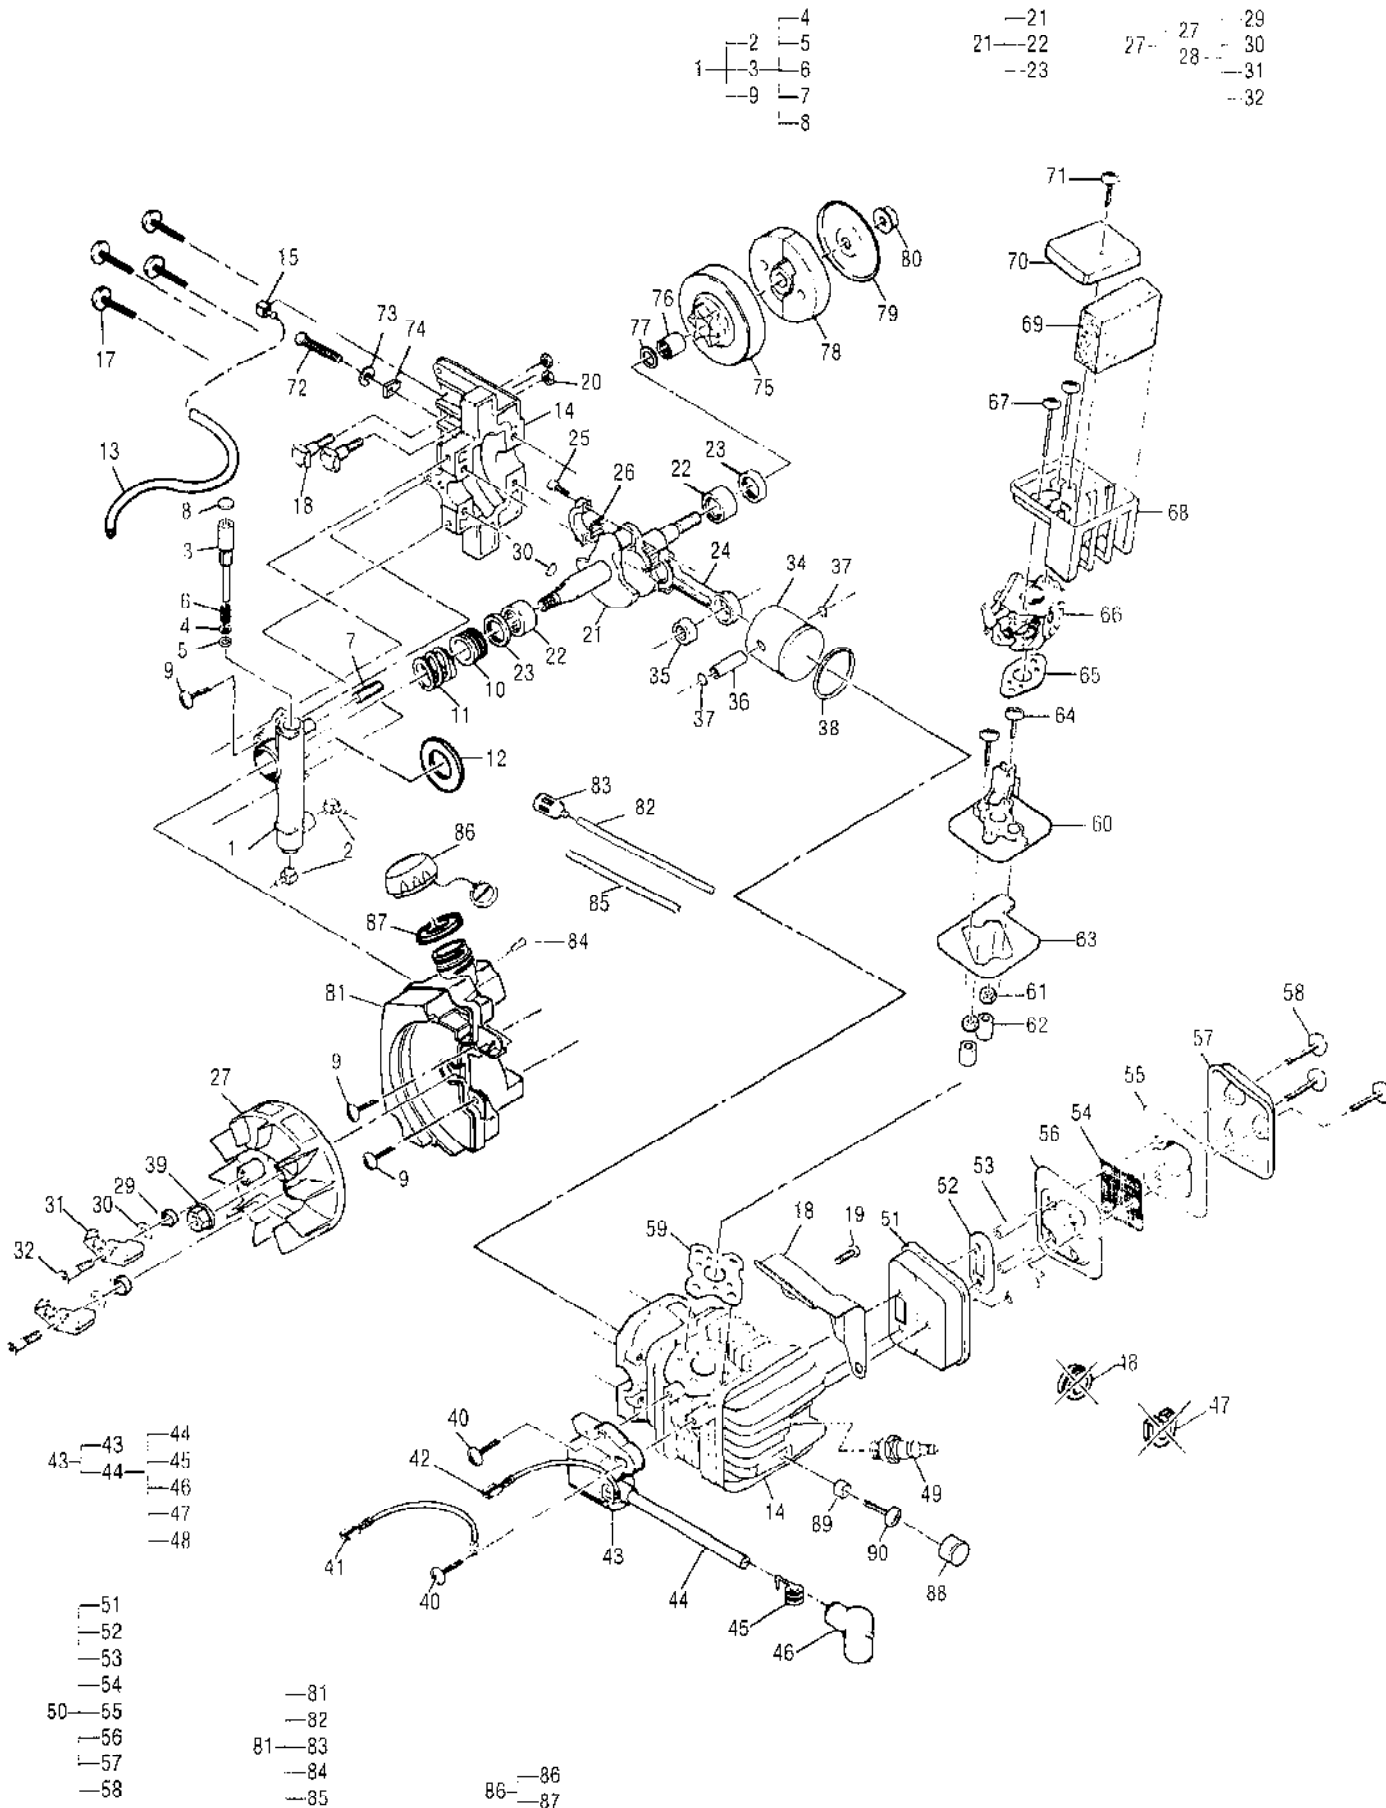

Ref #	Part Number	Qty	Description
1	301304	1	Oil Pump Asy
2	322182	2	Fitting
3	301084	1	Kit, Gear/Plunger Asy
4	110582	1	Washer
5		1	O-Ring (Not Available Individually)
6		1	Spring (Not Available Individually)
7		1	Pin, Dowel (Not Available Individually)
8	322187	1	Plug, Oil Pump Distributer Stocked. Medium to slow moving part.
9	111226	2	Screw, 10-24 x .62 Tr Hd Torx Torque to 30-40 IN/LBS Loctite 262 required.
10	224814	1	Worm Gear
11	224840	1	Spring, Compression
12	300295	1	Seal, Foam, Oil Pump
13	300288	1	Connecting Hose
14		1	Cyl/C'case/Bar Bolt Asy, 38cc (Not Available Individually)
15	83856-01	2	Bolt, Bar
16	300257	1	Fitting
17	111083	4	Screw, 12-24 x 1.0 Hx Wshr Hd
18	323923	1	Baffle, Air
19	111054	1	Screw, 10-24 x .625
20	110676	2	Nut, Hx 1/4-28 Flange
21	302140	1	Crankshaft/Bearing Asy
22	213282	2	Bearing, C'shaft
23	83859	2	Seal, C'shaft Oil
24		1	Connecting Rod/Bearing (Not Available Individually)
25	94654	2	Screw, Conn Rod
26	68095	1	Set, Roller Pins
27	302220	1	Flywheel/Pawl Asy
28	300763-01	2	Kit, Flywheel Pawls
29	216982	2	Spring, Starter Pawl
30	111131	2	Washer, Sp .469 OD x .222 ID
31		2	Pawls (Not Available Individually)
32	322721	2	Pin, Starter Pawl
33	102164	1	Key, Flywheel (Dealer stocked. Fast to medium moving part.)
34		1	Piston (Not Available Individually)
35		1	Bearing, Needle-Drawn Cup (Not Available Individually)
36	323943	1	Pin, Piston
37	111026	2	Ring, Snap
38		1	Piston, Ring (Not Available Individually)
39	110961	1	Nut, Hx 5/16-24 Torque to 180 IN/LBS
40	217936	2	Screw, Tr 10-24 x .75 Torx
41	300555	1	Wire Asy, Ground
42	300556	1	Wire Asy, Stop Switch
43	302138	1	Ignition Asy
44	223884	1	Kit, Plug Wire
45	102556	1	Connector
46	95266	1	Boot
47	110995	1	Grommet
48	215533-01	1	Grommet