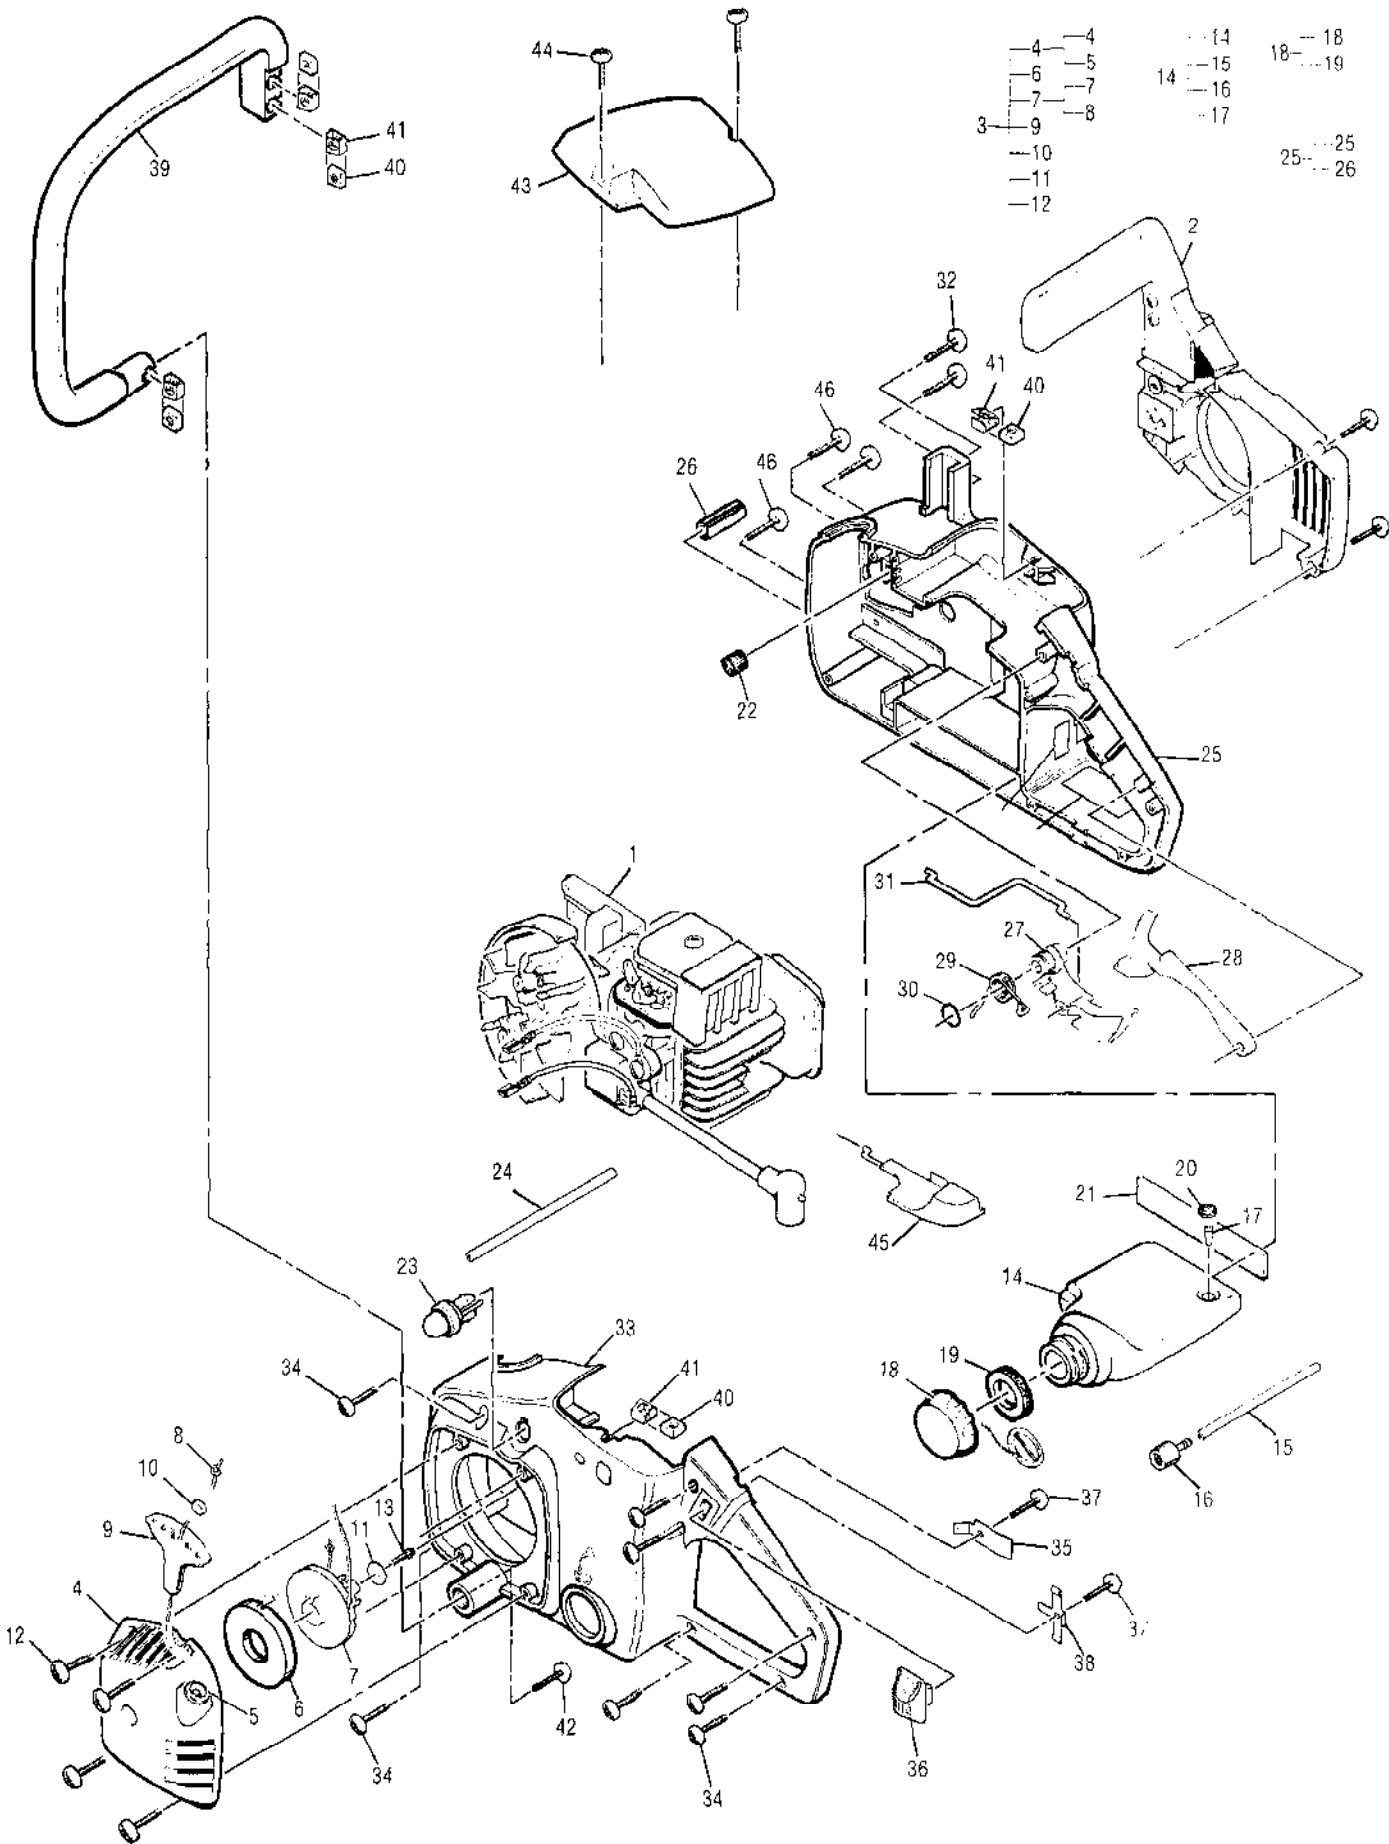

Ref #	Part Number	Qty	Description
1			Powerhead Asy (See "Powerhead Assembly" illustration and parts list)
2			Chain Brake Asy (See "Chain Brake Assembly" illustration and parts list)
3	300858	1	Starter Housing Asy, Grey (Choose appropriate color)
3	300264	1	Starter Housing Asy, Yellow (Choose appropriate color)
3	301078	1	Starter Housing Asy, Black (Choose appropriate color)
4	301651	1	Housing/Rope Guide Asy, Grey (Choose appropriate color)
4	301044	1	Housing/Rope Guide Asy, Yellow (Choose appropriate color)
4	301654	1	Housing/Rope Guide Asy, Black (Choose appropriate color)
5		1	Rope Guide (Not available individually)
6	300475	1	Spring, Starter Rewind
7	301043	1	Rope/Drum Asy (32cc)
8	300300	1	Rope, Starter
9	87851	1	Handle, Starter
10	223944	1	Bushing, Starter
11	300297	1	Washer, .19 ID x .68 OD
12	300294	1	Screw, 8-16 x .75 Torx Hd Plast
13	300294	4	Screw, 8-16 x .75 Torx Hd Plastite
14	300260	1	Oil Tank Asy
15	300289	1	Hose, Oil Pick-up
16	225062	1	Pickup, Oil
17	300256	1	Valve, Duckbill
18	300565	1	Oil Cap Asy w/Retainer
19	300269	1	Gasket, Oil Cap
20	300259	1	Filter, Foam
21	322195	1	Spacer, Oil Tank
22	300259	1	Filter, Foam
23	224242-02	1	Primer, Remote
24	300298	1	Hose
25	301049	1	Housing/Pin Asy, Right
26	111098	1	Pin. Roll 1/4 x 1.0 L
27	224821	1	Trigger Throttle
28	224822	1	Latch Throttle
29	224823	1	Spring, Torsional
30	111128	1	"O" Ring
31	224827	1	Rod, Throttle
32	111226	2	Screw 10-24 x .62 Tr Hd Torx Torque to 40-50 IN/LBS Loctite 262 required.
33	32394561	1	Engine Housing, Left, Blk
34	300294	7	Screw 8-16 x .75 Tr Hd. Plastite
35	224845	1	Contact, Ground
36	68846	1	Button, Stop Switch
37	223357	2	Screw 8-16 Plastite
38	224844	1	Contact, Ignition