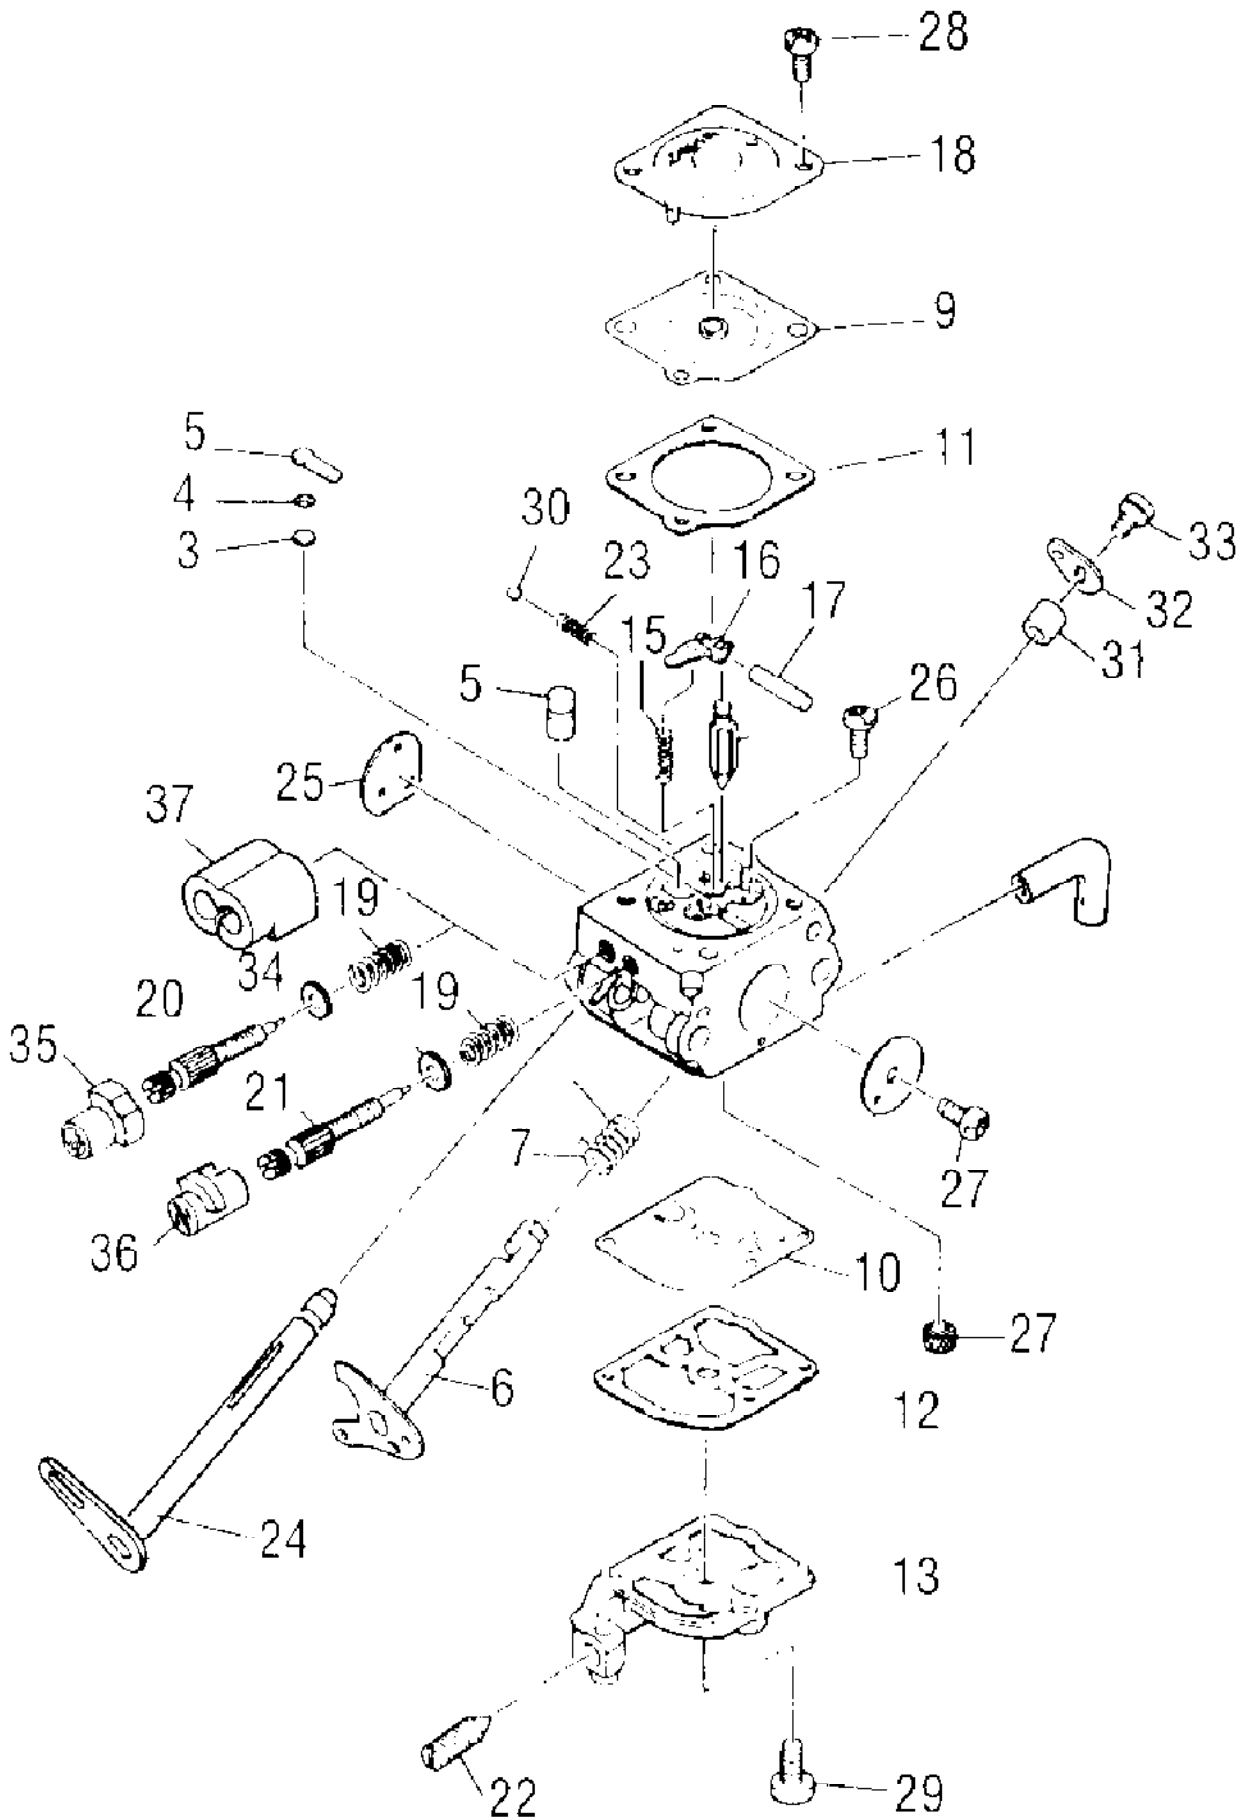

Ref #	Part Number	Qty	Description
	323653-03		Carburetor, Zama CU1M28C
	324947-01		Carburetor, Zama C1QM36
1		1	Strainer (Not Included Individually)
2		1	Plug, Welch (Not Included Individually)
3		1	Valve, Check (Not Included Individually)
4		1	Retainer, Check Valve (Not Included Individually)
5		1	Nozzle Assembly, Check Valve (Not Included Individually)
6		1	Shaft Assembly, Throttle (Not Included Individually)
7		1	Spring, Throttle Return (Not Included Individually)
8		1	Valve, Throttle (Not Included Individually)
9		1	Diaphragm Assembly, Metering (Not Included Individually)
10		1	Diaphragm, Pump (Not Included Individually)
11		1	Gasket, Metering Chamber (Not Included Individually)
12		1	Gasket, Pump (Not Included Individually)
13		1	Cover, Pump (Not Included Individually)
14		1	Valve, Inlet Needle (Not Included Individually)
15		1	Spring, Metering Lever (Not Included Individually)
16		1	Lever, Metering (Not Included Individually)
17		1	Pin (Not Included Individually)
18		1	Cover, Metering Chamber (Not Included Individually)
19		1	Spring, Adjust Screw (Not Included Individually)
20		1	Screw, Main Mixture (Not Included Individually)
21		1	Screw, Idle Mixture (Not Included Individually)
22		1	Screw, Throttle Adjust (Not Included Individually)
23		1	Spring, Friction (Not Included Individually)
24		1	Shaft Assembly, Choke (Not Included Individually)
25		1	Valve, Choke (Not Included Individually)
26		1	Screw, Pin (Not Included Individually)
27		1	Screw, Throttle/Choke Valve (Not Included Individually)
28		2	Screw, Metering Chamber (Not Included Individually)
29		1	Screw, Pump Cover (Not Included Individually)
30		1	Ball, Steel (Not Included Individually)
31		1	Collar (Not Included Individually)
32		1	Lever, Throttle (Not Included Individually)
33		1	Screw, Throttle Lever (Not Included Individually)
34		2	Washer, Limiter (Not Included Individually)
35	111216	2	Cap, Limiter, Hi
36	111217	1	Cap, Limiter, Lo
37		1	Retainer Limiter (Not Included Individually)
	301041		Carburetor Kit Repair RB-39
	301042		Gasket/Diaphragm GND-35