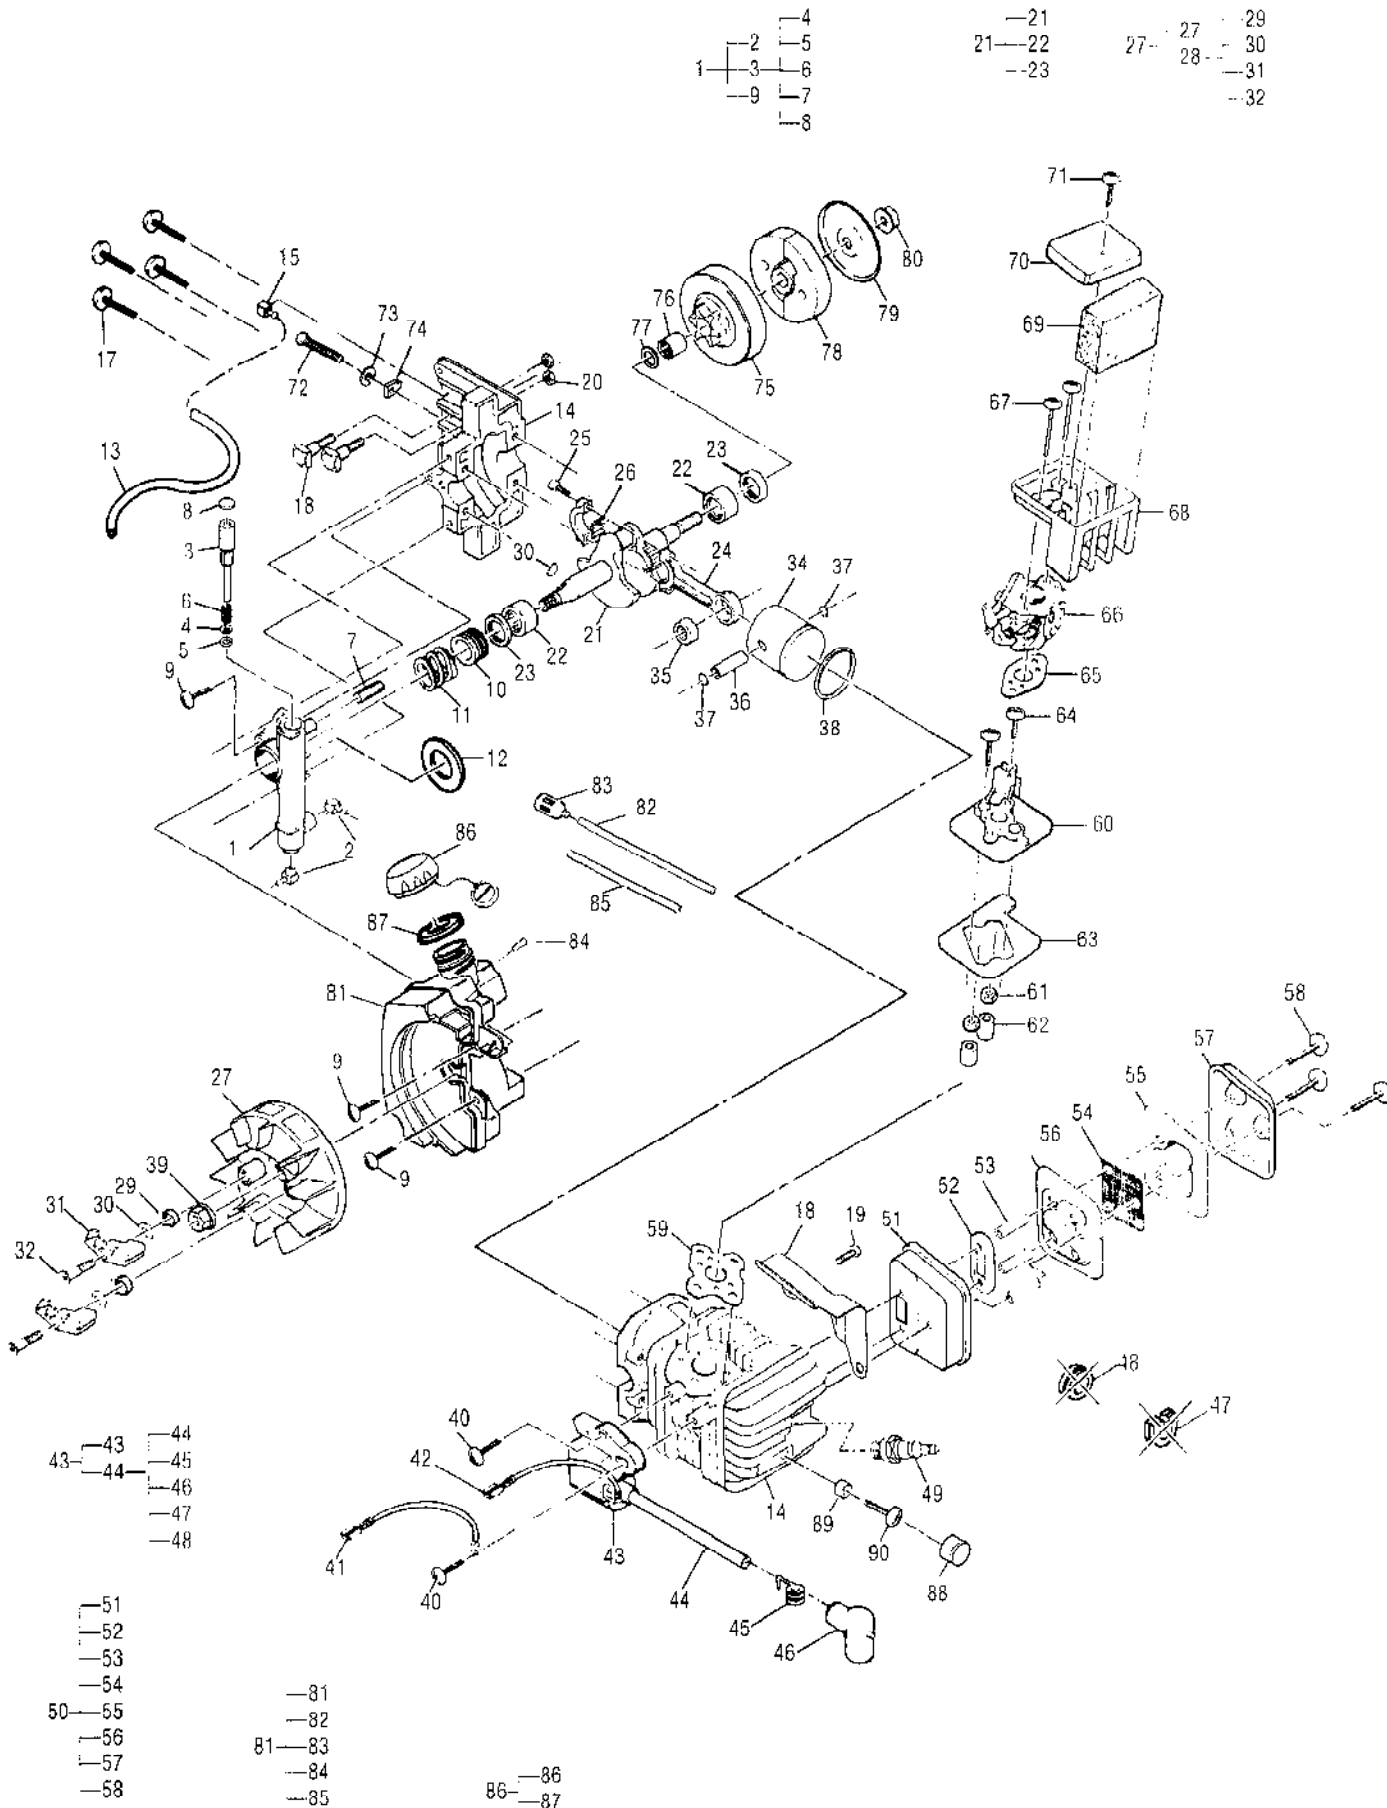

Ref #	Part Number	Qty	Description
1	301304	1	Oil Pump Asy
2	322182	2	Fitting
3	301084	1	Kit, Gear/Plunger Asy
4	110582	1	Washer
5		1	O-Ring (Not Available Individually)
6		1	Spring (Not Available Individually)
7		1	Pin, Dowel (Not Available Individually)
8	322187	1	Plug, Oil Pump Distributer Stocked. Medium to slow moving part.
9	111226	2	Screw, 10-24 x .62 Tr Hd Torx Torque to 30-40 IN/LBS Loctite 262 required.
10	224814	1	Worm Gear
11	224840	1	Spring, Compression
12	300295	1	Seal, Foam, Oil Pump
13	300288	1	Connecting Hose
14		1	Cyl/C'case/Bar Bolt Asy, 38cc (Not Available Individually)
15	83856-01	2	Bolt, Bar
16	300257	1	Fitting
17	111083	4	Screw, 12-24 x 1.0 Hx Wshr Hd
18	323923	1	Baffle, Air
19	111054	1	Screw, 10-24 x .625
20	110676	2	Nut, Hx 1/4-28 Flange
21	302140	1	Crankshaft/Bearing Asy
22	213282	2	Bearing, C'shaft
23	83859	2	Seal, C'shaft Oil
24		1	Connecting Rod/Bearing (Not Available Individually)
25	94654	2	Screw, Conn Rod
26	68095	1	Set, Roller Pins
27	302220	1	Flywheel/Pawl Asy
28	300763-01	2	Kit, Flywheel Pawls
29	216982	2	Spring, Starter Pawl
30	111131	2	Washer, Sp .469 OD x .222 ID
31		2	Pawls (Not Available Individually)
32	322721	2	Pin, Starter Pawl
33	102164	1	Key, Flywheel (Dealer stocked. Fast to medium moving part.)
34		1	Piston (Not Available Individually)
35		1	Bearing, Needle-Drawn Cup (Not Available Individually)
36	323943	1	Pin, Piston
37	111026	2	Ring, Snap
38		1	Piston, Ring (Not Available Individually)
39	110961	1	Nut, Hx 5/16-24 Torque to 180 IN/LBS
40	217936	2	Screw, Tr 10-24 x .75 Torx
41	300555	1	Wire Asy, Ground
42	300556	1	Wire Asy, Stop Switch
43	302138	1	Ignition Asy
44	223884	1	Kit, Plug Wire
45	102556	1	Connector
46	95266	1	Boot
47	110995	1	Grommet
48	215533-01	1	Grommet