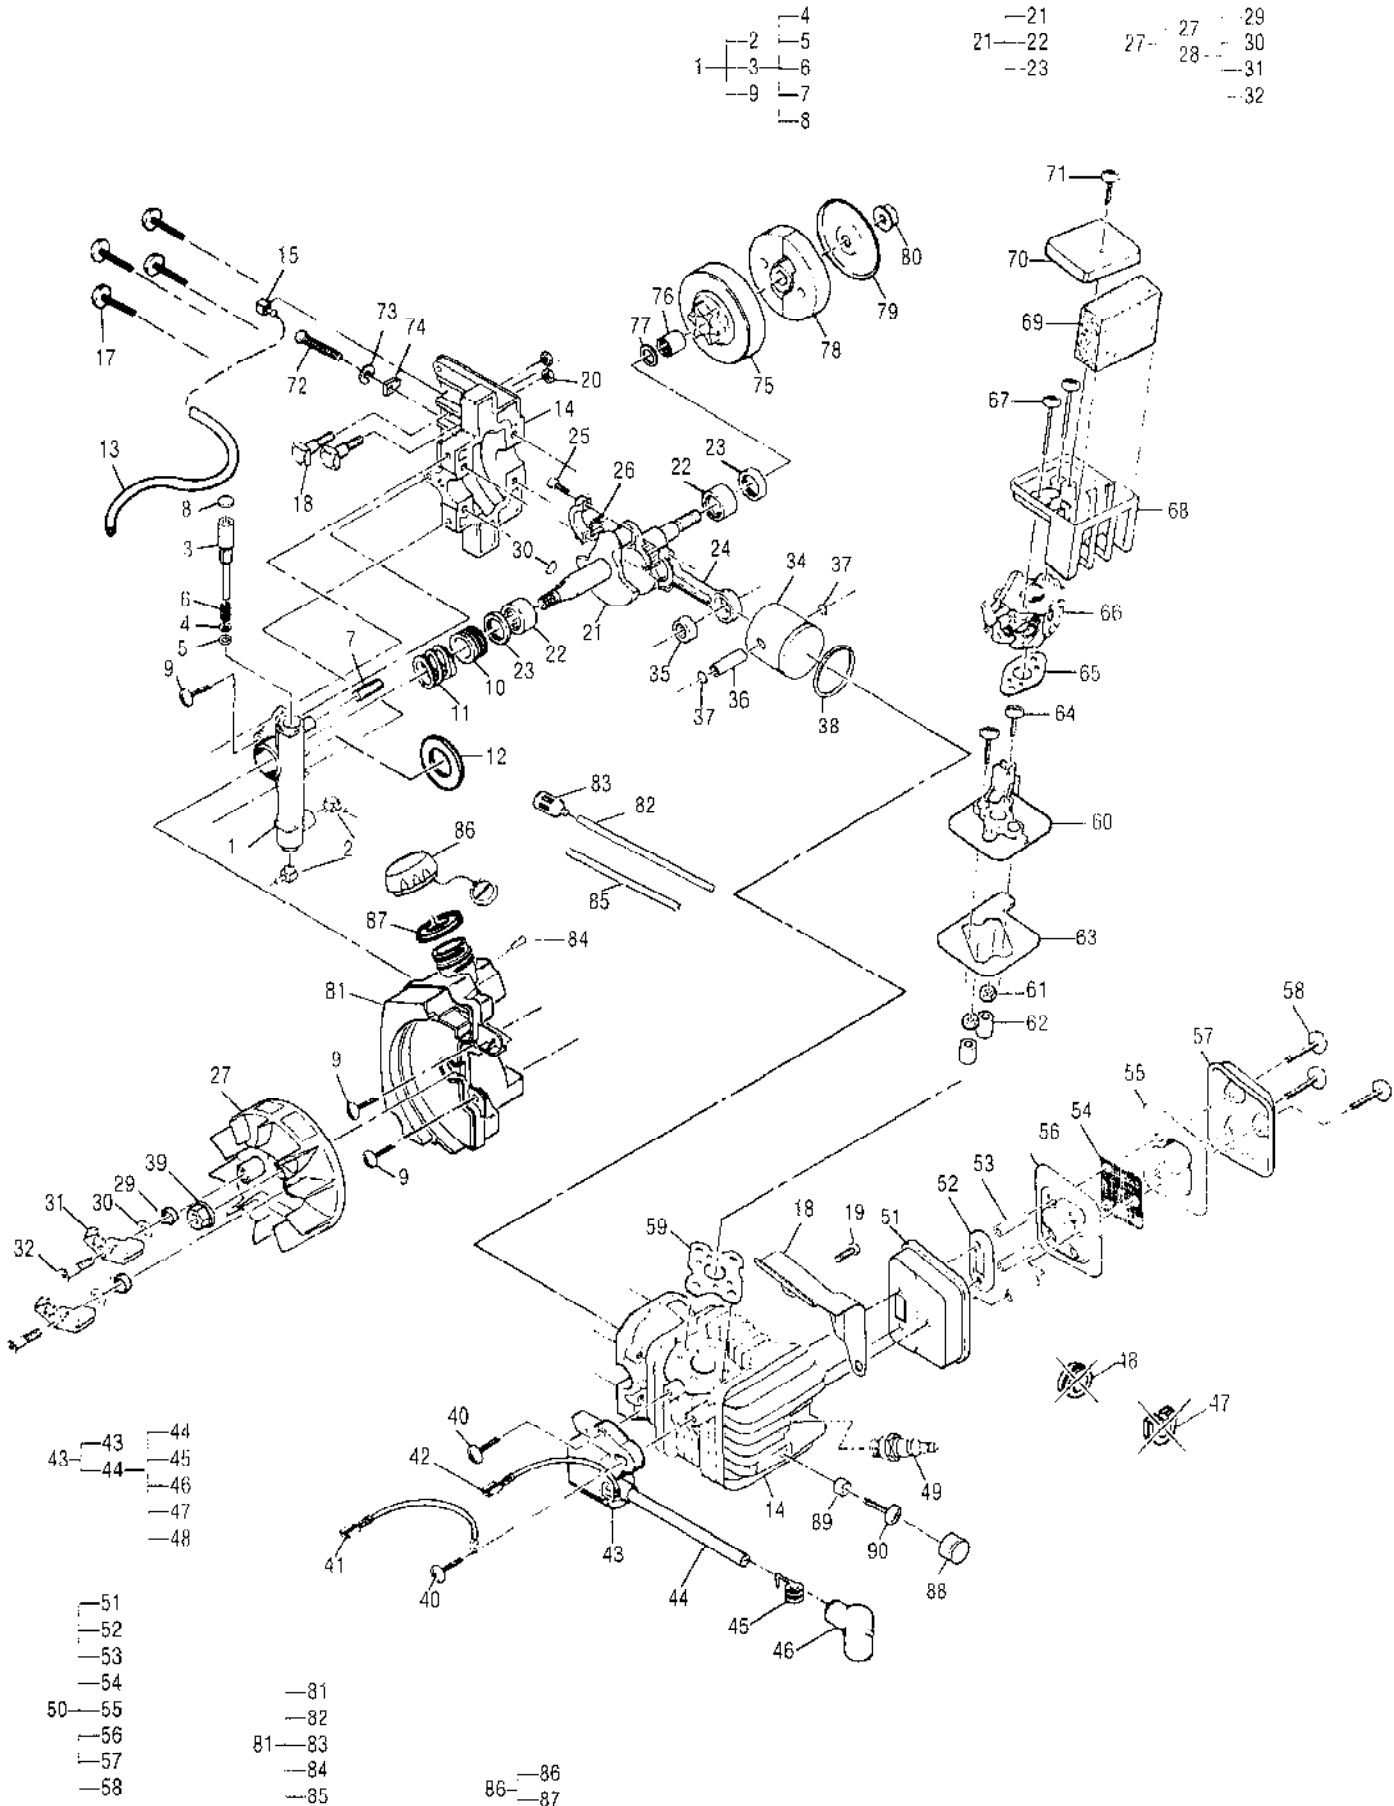

Ref #	Part Number	Qty	Description
1	301304	1	Oil Pump Asy
2	322182	2	Fitting
3	301084	1	Kit, Gear/Plunger Asy
4	110582	1	Washer
5		1	O-Ring (Not Available Individually)
6		1	Spring (Not Available Individually)
7		1	Pin, Dowel (Not Available Individually)
8	322187	1	Plug, Oil Pump Distributer Stocked. Medium to slow moving part.
9	111226	2	Screw, 10-24 x .62 Tr Hd Torx Torque to 30-40 IN/LBS Loctite 262 required.
10	224814	1	Worm Gear
11	224840	1	Spring, Compression
12	300295	1	Seal, Foam, Oil Pump
13	300288	1	Connecting Hose
14		1	Cyl/C'case/Bar Bolt Asy, 38cc (Not Available Individually)
15	83856-01	2	Bolt, Bar
16	300257	1	Fitting
17	111083	4	Screw, 12-24 x 1.0 Hx Wshr Hd
18	323923	1	Baffle, Air
19	111054	1	Screw, 10-24 x .625
20	110676	2	Nut, Hx 1/4-28 Flange
21	302140	1	Crankshaft/Bearing Asy
22	213282	2	Bearing, C'shaft
23	83859	2	Seal, C'shaft Oil
24		1	Connecting Rod/Bearing (Not Available Individually)
25	94654	2	Screw, Conn Rod
26	68095	1	Set, Roller Pins
27	302220	1	Flywheel/Pawl Asy
28	300763-01	2	Kit, Flywheel Pawls
29	216982	2	Spring, Starter Pawl
30	111131	2	Washer, Sp .469 OD x .222 ID
31		2	Pawls (Not Available Individually)
32	322721	2	Pin, Starter Pawl
33	102164	1	Key, Flywheel (Dealer stocked. Fast to medium moving part.)
34		1	Piston (Not Available Individually)
35		1	Bearing, Needle-Drawn Cup (Not Available Individually)
36	323943	1	Pin, Piston
37	111026	2	Ring, Snap
38		1	Piston, Ring (Not Available Individually)
39	110961	1	Nut, Hx 5/16-24 Torque to 180 IN/LBS
40	217936	2	Screw, Tr 10-24 x .75 Torx
41	300555	1	Wire Asy, Ground
42	300556	1	Wire Asy, Stop Switch
43	302138	1	Ignition Asy
44	223884	1	Kit, Plug Wire
45	102556	1	Connector
46	95266	1	Boot
47	110995	1	Grommet
48	215533-01	1	Grommet