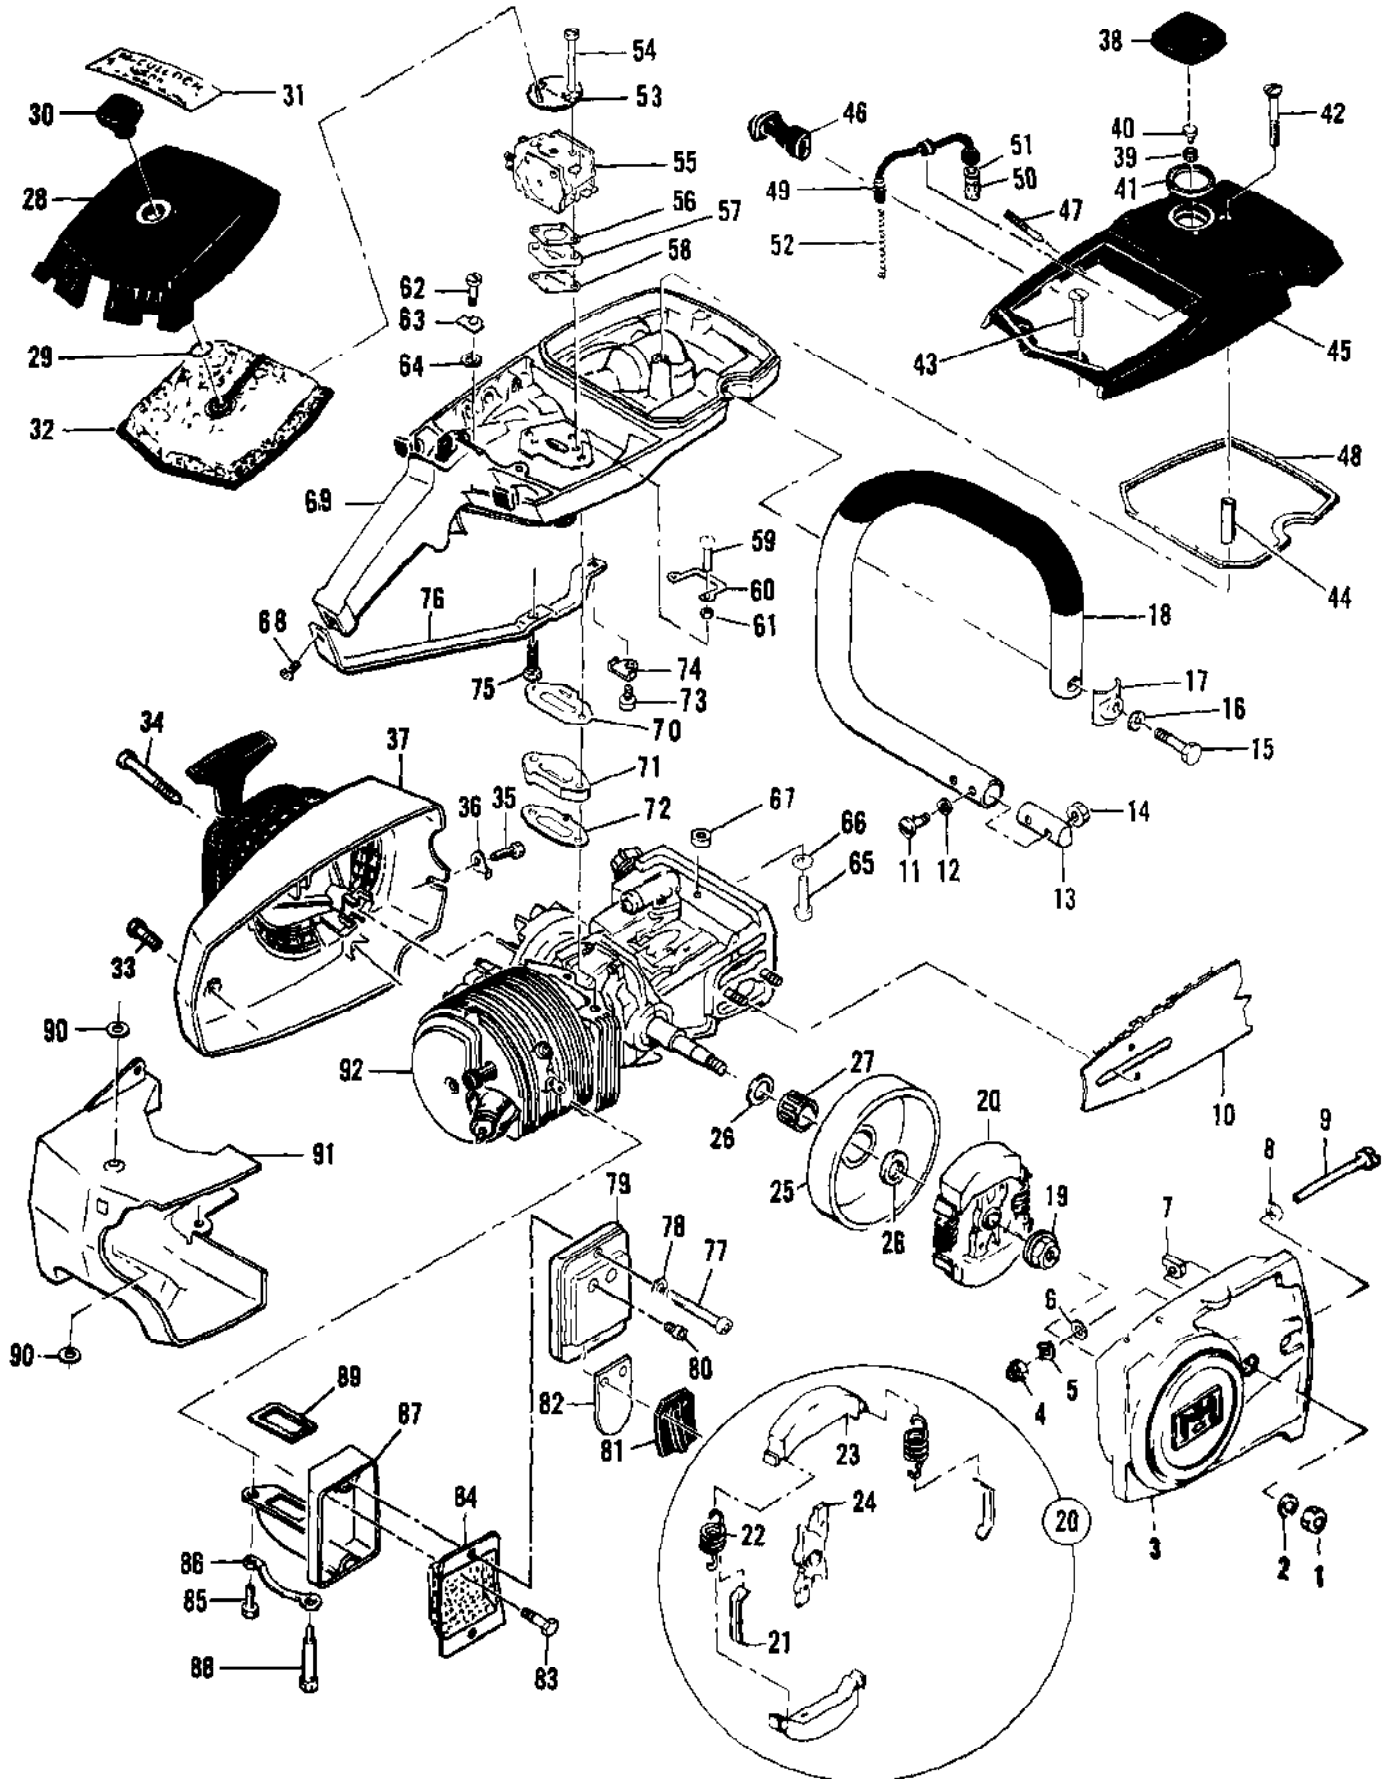

Ref #	Part Number	Qty	Description
1	110454	2	Nut - Hex 5/16-24
2	100440	2	Washer - 5/16
3	88581	1	Clutch Guard Assy
4	102067	1	Nut - Hex 10-24
5	110387	1	Washer - Wavey
6	100002	1	Washer - #10
7	61705	1	Nut - Bar adjustment
8	110264	1	Washer - #10
9	102144	1	Screw - Bar adjustment
10			Bar & Chain Assy See "Bar & Chain Assemblies" illustration and parts list.
11	102761	2	Screw - Hex hd 10-24 x 7/8
12	100352	2	Washer - #10
13	61678	1	Plug - Nut retainer
14	101326	2	Nut - Hex 10-24
15	102130	1	Screw - Hex hd 1/4-20 x 1-1/2
16	100153	1	Lockwasher - 1/4
17	63484	1	Clamp - Frame
18	87686	1	Frame & Grip Assy
19	86113	1	Nut - Hex 3/8-24 (L. H.)
20	87675	1	Clutch Assy
21	64583	2	Retainer - Spring
22	83223	2	Spring - Clutch
23	67233	2	Shoe - Clutch
24	87676	1	Rotor Assy
25	65370	1	Kit - Sprocket & Drum
26	61692	2	Shim
27	110330	1	Bearing
28	68530	1	Cover Assy - Air cleaner
29	110565	1	Ring - Retaining
30	68529	1	Knob - Cover
31	85823	1	Nameplate
32	69922	1	Filter Assy - Air
33	110741	1	Screw - Pan hd 10-24 x 1/2
34	62978	3	Screw - Special
35	102762	1	Screw - Hex hd 10-24 x 1/2
36	69890	1	Lockplate
37			Fan Housing & Starter Assy See "Fan Housing & Starter Assemblies" illustration and parts list.
38	86451	1	Cap Assy - Fuel
39	86453	1	Plug - Cap
40	53766A	1	Valve
41	69767	1	Gasket
42	110402	1	Screw - Oval hd 12-24 x 2 - 3/8
43	103579	2	Screw - Fl hd 10-24 x 1
44	87840	1	Spacer
45	88650	1	Cover - Fuel tank
46	87665	1	Boot - Carburetor
47	87932	1	Screw - Idle adjustment
48	69345	1	Gasket - Cover
49	64848		Hose Assy - Fuel
50	63932	1	Filter - Fuel
51	100440	1	Washer
52	67944	1	Spring - Hose