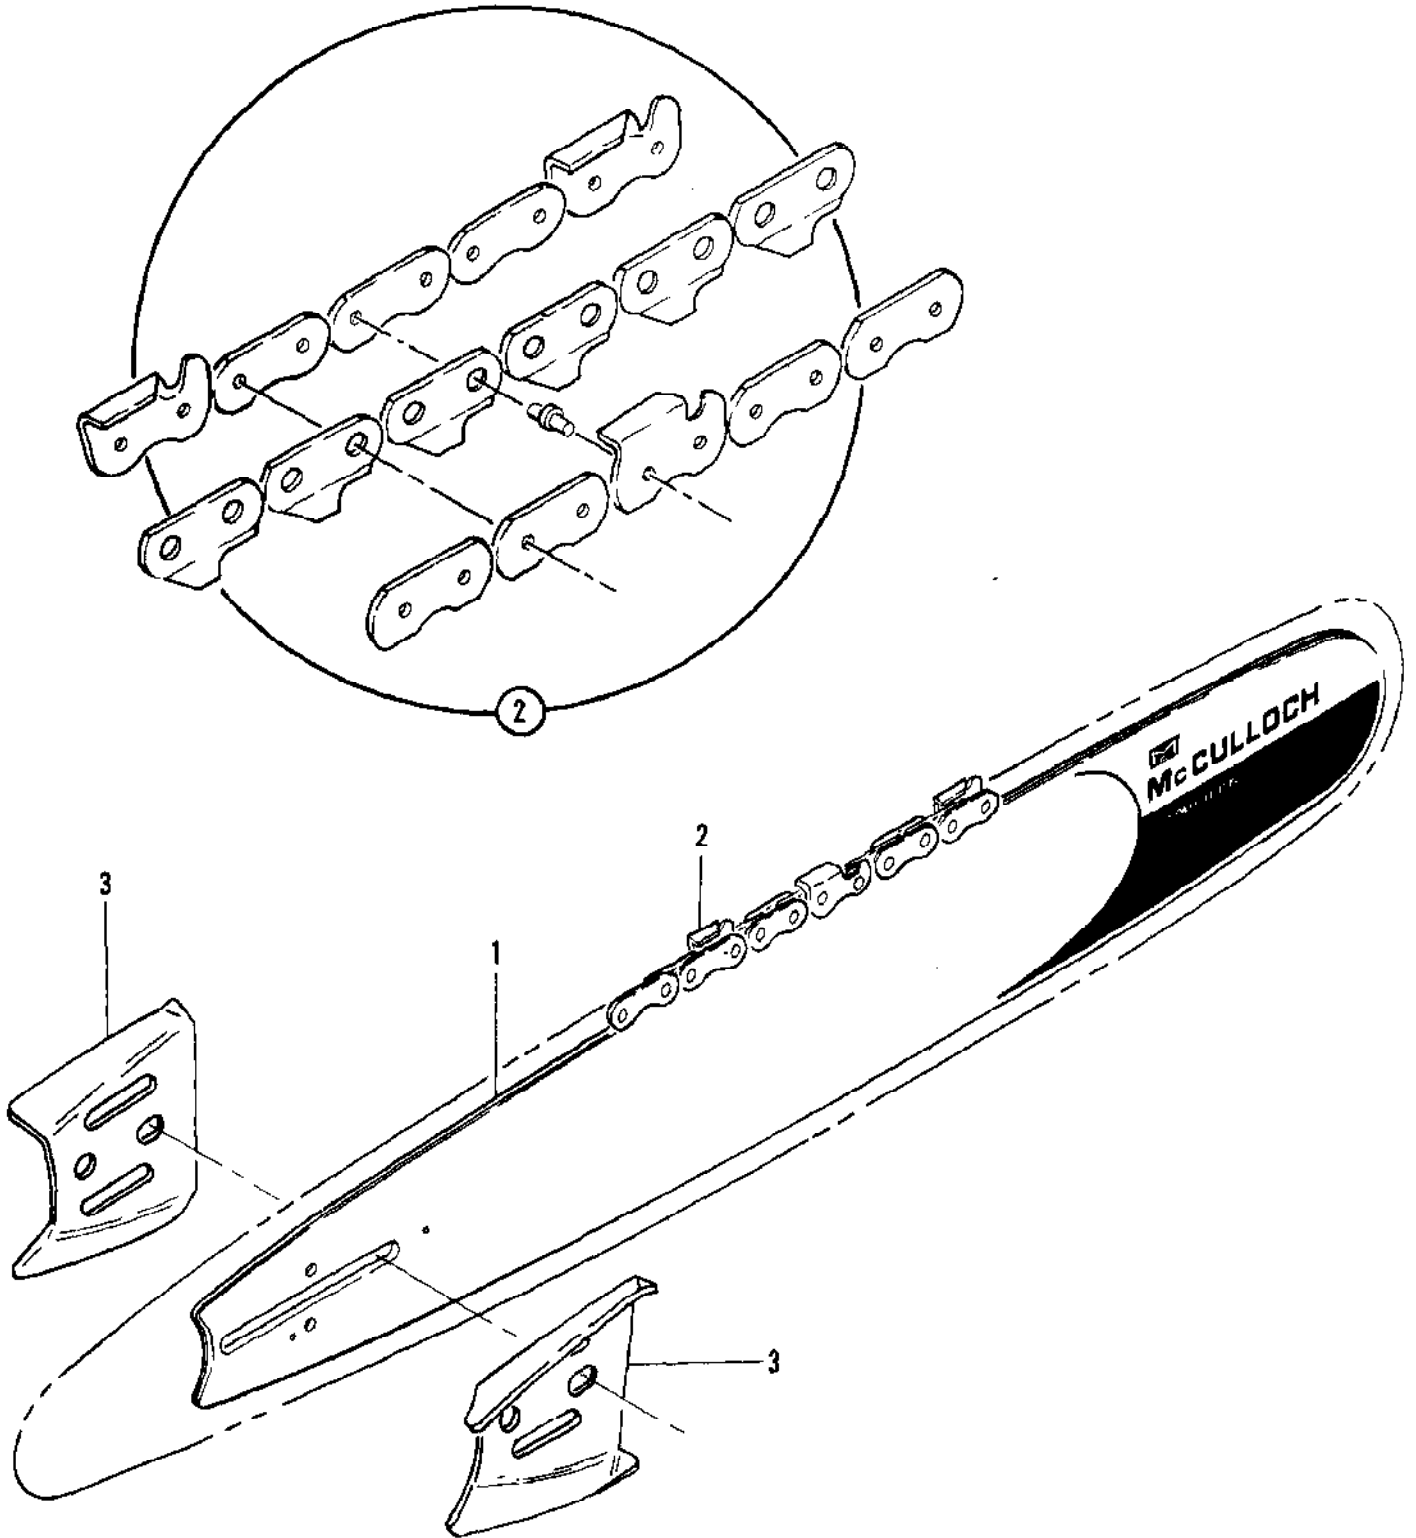

No  
Diagram  
Available  
  
Parts List  
Only

Ref #	Part Number	Qty	Description
	69210		Piston Assy - 0.020 in. oversize
	62813		Ring Set - Piston 0.020 in. oversize
	69211		Piston Assy - 0.030 in. oversize
	62812		Ring Set - Piston 0.030 in. oversize
	63341A		Kit - Spike
	69191		Kit - Pressure test adaptor
	84453		Kit - Piston tool
	84972		Kit - Coil
	65408		Spark Plug - Ch. CJ8
	65409		Spark Plug - Ch. CJ6
	65551		Spark Plug - Ch. CJ4
	84922		Baffle - Spark arrestor
	86419		Guide - Timing
	62827		Wrench - Screwdriver

Ref #	Part Number	Qty	Description
1			Bar
2			Chain Assy
	64330	1	Set - Bar Plate
3	64325	2	Plate - Bar

Ref #	Part Number	Qty	Description
	87666	1	Carburetor Assy
1	67501	4	Screw - Pump cover
2	83760	1	Cover - Pump
3	67495	1	Gasket - Cover
4	67498	1	Diaphragm - Check valve
5	83114	1	Diaphragm - Fuel pump
6	47690	3	Screw - Plate
7	83762	1	Plate - Throttle
8	67489	1	Clip - Shaft
9	67486	1	Shaft Assy - Throttle
10	67490	1	Plate - Choke
11	67488	1	Shaft Assy - Choke
12	100302	1	Ball - Choke friction
13	67504	1	Spring - Choke
14	87915	1	Needle - High speed
15	87916	1	Needle - Idle
16	67502	2	Spring - Needle
17	70798	4	Screw - Diaphragm cover
18	83761	1	Cover - Diaphragm
19	67499	1	Diaphragm - Metering
20	67496	1	Gasket - Diaphragm
21	67500	1	Screw - Lever pin
22	67508	1	Pin - Lever
23	67509	1	Lever - Metering
24	67503	1	Spring - Lever
25	67491	1	Valve - Needle
26	71690	1	Plug - 3/8
27	69506	1	Plug - 5/16
28	83758	1	Kit - Valve & Seat Assy
29	67507	1	Screen - Fuel

Ref #	Part Number	Qty	Description
1	62191A	1	Insert - Starter handle
2	62190A	1	Handle - Starter
3	110646	3	Screw - Oval hd 8-32 x 1-1/2
4	87672	1	Cover - Starter
5	110341	1	Screw - Hex hd 10-24 x 1/2
6	69964	1	Rope - Starter
7	110470	1	Rivet - Rope
8	83597	1	Drum - Starter
9	87668	1	Spring - Rewind
10	86053	1	Shield - Spring
11	83748	1	Shaft - Starter
12	87693	1	Kit - Fan housing
13	87694	1	Guard - Sawdust