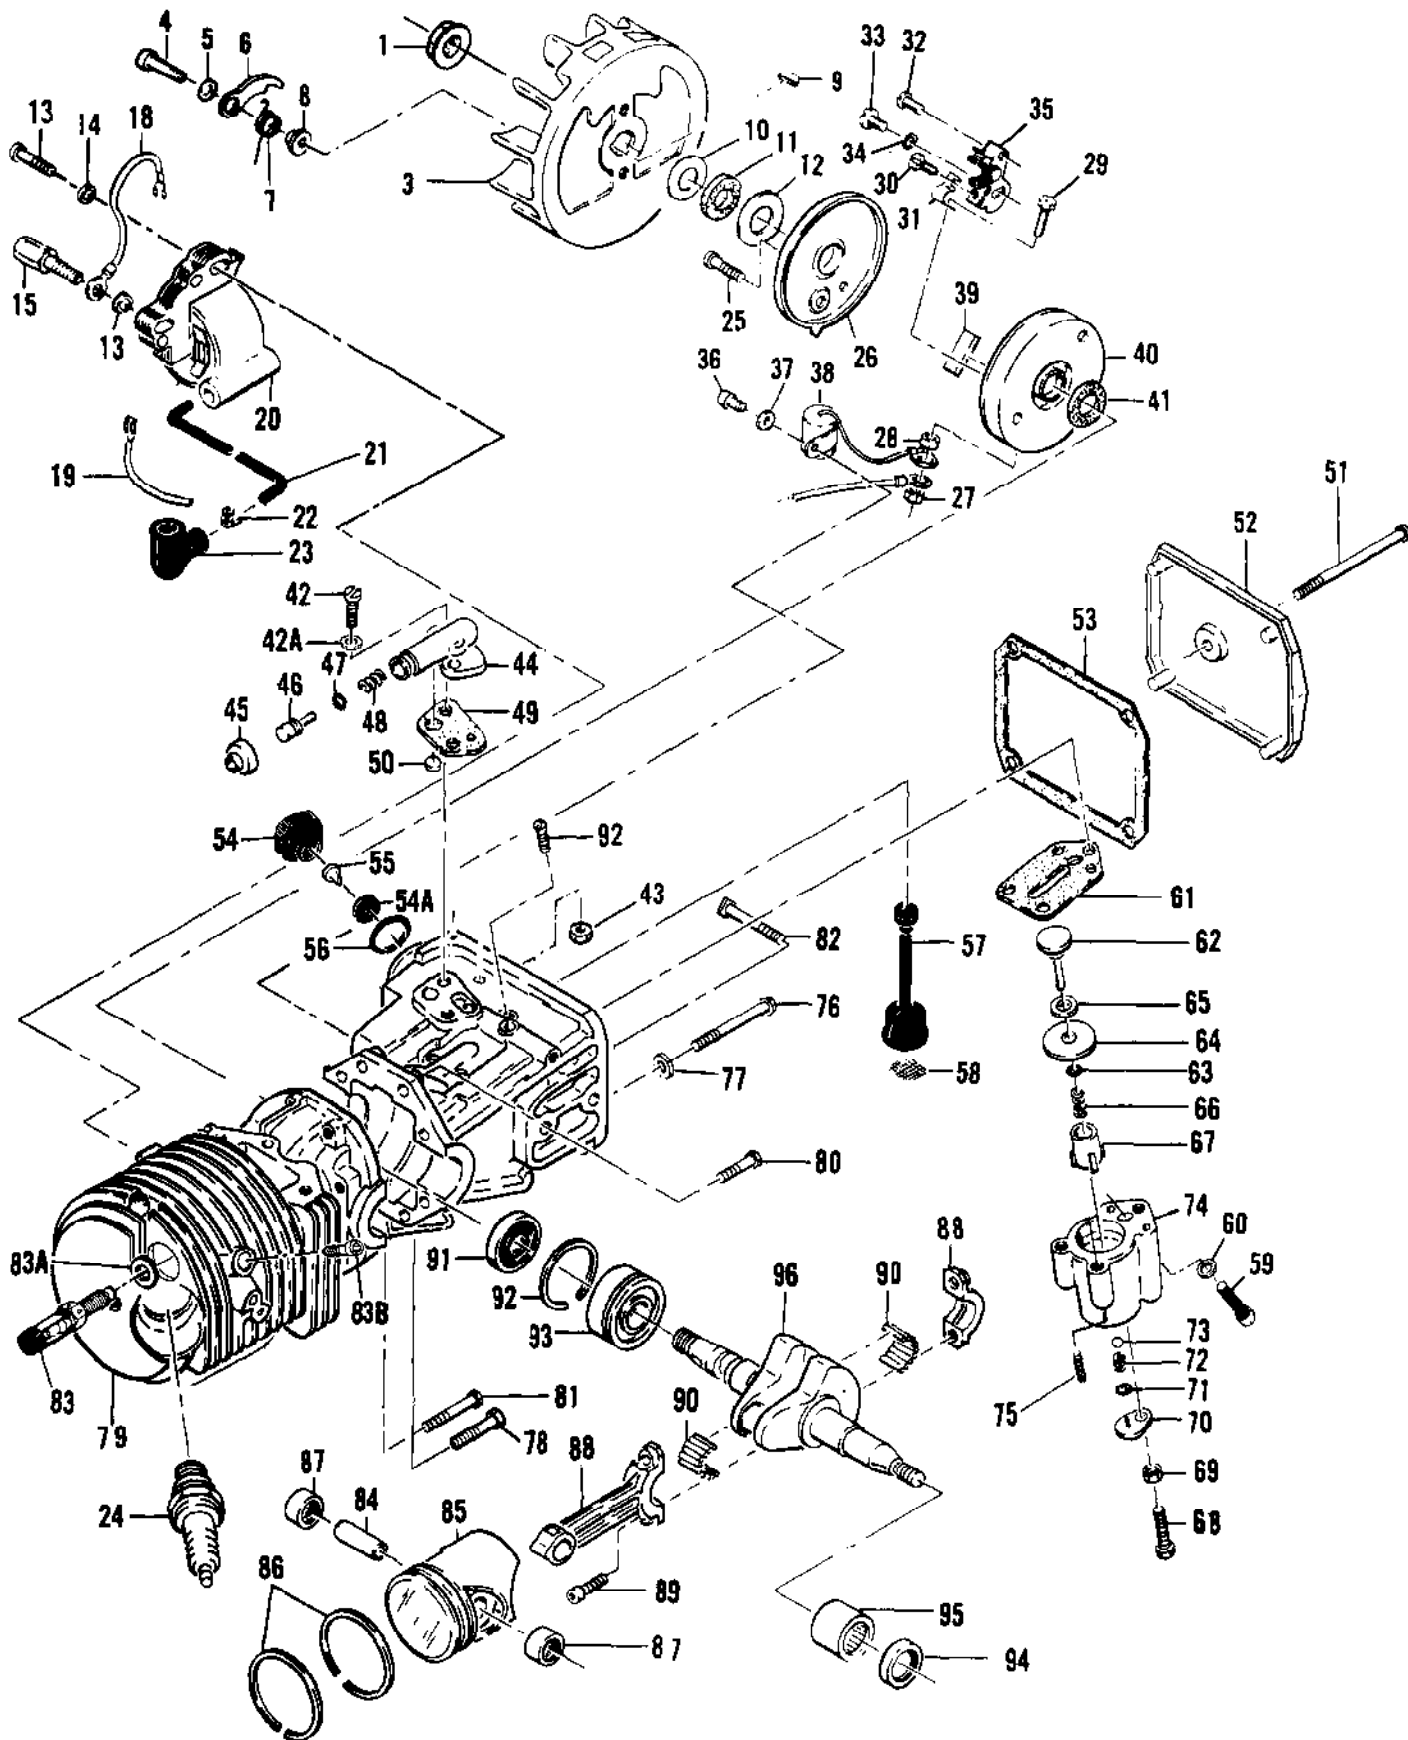

Ref #	Part Number	Qty	Description
1	110703	1	Nut - Hex 3/8-24 flange
3	86068	1	Flywheel
4	110713	2	Screw - Skt hd 10-24 x 7/8
5	83241	2	Washer - Special
6	67546	2	Pawl - Starter
7	67545	2	Spring - Pawl
8	67547	2	Pivot - Pawl
9	103879	1	Key - Woodruff
10	67057	1	Washer - Thrust
11	67056	1	Seal - Breaker box cover
12	67054	1	Washer - Thrust
13	110127	1	Screw - Hex hd 10-24 x 7/8 (SEMS)
14	100002	2	Washer - #10
15	83512	1	Stud - Special
18	84686	1	Wire Assy - Ground
19	69344	1	Wire Assy - Primary
20	87246	1	Coil & Lamination Assy
21	50120	1	Wire Assy - Spark plug
22	55061	1	Connector
23	85758	1	Boot
24	63432	1	Spark Plug - AC CS 42T
25	110584	1	Screw - Rd hd 8/32 x 3/4
26	62362	1	Cover - Breaker box
27	100298	1	Nut - Hex 6-32
28	62365	1	Spacer - Breaker
29	110346	1	Screw - Hex hd 6-32 x 3/4
30	110706	1	Screw - Pan hd 8-18 x 1/2 s/t
31	83126	1	Strap - Conduction
32	110811	1	Screw -Pan hd 8-32 x 3/8
33	110445	1	Screw - Truss hd 8-32 x 3/8
34	105976	1	Washer - 48
35	66231	1	Breaker Assy
36	103672	1	Screw - Fil hd 8-32 x 1/2 (SEMS)
37	100080	1	Washer - 48
38	85358	1	Condenser
39	54184	1	Wiper - Cam
40	84329	1	Box - Breaker
41	67051	1	Seal - Breaker box
42	110623	2	Screw - Fil hd 8-32 x 1/2
42A	105976	2	Washer - #8
43	100955	1	Nut - Hex 8-32
44	84156	1	Housing - Pump
45	62262	1	Cap - Housing
46	62266	1	Plunger - Pump
47	101056	1	"O" Ring
48	66687	1	Spring - Pump
49	62230	1	Gasket - Pump
50	62909	1	Valve - Pump
51	110291	1	Screw - Pan hd 10-24 x 2-5/8
52	86304	1	Cover - Oil tank
53	86306	1	Gasket - Cover
54	87270	1	Cap - Oil tank
54A	87269	1	Retainer
55	86402	1	Valve
56	101148	1	"O" Ring