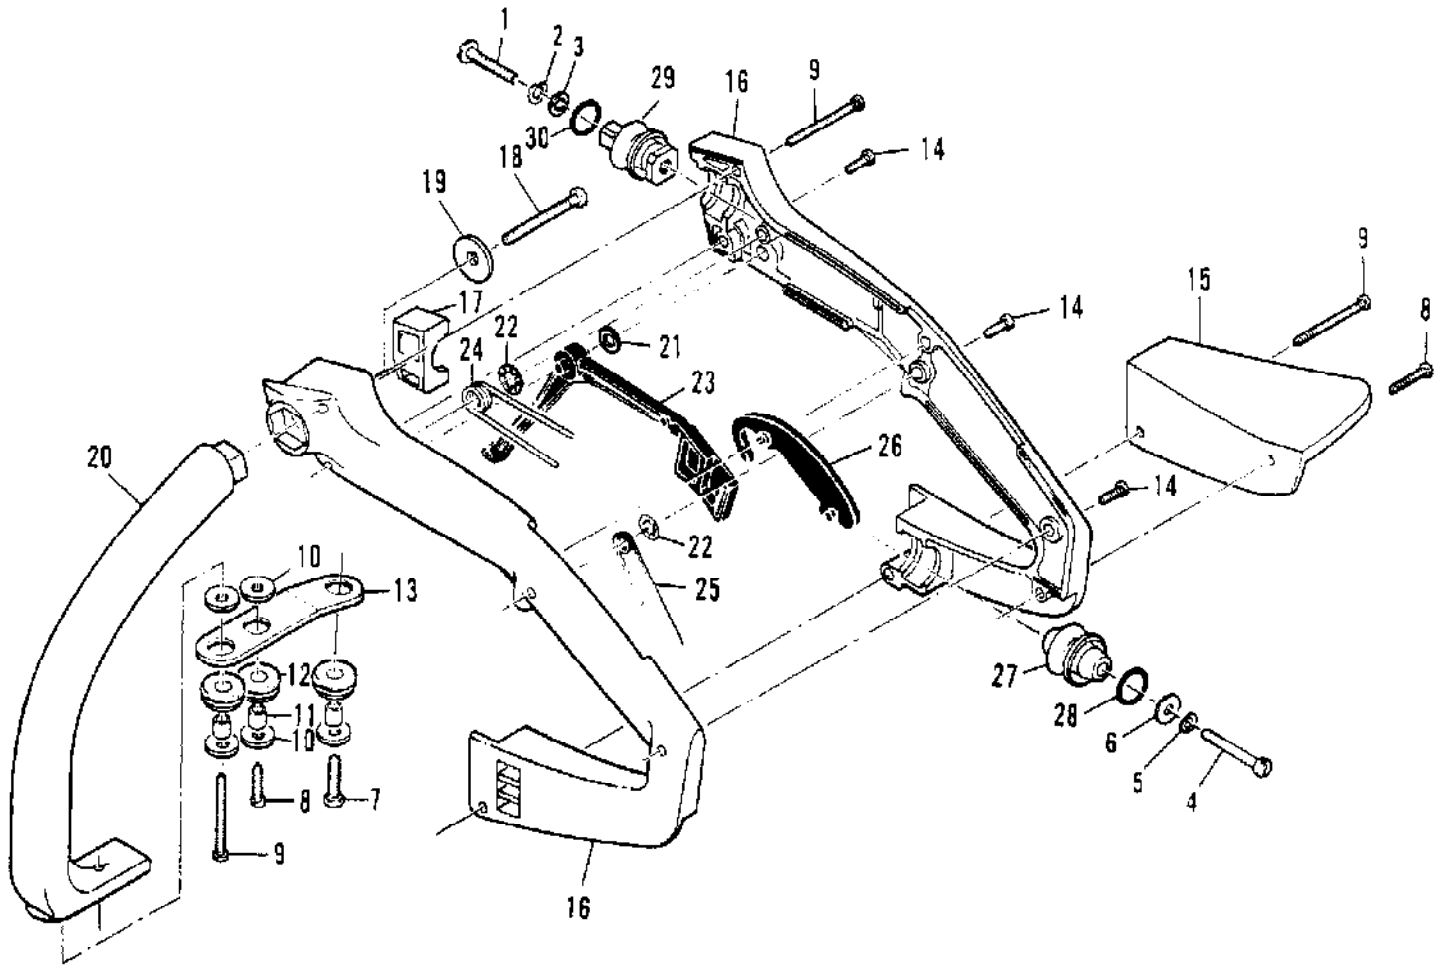

No
Diagram
Available

Parts List
Only

Ref #	Part Number	Qty	Description
	91663		Bar - 14" Mini Pro
	92625N		Chain - SM250GL
	214345		Bar - 16" Mini Pro
	214239N		Chain - SM250GL
	214236		Bar - 16" Mini Pro
	214241		Chain - MP370G

Ref #	Part Number	Qty	Description
	91571A	1	Carburetor Asy (Zama)
	91571B	1	Carburetor Asy (Zama)
1	91801	1	Shaft Asy - Throttle
2	91802	1	Spring - Throttle return
3	91803	1	Plate - Throttle
4	91804	1	Screw - Plate (m3)
5	91805	1	"E" Ring
6	91824	1	Kit - Diaphragm & Gaskets
7	92093	1	Diaphragm - Fuel pump
8	91806	1	Cover - Fuel pump
9	91807	1	Screw - Idle speed
10	91808	1	Insert - Friction
11	91809	4	Screw - Pump cover (m4)
12	91810	1	Needle - Inlet
13	91817	1	Spring - Lever
14	91812	1	Lever - Inlet needle
15	91813	1	Pin - Lever
16	91814	1	Screw - Lever pin (M3)
17	91815	1	Diaphragm Asy - Metering
18	91816	1	Cover - Diaphragm
19	91817	4	Screw - Diaphragm cover (m3)
20	91818	1	Needle - Idle mixture
21	91819	1	Spring - Needle
22	91820	1	Screen - Filter
23	91821	1	Gasket - Metering diaphragm
24	92097	1	Welch Plug
25	91822	1	Orifice - Main fuel (press - in)
25	93627	1	Orifice - Main fuel (screw - in)
25	92751	1	Orifice - Main fuel (press - in)
25	93628	1	Orifice - Main fuel (screw - in)
	91823		Repair Kit

Ref #	Part Number	Qty	Description
	214377	1	CHAIN BRAKE Asy
1	111047	1	Screw - Fil 18-32 x 5/8
2	94709	1	Band - Brake
2	92487	1	Band - Brake
3	94006	1	Latch
3	93092	1	Latch
4	93602	1	Pivot - Latch
5	94007	1	Spring - Compression
5	93140	1	Spring - Compression
6	92482	1	Pivot - Lever
7	214375	1	Lever Asy - Actuating
8	92867	1	Lever
9	213907	1	Pin - Roller
10	214368	1	Bearing - Roller
11	90658	1	Screw - Adjusting
12	110907	1	Ring - Retaining
13	84929	1	Nut - Bar adj.
14	94174	1	Housing - Brake
14	92862	1	Housing - Brake