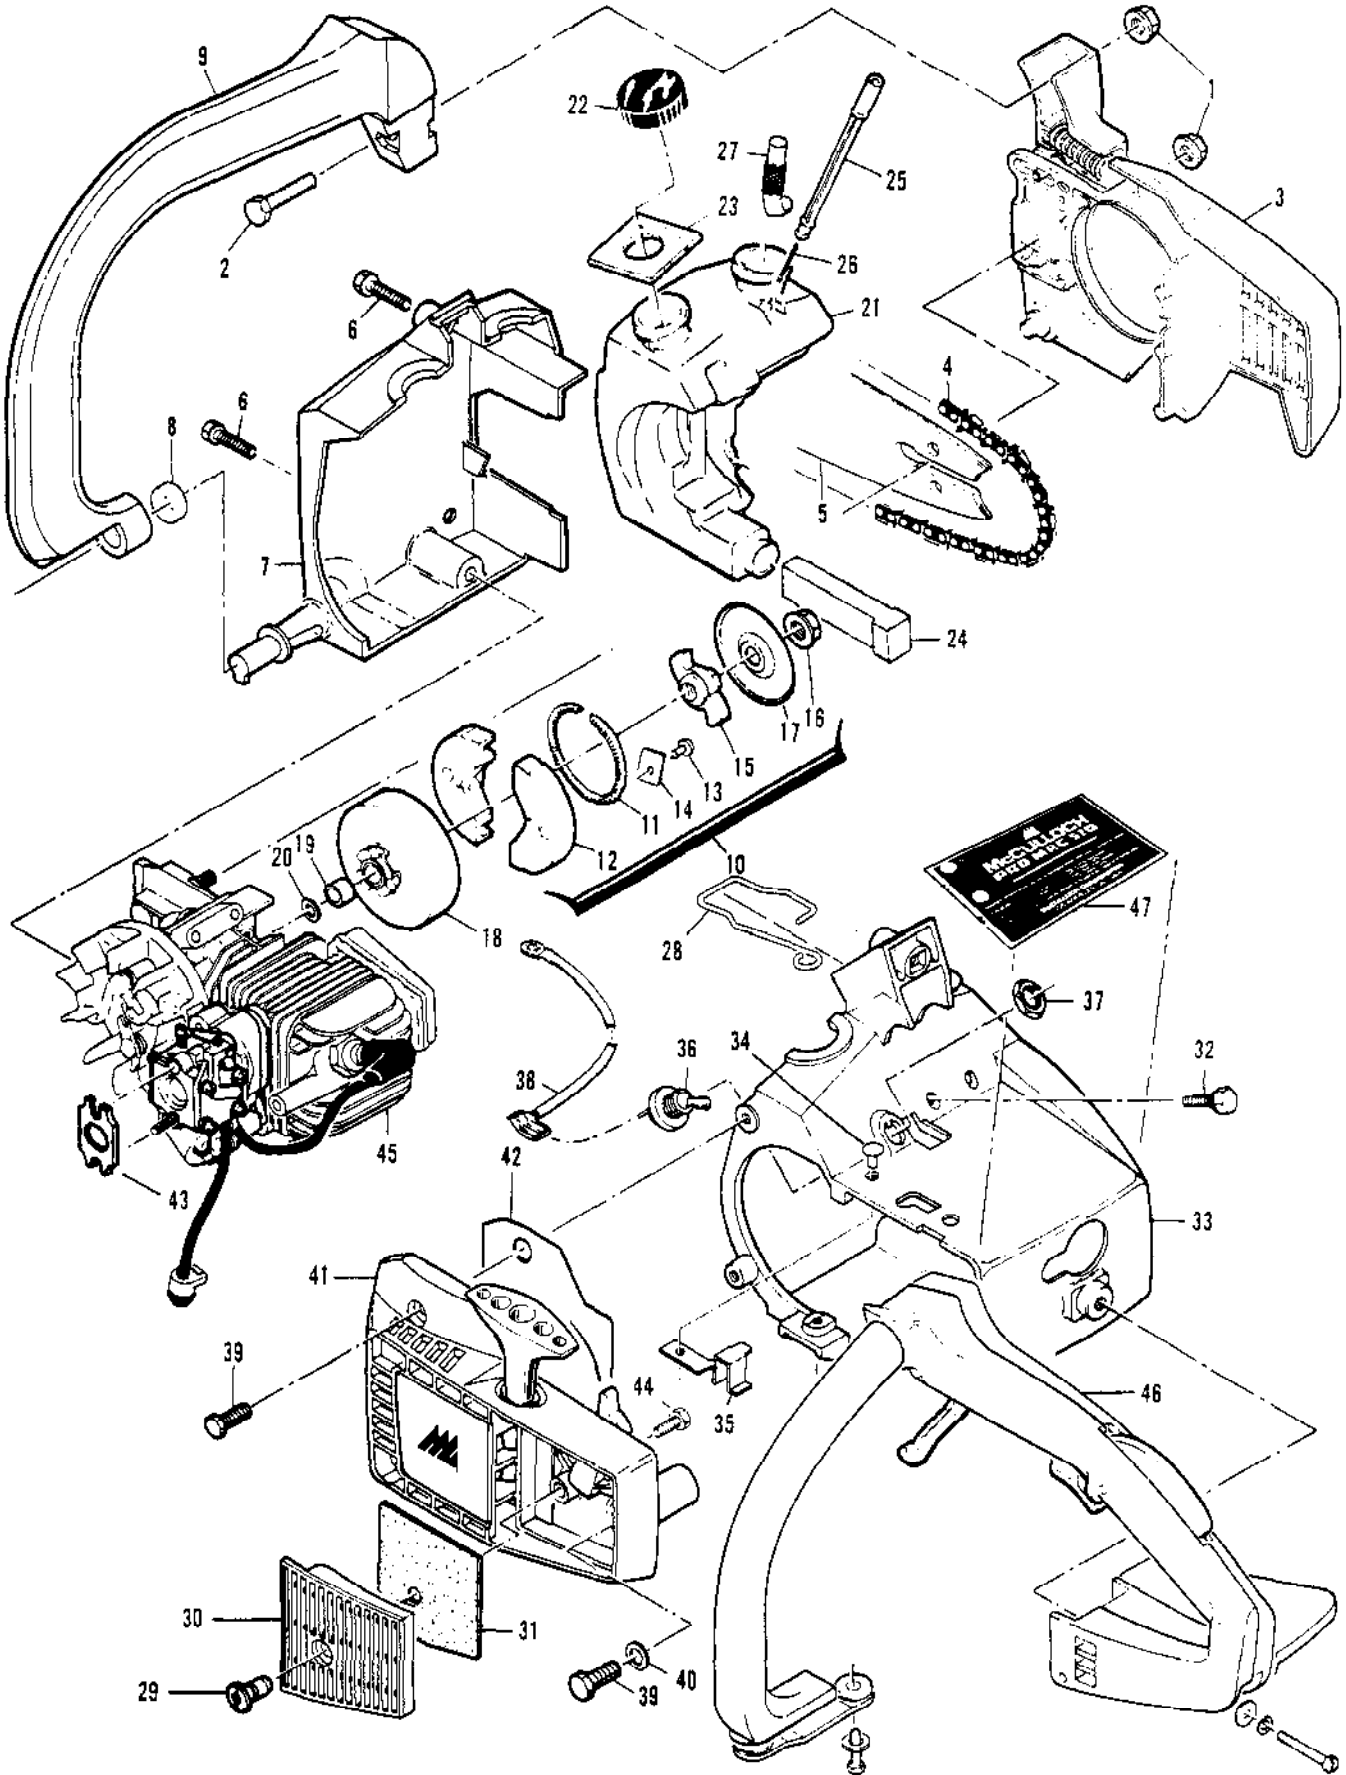

Ref #	Part Number	Qty	Description
1	110676	2	Nut-Hx 1/4-28
2	110972	1	Screw-Hx 1/4-28 x 3/4
3			CHAIN BRAKE ASY See "Chain Brake Assembly" illustration and parts list.
4		1	Chain Asy See Bar & Chain Combinations parts list.
5		1	Bar See Bar & Chain Combinations parts list.
6	110639	2	Screw-Hx hd 12-24 x 1
7	92863		Cover-Fuel & Oil tank
8	93194A	1	Washer-Rubber
9	92480	1	Lever-Handguard
10	213278	1	Clutch Kit
10	213277	1	Clutch Asy
11	93608	1	Spring Asy
12		2	Shoe-Clutch
13	110957	2	Rivet
14	85064	2	Plate
15	94247	1	Rotor
15	94247	1	Rotor Kit
16	94244	1	Nut-Clutch
17	94243	1	Plate-Dust
18	85504	1	Drum & Spkt Asy - .250P
19	67650	1	Bearing-Spkt
18	95197	1	Drum/Spkt/Brng Asy - .375P
19	91222	1	Kit-Needle brng
20	67303	1	Washer-Sprocket
21	91454A	1	Tank Kit-Fuel & Oil
22	91283	2	Cap-Fuel & Oil (unvented)
23	91148	1	Seal-Fuel vent
24	84956	1	Pickup-Fuel
25	83900A	1	Piston-Pulse Oiler
26	83946	1	Spring-Piston
27	85557	1	Body-Oiler
28	93295	1	Rod-Oiler
29	89070	1	Nut-Air cleaner cover
30	89069	1	Cover-Air cleaner
31	92410	1	Filter-Air
32	110953	3	Screw-Hx hd 12-24 x 5/8
33	89051B	1	Shroud
33	213822	1	Shroud/Latch Asy
34	111007	1	Rivet
35	93912	1	Spring-Throttle latch
36	92649	1	Kit-Ignition switch
37	104810	1	Nut-Hx 15/32-32
38	69344	1	Wire Asy-Ignition
39	110953	3	Screw-Hx hd 12-24 x 5/8
40	110882	1	Washer
41			Starter Asy See "Starter Assembly" illustration and parts list.
42	93236	1	Deflector-Air
43	94142	1	Gasket-Starter housing
44	102762	1	Screw-Hx hd 10-24 x 1/2
45			Powerhead Asy See "Powerhead Assembly" illustration and parts list.