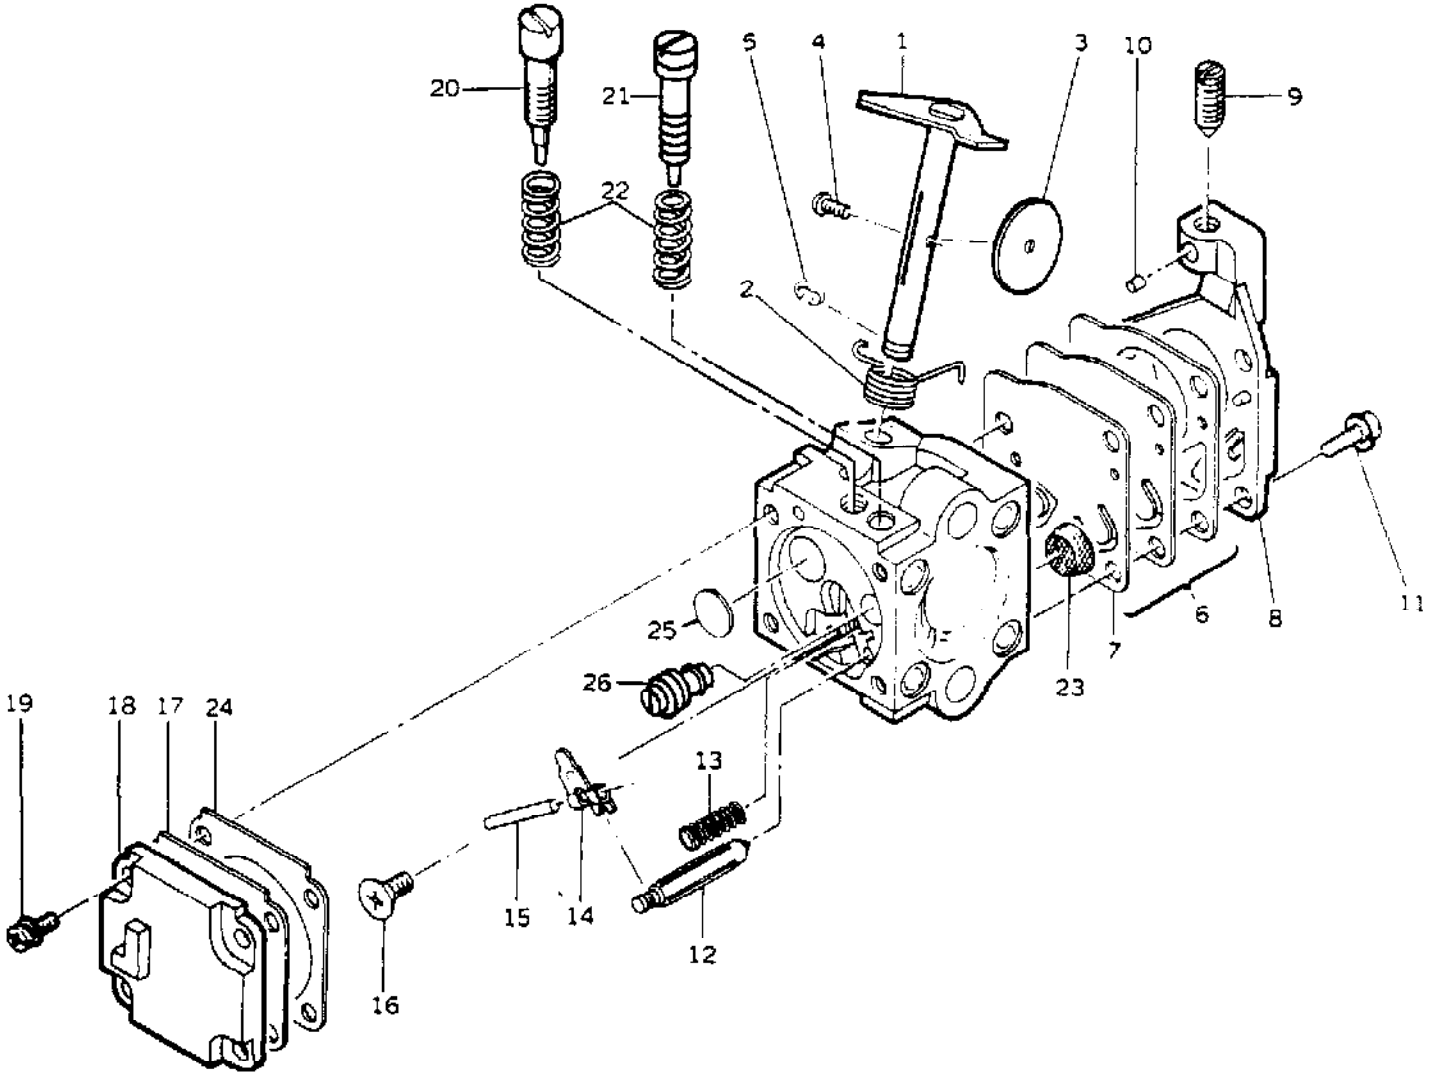

Ref #	Part Number	Qty	Description
	93766	1	Carburetor Asy (Zama)
1	91801	1	Shaft Asy - Throttle
2	91802	1	Spring - Throttle return
3	91803	1	Plate - Throttle
4	91804	1	Screw - Plate (m3)
5	91805	1	"E" Ring
6	91824	1	Kit - Diaphragm & Gaskets
7	92093	1	Diaphragm - Fuel pump
8	91806	1	Cover - Fuel pump
9	91807	1	Screw - Idle speed
10	91808	1	Insert - Friction
11	91809	4	Screw - Pump cover (m4)
12	91810	1	Needle - Inlet
13	91811	1	Spring - Lever
14	91812	1	Lever - Inlet needle
15	91813	1	Pin - Lever
16	91814	1	Screw - Lever pin (m3)
17	91815	1	Diaphragm Asy - Metering
18	91816	1	Cover - Diaphragm
19	91817	4	Screw - Diaphragm cover (m3)
20	91818	1	Needle -Idle mixture
21	94033	1	Needle - High speed
22	91819	2	Spring - Needle
23	91820	1	Screen - Filter
24	91821	1	Gasket - Metering diaphragm
25	92097	1	Welch Plug
26	93950	1	Orifice - Main fuel
	94141		Repair Kit