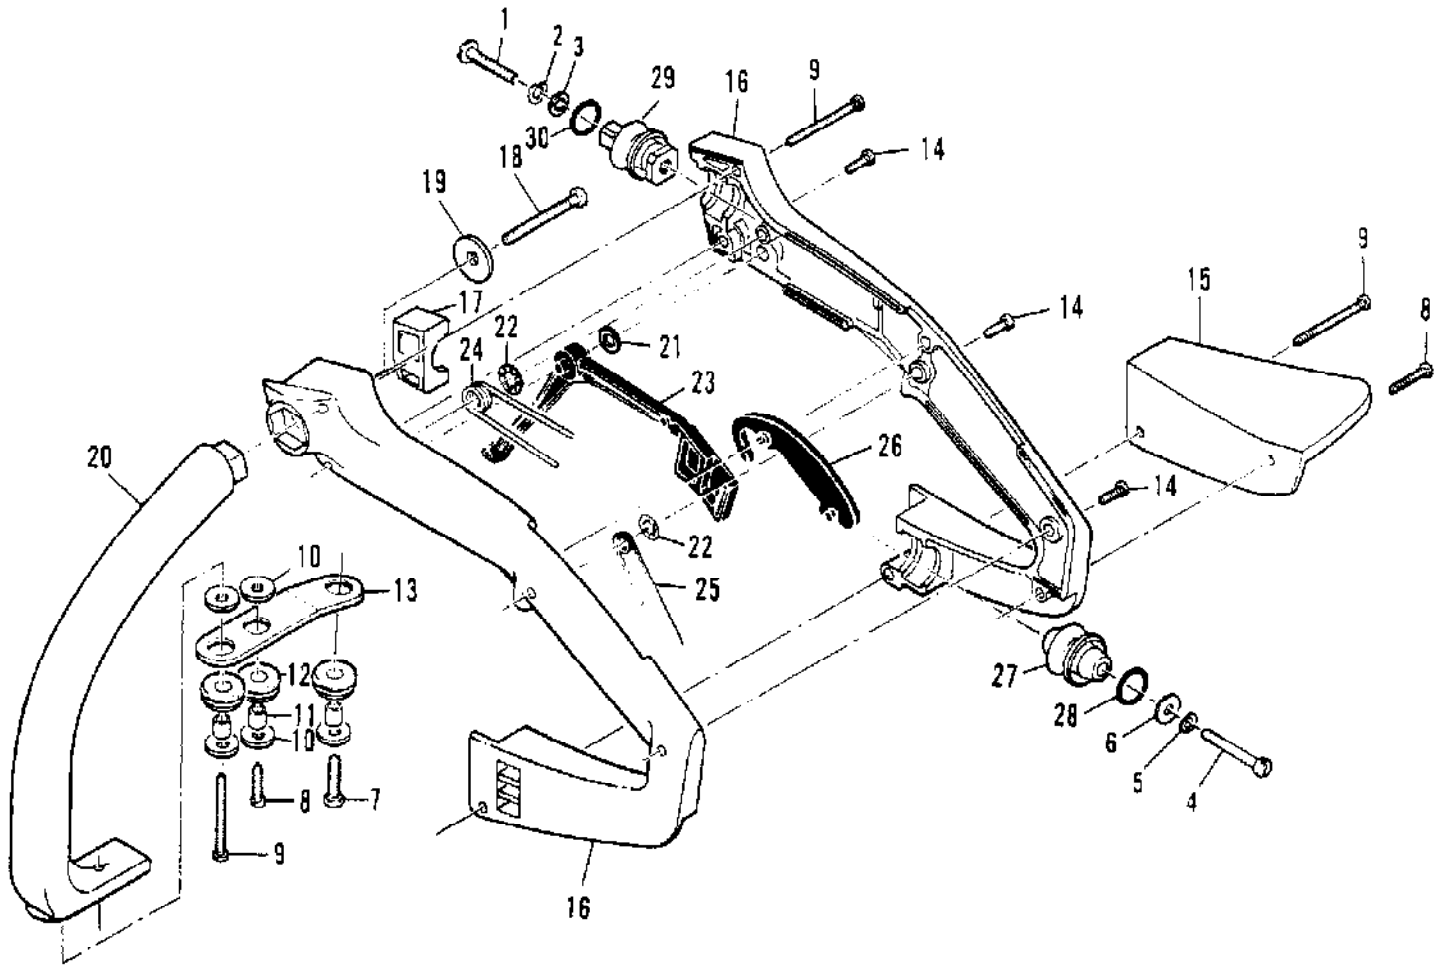

No
Diagram
Available

Parts List
Only

Ref #	Part Number	Qty	Description
	91663		Bar - 14" Mini Pro
	92625N		Chain - SM250GL
	214345		Bar - 16" Mini Pro
	214239N		Chain - SM250GL
	214236		Bar - 16" Mini Pro
	214241		Chain - MP370G

Ref #	Part Number	Qty	Description
	91571A	1	Carburetor Asy (Zama)
	91571B	1	Carburetor Asy (Zama)
1	91801	1	Shaft Asy - Throttle
2	91802	1	Spring - Throttle return
3	91803	1	Plate - Throttle
4	91804	1	Screw - Plate (m3)
5	91805	1	"E" Ring
6	91824	1	Kit - Diaphragm & Gaskets
7	92093	1	Diaphragm - Fuel pump
8	91806	1	Cover - Fuel pump
9	91807	1	Screw - Idle speed
10	91808	1	Insert - Friction
11	91809	4	Screw - Pump cover (m4)
12	91810	1	Needle - Inlet
13	91817	1	Spring - Lever
14	91812	1	Lever - Inlet needle
15	91813	1	Pin - Lever
16	91814	1	Screw - Lever pin (M3)
17	91815	1	Diaphragm Asy - Metering
18	91816	1	Cover - Diaphragm
19	91817	4	Screw - Diaphragm cover (m3)
20	91818	1	Needle - Idle mixture
21	91819	1	Spring - Needle
22	91820	1	Screen - Filter
23	91821	1	Gasket - Metering diaphragm
24	92097	1	Welch Plug
25	91822	1	Orifice - Main fuel (press - in)
25	93627	1	Orifice - Main fuel (screw - in)
25	92751	1	Orifice - Main fuel (press - in)
25	93628	1	Orifice - Main fuel (screw - in)
	91823		Repair Kit

Ref #	Part Number	Qty	Description
	214377	1	CHAIN BRAKE Asy
1	111047	1	Screw - Fil 18-32 x 5/8
2	94709	1	Band - Brake
2	92487	1	Band - Brake
3	94006	1	Latch
3	93092	1	Latch
4	93602	1	Pivot - Latch
5	94007	1	Spring - Compression
5	93140	1	Spring - Compression
6	92482	1	Pivot - Lever
7	214375	1	Lever Asy - Actuating
8	92867	1	Lever
9	213907	1	Pin - Roller
10	214368	1	Bearing - Roller
11	90658	1	Screw - Adjusting
12	110907	1	Ring - Retaining
13	84929	1	Nut - Bar adj.
14	94174	1	Housing - Brake
14	92862	1	Housing - Brake