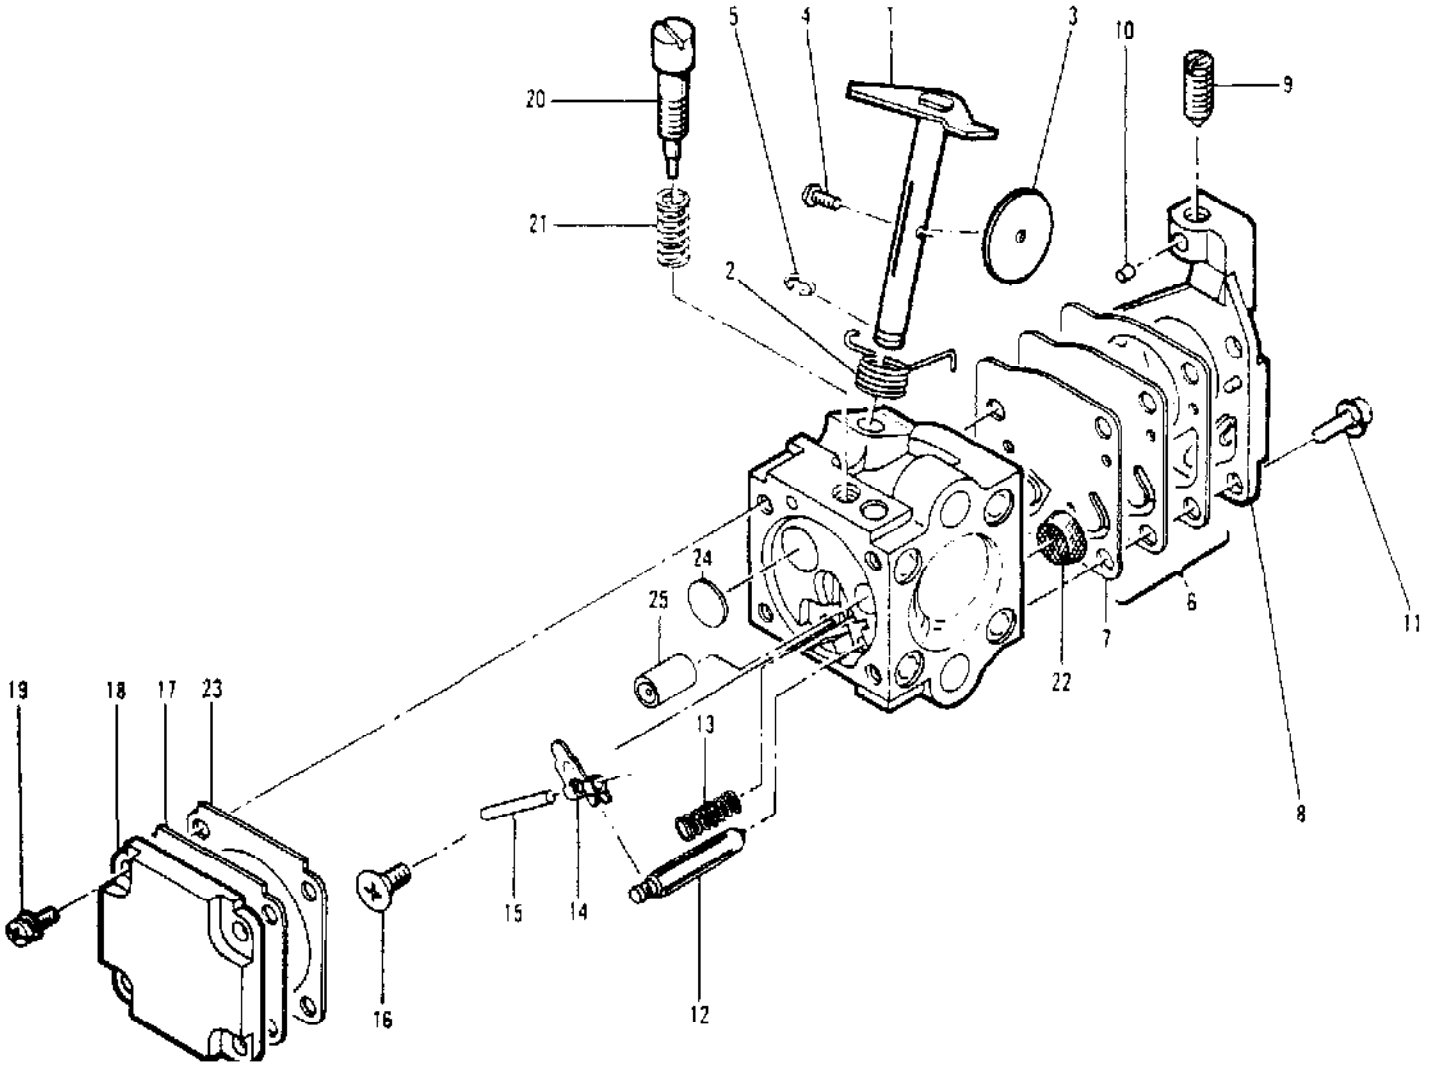

No
Diagram
Available

Parts List
Only

Ref #	Part Number	Qty	Description
	91735		Kit - Spike
	110928		Screw Hx hd 10-24 x 1/2
	95169		Kit - Spark Arrester
	91485		Wrench - Socket
	85687		Wrench - Screwdriver
	88755		Scrench
	93284		Case - Carrying, 14"
	92913		Bar Guard 14"
	93090		Guide - Timing
	90256		Kit - Tune-up
	93285		Case - Carrying, 16"
	92896		Bar Guard 16"
	214215		Guide - File
	93900		Kit - Pressure Test
	90533		Tool - Pressure Test
	501334		Tester - Ignition
	214194		Lubri - Gun
	85702		Lubricant - Custom, 6 oz. can
	85703		Lubricant - Custom, 6 oz. cans 1-6 pack
	67537		Loctite
	69794		Locquic
	110083		R.T.V. Sealant
	214211		Kit - Tool maintenance

No
Diagram
Available

Parts List
Only

Ref #	Part Number	Qty	Description
	91663		Bar - 14" Mini Pro
	92625N		Chain - SM250GL
	214345		Bar - 16" Mini Pro
	214239N		Chain - SM250GL
	214236		Bar - 16" Mini Pro
	214241		Chain - MP370G

Ref #	Part Number	Qty	Description
	214377	1	CHAIN BRAKE Asy
1	111047	1	Screw - Fil 18-32 x 5/8
2	94709	1	Band - Brake
2	92487	1	Band - Brake
3	94006	1	Latch
3	93092	1	Latch
4	93602	1	Pivot - Latch
5	94007	1	Spring - Compression
5	93140	1	Spring - Compression
6	92482	1	Pivot - Lever
7	214375	1	Lever Asy - Actuating
8	92867	1	Lever
9	213907	1	Pin - Roller
10	214368	1	Bearing - Roller
11	90658	1	Screw - Adjusting
12	110907	1	Ring - Retaining
13	84929	1	Nut - Bar adj.
14	94174	1	Housing - Brake
14	92862	1	Housing - Brake