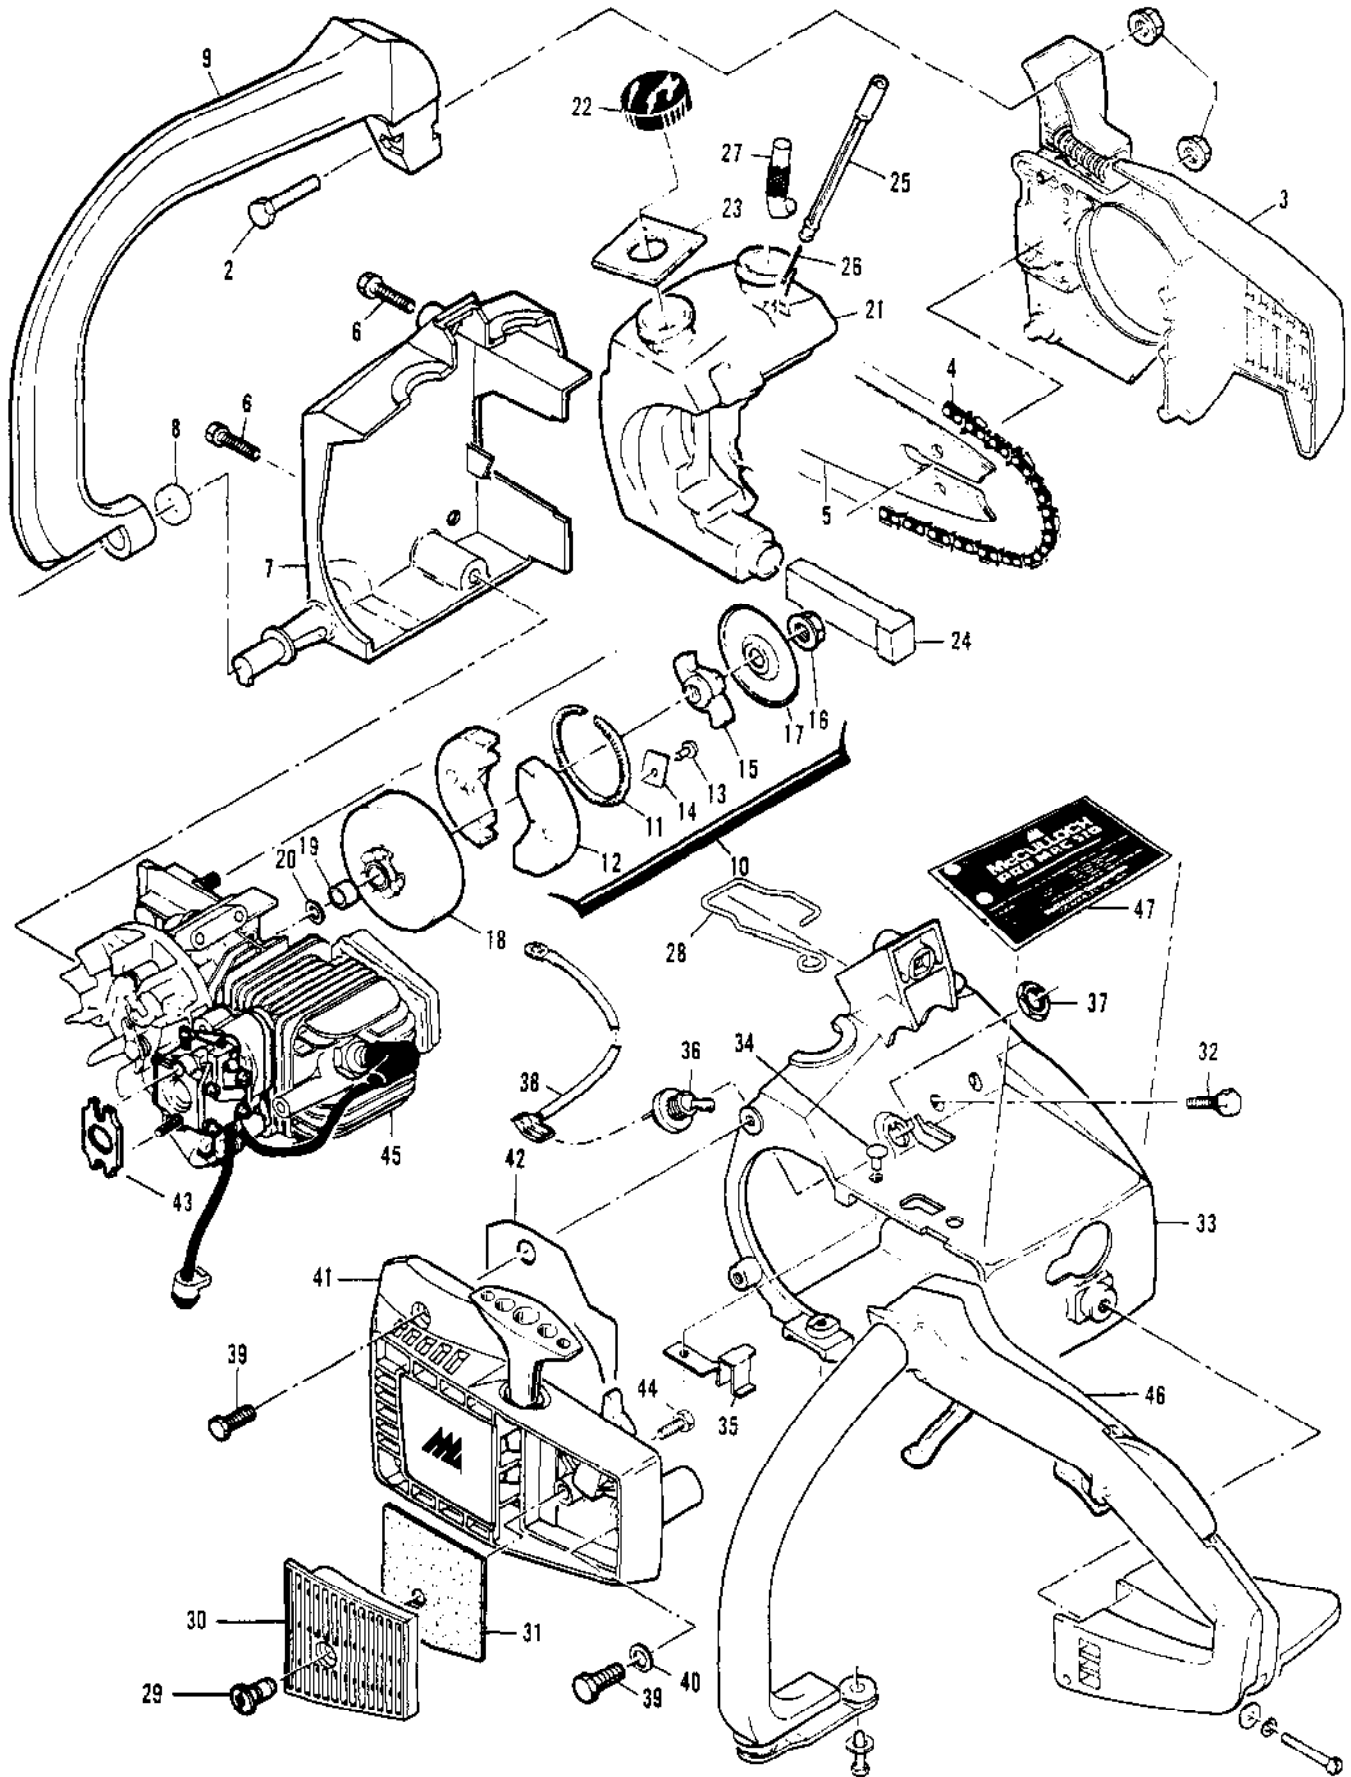

Ref #	Part Number	Qty	Description
1	110676	2	Nut-Hx 1/4-28
2	110972	1	Screw-Hx 1/4-28 x 3/4
3			CHAIN BRAKE ASY See "Chain Brake Assembly" illustration and parts list.
4		1	Chain Asy See Bar & Chain Combinations parts list.
5		1	Bar See Bar & Chain Combinations parts list.
6	110639	2	Screw-Hx hd 12-24 x 1
7	92863		Cover-Fuel & Oil tank
8	93194A	1	Washer-Rubber
9	92480	1	Lever-Handguard
10	213278	1	Clutch Kit
10	213277	1	Clutch Asy
11	93608	1	Spring Asy
12		2	Shoe-Clutch
13	110957	2	Rivet
14	85064	2	Plate
15	94247	1	Rotor
15	94247	1	Rotor Kit
16	94244	1	Nut-Clutch
17	94243	1	Plate-Dust
18	85504	1	Drum & Spkt Asy - .250P
19	67650	1	Bearing-Spkt
18	95197	1	Drum/Spkt/Brng Asy - .375P
19	91222	1	Kit-Needle brng
20	67303	1	Washer-Sprocket
21	91454A	1	Tank Kit-Fuel & Oil
22	91283	2	Cap-Fuel & Oil (unvented)
23	91148	1	Seal-Fuel vent
24	84956	1	Pickup-Fuel
25	83900A	1	Piston-Pulse Oiler
26	83946	1	Spring-Piston
27	85557	1	Body-Oiler
28	93295	1	Rod-Oiler
29	89070	1	Nut-Air cleaner cover
30	89069	1	Cover-Air cleaner
31	92410	1	Filter-Air
32	110953	3	Screw-Hx hd 12-24 x 5/8
33	89051B	1	Shroud
33	213822	1	Shroud/Latch Asy
34	111007	1	Rivet
35	93912	1	Spring-Throttle latch
36	92649	1	Kit-Ignition switch
37	104810	1	Nut-Hx 15/32-32
38	69344	1	Wire Asy-Ignition
39	110953	3	Screw-Hx hd 12-24 x 5/8
40	110882	1	Washer
41			Starter Asy See "Starter Assembly" illustration and parts list.
42	93236	1	Deflector-Air
43	94142	1	Gasket-Starter housing
44	102762	1	Screw-Hx hd 10-24 x 1/2
45			Powerhead Asy See "Powerhead Assembly" illustration and parts list.