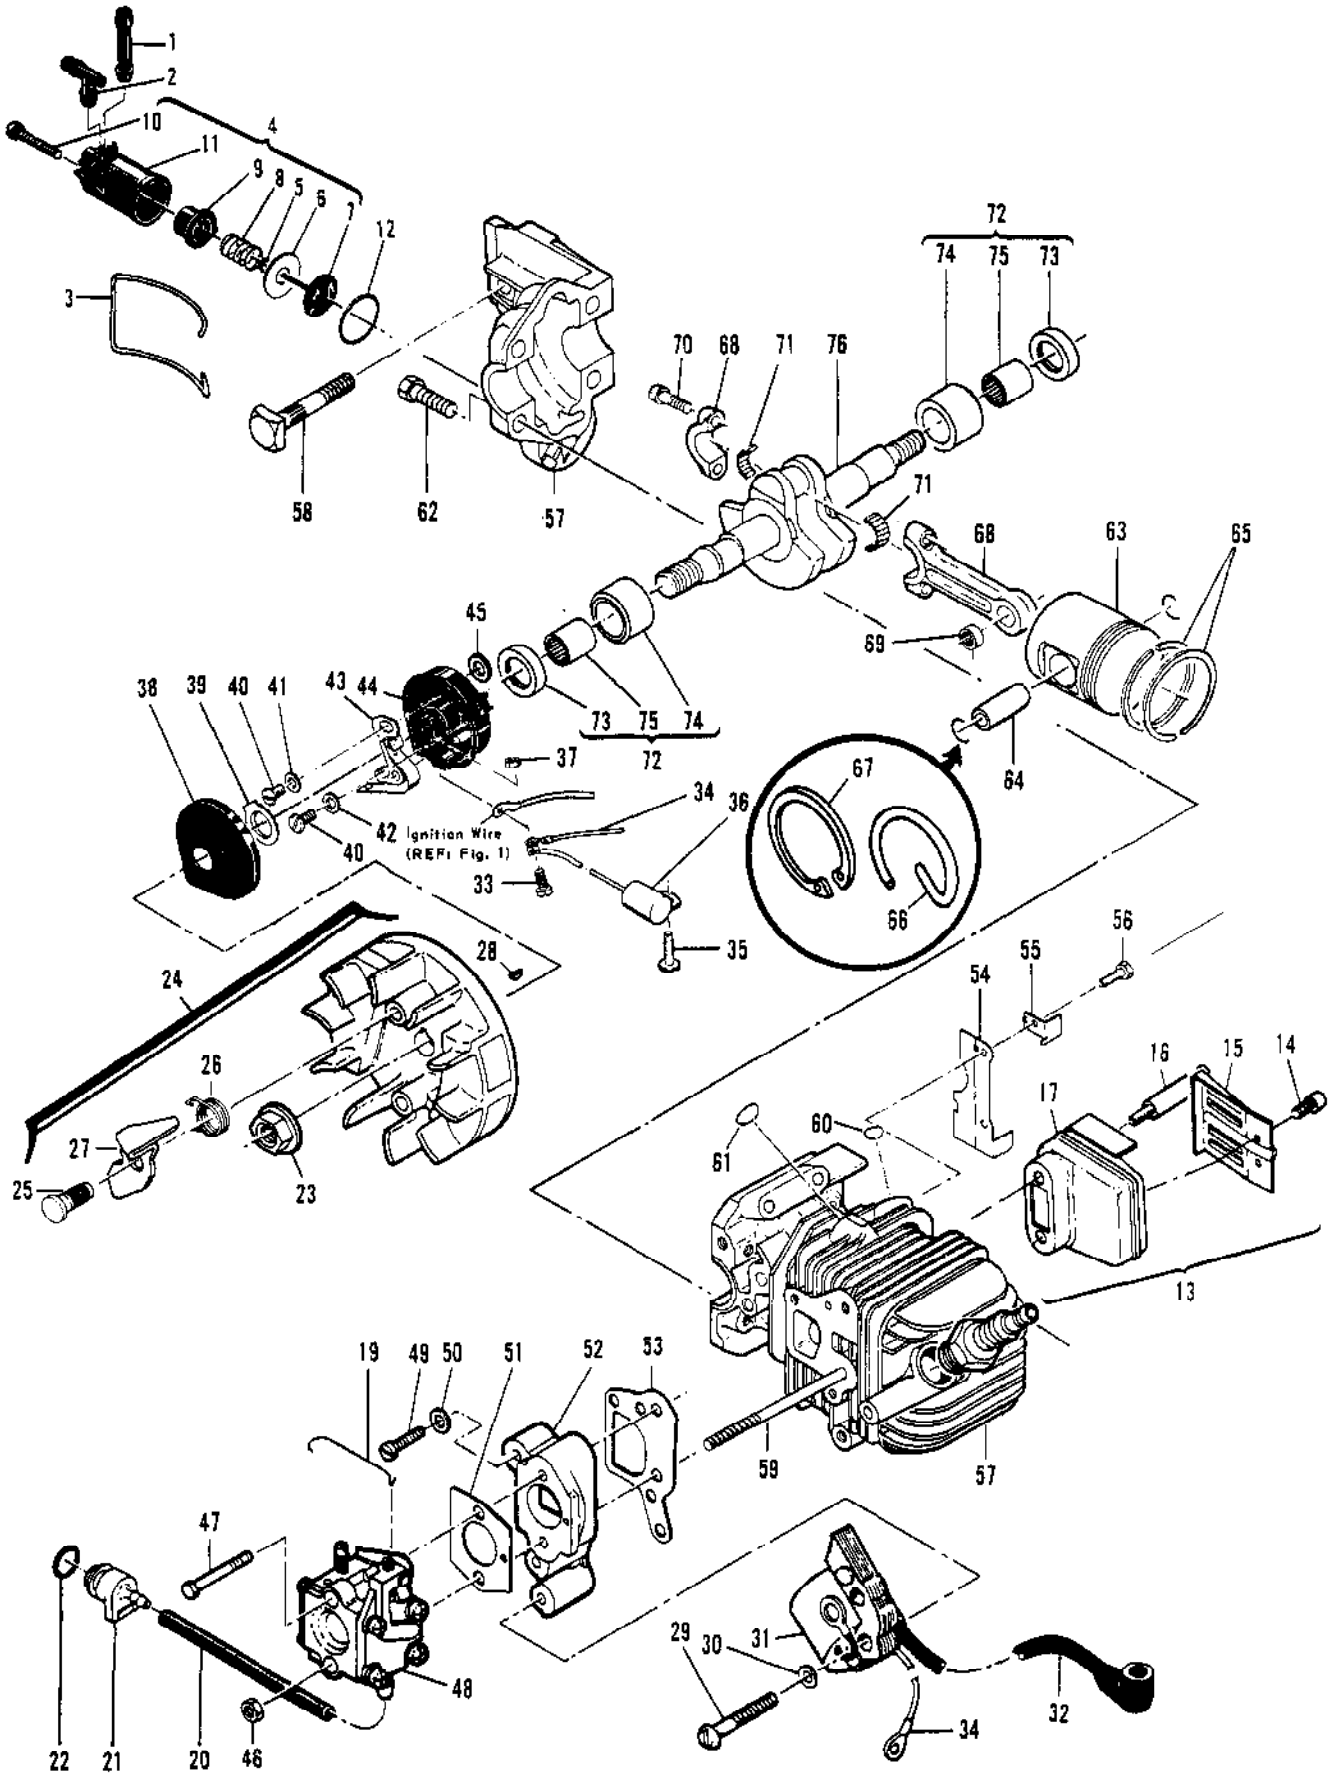

Ref #	Part Number	Qty	Description
1	83898	1	Connector - Outlet
2	84613	1	Connector - Pump
3	83896	1	Bail - Mounting
4	83886	1	Pump Assembly - Pulse
5	105603	1	"O" Ring
6	85769	1	Ring - Pump piston
7	92204	1	Piston Assembly - Pump
8	83891	1	Spring - Pump
9	83890	1	Sleeve - Pump
10	110651	1	Screw - Adjustment
11	83887	1	Body Assembly - Pump
12	110653	1	"O" Ring
13	214746	1	Kit - Muffler
14	110681	2	Screw - Skt hd 10-24 x 1/4
15	92961	1	Deflector - Exhaust
16	213327	2	Screw - Special
17	213346	1	Body - Cover
13	92962	1	Kit - Muffler
14	110681	2	Screw - Skt hd 10-24 x 1/4
15	92961	1	Deflector - Exhaust
16	93036	2	Screw - Special
17	93655	1	Body - Cover
18	63432	1	Spark Plug
18	93017	1	Spark Plug
19	89060	1	Rod - Throttle
20	89059	1	Hose - Fuel
21	90660	1	Adapter - Fuel hose
22	110908	1	"O" Ring
23	110961	1	Nut - Hx 5/16-24
24	91961	1	Flywheel Pawl Assembly
25	68796	2	Pin - Pawl
26	67814	2	Spring - Pawl
27	91872	2	Pawl - Starter
24	94513	1	Flywheel/Pawl Assembly
25	68796	2	Pin - Pawl
26	67814	2	Spring - Pawl
27	94493	2	Pawl - Starter
28	102164	1	Key - Woodruff
29	110586	2	Screw - Pan hd 8-32 x 1-3/4
30	100080	2	Washer - #8
31	84957	1	Coil & Lamination
32	50120	1	Wire Assembly - Spark plug
33	110617	1	Screw - Pan hd 6-32 x 3/4
34	69344	1	Wire Assembly - Coil
35	110014	1	Screw - Pan hd 8-32 x 1/2
36	85358	1	Condenser
37	100035	1	Nut - Hx 6-32
38	67841	1	Cover - Breaker box
39	69323	1	Seal - Breaker box
40	110969	2	Screw - Hx hd 8-32 x 1/2
41	69322	1	Washer - Special
42	105976	1	Washer - #8
43	88811	1	Breaker Assembly
44	84505A	1	Kit - Breaker box
45	92037	1	Washer