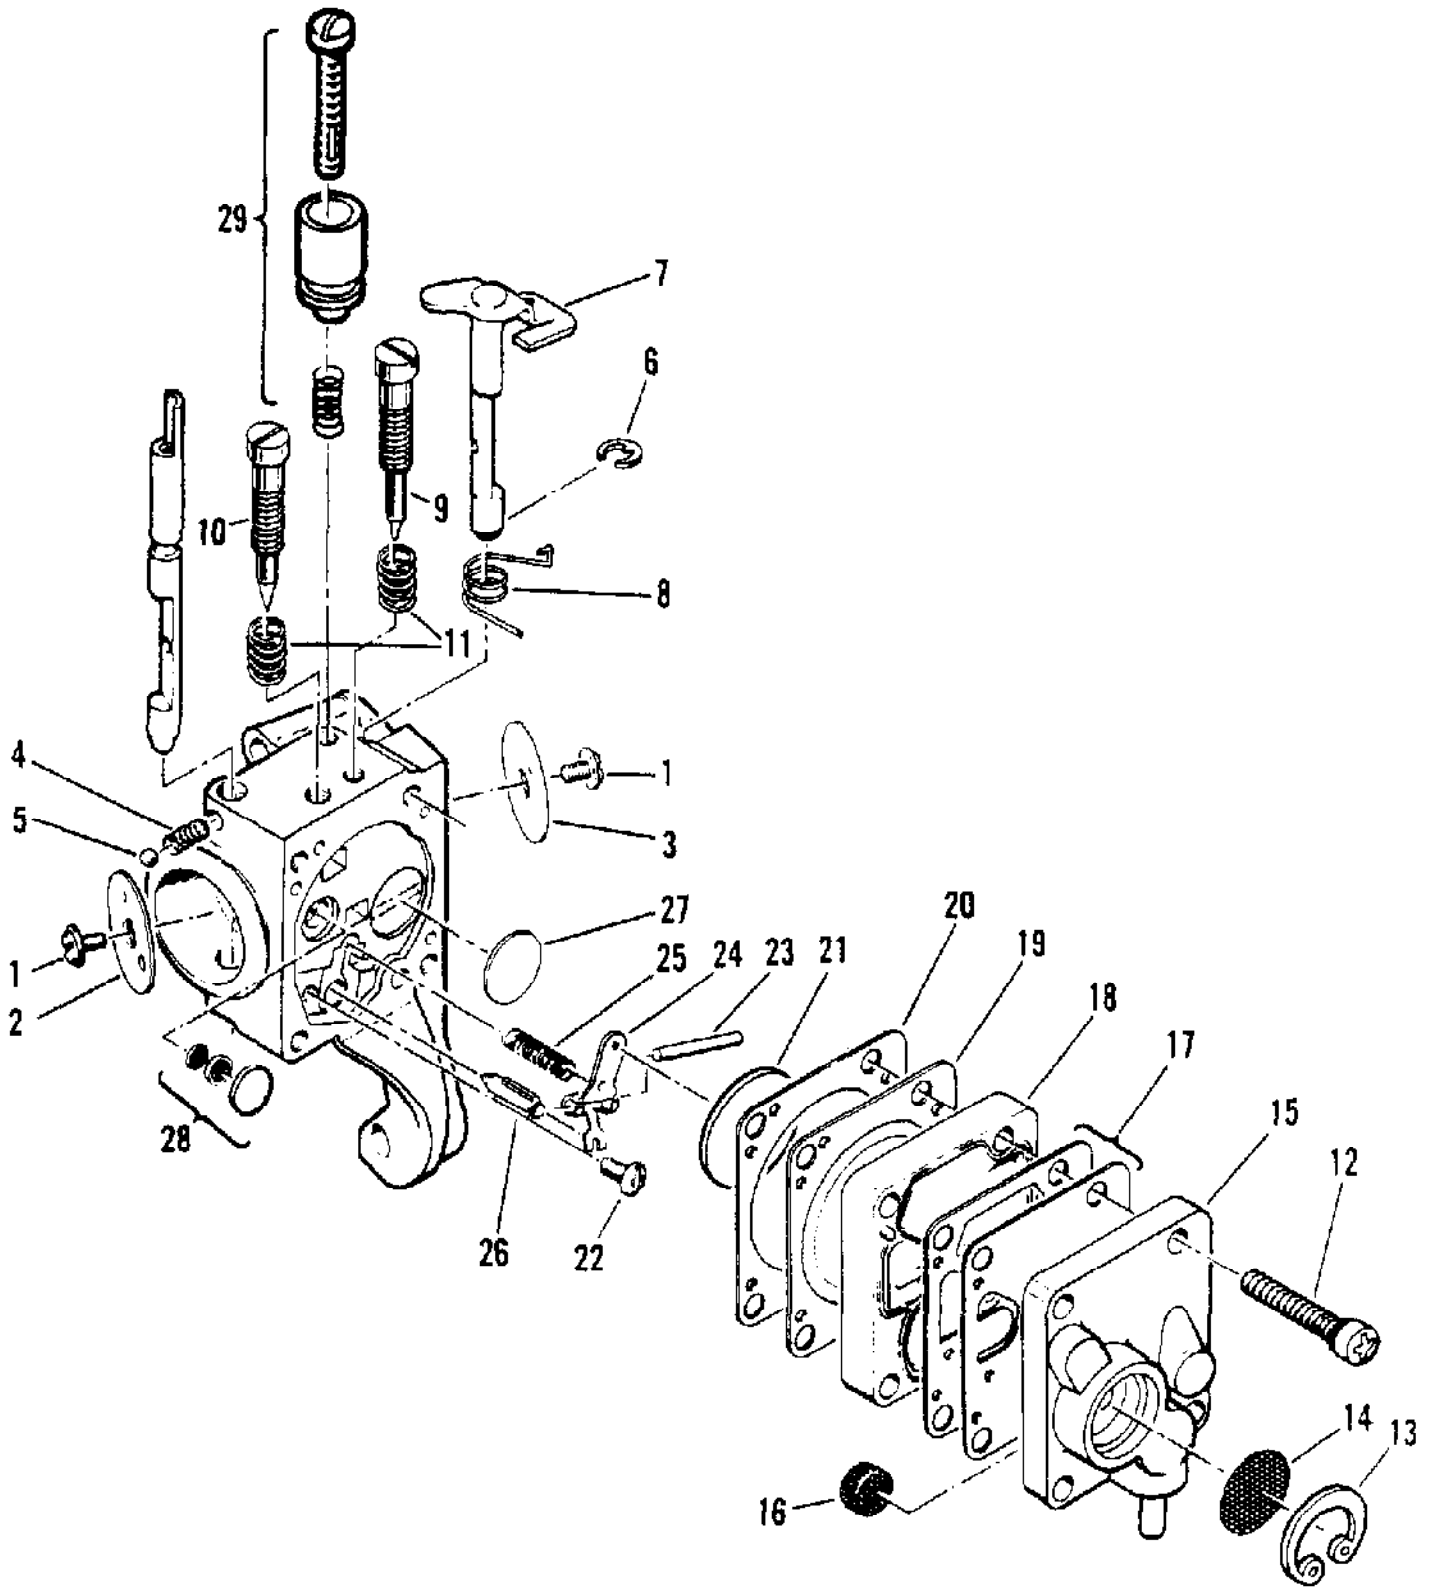

Ref #	Part Number	Qty	Description
	214082A	1	Carburetor Asy - Zama M1 - M7
1		2	Screw - Plate
2		1	Valve - Choke
3			Valve - Throttle
4		1	Spring - Choke
5		1	Ball - Friction
6		1	"E" Ring
7		1	Shaft Assembly - Throttle
8		1	Spring - Throttle return
9	215275	1	Screw - Idle adjustment
10	215276	1	Screw - Main adjustment
11	91819	2	Spring - Screw
12		4	Screw - Cover
13		1	"C" Ring
14	215284	1	Strainer
15		1	Cover - Pump
16	91820		Screen
17		1	Kit - Pump diaphragm
18	215281	1	Body - Pump
19	215282	1	Diaphragm - Main
20	215280	1	Gasket - Main
21	215277	1	Disk
22	91814	1	Screw
23	91813	1	Pin - Arm
24	215278	1	Arm - Needle valve
25	91811	1	Spring - Arm
26	91810	1	Valve - Needle
27	93951	1	Plug - Welsh
28	215287	1	Valve Asy - Main nozzle
29	93437	1	Latch Assembly - Throttle
	216721		Repair Kit
	216722		Gasket/Diaphragm Kit
	216734		Needle Kit

Ref #	Part Number	Qty	Description
51	110953	2	Screw - Hx hd 12-24 x 5/8
52	84520A	1	Plate - Washer
53	84519	2	Sleeve - Handle
54	94896	1	Kit - Handle
55	93869	1	Trigger - Throttle
56	83940	1	Spring - Trigger
57	83935	1	Contact - Switch
58	83936	1	Protector - Switch
59	83934	1	Button - Switch
60	95202	1	Plate - Name (MAC 120)
60	95203	1	Plate - Name (MAC 110)
61			Powerhead Assembly See "Powerhead Assembly" illustration and parts list.