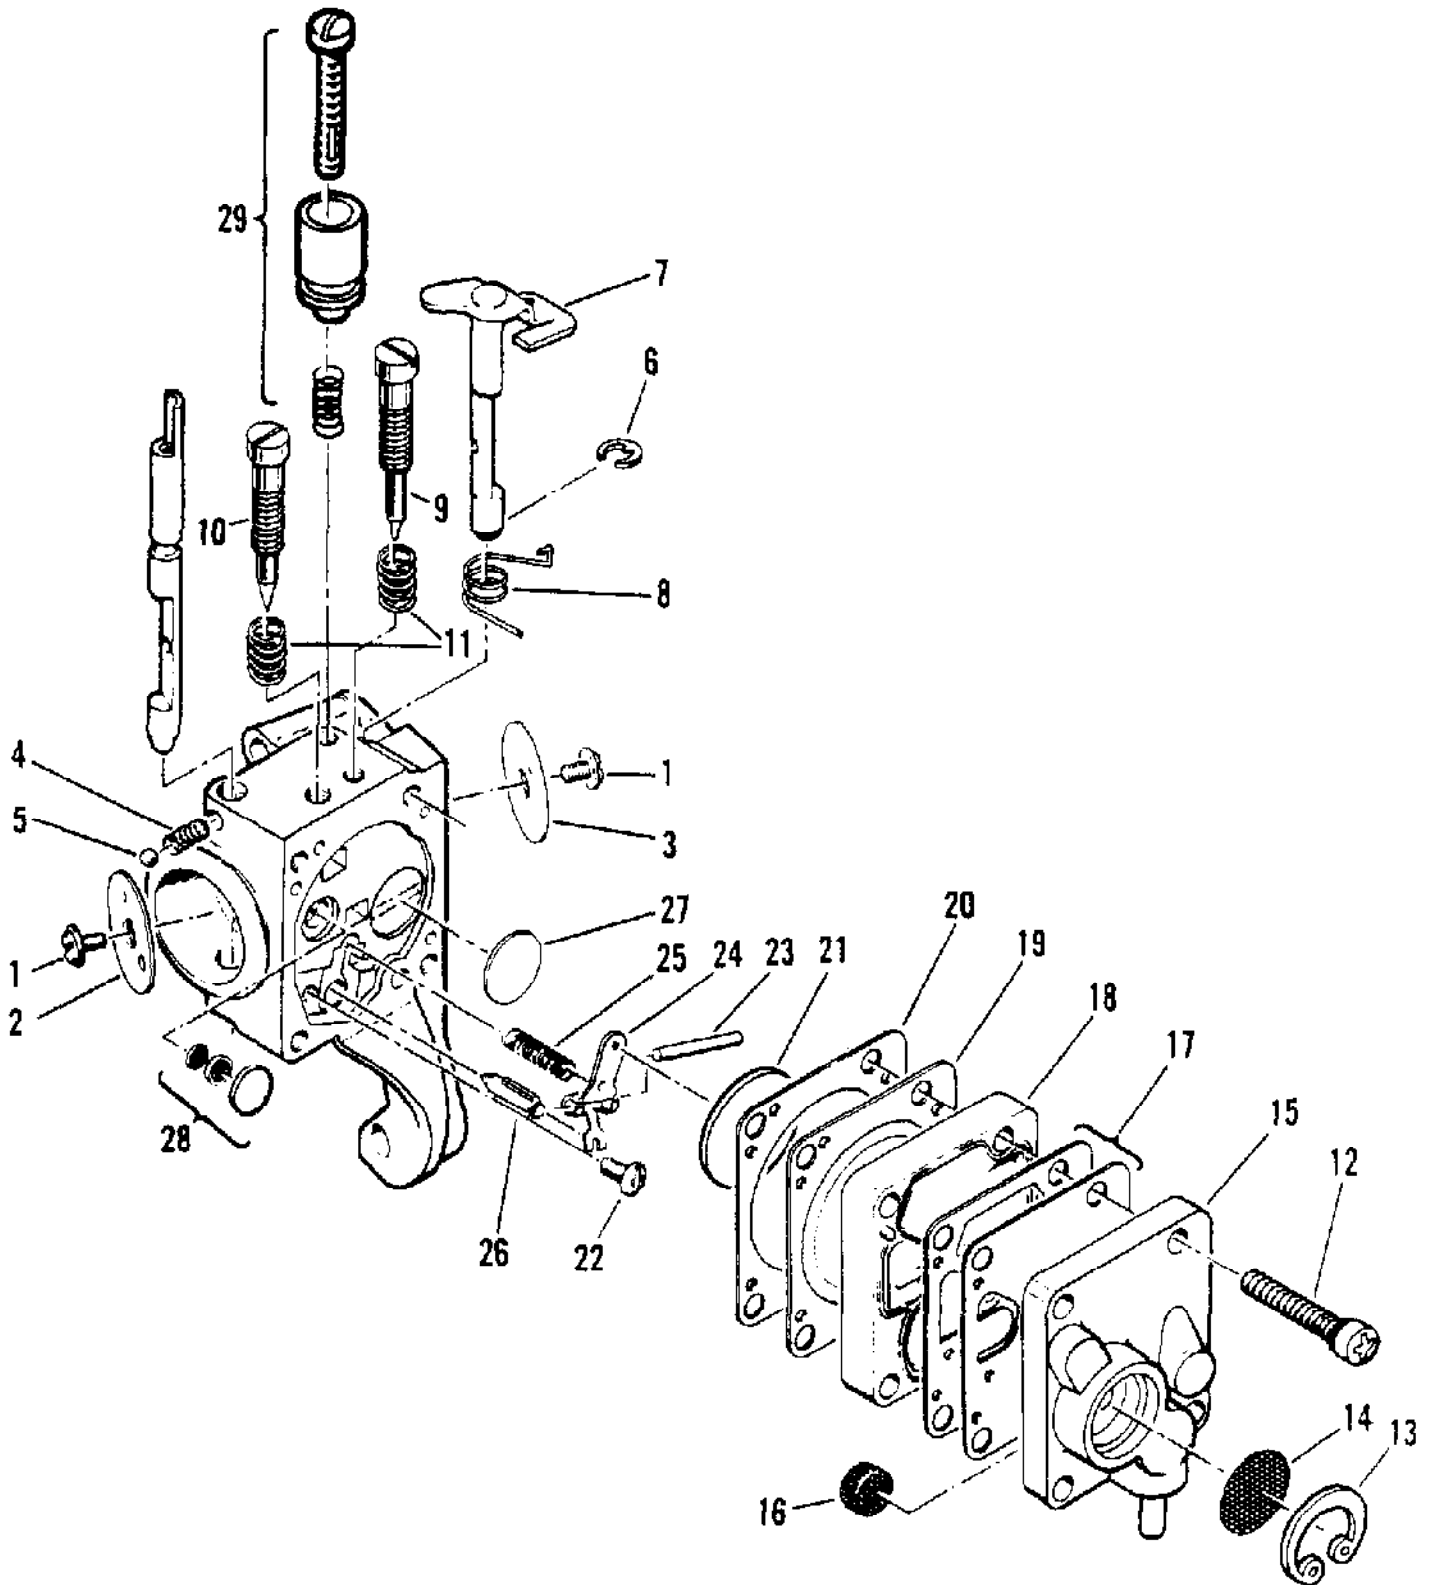

Ref #	Part Number	Qty	Description
	214082A	1	Carburetor Asy - Zama M1 - M7
1		2	Screw - Plate
2		1	Valve - Choke
3			Valve - Throttle
4		1	Spring - Choke
5		1	Ball - Friction
6		1	"E" Ring
7		1	Shaft Assembly - Throttle
8		1	Spring - Throttle return
9	215275	1	Screw - Idle adjustment
10	215276	1	Screw - Main adjustment
11	91819	2	Spring - Screw
12		4	Screw - Cover
13		1	"C" Ring
14	215284	1	Strainer
15		1	Cover - Pump
16	91820		Screen
17		1	Kit - Pump diaphragm
18	215281	1	Body - Pump
19	215282	1	Diaphragm - Main
20	215280	1	Gasket - Main
21	215277	1	Disk
22	91814	1	Screw
23	91813	1	Pin - Arm
24	215278	1	Arm - Needle valve
25	91811	1	Spring - Arm
26	91810	1	Valve - Needle
27	93951	1	Plug - Welsh
28	215287	1	Valve Asy - Main nozzle
29	93437	1	Latch Assembly - Throttle
	216721		Repair Kit
	216722		Gasket/Diaphragm Kit
	216734		Needle Kit

Ref #	Part Number	Qty	Description
51	110953	2	Screw - Hx hd 12-24 x 5/8
52	84520A	1	Plate - Washer
53	84519	2	Sleeve - Handle
54	94896	1	Kit - Handle
55	93869	1	Trigger - Throttle
56	83940	1	Spring - Trigger
57	83935	1	Contact - Switch
58	83936	1	Protector - Switch
59	83934	1	Button - Switch
60	95202	1	Plate - Name (MAC 120)
60	95203	1	Plate - Name (MAC 110)
61			Powerhead Assembly See "Powerhead Assembly" illustration and parts list.