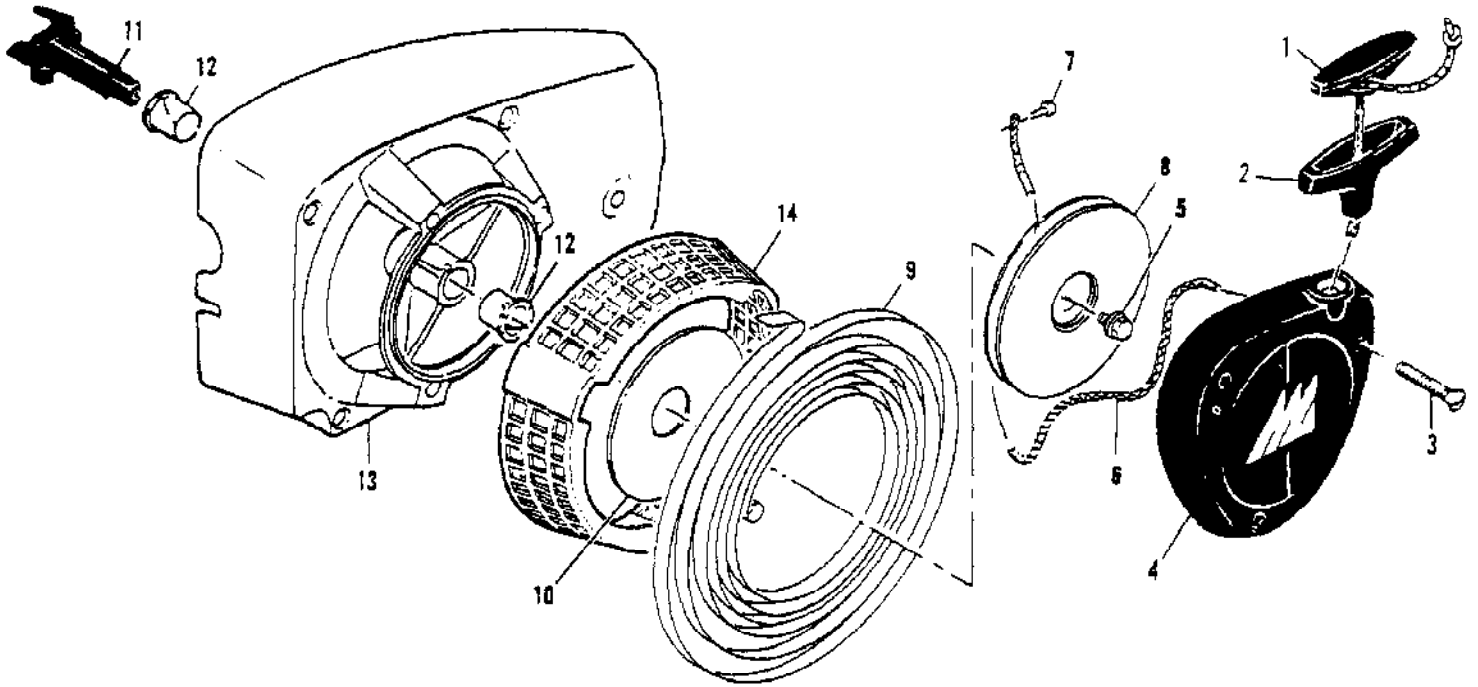

Ref #	Part Number	Qty	Description
	87667	1	Fan Housing & Starter Asy
1	214699	1	Insert - Starter
2	93137	1	Handle - Starter
3	110646	3	Screw - Oval hd 8-32 x 1-1/8
4	91084	1	Cover - Starter
5	110928	1	Screw - Hx hd 10-24 x 1/2
6	68162	1	Rope - Starter
7	110470	1	Rivet - Rope
8	85122	1	Drum - Starter
9	87680	1	Spring - Rewind
10	86053	1	Shield - Spring
11	83748	1	Shaft - Starter
12	57535	2	Bushing - Starter
13	87693	1	Kit - Fan Housing
14	214192	1	Guard - Sawdust