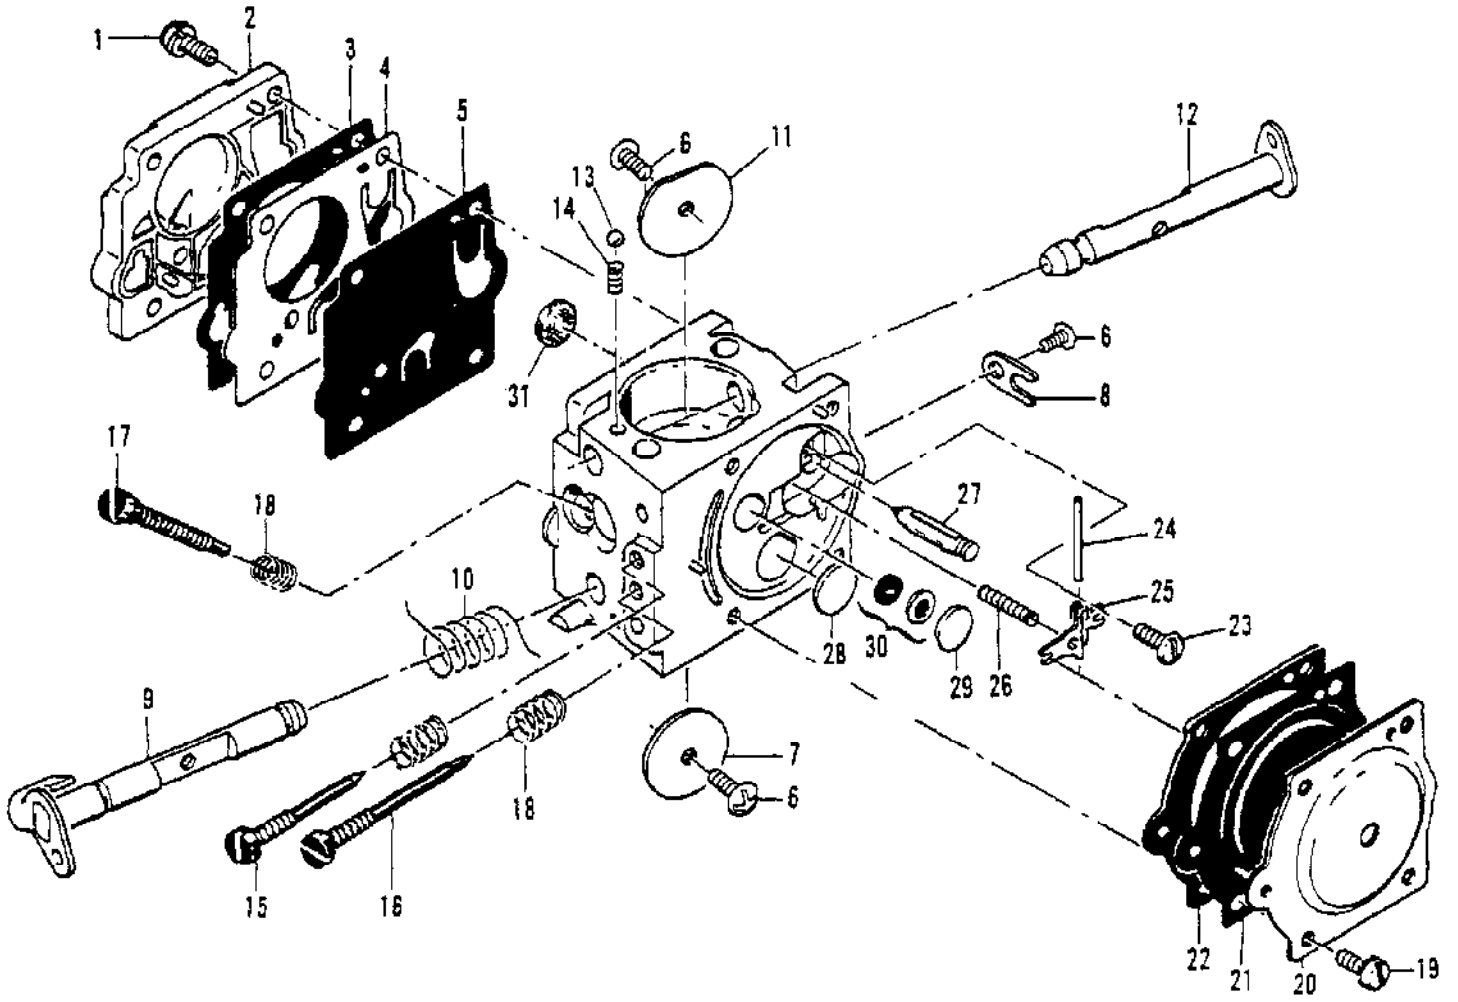

Ref #	Part Number	Qty	Description
	85720	1	Carburetor - Walbro SDC 37A
1	67501	4	Screw - Pump cover
2	83760	1	Cover - Pump
3	67495	1	Gasket - Cover
4	67498	1	Diaphragm - Check valve
5	83114	1	Diaphragm - Fuel pump
6	47690	3	Screw - Plate
7	83762	1	Plate - Throttle
8	67489	1	Clip - Shaft
9	67486	1	Shaft Asy - Throttle
10	85981	1	Spring - Throttle shaft
11	67490	1	Plate - Choke
12	67488	1	Shaft Asy - Choke
13	100302	1	Hall - Choke friction
14	67504	1	Spring - Choke friction
15	68104	1	Needle - High speed
16	68105	1	Needle - Idle
17	68106	1	Screw - Idle speed
18	67502	3	Spring - Needle
19	70798	4	Screw - Diaphragm cover
20	83761	1	Cover - Diaphragm
21	67499	1	Diaphragm - Metering
22	67496	1	Gasket - Diaphragm
23	67500	1	Screw - Lever pin
24	67508	1	Pin - Lever
25	67509	1	Lever - Metering
26	67503	1	Spring - Lever
27	67491	1	Valve - Needle
28	71690	1	Plug - 3/8
29	69506	1	Plug - 5/16
30	83758	1	Kit - Valve & Seat Asy
31	67507	1	Screen - Fuel
	67482		Gasket Set
	83764		Repair Kit

Ref #	Part Number	Qty	Description
1	89320	1	Insert - Handle grip
2	216126	1	Button & Rod Assembly
3	95480	1	Button - Oiler
4	214705	1	Kit - Fuel tank/control
5	110378	1	Pin - Roll/3/16 x 15/16
6	92152	1	Spring - Trigger
7	214679	1	Trigger - Throttle
8	105654	1	Pin - Roll 1/8 x 7/8
9	92154	1	Spring - Trigger release
10	94275	1	Release Asy - Trigger
11	111012	1	Screw - Pan hd 4-40 x 5/16
12	110706	1	Screw - Fil hd 8-18 x 1/2
13	214692	1	Wire Asy - Stop switch
14	62451	1	Contact - Switch
15	214691	1	Hose - Switch
16	68846	1	Button - Switch
17	85107	1	Rod - Throttle
18	214701	2	Seal - Throttle rod
19	105673	1	Pin - Roll 3/32 x 9/16
20	69041	1	Button - Choke
21	105614	1	"O" Ring
22	69042	1	Rod - Choke
23	69043	1	Snubber - Rod
24	69564	1	Seal - Air box