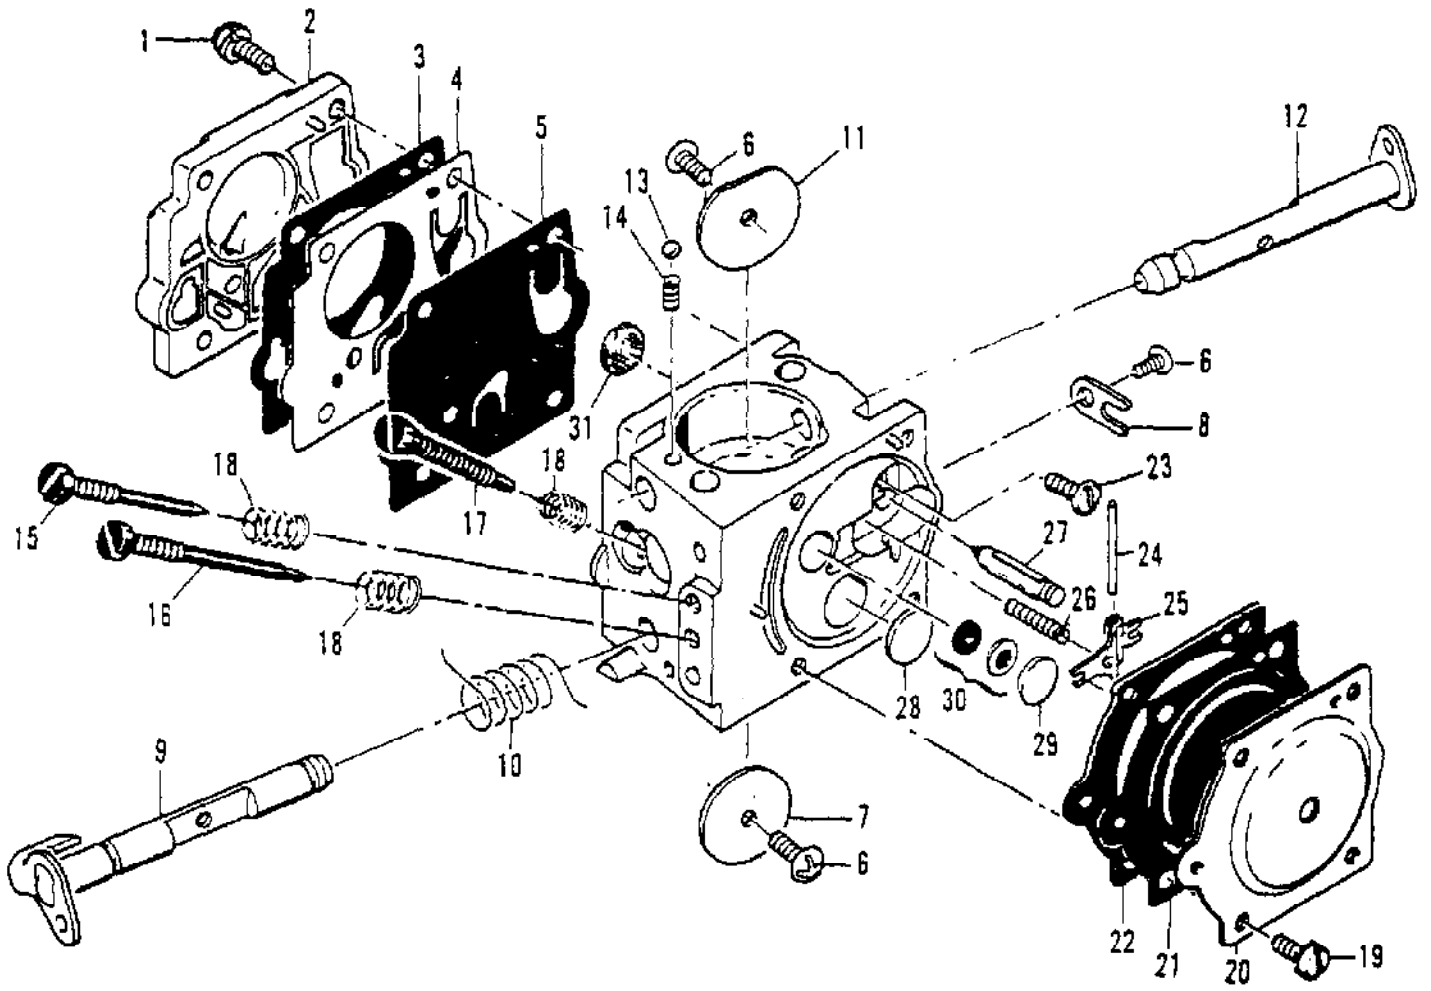

Ref #	Part Number	Qty	Description
	85720	1	Carburetor - Walbro SDC 37A
1	67501	4	Screw - Pump cover
2	83760	1	Cover - Pump
3	67495	1	Gasket - Cover
4	67498	1	Diaphragm - Check valve
5	83114	1	Diaphragm - Fuel pump
6	47690	3	Screw - Plate
7	83762	1	Plate - Throttle
8	67489	1	Clip - Shaft
9	67486	1	Shaft Asy - Throttle
10	85981	1	Spring - Throttle shaft
11	67490	1	Plate - Choke
12	67488	1	Shaft Asy - Choke
13	100302	1	Hall - Choke friction
14	67504	1	Spring - Choke friction
15	68104	1	Needle - High speed
16	68105	1	Needle - Idle
17	68106	1	Screw - Idle speed
18	67502	3	Spring - Needle
19	70798	4	Screw - Diaphragm cover
20	83761	1	Cover - Diaphragm
21	67499	1	Diaphragm - Metering
22	67496	1	Gasket - Diaphragm
23	67500	1	Screw - Lever pin
24	67508	1	Pin - Lever
25	67509	1	Lever - Metering
26	67503	1	Spring - Lever
27	67491	1	Valve - Needle
28	71690	1	Plug - 3/8
29	69506	1	Plug - 5/16
30	83758	1	Kit - Valve & Seat Asy
31	67507	1	Screen - Fuel
	67482		Gasket Set
	83764		Repair Kit

Ref #	Part Number	Qty	Description
1	89320	1	Insert - Handle grip
2	216126	1	Button & Rod Assembly
3	95480	1	Button - Oiler
4	214705	1	Kit - Fuel tank/control
5	110378	1	Pin - Roll/3/16 x 15/16
6	92152	1	Spring - Trigger
7	214679	1	Trigger - Throttle
8	105654	1	Pin - Roll 1/8 x 7/8
9	92154	1	Spring - Trigger release
10	94275	1	Release Asy - Trigger
11	111012	1	Screw - Pan hd 4-40 x 5/16
12	110706	1	Screw - Fil hd 8-18 x 1/2
13	214692	1	Wire Asy - Stop switch
14	62451	1	Contact - Switch
15	214691	1	Hose - Switch
16	68846	1	Button - Switch
17	85107	1	Rod - Throttle
18	214701	2	Seal - Throttle rod
19	105673	1	Pin - Roll 3/32 x 9/16
20	69041	1	Button - Choke
21	105614	1	"O" Ring
22	69042	1	Rod - Choke
23	69043	1	Snubber - Rod
24	69564	1	Seal - Air box