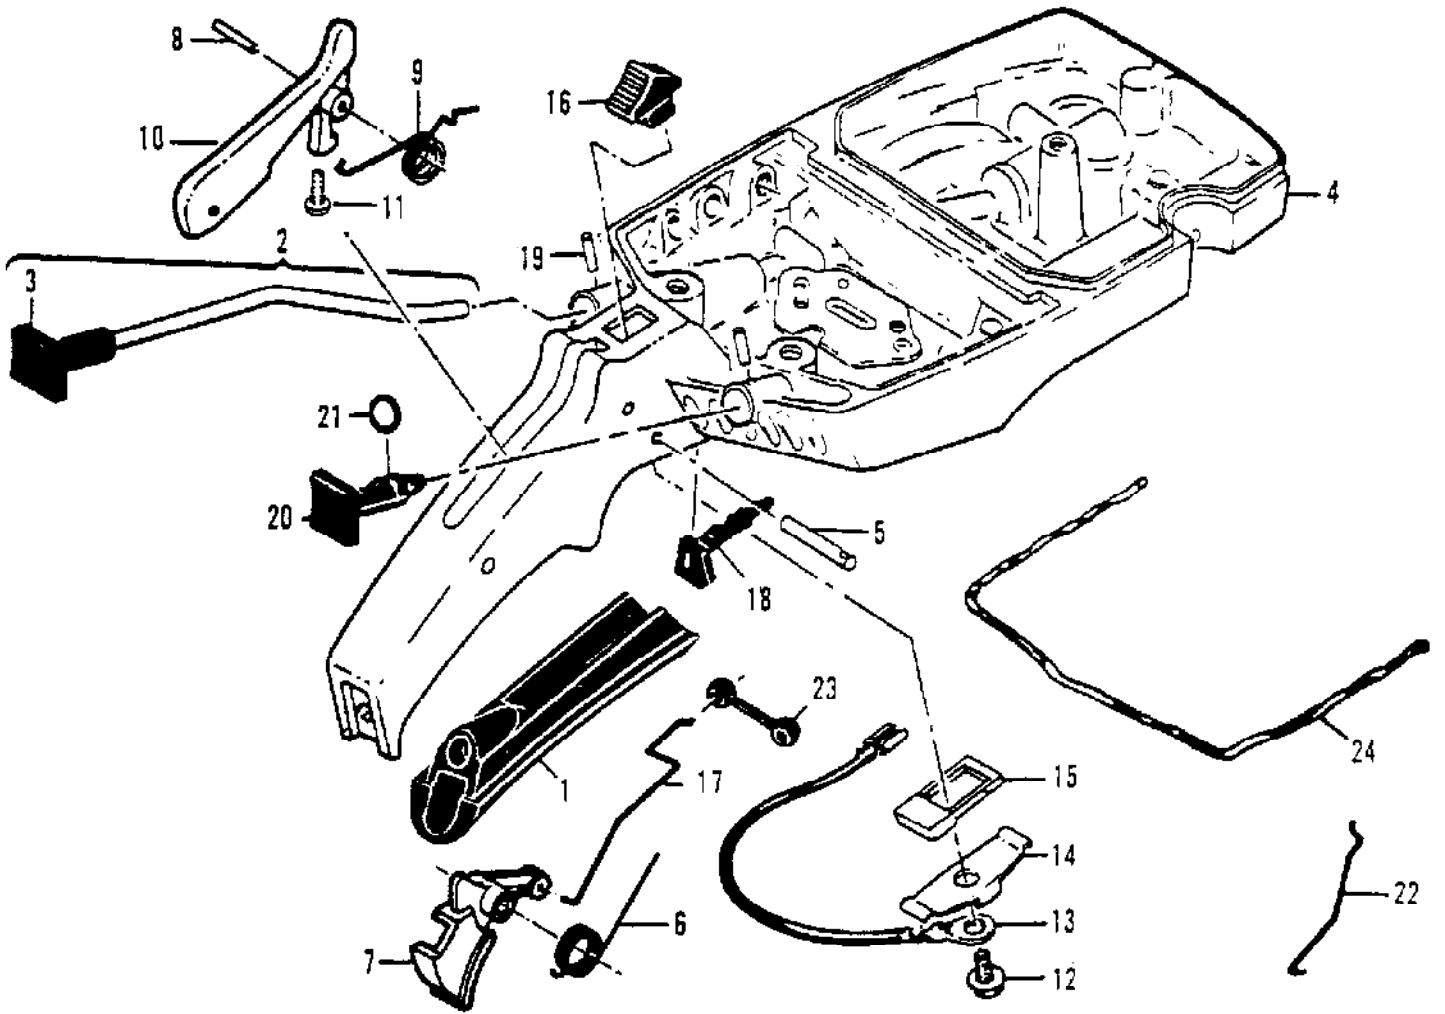

Ref #	Part Number	Qty	Description
1	89320	1	Insert - Handle grip
2	216126	1	Button & Rod Assembly
3	95480	1	Button - Oiler
4	214705	1	Kit - Fuel tank/control
5	110378	1	Pin - Roll/3/16 x 15/16
6	92152	1	Spring - Trigger
7	214679	1	Trigger - Throttle
8	105654	1	Pin - Roll 1/8 x 7/8
9	92154	1	Spring - Trigger release
10	94275	1	Release Asy - Trigger
11	111012	1	Screw - Pan hd 4-40 x 5/16
12	110706	1	Screw - Fil hd 8-18 x 1/2
13	214692	1	Wire Asy - Stop switch
14	62451	1	Contact - Switch
15	214691	1	Hose - Switch
16	68846	1	Button - Switch
17	85107	1	Rod - Throttle
18	214701	2	Seal - Throttle rod
19	105673	1	Pin - Roll 3/32 x 9/16
20	69041	1	Button - Choke
21	105614	1	"O" Ring
22	69042	1	Rod - Choke
23	69043	1	Snubber - Rod
24	69564	1	Seal - Air box