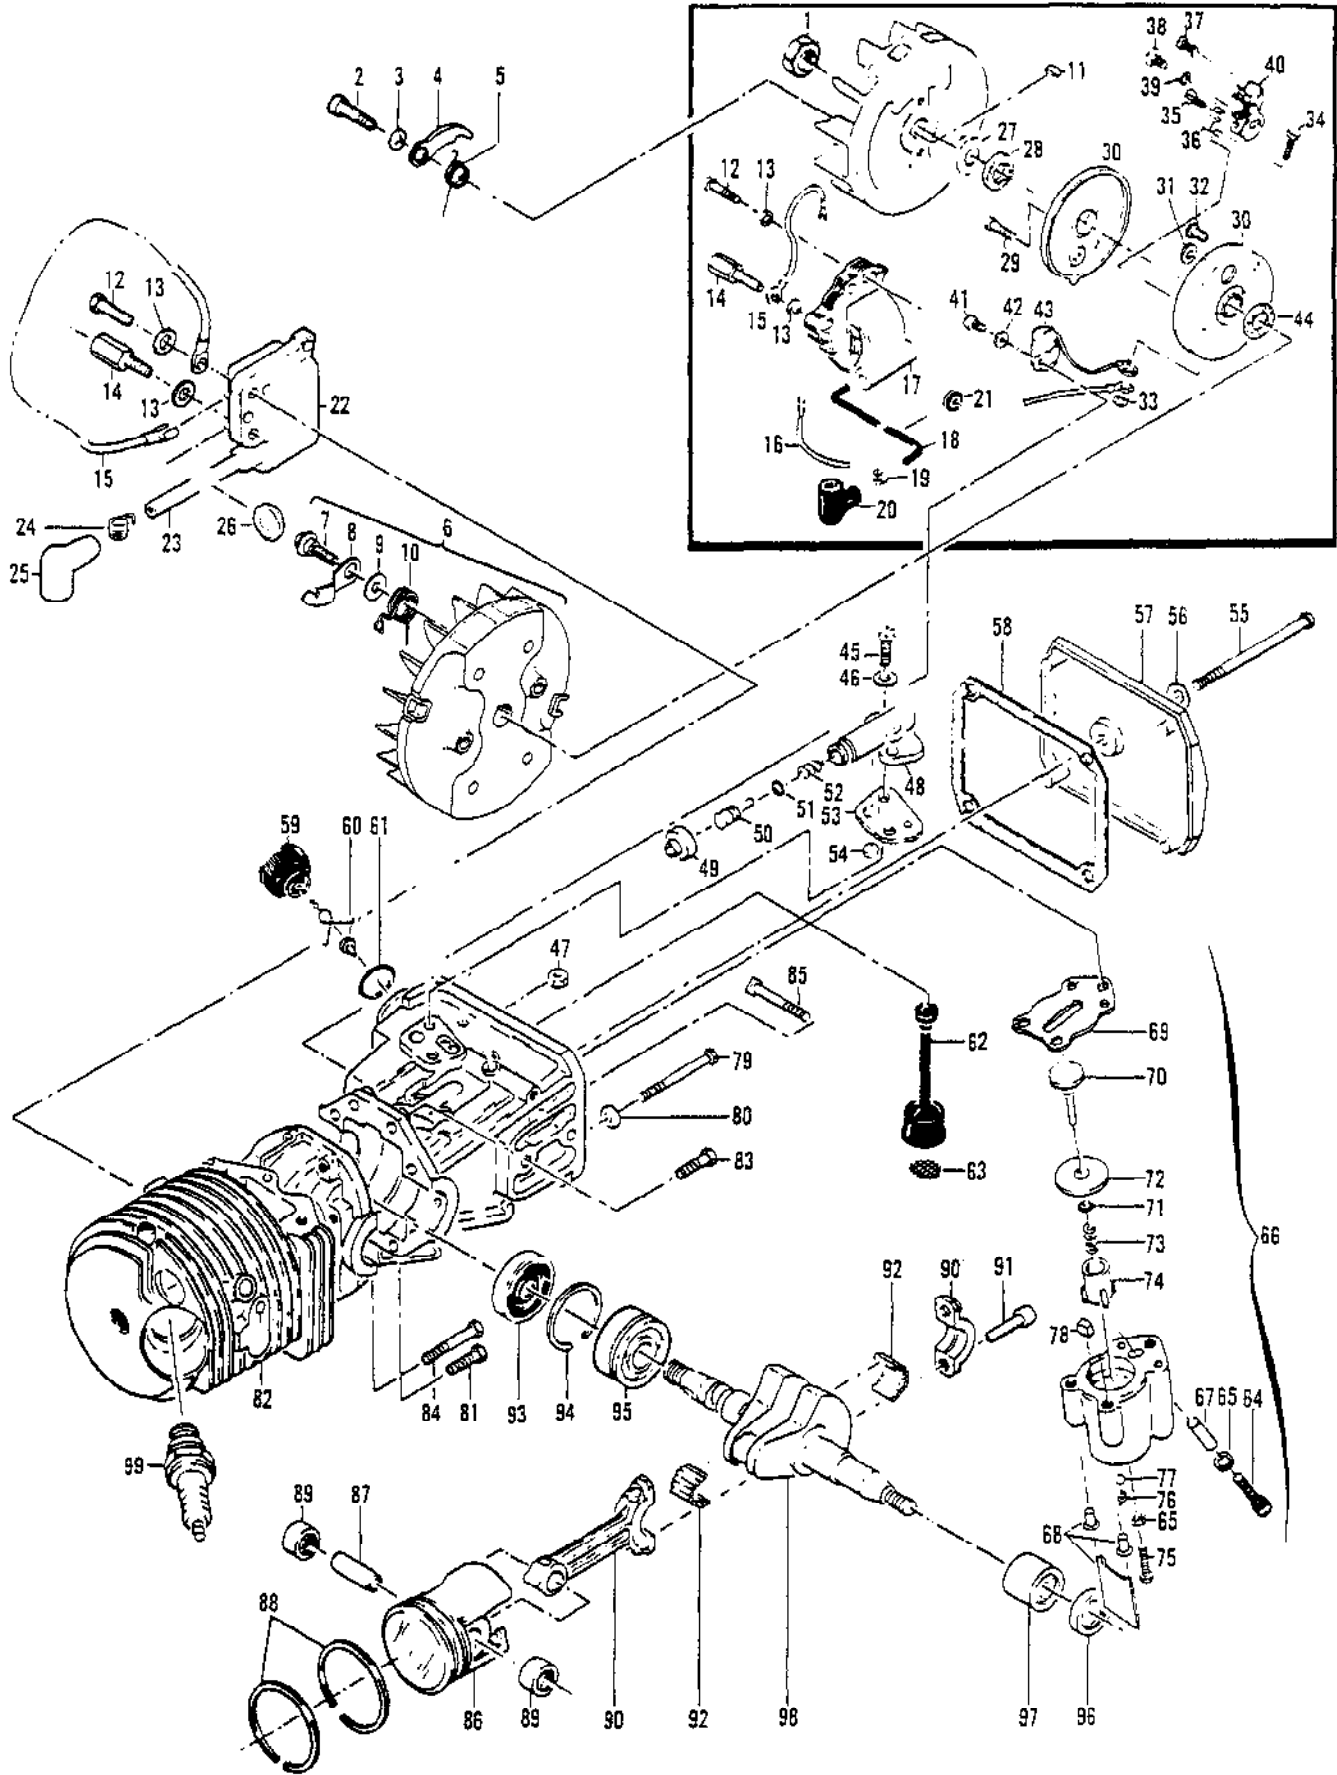

Ref #	Part Number	Qty	Description
1	110703	1	Nut - Hx 3/8-24
2	88804	1	Screw - Pawl Pivot
3	83241	2	Washer - Special
4	67546	2	Pawl - Starter
5	67545	2	Spring - Pawl
6	216739	1	Kit - Flywheel/Pawl
7	93464	2	Screw - Pawl
8	93198	2	Pawl - Starter
9	93469	2	Washer - Pawl
10	214102	2	Spring - Pawl
11	100106	1	Key - Woodruff
12	110127	1	Screw - Hx hd 10-24 x 7/8 (SEMS)
13	100002	2	Washer - #10
14	83512	1	Stud - Special
15	84686A	1	Wire Assembly - Ground
16	69344	1	Wire Assembly - Primary
17	214535	1	Coil & Lamination Assembly
18	215351	1	Wire Asy - Spark plug
19	55061	1	Connector
20	95266	1	Boot
21	100268	1	Grommet
22	95553	1	Electronic Ignition Asy
23	95269	1	Wire Asy - Spark plug
24	102556	1	Connector
25	95266	1	Boot
26	110995	1	Grommet
27	67057	1	Washer - Thrust
28	67056	1	Seal - Breaker box cover
29	110584	1	Screw - Pan hd 8-32 x 3/4
30	91852A	1	Kit - Breaker box & cover
31	91838	1	Washer
32	110489	1	Screw - Pan hd 6-32 x 7/16
33	100298	1	Nut - Hx 6-32
34	110346	1	Screw - Hx hd 6-32 x 3/4
35	110706	1	Screw - Pan hd 8-18 x 1/2
36	83126	1	Strap - Conduction
37	110811	1	Screw - Pan hd 8-32 x 3/8
38	110969	1	Screw - Hx hd 8-32 x 1/2
39	105976	1	Washer - #8
40	88808	1	Breaker Assembly
41	110338	1	Screw - Fil hd 8-32 x 1/2
42	100080	1	Washer - #8
43	85358	1	Condenser
44	67051	1	Seal - Breaker box
45	110338	2	Screw - Fil hd 8-32 x 1/2
46	110613	2	Washer - #8
47	100955	1	Nut - Hx 8-32
48	84156	1	Housing - Pump
49	215151	1	Cap - Housing
50	62266	1	Plunger - Pump
51	105614	1	"O" Ring
52	66687	1	Spring - Pump
53	91669	1	Gasket - Pump
54	91668	1	Valve - Pump
55	110291	1	Screw - Pan hd 10-24 x 2-5/8