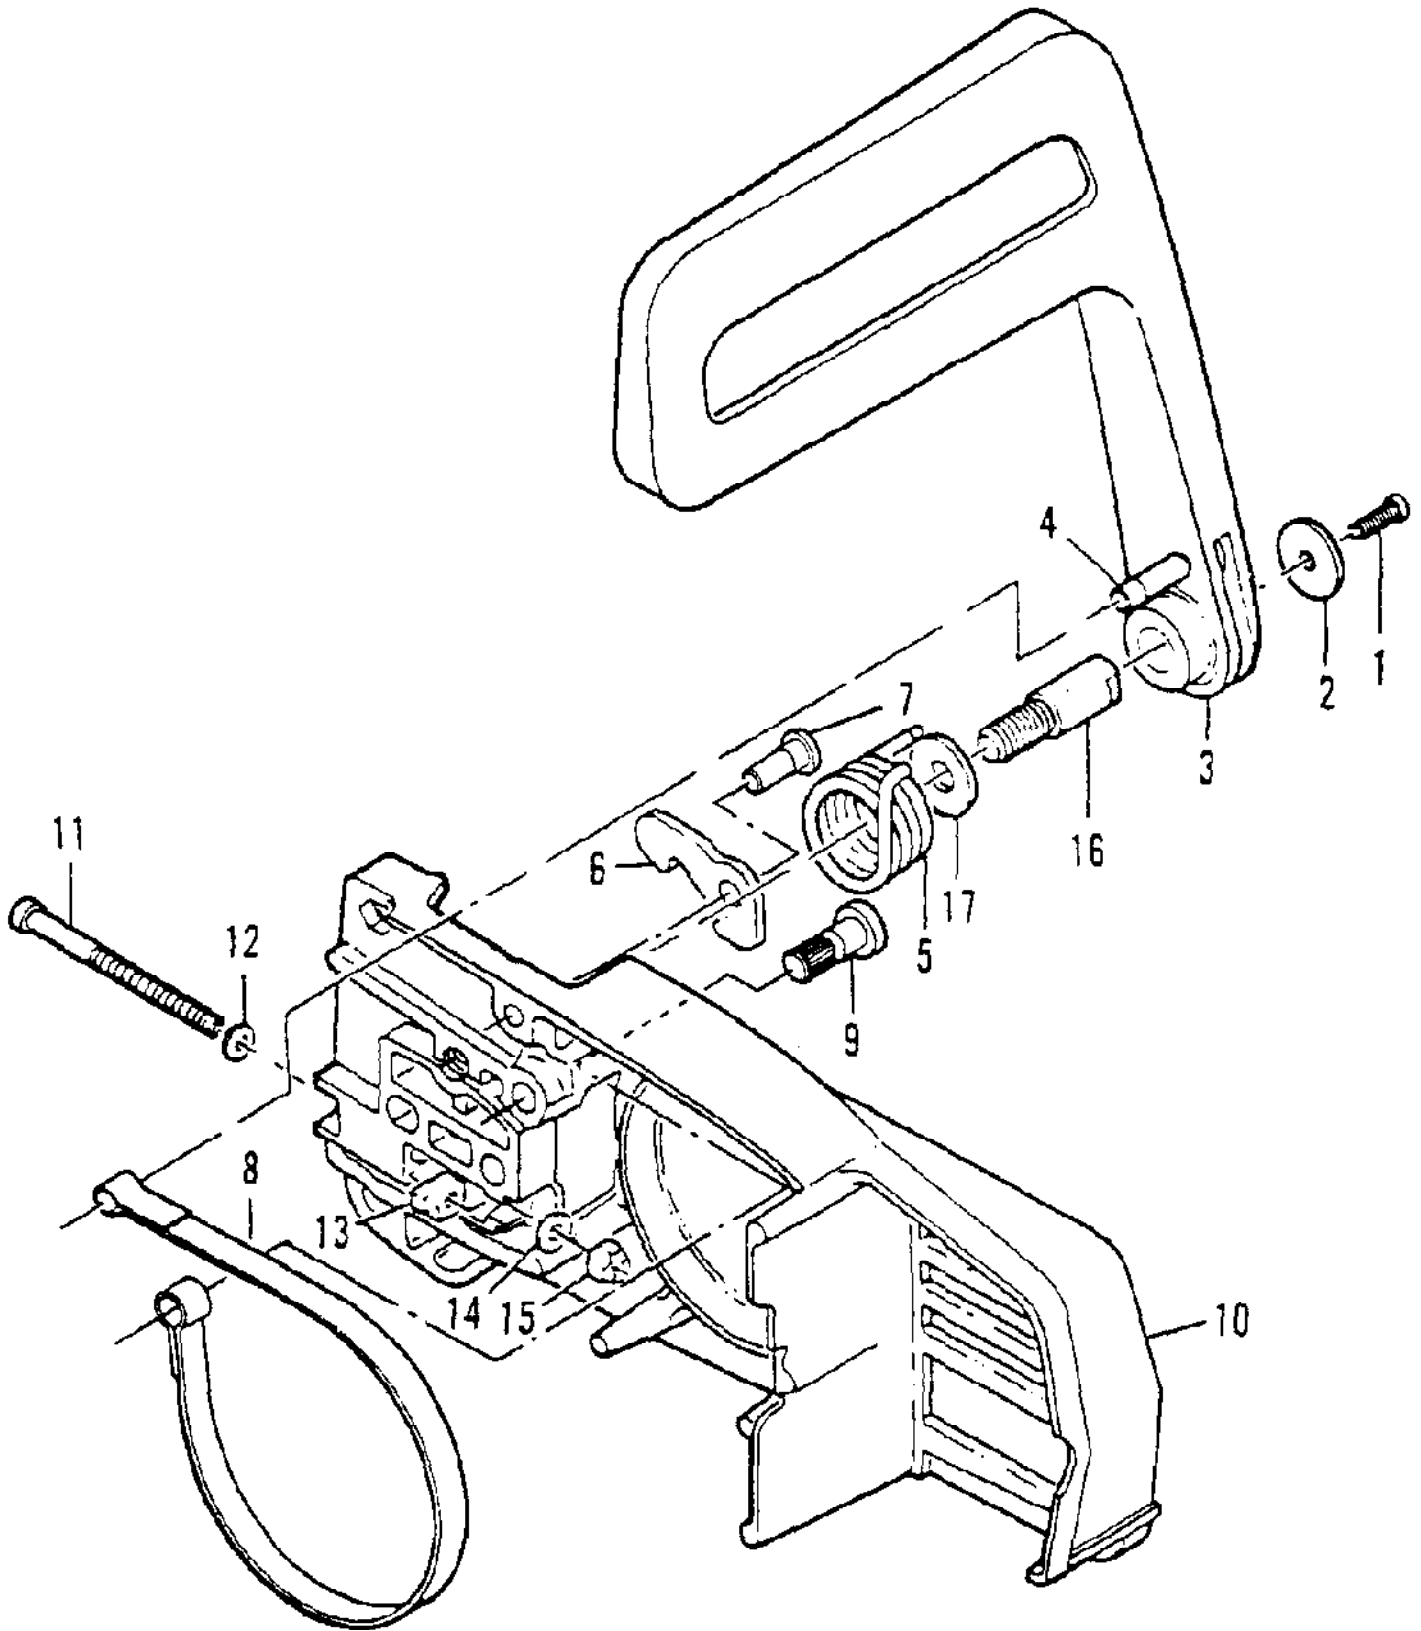

Ref #	Part Number	Qty	Description
	216003	1	Kit - CHAIN BRAKE
1	102500	1	Screw - Pan hd 10-24 x 1/2
2	91273	1	Washer - Special
3	215911	1	Lever Asy
4	214366	1	Pin Asy - Roller
5	93085	1	Spring - Brake
6	93083	1	Latch
7	93669	1	Pivot - Latch
8	93081	1	Band - Brake
9	93082	1	Pin - Band Anchor
10	214668	1	Housing - Brake
10	214669	1	Housing - Brake
11	110527	1	Screw - Fil hd 10-24 x 2-3/4
12	110264	1	Washer - #10
13	61705	1	Nut - Bar adjusting
14	100002	1	Washer - #10
15	102067	1	Nut - Hx 10-24
16	91246	1	Pin - Lever pivot
17	91245	1	Washer - Thrust