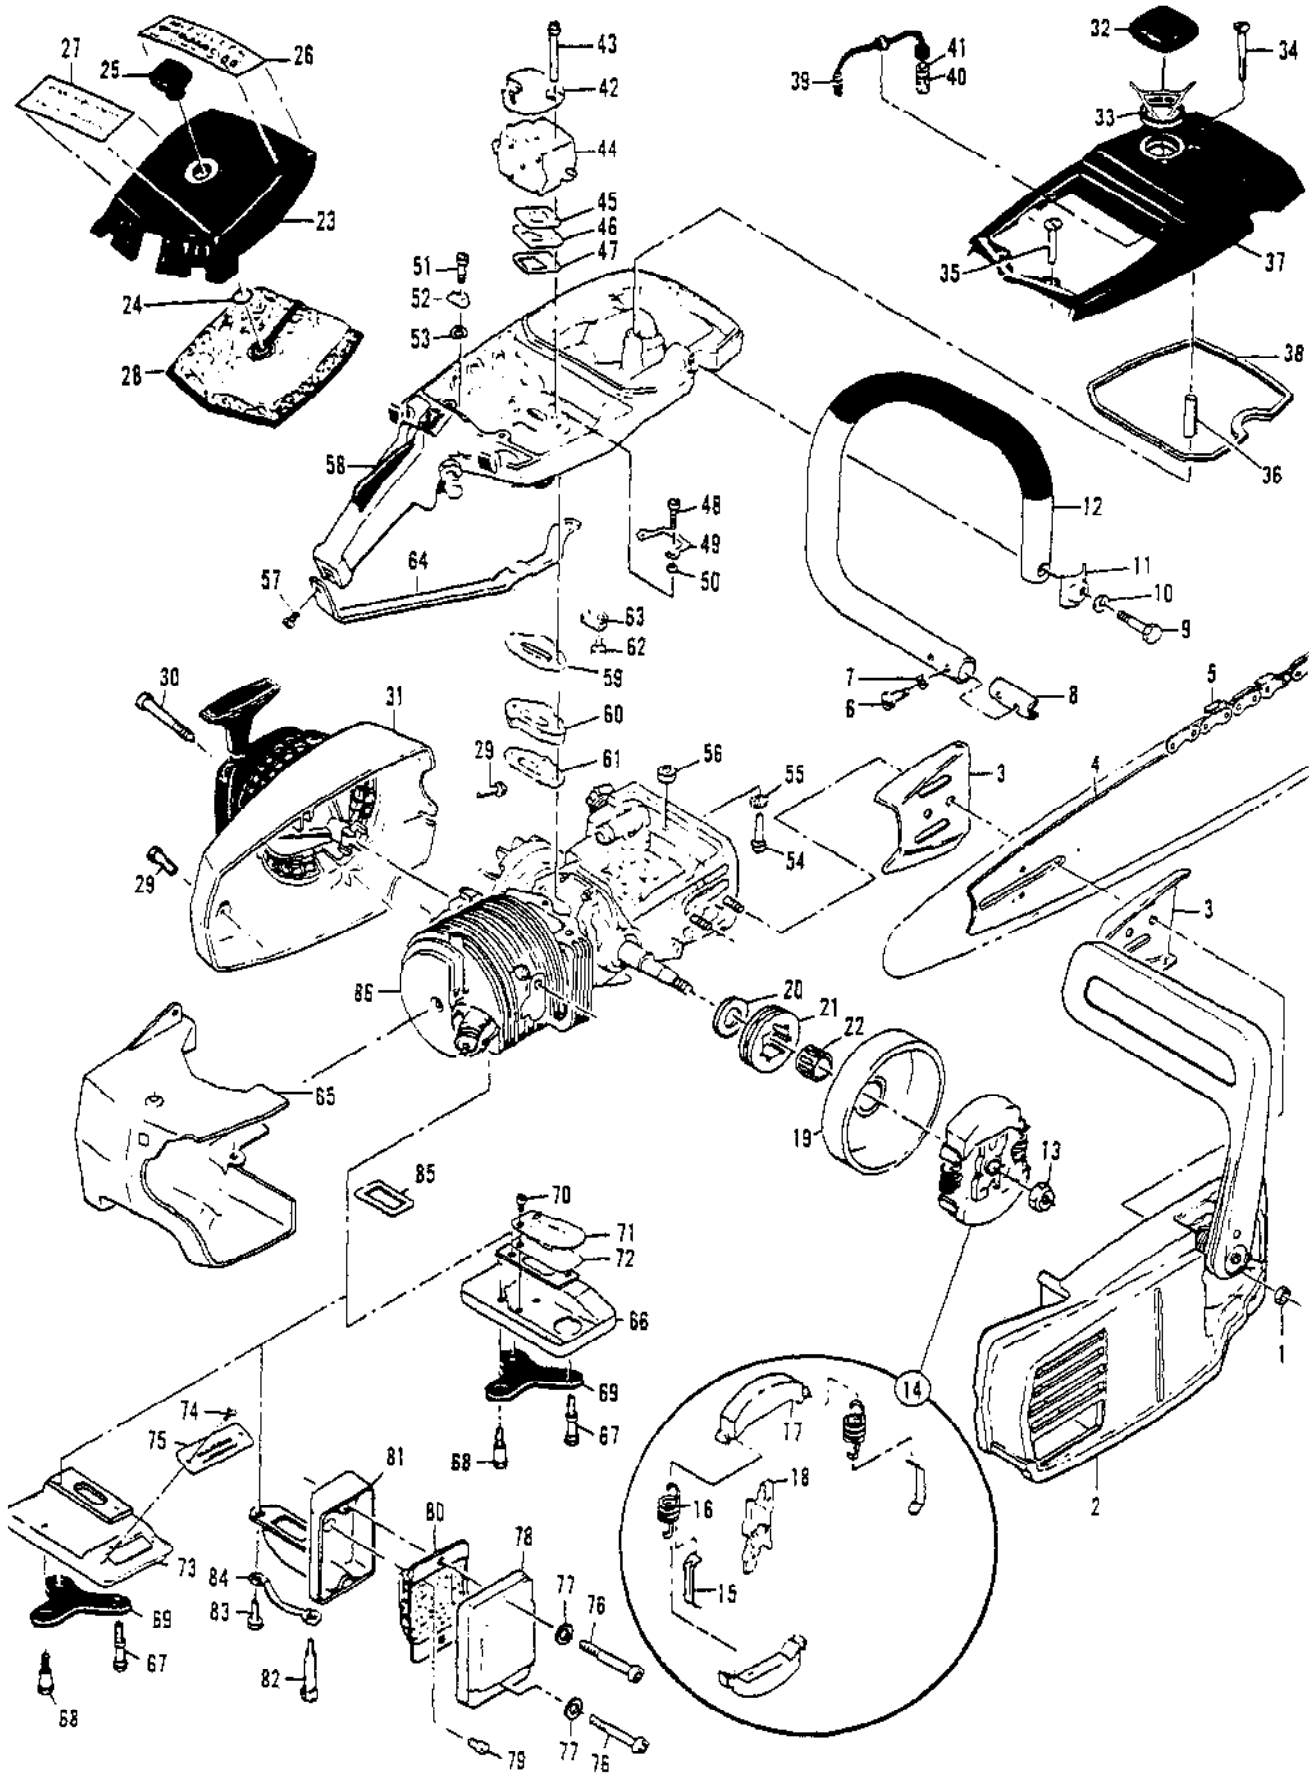

Ref #	Part Number	Qty	Description
1	110961	2	Nut - Hx 5/16-24
2			CHAIN BRAKE Assy See "Chain Brake" illustration and parts list.
3	64330	1	Set - Bar plates
4	214237	1	Bar - 16" Sprocket Nose
5	88167N	1	Chain Assembly - 16" PM 370G
6	110865	2	Screw - Hx hd 10-24 x 7/8
7	100352	2	Washer - #10
8	89727	1	Retainer - Frame
9	102130	1	Screw - Hx hd 1/4-20 x 1-1/2
10	100153	1	Washer - Lock 1/4
11	63484	1	Clamp - Frame
12	214549	1	Frame & Grip Assembly
13	86113	1	Nut - Hx 3/8-24 (L.N.)
14	214301	1	Clutch Assembly
15	64583	2	Retainer - Spring
16	83223	2	Spring - Clutch
17	67233	1	Kit - Clutch shoe
18	214300	1	Rotor Assembly
19	95166	1	Drum/Sprocket Assembly
20	86958	1	Washer - Shim
21	86145	1	Kit - Sprocket
19	214979	1	Drum/Sprocket Assembly - Spur
20	86958	1	Washer - Shim
19	95165	1	Drum/Sprocket Assy
20	86958	1	Washer - Shim
21	86951	1	Kit - Spkt
22	215720	1	Kit - Bearing - Washer
23	214674	1	Cover Assembly - Air cleaner
24	110565	1	Ring - Retainer
25	68529	1	Knob - Cover
26	93266	1	Plate - Name
27	91548	1	Plate - Instruction
28	92420	1	Filter - Air
29	110741	2	Screw - Pan hd 10-24 x 1/2
30	87871	3	Screw - Special
31			Fan Housing & Starter Asys See "Fan Housing & Starter Assembly" illustration and parts list.
32	216053	1	Cap Assembly - Fuel
33	69767	1	Gasket
34	110402	1	Screw - Oval hd 12-24 x 2-3/8
35	101986	2	Screw - Oval hd 10-24 x 1
36	87840	1	Spacer
37	69679	1	Cover - Fuel tank
38	69345	1	Gasket - Cover
39	215708	1	Hose Assembly - Fuel
40	63932	1	Filter - Fuel
41	100440	1	Washer
42	69952	1	Bracket - Air cleaner
43	103357	1	Screw - Hx hd 10-24 x 2 1/8
44			Carburetor Assy See "Carburetor - Walbro (SDC 65) & (SDC 37A)" illustrations and parts lists.
45	86189	1	Gasket - Carburetor
46	84078	1	Spacer - Carburetor