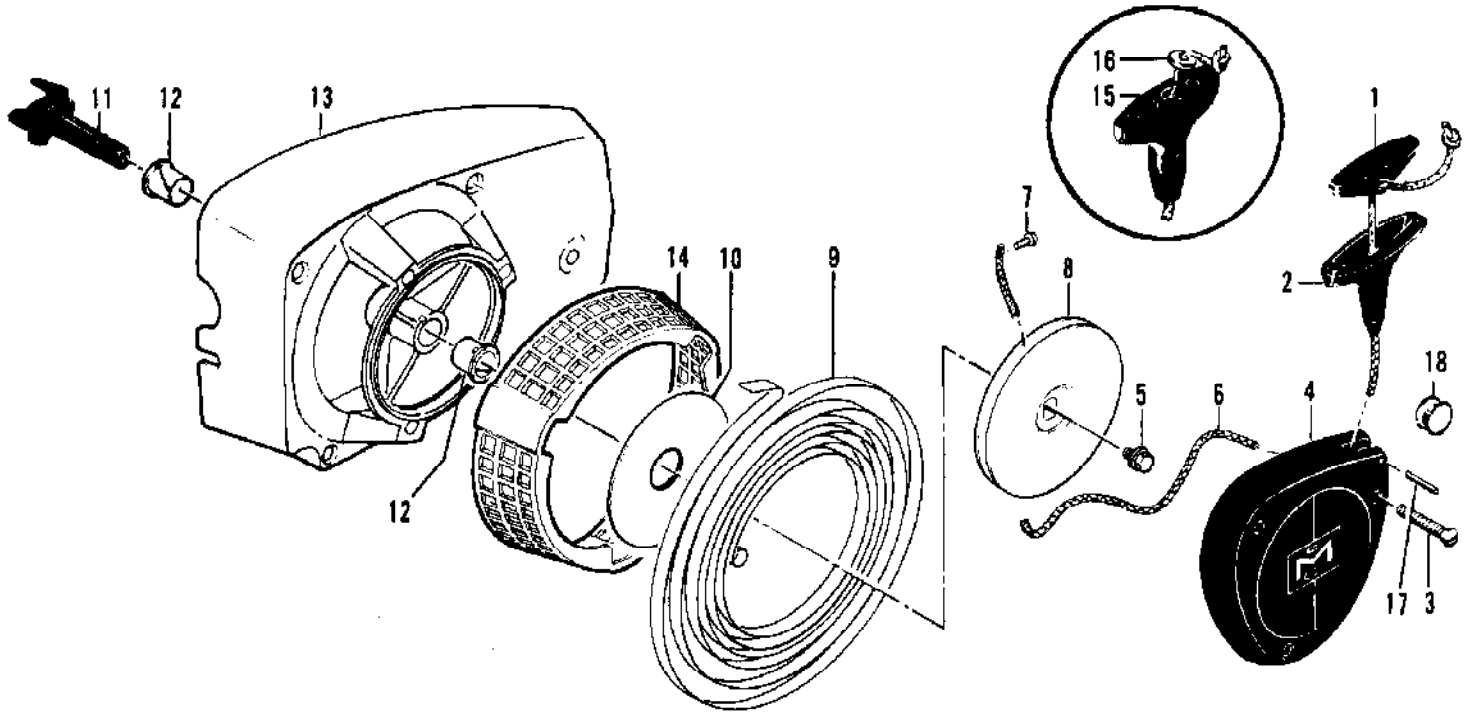

Ref #	Part Number	Qty	Description
	85720	1	Carburetor Assy
1	67501	4	Screw - Pump cover
2	83760	1	Cover - Pump
3	67495	1	Gasket - Cover
4	67498	1	Diaphragm - Check valve
5	83114	1	Diaphragm - Fuel pump
6	47690	3	Screw - Plate
7	83762	1	Plate - Throttle
8	67489	1	Clip - Shaft
9	67486	1	Shaft Assy - Throttle
10	85981	1	Spring - Throttle shaft
11	67490	1	Plate - Choke
12	67488	1	Shaft Assy - Choke
13	100302	1	Ball - Choke friction
14	67504	1	Spring - Choke friction
15	68104	1	Needle - High speed
16	68105	1	Needle - Idle
17	68106	1	Screw - Idle speed
18	67502	1	Spring - Needle
19	70798	4	Screw - Diaphragm cover
20	83761	1	Cover - Diaphragm
21	67499	1	Diaphragm - Metering
22	67496	1	Gasket - Diaphragm
23	67500	1	Screw - Lever pin
24	67508	1	Pin - Lever
25	67509	1	Lever - Metering
26	67503	1	Spring - Lever
27	67491	1	Valve - Needle
28	71690	1	Plug - 3/8
29	69506	1	Plug - 5/16
30	83758	1	Kit - Valve & Seat Assy
31	67507	1	Screen - Fuel
	67482		Gasket Set
	83764		Repair Kit

Ref #	Part Number	Qty	Description
	91278	1	CHAIN BRAKE Assembly
1	102500	1	Screw - Pan hd 10-24 x 1/2
2	91273	1	Washer - Special
3	91251A	1	Lever Assembly
4	91239	1	Spring
5	91235A	1	Latch Assembly
6	105738	1	Screw - Skt hd 1/4-20 x 7/8
7	91274	2	Washer - Special
8	91238A	1	Band
9	91249	1	Housing Assembly
10	110527	1	Screw - Fil hd 10-24 x 2-3/4
11	110264	1	Washer - #10
12	61705	1	Nut - Bar adjusting
13	100002	1	Washer - #10
14	102067	1	Nut - Hx 10-24
15	91246	1	Pin - Lever pivot
16	91245	1	Washer - Thrust

Ref #	Part Number	Qty	Description
1	84530	1	Clutch Guard Asy
2	102067	1	Nut - Hx 10-24
3	110387	1	Washer - Wavey
4	100002	1	Washer #10
5	61705	1	Nut - Bar adjustment
6	110264	1	Washer - #10
7	102144	1	Screw - Bar adjustment