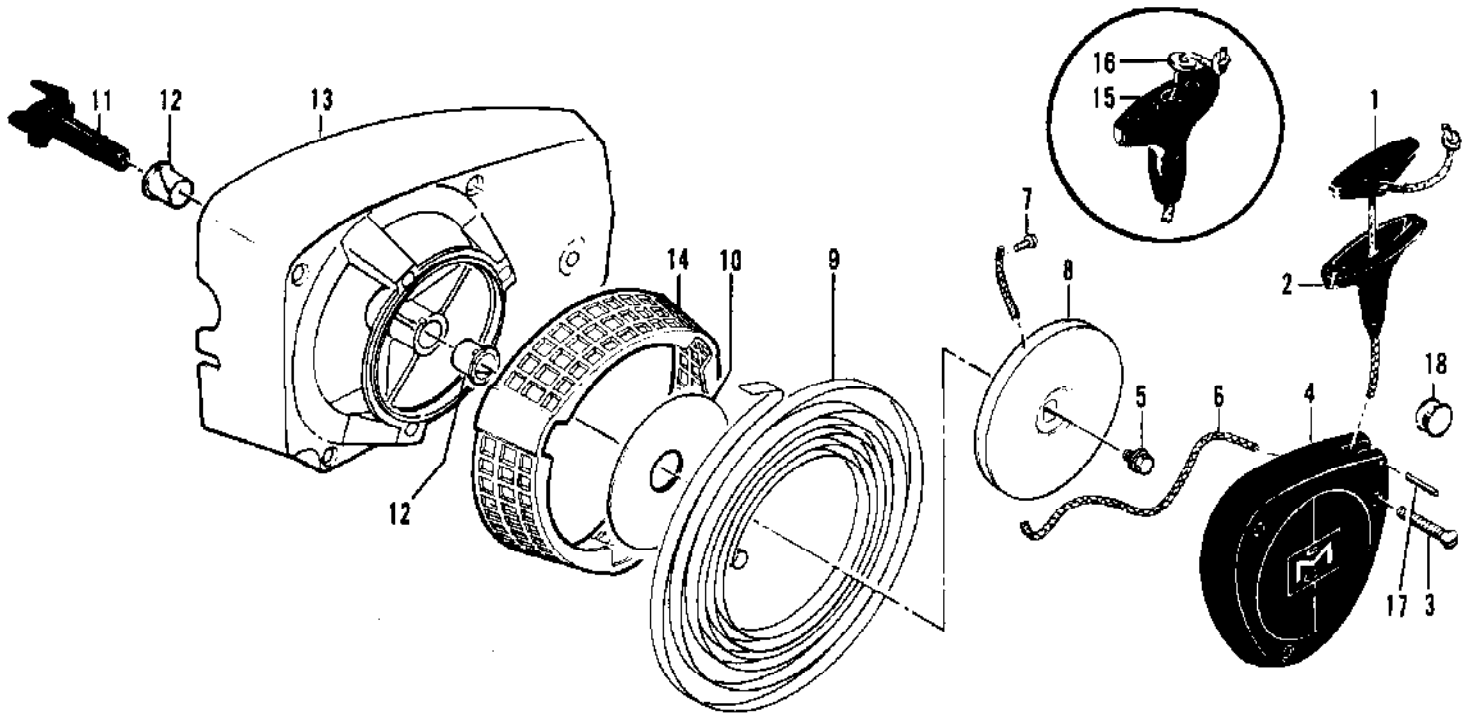

Ref #	Part Number	Qty	Description
	85720	1	Carburetor Assy
1	67501	4	Screw - Pump cover
2	83760	1	Cover - Pump
3	67495	1	Gasket - Cover
4	67498	1	Diaphragm - Check valve
5	83114	1	Diaphragm - Fuel pump
6	47690	3	Screw - Plate
7	83762	1	Plate - Throttle
8	67489	1	Clip - Shaft
9	67486	1	Shaft Assy - Throttle
10	85981	1	Spring - Throttle shaft
11	67490	1	Plate - Choke
12	67488	1	Shaft Assy - Choke
13	100302	1	Ball - Choke friction
14	67504	1	Spring - Choke friction
15	68104	1	Needle - High speed
16	68105	1	Needle - Idle
17	68106	1	Screw - Idle speed
18	67502	1	Spring - Needle
19	70798	4	Screw - Diaphragm cover
20	83761	1	Cover - Diaphragm
21	67499	1	Diaphragm - Metering
22	67496	1	Gasket - Diaphragm
23	67500	1	Screw - Lever pin
24	67508	1	Pin - Lever
25	67509	1	Lever - Metering
26	67503	1	Spring - Lever
27	67491	1	Valve - Needle
28	71690	1	Plug - 3/8
29	69506	1	Plug - 5/16
30	83758	1	Kit - Valve & Seat Assy
31	67507	1	Screen - Fuel
	67482		Gasket Set
	83764		Repair Kit

Ref #	Part Number	Qty	Description
	91278	1	CHAIN BRAKE Assembly
1	102500	1	Screw - Pan hd 10-24 x 1/2
2	91273	1	Washer - Special
3	91251A	1	Lever Assembly
4	91239	1	Spring
5	91235A	1	Latch Assembly
6	105738	1	Screw - Skt hd 1/4-20 x 7/8
7	91274	2	Washer - Special
8	91238A	1	Band
9	91249	1	Housing Assembly
10	110527	1	Screw - Fil hd 10-24 x 2-3/4
11	110264	1	Washer - #10
12	61705	1	Nut - Bar adjusting
13	100002	1	Washer - #10
14	102067	1	Nut - Hx 10-24
15	91246	1	Pin - Lever pivot
16	91245	1	Washer - Thrust

Ref #	Part Number	Qty	Description
1	84530	1	Clutch Guard Asy
2	102067	1	Nut - Hx 10-24
3	110387	1	Washer - Wavey
4	100002	1	Washer #10
5	61705	1	Nut - Bar adjustment
6	110264	1	Washer - #10
7	102144	1	Screw - Bar adjustment