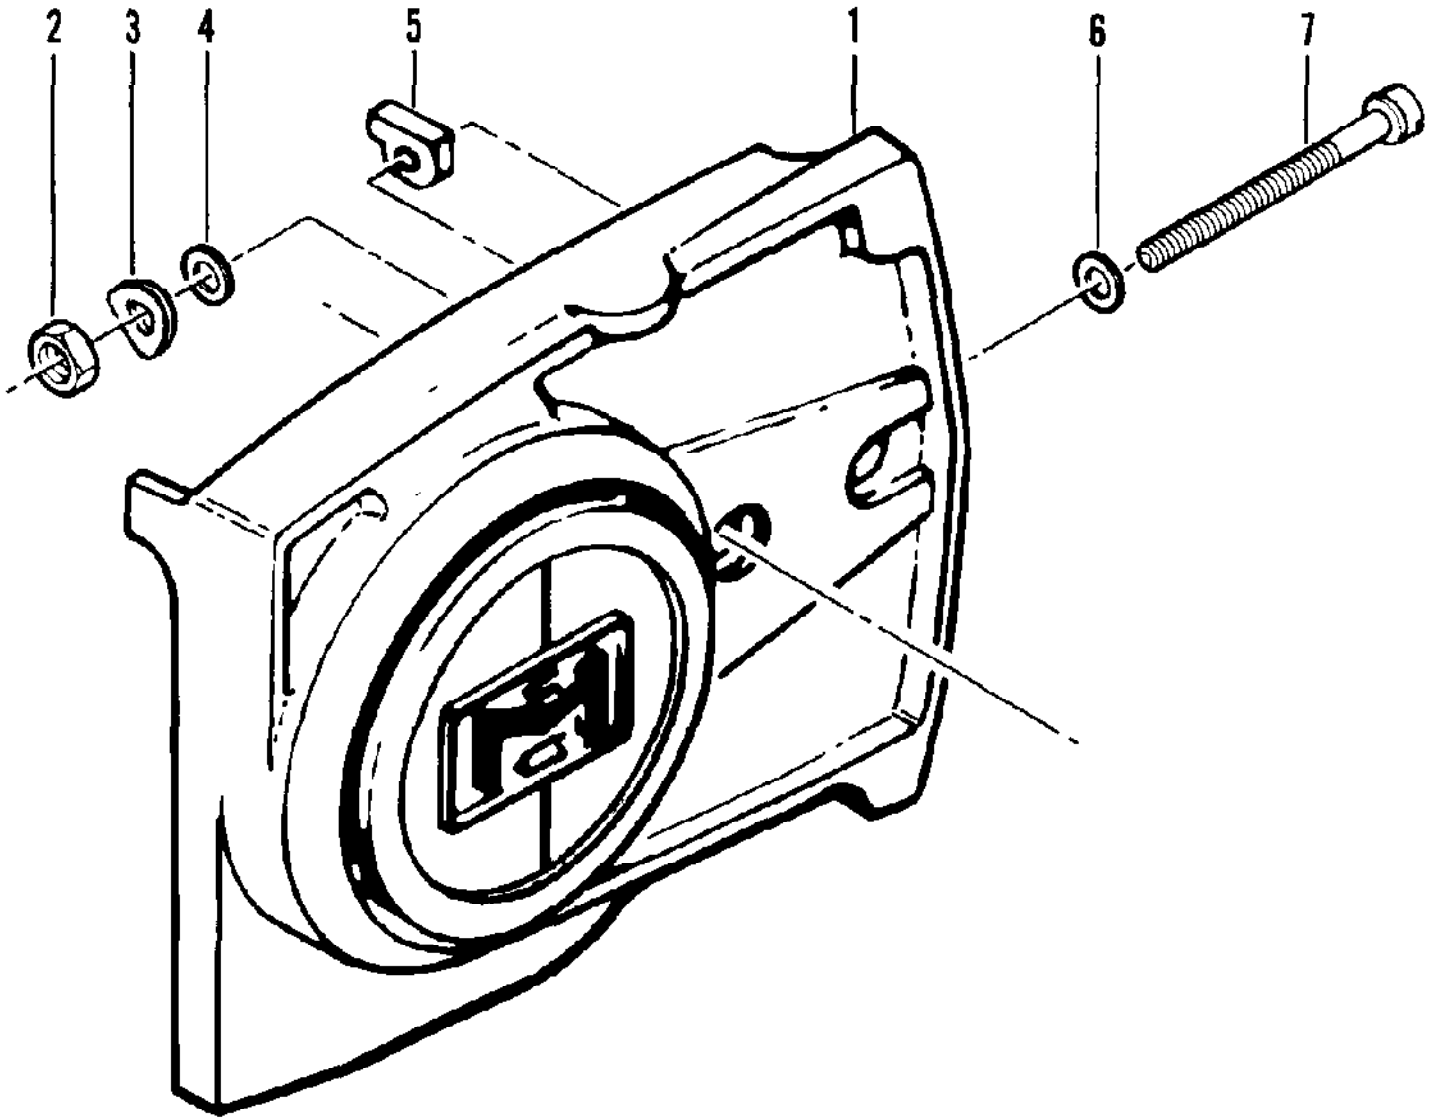

No  
Diagram  
Available  
  
Parts List  
Only

Ref #	Part Number	Qty	Description
	63541		Bar - 16" Mac 10
	62556N		Chain Asy - 16" PM 358
	86780N		Chain Asy - 16" PM 378
	87143N		Chain Asy - 16" SM 378
	89909N		Chain Asy - 16" SPR 378G
	89502		Bar - 16" Mac 10
	89521N		Chain Asy - 16" PM 350
	91090A		Bar - 16" Sprocket Nose
	87301N		Chain Asy - 16" SM 370
	88167N		Chain Asy - 16" PM 370G
	69210		Piston Asy - .020 in. oversize
	62813		Ring Set - Piston .020 in. oversize
	69211		Piston Asy - .030 in. oversize
	62812		Ring Set - Piston .030 in. oversize
	84453		Kit - Piston Tool
	86330		Kit - Spike
	102388		Screw - Hx hd 10-24 x 5/8
	101191		Nut - Hx 10-24
	90258		Kit - Tune Up
	86419		Guide - Timing
	69191		Kit - Pressure Test Adapter
	91226		Wrench - Flywheel
	63746		Wrench/Screwdriver
	68863		Kit - Pancake Reed Muffler
	89431		Kit - Spark Arrester Screen
	85933		Kit - Spark Arrester Screen
	63097		Spark Plug (Standard)
	63432		Spark Plug (Cooler)
	92896		Guard - Bar 16"
	93284		Case - Carrying

Ref #	Part Number	Qty	Description
	91278	1	CHAIN BRAKE Assembly
1	102500	1	Screw - Pan hd 10-24 x 1/2
2	91273	1	Washer - Special
3	91251A	1	Lever Assembly
4	91239	1	Spring
5	91235A	1	Latch Assembly
6	105738	1	Screw - Skt hd 1/4-20 x 7/8
7	91274	2	Washer - Special
8	91238A	1	Band
9	91249	1	Housing Assembly
10	110527	1	Screw - Fil hd 10-24 x 2-3/4
11	110264	1	Washer - #10
12	61705	1	Nut - Bar adjusting
13	100002	1	Washer - #10
14	102067	1	Nut - Hx 10-24
15	91246	1	Pin - Lever pivot
16	91245	1	Washer - Thrust

Ref #	Part Number	Qty	Description
1	84530	1	Clutch Guard Asy
2	102067	1	Nut - Hx 10-24
3	110387	1	Washer - Wavey
4	100002	1	Washer #10
5	61705	1	Nut - Bar adjustment
6	110264	1	Washer - #10
7	102144	1	Screw - Bar adjustment