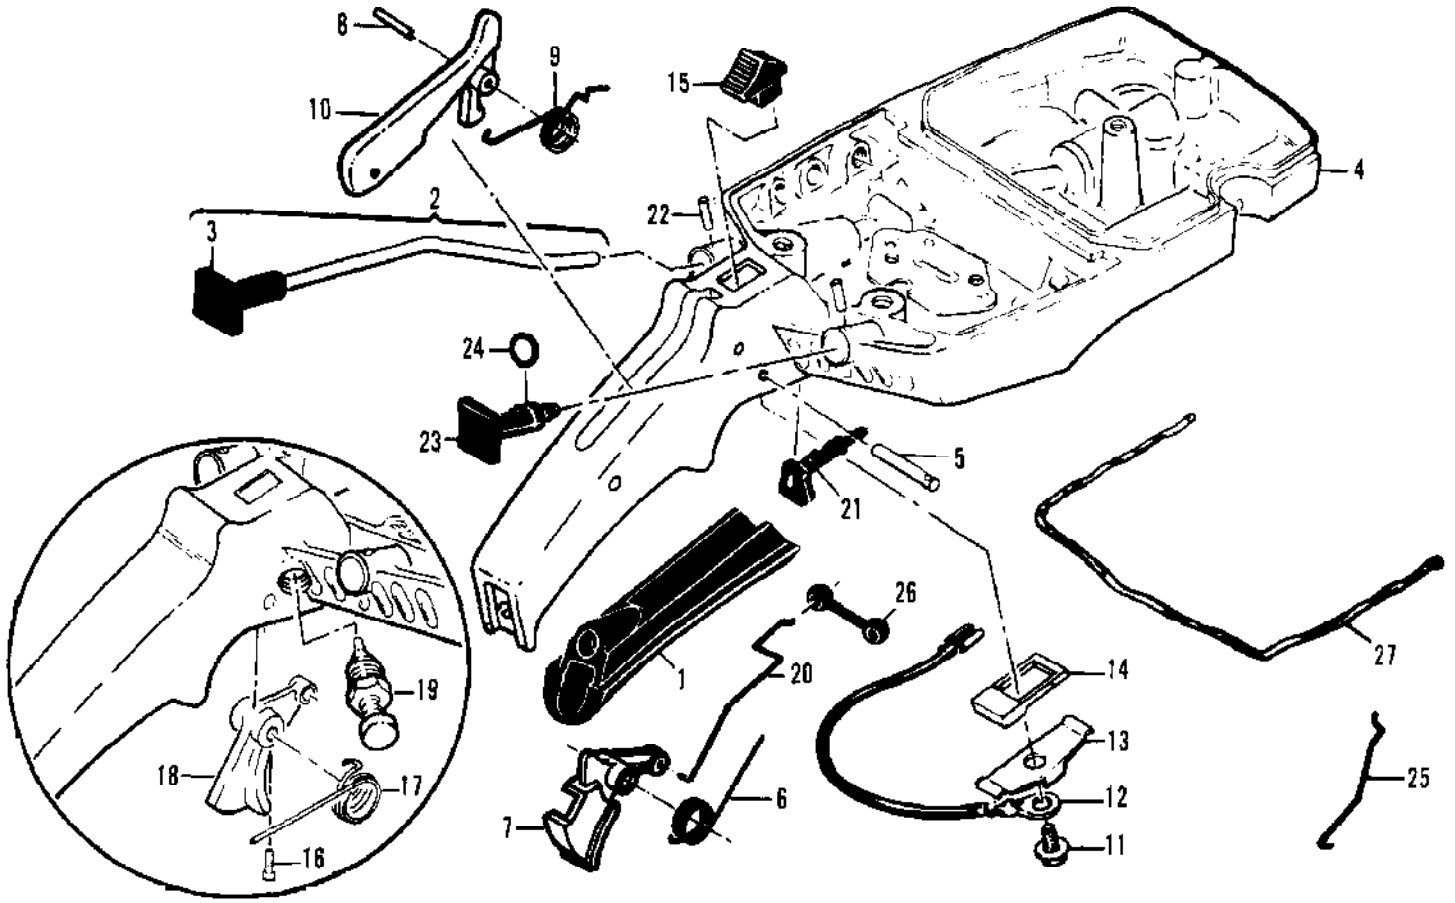

Ref #	Part Number	Qty	Description
	91278	1	CHAIN BRAKE Assembly
1	102500	1	Screw - Pan hd 10-24 x 1/2
2	91273	1	Washer - Special
3	91251A	1	Lever Assembly
4	91239	1	Spring
5	91235A	1	Latch Assembly
6	105738	1	Screw - Skt hd 1/4-20 x 7/8
7	91274	2	Washer - Special
8	91238A	1	Band
9	91249	1	Housing Assembly
10	110527	1	Screw - Fil hd 10-24 x 2-3/4
11	110264	1	Washer - #10
12	61705	1	Nut - Bar adjusting
13	100002	1	Washer - #10
14	102067	1	Nut - Hx 10-24
15	91246	1	Pin - Lever pivot
16	91245	1	Washer - Thrust

Ref #	Part Number	Qty	Description
1	84530	1	Clutch Guard Asy
2	102067	1	Nut - Hx 10-24
3	110387	1	Washer - Wavey
4	100002	1	Washer #10
5	61705	1	Nut - Bar adjustment
6	110264	1	Washer - #10
7	102144	1	Screw - Bar adjustment

Ref #	Part Number	Qty	Description
1	89320	1	Insert - Handle grip
2	64871	1	Button & Rod Assembly
3	63044	1	Button - Oiler
4	84183A	1	Kit - Fuel tank/control
5	110378	1	Pin - Roll 3/16 x 15/16
6	92152	1	Spring - Trigger
7	92151A	1	Trigger - Throttle
8	105654	1	Pin - Roll 1/8 x 7/8
9	92154	1	Spring - Trigger release
10	92153A	1	Release - Trigger
11	110706	1	Screw - Fil hd 8-18 x 1/2
12	62973A	1	Wire Asy - Stop switch
13	62451	1	Control - Switch
14	62950A	1	Base - Switch
15	68846	1	Button - Switch
16	110668	1	Screw - Fil hd 8-36 x 5/8
17	87178	1	Spring - Throttle return
18	88796	1	Trigger
19	85451	1	Latch Assembly - Throttle
20	85107	1	Rod - Throttle
21	68522A	1	Seal - Throttle rod
22	105673	2	Pin - Roll 3/32 x 9/16
23	69041	1	Button - Choke
24	105614	1	"O" Ring
25	69042	1	Rod - Choke
26	69043	1	Snubber - Rod
27	69564	1	Seal - Airbox