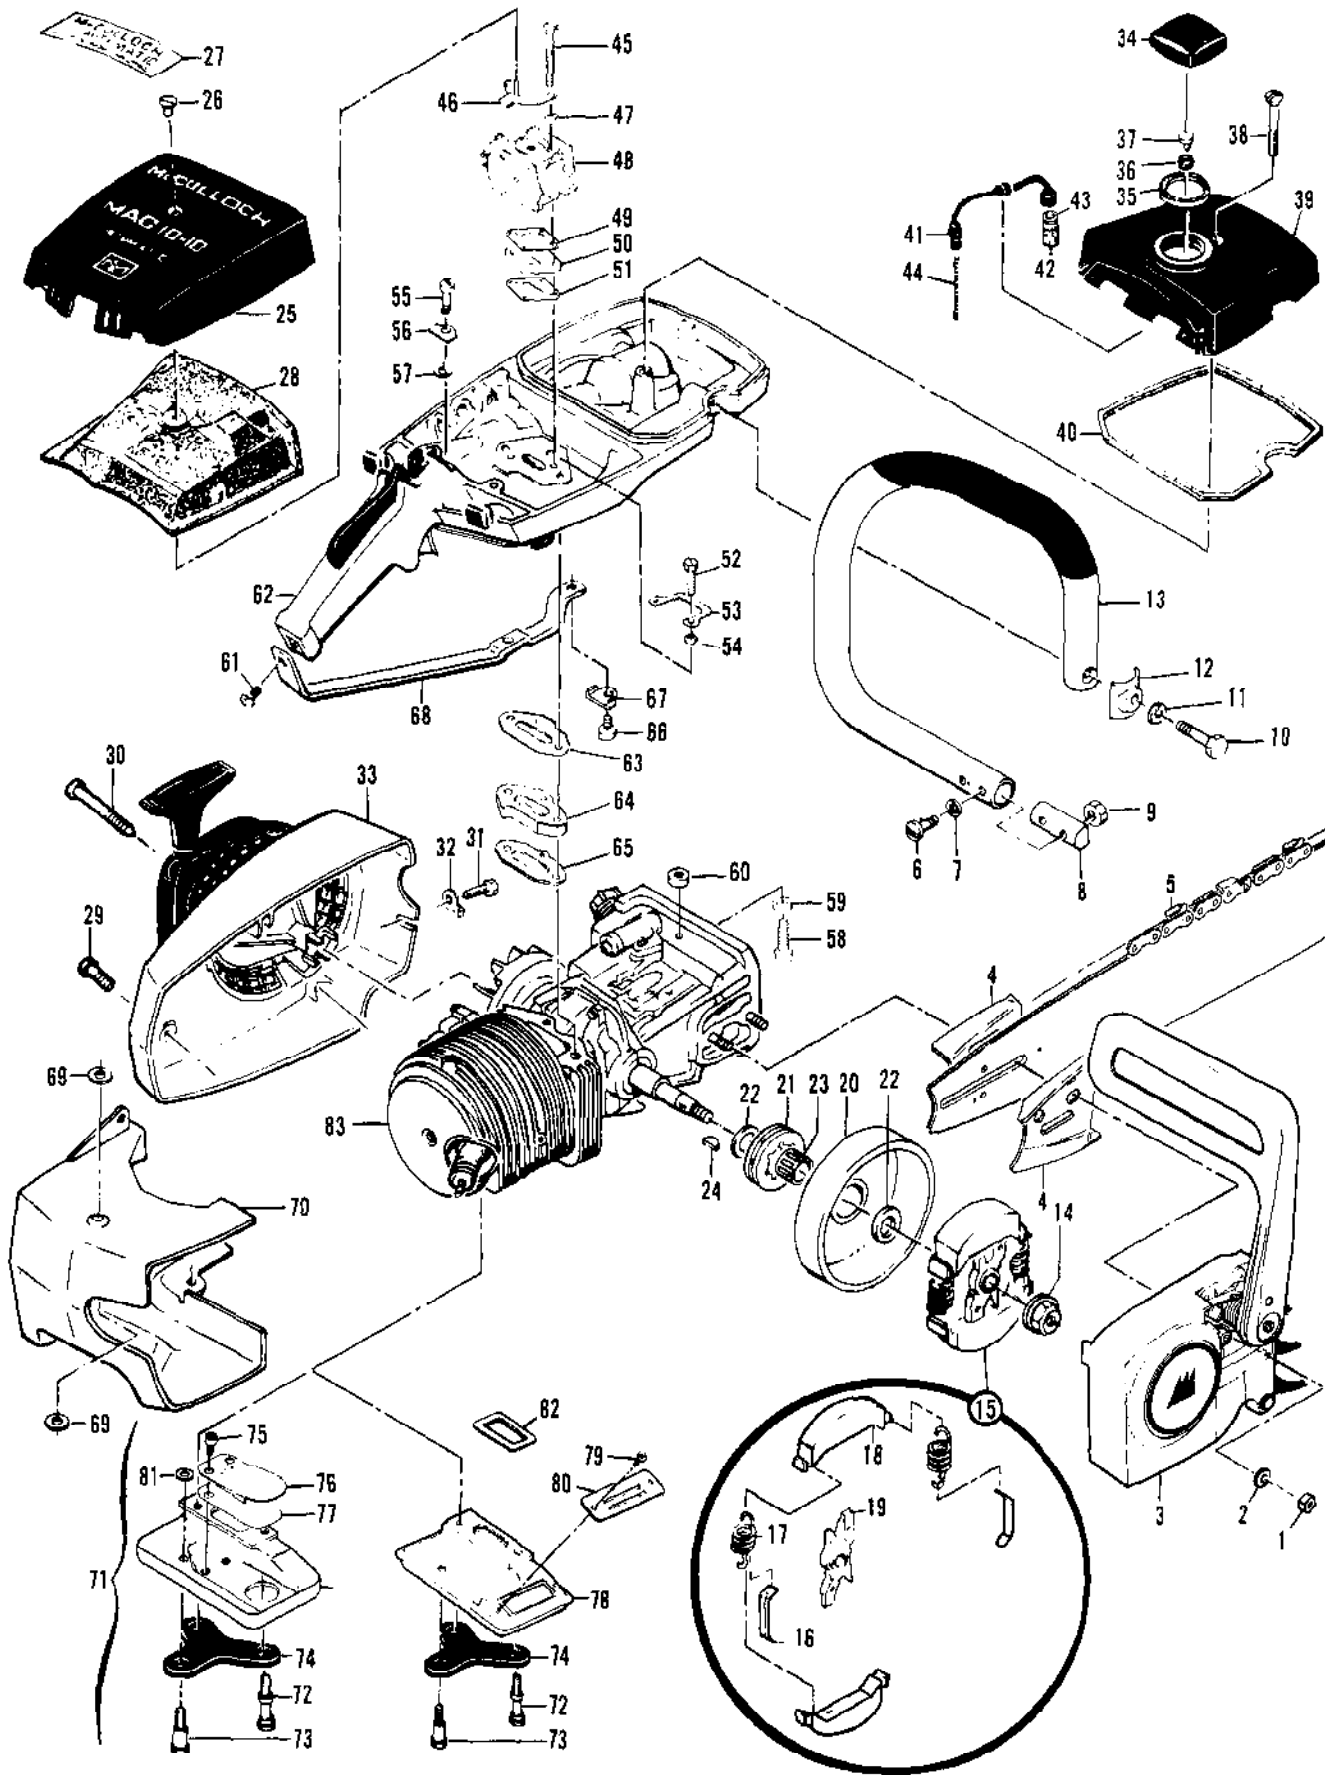

Ref #	Part Number	Qty	Description
	91278	1	CHAIN BRAKE Assembly
1	102500	1	Screw - Pan hd 10-24 x 1/2
2	91273	1	Washer - Special
3	91251A	1	Lever Assembly
4	91239	1	Spring
5	91235A	1	Latch Assembly
6	105738	1	Screw - Skt hd 1/4-20 x 7/8
7	91274	2	Washer - Special
8	91238A	1	Band
9	91249	1	Housing Assembly
10	110527	1	Screw - Fil hd 10-24 x 2-3/4
11	110264	1	Washer - #10
12	61705	1	Nut - Bar adjusting
13	100002	1	Washer - #10
14	102067	1	Nut - Hx 10-24
15	91246	1	Pin - Lever pivot
16	91245	1	Washer - Thrust

Ref #	Part Number	Qty	Description
1	84530	1	Clutch Guard Asy
2	102067	1	Nut - Hx 10-24
3	110387	1	Washer - Wavey
4	100002	1	Washer #10
5	61705	1	Nut - Bar adjustment
6	110264	1	Washer - #10
7	102144	1	Screw - Bar adjustment

Ref #	Part Number	Qty	Description
1	89320	1	Insert - Handle grip
2	64871	1	Button & Rod Assembly
3	63044	1	Button - Oiler
4	84183A	1	Kit - Fuel tank/control
5	110378	1	Pin - Roll 3/16 x 15/16
6	92152	1	Spring - Trigger
7	92151A	1	Trigger - Throttle
8	105654	1	Pin - Roll 1/8 x 7/8
9	92154	1	Spring - Trigger release
10	92153A	1	Release - Trigger
11	110706	1	Screw - Fil hd 8-18 x 1/2
12	62973A	1	Wire Asy - Stop switch
13	62451	1	Control - Switch
14	62950A	1	Base - Switch
15	68846	1	Button - Switch
16	110668	1	Screw - Fil hd 8-36 x 5/8
17	87178	1	Spring - Throttle return
18	88796	1	Trigger
19	85451	1	Latch Assembly - Throttle
20	85107	1	Rod - Throttle
21	68522A	1	Seal - Throttle rod
22	105673	2	Pin - Roll 3/32 x 9/16
23	69041	1	Button - Choke
24	105614	1	"O" Ring
25	69042	1	Rod - Choke
26	69043	1	Snubber - Rod
27	69564	1	Seal - Airbox