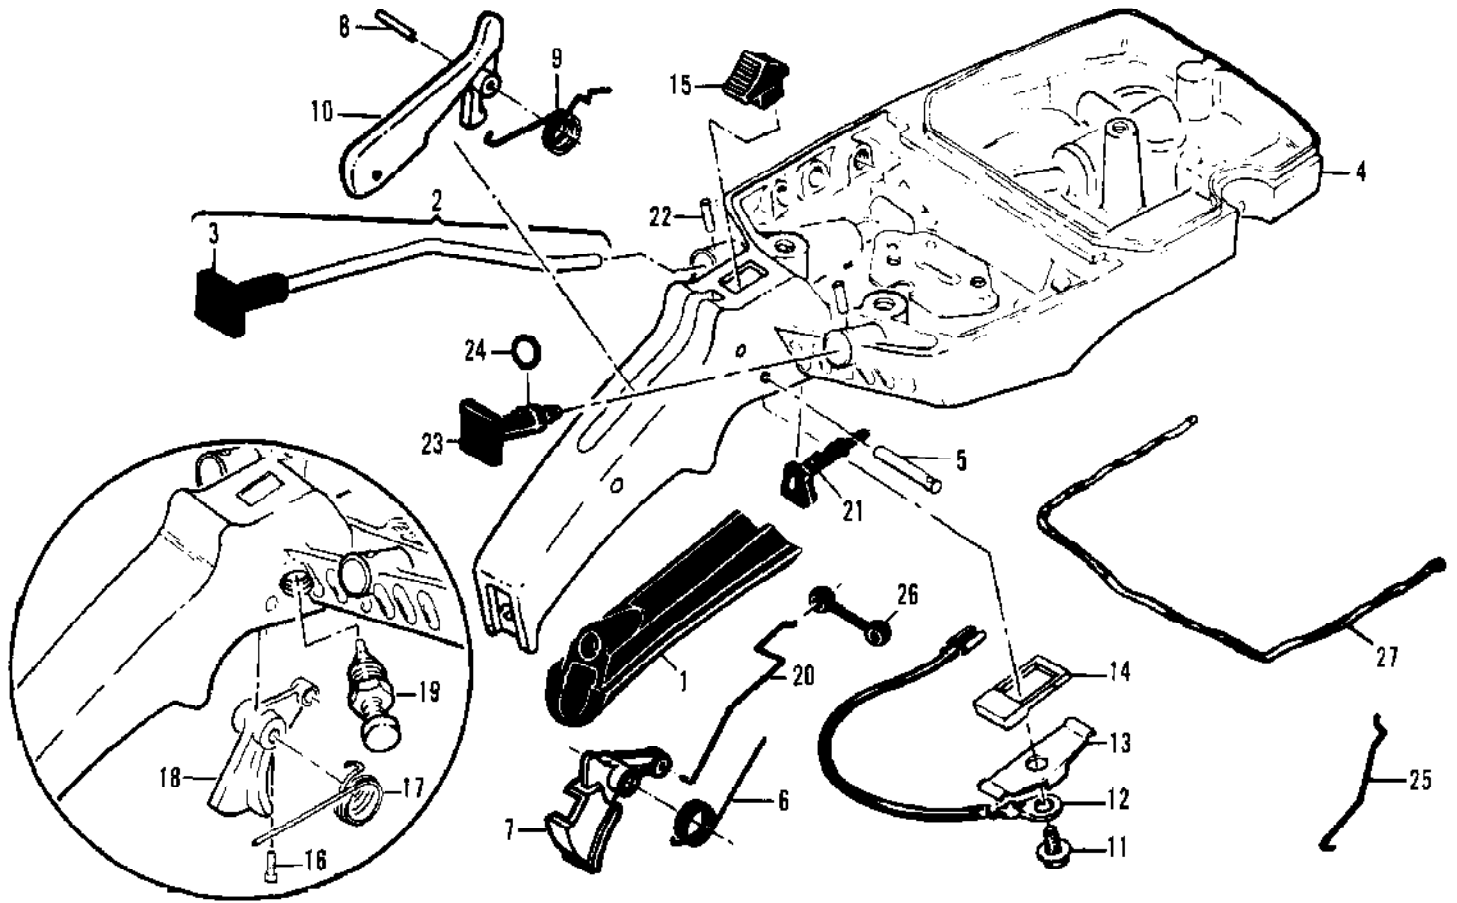

Ref #	Part Number	Qty	Description
	91278	1	CHAIN BRAKE Assembly
1	102500	1	Screw - Pan hd 10-24 x 1/2
2	91273	1	Washer - Special
3	91251A	1	Lever Assembly
4	91239	1	Spring
5	91235A	1	Latch Assembly
6	105738	1	Screw - Skt hd 1/4-20 x 7/8
7	91274	2	Washer - Special
8	91238A	1	Band
9	91249	1	Housing Assembly
10	110527	1	Screw - Fil hd 10-24 x 2-3/4
11	110264	1	Washer - #10
12	61705	1	Nut - Bar adjusting
13	100002	1	Washer - #10
14	102067	1	Nut - Hx 10-24
15	91246	1	Pin - Lever pivot
16	91245	1	Washer - Thrust

Ref #	Part Number	Qty	Description
1	84530	1	Clutch Guard Asy
2	102067	1	Nut - Hx 10-24
3	110387	1	Washer - Wavey
4	100002	1	Washer #10
5	61705	1	Nut - Bar adjustment
6	110264	1	Washer - #10
7	102144	1	Screw - Bar adjustment

Ref #	Part Number	Qty	Description
1	89320	1	Insert - Handle grip
2	64871	1	Button & Rod Assembly
3	63044	1	Button - Oiler
4	84183A	1	Kit - Fuel tank/control
5	110378	1	Pin - Roll 3/16 x 15/16
6	92152	1	Spring - Trigger
7	92151A	1	Trigger - Throttle
8	105654	1	Pin - Roll 1/8 x 7/8
9	92154	1	Spring - Trigger release
10	92153A	1	Release - Trigger
11	110706	1	Screw - Fil hd 8-18 x 1/2
12	62973A	1	Wire Asy - Stop switch
13	62451	1	Control - Switch
14	62950A	1	Base - Switch
15	68846	1	Button - Switch
16	110668	1	Screw - Fil hd 8-36 x 5/8
17	87178	1	Spring - Throttle return
18	88796	1	Trigger
19	85451	1	Latch Assembly - Throttle
20	85107	1	Rod - Throttle
21	68522A	1	Seal - Throttle rod
22	105673	2	Pin - Roll 3/32 x 9/16
23	69041	1	Button - Choke
24	105614	1	"O" Ring
25	69042	1	Rod - Choke
26	69043	1	Snubber - Rod
27	69564	1	Seal - Airbox