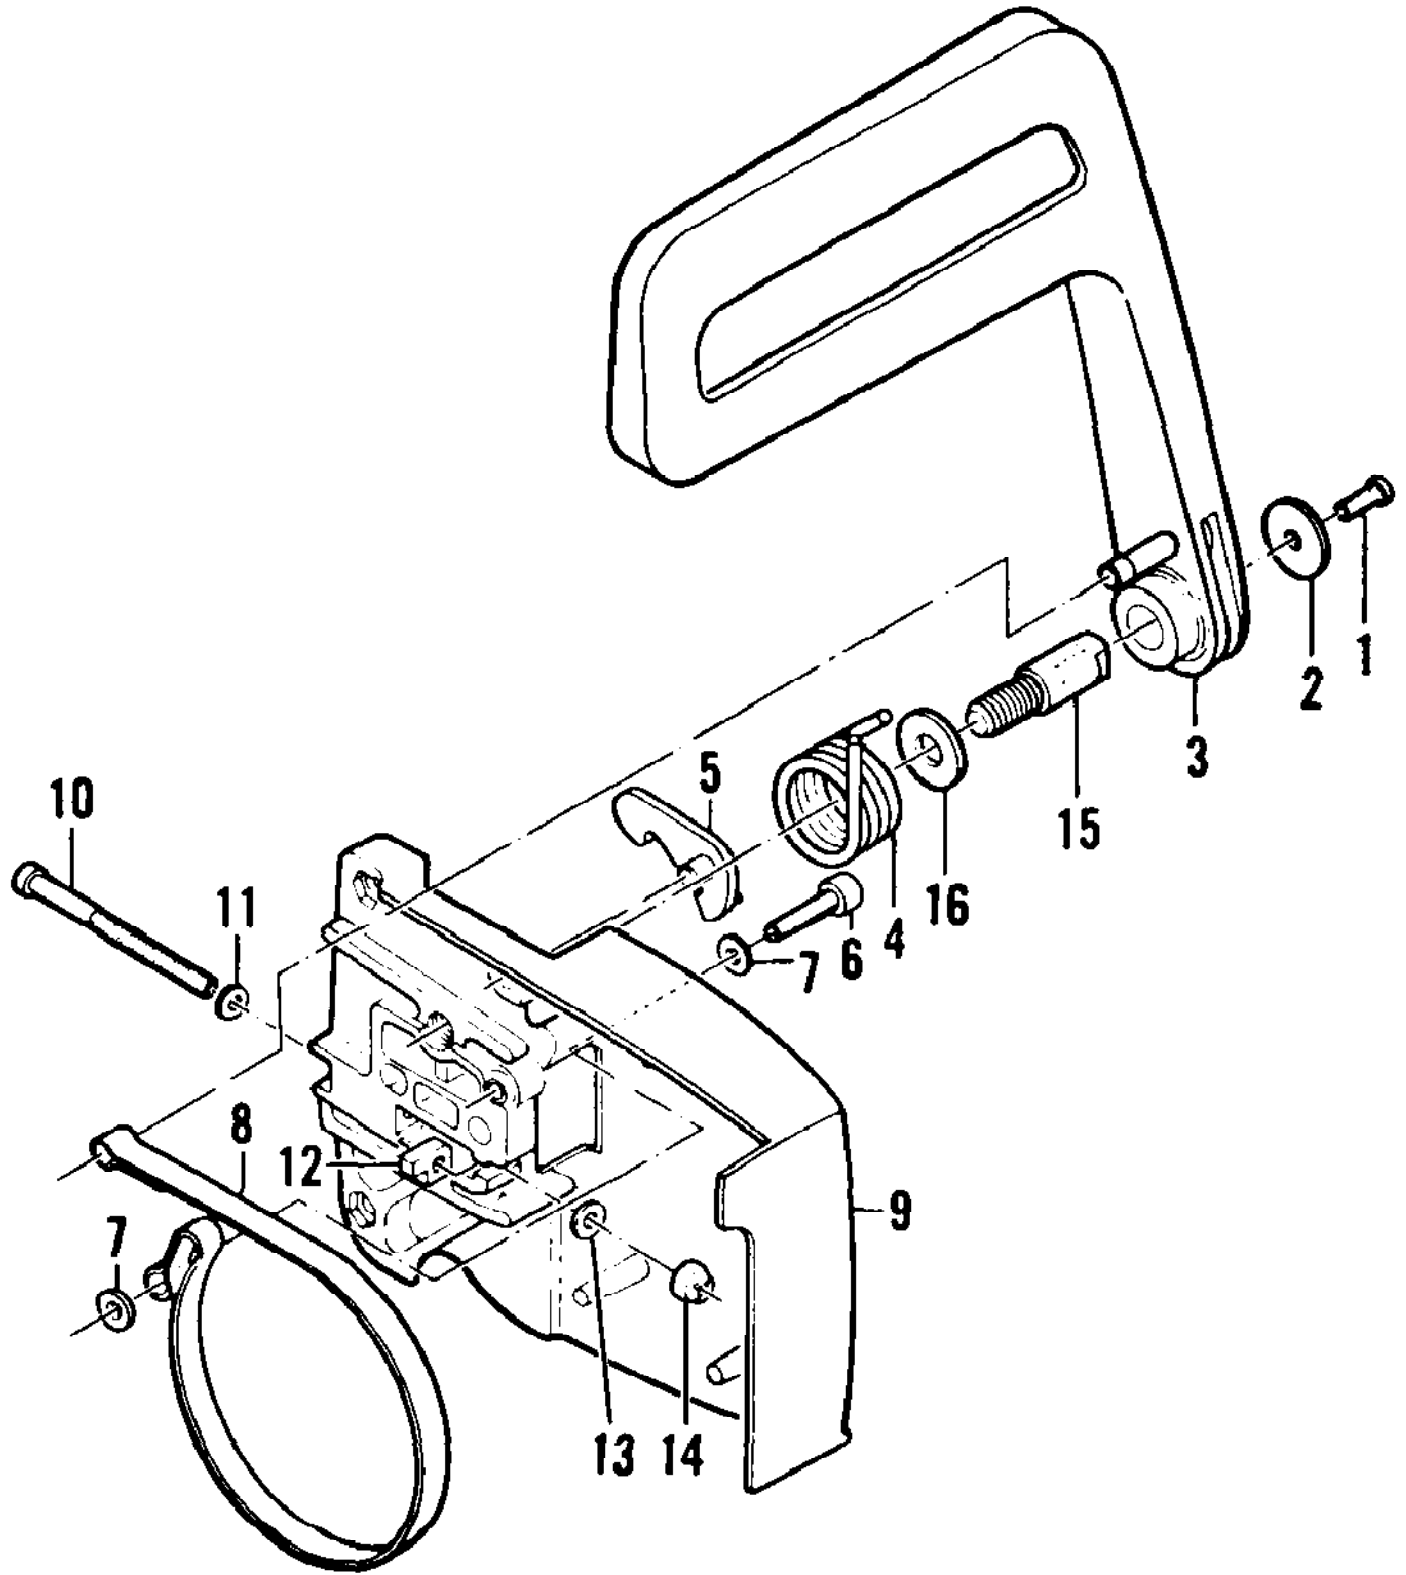

Ref #	Part Number	Qty	Description
	85720	1	Carburetor Assy
1	67501	4	Screw - Pump cover
2	83760	1	Cover - Pump
3	67495	1	Gasket - Cover
4	67498	1	Diaphragm - Check valve
5	83114	1	Diaphragm - Fuel pump
6	47690	3	Screw - Plate
7	83762	1	Plate - Throttle
8	67489	1	Clip - Shaft
9	67486	1	Shaft Assy - Throttle
10	85981	1	Spring - Throttle shaft
11	67490	1	Plate - Choke
12	67488	1	Shaft Assy - Choke
13	100302	1	Ball - Choke friction
14	67504	1	Spring - Choke friction
15	68104	1	Needle - High speed
16	68105	1	Needle - Idle
17	68106	1	Screw - Idle speed
18	67502	1	Spring - Needle
19	70798	4	Screw - Diaphragm cover
20	83761	1	Cover - Diaphragm
21	67499	1	Diaphragm - Metering
22	67496	1	Gasket - Diaphragm
23	67500	1	Screw - Lever pin
24	67508	1	Pin - Lever
25	67509	1	Lever - Metering
26	67503	1	Spring - Lever
27	67491	1	Valve - Needle
28	71690	1	Plug - 3/8
29	69506	1	Plug - 5/16
30	83758	1	Kit - Valve & Seat Assy
31	67507	1	Screen - Fuel
	67482		Gasket Set
	83764		Repair Kit

Ref #	Part Number	Qty	Description
	91278	1	CHAIN BRAKE Assembly
1	102500	1	Screw - Pan hd 10-24 x 1/2
2	91273	1	Washer - Special
3	91251A	1	Lever Assembly
4	91239	1	Spring
5	91235A	1	Latch Assembly
6	105738	1	Screw - Skt hd 1/4-20 x 7/8
7	91274	2	Washer - Special
8	91238A	1	Band
9	91249	1	Housing Assembly
10	110527	1	Screw - Fil hd 10-24 x 2-3/4
11	110264	1	Washer - #10
12	61705	1	Nut - Bar adjusting
13	100002	1	Washer - #10
14	102067	1	Nut - Hx 10-24
15	91246	1	Pin - Lever pivot
16	91245	1	Washer - Thrust

Ref #	Part Number	Qty	Description
1	84530	1	Clutch Guard Asy
2	102067	1	Nut - Hx 10-24
3	110387	1	Washer - Wavey
4	100002	1	Washer #10
5	61705	1	Nut - Bar adjustment
6	110264	1	Washer - #10
7	102144	1	Screw - Bar adjustment