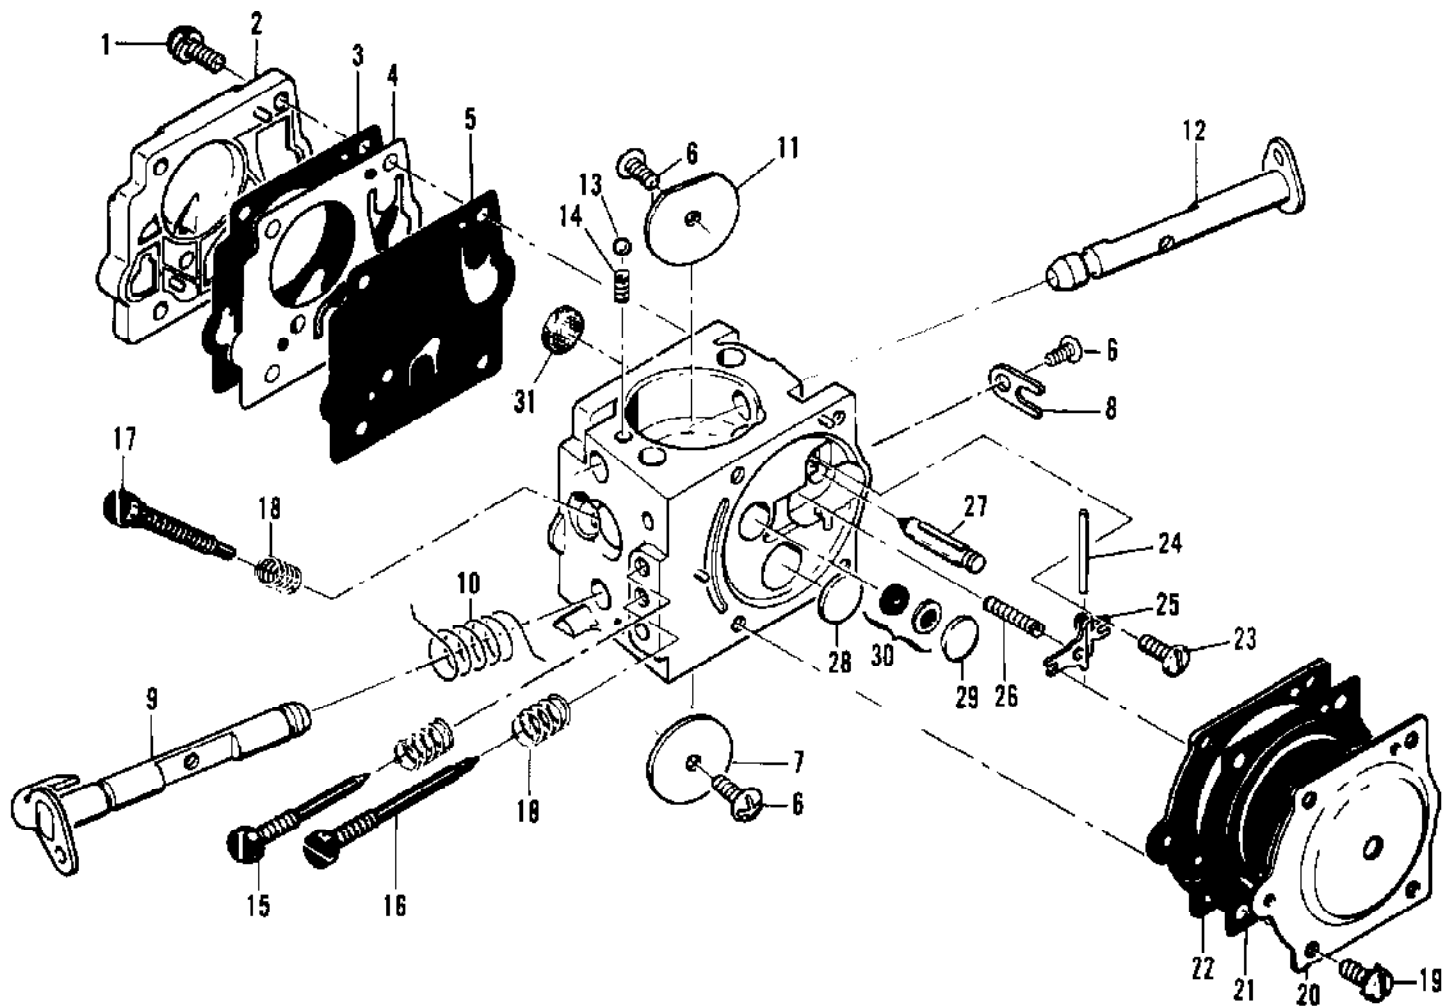

Ref #	Part Number	Qty	Description
	85720	1	Carburetor Assy
1	67501	4	Screw - Pump cover
2	83760	1	Cover - Pump
3	67495	1	Gasket - Cover
4	67498	1	Diaphragm - Check valve
5	83114	1	Diaphragm - Fuel pump
6	47690	3	Screw - Plate
7	83762	1	Plate - Throttle
8	67489	1	Clip - Shaft
9	67486	1	Shaft Assy - Throttle
10	85981	1	Spring - Throttle shaft
11	67490	1	Plate - Choke
12	67488	1	Shaft Assy - Choke
13	100302	1	Ball - Choke friction
14	67504	1	Spring - Choke friction
15	68104	1	Needle - High speed
16	68105	1	Needle - Idle
17	68106	1	Screw - Idle speed
18	67502	1	Spring - Needle
19	70798	4	Screw - Diaphragm cover
20	83761	1	Cover - Diaphragm
21	67499	1	Diaphragm - Metering
22	67496	1	Gasket - Diaphragm
23	67500	1	Screw - Lever pin
24	67508	1	Pin - Lever
25	67509	1	Lever - Metering
26	67503	1	Spring - Lever
27	67491	1	Valve - Needle
28	71690	1	Plug - 3/8
29	69506	1	Plug - 5/16
30	83758	1	Kit - Valve & Seat Assy
31	67507	1	Screen - Fuel
	67482		Gasket Set
	83764		Repair Kit