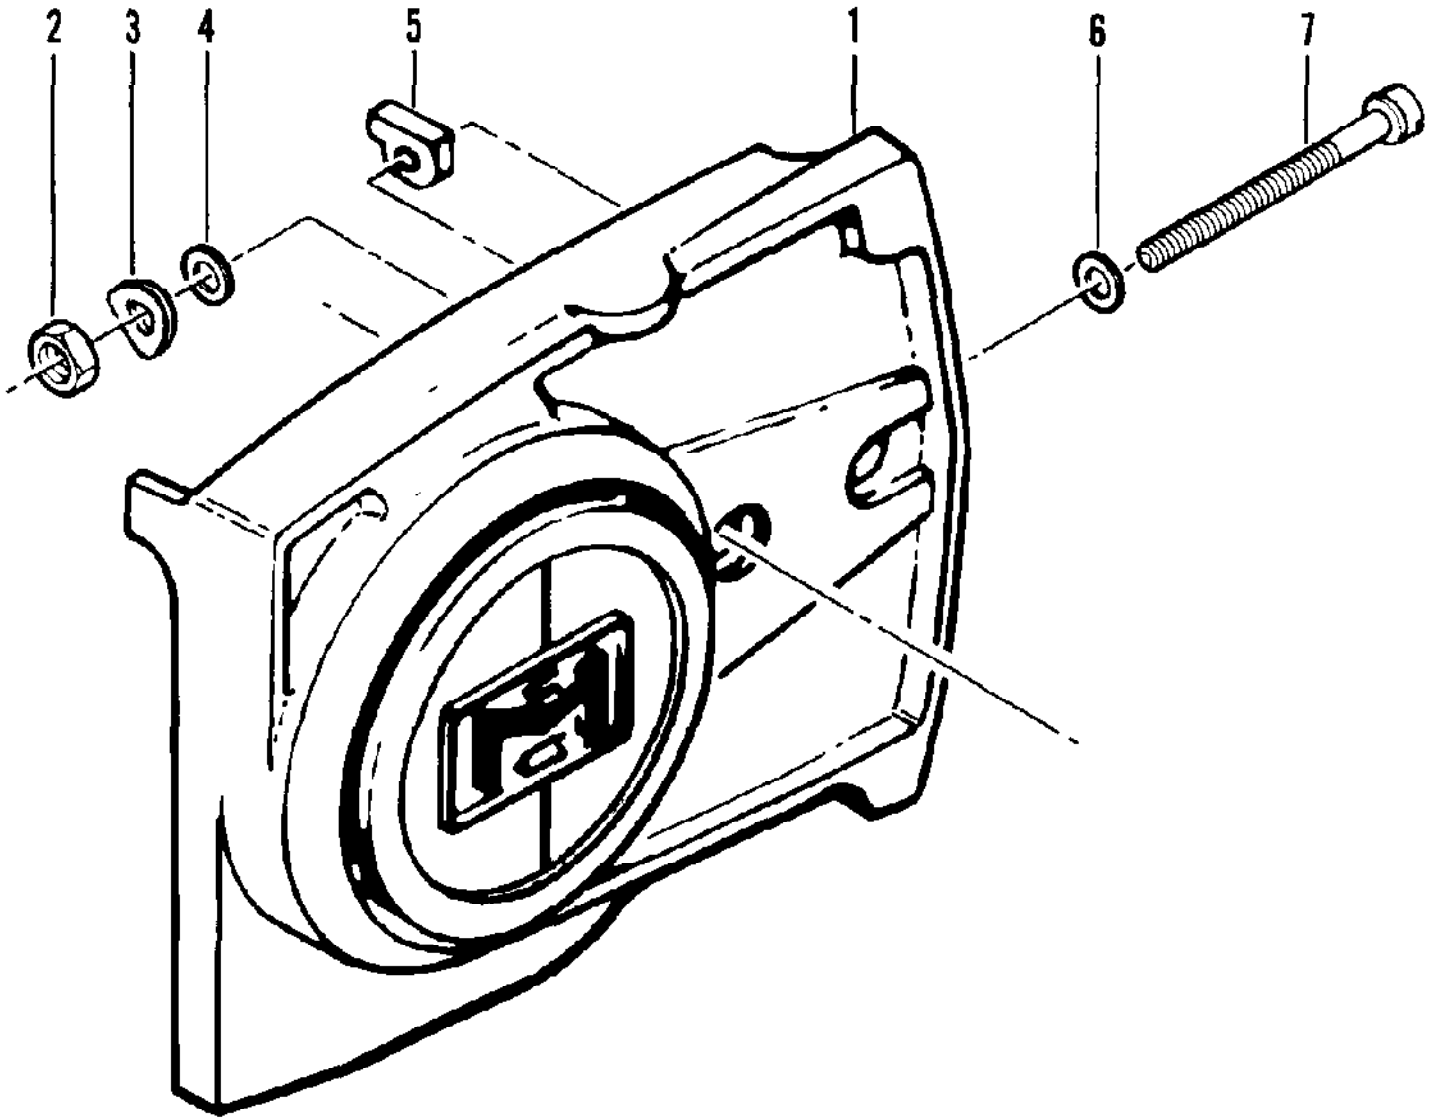

No  
Diagram  
Available  
  
Parts List  
Only

Ref #	Part Number	Qty	Description
	63541		Bar - 16" Mac 10
	62556N		Chain Asy - 16" PM 358
	86780N		Chain Asy - 16" PM 378
	87143N		Chain Asy - 16" SM 378
	89909N		Chain Asy - 16" SPR 378G
	89502		Bar - 16" Mac 10
	89521N		Chain Asy - 16" PM 350
	91090A		Bar - 16" Sprocket Nose
	87301N		Chain Asy - 16" SM 370
	88167N		Chain Asy - 16" PM 370G
	69210		Piston Asy - .020 in. oversize
	62813		Ring Set - Piston .020 in. oversize
	69211		Piston Asy - .030 in. oversize
	62812		Ring Set - Piston .030 in. oversize
	84453		Kit - Piston Tool
	86330		Kit - Spike
	102388		Screw - Hx hd 10-24 x 5/8
	101191		Nut - Hx 10-24
	90258		Kit - Tune Up
	86419		Guide - Timing
	69191		Kit - Pressure Test Adapter
	91226		Wrench - Flywheel
	63746		Wrench/Screwdriver
	68863		Kit - Pancake Reed Muffler
	89431		Kit - Spark Arrester Screen
	85933		Kit - Spark Arrester Screen
	63097		Spark Plug (Standard)
	63432		Spark Plug (Cooler)
	92896		Guard - Bar 16"
	93284		Case - Carrying

Ref #	Part Number	Qty	Description
	91278	1	CHAIN BRAKE Assembly
1	102500	1	Screw - Pan hd 10-24 x 1/2
2	91273	1	Washer - Special
3	91251A	1	Lever Assembly
4	91239	1	Spring
5	91235A	1	Latch Assembly
6	105738	1	Screw - Skt hd 1/4-20 x 7/8
7	91274	2	Washer - Special
8	91238A	1	Band
9	91249	1	Housing Assembly
10	110527	1	Screw - Fil hd 10-24 x 2-3/4
11	110264	1	Washer - #10
12	61705	1	Nut - Bar adjusting
13	100002	1	Washer - #10
14	102067	1	Nut - Hx 10-24
15	91246	1	Pin - Lever pivot
16	91245	1	Washer - Thrust

Ref #	Part Number	Qty	Description
1	84530	1	Clutch Guard Asy
2	102067	1	Nut - Hx 10-24
3	110387	1	Washer - Wavey
4	100002	1	Washer #10
5	61705	1	Nut - Bar adjustment
6	110264	1	Washer - #10
7	102144	1	Screw - Bar adjustment