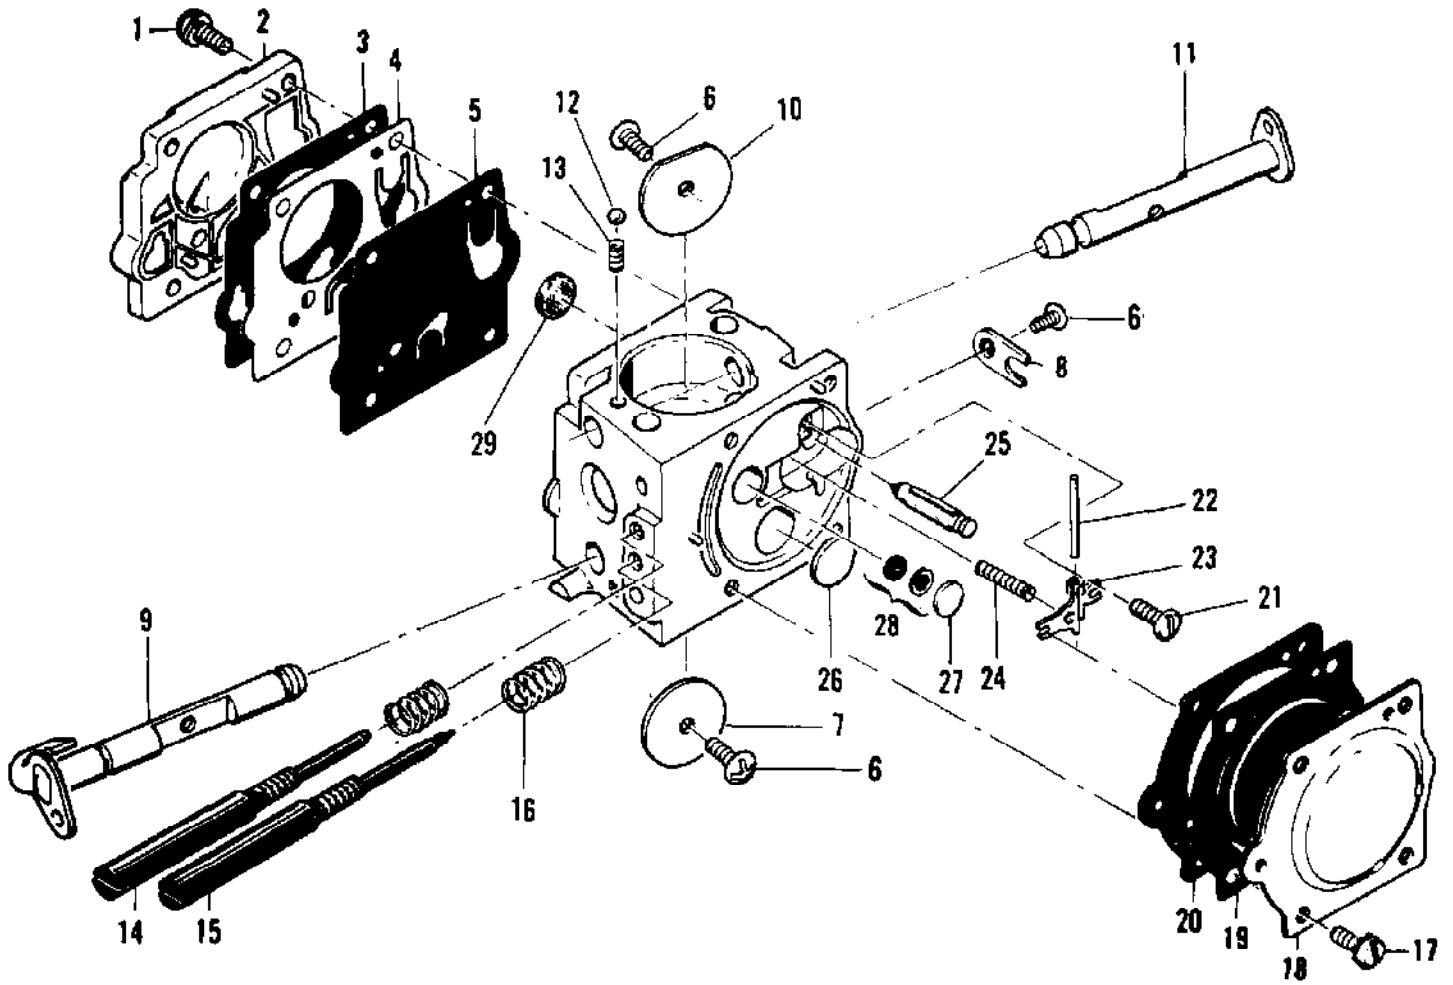

Ref #	Part Number	Qty	Description
	91121	1	Carburetor Asy (HS 165A)
1	52933	4	Screw - Pump cover
2	66628	1	Cover - Pump
3	66629	1	Gasket - Pump cover
4	66630	1	Diaphragm - Fuel pump
5	48780	1	Screw - Throttle shaft clip
6	66646	1	Clip - Throttle shaft
7	48780	1	Screw - Throttle plate
8	51720	1	Plate - Throttle
9	87922	1	Shaft Asy - Throttle
10	67136	1	Spring - Throttle shaft
11	65856	1	Plate - Choke
12	83725	1	Shaft Asy - Choke
13	100071	1	Ball - Choke friction
14	48759	1	Spring - Choke friction
15	88768	1	Needle - Idle mixture
16	66626	1	Spring - Idle
17	51721	4	Screw -Diaphragm cover
18	83724	1	Cover - Diaphragm
19	66632	1	Diaphragm - Metering
20	66633	1	Gasket - Diaphragm
21	66644	1	Screw - Inlet lever pin
22	66636	1	Pin - Inlet lever
23	66638	1	Lever - Inlet
24	66404	1	Spring - Inlet lever
25	66637	1	Needle - Inlet
26	66623	1	Screen - Fuel inlet
27	88771	1	Jet - H/S fuel (029)
	88772	Alt	Jet - H/S fuel (028)
	88781	Alt	Jet - H/S fuel (027)
28	52928	1	Plug - Cup
29	66622	1	Plug - Welch
	88774		Set - Gasket
	88776		Set - Gasket & Diaphragm
	88775		Kit - Repair

Ref #	Part Number	Qty	Description
	87666	1	Carburetor - Walbro SDC 44
1	67501	4	Screw - Pump cover
2	83760	1	Cover - Pump
3	67495	1	Gasket - Cover
4	67498	1	Diaphragm - Check valve
5	83114	1	Diaphragm - Fuel pump
6	47690	3	Screw - Plate
7	83762	1	Plate - Throttle
8	67489	1	Clip - Shaft
9	67486	1	Shaft Asy - Throttle
10	67490	1	Plate - Choke
11	67488	1	Shaft Asy - Choke
12	100302	1	Ball - Choke friction
13	67504	1	Spring - Choke
14	87915	1	Needle - High speed
15	87916	1	Needle - Idle
16	67502	2	Spring - Needle
17	70798	4	Screw - Diaphragm cover
18	83761	1	Cover - Diaphragm
19	67499	1	Diaphragm - Metering
20	67496	1	Gasket - Diaphragm
21	67500	1	Screw - Lever pin
22	67508	1	Pin - Lever
23	67509	1	Lever - Metering
24	67503	1	Spring - Lever
25	67491	1	Valve - Needle
26	71690	1	Plug - 3/8
27	69506	1	Plug - 5/16
28	83758	1	Kit - Valve & Seat Asy
29	67507	1	Screen - Fuel