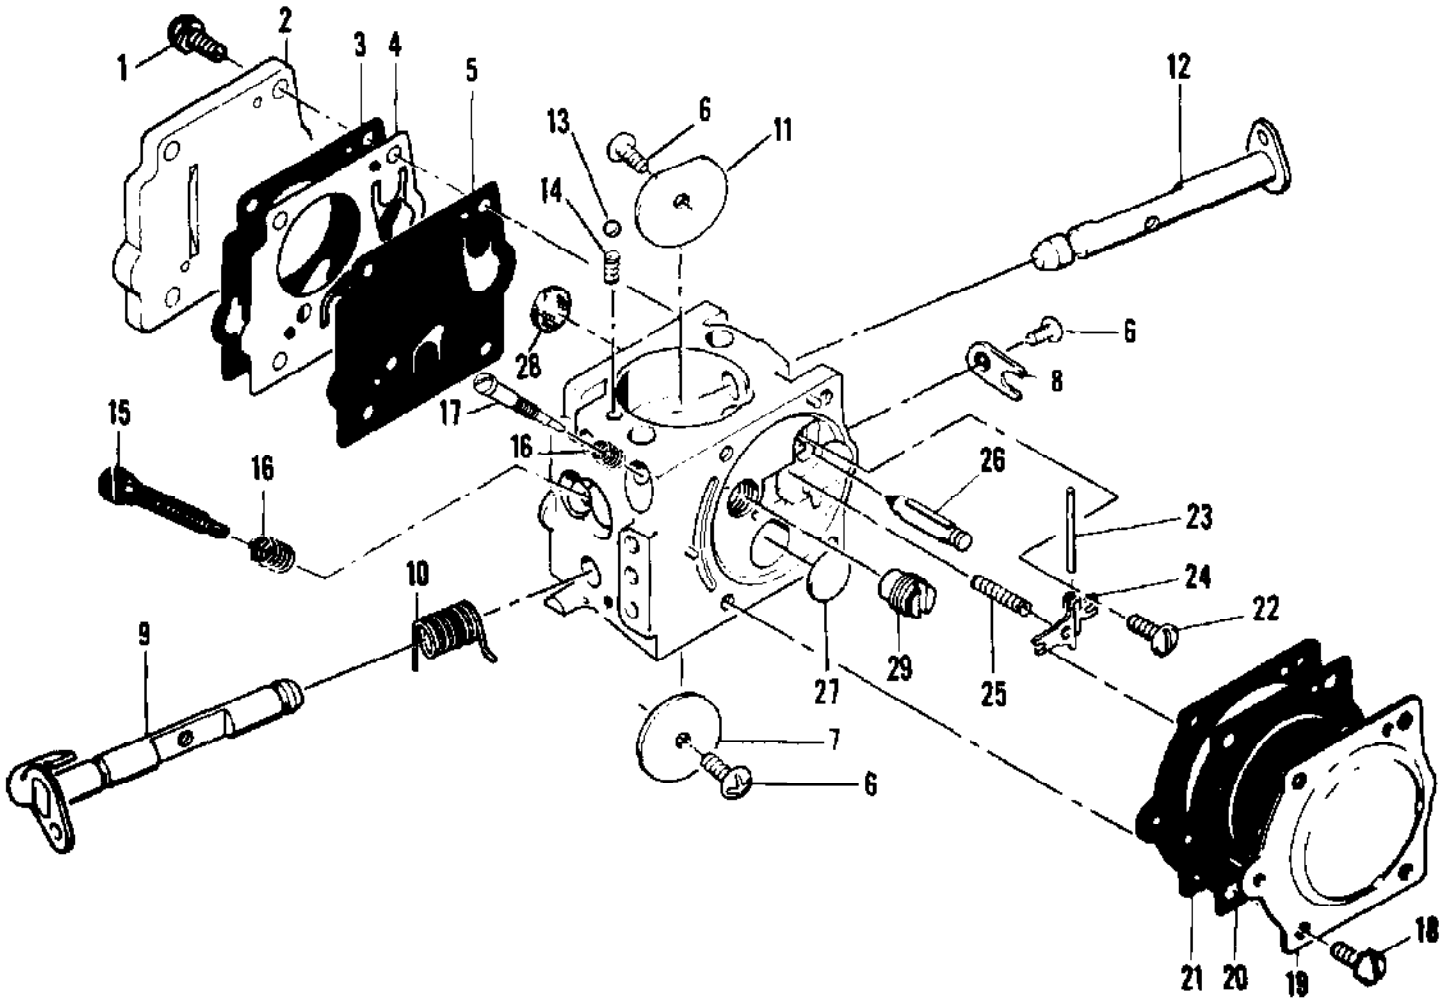

Ref #	Part Number	Qty	Description
	91121	1	Carburetor Asy (HS 165A)
1	52933	4	Screw - Pump cover
2	66628	1	Cover - Pump
3	66629	1	Gasket - Pump cover
4	66630	1	Diaphragm - Fuel pump
5	48780	1	Screw - Throttle shaft clip
6	66646	1	Clip - Throttle shaft
7	48780	1	Screw - Throttle plate
8	51720	1	Plate - Throttle
9	87922	1	Shaft Asy - Throttle
10	67136	1	Spring - Throttle shaft
11	65856	1	Plate - Choke
12	83725	1	Shaft Asy - Choke
13	100071	1	Ball - Choke friction
14	48759	1	Spring - Choke friction
15	88768	1	Needle - Idle mixture
16	66626	1	Spring - Idle
17	51721	4	Screw -Diaphragm cover
18	83724	1	Cover - Diaphragm
19	66632	1	Diaphragm - Metering
20	66633	1	Gasket - Diaphragm
21	66644	1	Screw - Inlet lever pin
22	66636	1	Pin - Inlet lever
23	66638	1	Lever - Inlet
24	66404	1	Spring - Inlet lever
25	66637	1	Needle - Inlet
26	66623	1	Screen - Fuel inlet
27	88771	1	Jet - H/S fuel (029)
	88772	Alt	Jet - H/S fuel (028)
	88781	Alt	Jet - H/S fuel (027)
28	52928	1	Plug - Cup
29	66622	1	Plug - Welch
	88774		Set - Gasket
	88776		Set - Gasket & Diaphragm
	88775		Kit - Repair

Ref #	Part Number	Qty	Description
	87666	1	Carburetor - Walbro SDC 44
1	67501	4	Screw - Pump cover
2	83760	1	Cover - Pump
3	67495	1	Gasket - Cover
4	67498	1	Diaphragm - Check valve
5	83114	1	Diaphragm - Fuel pump
6	47690	3	Screw - Plate
7	83762	1	Plate - Throttle
8	67489	1	Clip - Shaft
9	67486	1	Shaft Asy - Throttle
10	67490	1	Plate - Choke
11	67488	1	Shaft Asy - Choke
12	100302	1	Ball - Choke friction
13	67504	1	Spring - Choke
14	87915	1	Needle - High speed
15	87916	1	Needle - Idle
16	67502	2	Spring - Needle
17	70798	4	Screw - Diaphragm cover
18	83761	1	Cover - Diaphragm
19	67499	1	Diaphragm - Metering
20	67496	1	Gasket - Diaphragm
21	67500	1	Screw - Lever pin
22	67508	1	Pin - Lever
23	67509	1	Lever - Metering
24	67503	1	Spring - Lever
25	67491	1	Valve - Needle
26	71690	1	Plug - 3/8
27	69506	1	Plug - 5/16
28	83758	1	Kit - Valve & Seat Asy
29	67507	1	Screen - Fuel