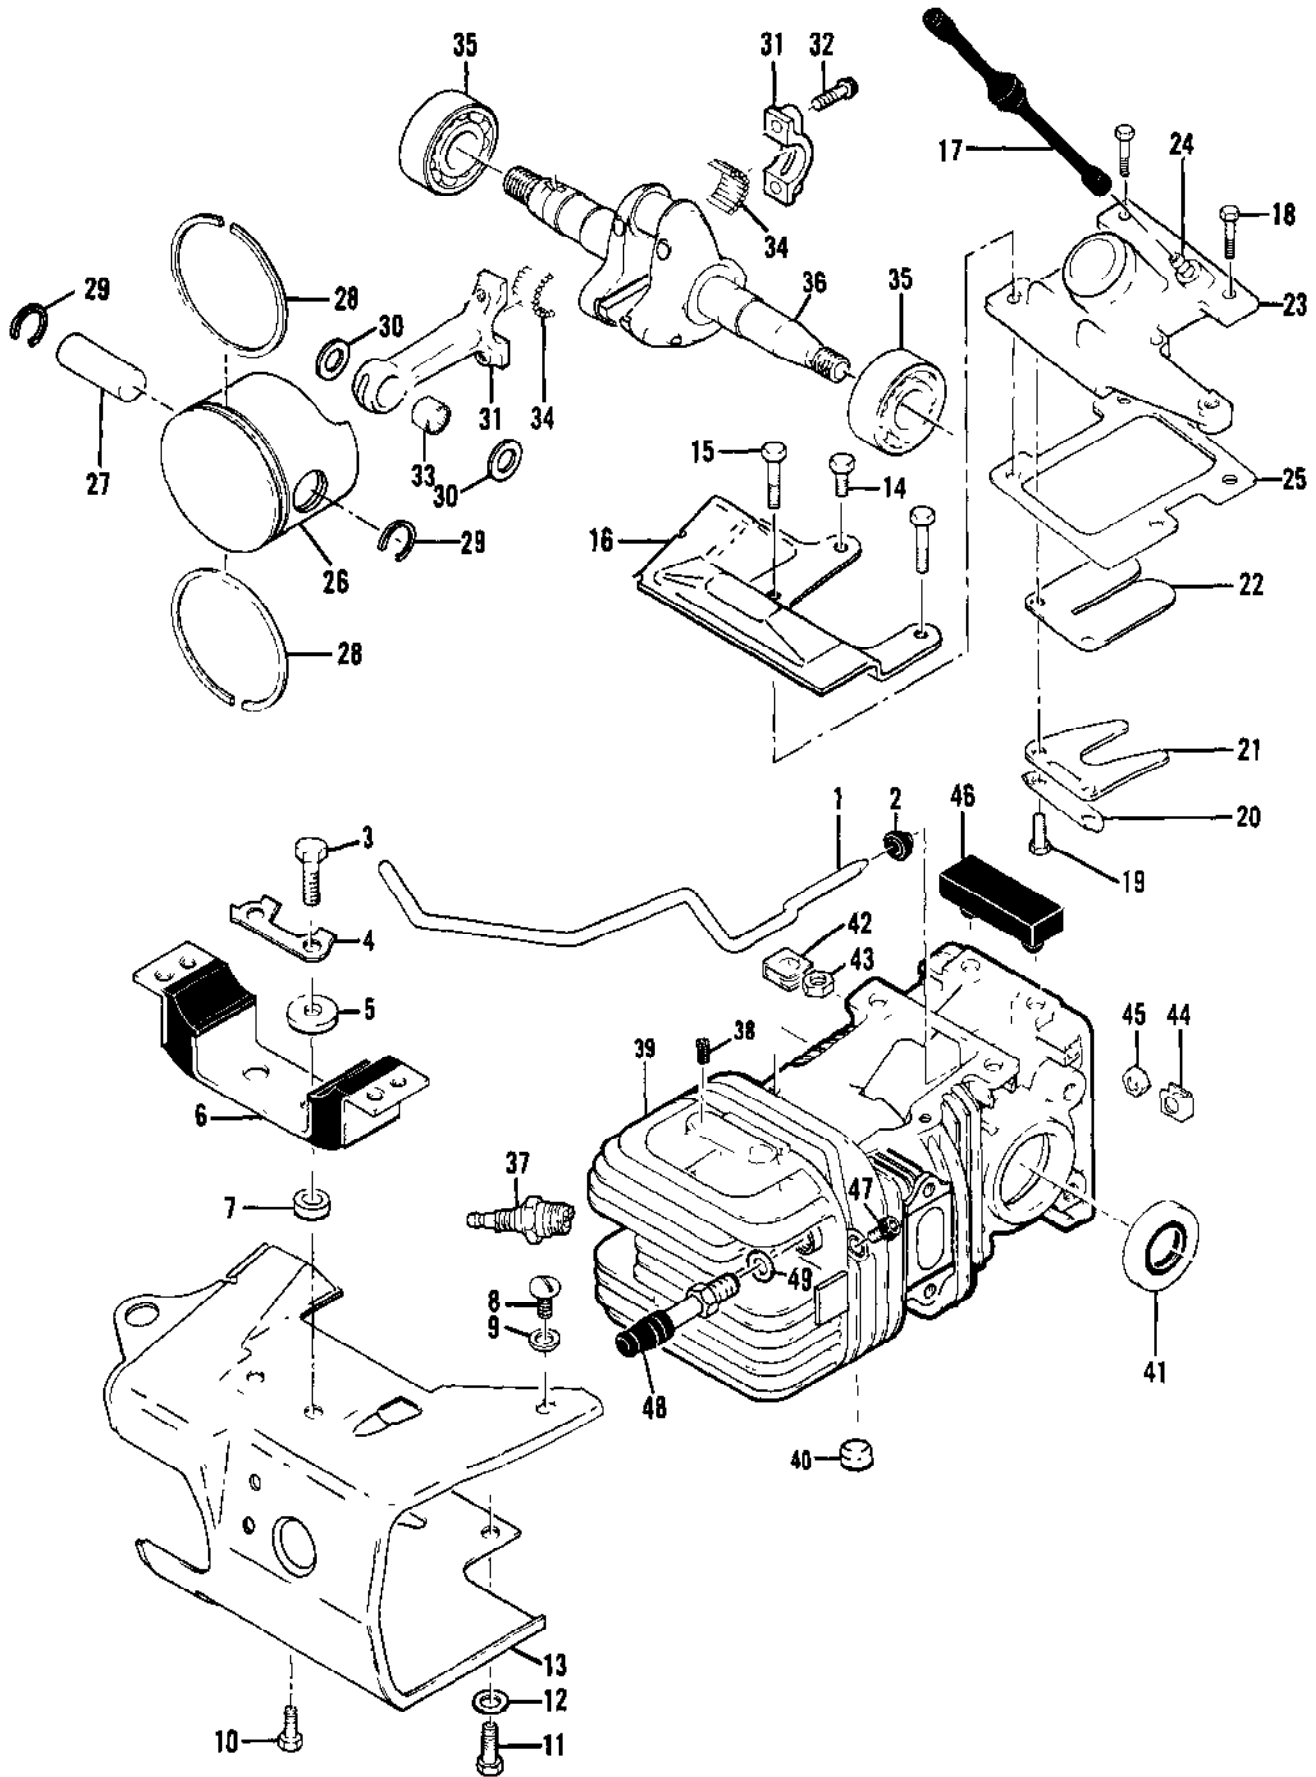

Ref #	Part Number	Qty	Description
1	69460	1	Pushrod - Oiler
2	57736	1	Seal - Pushrod
3	102761	2	Screw - Hx hd 10-24 x 7/8
4	69654	1	Plate - Lock
5	69417	2	Washer - Insulator
6	85896	1	Mount - Rear
7	85261	2	Spacer - Insulator
8	104393	1	Screw - Pan hd 10-24 x 3/8
9	100003	1	Washer - #10
10	104950	1	Screw - Hx hd 10-24 x 5/8
11	102861	2	Screw - Hx hd 1/4-20 x 5/8
12	100005	2	Washer - 1/4
13	91106	1	Shroud
14	110581	1	Screw - Hx hd 10-24 x 5/16
15	110748	2	Screw - Hx hd 10-24 x 1
16	85421	1	Baffle - Fan
17	88759	1	Hose - Pulse line
18	110621	2	Screw - Hx hd 10-24 x 3/4 (SEMS)
	85156	1	Manifold & Reed Asy
19	103748	2	Screw - Hx hd 8-32 x 1/2
20	69501	1	Plate - Lock
21	86294	1	Stop - Reed
22	86293	1	Valve - Reed
23	85235	1	Manifold & Pulse fitting
24	69600	1	Fitting - Pulse
25	69526	1	Gasket - Manifold
26	85539	1	Piston Assembly
27	89204	1	Pin - Piston
28	85608	1	Ring Set
29	85273	2	Ring - Retaining
30	85266	2	Washer - Thrust
31	88623	1	Connecting Rod Asy
32	110720	2	Screw - Spline hd special
33	85607	1	Roller - Needle (Set of 22)
34	85420	24	Roller - Needle
35	66016	2	Bearing - Ball
36	85476	1	Crankshaft
37	63432	1	Spark Plug
37	63097	1	Spark Plug
38	83374	2	Insert
39	91110	1	Crankcase Assembly
40	110685	3	Plug - Cup
41	104432	1	Seal - Oil
42	28053	2	Retainer - Nut
43	101326	2	Nut - Hx 10-24
44	18556A	6	Retainer - Nut
45	105394	6	Nut - Hx 1/4-20
46	69872	1	Snubber - Fuel tank
47	110681	1	Screw - Skt hd 10-24 x 1/4
48	85148	1	Valve - Comp. rel.
49	85505	1	Washer - Valve