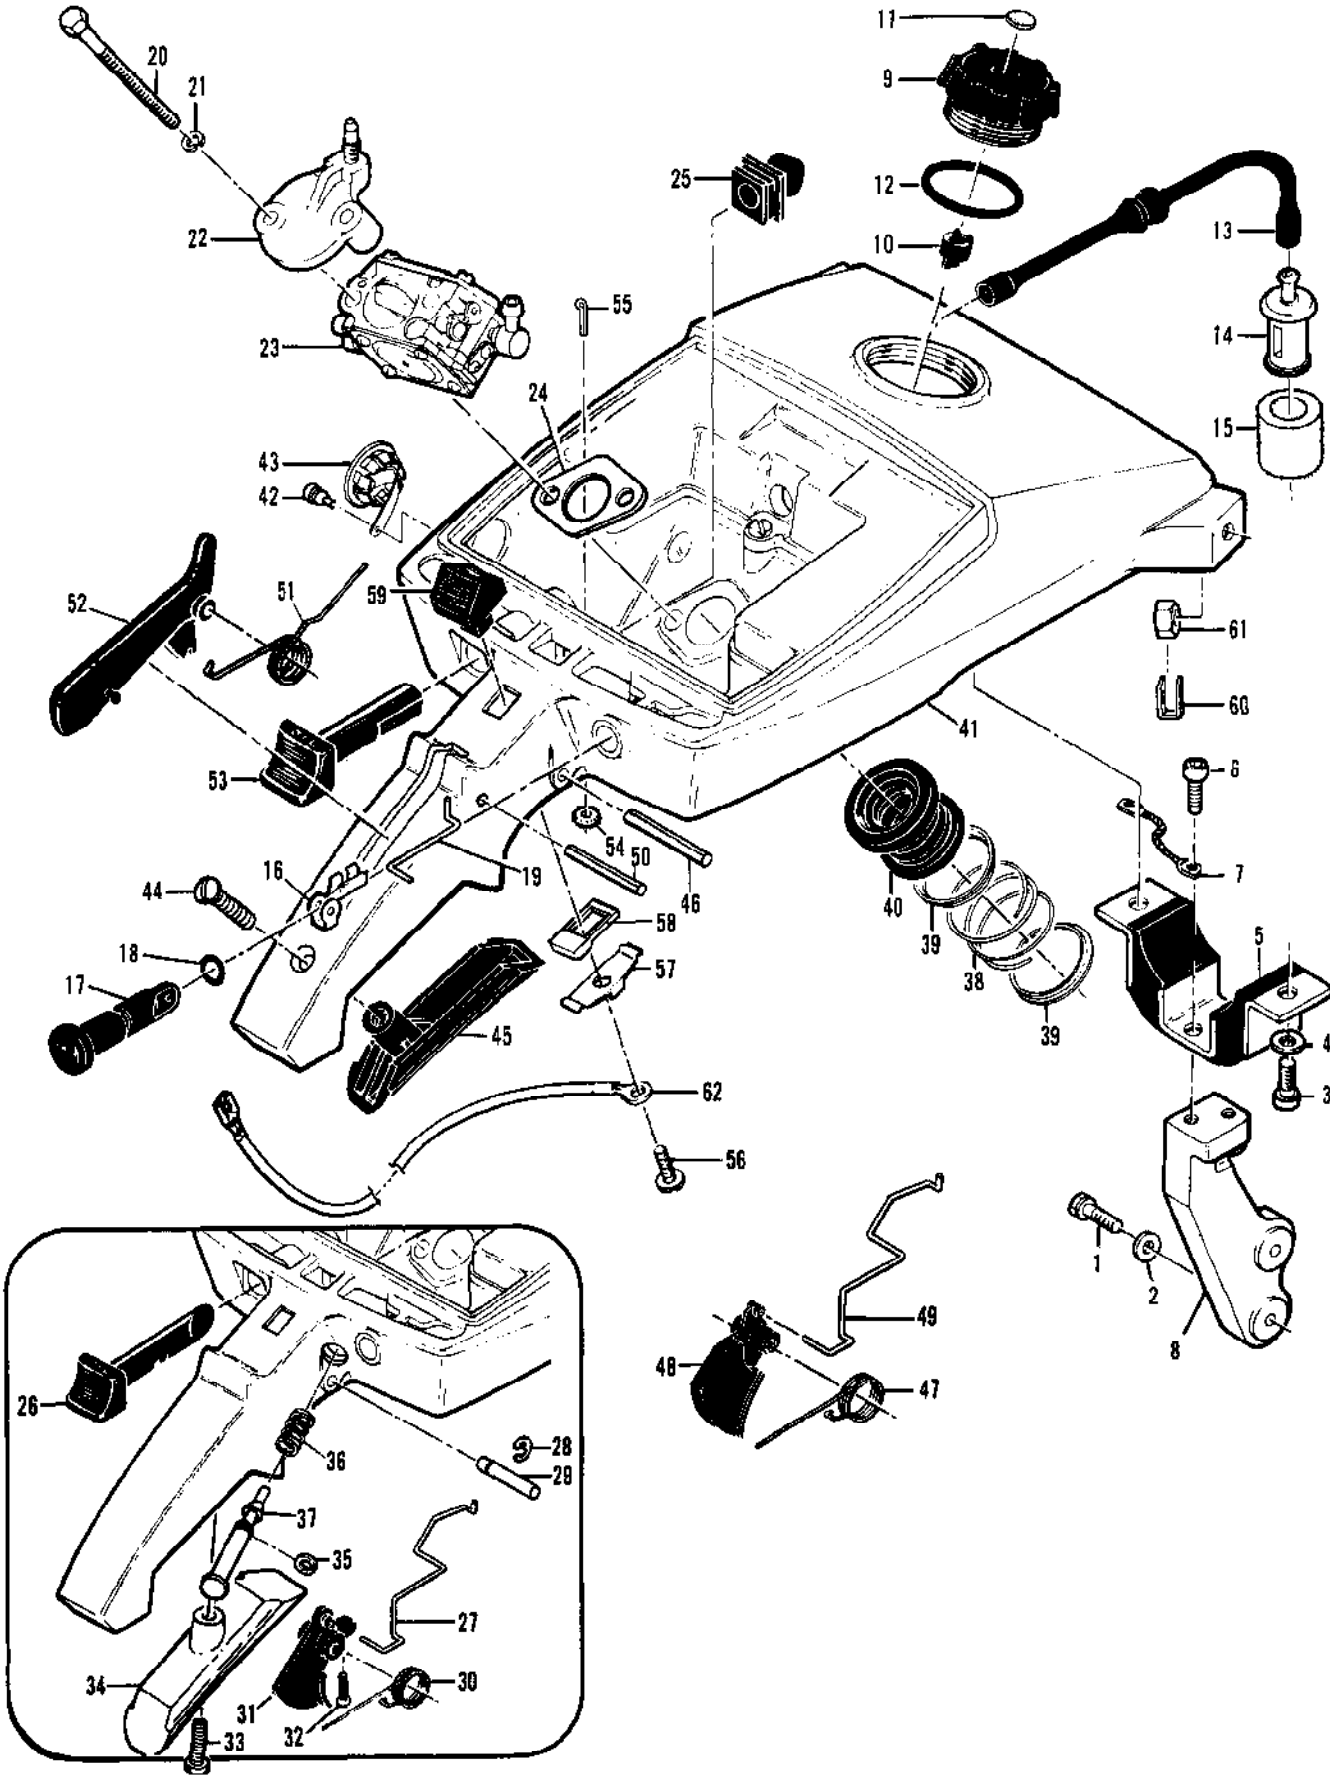

Ref #	Part Number	Qty	Description
1	102761	2	Screw - Hx hd 10-24 x 7/8
2	83745	2	Washer - Special
3	104895	2	Screw - Skt hd 10-24 x 5/8
4	83745	2	Washer - Special
5	85897	1	Mount - Front
6	104895	2	Screw - Skt hd 10-24 x 5/8
7	86365	1	Strap - Ground
8	69422	1	Bracket - Mount
9	559348	1	Cap Asy - Fuel
10	53766A	1	Valve - Check
11	55063	1	Seal - Capillary
12	101348	1	"O" Ring
13	69312	1	Hose - Fuel
14	53679B	1	Pickup Asy - Fuel
15	61159	1	Filter - Fuel
16	69442	1	Retainer - Choke Rod
17	69471	1	Button - Choke
18	105614	1	"O" Ring
19	69443	1	Rod - Choke
20	110614	2	Screw - Hx hd 10-24 x 2-3/8
21	103174	2	Washer - Lock #10
22	69152	1	Anchor Asy - Air cleaner
23		1	Carburetor Asy See "Carburetor Assembly" illustration and parts list.
24	86189	1	Gasket - Carburetor
25	69525	1	Grommet - Throttle rod
26	69495	1	Plunger - Oiler
27	84119	1	Rod - Throttle
27	86149	1	Rod - Throttle
28	104501	1	Retainer - Trigger pin
29	69465	1	Pin - Trigger
30	69466	1	Spring - Trigger
31	84121	1	Trigger - Throttle
31	86150	1	Trigger - Throttle
32	110668	1	Screw - Fil hd 8-36 x 5/8
33	110724	1	Screw Fil hd 10-24 x 1
34	85660	1	Insert - Handle
35	102189	1	Ring - Retaining
36	84214	1	Spring - Throttle latch
37	84213	1	Button - Throttle latch
37	86151	1	Button - Throttle latch
38	69565	1	Spring - Connector
39	69371	2	Ferrule - Connector
40	69889	1	Connector
41	87289A	1	Kit - Tank/Control Asy
42	69360	1	Plug
43	51396A	1	Cover Asy - Adj hole
44	92209	1	Screw - Insert
45	92172	1	Insert - Handle
46	110948	1	Pin - Roll 3/16 x 1-1/4
47	69466	1	Spring - Trigger
48	92164	1	Trigger - Throttle
49	86149	1	Rod - Throttle
50	102419	1	Pin - Roll 1/8 x 1
51	92173	1	Spring - Trigger release