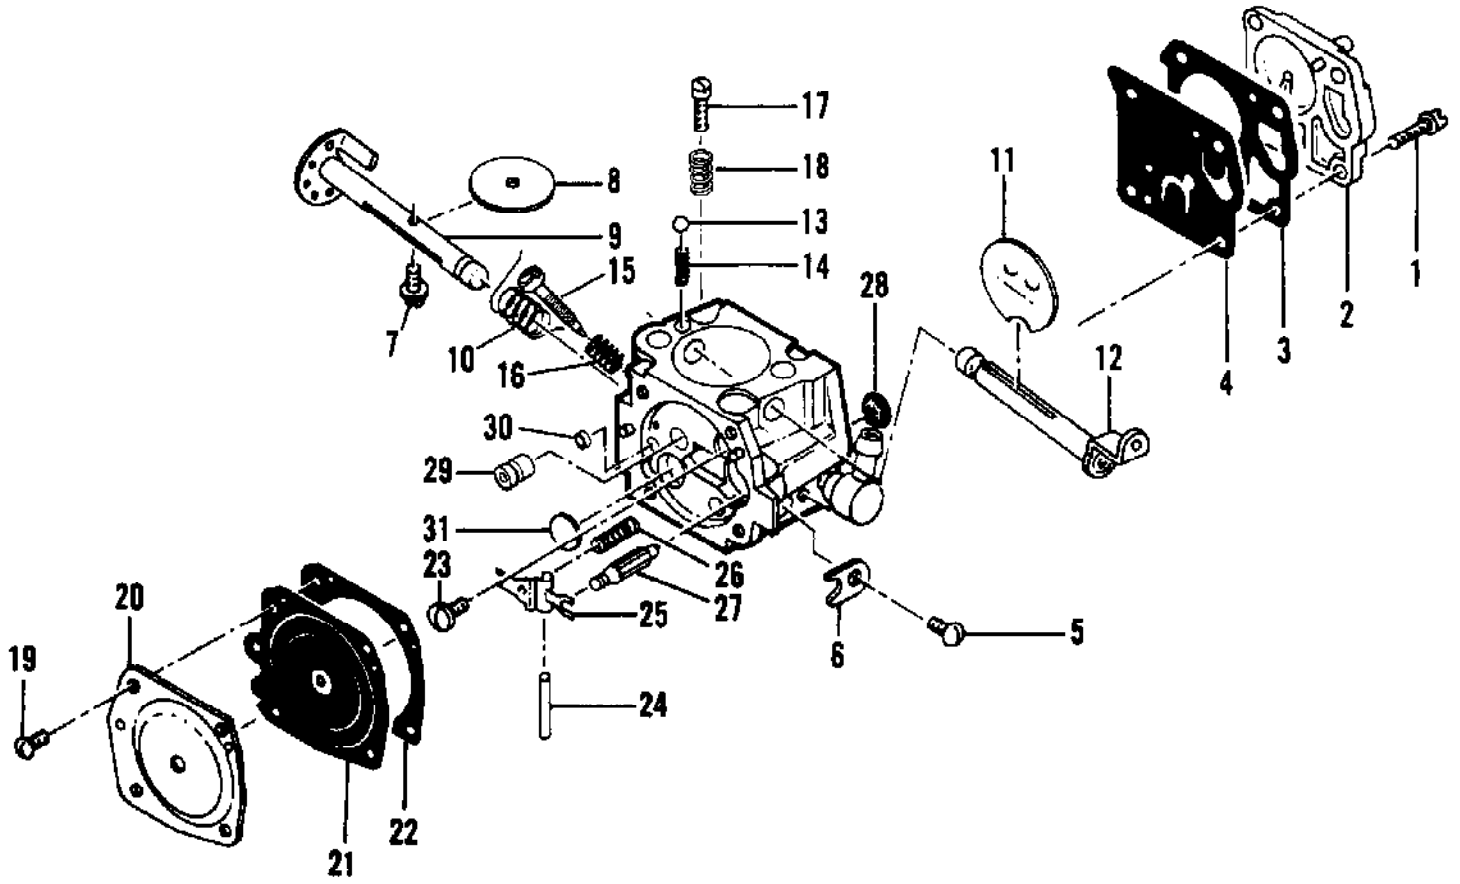

Ref #	Part Number	Qty	Description
	87288	1	Carburetor Assembly
1	52933	4	Screw - Pump Cover
2	83731	1	Cover - Pump
3	66629	1	Gasket - Pump cover
4	66630	1	Diaphragm - Fuel pump
5	48780	1	Screw - Throttle shaft clip
6	66646	1	Clip - Throttle shaft
7	48780	1	Screw - Throttle plate
8	51720	1	Plate - Throttle
9	88773	1	Shaft Assy - Throttle
10	67136	1	Spring - Throttle shaft
11	66639	1	Plate - Choke
12	83717	1	Shaft Assy - Choke
13	100071	1	Ball - Choke friction
14	48759	1	Spring - Choke friction
15	88768	1	Needle - Low speed mix
16	66626	1	Spring - Needle
17	66625	1	Screw - Idle speed
18	66626	1	Spring - Idle speed screw
19	61725	4	Screw - Diaphragm cover
20	66631	1	Cover - Diaphragm
21	66632	1	Diaphragm - Metering
22	66633	1	Gasket - Diaphragm
23	66644	1	Screw - Inlet lever pin
24	66636	1	Pin - Inlet lever
25	66638	1	Lever - Inlet
26	66404	1	Spring - Inlet lever
27	66637	1	Needle - Inlet
28	66623	1	Screen - Fuel inlet
29	88771	1	Jet - High speed fuel (029 std.)
	88772		Jet - High speed (028) Alt.
	88781		Jet - High speed (027) Alt.
	88780		Jet - High speed (026) Alt.
	88769		Jet - High speed (030) Alt.
	88770		Jet - High speed (031) Alt.
30	52928	1	Plug - Cup
31	66622	1	Plug - Welch
	88774		Gasket Set
	88775		Repair Kit