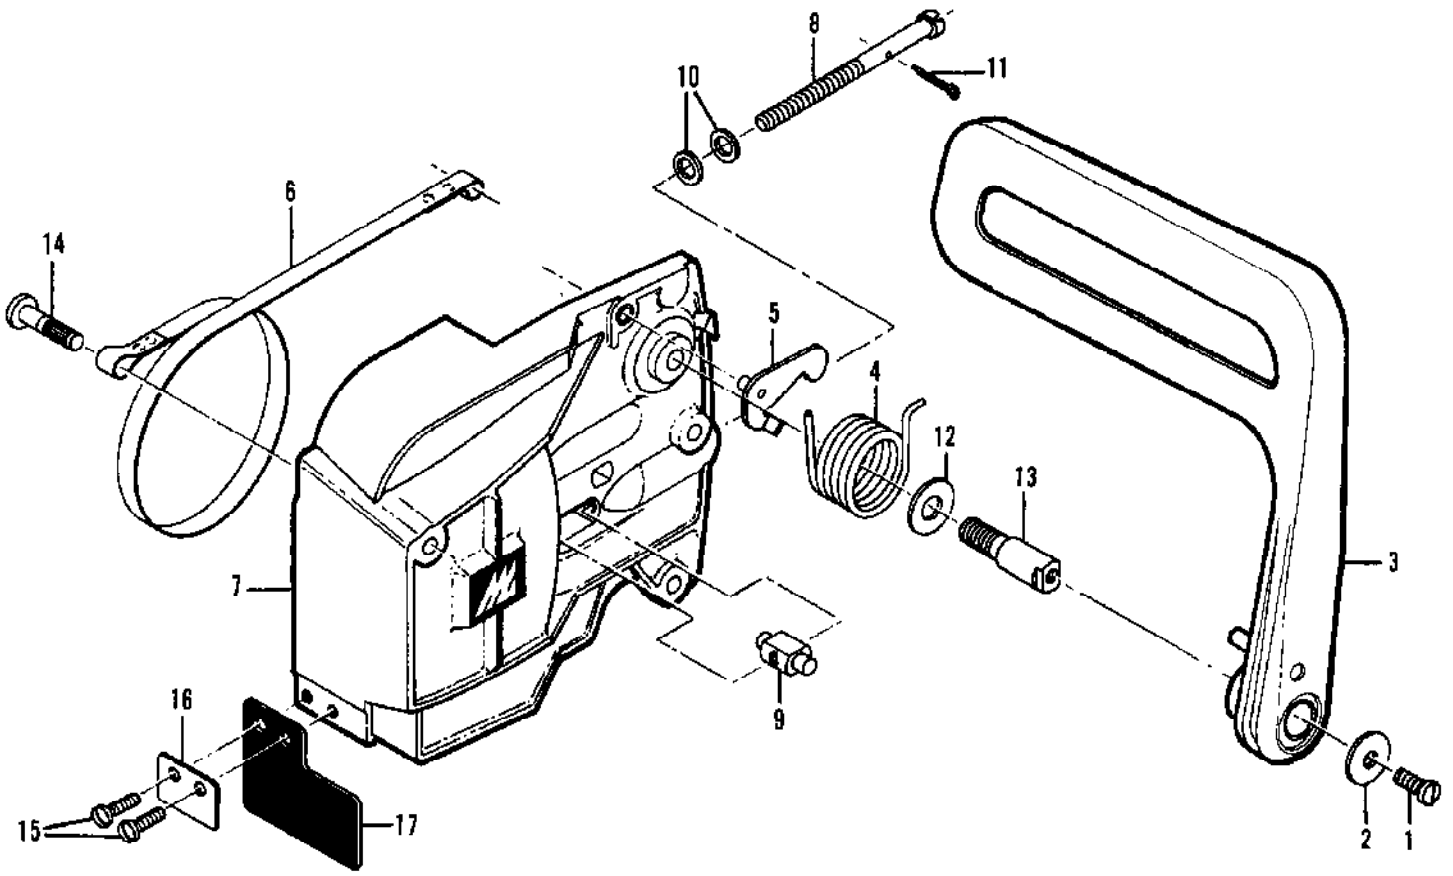

Ref #	Part Number	Qty	Description
	87288	1	Carburetor Assembly
1	52933	4	Screw - Pump Cover
2	83731	1	Cover - Pump
3	66629	1	Gasket - Pump cover
4	66630	1	Diaphragm - Fuel pump
5	48780	1	Screw - Throttle shaft clip
6	66646	1	Clip - Throttle shaft
7	48780	1	Screw - Throttle plate
8	51720	1	Plate - Throttle
9	88773	1	Shaft Assy - Throttle
10	67136	1	Spring - Throttle shaft
11	66639	1	Plate - Choke
12	83717	1	Shaft Assy - Choke
13	100071	1	Ball - Choke friction
14	48759	1	Spring - Choke friction
15	88768	1	Needle - Low speed mix
16	66626	1	Spring - Needle
17	66625	1	Screw - Idle speed
18	66626	1	Spring - Idle speed screw
19	61725	4	Screw - Diaphragm cover
20	66631	1	Cover - Diaphragm
21	66632	1	Diaphragm - Metering
22	66633	1	Gasket - Diaphragm
23	66644	1	Screw - Inlet lever pin
24	66636	1	Pin - Inlet lever
25	66638	1	Lever - Inlet
26	66404	1	Spring - Inlet lever
27	66637	1	Needle - Inlet
28	66623	1	Screen - Fuel inlet
29	88771	1	Jet - High speed fuel (029 std.)
	88772		Jet - High speed (028) Alt.
	88781		Jet - High speed (027) Alt.
	88780		Jet - High speed (026) Alt.
	88769		Jet - High speed (030) Alt.
	88770		Jet - High speed (031) Alt.
30	52928	1	Plug - Cup
31	66622	1	Plug - Welch
	88774		Gasket Set
	88775		Repair Kit

Ref #	Part Number	Qty	Description
	91436	1	CHAIN BRAKE
1	102500	1	Screw - Pan hd 10-24 x 1/2
2	91273	1	Washer - Special
3	91251	1	Lever Asy - Brake
4	91411	1	Spring - Activating
5	91235A	1	Latch Asy
6	91410	1	Band - Brake
7	91437	1	Housing Asy
8	91761	1	Screw - Bar adjusting
9	52207C	1	Nut - Bar adjusting
10	100004	2	Washer
11	105686	1	Pin - Cotter
12	91245	1	Washer - Thrust
13	91246	1	Pin - Lever pivot
14	91412	1	Pin - Brake band
15	110041	2	Screw - Pan hd 8-32 x 1/2
16	69492	1	Retainer - Deflector
17	69477	1	Deflector