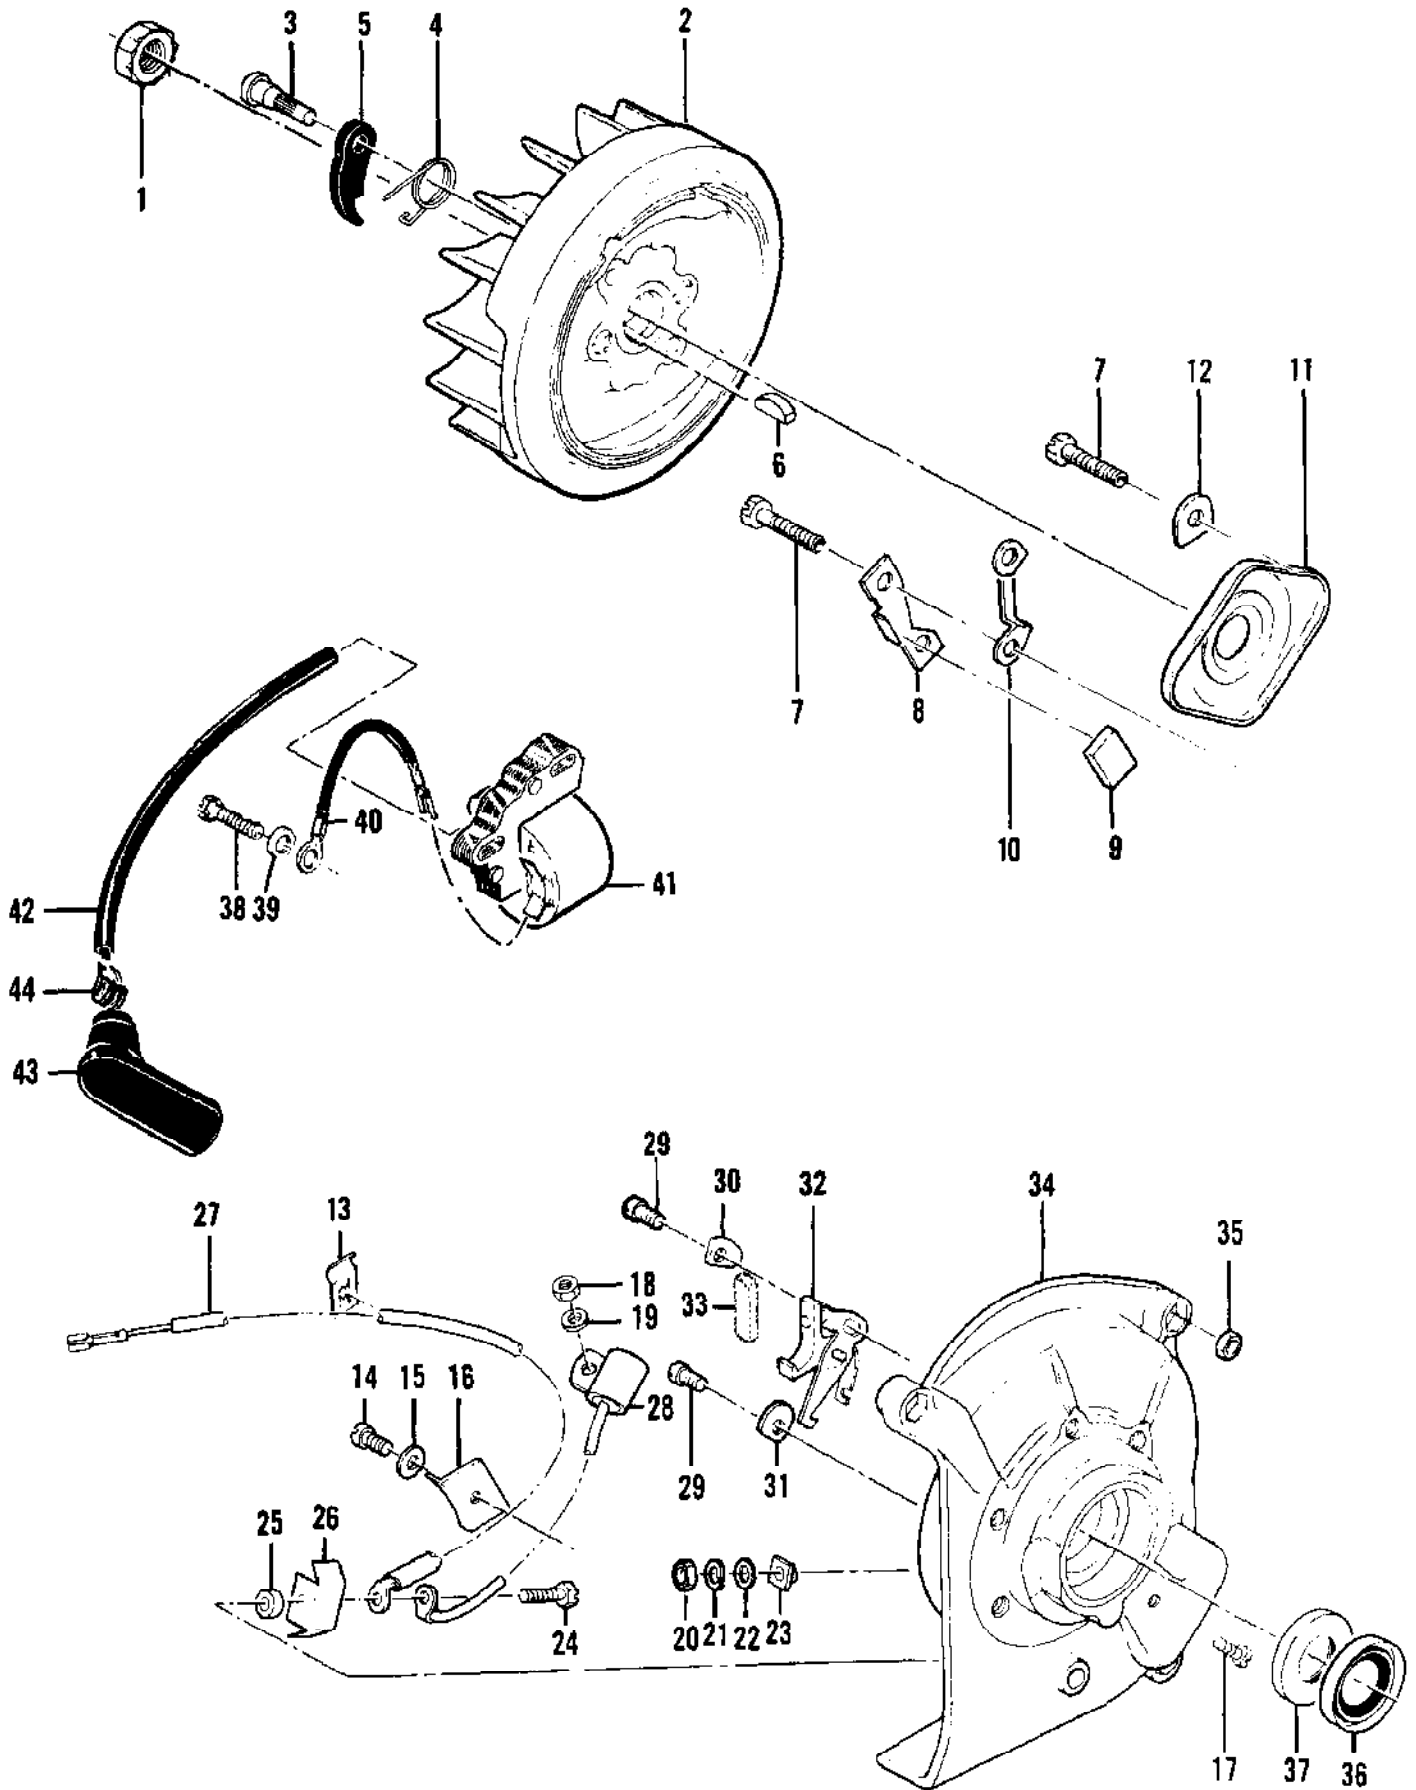

Ref #	Part Number	Qty	Description
1	110655	1	Nut - Hx 7/16-20
2	68282	1	Flywheel & Pawl Asy
3	36144B	2	Pin - Pawl
4	66351	2	Spring - Pawl
5	24093	2	Pawl - Starter
6	100106	1	Key - Woodruff
7	110866	6	Screw - Hx hd 10-24 x 3/4
8	57815	1	Strap - Seal
9	50664	1	Seal - Breaker box
10	55977	2	Clip - Cover
11	55766B	1	Cover - Breaker box
12	36388	1	Plate - Lock
13	104230	1	Nut - Speed
14	110055	1	Screw - Fil hd 8-32 x 3/8 (SEMS)
15	100080	1	Washer - #8
16	57829	1	Clamp - Ignition wire
17	103748	1	Screw - Hx hd 8-32 x 1/2
18	100251	1	Nut - Hx 8-32
19	100057	1	Washer - Lock 48
20	104551	1	Nut - Hx 8-32
21	104553	1	Washer - Lock #8
22	100080	1	Washer - #8
23	57770A	1	Insulator - Breaker spring
24	110338	1	Screw - Hx hd 8-32 x 9/16
25	57769	1	Insulator - Ignition screw
26	55782A	1	Insulator - Breaker terminal
27	63628	1	Wire Asy - Primary
28	85358	1	Condenser
29	104733	2	Screw - Fil hd 8-32 x 1/2 (SEMS)
30	57767A	1	Plate - Lock
31	55778E	1	Washer - Breaker retainer
32	88807	1	Breaker Asy
33	54184	1	Wiper - Oil
34	84193	1	Cover Asy - Crankcase
35	101326	3	Nut - Hx 10-24
36	57898	1	Seal - Oil
37	57897	1	Seal - Oil
38	110713	2	Screw - Skt hd 10-24 x 7/8
39	83745	2	Washer - Special
40	63639	1	Wire Asy - Ground
41	85243	1	Coil & Lamination Asy
42	50120	1	Wire Asy - Spark plug
43	55060	1	Boot - Spark plug
44	55061	1	Connector - Spark plug