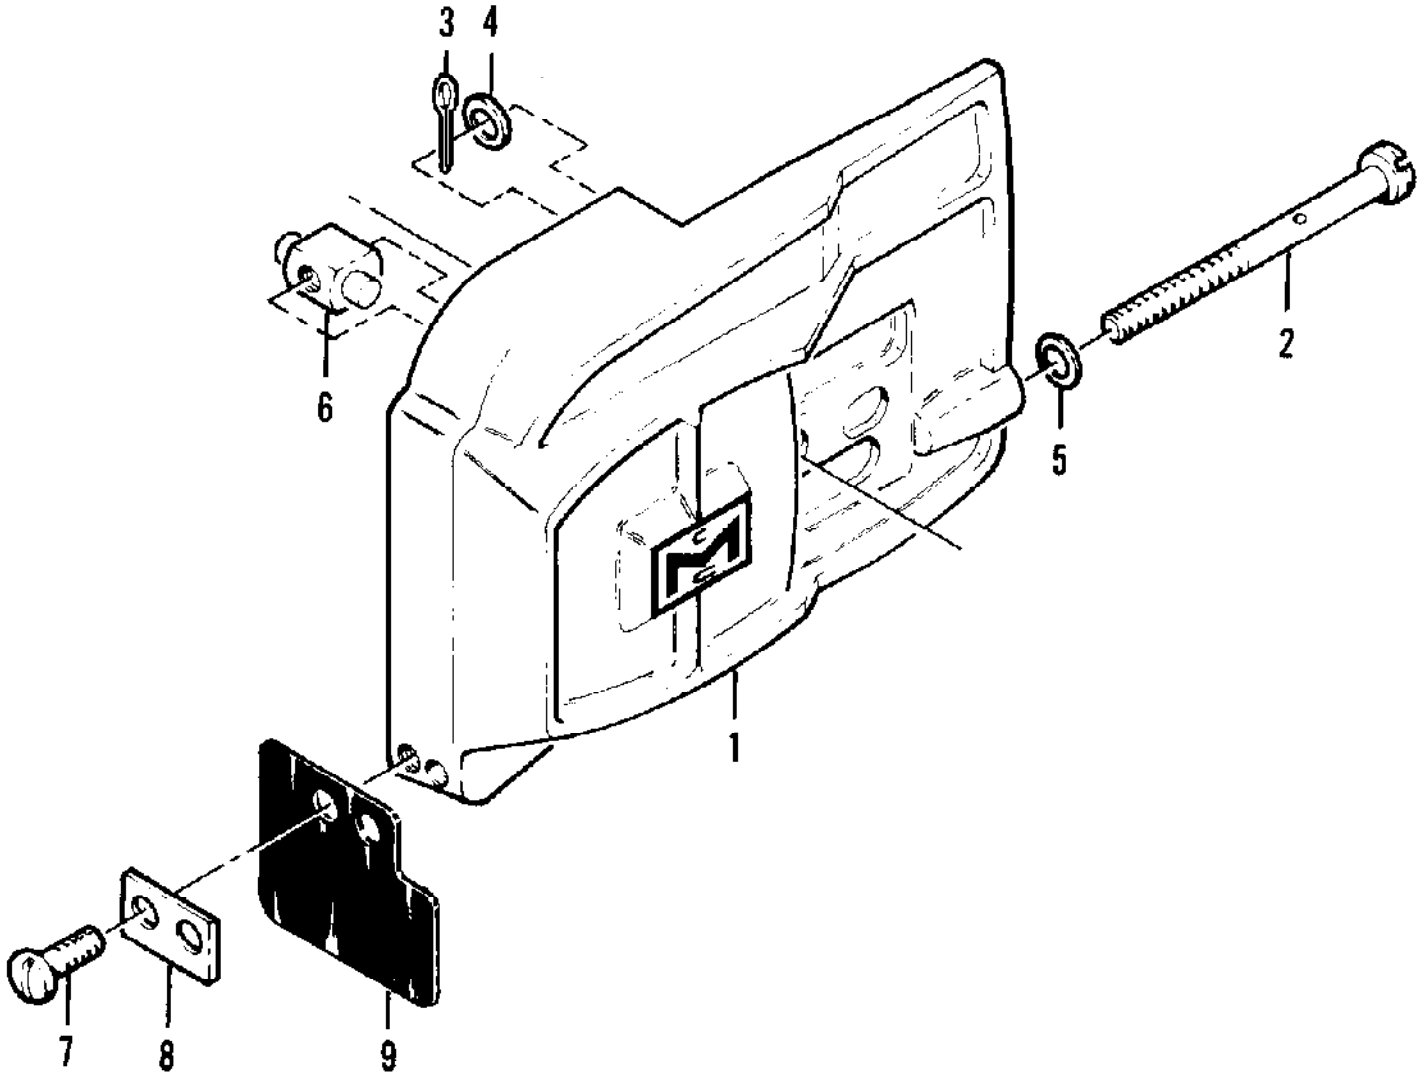

Ref #	Part Number	Qty	Description
	87288	1	Carburetor Assembly
1	52933	4	Screw - Pump Cover
2	83731	1	Cover - Pump
3	66629	1	Gasket - Pump cover
4	66630	1	Diaphragm - Fuel pump
5	48780	1	Screw - Throttle shaft clip
6	66646	1	Clip - Throttle shaft
7	48780	1	Screw - Throttle plate
8	51720	1	Plate - Throttle
9	88773	1	Shaft Assy - Throttle
10	67136	1	Spring - Throttle shaft
11	66639	1	Plate - Choke
12	83717	1	Shaft Assy - Choke
13	100071	1	Ball - Choke friction
14	48759	1	Spring - Choke friction
15	88768	1	Needle - Low speed mix
16	66626	1	Spring - Needle
17	66625	1	Screw - Idle speed
18	66626	1	Spring - Idle speed screw
19	61725	4	Screw - Diaphragm cover
20	66631	1	Cover - Diaphragm
21	66632	1	Diaphragm - Metering
22	66633	1	Gasket - Diaphragm
23	66644	1	Screw - Inlet lever pin
24	66636	1	Pin - Inlet lever
25	66638	1	Lever - Inlet
26	66404	1	Spring - Inlet lever
27	66637	1	Needle - Inlet
28	66623	1	Screen - Fuel inlet
29	88771	1	Jet - High speed fuel (029 std.)
	88772		Jet - High speed (028) Alt.
	88781		Jet - High speed (027) Alt.
	88780		Jet - High speed (026) Alt.
	88769		Jet - High speed (030) Alt.
	88770		Jet - High speed (031) Alt.
30	52928	1	Plug - Cup
31	66622	1	Plug - Welch
	88774		Gasket Set
	88775		Repair Kit

Ref #	Part Number	Qty	Description
	91436	1	CHAIN BRAKE
1	102500	1	Screw - Pan hd 10-24 x 1/2
2	91273	1	Washer - Special
3	91251	1	Lever Asy - Brake
4	91411	1	Spring - Activating
5	91235A	1	Latch Asy
6	91410	1	Band - Brake
7	91437	1	Housing Asy
8	91761	1	Screw - Bar adjusting
9	52207C	1	Nut - Bar adjusting
10	100004	2	Washer
11	105686	1	Pin - Cotter
12	91245	1	Washer - Thrust
13	91246	1	Pin - Lever pivot
14	91412	1	Pin - Brake band
15	110041	2	Screw - Pan hd 8-32 x 1/2
16	69492	1	Retainer - Deflector
17	69477	1	Deflector