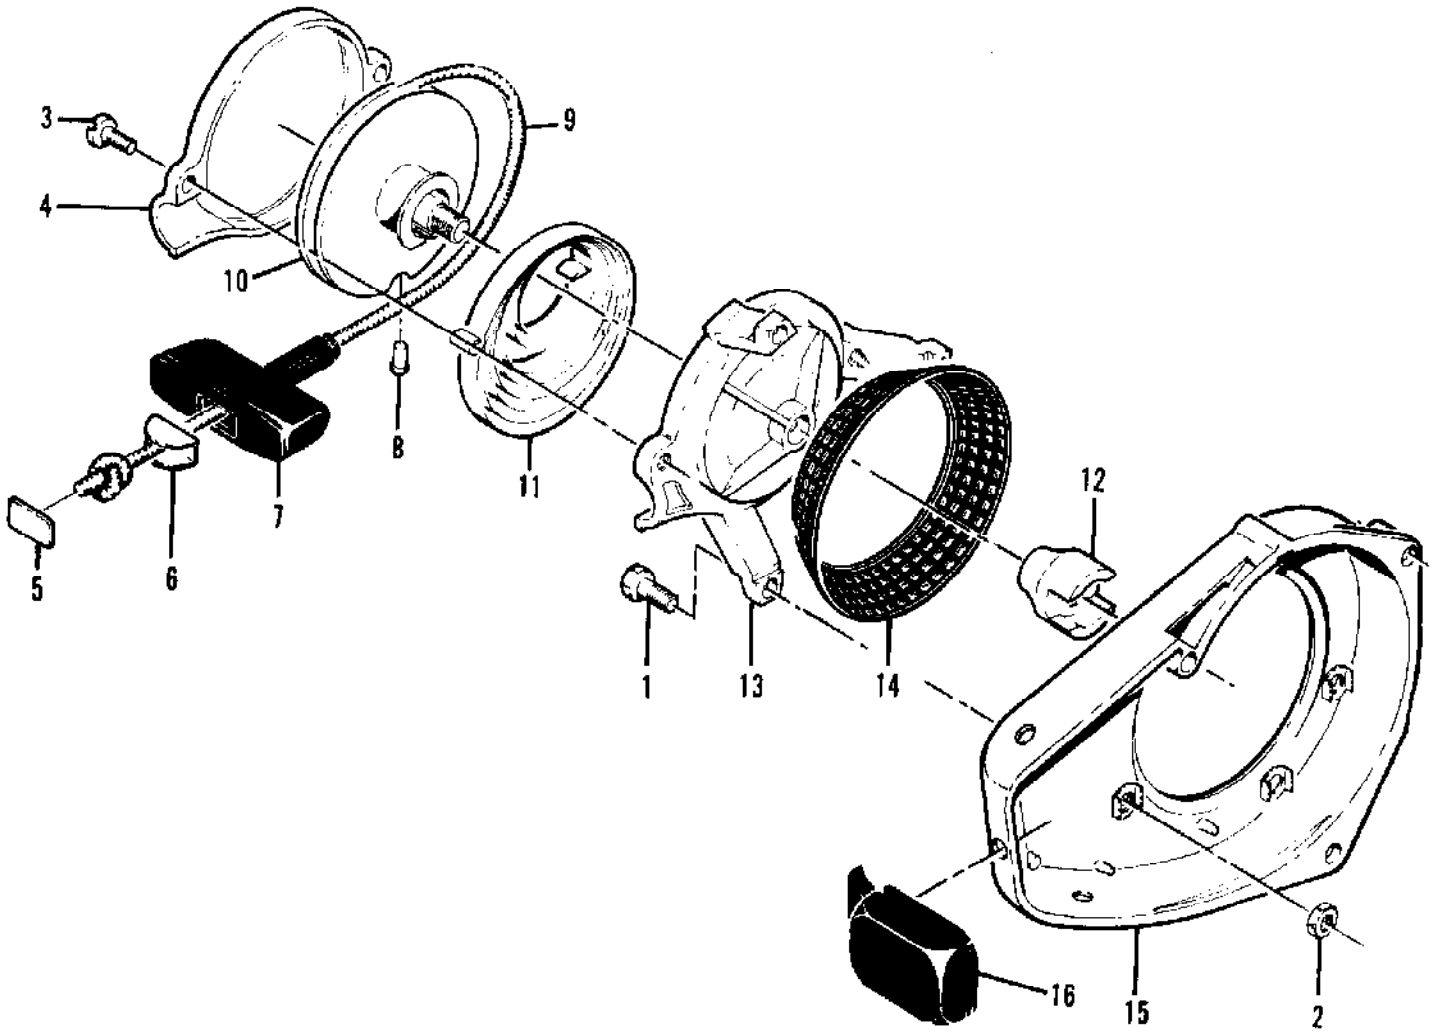

Ref #	Part Number	Qty	Description
1	110911	3	Screw - Hx hd 10-24 x 7/8
2	101326	3	Nut - Hx 10-24
	85323	1	Starter Asy
3	104396	2	Screw - Pan hd 10-24 x 3/4
4	60647	1	Cover - Starter
5	57232	1	Plate - Starter handle
6	57231	1	Cup - Handle
7	57230	1	Handle - Starter
8	101136	1	Rivet - Rope
9	28716	1	Rope - Starter
10	57792	1	Drum - Starter
11	51665	1	Spring - Rewind
12	84177	1	Ratchet - Starter
13	84212	1	Base - Starter
14	84629	1	Guard - Sawdust
15	85317	1	Housing - Fan
16	85376	1	Cover - Spark plug