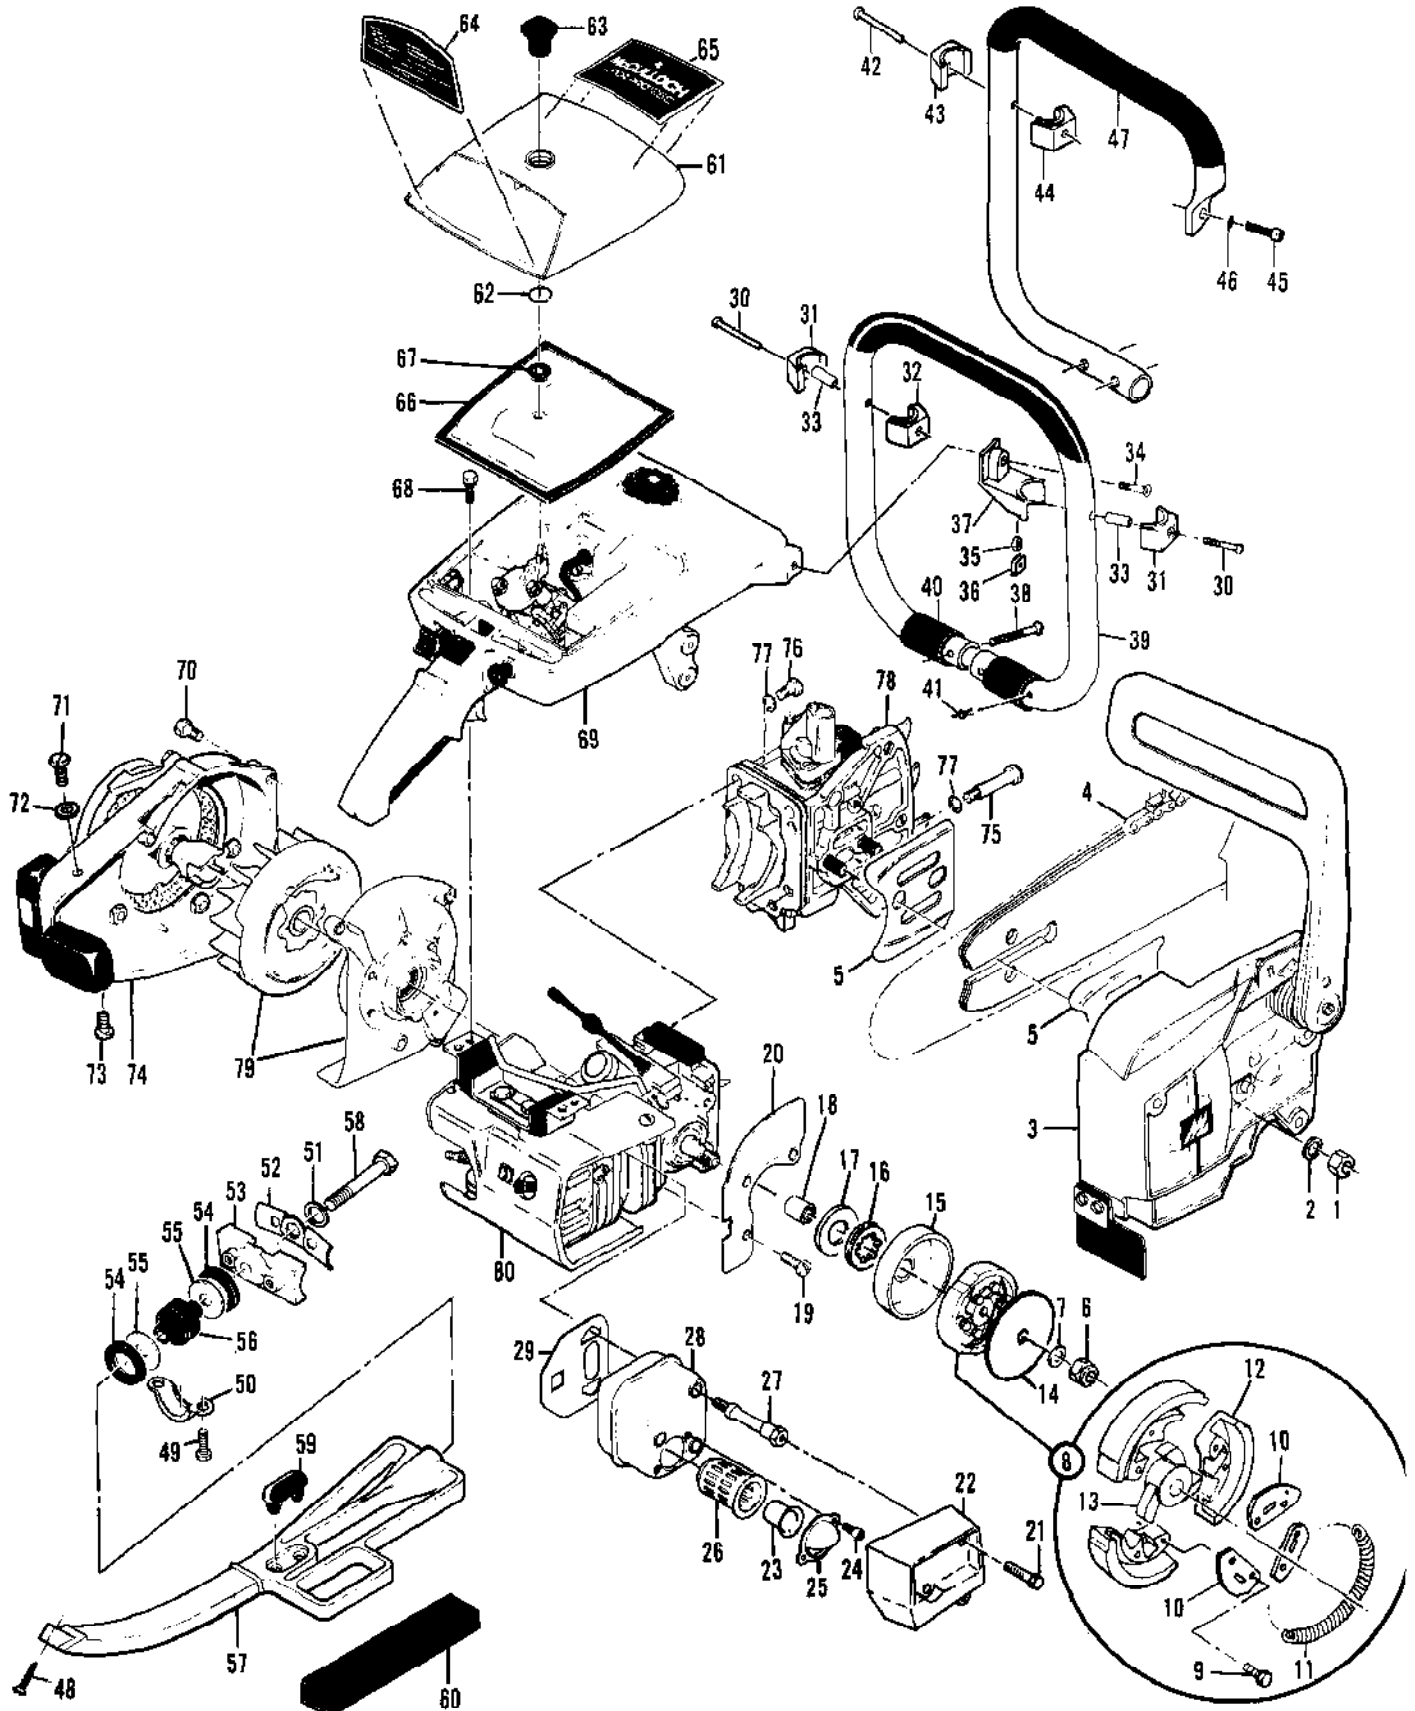

Ref #	Part Number	Qty	Description
1	110625	2	Nut - Hx 3/8-24
2	84623	2	Washer - Special
3			Clutch Guard Asy See "Clutch Guard Assembly" illustration and parts list.
3			CHAIN BRAKE Asy See "Chain Break Assembly" illustration and parts list.
4		1	Bar and Chain
5	64935	2	Plate - Bar Protector
6	86113	1	Nut - Hx 3/8-24 (LH)
7	100006	1	Washer - 3/8
8	88820	1	Clutch Asy
9	110850	6	Screw - Hx hd 8-32 x 1/2
10	86409	3	Plate Asy - Retainer
11	88735	1	Spring - Clutch
12	88817	3	Shoe - Clutch
13	86112	1	Rotor - Clutch
14	91055	1	Plate - Clutch Protector
15	90358	1	Kit - Drum/Spkt/Washer
16	86342	1	Sprocket - 7T .404P
17	86366	1	Washer - Sprocket
18	90360	1	Bearing - Sprocket
19	104133	3	Screw - Pan hd 1/4-20 x 5/8 (SEMS)
20	69464B	1	Jacket - Cylinder
21	110717	3	Screw - Hx hd 10-32 x 3/4
22	85459	1	Guard - Muffler
23	90716	1	Valve - Muffler
	85388	1	Kit - Muffler
24	110664	2	Screw - Skt hd 10-24 x 3/8
25	84203	1	Deflector
26	84690	1	Baffle - Muffler
27	85121	3	Screw - Shoulder
28	85117	1	Muffler Asy
29	92776	1	Gasket - Muffler
30	110605	2	Screw - Oval hd 10-24 x 2
31	69994	2	Collar - Frame
32	69995	1 or 2	Collar - Frame
33	69524	2	Bushing - Frame
34	101986	1	Screw - Oval hd 10-24 x 1
35	101326	1	Nut - Hx 10-24
36	28053	1	Retainer - Nut
37	91621	1	Collar - Frame
38	110606	2	Screw - Oval hd 10-24 x 1-1/4
39	69468	1	Frame & Grip Asy
39	91624A	1	Frame & Grip Asy
40	69885	2	Protector - Frame
41	84795	2	Rivet - Stop
42	110605	1	Screw - Oval hd 10-24 x 2
43	69994	1	Collar - Frame
44	69995	1	Collar - Frame
45	110714	1	Screw - Skt hd 10-24 x 3/4
46	24236	1	Washer - Special
47	86106A	1	Frame & Grip Asy
48	101986	1	Screw - Oval hd 10-24 x 1
49	104950	2	Screw - Hx hd 10-24 x 5/8