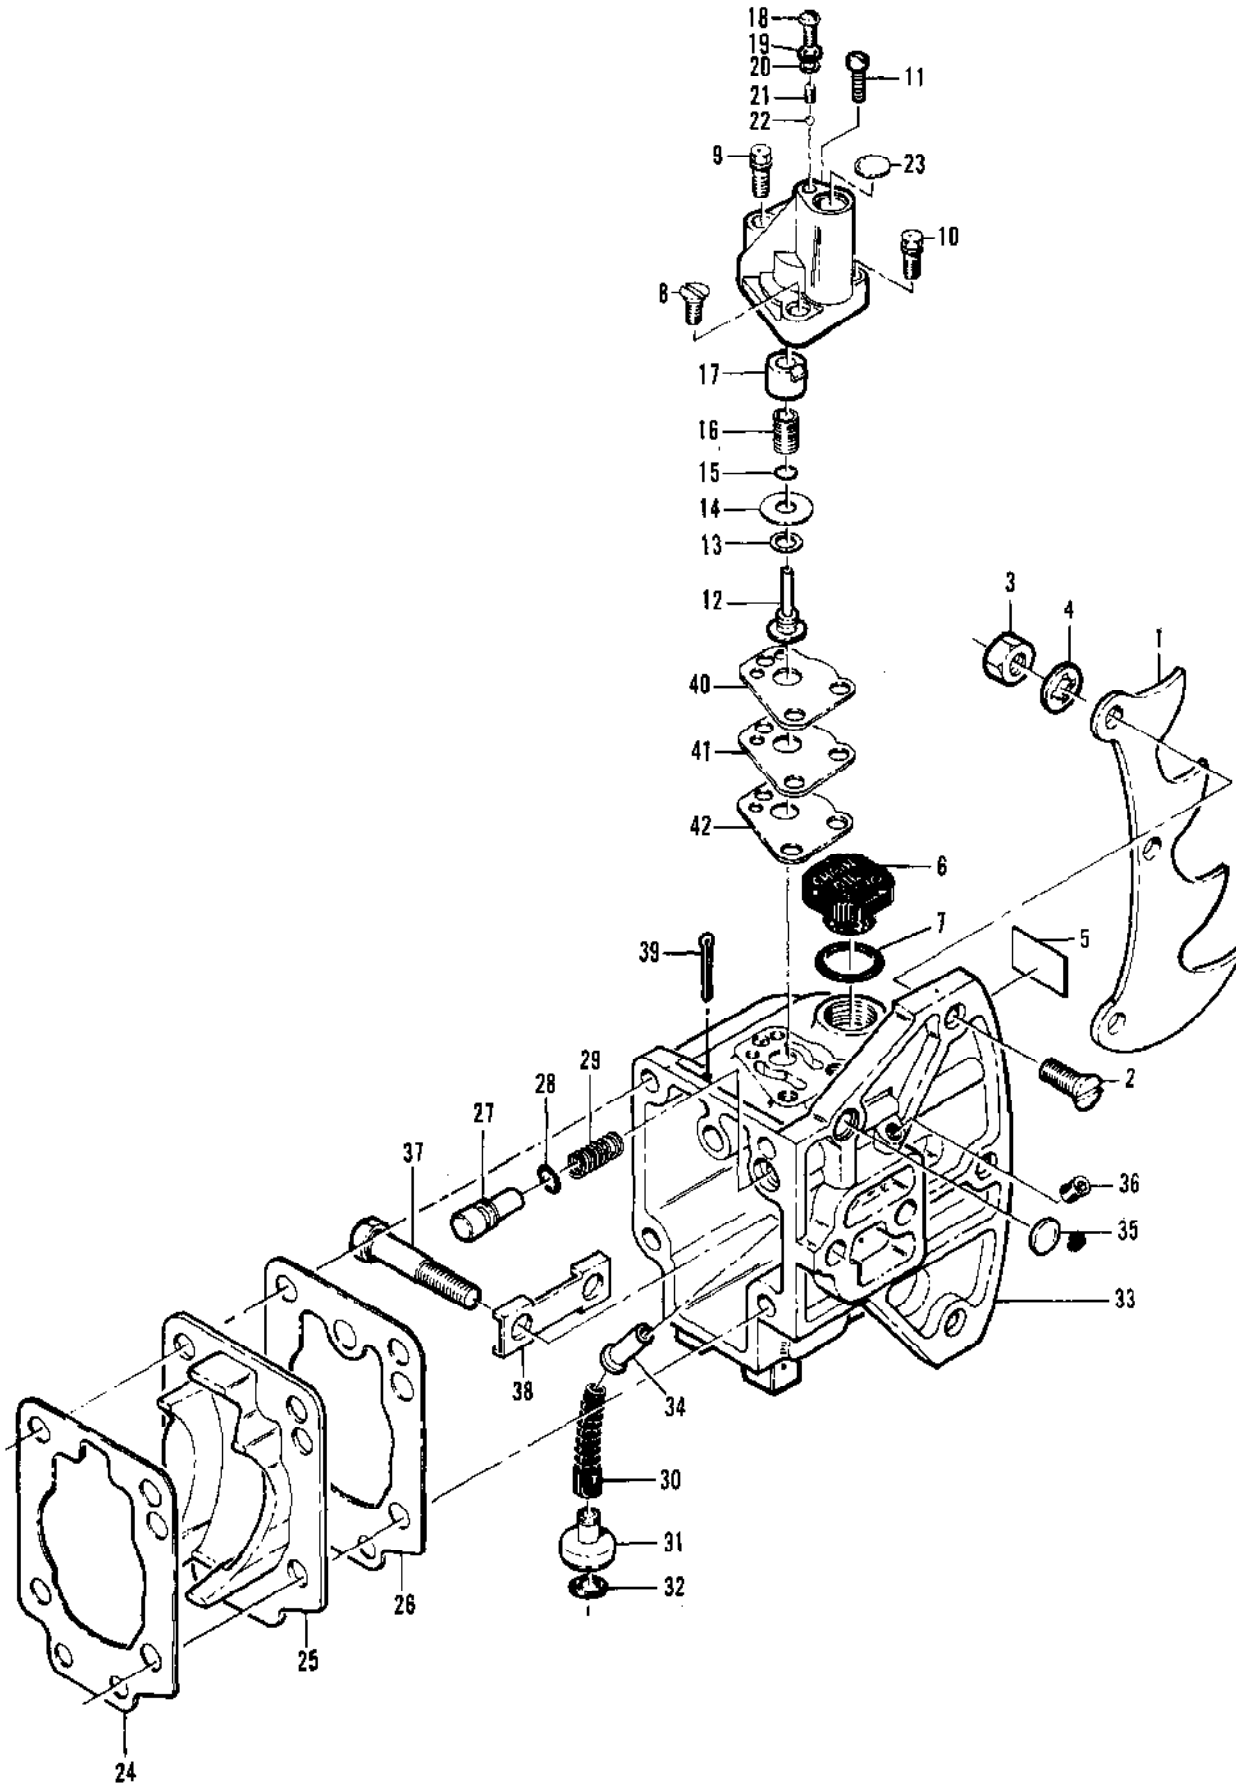

Ref #	Part Number	Qty	Description
1	61331	1	Kit - Spike
2	102088	3	Screw - Fil hd 1/4-20 x 3/4
3	100152	3	Nut - Hx 1/4-20
4	100153	3	Washer - Lock
5	89350	1	Decal - Oiler
6	57129A	1	Cap - Oil
7	101148	1	"O" Ring
8	110245	1	Screw - Fil hd 10-24 x 3/4
9	110257	1	Screw - Hx hd 10-24 x 1-3/4
10	110127	1	Screw - Hx hd 10-24 x 7/8 (SEMS)
	89498	1	Pump Asy
11	110890	1	Screw - Fil hd 10-24 x 1/8
12	60260A	1	Piston Asy
13	60937	1	Washer - Piston
14	86182	1	Ring - Piston
15	105603	1	"O" Ring
16	86183	1	Spring - Piston
17	67918	1	Sleeve - Adjustment
18	60397A	1	Screw - Special
19	110613	1	Washer - #8 Hard
20	60398B	1	Washer - Special
21	60396B	1	Spring - Ball check
22	102809	1	Ball check
23	110157	1	Plug - Expansion
24	65654	1	Gasket - Crankcase bottom cover
25	86124	1	Cover - Crankcase bottom
26	86125	1	Gasket - Oiler housing
27	63643	1	Piston - Oiler
28	105617	1	"O" Ring
29	51946	1	Spring - Piston
30	90995	1	Pickup Asy - Oil
31	67569	1	Weight - Oil pickup
32	67552	1	Screen - Oil pickup
33	85392	1	Housing Asy - Oil
34	51982A	1	Valve Asy - Check
35	110914	1	Plug - Cup
36	91659	1	Plug - Pipe
37	51423B	2	Bolt - Bar
38	51439	1	Plate - Lock
39	104062	1	Pin - Cotter
40	86186	1	Gasket - Pump
41	67471	1	Spacer - Pump
42	68794	1	Gasket - Spacer