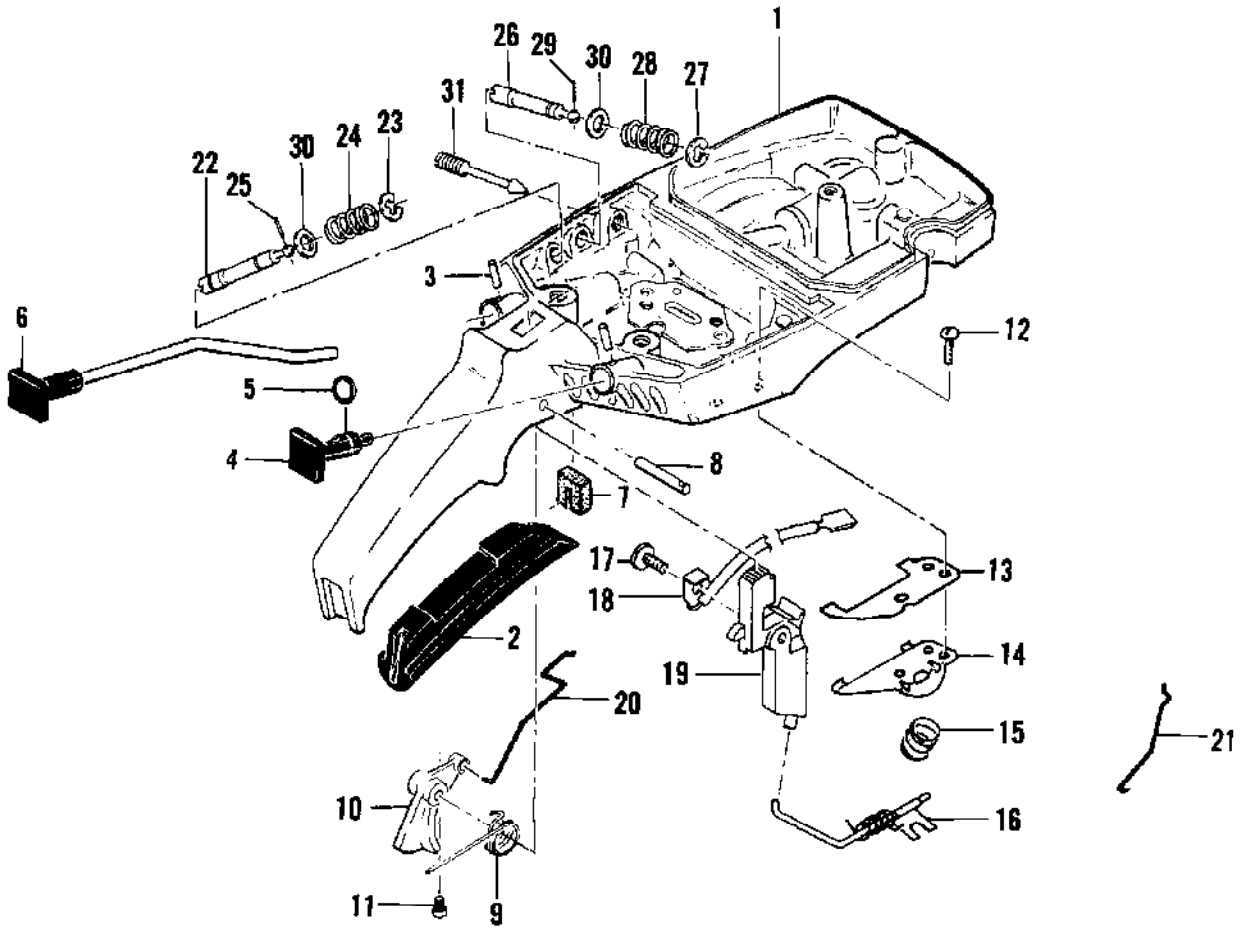

Ref #	Part Number	Qty	Description
1	68683	1	Fuel Tank Assy
2	64872	1	Grip - Handle
3	105673	2	Pin - Roll 3/32 x 9/16
4	68517	1	Button - Choke
5	101056	1	"O" Ring
6	64871	1	Button and Rod Assy - Oiler
7	67989	1	Seal - Throttle rod
8	110378	1	Pin - Roll 3/16 x 15/16
9	65734	1	Spring - Throttle return
10	67224	1	Trigger - Throttle
11	110537	1	Screw - Fil hd 8-36 x 1/2
12	105249	2	Screw - Rd hd 8-32 x 3/8
13	64621	1	Shield - Bracket
14	64721	1	Bracket - Lever assy
15	69687	1	Spring - Valve
16	69811	1	Lever Assy - Compression release
17	110469	1	Screw - Pan hd 8-32 x 5/16
18	65873	1	Wire Assy - Stop switch
19	67209	1	Button - Control
20	68170	1	Rod - Throttle
21	67355	1	Rod - Choke
22	68102	1	Extension Assy - High speed
23	110512	1	Ring - Retaining
24	67363	1	Spring
25	110509	1	Pin - Groove
26	68101	1	Extension Assy - Idle
27	110512	1	Ring - Retaining
28	67363	1	Spring
29	110509	1	Pin - Groove
30	67292	2	Washer
31	67271	1	Screw - Idle speed