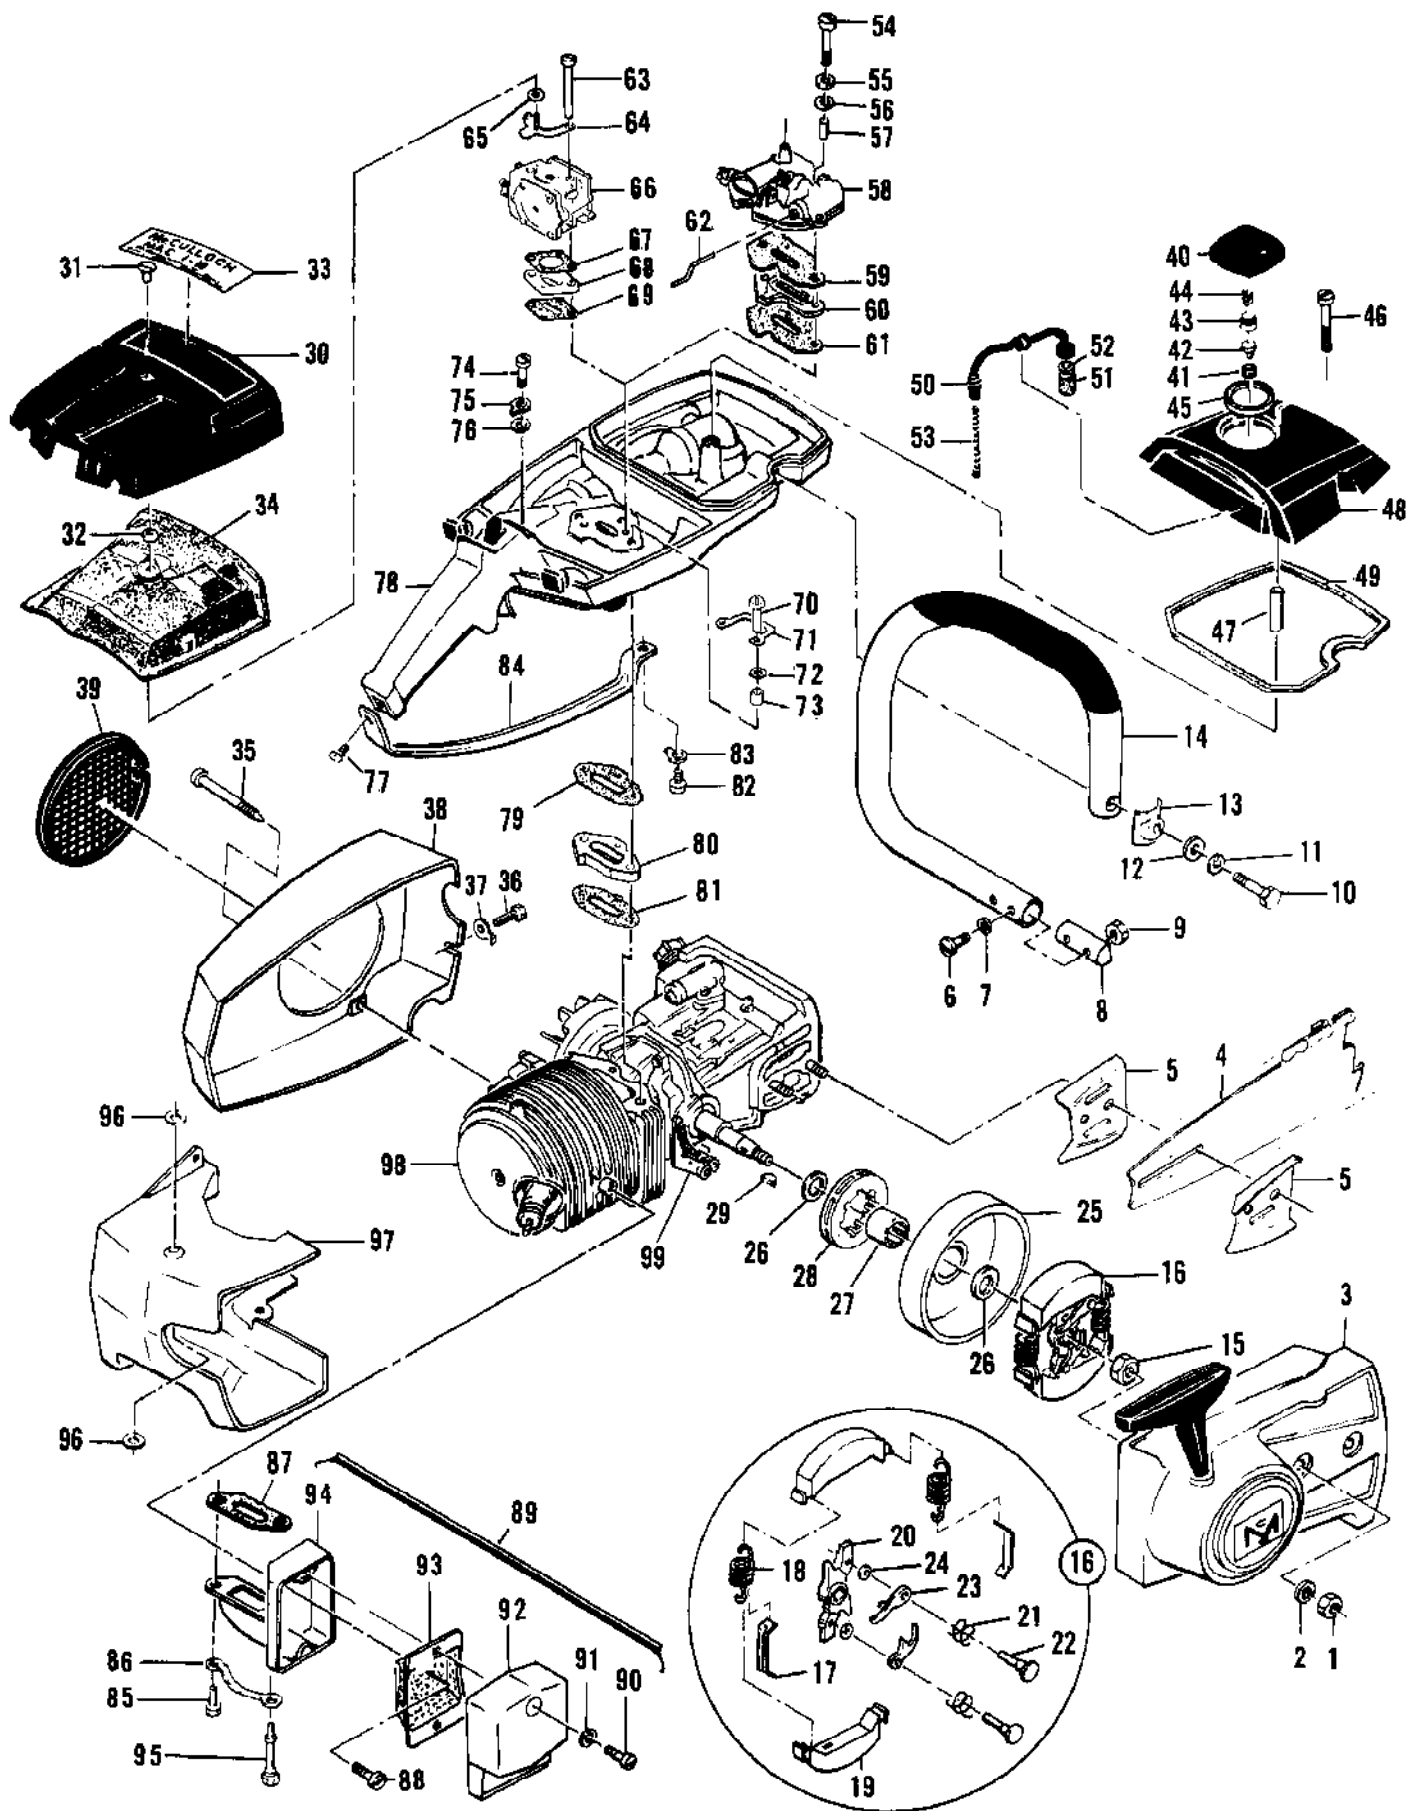

Ref #	Part Number	Qty	Description
1	110454	2	Nut - Hex 5/16-24
2	100440	2	Washer - 5/16
3			Clutch Guard and Starter Assy See "Clutch Guard and Starter Assembly" illustration and parts list;
4			Bar and Chain Assy
5	64330	1	Set - Bar plates (Accessory Item)
6	102761	2	Screw - Hex hd 10-24 x 7/8
7	100352	2	Washer - #10
8	61678	1	Plug - Nut retainer
9	101326	2	Nut - Hex 10-24
10	101977	1	Screw - Fil hd 1/4-20 x 3/4
	105187	1	Screw - Skt hd 1/4-20 x 1-1/8
	102130	1	Screw - Hex hd 1/4-20 x 1-1/2
11	105043	1	Lockwasher - 1/4
	100153	1	Lockwasher - 1/4
12	100004	1	Washer - 1/4
13	63484	1	Clamp
14	67372	1	Kit - Frame and grip
	69054	1	Frame and Grip Assy
15	110350	1	Nut - Flexloc 5/16-24
	103746	1	Nut - Flexloc 3/8-24
16	67148	1	Clutch Assy
17	64583	2	Retainer
18	66384	2	Spring - Clutch
19	67233	2	Shoe - Clutch
20	67149	1	Rotor Assy
21	68837	2	Spring - Pawl
22	67112	2	Rivet
23	64857	2	Pawl
24	65473	2	Washer - Special
25	65370	1	Kit - Sprocket and drum assy
26	61692	2	Shim
	64031	2	Shim
25	67644	1	Drum and Bearing Assy
27	104519	1	Bearing
	110330	1	Bearing
28	67646	1	Sprocket
29	103879	1	Key - Woodruff
30	62117	1	Cover Assy - Air cleaner
	65866	1	Cover Assy - Air cleaner
	65750	1	Cover Assy - Air cleaner
	66597	1	Cover Assy - Air cleaner
31	62434	1	Nut - Cover
	65813	1	Nut - Cover
	65720	1	Nut - Cover
	66290	1	Nut - Cover
32	66665		Spacer - Nut
33	65456		Nameplate
	67417		Nameplate
	67425	1	Nameplate
	67433		Nameplate
34	62077	1	Filter - Air
	66774		Filter - Air
	68521		Filter - Air
	68520		Filter - Air