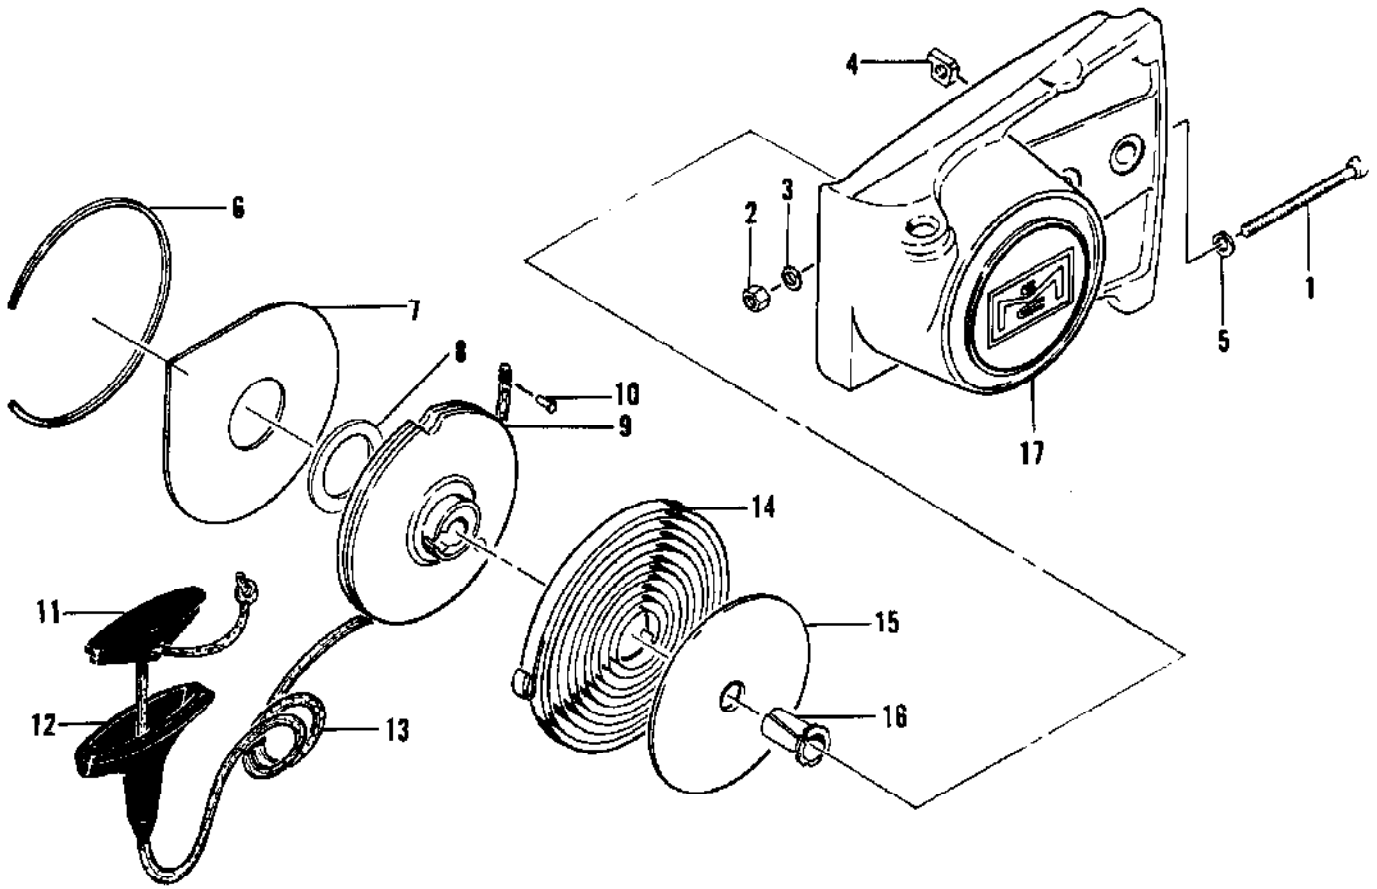

Ref #	Part Number	Qty	Description
	67206	1	Clutch Guard Assy
1	102144	1	Screw - Bar adjusting
2	102067	1	Nut - Hex 10-24
3	110387	1	Washer - Wave
4	61705	1	Nut - Bar adjusting
5	101174	1	Washer - #10
6	67205	1	Retainer - Shield
7	63985	1	Shield - Dust
8	63986	1	Washer - Thrust
9	68695	1	Drum - Starter
10	110470	1	Rivet - Starter rope
11	62191A	1	Insert - Starter handle
12	62190A	1	Handle - Starter
13	69964	1	Rope - Starter
14	68626	1	Spring - Starter rewind
15	63987	1	Shield - Starter spring
16	61635A	1	Bushing - Nyliner
17	67207	1	Guard - Clutch