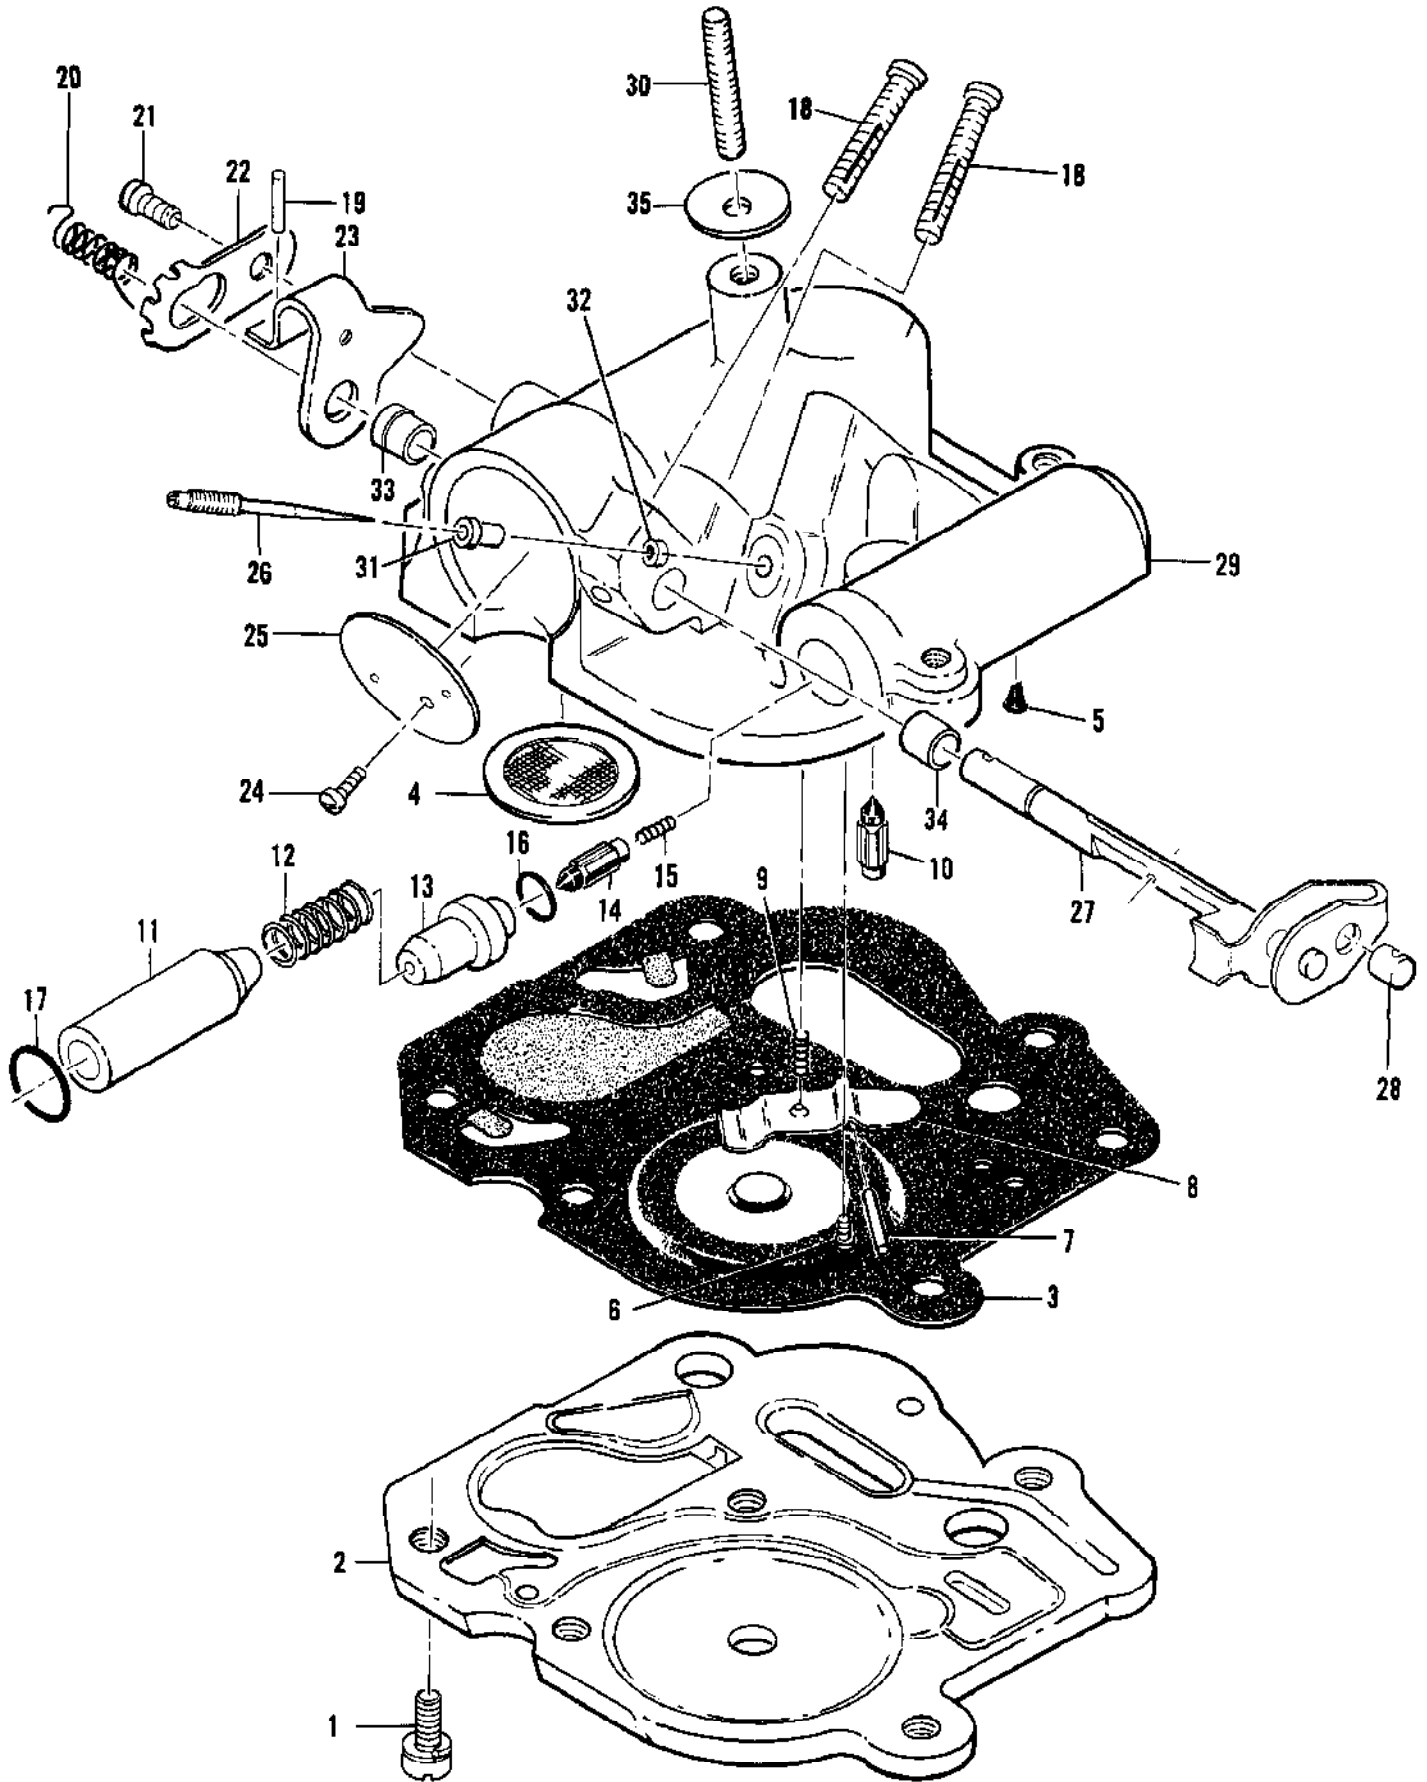

No
Diagram
Available

Parts List
Only

Ref #	Part Number	Qty	Description
	83434		Manual - Owner's
	62827		Wrench - Screwdriver
	63746		Scrench
	63341A		Kit - Spike
	65325		Baffle - Spark arrester
	69058		Kit - Wrap-around frame
	65712		Guide - Timing
	63432		Spark Plug - AC CS 42T
	65778		Spark Plug - AC CS 41T
	69210		Piston Assy - 0.020 in. oversize
	62813		Ring Set - Piston 0.020 in. oversize
	103512	2	Bearing - Needle
	69211		Piston Assy - 0.030 in. oversize
	62812		Ring Set - Piston 0.030 in. oversize
	103512	2	Bearing - Needle

Ref #	Part Number	Qty	Description
	66503	1	Carburetor Assy (McCulloch Double Needle)
1	110397	5	Screw - Pan hd 8-32 x 7/16 (SEMS)
2	65597	1	Plate - Carburetor base
3	67357	1	Diaphragm Assy - Pump
4	66796	1	Seal - Capillary
5	63041	1	Valve - Primer
6	63041	1	Valve - Primer
7	106136	1	Ring
8	65868	1	Set - Ball and seat
9	66153	1	Seat
10	61151	1	Ball
11	104728	1	Screw - Bind hd 6-32 x 1/4
12	110337	1	Pin - Inlet lever
13	62310	1	Lever - Inlet
14	62923A	1	Spring - Inlet lever
15	63038	1	Valve - Inlet needle
16	65677	1	Retainer - Primer plug
17	65617	1	Plug - Primer
18	105617	1	"O" Ring
19	101289	1	Ring - Retaining
20	65859	1	Spring - Plunger
21	66552	1	Plunger - Primer
22	59796	2	"O" Ring
	66551	1	"O" Ring
23	67116	1	Seal - "V" Packing
24	110483	1	Screw - Adjusting
25	65445	1	Needle - Main fuel
26	104001	1	"O" Ring
27	104814	1	Screw - Pan hd 4-40 x 1/4 (SEMS)
28	62290A	1	Plate - Throttle
29	104814	1	Screw - Pan hd 4-40 x 1/4 (SEMS)
30	65430	1	Lever - Throttle
31	65431	1	Needle - Metering
32	62975	1	Swivel - Needle
33	65428	1	Shaft Assy - Carburetor
34	66504	1	Body Assy - Carburetor
35	65432	1	Orifice - Air
36	66569	1	Orifice - Fuel
37	59796	1	"O" Ring
38	65724	1	Stud - Carburetor
39	62368	2	Bushing
40	67062	1	Seal - Air cleaner stud