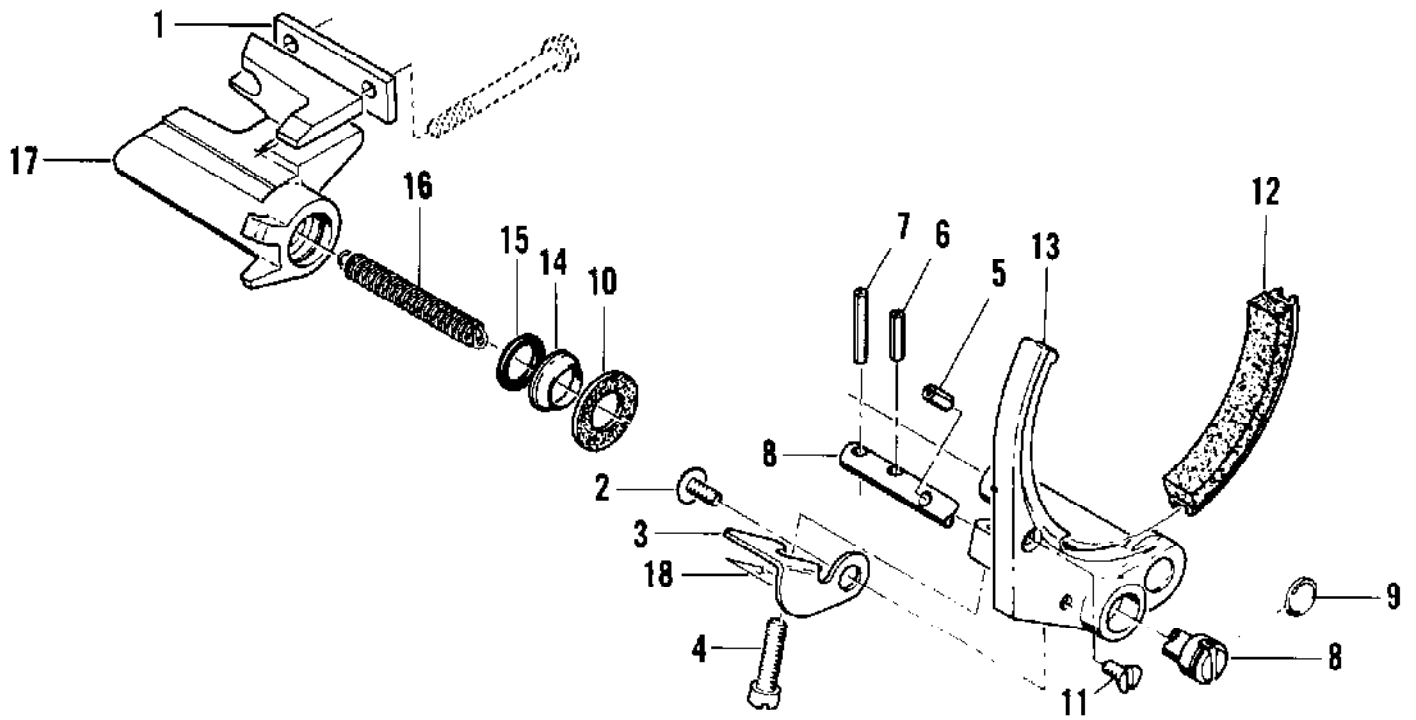

Ref #	Part Number	Qty	Description
1	66307	1	Plate - Base
	67928	1	Sharpener Assy
2	105027	1	Screw - Tr hd 8-32 x 7/16
3	66075	1	Bracket - Arm
4	110497	1	Screw - Fil hd 10-32 x 3/4
5	105661	1	Pin - Roll 1/8 x 3/8
6	103127	1	Pin - Roll 1/8 x 1/2
7	105651	1	Pin - Roll 1/8 x 11/16
8	67878	1	Shaft - Locking
9	67879	1	Ring - Retaining
10	67881	1	Washer - Felt
11	110492	1	Screw - Fl hd 8-32 x 5/16
12	67648	1	Stone Assy
13	67882	1	Arm - Sharpener
14	66068	1	Scraper - Dirt
15	105607	1	"O" Ring
16	66070	1	Spring - Arm
17	67886	1	Base
18	67523	1	Label - Grinder adjustment