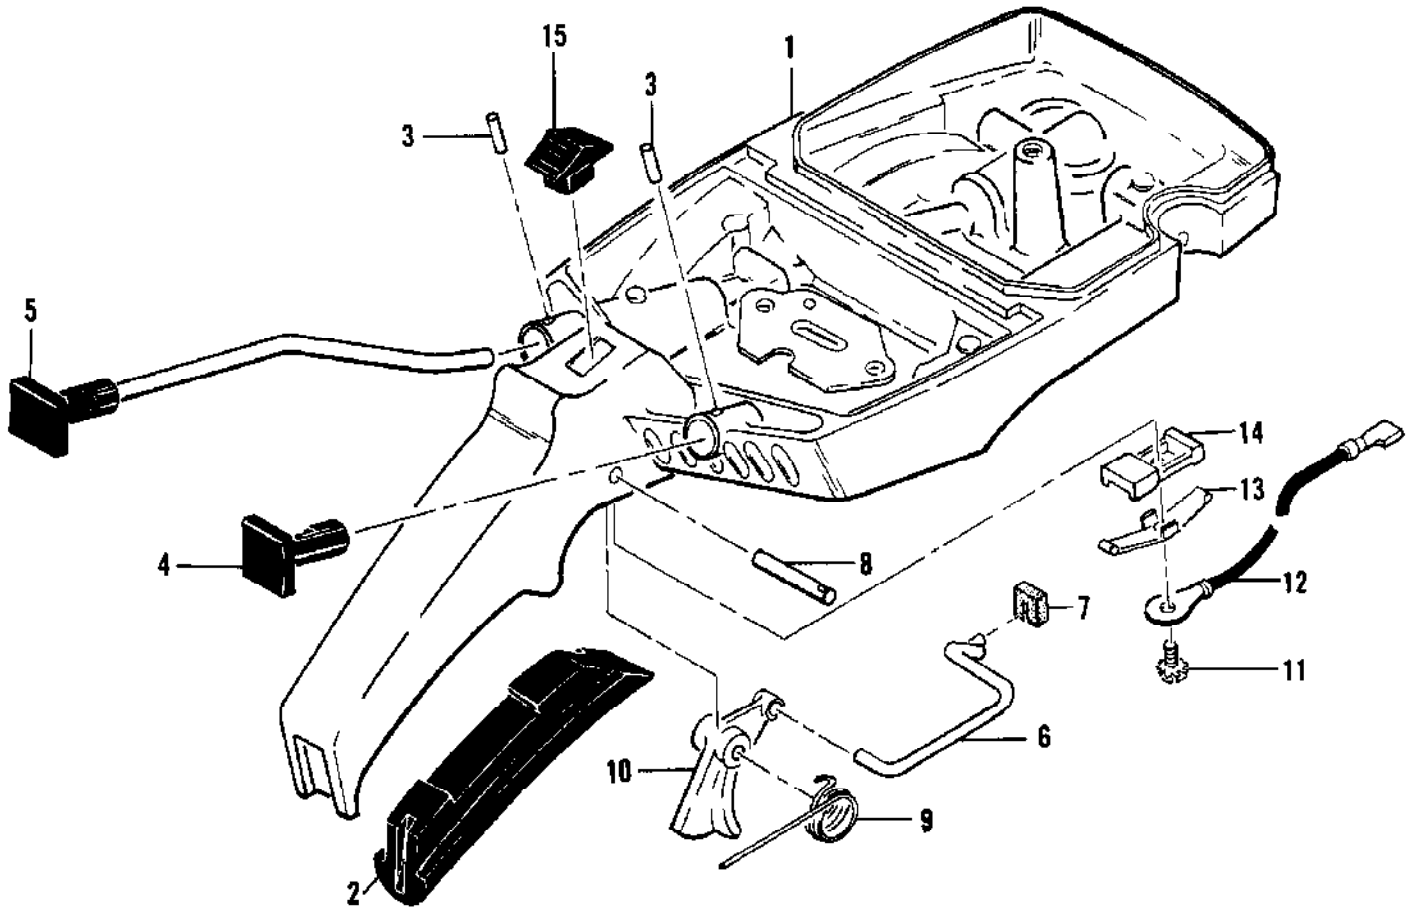

Ref #	Part Number	Qty	Description
1	66648	1	Fuel Tank Assy
2	64872	1	Grip - Handle
3	105673	2	Pin - Roll 3/32 x 9/16
4	66194	1	Button - Primer
5	63052	1	Button and Rod Assy - Oiler
	64871	1	Button and Rod Assy - Oiler
6	62970C	1	Rod - Throttle
	65816	1	Rod - Throttle
7	67989	1	Seal - Throttle rod
8	110378	1	Pin - Roll 3/16 x 15/16
9	65734	1	Spring - Throttle return
10	67224	1	Trigger - Throttle
11	103672	1	Screw - Fil hd 8-32 x 1/2 (SEMS)
12	62973A	1	Wire Assy - Stop switch
13	62451	1	Contact - Switch
14	62950A	1	Base - Switch
15	62951	1	Button - Switch