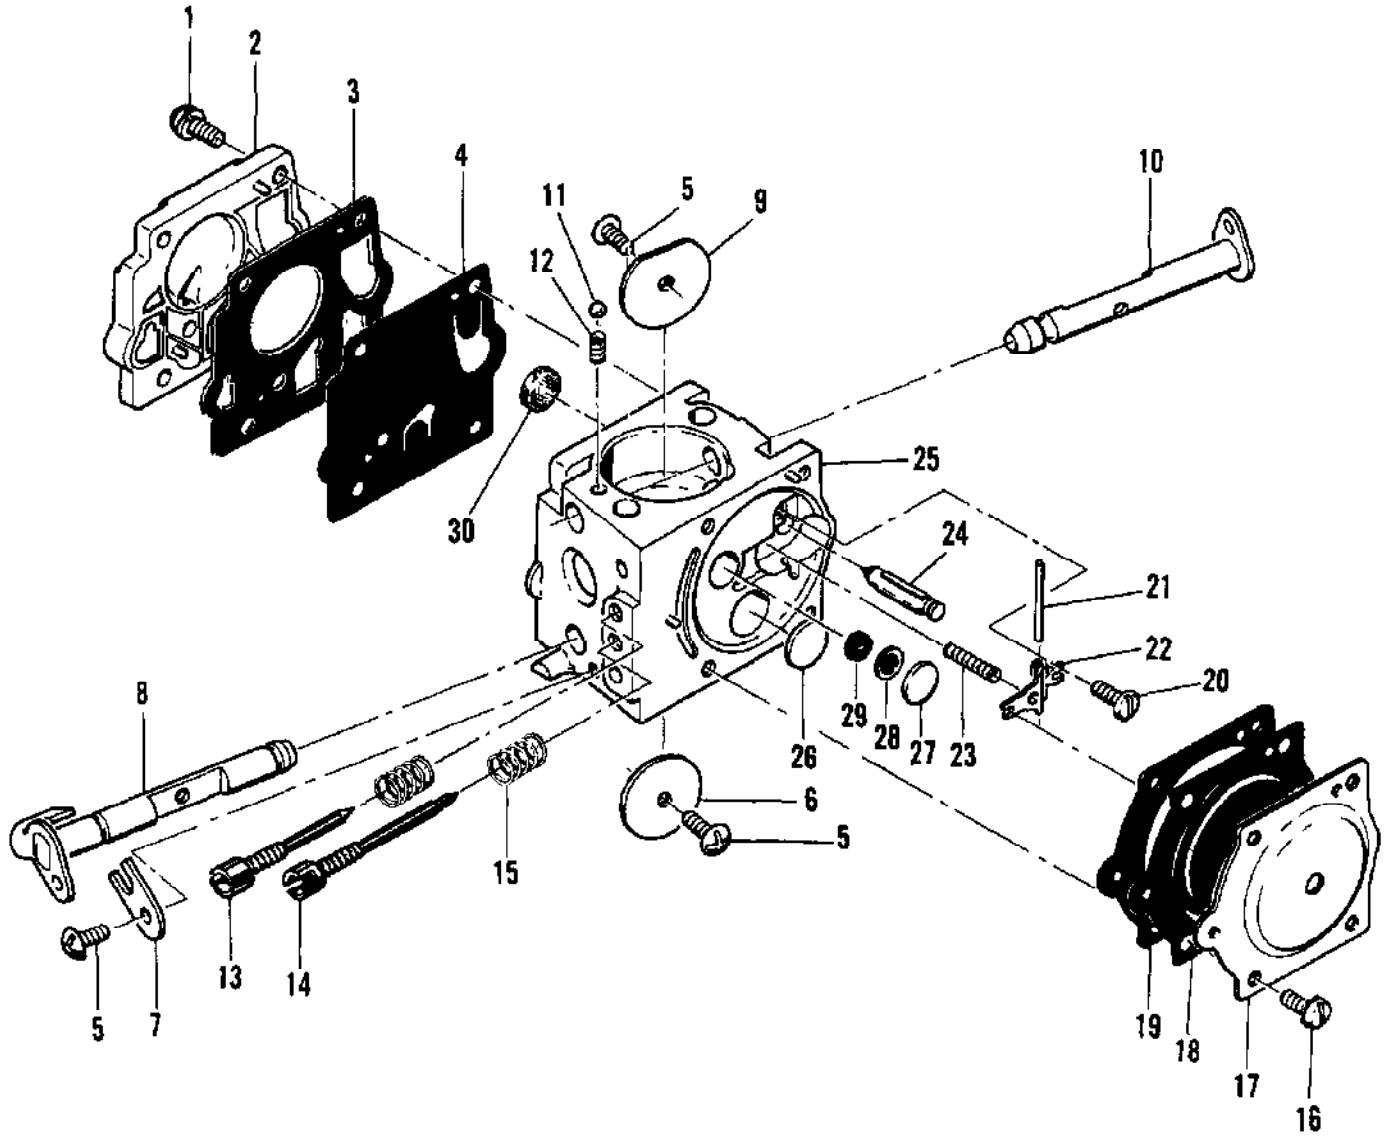

Ref #	Part Number	Qty	Description
	67379	1	Carburetor Assy (McCulloch SDC-2)
1	67501	4	Screw - Pump cover
2	83760	1	Cover - Pump
3	67495	1	Gasket - Cover
4	83114	1	Diaphragm - Fuel pump
5	47690	3	Screw - Plate
6	67487	1	Plate - Throttle
7	67489	1	Clip - Shaft
8	67486	1	Shaft Assy - Throttle
9	67490	1	Plate - Choke
10	67488	1	Shaft Assy - Choke
11	100302	1	Ball - Choke friction
12	67504	1	Spring - Choke
13	67506	1	Needle - High speed
14	67505	1	Needle - Idle
15	67502	2	Spring - Needle
16	70798	4	Screw - Diaphragm cover
17	83761	1	Cover - Diaphragm
18	67499	1	Diaphragm - Metering
19	67496	1	Gasket - Diaphragm
20	67500	1	Screw - Lever pin
21	67508	1	Pin - Lever
22	67509	1	Lever - Metering
23	67503	1	Spring - Lever
24	67491	1	Valve - Needle
25	67483	1	Body Assy - Carburetor
26	71690	1	Plug - 3/8
27	69506	1	Plug - 5/16
28	69203	1	Seat Assy
29	69204	1	Valve
30	67507	1	Screen - Fuel
	67482		Gasket Set
	67481		Repair Kit