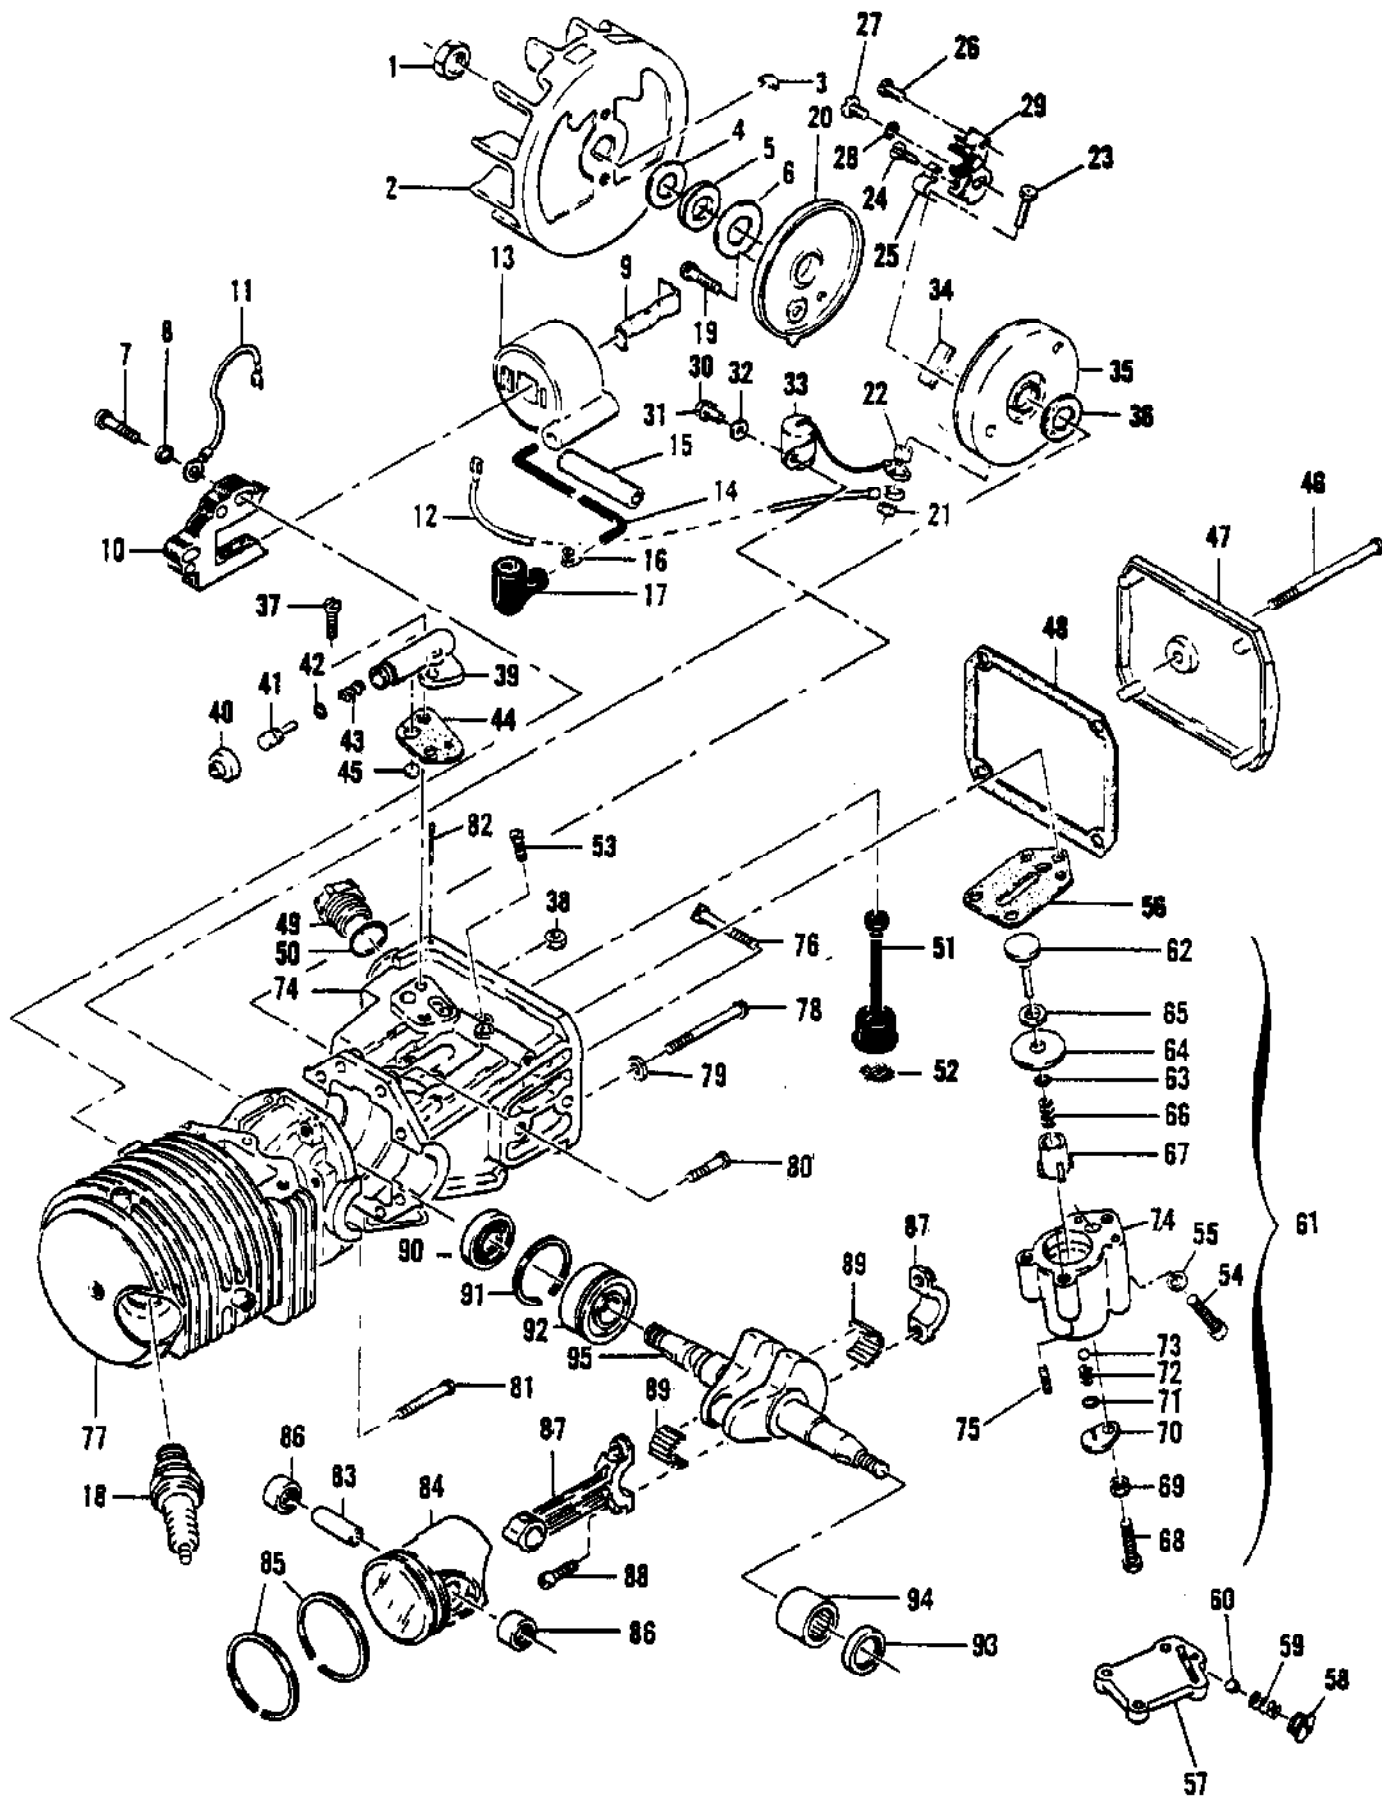

Ref #	Part Number	Qty	Description
1	101391	1	Nut - Hex 3/8-24
	110594	1	Nut - Hex 3/8-24
2	61737A	1	Flywheel Assy
3	103879	1	Key - Woodruff
4	67057	1	Washer - Thrust
5	67056	1	Seal
6	67054	1	Washer - Thrust
7	101965	2	Screw - Fil hd 10-24 x 7/8 (SEMS)
	110127	2	Screw - Hex hd 10-24 x 7/8 (SEMS)
8	100003	2	Washer - #10
9	51253	1	Retainer - Coil
10	68164	1	Lamination Assy
11	62819	1	Wire Assy - Ground
12	69344	1	Wire Assy - Primary
13	69798	1	Kit - Coil & Terminal Assy
14	69966	1	Wire & Sleeve Assy - Spark plug
15	67127	1	Sleeve
16	62932	1	Connector
17	62926	1	Boot
18	63097	1	Spark Plug AC CS 45T
19	110349	1	Screw - Rd hd 8-32 x 3/4
20	62362	1	Cover - Breaker box
21	100298	1	Nut - Hex 6-32
22	62365	1	Spacer - Breaker screw
23	110346	1	Screw - Hex hd 6-32 x 3/4
24	110489	1	Screw - Pan hd 6-32 x 7/16 s/t
25	83126	1	Strap - Conduction
26	100934	1	Screw - Rd hd 8-32 x 3/8
27	100934	1	Screw - Rd hd 8-32 x 3/8
	110445	1	Screw - Truss hd 8-32 x 3/8
28	105976	1	Washer - #8
29	62363	1	Breaker Assy
	66231	1	Breaker Assy
30	105249	1	Screw - Rd hd 8-32 x 3/8 (SEMS)
	110623	1	Screw - Fil hd 8-32 x 1/2
	103672	1	Screw - Fil hd 8-32 x 1/2
31	100252	1	Lockwasher - #8
32	100080	1	Washer - #8
33	61650	1	Condenser
34	54184	1	Wiper - Cam
35	62361	1	Box - Breaker
	83125	1	Box - Breaker
36	67051	1	Seal
37	110623	2	Screw - Fil hd 8-32 x 1/2
38	100955	1	Nut - Hex 8-32
39	62261A	1	Housing - Pump
40	62262	1	Cap - Housing
41	62266	1	Plunger - Pump
42	101056	1	"O" Ring
43	66687	1	Spring - Plunger
44	62230	1	Gasket - Pump
45	62909	1	Valve - Pump
46	110291	1	Screw - Pan hd 10-24 x 2-5/8
47	63072	1	Cover - Oil tank
48	62116	1	Gasket - Cover