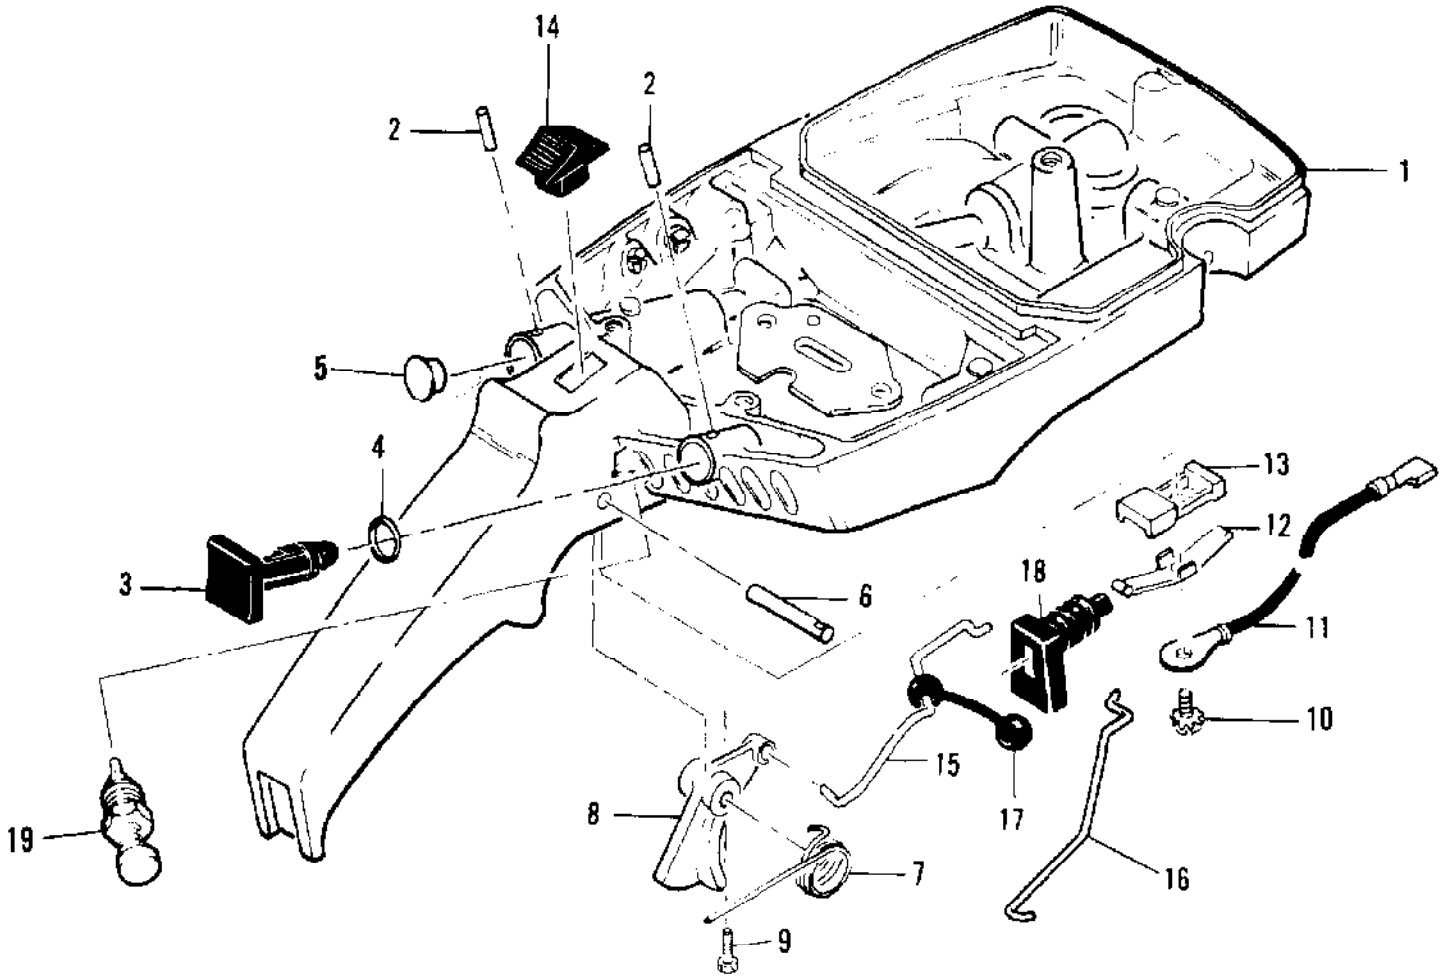

Ref #	Part Number	Qty	Description
1	62191A	1	Insert - Handle
2	87851	1	Handle - Starter
3	105490	1	Washer - 3/16
4	110646	3	Screw - Oval hd 8-32 x 1-1/8
5	87672	1	Cover Assy - Starter
6	110657	1	Pin - Roll
7	84051	1	Pulley - Rope
8	110341	1	Screw - Hex hd 10-24 x 1/2
9	87675	1	Rope Assy - Starter
10	110470	1	Rivet - Rope
11	87698	1	Drum - Starter
12	87680	1	Spring - Rewind
13	86053	1	Shield - Spring
14	57535	2	Bushing - Shaft
15	83748	1	Shaft - Starter
16	87693	1	Kit - Fan housing
17	87674	1	Guard - Flywheel

Ref #	Part Number	Qty	Description
1	84183	1	Fuel Tank Assy
2	105673	2	Pin - Roll
3	69041	1	Button - Choke
4	101056	1	"O" Ring
5	110893	1	Plug - Cup
6	110378	1	Pin - Roll
7	87178	1	Spring - Throttle
8	89721	1	Trigger
9	110668	1	Screw - Fil hd 8-36 x 5/8
10	103672	1	Screw - Fil hd 8-32 x 1/2
11	62973A	1	Wire Assy - Stop Switch
12	62451	1	Contact - Switch
13	62950A	1	Base - Switch
14	68846	1	Button - Switch
15	85107	1	Rod - Throttle
16	69042	1	Rod - Choke
17	69043	1	Snubber - Control rod
18	68522	1	Seal - Throttle rod
19	89723	1	Throttle Latch Assy