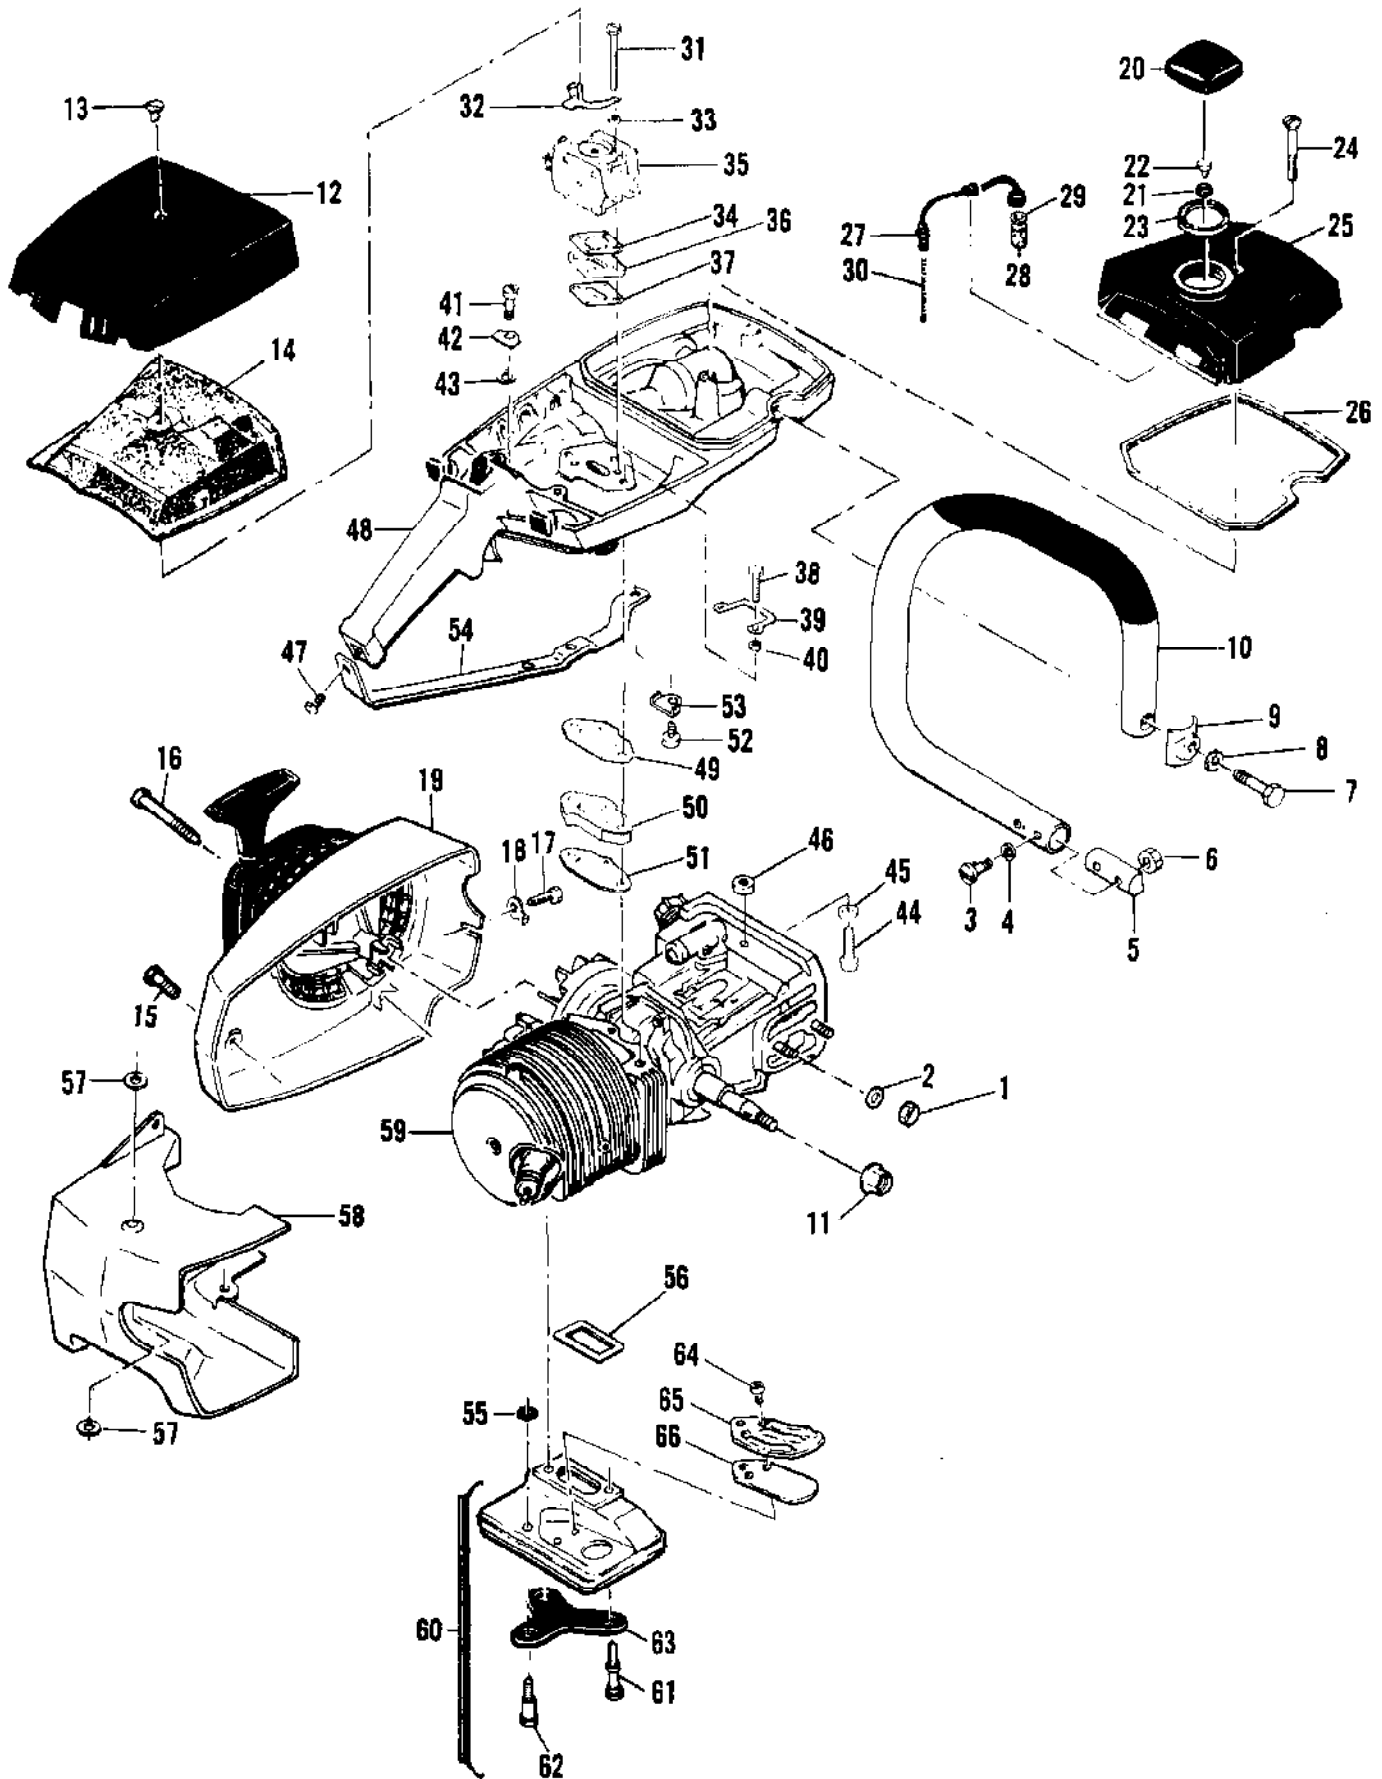

Ref #	Part Number	Qty	Description
1	62191A	1	Insert - Handle
2	87851	1	Handle - Starter
3	105490	1	Washer - 3/16
4	110646	3	Screw - Oval hd 8-32 x 1-1/8
5	87672	1	Cover Assy - Starter
6	110657	1	Pin - Roll
7	84051	1	Pulley - Rope
8	110341	1	Screw - Hex hd 10-24 x 1/2
9	87675	1	Rope Assy - Starter
10	110470	1	Rivet - Rope
11	87698	1	Drum - Starter
12	87680	1	Spring - Rewind
13	86053	1	Shield - Spring
14	57535	2	Bushing - Shaft
15	83748	1	Shaft - Starter
16	87693	1	Kit - Fan housing
17	87674	1	Guard - Flywheel

Ref #	Part Number	Qty	Description
1	84183	1	Fuel Tank Assy
2	105673	2	Pin - Roll
3	69041	1	Button - Choke
4	101056	1	"O" Ring
5	110893	1	Plug - Cup
6	110378	1	Pin - Roll
7	87178	1	Spring - Throttle
8	89721	1	Trigger
9	110668	1	Screw - Fil hd 8-36 x 5/8
10	103672	1	Screw - Fil hd 8-32 x 1/2
11	62973A	1	Wire Assy - Stop Switch
12	62451	1	Contact - Switch
13	62950A	1	Base - Switch
14	68846	1	Button - Switch
15	85107	1	Rod - Throttle
16	69042	1	Rod - Choke
17	69043	1	Snubber - Control rod
18	68522	1	Seal - Throttle rod
19	89723	1	Throttle Latch Assy