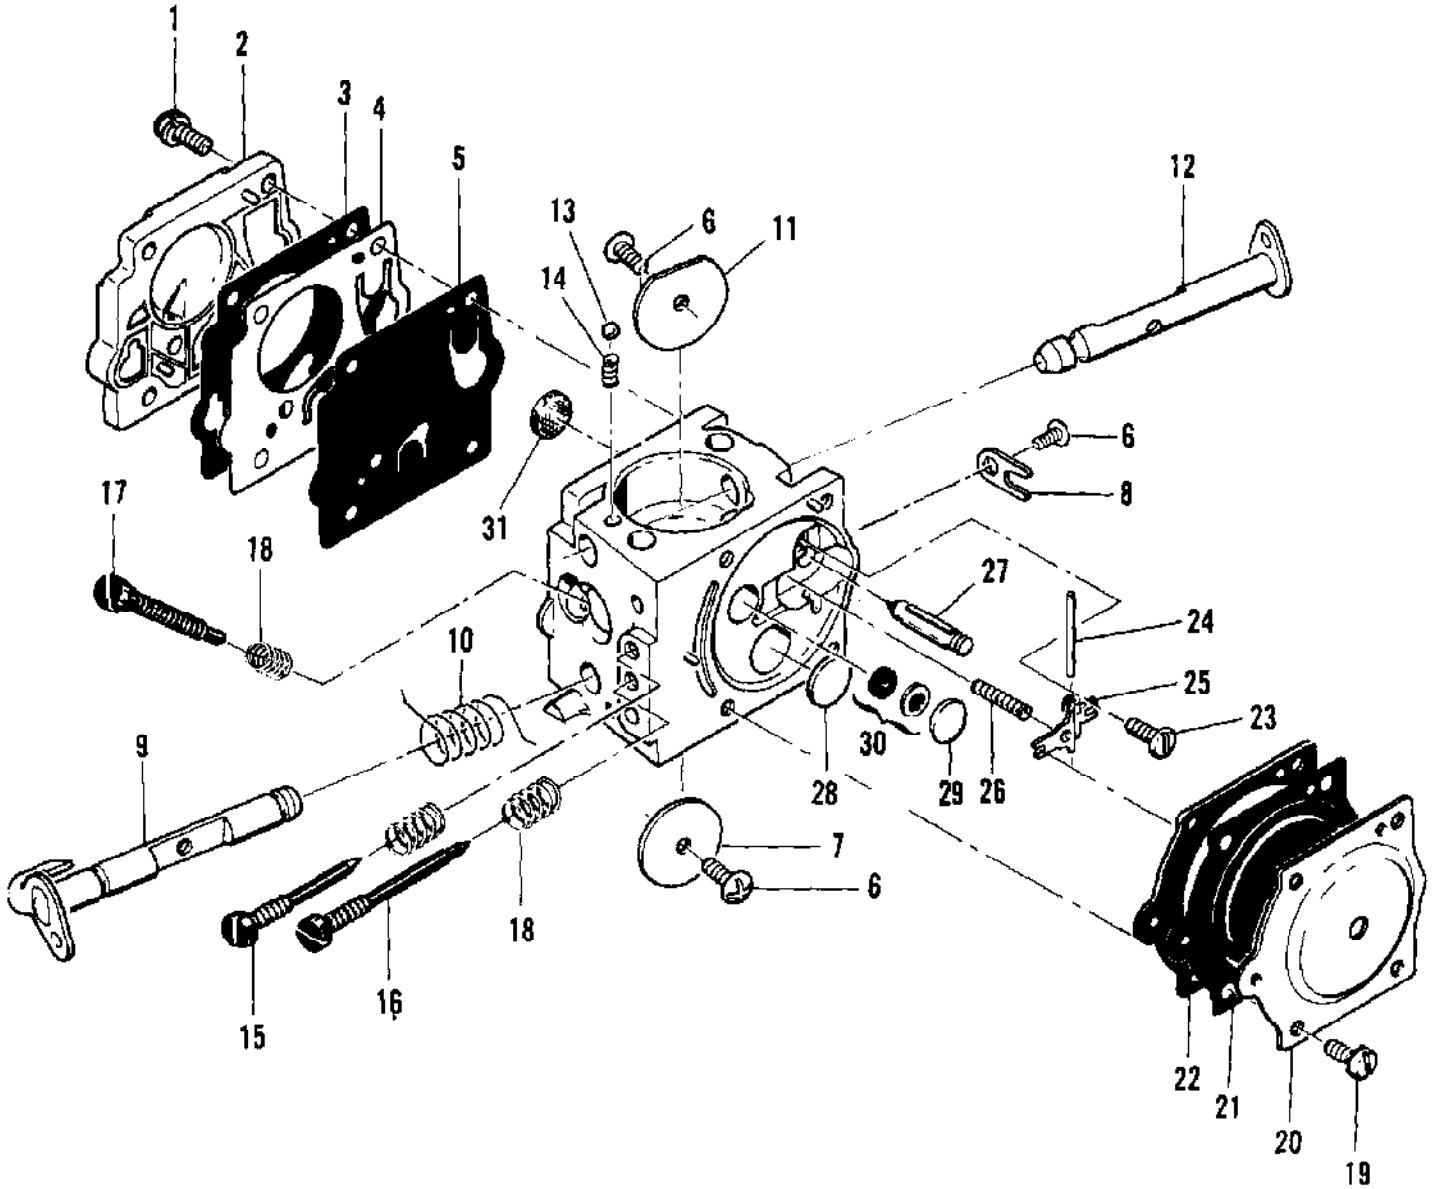

Ref #	Part Number	Qty	Description
	85720	1	Carburetor Assy
1	67501	4	Screw - Pump Cover
2	83760	1	Cover - Pump
3	67495	1	Gasket - Cover
4	67498	1	Diaphragm - Check valve
5	83114	1	Diaphragm - Fuel pump
6	47690	3	Screw - Plate
7	83762	1	Plate - Throttle
8	67489	1	Clip - Shaft
9	67486	1	Shaft Assy - Throttle
10	85981	1	Spring - Throttle shaft
11	67490	1	Plate - Choke
12	67488	1	Shaft Assy - Choke
13	100302	1	Ball - Choke friction
14	67504	1	Spring - Choke friction
15	68104	1	Needle - High speed
16	68105	1	Needle - Idle
17	68106	1	Screw - Idle speed
18	67502	3	Spring - Needle
19	70798	4	Screw - Diaphragm cover
20	83761	1	Cover - Diaphragm
21	67499	1	Diaphragm - Metering
22	67496	1	Gasket - Diaphragm
23	67500	1	Screw - Lever pin
24	67508	1	Pin - Lever
25	67509	1	Lever - Metering
26	67503	1	Spring - Lever
27	67491	1	Valve - Needle
28	71690	1	Plug - 3/8
29	69506	1	Plug - 5/16
30	83758	1	Kit - Valve & Seat Assy
31	67507	1	Screen - Fuel
	67482		Gasket Set
	83764		Repair Kit