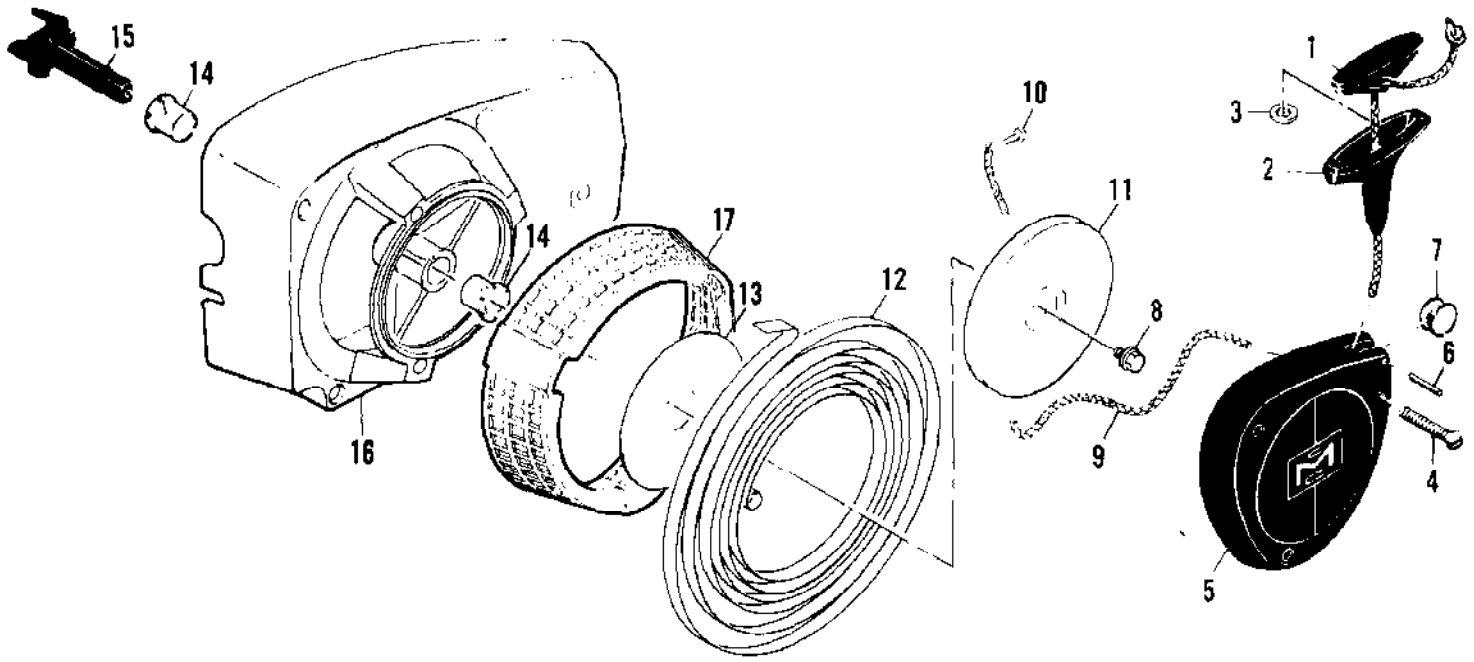

No
Diagram
Available

Parts List
Only

Ref #	Part Number	Qty	Description
	69210		Piston Assy - 0. 020 in. oversize
	62813		Ring Set - 0. 020 in. oversize
	69211		Piston Assy - 0. 030 in. oversize
	62812		Ring Set - 0. 030 in. oversize
	86419		Timing Guide
	69191		Kit - Pressure Test Adaptor
	84453		Kit - Piston tool
	85726		Owner's Manual
	63432		Spark Plug - AC CS 42T
	65778		Spark Plug - AC CS 41T
	65409		Spark Plug - Ch CJ6
	65551		Spark Plug - Ch CJ4
	63746		Scrench

Ref #	Part Number	Qty	Description
1	62191A	1	Insert - Handle
2	87851	1	Handle - Starter
3	105490	1	Washer - 3/16
4	110646	3	Screw - Oval hd 8-32 x 1-1/8
5	87672	1	Cover Assy - Starter
6	110657	1	Pin - Roll
7	84051	1	Pulley - Rope
8	110341	1	Screw - Hex hd 10-24 x 1/2
9	87675	1	Rope Assy - Starter
10	110470	1	Rivet - Rope
11	87698	1	Drum - Starter
12	87680	1	Spring - Rewind
13	86053	1	Shield - Spring
14	57535	2	Bushing - Shaft
15	83748	1	Shaft - Starter
16	87693	1	Kit - Fan housing
17	87674	1	Guard - Flywheel

Ref #	Part Number	Qty	Description
1	84183	1	Fuel Tank Assy
2	105673	2	Pin - Roll
3	69041	1	Button - Choke
4	101056	1	"O" Ring
5	110893	1	Plug - Cup
6	110378	1	Pin - Roll
7	87178	1	Spring - Throttle
8	89721	1	Trigger
9	110668	1	Screw - Fil hd 8-36 x 5/8
10	103672	1	Screw - Fil hd 8-32 x 1/2
11	62973A	1	Wire Assy - Stop Switch
12	62451	1	Contact - Switch
13	62950A	1	Base - Switch
14	68846	1	Button - Switch
15	85107	1	Rod - Throttle
16	69042	1	Rod - Choke
17	69043	1	Snubber - Control rod
18	68522	1	Seal - Throttle rod
19	89723	1	Throttle Latch Assy

Ref #	Part Number	Qty	Description
56	103085	2	Bearing - Needle
57	65401	1	Connecting Rod Assy
58	61627A	2	Screw - Skt hd special
59	63225	1	Roller - Needle (set of 20)
60	67906	1	Seal - Oil
61	63464	1	Ring - Snap
62	67905	1	Bearing - Ball
63	110260	1	Seal - Oil
64	104357	1	Bearing - Needle
65	87728	1	Crankshaft