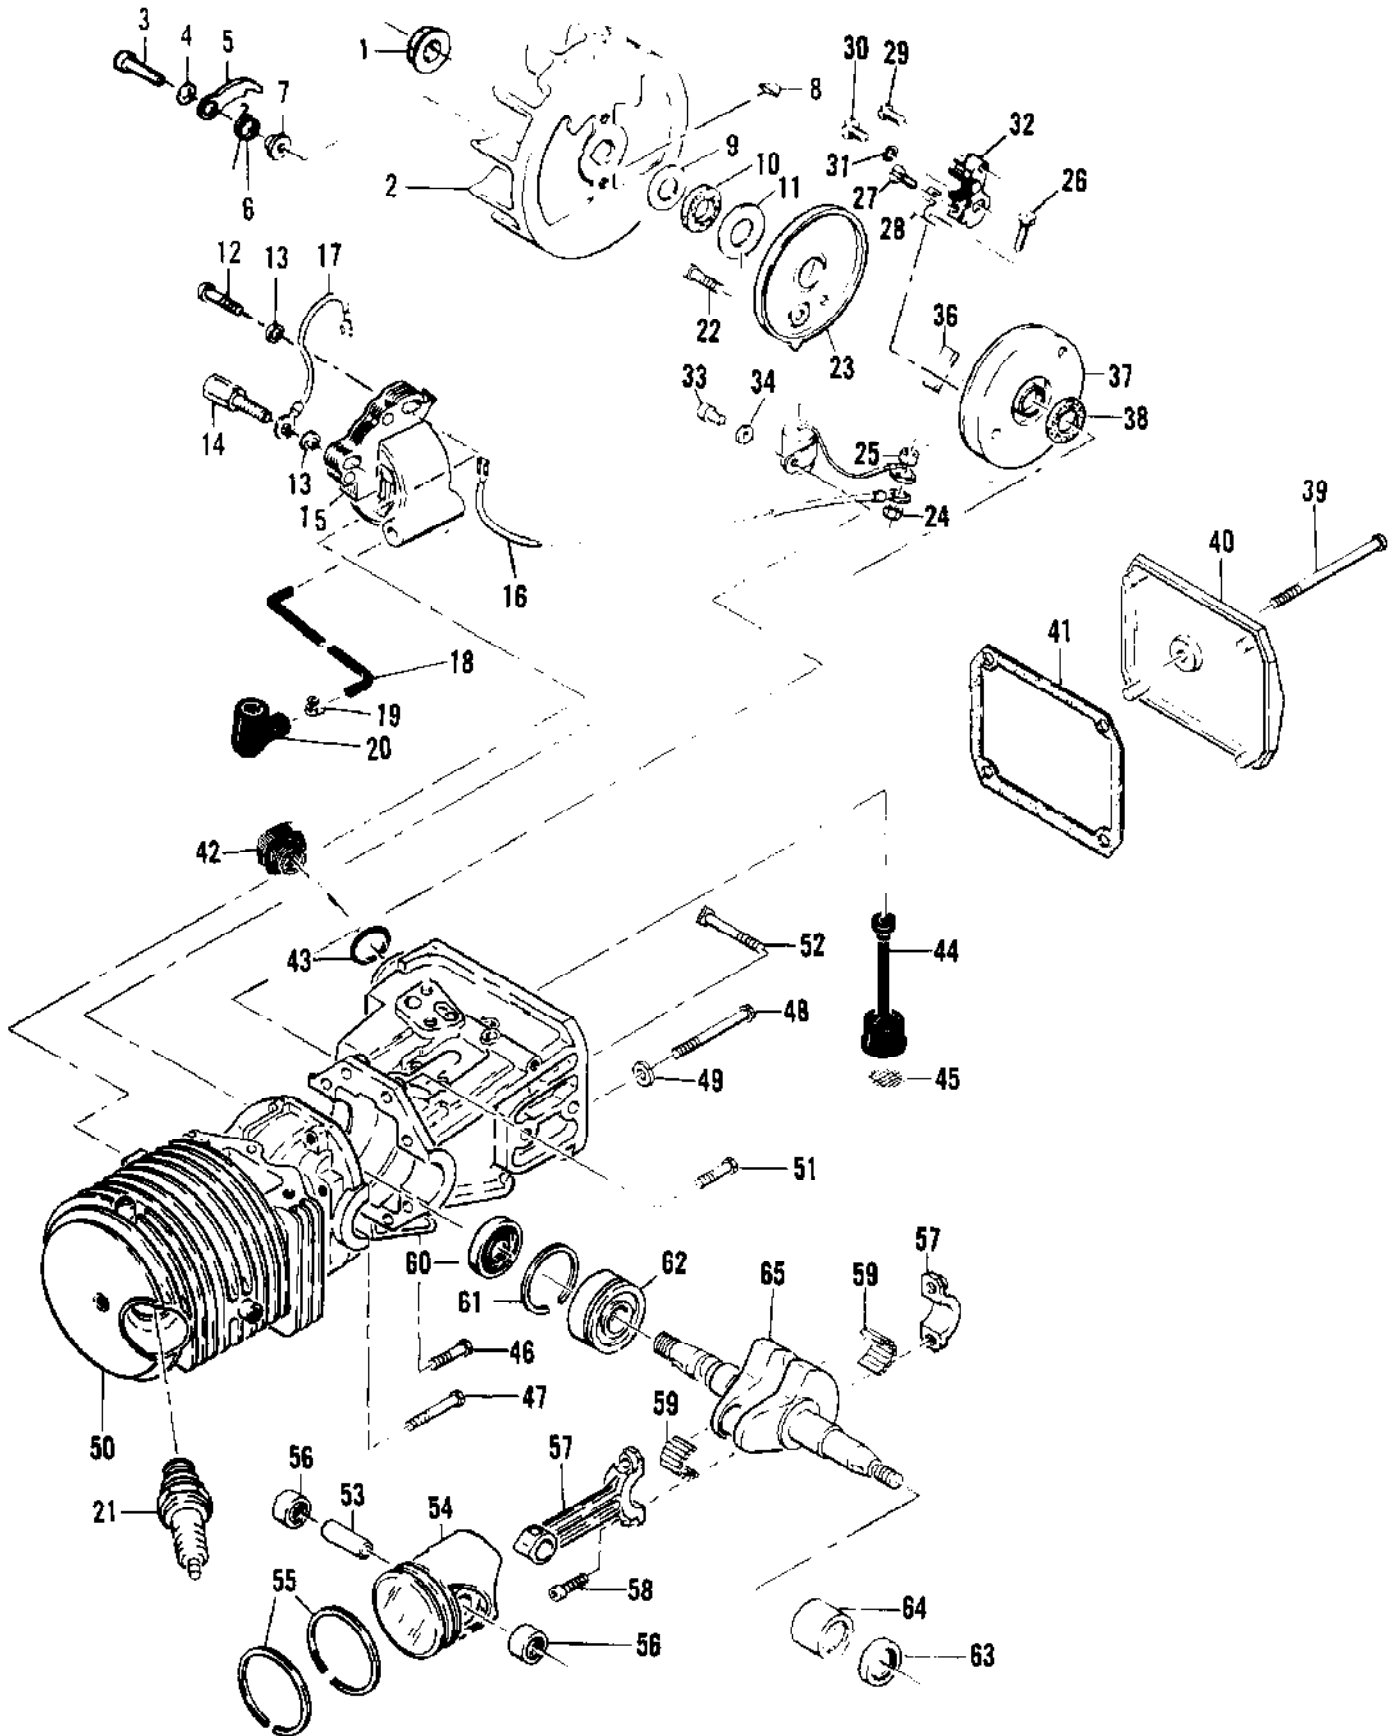

Ref #	Part Number	Qty	Description
1	110703	1	Nut - Hex 3/8-24
2	86068	1	Flywheel
3	102660	2	Screw - Skt hd 10-24 x 7/8
4	83241	2	Washer - Special
5	67546	2	Pawl - Starter
6	67545	2	Spring - Pawl
7	67547	2	Pivot - Pawl
8	103879	1	Key - Woodruff
9	67057	1	Washer - Thrust
10	67056	1	Seal - Breaker box cover
11	67054	1	Washer - Thrust
12	110127	1	Screw - Hex hd 10-24 x 7/8 (SEMS)
13	100002	2	Washer - #10
14	83512	1	Stud - Special
15	84686	1	Wire Assy - Ground
16	69344	1	Wire Assy - Primary
17	87246	1	Coil & Lamination Assy
18	50120	1	Wire Assy - Spark plug
19	55061	1	Connector
20	85758	1	Boot
21	63097	1	Spark Plug - AC CS 45T
22	110584	1	Screw - Rd hd 8-32 x 3/4
23	62362	1	Cover - Breaker box
24	100298	1	Nut - Hex 6-32
25	62365	1	Spacer - Breaker
26	110346	1	Screw - Hex hd 6-32 x 3/4
27	110706	1	Screw - Pan hd 8-18 x 1/2
28	83126	1	Strap - Conduction
29	110811	1	Screw - Pan hd 8-32 x 3/8
30	110445	1	Screw - Truss hd 8-32 x 3/8
31	105976	1	Washer - #8
32	66231	1	Breaker Assy
33	103672	1	Screw - Fil hd 8-32 x 1/2 (SEMS)
34	100008	1	Washer - #8
35	85358	1	Condenser
36	54184	1	Wiper - Cam
37	84329	1	Box - Breaker
38	67051	1	Seal - Breaker box
39	110291	1	Screw - Pan hd 10-24 x 2-5/8
40	86304	1	Cover - Oil tank
41	86306	1	Gasket - Cover
42	87270	1	Cap - Oil tank
43	101148	1	"O" Ring
44	62123B	1	Hose Assy - Oil
45	51506	1	Screen
46	110288	1	Screw Assy - Hex 8-32 x 3/4
47	110618	1	Screw Assy - Hex 8-32 x 1-3/8
48	62105	4	Screw Assy - Sealing
49	62842	4	Washer - Sealing
50	89890	1	Crankcase Assy
51	110288	2	Screw Assy - Hex 8-32 X 3/4
52	62065	2	Bolt - Bar mounting
53	61649	1	Pin - Piston
54	69212	1	Piston Assy
55	62814	1	Ring Set - Piston