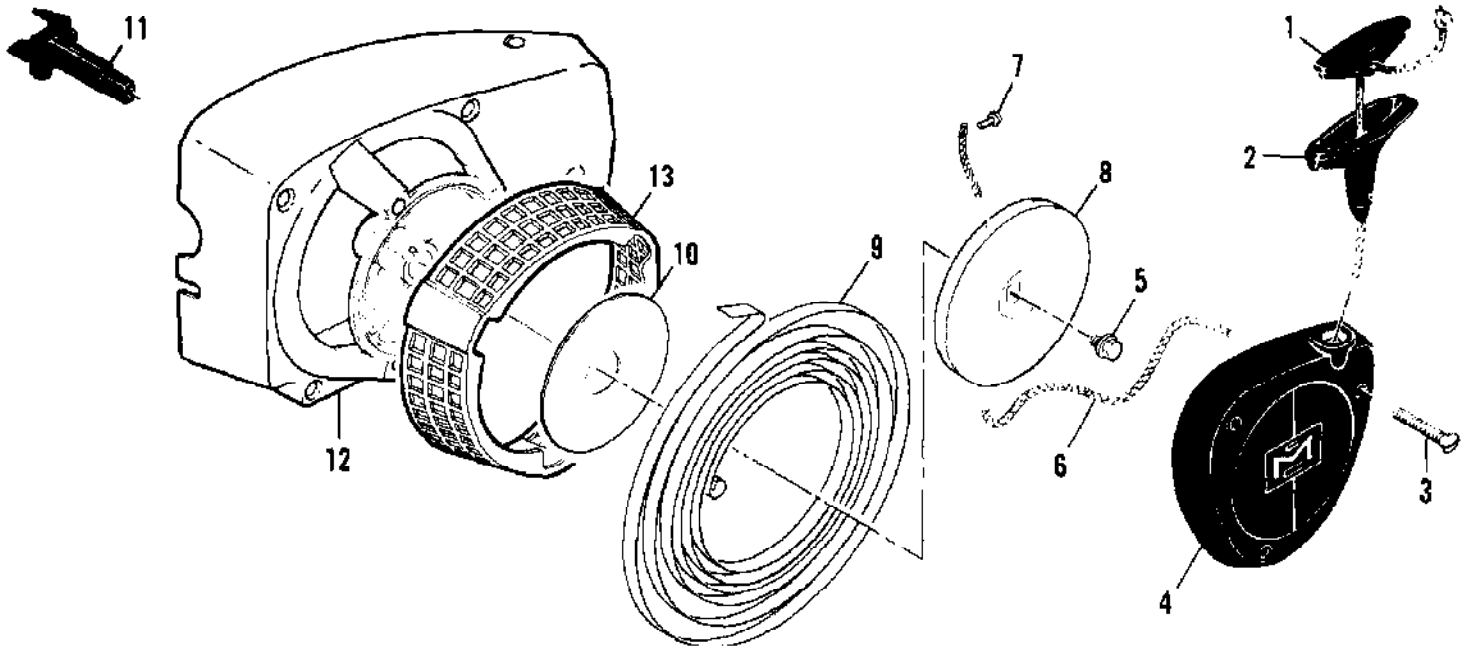

No
Diagram
Available

Parts List
Only

Ref #	Part Number	Qty	Description
	84453		Kit - Piston tool
	69191		Kit - Pressure test adaptor
	63341A		Kit - Spike
	84922		Kit - Baffle
	86419		Guide - Timing
	63097		Spark Plug - AC CS 45T
	65778		Spark Plug - AC CS 41T
	65409		Spark Plug - Ch CJ6
	65551		Spark Plug - Ch CJ4
	62827		Wrench
	83235		Wrench
	85726		Manual - Owners

Ref #	Part Number	Qty	Description
1		1	Bar
2		1	Chain Assy
3	64325	2	Plate - Bar

Ref #	Part Number	Qty	Description
	87666	1	Carburetor Assy
1	67501	4	Screw - Pump cover
2	83760	1	Cover - Pump
3	67495	1	Gasket - Cover
4	67498	1	Diaphragm - Check valve
5	83114	1	Diaphragm - Fuel pump
6	47690	3	Screw - Plate
7	83762	1	Plate - Throttle
8	67489	1	Clip - Shaft
9	67486	1	Shaft Assy - Throttle
10	67490	1	Plate - Choke
11	67488	1	Shaft Assy - Choke
12	100302	1	Ball - Choke friction
13	67504	1	Spring - Choke
14	87915	1	Needle - High speed
15	87916	1	Needle - Idle
16	67502	2	Spring - Needle
17	70798	4	Screw - Diaphragm cover
18	83761	1	Cover - Diaphragm
19	67499	1	Diaphragm - Metering
20	67496	1	Gasket - Diaphragm
21	67500	1	Screw - Lever pin
22	67508	1	Pin - Lever
23	67509	1	Lever - Metering
24	67503	1	Spring - Lever
25	67491	1	Valve - Needle
26	71690	1	Plug - 3/8
27	69506	1	Plug - 5/16
28	83758	1	Kit - Valve & Seat Assy
29	67507	1	Screen - Fuel

Ref #	Part Number	Qty	Description
1	62191A	1	Insert - Starter handle
2	62190A	1	Handle - Starter
3	110646	3	Screw - Oval hd 8-32 x 1-1/8
4	87672	1	Cover - Starter
5	110341	1	Screw - Hex hd 10-24 x 1/2
6	68162	1	Rope - Starter
7	110470	1	Rivet
8	85122	1	Drum - Starter
9	87680	1	Spring - Rewind
10	86053	1	Shield - Spring
11	83748	1	Shaft - Starter
12	87693	1	Kit - Fan housing
13	87674	1	Guard - Sawdust