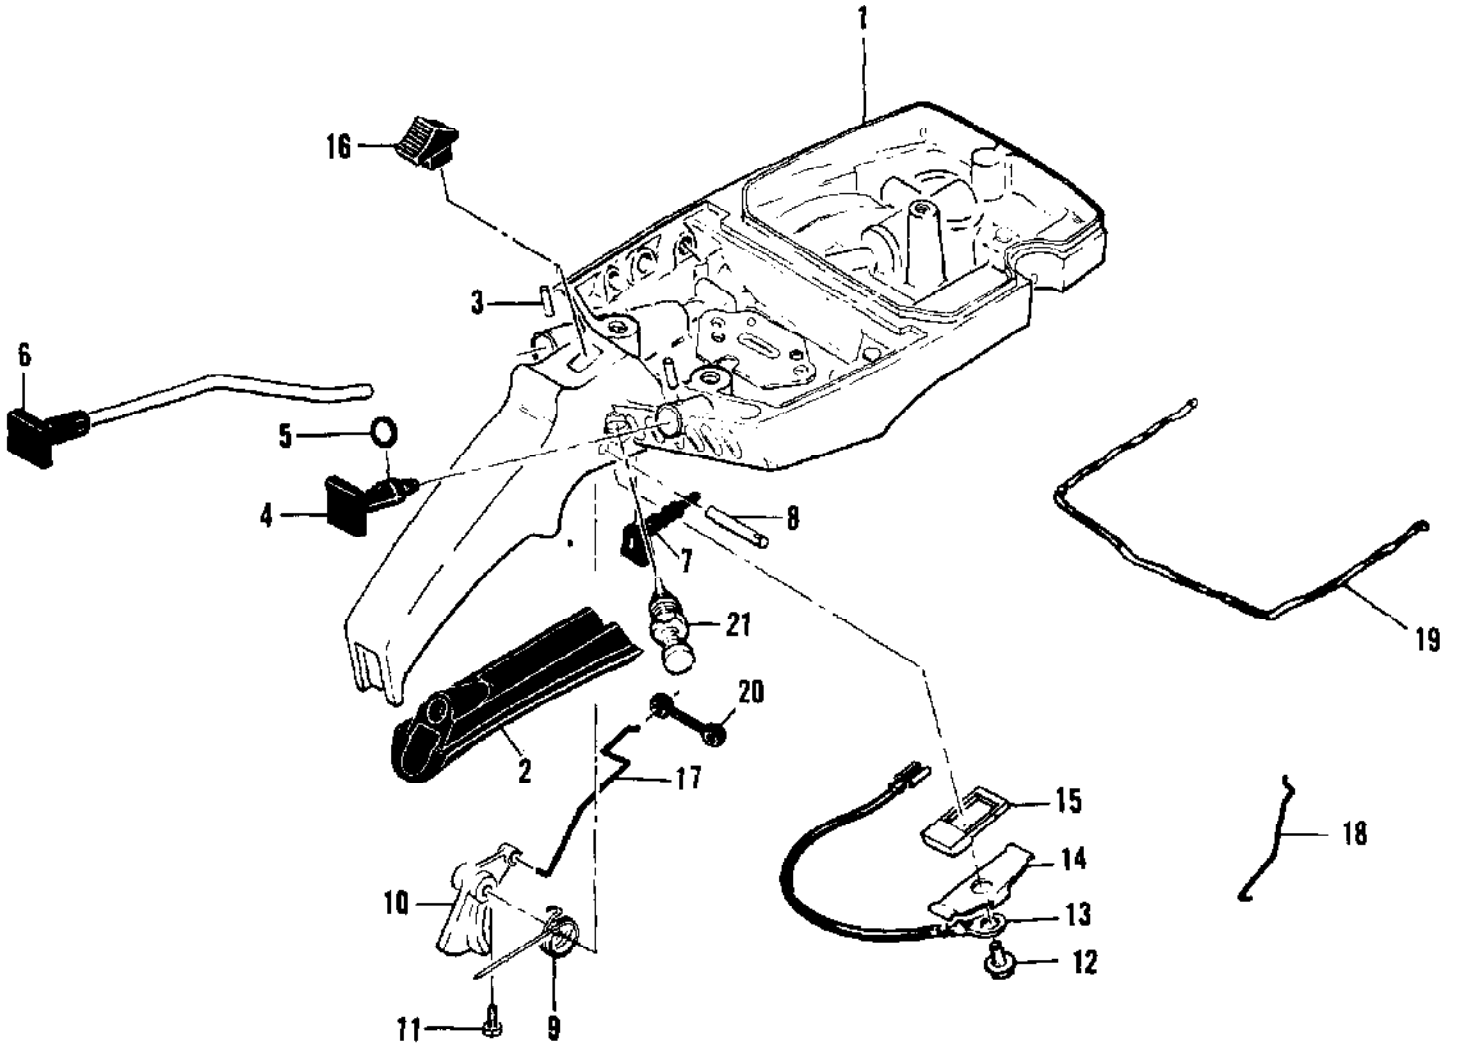

Ref #	Part Number	Qty	Description
1	87685	1	Fuel Tank
2	87883	1	Grip - Handle
	89400	1	Grip - Handle
3	105673	2	Pin - Roll 3/32 x 9/16
4	69041	1	Button - Choke
5	101056	1	"O" Ring
6	64871	1	Button & Rod Assy
7	68522	1	Seal - Throttle rod
8	110378	1	Pin - Roll 3/16 x 15/16
9	87178	1	Spring - Throttle return
10	86450	1	Trigger
11	110668	1	Screw - Fil hd 8-36 x 5/8
12	103672	1	Screw - Fil hd 8-32 x 1/2
13	62973A	1	Wire Assy - Stop switch
14	62451	1	Contact - Switch
15	62950A	1	Base - Switch
16	68846	1	Button - Switch
17	85107	1	Rod - Throttle
18	69042	1	Rod - Choke
19	69564	1	Seal - Airbox
20	69043	1	Snubber - Rod
21	85451	1	Latch Assy - Throttle