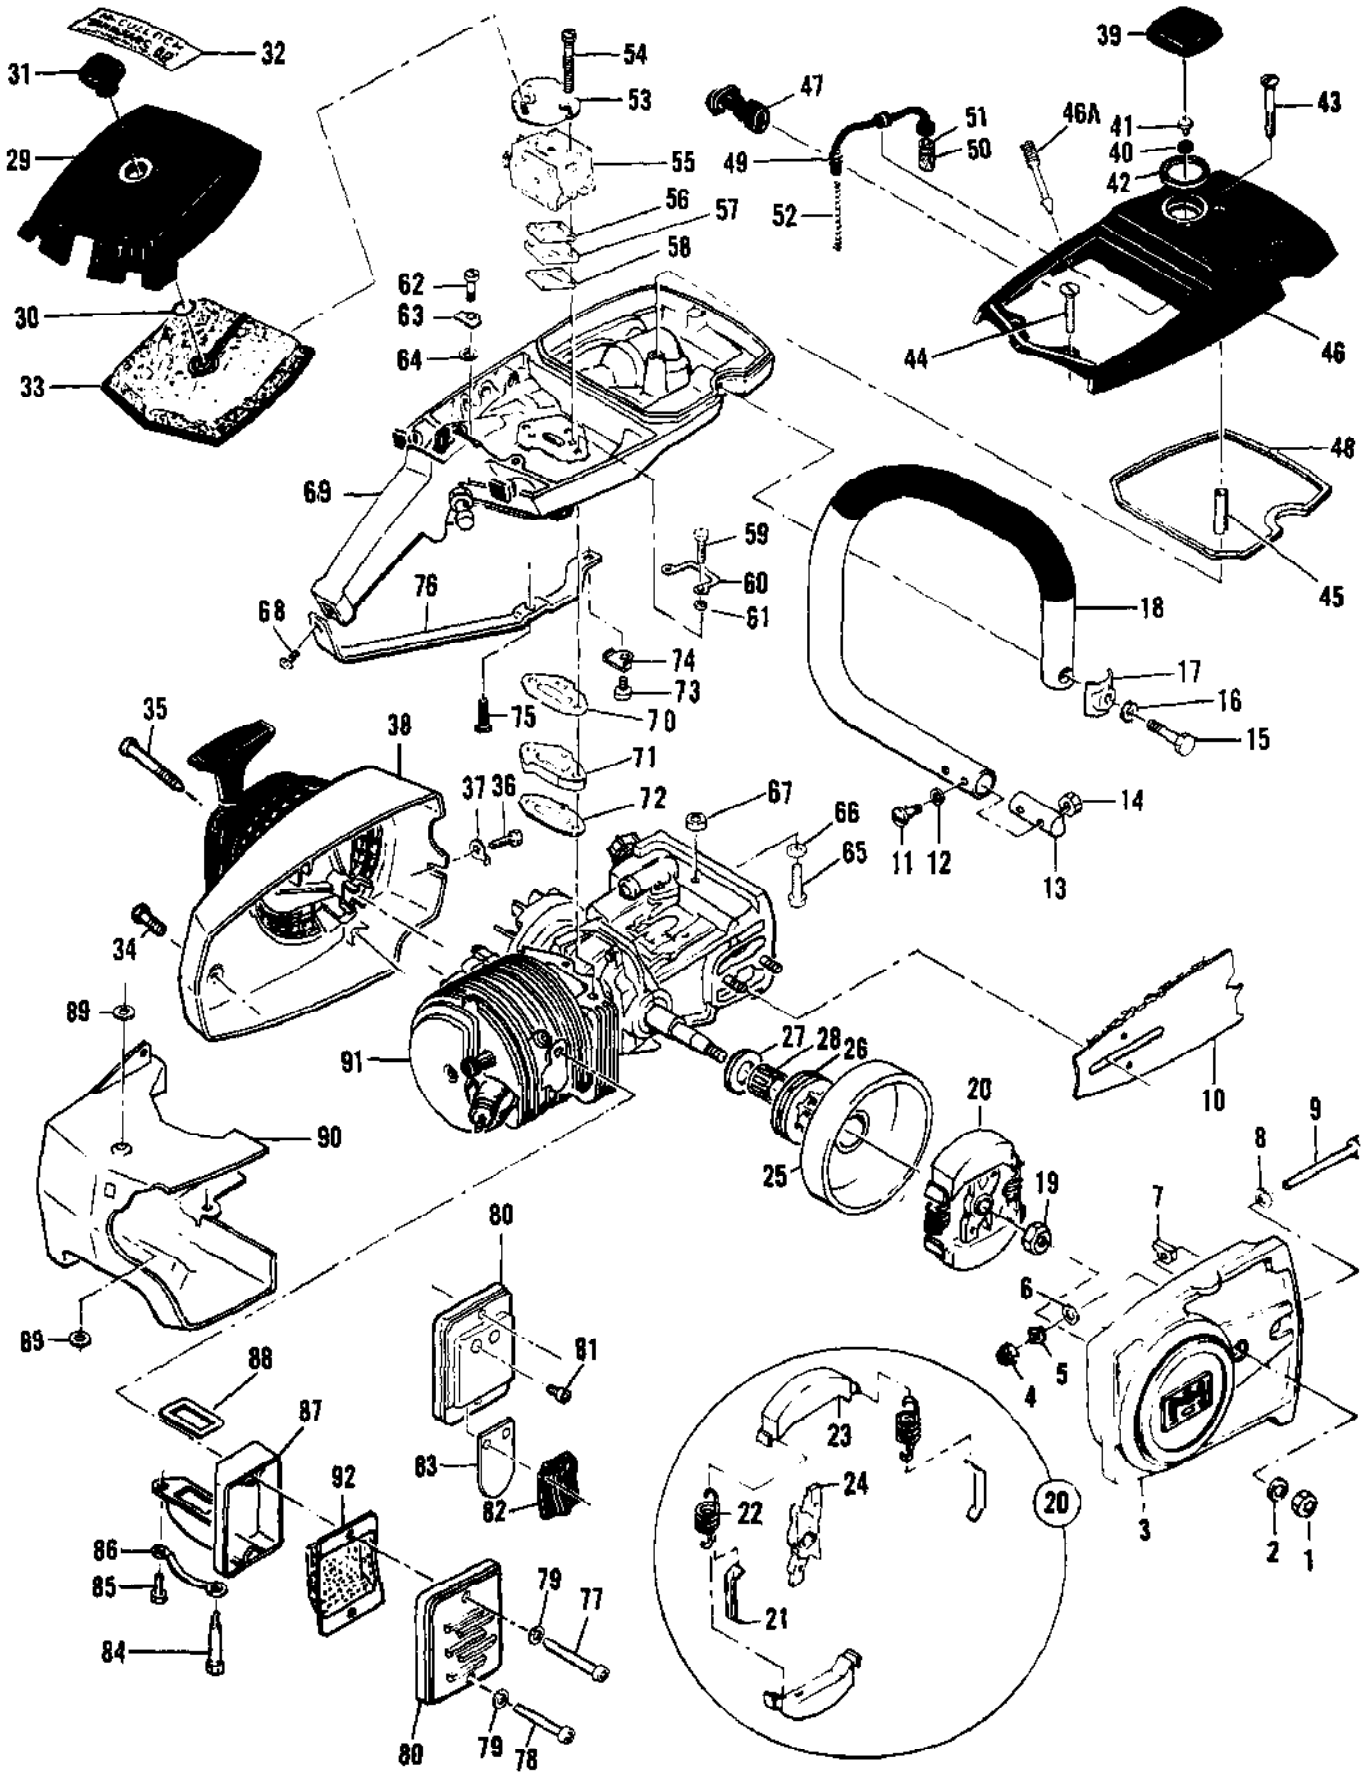

Ref #	Part Number	Qty	Description
1	110454	2	Nut - Hex 5/16-24
2	100440	2	Washer - 5/16
3	84530	1	Clutch Guard Assy
4	102067	1	Nut - Hex 10-24
5	110387	1	Washer - Wavey
6	100002	1	Washer - #10
7	61705	1	Nut - Bar adjustment
8	110264	1	Washer - #10
9	102144	1	Screw - Bar adjustment
10			Bar & Chain Assy See "Bar & Chain Assembly" illustration and parts list.
11	102761	2	Screw - Hex hd 10-24 x 7/8
12	100352	2	Washer - #10
13	61678	1	Plug - Nut retainer
14	101326	2	Nut - Hex 10-24
15	102130	1	Screw - Hex hd 1/4-20 x 1-1/2
16	100153	1	Lockwasher - 1/4
17	63484	1	Clamp - Frame
18	87686	1	Frame & Grip Assy
19	86113	1	Nut - Hex 3/8-24 (L. H.)
20	87675	1	Clutch Assy
21	64583	2	Retainer - Spring
22	83223	2	Spring - Clutch
23	67233	2	Shoe - Clutch
24	87676	1	Rotor Assy
	86946	1	Kit - Sprocket & Drum
	86942	1	Kit - Sprocket Cr, Drum
25	86948	1	Drum - Clutch
	86947	1	Drum - Clutch
26	86951	1	Sprocket - 7T .375
	86344	1	Sprocket - 7T .375
27	86958	1	Washer
28	110330	1	Bearing - Sprocket
29	68530	1	Cover Assy - Air cleaner
30	110565	1	Ring - Retainer
31	68529	1	Knob - Cover
32	87718	1	Nameplate
33	69922	1	Filter - Air
34	110741	1	Screw - Pan hd 10-24 x 1/2
35	62978	3	Screw - Special
36	102762	1	Screw - Hex hd 10-24 x 1/2
37	69890	1	Lockplate
38			Fan Housing & Starter See "Fan Housing & Starter Assembly" illustration and parts list.
39	86451	1	Cap Assy - Fuel
40	86453	1	Plug
41	53766A	1	Valve
42	69767	1	Gasket
43	110402	1	Screw - Oval hd 12-24 x 2-3/8
44	103579	2	Screw - Fl hd 10-24 x 1
45	87840	1	Spacer
46	88650	1	Cover - Fuel tank
	89323	1	Cover - Fuel tank
46A	87932	1	Screw - Idle adjustment