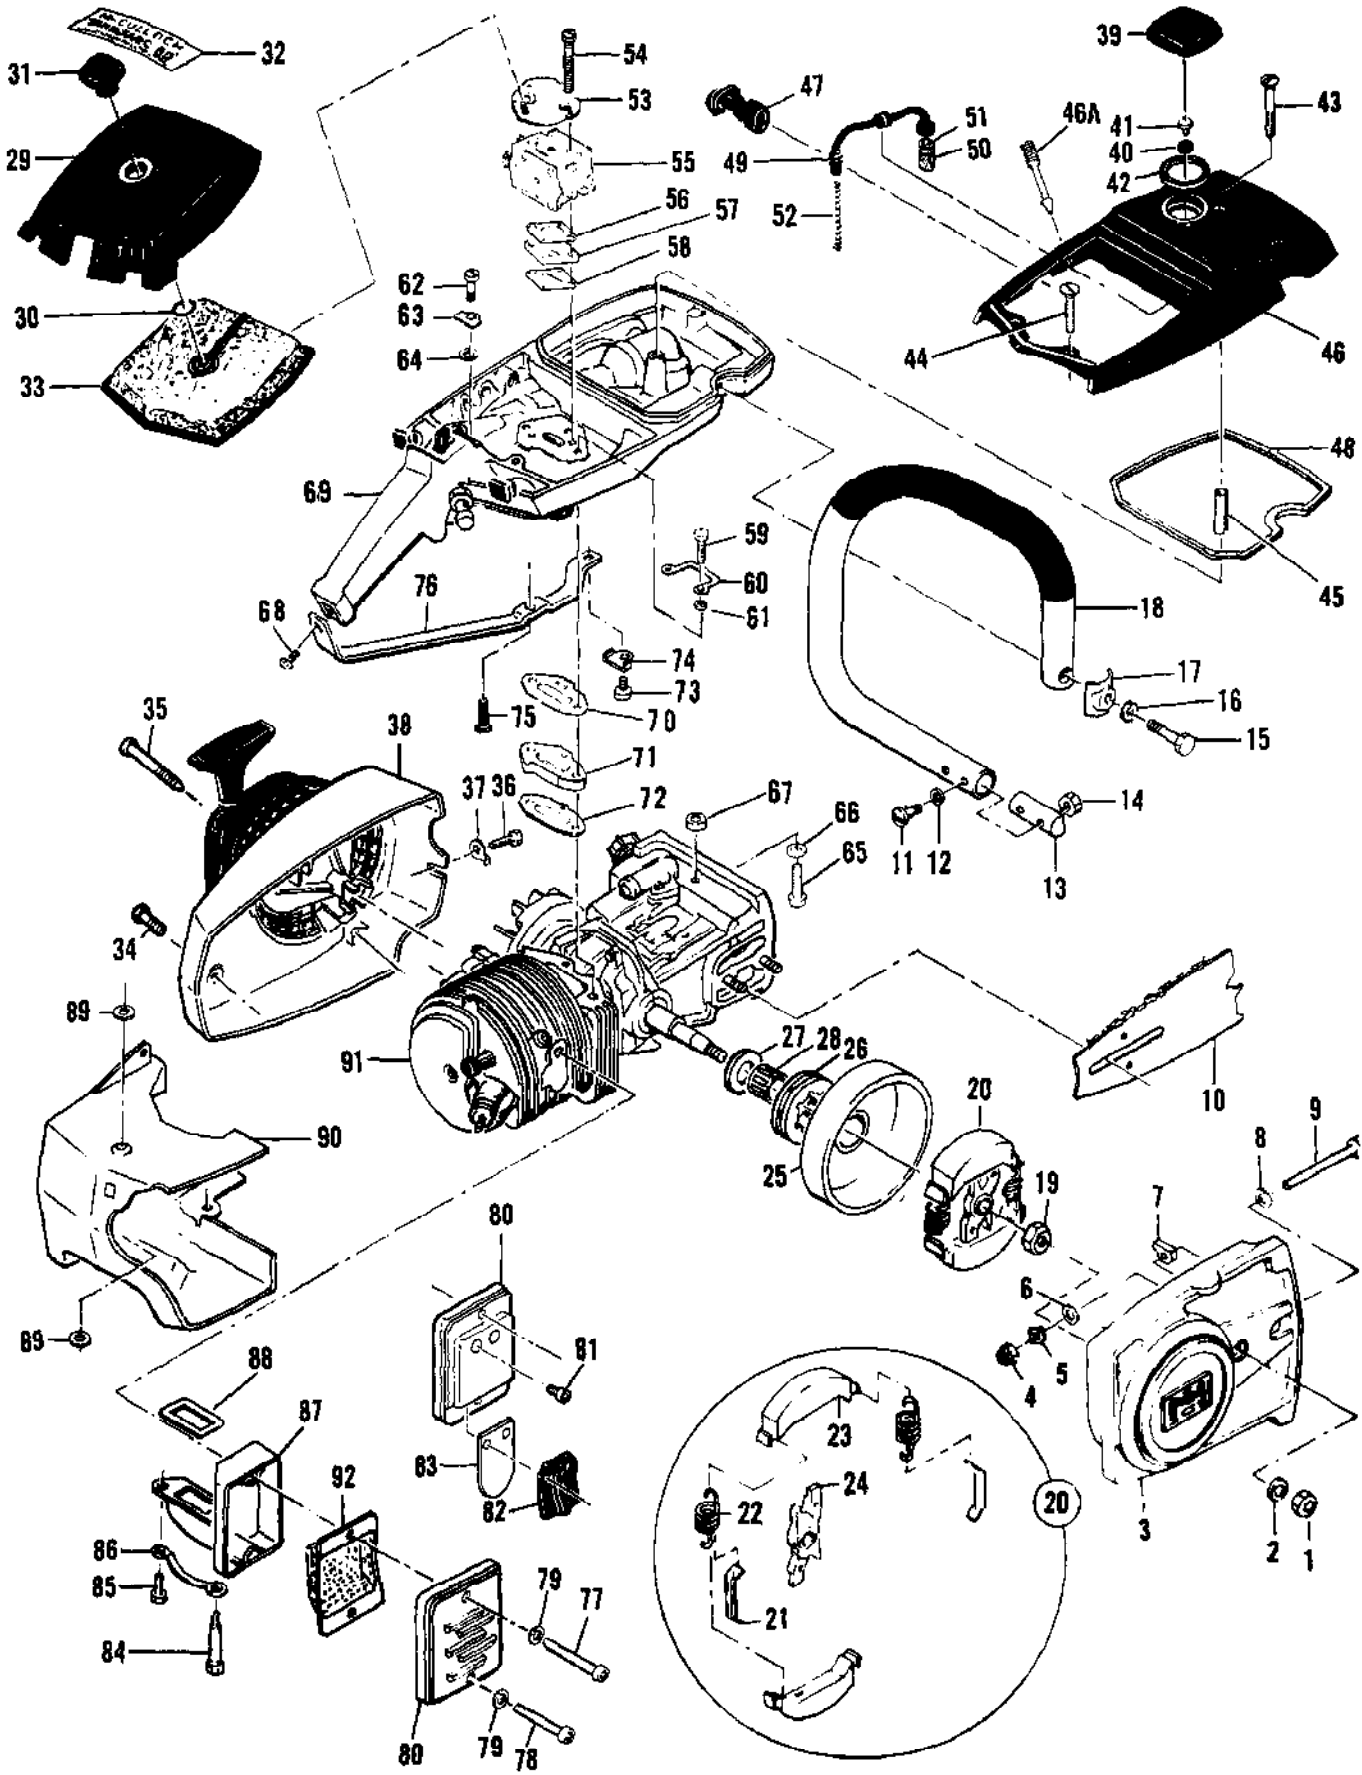

Ref #	Part Number	Qty	Description
1	110454	2	Nut - Hex 5/16-24
2	100440	2	Washer - 5/16
3	84530	1	Clutch Guard Assy
4	102067	1	Nut - Hex 10-24
5	110387	1	Washer - Wavey
6	100002	1	Washer - #10
7	61705	1	Nut - Bar adjustment
8	110264	1	Washer - #10
9	102144	1	Screw - Bar adjustment
10			Bar & Chain Assy See "Bar & Chain Assembly" illustration and parts list.
11	102761	2	Screw - Hex hd 10-24 x 7/8
12	100352	2	Washer - #10
13	61678	1	Plug - Nut retainer
14	101326	2	Nut - Hex 10-24
15	102130	1	Screw - Hex hd 1/4-20 x 1-1/2
16	100153	1	Lockwasher - 1/4
17	63484	1	Clamp - Frame
18	87686	1	Frame & Grip Assy
19	86113	1	Nut - Hex 3/8-24 (L. H.)
20	87675	1	Clutch Assy
21	64583	2	Retainer - Spring
22	83223	2	Spring - Clutch
23	67233	2	Shoe - Clutch
24	87676	1	Rotor Assy
	86946	1	Kit - Sprocket & Drum
	86942	1	Kit - Sprocket Cr, Drum
25	86948	1	Drum - Clutch
	86947	1	Drum - Clutch
26	86951	1	Sprocket - 7T .375
	86344	1	Sprocket - 7T .375
27	86958	1	Washer
28	110330	1	Bearing - Sprocket
29	68530	1	Cover Assy - Air cleaner
30	110565	1	Ring - Retainer
31	68529	1	Knob - Cover
32	87718	1	Nameplate
33	69922	1	Filter - Air
34	110741	1	Screw - Pan hd 10-24 x 1/2
35	62978	3	Screw - Special
36	102762	1	Screw - Hex hd 10-24 x 1/2
37	69890	1	Lockplate
38			Fan Housing & Starter See "Fan Housing & Starter Assembly" illustration and parts list.
39	86451	1	Cap Assy - Fuel
40	86453	1	Plug
41	53766A	1	Valve
42	69767	1	Gasket
43	110402	1	Screw - Oval hd 12-24 x 2-3/8
44	103579	2	Screw - Fl hd 10-24 x 1
45	87840	1	Spacer
46	88650	1	Cover - Fuel tank
	89323	1	Cover - Fuel tank
46A	87932	1	Screw - Idle adjustment