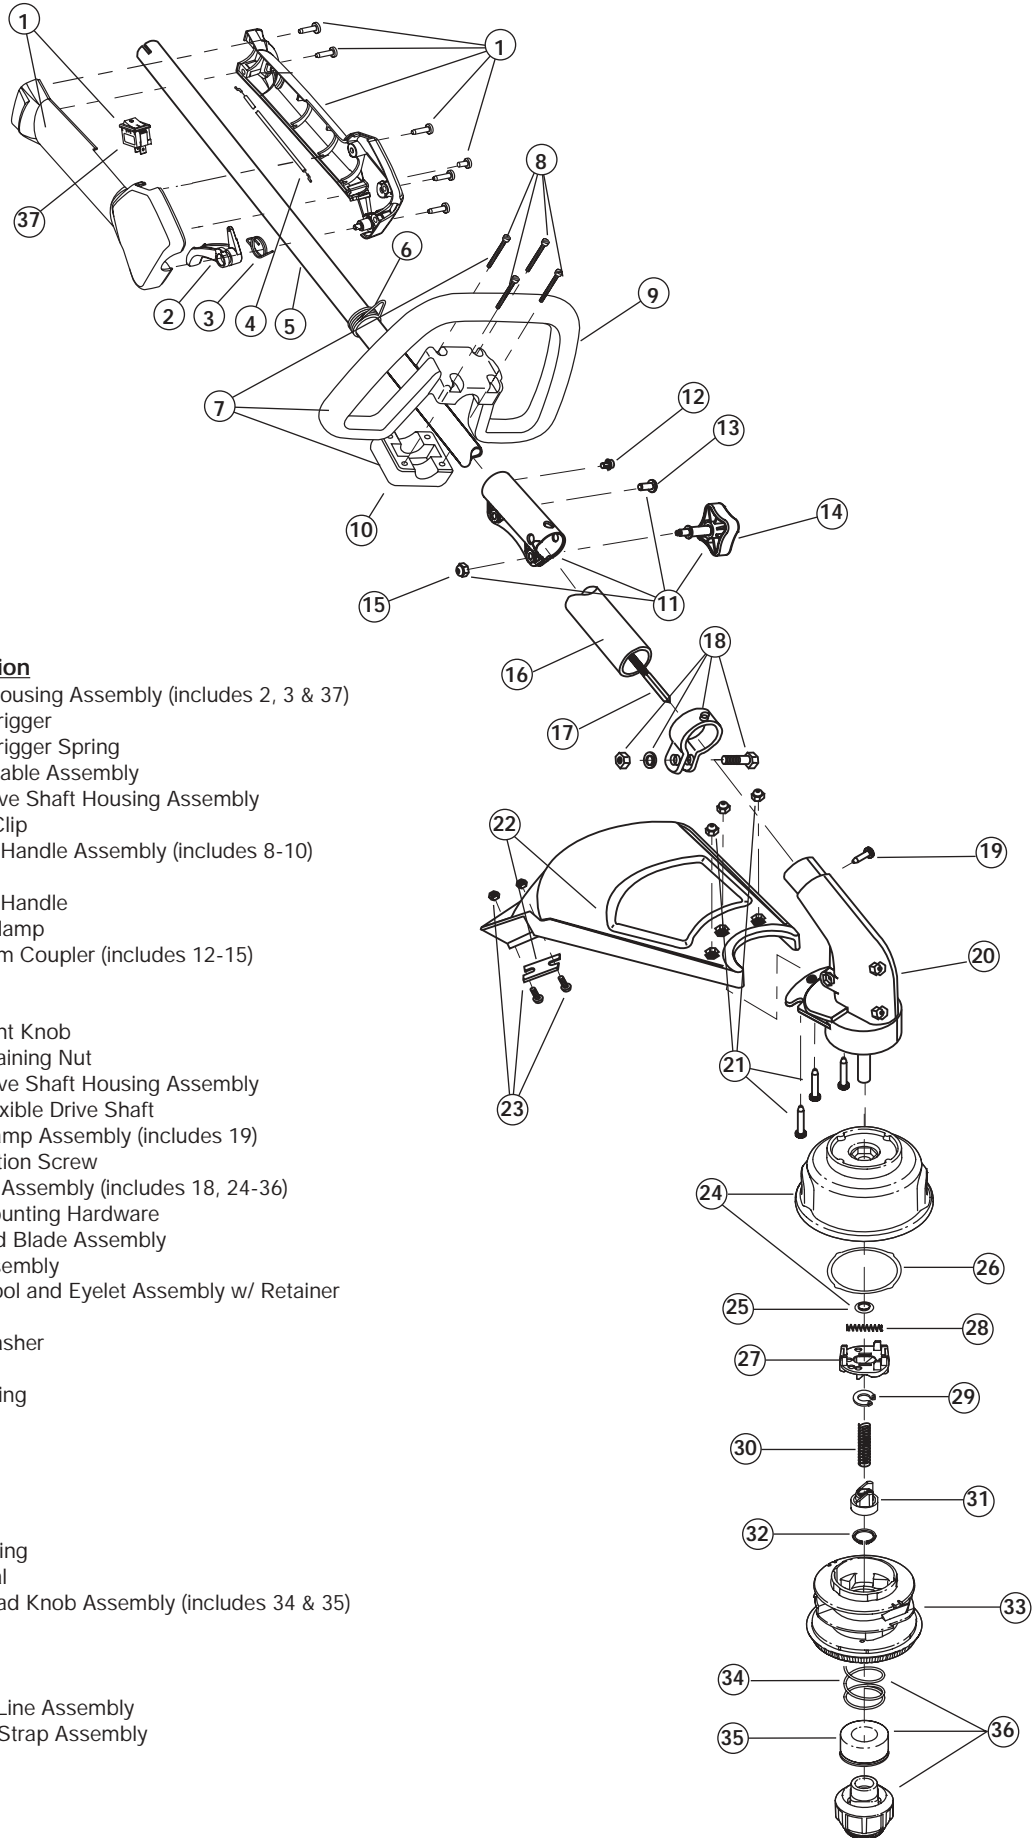

BOOM AND TRIMMER PARTS - MODEL TB75SS

2-CYCLE GAS TRIMMER

PPN 41DDT75C063

Item	Part No.	Description
1	753-04234	Throttle Housing Assembly (includes 2, 3 & 37)
2	753-04119	Throttle Trigger
3	791-182690	Throttle Trigger Spring
4	753-04405	Throttle Cable Assembly
5	753-04236	Upper Drive Shaft Housing Assembly
6	791-610327	Harness Clip
7	791-180869	Deluxe D-Handle Assembly (includes 8-10)
8	791-181070	Screw
9	791-182167	Deluxe D-Handle
10	791-182168	Bottom Clamp
11	753-1190	Split-Boom Coupler (includes 12-15)
12	791-182057	Screw
13	791-181617	Bolt
14	791-181981	Adjustment Knob
15	791-181886	Knob Retaining Nut
16	753-1212	Lower Drive Shaft Housing Assembly
17	791-181166	Lower Flexible Drive Shaft
18	791-153597	Lower Clamp Assembly (includes 19)
19	791-145569	Anti-Rotation Screw
20	753-04309	Gear Box Assembly (includes 18, 24-36)
21	791-180547	Shield Mounting Hardware
22	753-1213	Shield and Blade Assembly
23	791-181823	Blade Assembly
24	791-181457	Outer Spool and Eyelet Assembly w/ Retainer
25	791-181458	Retainer
26	791-181561	Thrust Washer
27	753-04257	Slider
28	791-181459	Small Spring
29	791-181532	E-Clip
30	791-181531	Spring
31	791-181462	Plunger
32	791-181463	C-Clip
33	791-181464	Inner Reel
34	791-181465	Large Spring
35	791-181467	Foam Seal
36	791-181468	Bump Head Knob Assembly (includes 34 & 35)
37	791-182405	Switch