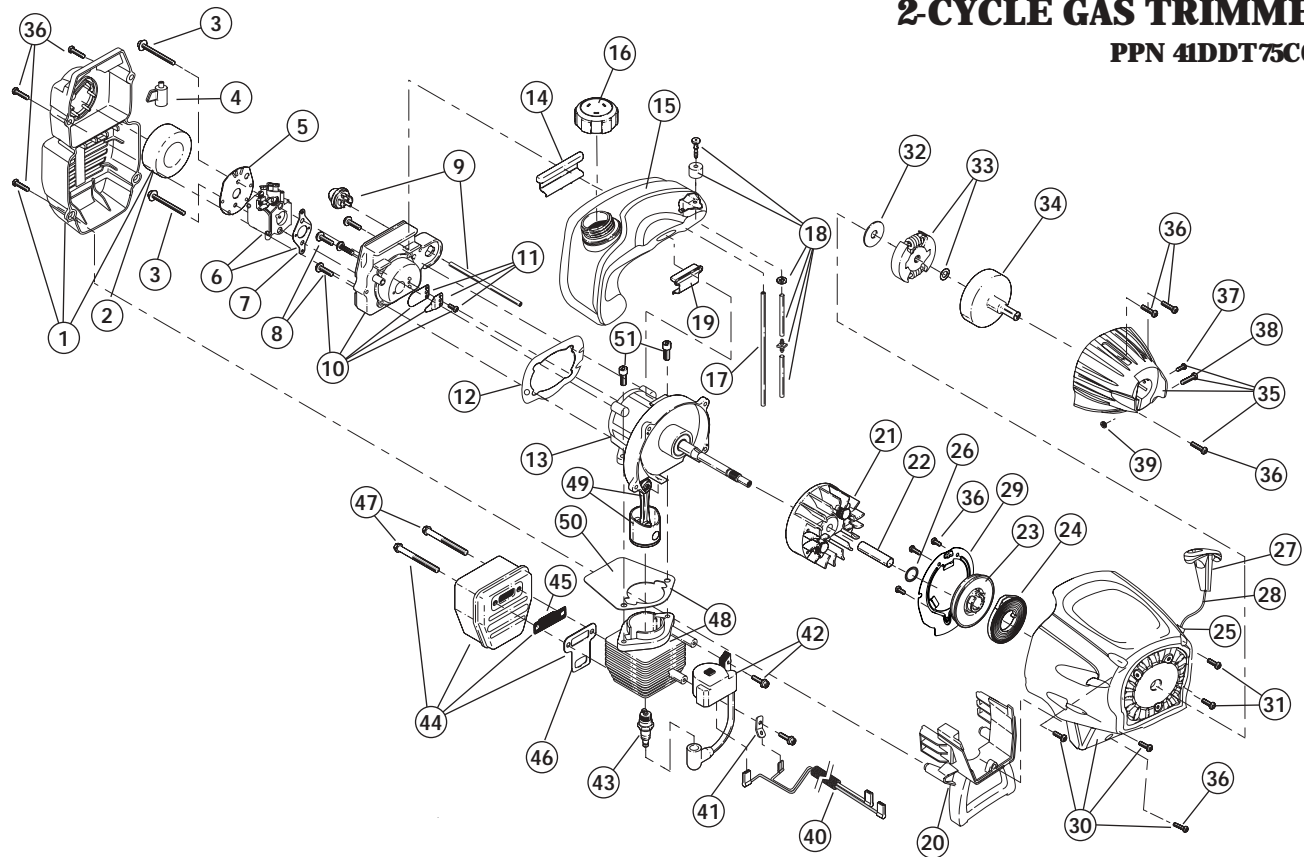

ENGINE PARTS - MODEL TB75SS 2-CYCLE GAS TRIMMER

PPN 41DDT75C063

Item	Part No.	Description	Item	Part No.	Description
1	753-1192	Air Cleaner/Muffler Cover Assembly (includes 2 & 37)	30	753-04402	Starter Housing Assembly (includes 23-29, 31 & 36)
2	791-180350B	Air Cleaner Filter	31	791-181862	Housing Screw
3	791-180351	Carburetor Mounting Screw Assembly	32	791-182368	Clutch Washer
4	753-1193	Choke Extension	33	791-182369	Clutch Rotor Assembly
5	753-1194	Choke Plate	34	791-153592	Clutch Drum Assembly
6	753-04338	Carburetor Assembly (includes 7 & 18)	35	753-04403	Clutch Cover Assembly (includes 36-39)
7	791-610675	Carburetor Gasket	36	791-181345	Cover Screw
8	791-181860	Carb Mount Screw	37	791-182519	Anti-Rotation Screw
9	791-683974B	Primer and Hose Assembly	38	753-04003	Clamping Screw
10	753-1196	Carb Mount Assembly (includes 8, 11 & 12)	39	791-180217	Clamping Nut
11	791-684451	Reed Assembly	40	791-182798	Wire Leads and Sleeve
12	753-1208	Carburetor Mount Gasket	41	791-611063	Ground Tab
13	753-04401	Crank Case Service Assembly (includes 8)	42	753-04336	Module Assembly
14	791-612134	Rear Mounting Pad	43	791-610311B	Spark Plug
15	753-04307	Fuel Tank Assembly (includes 16-18)	44	791-182066	Muffler Assembly (includes 45-47)
16	753-04084	Fuel Cap Assembly	45	791-182747	Spark Arrestor Screen
17	791-181168	Fuel Return Line	46	753-04159	Exhaust Gasket
18	753-04233	Fuel Line Assembly	47	791-147575	Muffler Mounting Bolt Assembly
19	791-145308	Front Mounting Pad	48	753-04323	Cylinder Assembly (includes 50 & 51)
20	791-182064	Shroud Extension and Stand	49	753-1207	Piston and Rod Assembly
21	791-182736	Flywheel Assembly	50	753-1197	Cylinder Gasket
22	791-181525	Spacer	51	791-182723	Cylinder Bolt
23	753-1199	Recoil Pulley	*	791-180090	O.E.M. Carburetor Repair Kit
24	753-04286	Recoil Spring	*	791-180091	Gasket Diaphragm Repair Kit
25	753-1200	Rope Guide	*	753-1209	Piston Ring Set
26	791-181247	Pulley Retainer	*	753-04404	Short Block Assembly (includes 8, 13, 43, 46, & 48-51)
27	791-181079	Pull Handle	*	791-181599	Clutch Springs (Qty. 2)
28	791-613103	Rope			
29	753-04417	Pressure Plate Assembly (includes 36)			
			*	Items Not Shown