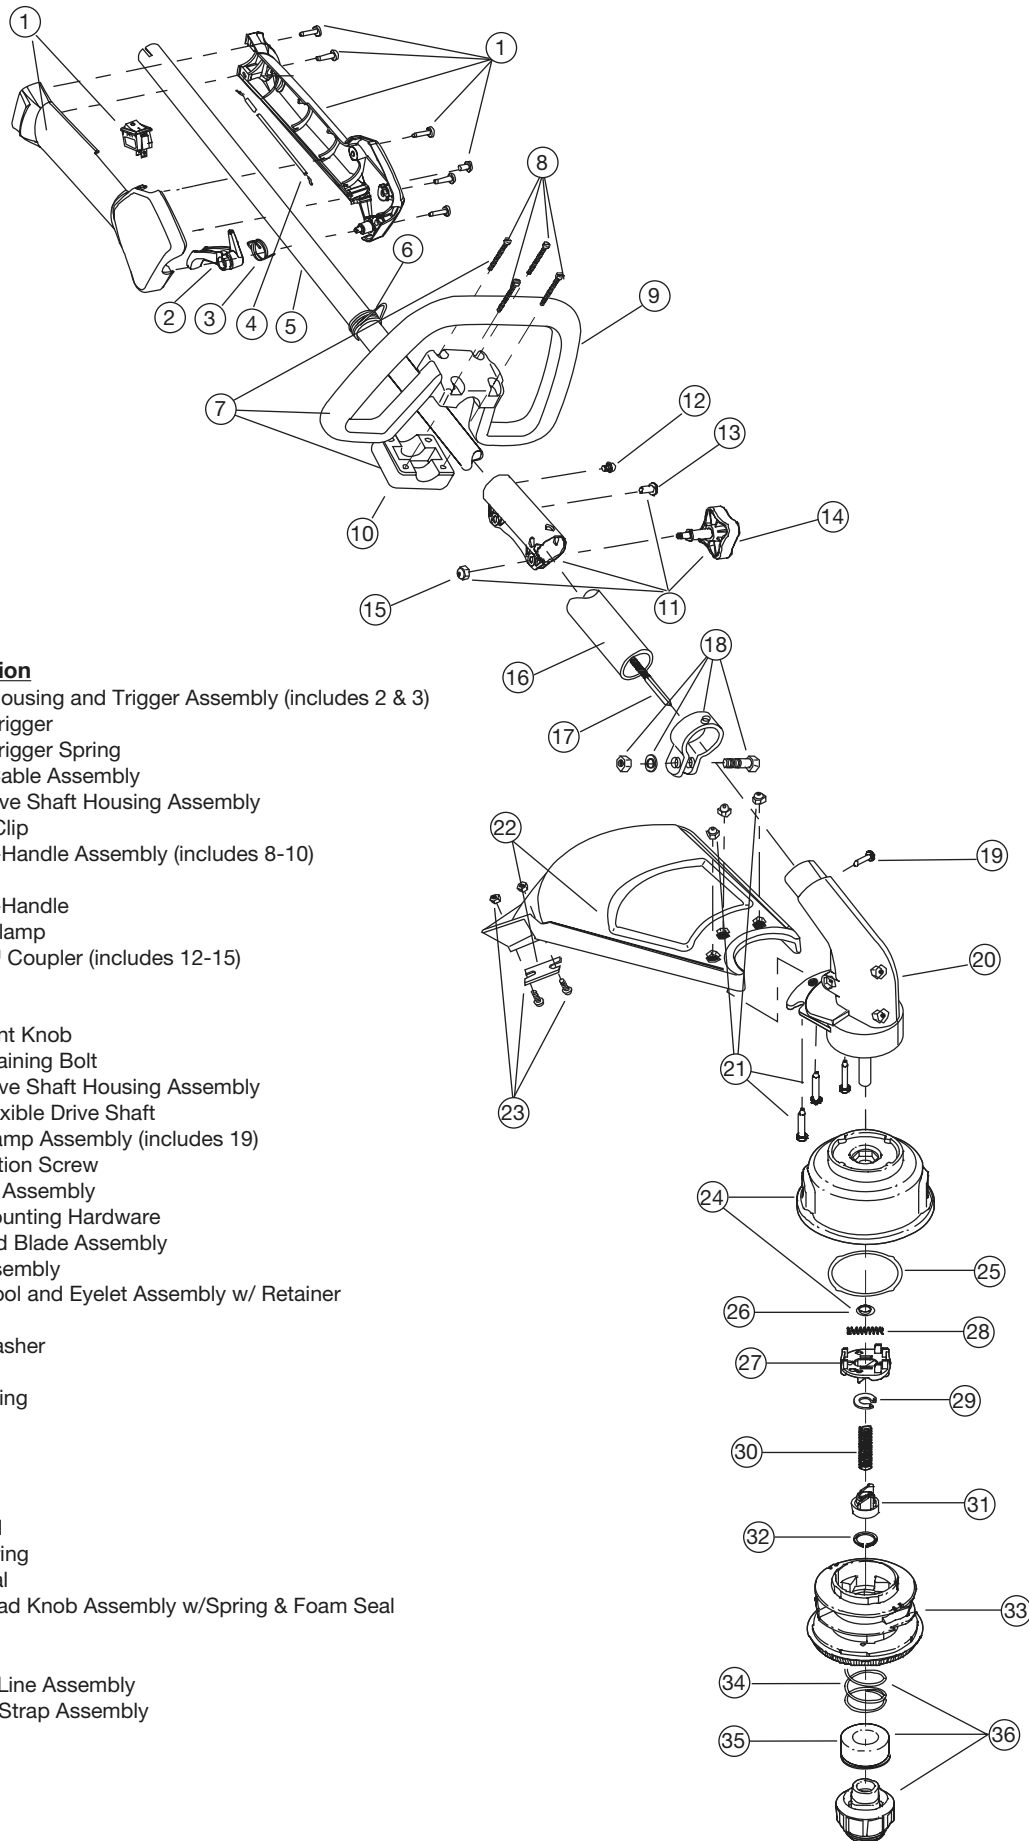

BOOM AND TRIMMER PARTS - MODEL TB75SS

2-CYCLE GAS TRIMMER

PPN 41BDT75C063

Item	Part No.	Description
1	753-1211	Throttle Housing and Trigger Assembly (includes 2 & 3)
2	791-00042	Throttle Trigger
3	791-182690	Throttle Trigger Spring
4	791-182877	Throttle Cable Assembly
5	753-04236	Upper Drive Shaft Housing Assembly
6	791-610327	Harness Clip
7	791-180869	Deluxe D-Handle Assembly (includes 8-10)
8	791-181070	Screw
9	791-182167	Deluxe D-Handle
10	791-182168	Bottom Clamp
11	753-1190	EZ-Link™ Coupler (includes 12-15)
12	791-182057	Screw
13	791-181617	Bolt
14	791-181981	Adjustment Knob
15	791-181886	Knob Retaining Bolt
16	753-1212	Lower Drive Shaft Housing Assembly
17	791-181166	Lower Flexible Drive Shaft
18	791-153597	Lower Clamp Assembly (includes 19)
19	791-145569	Anti-Rotation Screw
20	753-04246	Gear Box Assembly
21	791-180547	Shield Mounting Hardware
22	753-04248	Shield and Blade Assembly
23	791-181823	Blade Assembly
24	791-181457	Outer Spool and Eyelet Assembly w/ Retainer
25	791-181458	Retainer
26	791-181561	Thrust Washer
27	753-04257	Slider
28	791-181459	Small Spring
29	791-181532	E-Clip
30	791-181531	Spring
31	791-181462	Plunger
32	791-181463	C-Clip
33	791-181464	Inner Reel
34	791-181465	Large Spring
35	791-181467	Foam Seal
36	791-181468	Bump Head Knob Assembly w/Spring & Foam Seal