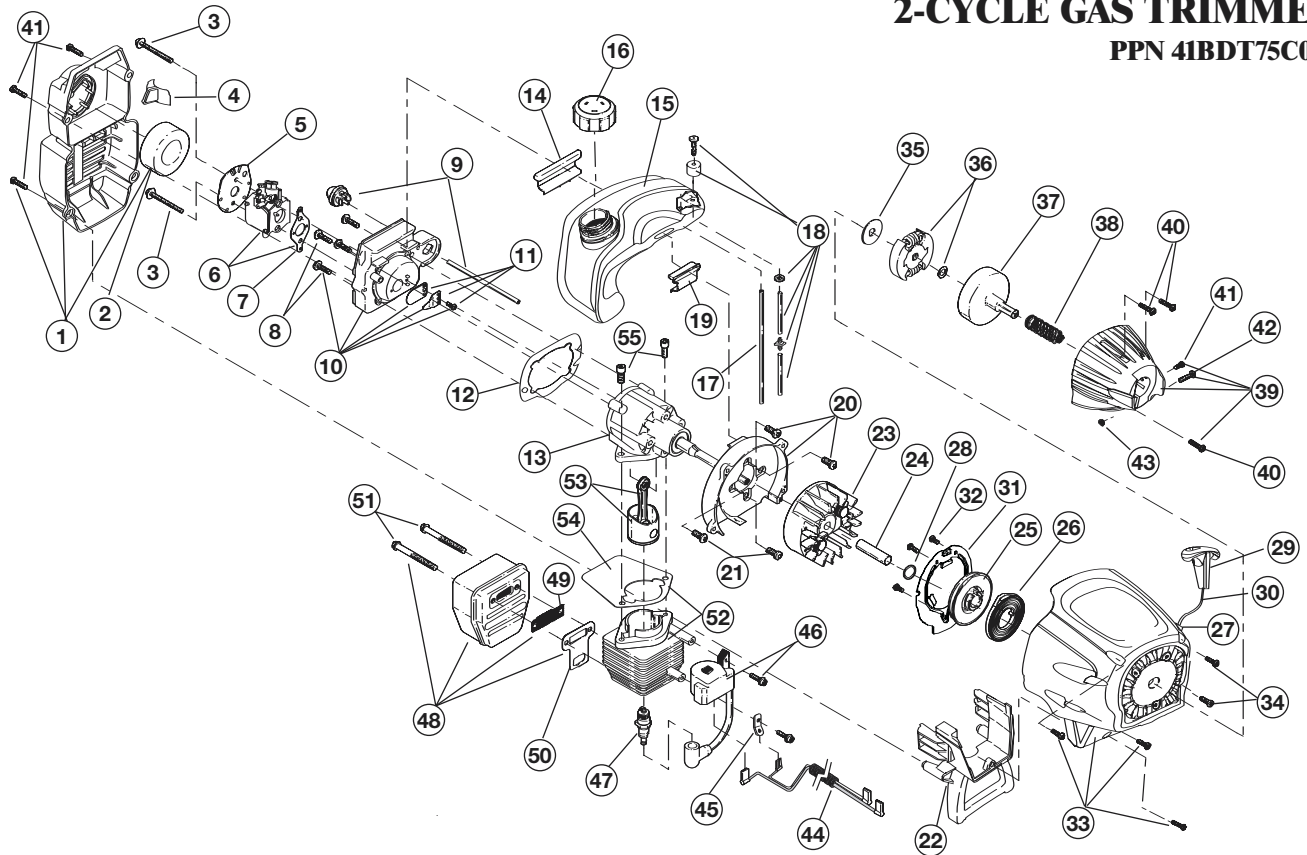

ENGINE PARTS - MODEL TB75SS 2-CYCLE GAS TRIMMER

PPN 41BDT75C063

Item	Part No.	Description	Item	Part No.	Description
1	753-1192	Air Cleaner/Muffler Cover Assembly (includes 2 & 40)	33	753-1203	Starter Housing Assembly (includes 25-30)
2	791-180350B	Air Cleaner Filter	34	791-181862	Housing Screw
3	791-180351	Carburetor Mounting Screw Assembly	35	791-182368	Clutch Washer
4	753-1193	Choke Extension	36	791-182369	Clutch Rotor Assembly
5	753-1194	Choke Plate	37	791-153592	Clutch Drum Assembly
6	753-1195	Carburetor Assembly (includes 7 & 18)	38	791-612468	Spring
7	791-610675	Carburetor Gasket	39	753-1204	Clutch Cover Assembly (includes 40-43)
8	791-181860	Carb Mount Screw	40	791-181345	Cover Screw
9	791-181801	Primer and Hose Assembly	41	791-182519	Anti-Rotation Screw
10	753-1196	Carb Mount Assembly (includes 8)	42	753-04003	Clamping Screw
11	791-684451	Reed Assembly	43	791-180217	Clamping Nut
12	753-1208	Carburetor Mount Gasket	44	791-182798	Wire Leads and Sleeve
13	791-182791	Crank Case Service Assembly (includes 8)	45	791-611063	Ground Tab
14	791-612134	Rear Mounting Pad	46	753-1205	Module Assembly
15	753-1198	Fuel Tank Assembly (includes 16-18)	47	791-610311B	Spark Plug
16	791-182612	Fuel Cap Assembly	48	791-182066	Muffler Assembly (includes 49-51)
17	791-182352	Fuel Return Line	49	791-182747	Spark Arrestor Screen
18	753-04233	Fuel Line Assembly	50	753-04159	Exhaust Gasket
19	791-145308	Front Mounting Pad	51	791-147575	Muffler Mounting Bolt Assembly
20	791-153520	Shroud Assembly	52	753-1206	Cylinder Assembly (includes 54)
21	791-181861	Shroud Screw	53	753-1207	Piston and Rod Assembly
22	791-182064	Shroud Extension and Stand	54	753-1197	Cylinder Gasket
23	791-181867	Flywheel Assembly	55	791-182723	Cylinder Bolt
24	791-181065	Spacer	*	791-180090	O.E.M. Carburetor Repair Kit (Zama)
25	753-1199	Recoil Pulley Assembly	*	791-180091	Gasket Diaphragm Repair Kit (Zama)
26	753-1236	Recoil Spring	*	753-1209	Piston Ring Set
27	753-1200	Rope Guide	*	753-1210	Short Block Assembly (includes 8, 12, 13, 21, 47, 50-55)
28	791-181247	Pulley Retainer	*	791-181599	Clutch Springs (Qty. 2)
29	791-181079	Pull Handle	*		Items Not Shown
30	791-613103	Rope			
31	753-1201	Pressure Plate Assembly			
32	7531202	Plate Screw