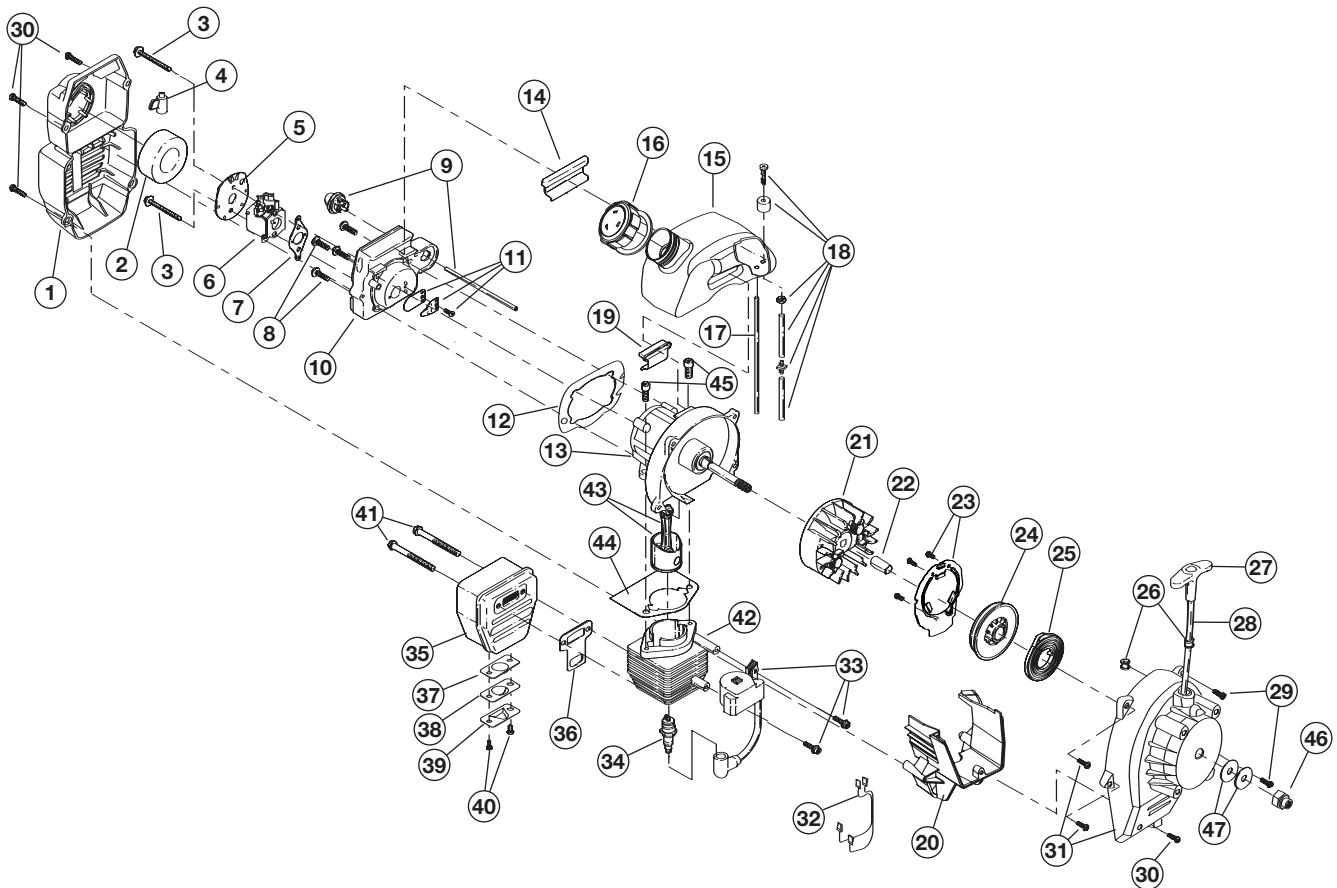

ENGINE PARTS - MODEL TB320BV 2-CYCLE GAS MULCHING BLOWER VACUUM

PPN- 41AS320G766

Item	Part No.	Description
1	753-04317	Muffler Cover Assembly (includes 2 & 30)
2	791-180350B	Air Cleaner Filter
3	791-180351	Carburetor Mounting Screw
4	753-04227	Choke Knob
5	753-1194	Choke Plate
6	753-04331	Carburetor Assembly (includes 7 & 18)
7	791-610675	Carburetor Gasket
8	791-181860	Carb Mount Screw
9	791-683974B	Primer & Hose Assembly
10	753-1196	Carb Mount Assembly (includes 8 & 11)
11	791-684451	Reed Assembly
12	753-1208	Carburetor Mount Gasket
13	753-04747	Crankcase Service Assembly (includes 8)
14	791-612134	Rear Mounting Pad
15	753-04310	Fuel Tank Assembly (includes 16-18)
16	753-04084	Fuel Cap
17	791-181086	Fuel Return Line
18	791-682039	Fuel Line Assembly
19	791-145308	Front Mounting Pad
20	753-04409	Shroud Extension (includes 30)
21	791-182736	Flywheel Assembly
22	753-04748	Spacer
23	753-04705	Pulley Retainer
24	753-04459	Recoil Pulley Assembly (includes 25 & 28)
25	753-04286	Recoil Spring
26	791-611061	Rope Guide

Item	Part No.	Description
27	791-181079	Pull Handle
28	791-613103	Rope
29	791-181862	Housing Screw
30	791-181345	Cover Screw
31	753-04749	Starter Housing Assembly (includes 23-30)
32	791-182402	Wire Lead
33	753-04336	Module Assembly
34	791-610311B	Spark Plug
35	753-04618	Muffler Assembly (includes 36-41)
36	753-04619	Exhaust Gasket
37	753-04689	Spark Arrestor Screen
38	753-04690	Plate
39	753-04691	Hood
40	791-145569	Screw
41	753-04620	Muffler Mounting Bolts
42	753-04323	Cylinder Assembly (includes 44 & 45)
43	753-04367	Piston and Rod Assembly
44	753-04182	Cylinder Gasket
45	791-182723	Cylinder Bolt
46	791-181524	Crankshaft Extension
47	791-182368	Washer
*	753-1209	Piston Ring
*	753-04750	Short Block Assembly (includes 8, 13, 34, 42-45)