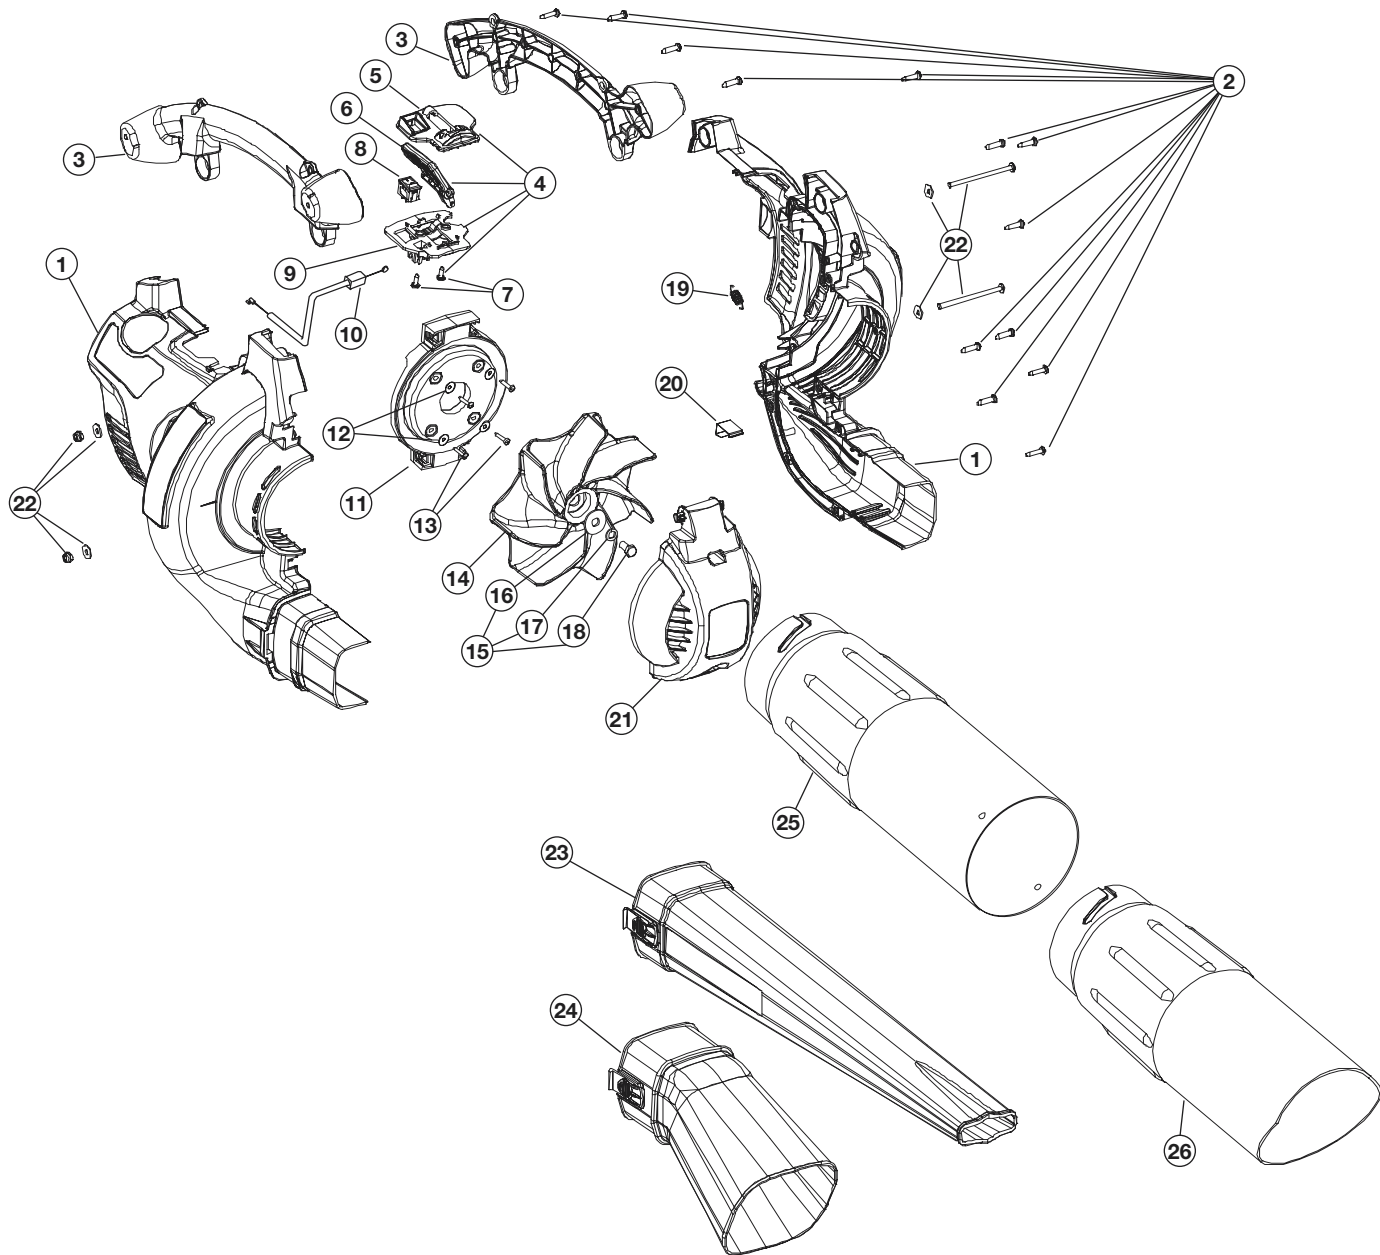

HOUSING PARTS - MODEL TB320BV

2-CYCLE GAS MULCHING BLOWER VACUUM

PPN- 41AS320G766

Item	Part No.	Description
1	753-04452	Engine Cover Assm (includes 2)
2	791-181345	Screw
3	753-04451	Handle Assm (includes 2)
4	791-00047	Throttle control Assm (includes 5-7 & 9)
5	791-182420	Upper Throttle Control Plate
6	791-00048	Throttle Control Lever
7	791-182423	Screw
8	791-182405	Rocker Switch Assm
9	791-182422	Lower Throttle Control Plate
10	791-00049	Throttle Cable
11	753-04483	Engine Mount Plate (includes 12 & 13)
12	791-182409	Washer
13	753-04755	Screw
14	753-04453	Impeller Blade
15	753-04482	Impeller Hardware (includes 16-18)
16	753-04833	Washer
17	753-04834	Lock Washer
18	791-182414	Bolt

Item	Part No.	Description
19	753-04456	Vacuum Door Spring
20	753-04455	Vacuum Door Lock
21	753-04454	Vacuum Door
22	791-182424	Mounting Plate Hardware
23	791-182647	Blower Tube
24	753-04457	Vacuum Bag Adaptor
25	791-180466	Upper Vacuum Tube
26	791-180467	Lower Vacuum Tube
*	791-612930	Cable Tie
*	753-04458	Vacuum Bag Assm (includes Bag & Cable Tie)
*	791-682075B	Shoulder Strap

* Items Not Shown