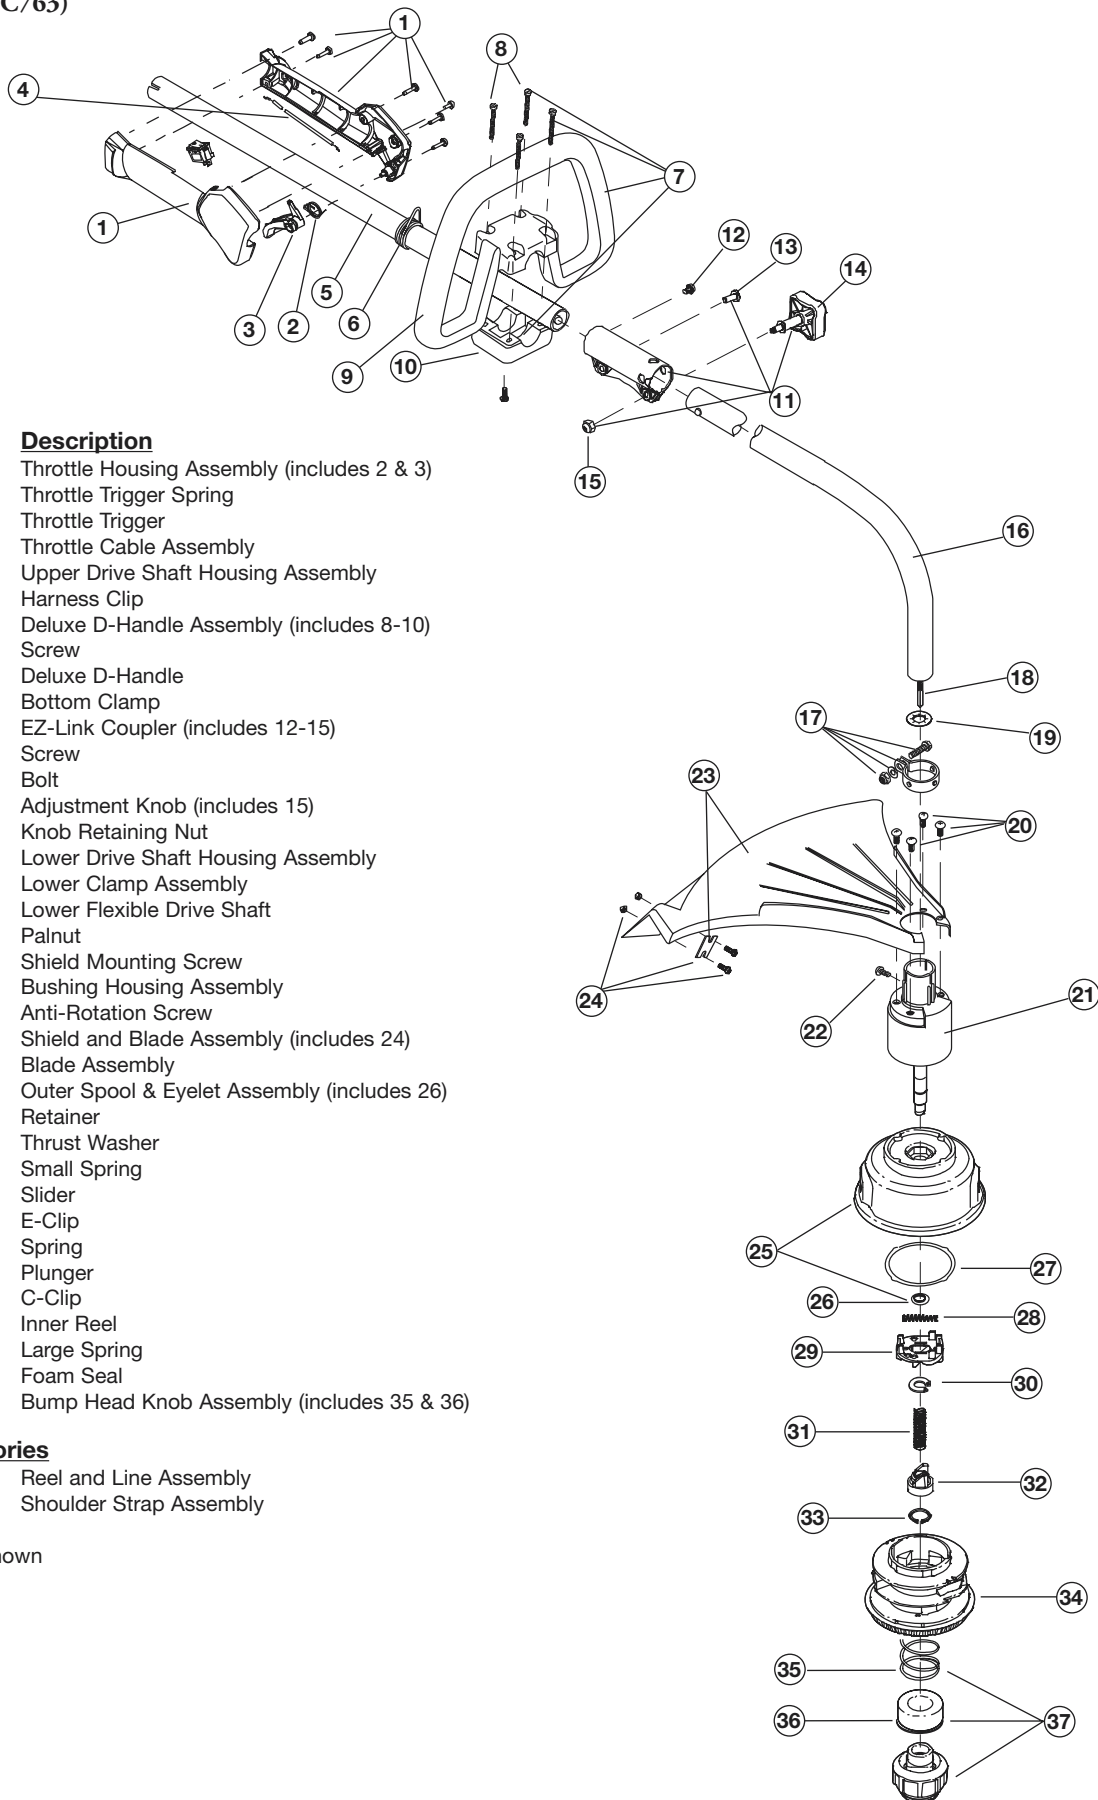

BOOM AND TRIMMER PARTS - MODEL TB25CS

2-CYCLE GAS TRIMMER

(PPN - 41ADT25C763)

Item	Part No.	Description
1	753-04234	Throttle Housing Assembly (includes 2 & 3)
2	791-182690	Throttle Trigger Spring
3	753-04119	Throttle Trigger
4	791-182877	Throttle Cable Assembly
5	753-04236	Upper Drive Shaft Housing Assembly
6	791-610327	Harness Clip
7	791-180869	Deluxe D-Handle Assembly (includes 8-10)
8	791-181070	Screw
9	791-182167	Deluxe D-Handle
10	791-182168	Bottom Clamp
11	753-1190	EZ-Link Coupler (includes 12-15)
12	791-182057	Screw
13	791-181617	Bolt
14	791-181981	Adjustment Knob (includes 15)
15	791-181886	Knob Retaining Nut
16	791-180340	Lower Drive Shaft Housing Assembly
17	791-153597	Lower Clamp Assembly
18	791-181852	Lower Flexible Drive Shaft
19	791-181560	Palmnut
20	791-180531	Shield Mounting Screw
21	791-181857	Bushing Housing Assembly
22	791-145569	Anti-Rotation Screw
23	791-181659	Shield and Blade Assembly (includes 24)
24	791-181823	Blade Assembly
25	791-181457	Outer Spool & Eyelet Assembly (includes 26)
26	791-181458	Retainer
27	791-181561	Thrust Washer
28	791-181459	Small Spring
29	791-181461	Slider
30	753-04257	E-Clip
31	791-181531	Spring
32	791-181462	Plunger
33	791-181463	C-Clip
34	791-181464	Inner Reel
35	791-181465	Large Spring
36	791-181467	Foam Seal
37	791-181468	Bump Head Knob Assembly (includes 35 & 36)