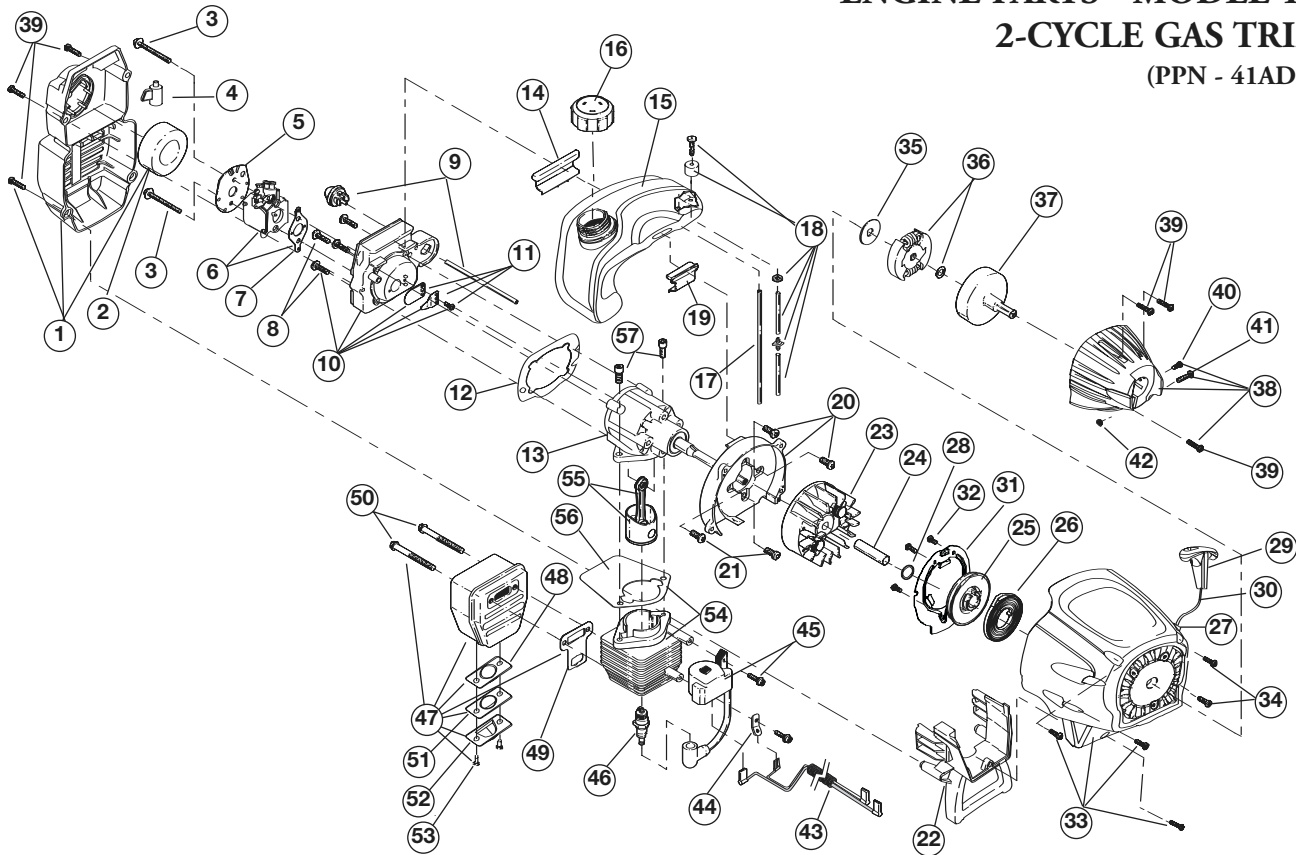

ENGINE PARTS - MODEL TB25CS

2-CYCLE GAS TRIMMER

(PPN - 41ADT25C763)

Item	Part No.	Description	Item	Part No.	Description
1	753-04317	Air Cleaner/Muffler Cover Assembly (includes 2 & 39)	33	753-1203	Starter Housing Assembly (includes 25-32, 34 & 40)
2	791-180350B	Air Cleaner Filter	34	791-181862	Housing Screw
3	791-180351	Carburetor Mounting Screw Assembly	35	791-182368	Clutch Washer
4	753-1193	Choke Extension	36	791-182369	Clutch Rotor Assembly
5	753-1194	Choke Plate	37	791-153592	Clutch Drum Assembly
6	753-04318	Carburetor Assembly (includes 7 & 18)	38	753-1204	Clutch Cover Assembly (includes 39-42)
7	791-610675	Carburetor Gasket	39	791-181345	Cover Screw
8	791-181860	Carb Mount Screw	40	791-182519	Anti-Rotation Screw
9	791-181801	Primer and Hose Assembly	41	753-04003	Clamping Screw
10	753-1196	Carb Mount Assembly (includes 8)	42	791-180217	Clamping Nut
11	791-684451	Reed Assembly	43	791-182798	Wire Leads and Sleeve
12	753-1208	Carburetor Mount Gasket	44	791-611063	Ground Tab
13	753-04108	Crank Case Service Assembly (includes 8 & 20)	45	753-04109	Module Assembly
14	791-612134	Rear Mounting Pad	46	791-610311B	Spark Plug
15	753-04307	Fuel Tank Assembly (includes 16-18)	47	753-04110	Muffler Assembly (includes 48-53)
16	791-182612	Fuel Cap Assembly	48	753-04312	Spark Arrestor Screen
17	791-182352	Fuel Return Line	49	791-182065	Exhaust Gasket
18	753-04233	Fuel Line Assembly	50	791-147575	Muffler Mounting Bolt
19	791-145308	Front Mounting Pad	51	753-04313	Spark Arrestor Plate
20	791-153520	Shroud Assembly	52	753-04314	Spark Arrestor Hood
21	791-181861	Shroud Screw	53	753-04315	Spark Arrestor Screw
22	791-182064	Shroud Extension & Stand (includes 40)	54	753-04111	Cylinder Assembly (includes 56-57)
23	791-181867	Flywheel Assembly	55	753-1207	Piston and Rod Assembly
24	791-181065	Spacer	56	753-04182	Cylinder Gasket
25	753-1199	Recoil Pulley Assembly	57	791-182723	Cylinder Bolt
26	753-04286	Recoil Spring	*	791-180602	O.E.M. Carburetor Repair Kit
27	753-1200	Rope Guide	*	791-181069	Gasket Diaphragm Repair Kit
28	791-181247	Pulley Retainer	*	753-1209	Piston Ring Set
29	791-181079	Pull Handle	*	753-04112	Short Block Assembly (includes 8, 13, 21, 46, 54-57)
30	791-613103	Rope	*	791-181599	Clutch Springs (Qty. 2)
31	753-1201	Pressure Plate Assembly			
32	753-1202	Plate Screw			
			*		Items Not Shown