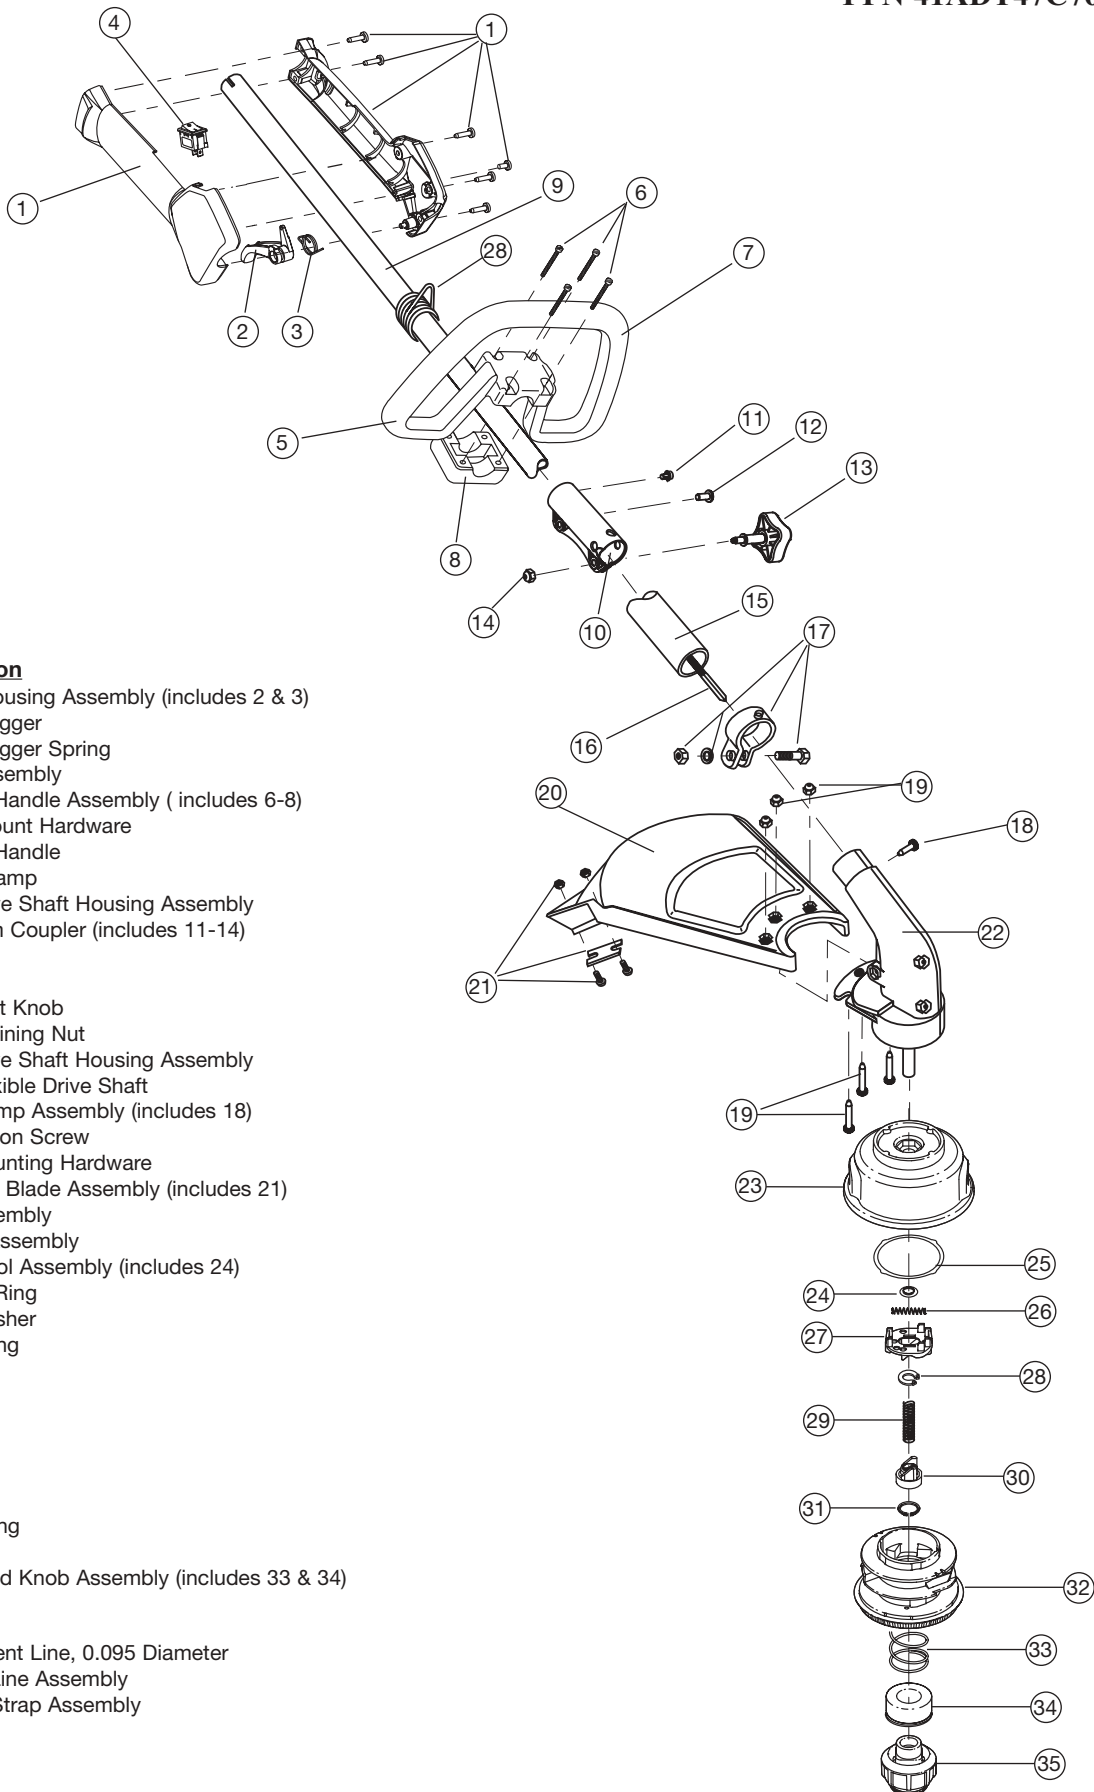

BOOM AND TRIMMER PARTS - MODEL TB475SS

4-CYCLE GAS TRIMMER

PPN 41ADT47C766

Item	Part No.	Description
1	753-04234	Throttle Housing Assembly (includes 2 & 3)
2	753-04119	Throttle Trigger
3	791-182690	Throttle Trigger Spring
4	791-182405	Switch Assembly
5	791-180869	Deluxe D-Handle Assembly (includes 6-8)
6	791-182870	Handle Mount Hardware
7	791-182167	Deluxe D-Handle
8	753-04503	Bottom Clamp
9	753-1247	Upper Drive Shaft Housing Assembly
10	753-1190	Split Boom Coupler (includes 11-14)
11	791-182057	Screw
12	791-181617	Bolt
13	791-181981	Adjustment Knob
14	791-181886	Knob Retaining Nut
15	791-182388	Lower Drive Shaft Housing Assembly
16	791-181166	Lower Flexible Drive Shaft
17	791-153597	Lower Clamp Assembly (includes 18)
18	791-145569	Anti-Rotation Screw
19	791-180547	Shield Mounting Hardware
20	753-1213	Shield and Blade Assembly (includes 21)
21	791-181823	Blade Assembly
22	791-181566	Gearbox Assembly
23	791-181457	Outer Spool Assembly (includes 24)
24	791-181458	Retaining Ring
25	791-181561	Thrust Washer
26	791-181459	Small Spring
27	753-04257	Slider
28	791-181532	E-Clip
29	791-181531	Spring
30	791-181462	Plunger
31	791-181463	C-Clip
32	791-181464	Inner Reel
33	791-181465	Large Spring
34	791-181467	Foam Seal
35	791-181468	Bump Head Knob Assembly (includes 33 & 34)