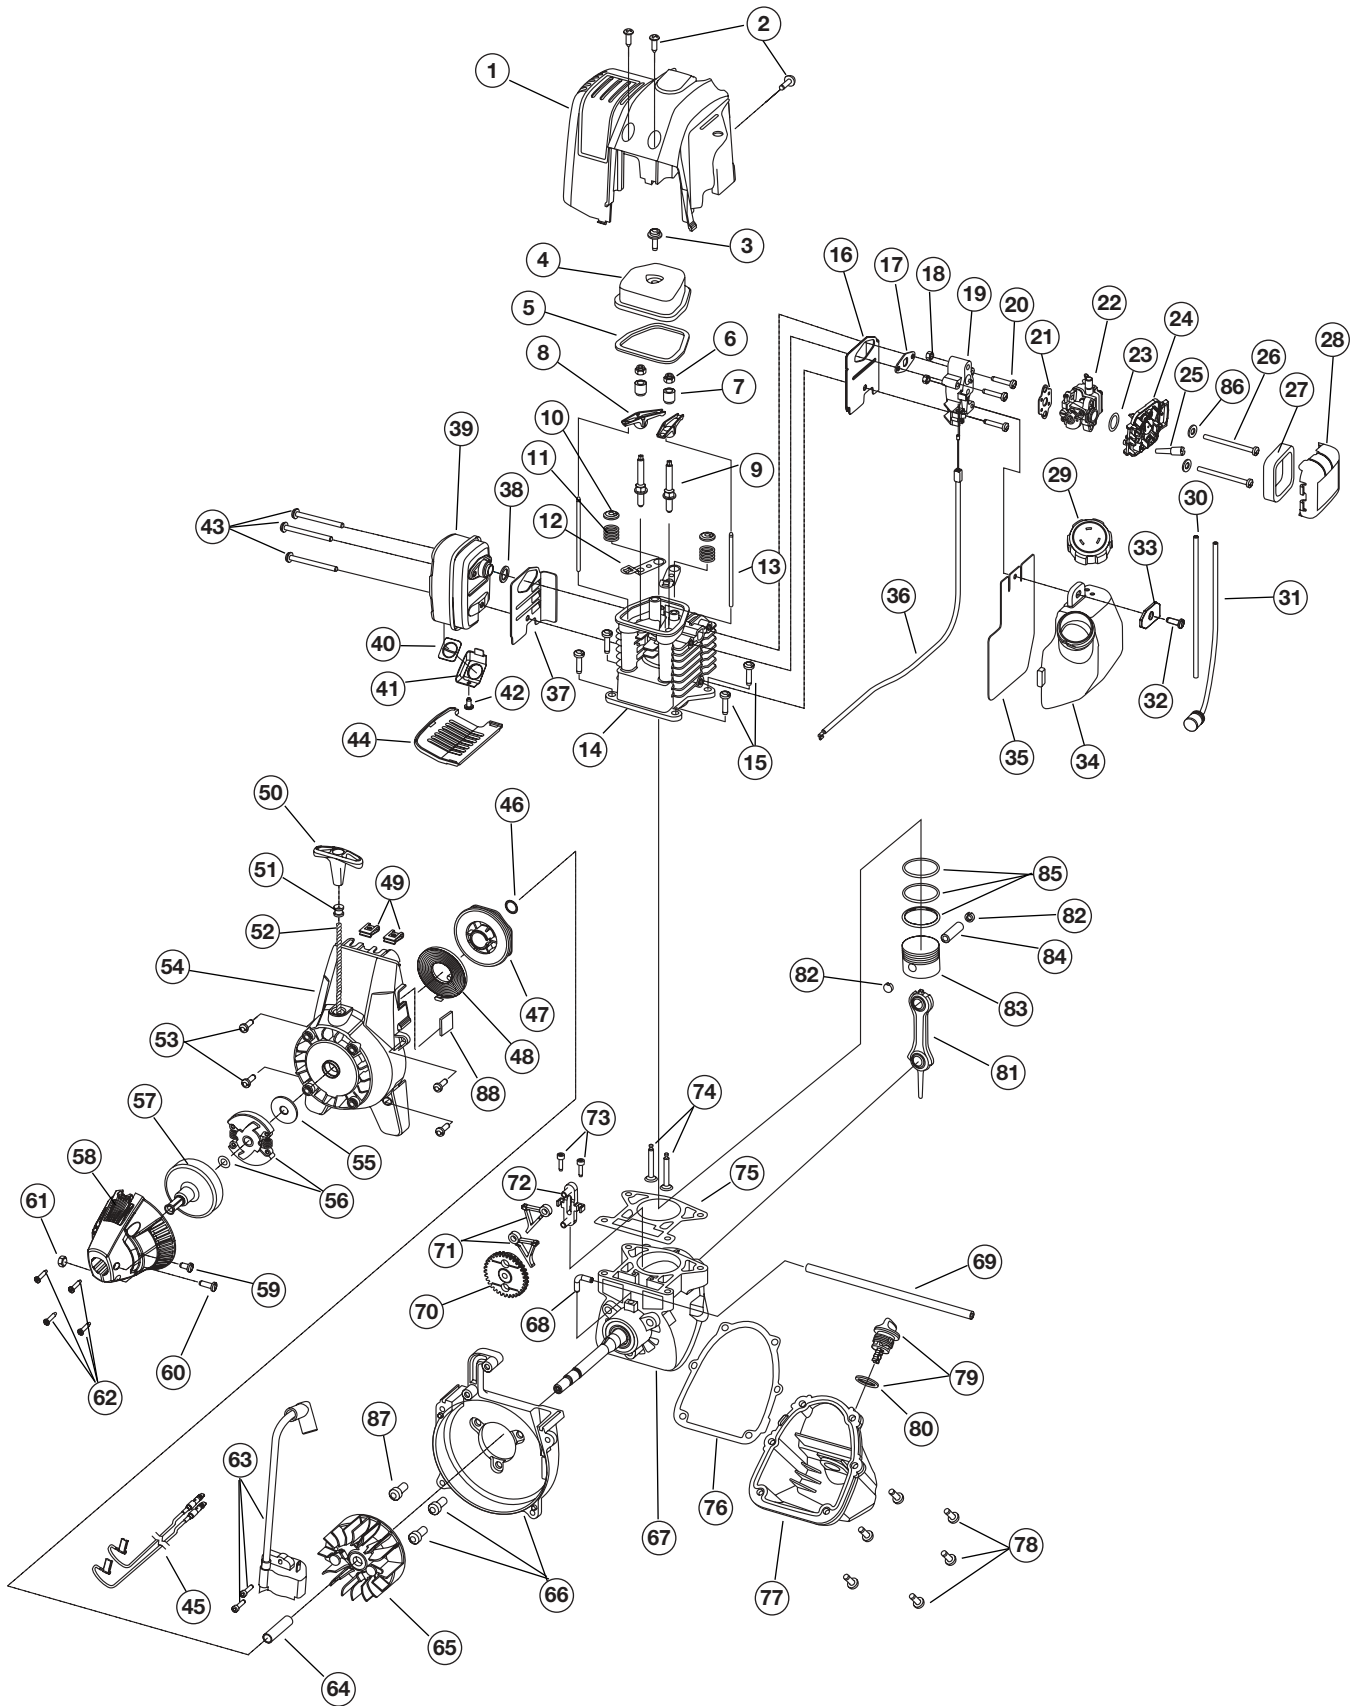

**ENGINE PARTS - MODELS TB475SS
4-CYCLE GAS TRIMMER
PPN 41ADT47C766**

ENGINE PARTS - MODELS TB475SS

4-CYCLE GAS TRIMMER

PPN 41ADT47C766

<u>Item</u>	<u>Part No.</u>	<u>Description</u>	<u>Item</u>	<u>Part No.</u>	<u>Description</u>
1	753-04083	Engine Cover	46	791-181247	Palnut
2	791-182339	Engine Cover Screws	47	753-1199	Recoil Pulley
3	791-181025	Valve Cover Screw	48	753-04286	Recoil Spring
4	791-182098	Valve Cover	49	791-182366	Nut Clip
5	791-182099	Valve Cover Gasket	50	791-181079	Pull Handle
6	791-182340	Rocker Adjustment Nut	51	791-611061	Rope Guide
7	791-182101	Rocker Arm Pivot	52	791-613103	Rope
8	791-182100	Rocker Arm	53	791-181020	Starter Housing Screw
9	791-182341	Rocker Arm Stud	54	753-1237	Starter Housing Assembly (includes 46-52)
10	791-182103	Valve Spring Retainer	55	791-182368	Clutch Washer
11	791-181038	Valve Spring	56	753-1238	Clutch with Spacer
12	791-182102	Push Rod Guide	57	791-153592	Clutch Drum
13	791-181033	Push Rod	58	753-1239	Clutch Cover
14	791-182745	Cylinder Head (includes 9 & 12)	59	791-145569	Anti-Rotation Screw
15	791-182344	Cylinder Screw	60	753-1240	Screw
16	791-182345	Intake Baffle	61	753-1241	Nut
17	791-182749	Carburetor Mount Gasket	62	791-181345	Clutch Cover Screws
18	791-181034	Nut	63	753-04298	Ignition Module with Screws
19	791-182347	Carburetor Mount (includes 18)	64	791-181065	Spacer
20	791-182348	Carburetor Mount Screw	65	753-04299	Flywheel
21	791-182732	Carburetor Gasket	66	791-182743	Shroud Assembly w/Screws
22	753-04296	Carburetor with Primer	67	791-182376	Crankcase Assembly (includes 68 & 69)
23	791-181751	O-Ring, Carburetor	68	791-182375	90° Elbow
24	753-04305	Air Filter/Choke Cover Assembly (includes 27)	69	791-182379	Breather Hose
25	791-182097	Breather Tube	70	791-181015	Cam Gear
26	791-181750	Air Filter Mounting Screw	71	753-1242	Cam Follower Set
27	791-181757	Air Filter	72	791-181013	Cam Bracket
28	753-04316	Air Filter Cover	73	791-181012	Cam Bracket Screw
29	753-1229	Fuel Cap	74	791-181040	Valves, Intake and Exhaust
30	791-182352	Fuel Return Line	75	791-182374	Cylinder Gasket
31	791-182353	Fuel Pick-Up Line with Filter	76	791-181018	Oil Pan Gasket
32	791-181080	Screw	77	791-182377	Oil Pan (includes 76 & 78)
33	791-182354	Washer	78	791-181020	Oil Pan Screws
34	753-1230	Fuel Tank Assembly (includes 29-31)	79	753-04041	Dipstick Assembly
35	791-182356	Fuel Tank Shield	80	791-182290	O-Ring
36	753-04297	Throttle Cable	81	791-181009	Connecting Rod
37	791-182358	Muffler Baffle	82	791-181008	Wrist Pin Button
38	791-181048	Muffler Gasket	83	753-1243	Piston
39	791-182359	Muffler (includes 38, 40-42)	84	791-181006	Wrist Pin
40	791-180890	Spark Arrestor Screen	85	791-182295	Piston Ring Set
41	791-181045	Screen Cover	86	791-182409	Washer
42	791-181046	Screw	87	791-181861	Screw
43	791-182361	Muffler Mounting Screw	88	791-182537	Grommet
44	753-04092	Muffler Cover	*	791-180852B	Spark Plug
45	791-182804	Switch Wire Assembly	*	753-1245	Short Block Assembly (includes 3-15, 66-85)
			*	791-180142	Starter Pawl Repair Kit
			*	791-182156	Carburetor Repair Kit
			*	753-1248	Gasket Diaphragm Repair Kit
			*		Parts not shown