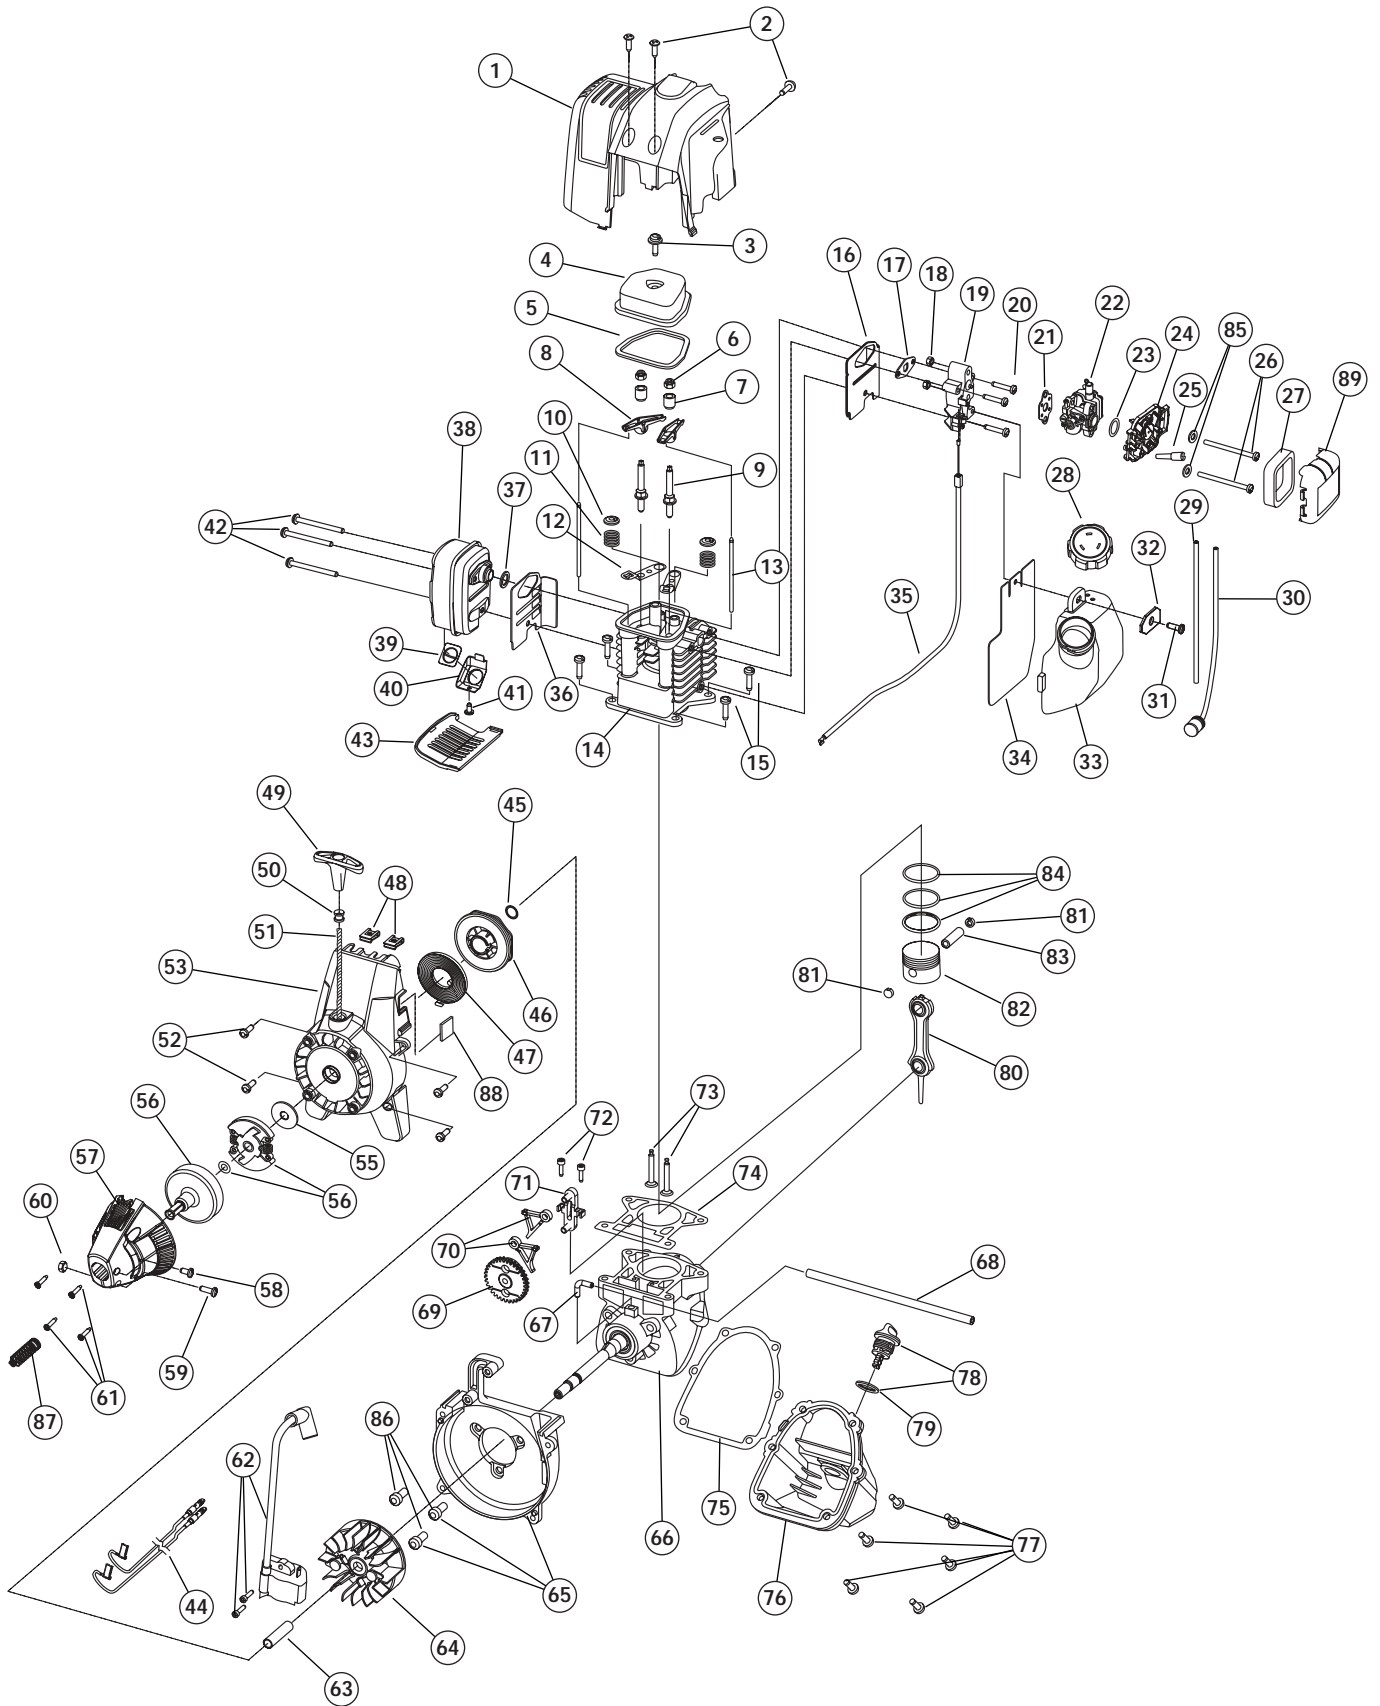

**ENGINE PARTS - MODELS TB425CS**  
**4-CYCLE GAS TRIMMER**  
PPN - 41ADT42C063

# ENGINE PARTS - MODELS TB425CS

### PPN - 41ADT42C063

Item	Part No.	Description
1	753-04234	Throttle Housing and Trigger Assembly (includes 2 & 3)
2	753-04119	Throttle Trigger
3	791-182690	Throttle Trigger Spring
4	791-182405	Switch Assembly
5	753-04297	Throttle Cable
6	791-180687	J-Handle Assembly
7	791-683295	Handle Bracket Assembly (includes 8-13)
8	791-181811	Screw
9	791-181812	Upper Handle Clamp
10	791-181813	Middle Handle Clamp
11	791-181814	Lower Handle Clamp
12	791-181815	Nut
13	791-145569	Anti-Rotation Screw
14	791-610327	Harness Clip
15	753-1247	Upper Drive Shaft Housing Assembly
16	753-1190	EZ-Link™ Coupler (includes 17-20)
17	791-182057	Screw
18	791-181617	Bolt
19	791-181981	Adjustment Knob
20	791-181886	Knob Retaining Nut
21	753-04304	Lower Drive Shaft Housing Assembly
22	791-181852	Lower Flexible Drive Shaft
23	791-181560	Palnut
24	791-153597	Lower Clamp Assembly
25	791-145569	Anti-Rotation Screw
26	791-180531	Shield Mounting Hardware
27	791-181659	Shield and Blade Assembly (includes 28)
28	791-181823	Blade Assembly
29	791-181857	Bushing Housing Assembly
30	791-181457	Outer Spool Assembly (includes 31)
31	791-181458	Retaining Ring
32	791-181561	Thrust Washer
33	791-181459	Small Spring
34	791-181461	Slider
35	791-181532	E-Clip
36	791-181531	Spring
37	791-181462	Plunger
38	791-181463	C-Clip
39	791-181464	Inner Reel
40	791-181465	Large Spring
41	791-181467	Foam Seal
42	791-181468	Bump Head Knob Assembly (includes 40 & 41)