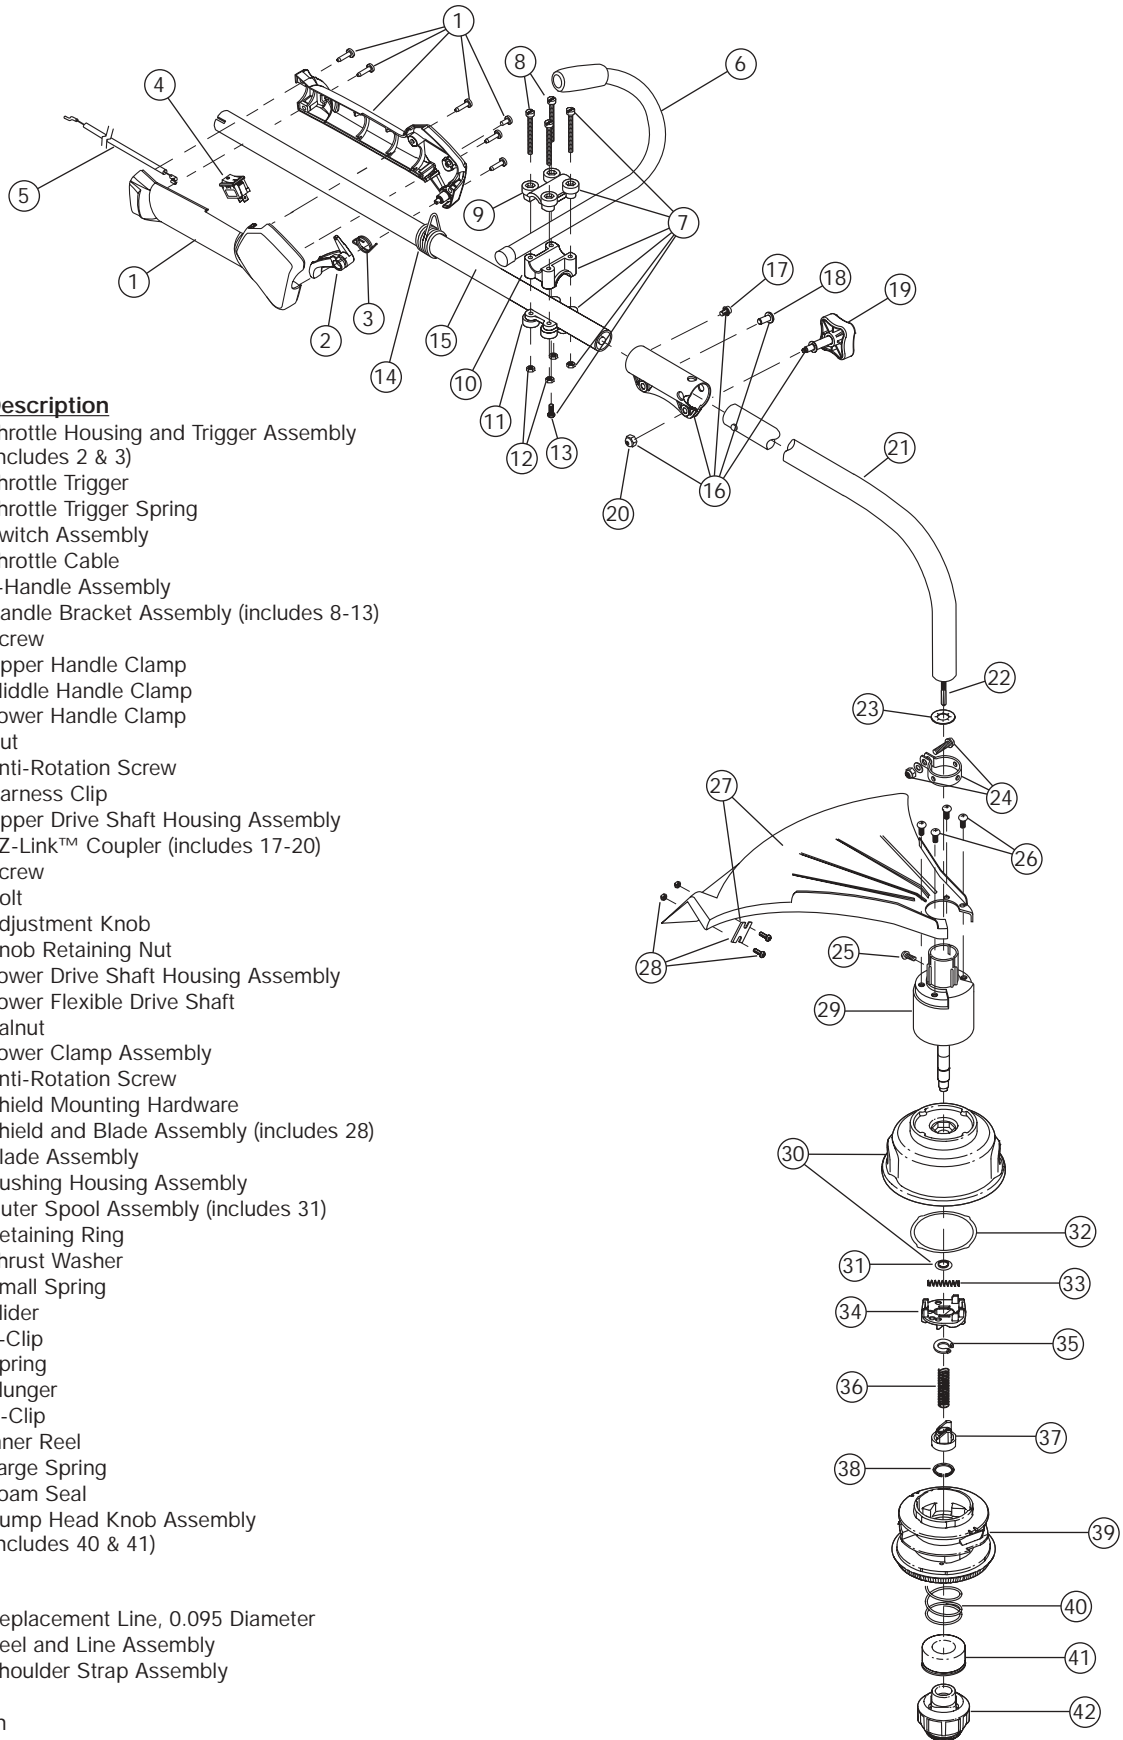

BOOM AND TRIMMER PARTS - MODEL TB425CS

4-CYCLE GAS TRIMMER

PPN - 41ADT42C063

Item	Part No.	Description
1	753-04234	Throttle Housing and Trigger Assembly (includes 2 & 3)
2	753-04119	Throttle Trigger
3	791-182690	Throttle Trigger Spring
4	791-182405	Switch Assembly
5	753-04297	Throttle Cable
6	791-180687	J-Handle Assembly
7	791-683295	Handle Bracket Assembly (includes 8-13)
8	791-181811	Screw
9	791-181812	Upper Handle Clamp
10	791-181813	Middle Handle Clamp
11	791-181814	Lower Handle Clamp
12	791-181815	Nut
13	791-145569	Anti-Rotation Screw
14	791-610327	Harness Clip
15	753-1247	Upper Drive Shaft Housing Assembly
16	753-1190	EZ-Link™ Coupler (includes 17-20)
17	791-182057	Screw
18	791-181617	Bolt
19	791-181981	Adjustment Knob
20	791-181886	Knob Retaining Nut
21	753-04304	Lower Drive Shaft Housing Assembly
22	791-181852	Lower Flexible Drive Shaft
23	791-181560	Palnut
24	791-153597	Lower Clamp Assembly
25	791-145569	Anti-Rotation Screw
26	791-180531	Shield Mounting Hardware
27	791-181659	Shield and Blade Assembly (includes 28)
28	791-181823	Blade Assembly
29	791-181857	Bushing Housing Assembly
30	791-181457	Outer Spool Assembly (includes 31)
31	791-181458	Retaining Ring
32	791-181561	Thrust Washer
33	791-181459	Small Spring
34	791-181461	Slider
35	791-181532	E-Clip
36	791-181531	Spring
37	791-181462	Plunger
38	791-181463	C-Clip
39	791-181464	Inner Reel
40	791-181465	Large Spring
41	791-181467	Foam Seal
42	791-181468	Bump Head Knob Assembly (includes 40 & 41)

Optional Accessories

- 791-180120 Replacement Line, 0.095 Diameter
- 753-04218 Reel and Line Assembly
- 791-682075 Shoulder Strap Assembly

* Items Not Shown