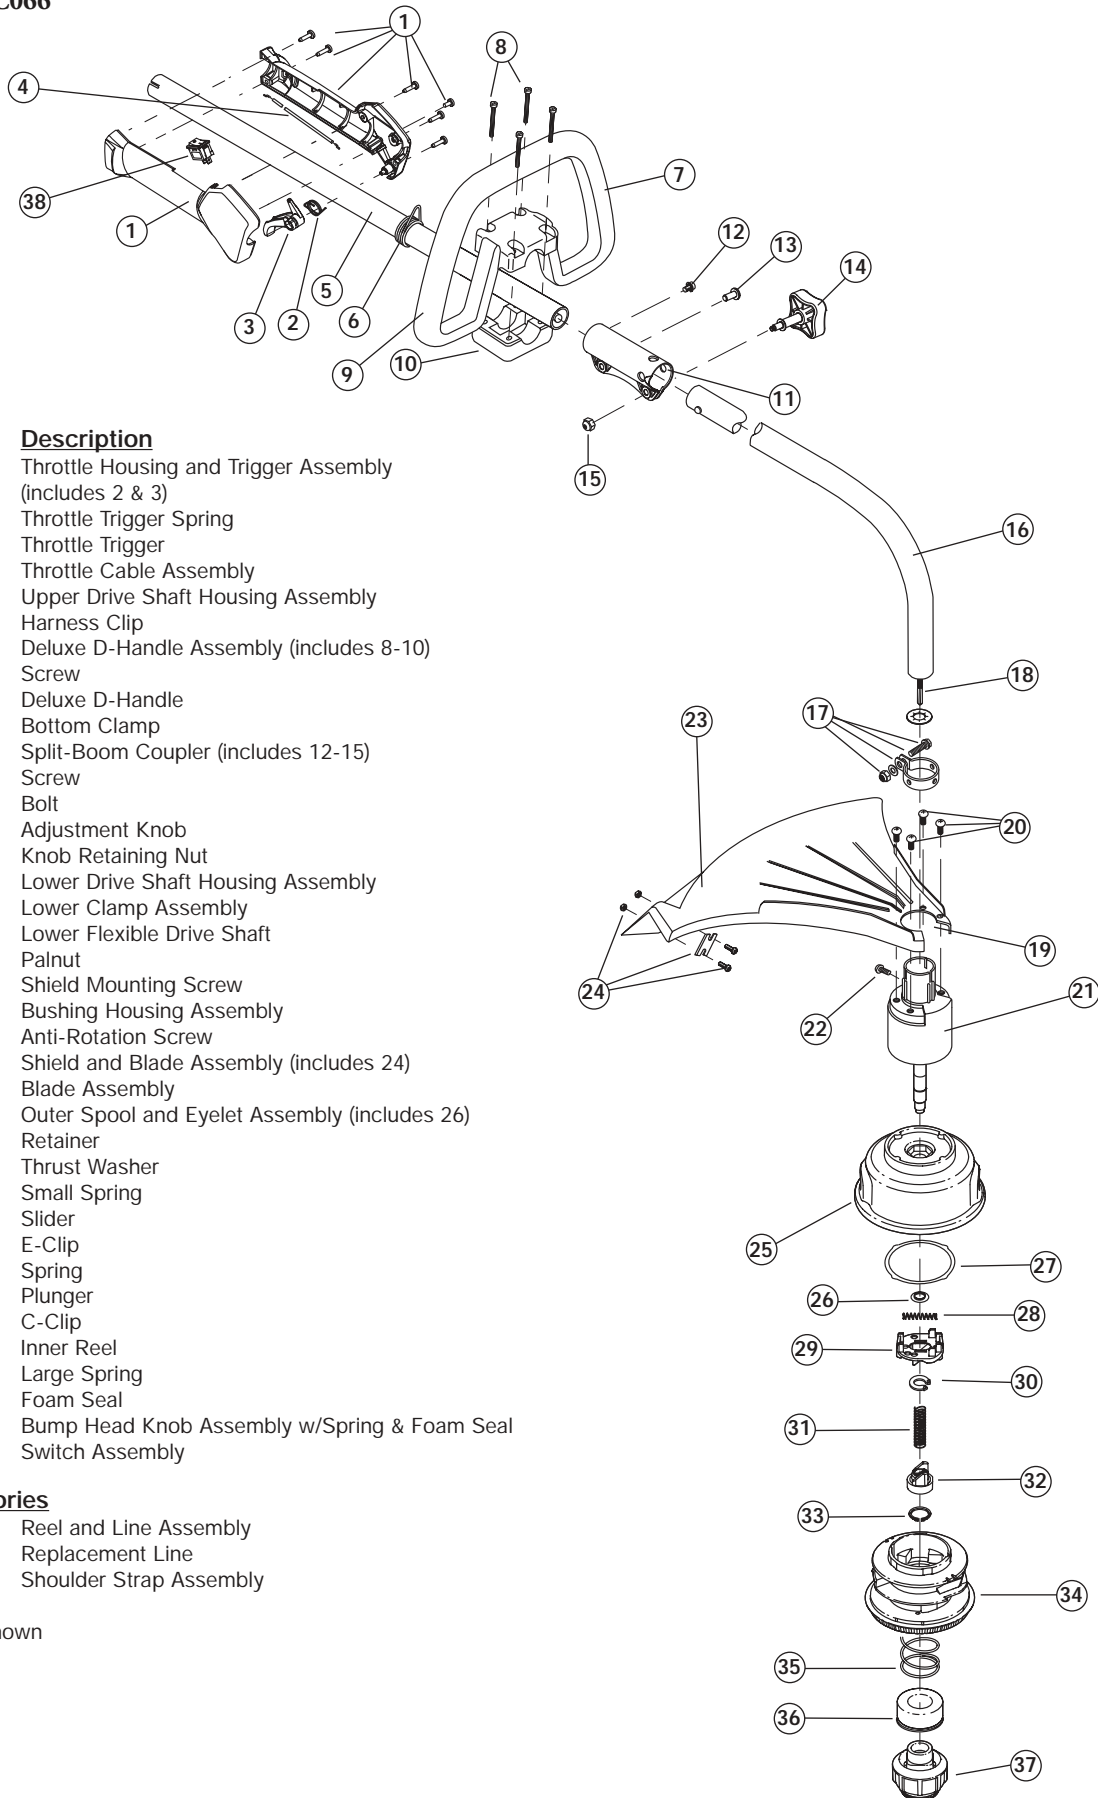

BOOM AND TRIMMER PARTS - MODEL TB25CS

2-CYCLE GAS TRIMMER

PPN - 41ADT25C066

Item	Part No.	Description
1	753-04234	Throttle Housing and Trigger Assembly (includes 2 & 3)
2	791-182690	Throttle Trigger Spring
3	753-04119	Throttle Trigger
4	753-04405	Throttle Cable Assembly
5	753-04236	Upper Drive Shaft Housing Assembly
6	791-610327	Harness Clip
7	791-180869	Deluxe D-Handle Assembly (includes 8-10)
8	791-181070	Screw
9	791-182167	Deluxe D-Handle
10	791-182168	Bottom Clamp
11	753-04406	Split-Boom Coupler (includes 12-15)
12	791-182057	Screw
13	791-181617	Bolt
14	791-181981	Adjustment Knob
15	791-181886	Knob Retaining Nut
16	791-180340	Lower Drive Shaft Housing Assembly
17	791-153597	Lower Clamp Assembly
18	791-181852	Lower Flexible Drive Shaft
19	791-181560	Palnut
20	791-180531	Shield Mounting Screw
21	791-181857	Bushing Housing Assembly
22	791-145569	Anti-Rotation Screw
23	791-181659	Shield and Blade Assembly (includes 24)
24	791-181823	Blade Assembly
25	791-181457	Outer Spool and Eyelet Assembly (includes 26)
26	791-181458	Retainer
27	791-181561	Thrust Washer
28	791-181459	Small Spring
29	753-04257	Slider
30	791-181532	E-Clip
31	791-181531	Spring
32	791-181462	Plunger
33	791-181463	C-Clip
34	791-181464	Inner Reel
35	791-181465	Large Spring
36	791-181467	Foam Seal
37	791-181468	Bump Head Knob Assembly w/Spring & Foam Seal
38	791-182405	Switch Assembly