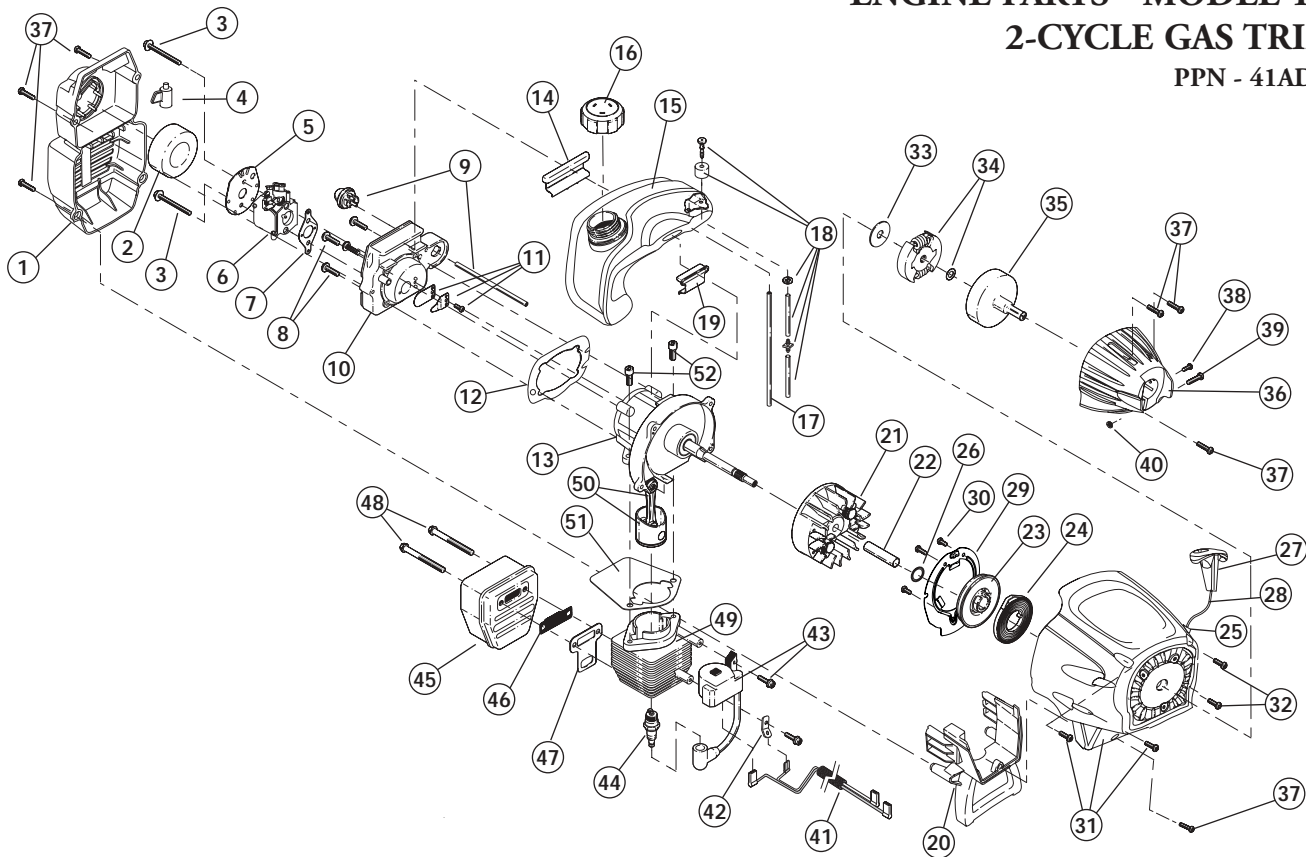

ENGINE PARTS - MODEL TB25CS 2-CYCLE GAS TRIMMER

PPN - 41ADT25C066

Item	Part No.	Description	Item	Part No.	Description
1	753-1192	Air Cleaner/Muffler Cover Assembly (includes 2 & 37)	30	753-04402	Starter Housing Assembly (includes 23-39, 31 & 36)
2	791-180350B	Air Cleaner Filter	31	791-181862	Housing Screw
3	791-180351	Carburetor Mounting Screw	32	791-182368	Clutch Washer
4	753-1193	Choke Extension	33	791-182369	Clutch Rotor Assembly
5	753-1194	Choke Plate	34	791-153592	Clutch Drum Assembly
6	753-04338	Carburetor Assembly (includes 7 & 18)	35	753-04403	Clutch Cover Assembly (includes 36-39)
7	791-610675	Carburetor Gasket	36	791-181345	Cover Screw
8	791-181860	Carb Mount Screw	37	791-182519	Anti-Rotation Screw
9	791-683974B	Primer and Hose Assembly	38	753-04003	Clamping Screw
10	753-1196	Carb Mount Assembly (includes 8 & 11)	39	791-180217	Clamping Nut
11	791-684451	Reed Assembly	40	791-182798	Wire Leads and Sleeve
12	753-1208	Carburetor Mount Gasket	41	791-611063	Ground Tab
13	753-04401	Crank Case Service Assembly (includes 8)	42	753-04336	Module Assembly
14	791-612134	Rear Mounting Pad	43	791-610311B	Spark Plug
15	753-04307	Fuel Tank Assembly (includes 16-18)	44	791-182066	Muffler Assembly (includes 45-47)
16	753-04084	Fuel Cap Assembly	45	791-182747	Spark Arrestor Screen
17	791-181168	Fuel Return Line	46	753-04159	Exhaust Gasket
18	753-04233	Fuel Line Assembly	47	791-147575	Muffler Mounting Bolt Assembly
19	791-145308	Front Mounting Pad	48	753-04323	Cylinder Assembly (includes 50)
20	791-182064	Shroud Extension and Stand	49	753-1207	Piston and Rod Assembly
21	791-182736	Flywheel Assembly	50	753-1197	Cylinder Gasket
22	791-181525	Spacer	51	791-182723	Cylinder Bolt
23	753-04459	Recoil Pulley Assembly	*	791-180090	O.E.M. Carburetor Repair Kit (Zama)
24	753-04286	Recoil Spring	*	791-180091	Gasket Diaphragm Repair Kit (Zama)
25	753-1200	Rope Guide	*	753-1209	Piston Ring Set
26	753-04288	Pulley Retainer	*	753-04404	Short Block Assembly (includes 8, 13, 43, 46, 48-51)
27	791-181079	Pull Handle	*	791-181599	Clutch Springs (Qty. 2)
28	791-613103	Rope			
29	753-04417	Pressure Plate Assembly			
			*		Items Not Shown