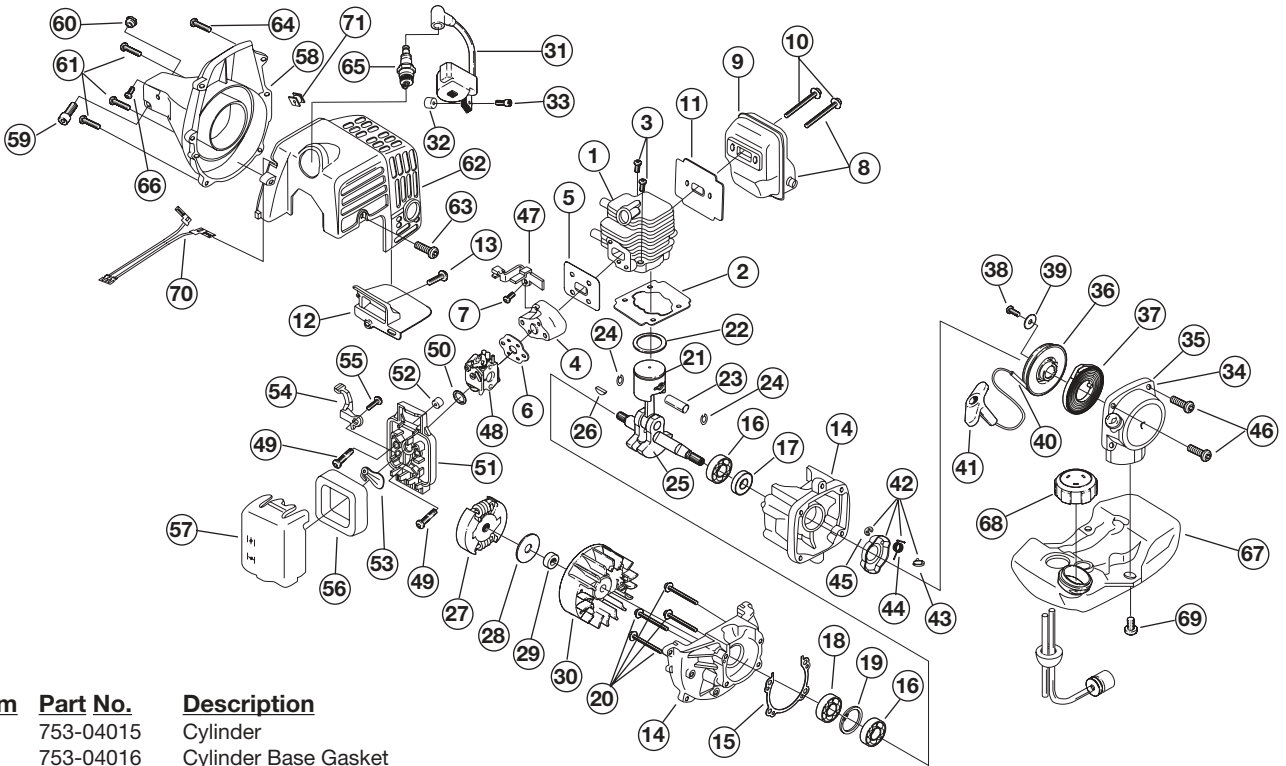

ENGINE PARTS - MODEL CC3075

2-CYCLE GAS TRIMMER

PPN 41ADC75C010

Item	Part No.	Description
1	753-04015	Cylinder
2	753-04016	Cylinder Base Gasket
3	791-181706	Bolt
4	791-181707	Insulator
5	791-181708	Insulator Gasket
6	791-181709	Carburetor Gasket
7	791-181710	Screw and Washer
8	753-1176	Muffler Assembly (includes 9 & 10)
9	753-1177	Muffler
10	791-181713	Screw
11	791-181714	Muffler Gasket
12	791-181715	Muffler Plate
13	791-181716	Screw
14	791-181717	Crankcase Service Assembly (includes 15-20 & 25)
15	791-181718	Crankcase Gasket
16	791-181719	Bearing
17	791-181720	Oil Seal
18	791-181721	Oil Seal
19	791-181722	Snap Ring
20	791-181723	Screw
21	753-04018	Piston
22	791-182014	Ring
23	791-182015	Piston Pin
24	791-181727	Snap Ring
25	753-04019	Crankshaft
26	791-181729	Key
27	791-181730	Clutch
28	791-181074	Clutch Washer
29	791-181731	Spacer
30	791-181732	Flywheel Assembly
31	791-181733	Module Assembly (includes 32 & 33)
32	791-181734	Spacer
33	753-1181	Screw
34	791-181777	Recoil Assembly (includes 35-41)
35	791-181737	Recoil Case
36	791-181738	Recoil Pulley
37	791-181739	Recoil Spring
38	791-181740	Screw
39	791-181741	Washer
40	791-181742	Rope