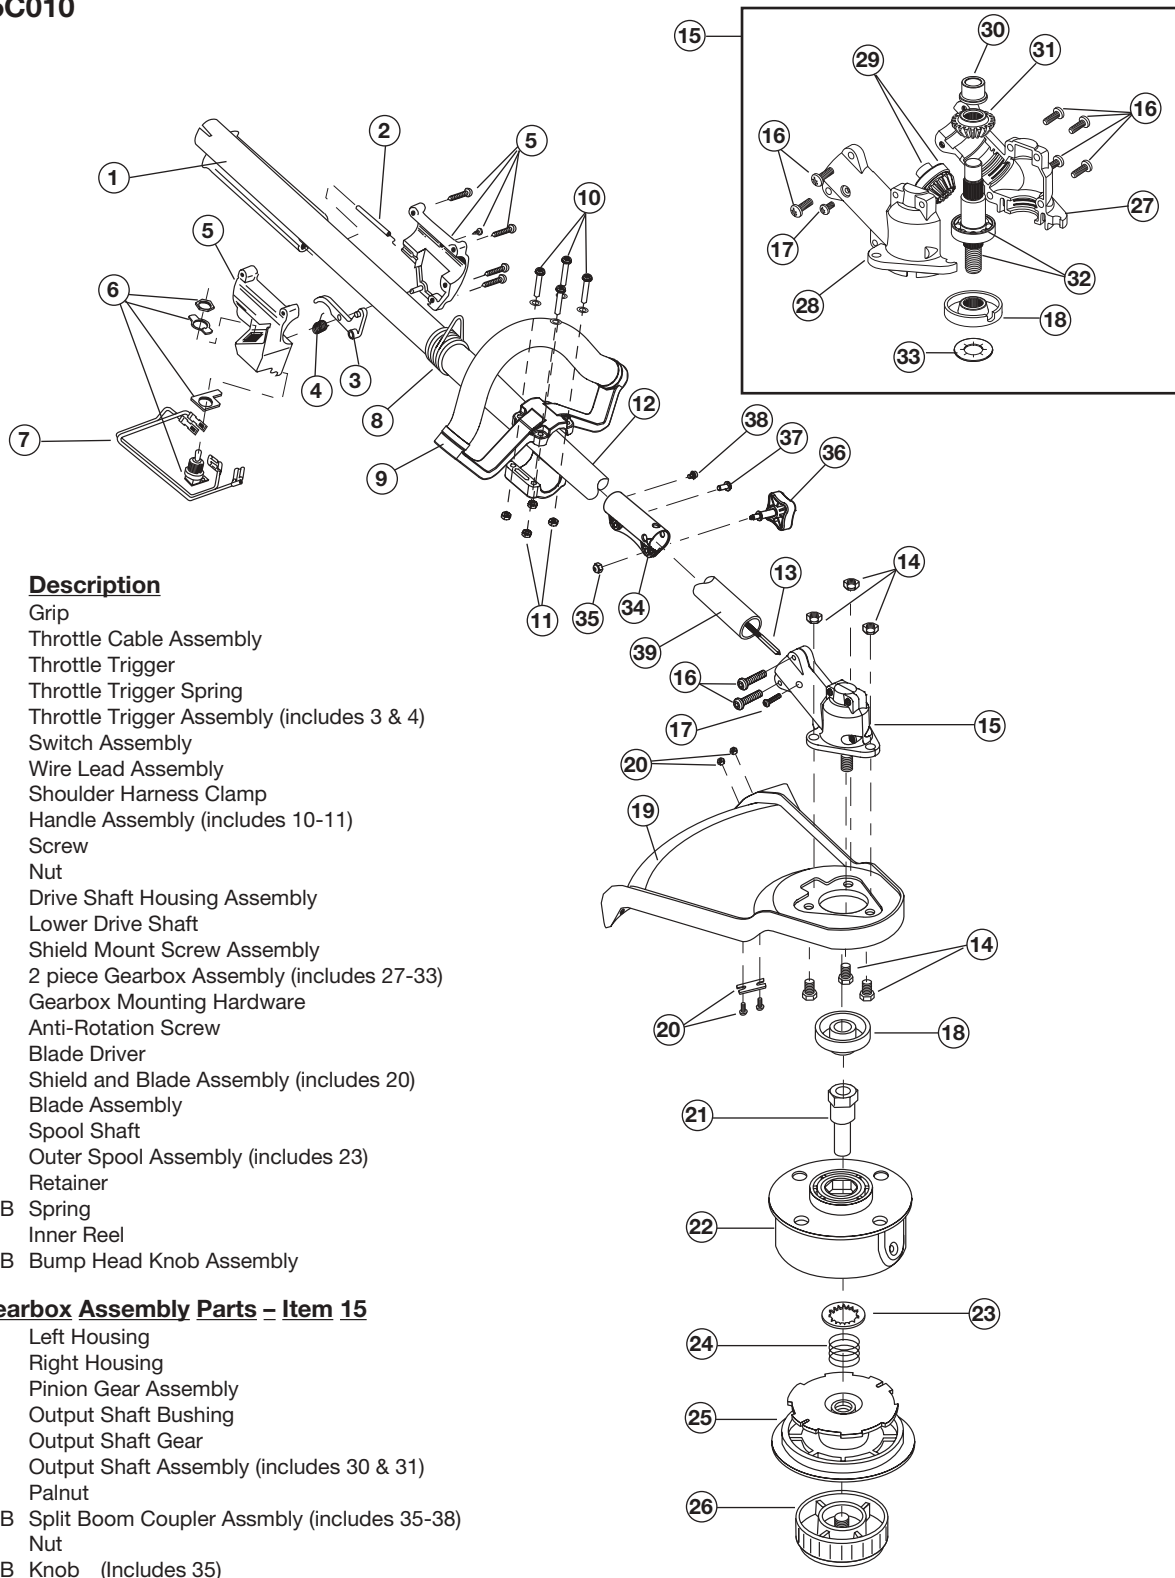

BOOM AND TRIMMER PARTS - CC3075

2-CYCLE GAS TRIMMER

PPN 41ADC75C010

Item	Part No.	Description
1	791-180866	Grip
2	791-181688	Throttle Cable Assembly
3	791-180975	Throttle Trigger
4	791-610314	Throttle Trigger Spring
5	791-181689	Throttle Trigger Assembly (includes 3 & 4)
6	791-180252	Switch Assembly
7	791-181690	Wire Lead Assembly
8	791-610327	Shoulder Harness Clamp
9	753-1151	Handle Assembly (includes 10-11)
10	753-1152	Screw
11	753-1154	Nut
12	753-04503	Drive Shaft Housing Assembly
13	791-181570	Lower Drive Shaft
14	791-182200	Shield Mount Screw Assembly
15	791-182193	2 piece Gearbox Assembly (includes 27-33)
16	791-182195	Gearbox Mounting Hardware
17	791-145569	Anti-Rotation Screw
18	791-182196	Blade Driver
19	753-1158	Shield and Blade Assembly (includes 20)
20	791-682061	Blade Assembly
21	791-612483	Spool Shaft
22	791-683301	Outer Spool Assembly (includes 23)
23	791-612026	Retainer
24	791-610636B	Spring
25	791-147495	Inner Reel
26	791-180814B	Bump Head Knob Assembly

2 Piece Gearbox Assembly Parts - Item 15

27	791-182191	Left Housing
28	791-182192	Right Housing
29	791-182194	Pinion Gear Assembly
30	791-182199	Output Shaft Bushing
31	791-182198	Output Shaft Gear
32	791-182197	Output Shaft Assembly (includes 30 & 31)
33	753-04348	Palnut
34	791-181616B	Split Boom Coupler Assmby (includes 35-38)
35	791-181886	Nut
36	791-181618B	Knob (Includes 35)

Optional Accessories

*	753-1160	Reel and Line Assembly
*	41AM079G100	Brush Cutter Accessory Kit
*	753-1161	Bump Head Assembly (includes 21-26)
*	682075B	Shoulder Harness

* Items Not Shown