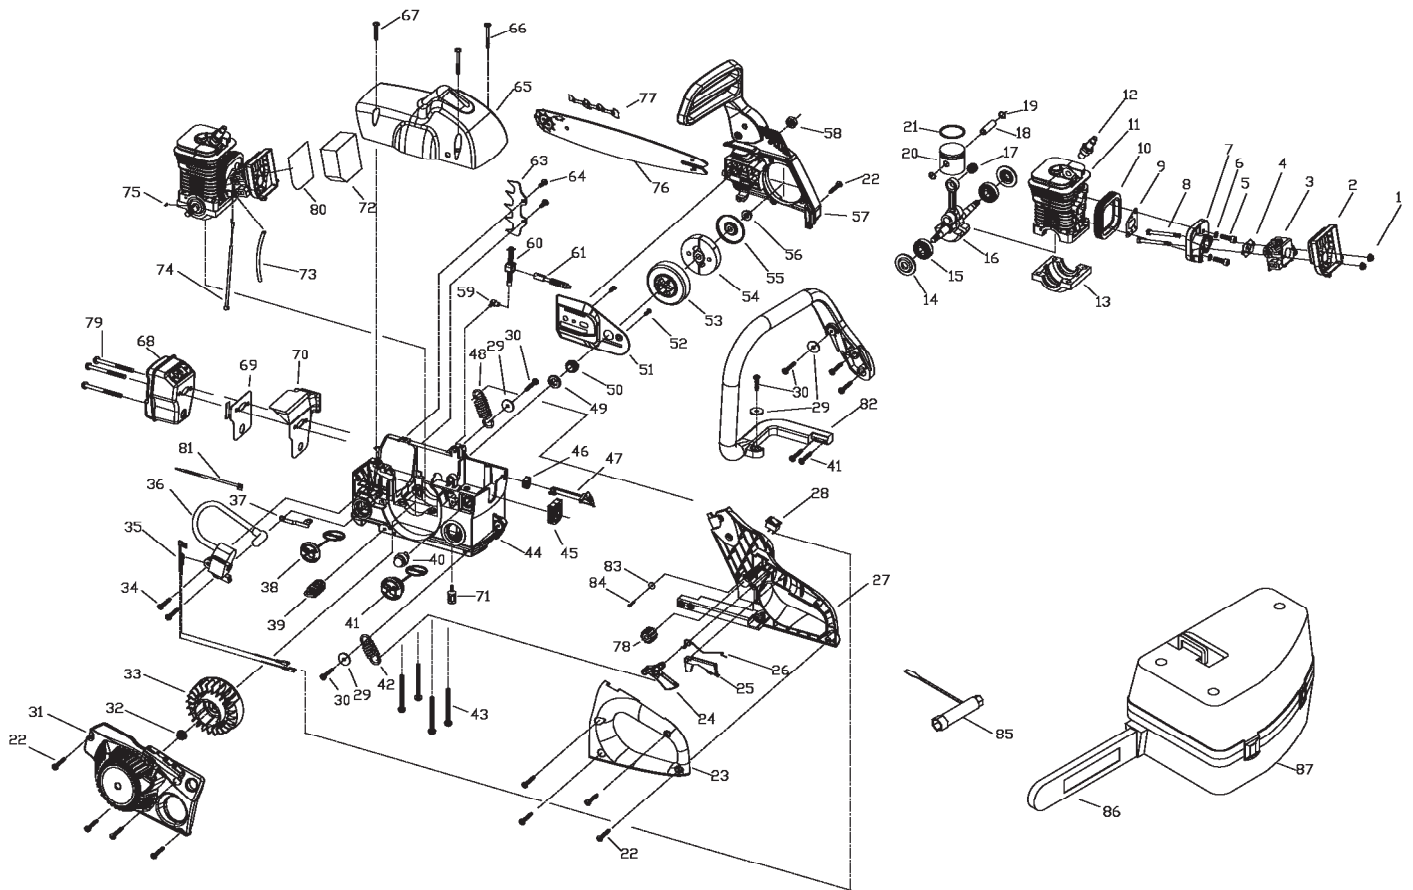

## PARTS LIST EB428

No.	Parts No.	Description	No.	Parts No.	Description	No.	Parts No.	Description
1	9NHZ-05	NUT	30	9SKKBY8/16-0.625	SCREW	59	9124-310102	CONNECTOR
2	9228-310510	AIR FILTER ASS'Y	31	9228-MD0708	STARTER HOUSING ASS'Y	60	9013-310501	OIL PIPE
3	9287-310501	CARBURETOR	32	9NAB-5/16-24	NUT	61	9228-310526	PUMP ASS'Y
4	9082-310506	SPACER	33	9228-MD0704	FLYWHEEL	62	9SKKBY10/14-0.68	SCREW
5	9SACB-06-25	SCREW	34	9SGEB-05-20	SCREW	63	9227-310501	SPIKED BUMPER
6	6WSB-06	SPRING WASHER	35	9010-310503	WIRE ASS'Y	64	9SKKBY8/16-0.5	SCREW
7	9082-310504	ISOLATOR, CARBURETOR	36	9288-310501-CH	IGNITION ASS'Y	65	9017-310509	SHROUD
8	9STDB-05-60	SCREW	37	9051-310501	CONDUCTIVE PLATE	66	9SKKBY8/16-1.4	SCREW
9	9082-310505	SPACER	38	9228-310207	OIL CAP ASS'Y	67	9SKKBY8/16-1	SCREW
10	9012-310502	RUBBER, ISOLATOR	39	9228-310566	SPRING ASS'Y	68	9228-310547	MUFFLER ASS'Y
11	9292-310501F	CYLINDER	40	9142-310002	PRIMER	69	9082-310501	BAFFLE
12	9295-310502	SPARK PLUG	41	9228-310206	FUEL CAP ASS'Y	70	9082-310502	BAFFLE
13	9072-310501F	CASE, CRANK	42	9024-310506	SPRING	71	9182-310503	FILTER
14	9157-310502	CAP, BEARING	43	9SFAB-06-55	SCREW	72	9252-310501	FILTER, AIR
15	9DB-620101	BEARING	44	9228-310565	HOUSING ASS'Y	73	9129-310504	FUEL PIPE
16	9228-310505	CRANK/ROD ASS'Y	45	9012-310503	HOLDER, CABLE	74	9010-310502	CABLE, THROTTLE
17	9NB-K101410	ROLLER, PISTON	46	9012-310504	HOLDER, CHOKE LEVEL	75	9221-310001	WOODRUFF KEY
18	9PC-10-34.5	PIN, PISTON	47	9114-310510	LEVER, CHOKE	76	9040-310539	BAR
19	9CA-10.3	RING	48	9024-310507	SPRING	77	9220-310101	CHAIN
20	9290-310502	PISTON	49	9157-310501	FELT	78	9027-310101	RUBBER
21	9189-310501	RING, PISTON	50	9073-310503	WORM	79	9SXDB-06-70	SCREW
22	9SGKBY10/14-0.625	SCREW	51	9017-310508	CAP, ANTI-DUST	80	9183-310502	MESH
23	9068-310501	HANDLE, LEFT PART	52	6SDABB04-08	SCREW	81	9032-330401	BIND BAND
24	9028-310502	TRIGGER, THROTTLE	53	9228-310515	DRUM ASS'Y	82	9068-MD0701	HANDLE, FRONT
25	9028-310501	TRIGGER, RELEASE	54	9228-310528	CLUTCH ASS'Y	83	9WFB-4.5-13	WASHER
26	9024-310504	SPRING	55	9077-310501	CAP, ANTI-DUST	84	9SKKBB-04-10	SCREW
27	9068-310502	HANDLE, REAR	56	9NHC-09	NUT	85	9042-310201	WRENCH
28	9022-310501	SWITCH	57	9228-MD0709	BRAKE KIT ASS'Y	86	9017-310214	SCABBARD
29	9WFB-05-21	WASHER	58	9NAZ-5/16-18	NUT	87	9120-MD0701	CARRY CASE