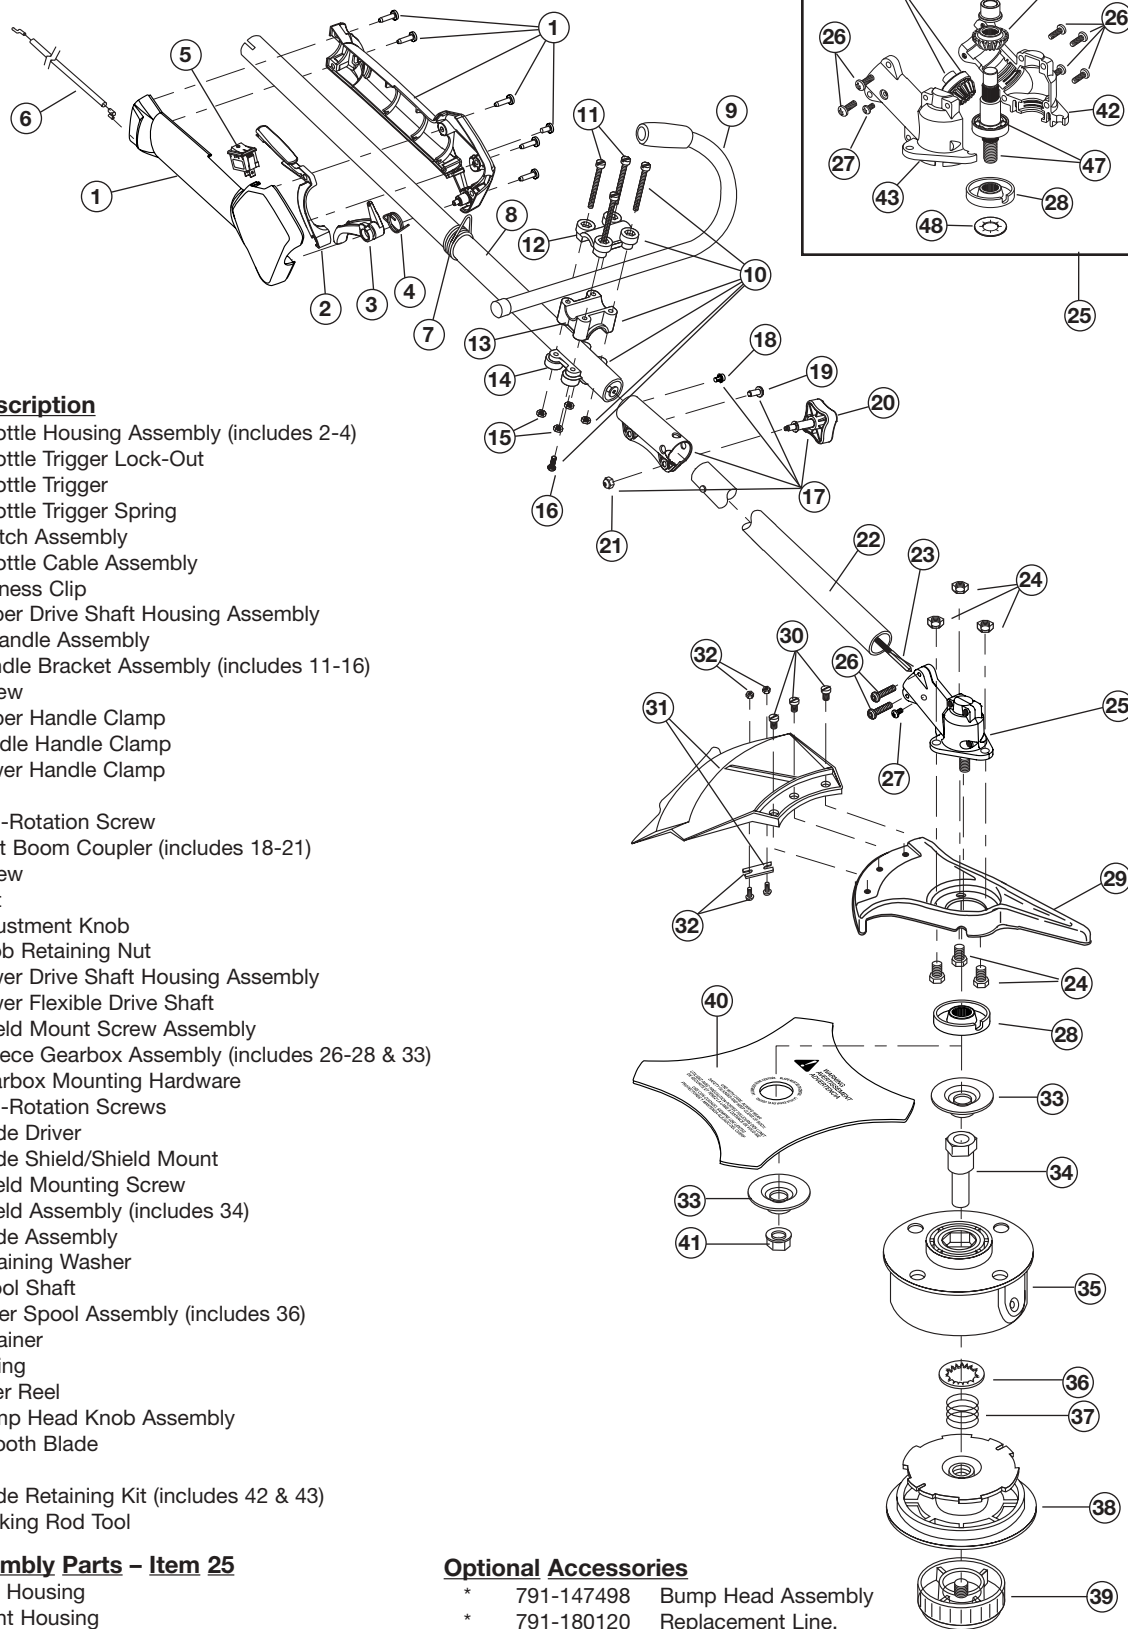

BOOM & TRIMMER PARTS - MODEL 790r

2-CYCLE GAS TRIMMER/BRUSHCUTTER

PPN 41FD790A034

Item	Part No.	Description
1	791-182801	Throttle Housing Assembly (includes 2-4)
2	791-182802	Throttle Trigger Lock-Out
3	791-182803	Throttle Trigger
4	791-182690	Throttle Trigger Spring
5	791-182405	Switch Assembly
6	753-04405	Throttle Cable Assembly
7	791-610327	Harness Clip
8	753-04236	Upper Drive Shaft Housing Assembly
9	791-181099	J-Handle Assembly
10	791-683295	Handle Bracket Assembly (includes 11-16)
11	791-181811	Screw
12	791-181812	Upper Handle Clamp
13	791-181813	Middle Handle Clamp
14	791-181814	Lower Handle Clamp
15	791-181815	Nut
16	791-145569	Anti-Rotation Screw
17	791-181616	Split Boom Coupler (includes 18-21)
18	791-182057	Screw
19	791-181617	Bolt
20	791-181618	Adjustment Knob
21	791-181886	Knob Retaining Nut
22	791-180804	Lower Drive Shaft Housing Assembly
23	791-613300	Lower Flexible Drive Shaft
24	791-182200	Shield Mount Screw Assembly
25	791-182193	2 piece Gearbox Assembly (includes 26-28 & 33)
26	791-182195	Gearbox Mounting Hardware
27	791-145569	Anti-Rotation Screws
28	791-182196	Blade Driver
29	791-147492	Blade Shield/Shield Mount
30	791-683304	Shield Mounting Screw
31	791-683299	Shield Assembly (includes 34)
32	791-682061	Blade Assembly
33	791-147490	Retaining Washer
34	791-612483	Spool Shaft
35	791-683301	Outer Spool Assembly (includes 36)
36	791-612026	Retainer
37	791-610636	Spring
38	791-147495	Inner Reel
39	791-180814	Bump Head Knob Assembly
40	791-145873	4-Tooth Blade
41	791-181699	Nut
*	791-180014	Blade Retaining Kit (includes 42 & 43)
*	791-613226	Locking Rod Tool

2 Piece Gearbox Assembly Parts - Item 25

42	791-182191	Left Housing
43	791-182192	Right Housing
44	791-182194	Pinion Gear Assembly
45	791-182199	Output Shaft Bushing
46	791-182198	Output Shaft Gear
47	791-182197	Output Shaft Assembly (includes 46 & 47)
48	753-04348	Palnut

Optional Accessories

*	791-147498	Bump Head Assembly
*	791-180120	Replacement Line, 0.095 Diameter
*	791-147345	Reel and Line Assembly
*	791-682075	Shoulder Harness
*	Items Not Shown