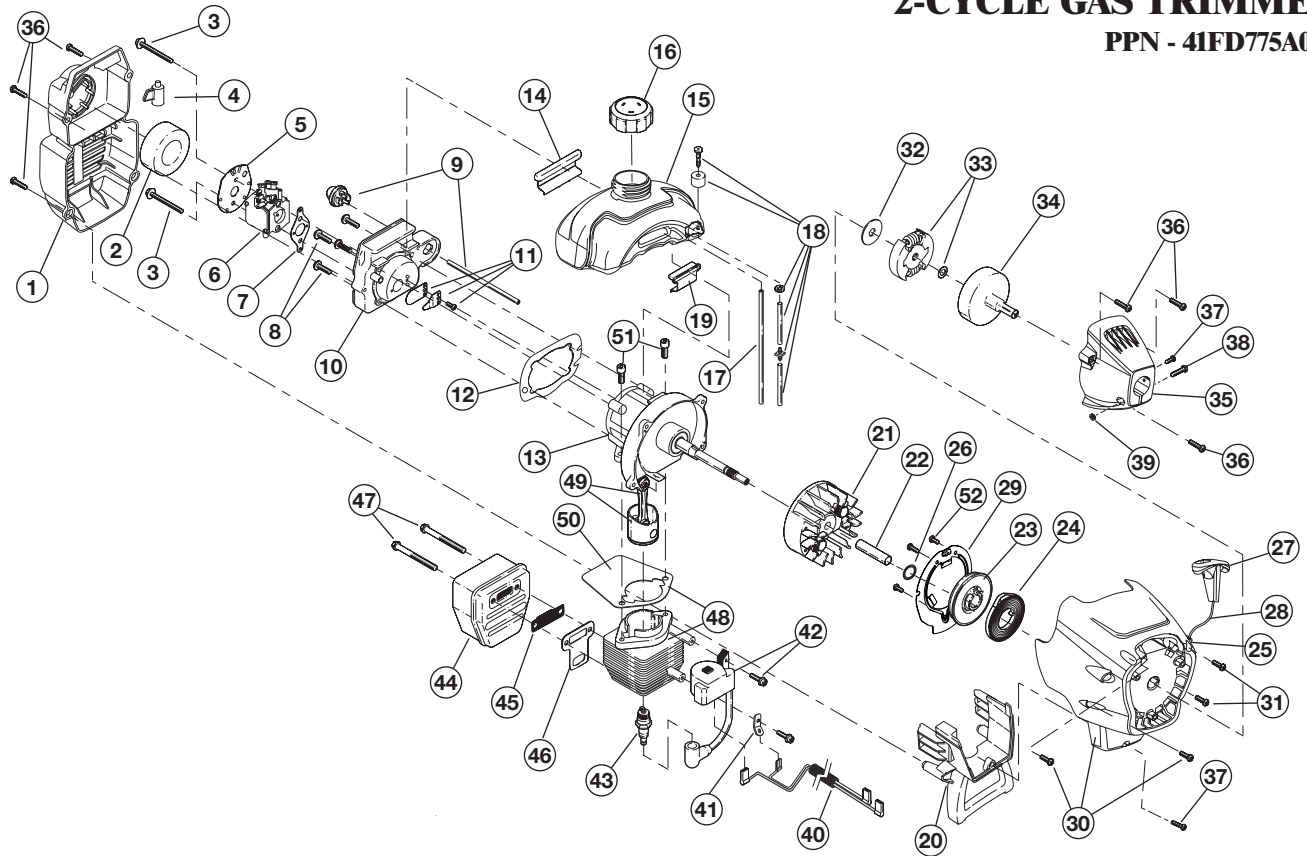

ENGINE PARTS - MODEL 775r 2-CYCLE GAS TRIMMER

PPN - 41FD775A034

Item	Part No.	Description	Item	Part No.	Description
1	753-1192	Air Cleaner/Muffler Cover Assembly (includes 2 & 36)	30	753-04495	Starter Housing Assembly (includes 23-29, 31 & 52)
2	791-180350B	Air Cleaner Filter	31	791-181862	Housing Screw
3	791-180351	Carburetor Mounting Screw Assembly	32	791-182368	Clutch Washer
4	753-04227	Choke Extension	33	791-182369	Clutch Rotor Assembly
5	753-1194	Choke Plate	34	791-153592	Clutch Drum Assembly
6	753-04338	Carburetor Assembly (includes 7 & 18)	35	753-04497	Clutch Cover Assembly (includes 36-39)
7	791-610675	Carburetor Gasket	36	791-181345	Cover Screw
8	791-181860	Carb Mount Screw	37	791-182519	Anti-Rotation Screw
9	791-683974B	Primer and Hose Assembly	38	753-04003	Clamping Screw
10	753-1196	Carb Mount Assembly (includes 8, 11 & 12)	39	791-180217	Clamping Nut
11	791-684451	Reed Assembly	40	791-182798	Wire Leads and Sleeve
12	753-1208	Carburetor Mount Gasket	41	791-611063	Ground Tab
13	753-04401	Crank Case Service Assembly (includes 8)	42	753-04336	Module Assembly
14	791-612134	Rear Mounting Pad	43	791-610311B	Spark Plug
15	753-04493	Fuel Tank Assembly (includes 16-18)	44	791-182066	Muffler Assembly (includes 45-47)
16	791-182438	Fuel Cap Assembly	45	791-182747	Spark Arrestor Screen
17	791-181068	Fuel Return Line	46	753-04159	Exhaust Gasket
18	791-683398	Fuel Line Assembly	47	791-147575	Muffler Mounting Bolt Assembly
19	791-145308	Front Mounting Pad	48	753-04323	Cylinder Assembly (includes 50 & 51)
20	791-182064	Shroud Extension & Stand (includes 36)	49	753-04367	Piston and Rod Assembly
21	791-182736	Flywheel Assembly	50	753-1197	Cylinder Gasket
22	791-181525	Spacer	51	791-182723	Cylinder Bolt
23	753-04459	Recoil Pulley	52	753-1202	Screw
24	753-04286	Recoil Spring	*	791-180090	O.E.M. Carburetor Repair Kit
25	753-1200	Rope Guide	*	791-180091	Gasket Diaphragm Repair Kit
26	791-181247	Pulley Retainer	*	753-1209	Piston Ring Set
27	791-181079	Pull Handle	*	753-04404	Short Block Assembly (includes 8, 13, 43, & 48-51)
28	791-613103	Rope	*	791-181599	Clutch Springs (Qty. 2)
29	753-1201	Pressure Plate Assembly (includes 36)			

* Items Not Shown