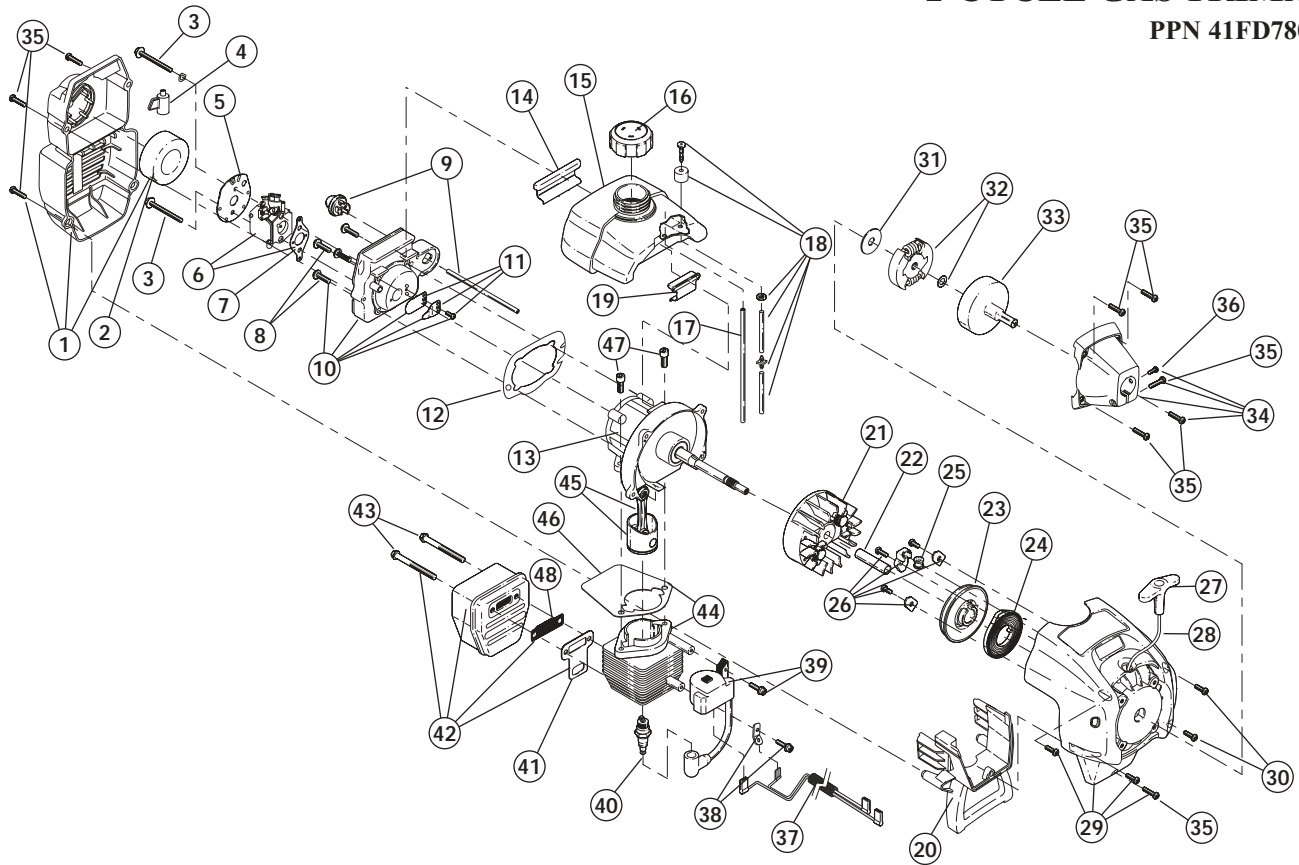

ENGINE PARTS - MODEL 780r

2-CYCLE GAS TRIMMER

PPN 41FD780G034

Item	Part No.	Description	Item	Part No.	Description
1	753-1192	Air Cleaner/Muffler Cover Assembly (includes 2 & 35)	28	791-613103	Rope
2	791-180350	Air Cleaner Filter	29	791-181797	Starter Housing Assembly (includes 23-28, 30 & 35)
3	791-180351	Carburetor Mounting Screws	30	791-181862	Housing Screws
4	753-04227	Choke Extention	31	791-182368	Clutch Washer
5	753-1194	Choke Plate	32	791-182369	Clutch Rotor Assembly
6	753-04331	Carburetor Assembly (includes 7)	33	791-153592	Clutch Drum Assembly
7	791-610675	Carburetor Gasket	34	791-182797	Clutch Cover Assembly
8	791-181860	Carb Mount Screw	35	791-181345	Cover Screw
9	791-181558	Primer and Hose Assembly	36	791-182519	Anti-Rotation Screw
10	753-1196	Carb Mount Assembly (includes 8 & 11)	37	791-182798	Wire Leads and Sleeve
11	791-684451	Reed Assembly	38	791-611063	Ground Tab
12	753-1208	Carburetor Mount Gasket	39	753-04337	Module Assembly
13	753-04332	Crank Case Service Assembly (includes 8)	40	791-610311	Spark Plug
14	791-612134	Rear Mounting Pad	41	753-04159	Exhaust Gasket
15	753-04311	Fuel Tank Assembly (includes 16-18)	42	791-182066	Muffler Assembly (includes 41, 43 & 48)
16	791-182438	Fuel Cap Assembly	43	791-147575	Muffler Mounting Bolt Assembly
17	791-181168	Fuel Return Line	44	753-04323	Cylinder Assembly (includes 46 & 47)
18	791-682039	Fuel Line Assembly	45	753-1207	Piston and Rod Assembly
19	791-145308	Front Mounting Pad	46	753-1197	Cylinder Gasket
20	791-182064	Shroud Extension and Stand	47	791-182723	Cylinder Bolt
21	791-182736	Flywheel Assembly	48	791-182747	Spark Arrestor Screen
22	791-181065	Spacer	*	753-04134	Engine Gasket Kit
23	753-04232	Recoil Pulley Assembly	*	791-180602	O.E.M. Carburetor Repair Kit
24	791-613102	Recoil Spring	*	791-181873	Gasket Diaphragm Repair Kit
25	791-611061	Rope Guide	*	792-1209	Piston Ring
26	791-181441	Pulley Retainer Assembly	*	753-04334	Short Block Assembly (includes 8, 13, 40, 44-48)
27	791-181079	Pull Handle	*	791-181599	Clutch Springs (Qty. 2)