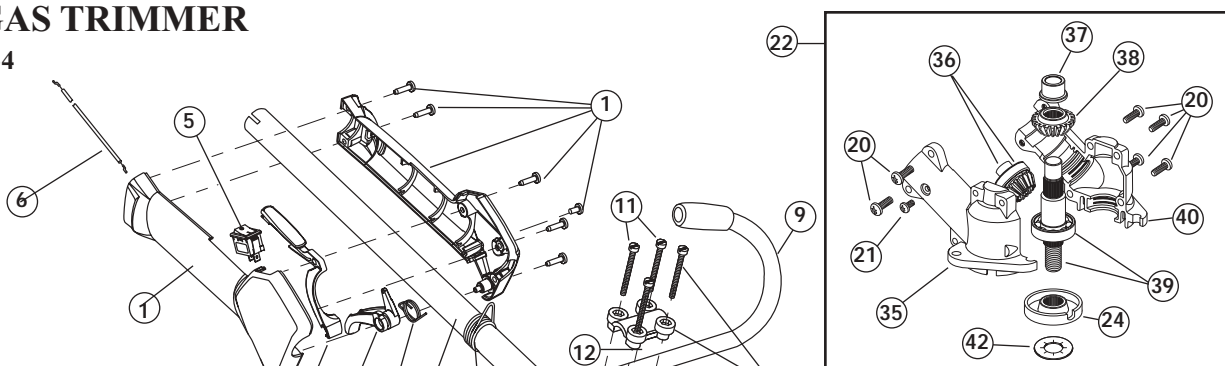

* Items Not Shown

BOOM AND TRIMMER PARTS - MODEL 780r

2-CYCLE GAS TRIMMER

PPN 41FD780G034

Item	Part No.	Description
1	791-182801	Throttle Housing and Trigger Assembly (includes 2-4)
2	791-182802	Throttle Trigger Lock-Out
3	791-182803	Throttle Trigger
4	791-182690	Throttle Trigger Spring
5	791-182405	Switch Assembly
6	753-04278	Throttle Cable Assembly
7	791-610327	Harness Clip
8	791-147486	Upper Drive Shaft Housing Assembly
9	791-181099	J-Handle Assembly
10	791-683295	Handle Bracket Assembly (includes 11-16)
11	791-181811	Screw
12	791-181812	Upper Handle Clamp
13	791-181813	Middle Handle Clamp
14	791-181814	Lower Handle Clamp
15	791-181815	Nut
16	791-145569	Anti-Rotation Screw
17	791-683299	Shield and Blade Assembly (includes 18)
18	791-682061	Blade Assembly
19	791-182200	Shield Mount Screw Assembly
20	791-182195	Gearbox Mounting Screw
21	791-145569	Anti-Rotation Screw
22	791-182193	Gearbox Assembly (includes 20, 21, 24, 35-40)
23	791-147492	Blade Shield
24	791-182196	Blade Driver
25	791-147490	Retaining Washer
26	791-612483	Spool Shaft
27	791-683301	Outer Spool and Eyelet Assembly
28	791-612026	Retainer
29	791-610636	Spring
30	791-147495	Inner Reel
31	791-180814	Bump Head Knob Assembly
32	791-145873	4-Tooth Blade
33	791-181699	Nut
34	791-181817	Flexible Drive Shaft
35	791-182192	Right Housing
36	791-182194	Pinion Gear Assembly
37	791-182199	Output Shaft Bushing
38	791-182198	Output Shaft Gear
39	791-182197	Output Shaft Assembly (includes 37 & 38)
40	791-182191	Left Housing
41	791-683304	Shield Mounting Screw
42	753-04348	Palnut
*	791-180014	Blade Retaining Kit (includes 25 & 33)
*	791-613226	Locking Rod Tool
*	791-682075	Shoulder Harness